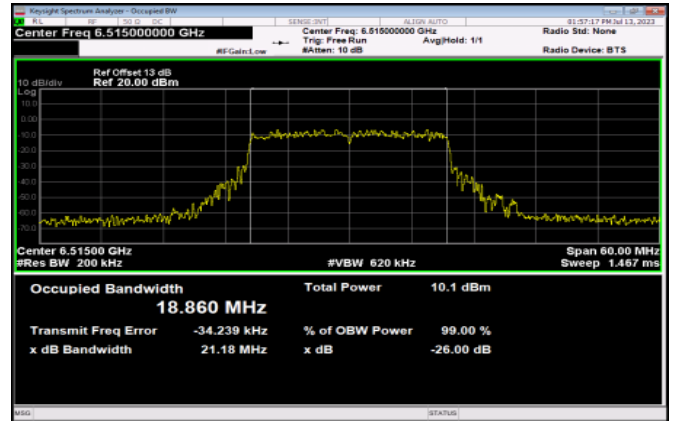

Channel 113