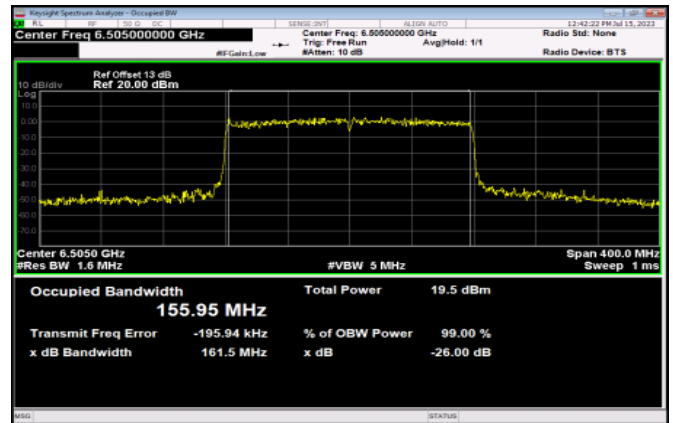

Channel 207

<Chain 1>

802.11ax HE160

Channel 15

Channel 47

Channel 79

Channel 111

Channel 143