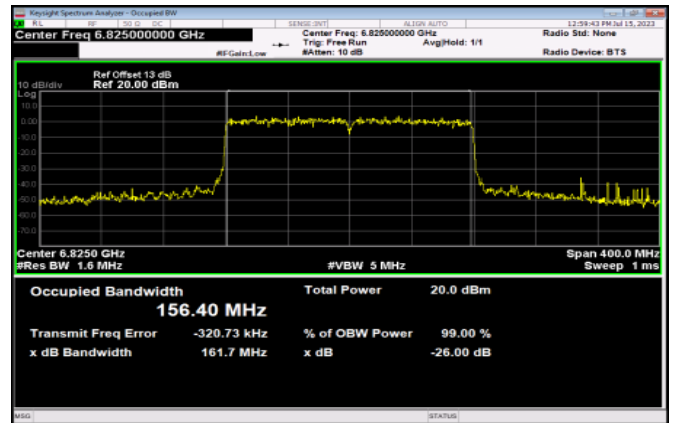

<Chain 0>

802.11ax HE160

Channel 15

Channel 47

Channel 79

Channel 111

Channel 143

Channel 175