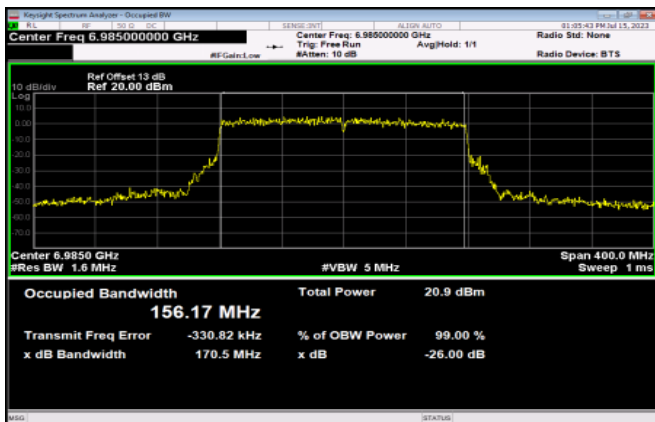

Channel 207