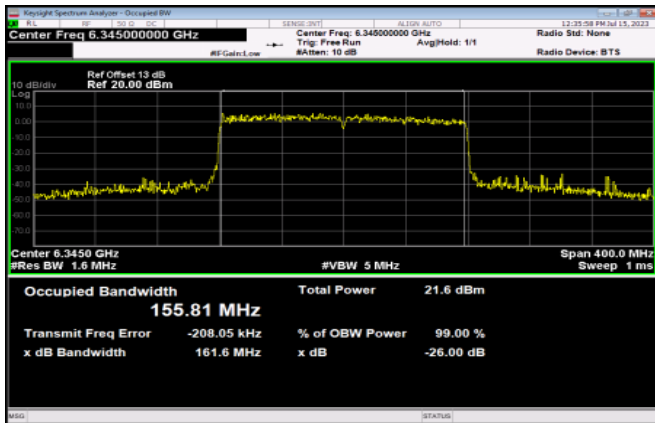

Channel 207

<Chain 1>

802.11ax HE160

Channel 15

Channel 47

Channel 79

Channel 111

Channel 143