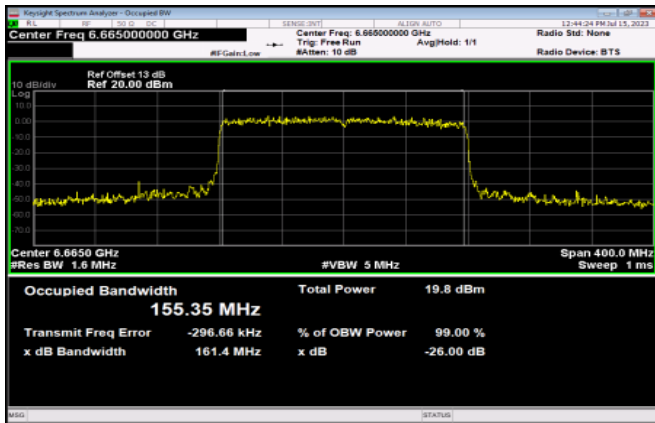

<Chain 0>

802.11ax HE160

Channel 15

Channel 47

Channel 79

Channel 111

Channel 143

Channel 175