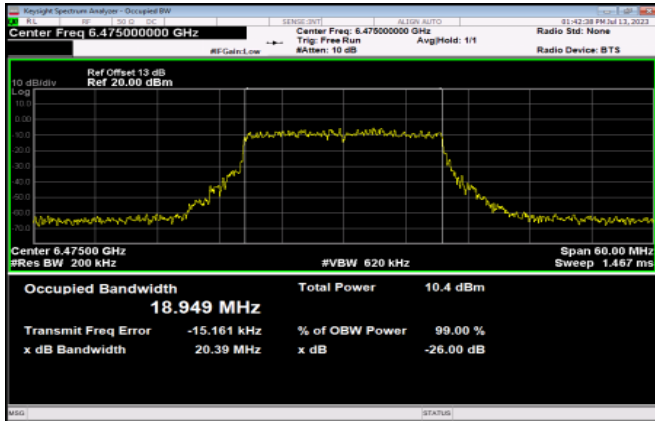

Channel 105