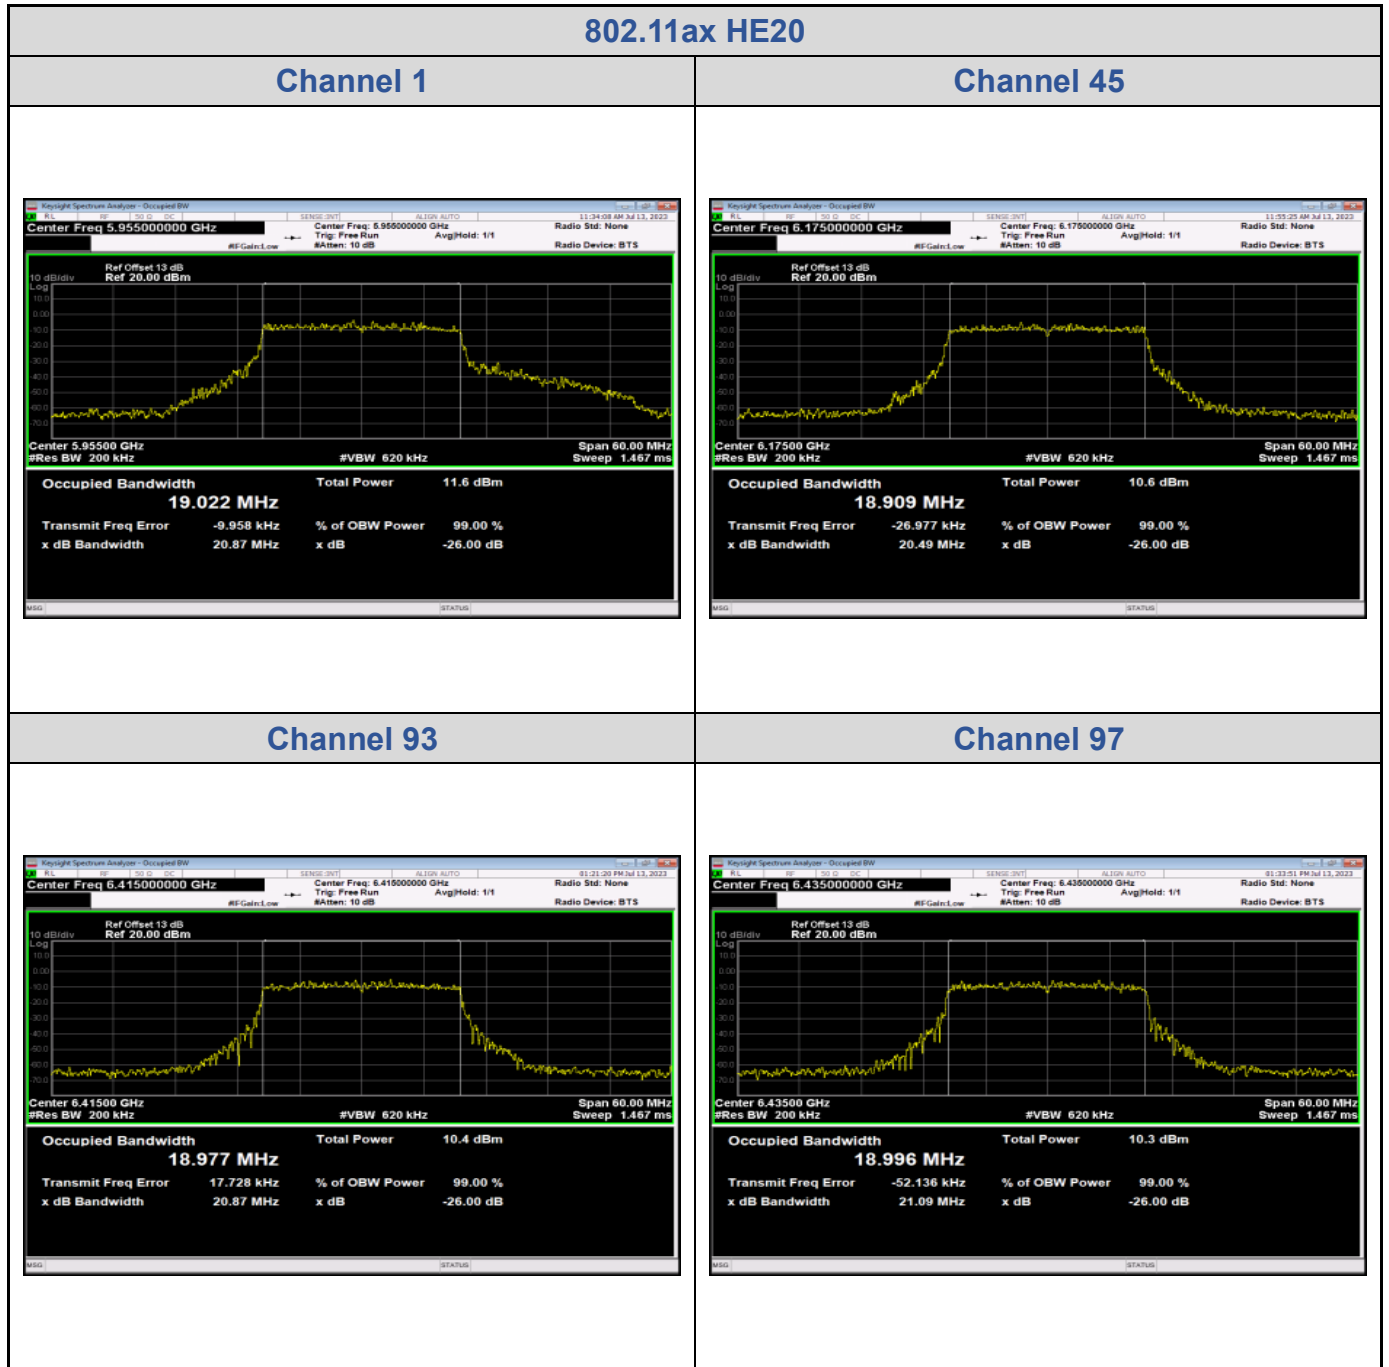

<Chain 0>

Channel 105

Channel 113

Channel 117

Channel 149

Channel 181

Channel 185

Channel 189

Channel 209

Channel 233

<Chain 1>

Channel 105

Channel 113

Channel 117

Channel 149

Channel 181