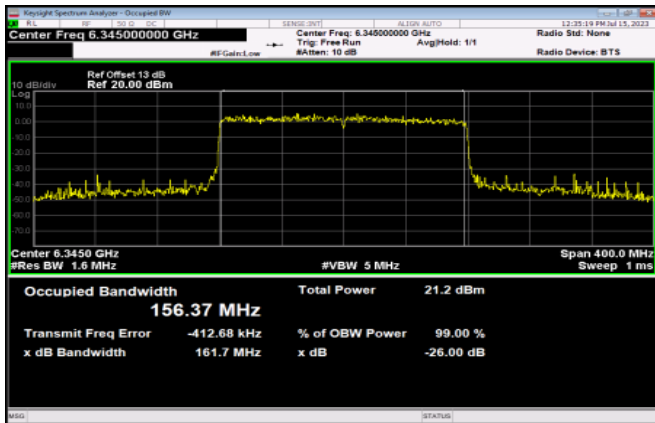

<Chain 0>

802.11ax HE160

Channel 15

Channel 47

Channel 79

Channel 111

Channel 143

Channel 175