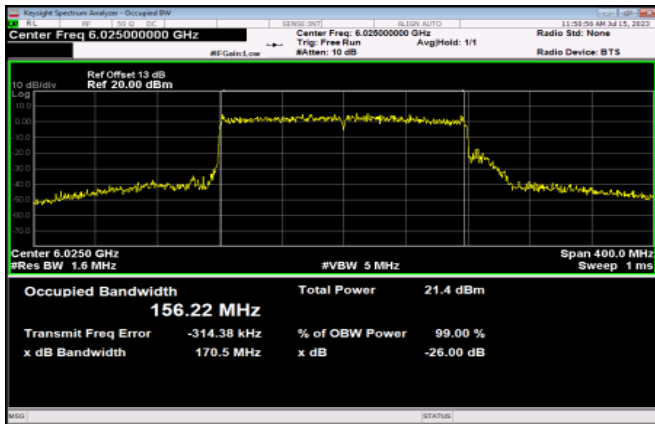

Channel 207

<Chain 1>

802.11ax HE160

Channel 15

Channel 47

Channel 79

Channel 111

Channel 143