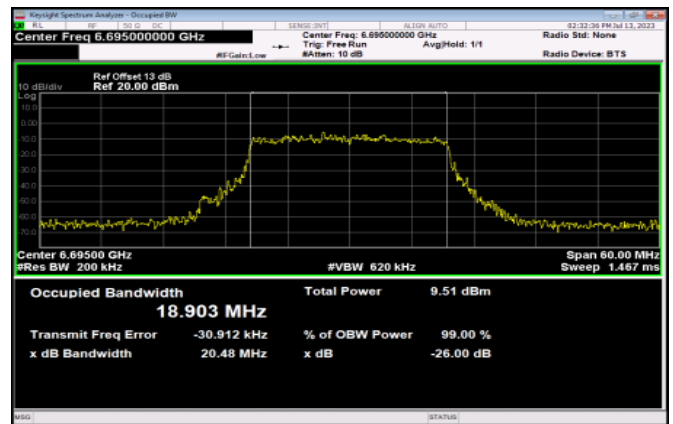

Channel 149