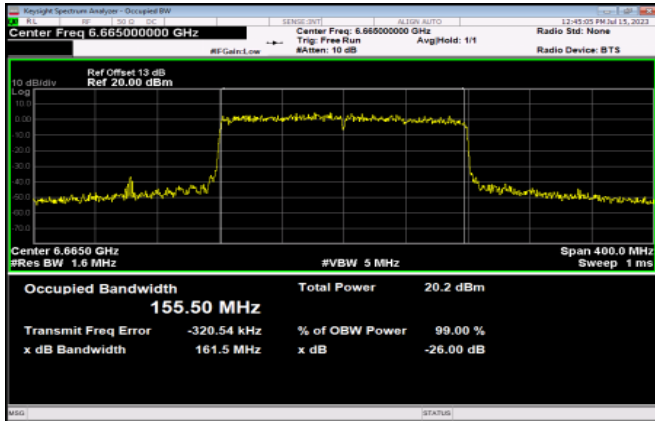

Channel 207

<Chain 1>

802.11ax HE160

Channel 15

Channel 47

Channel 79

Channel 111

Channel 143