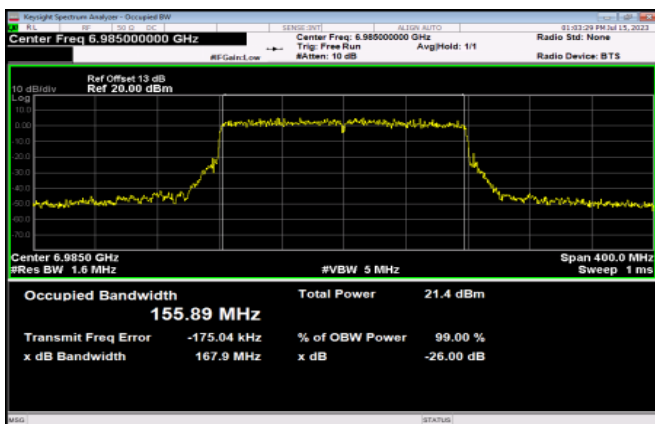

Channel 207