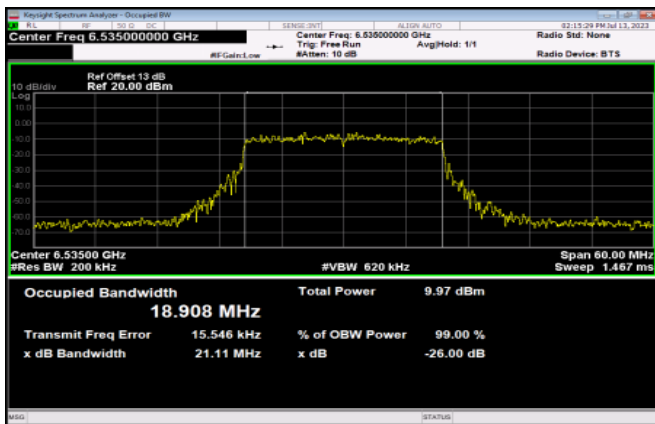

Channel 117