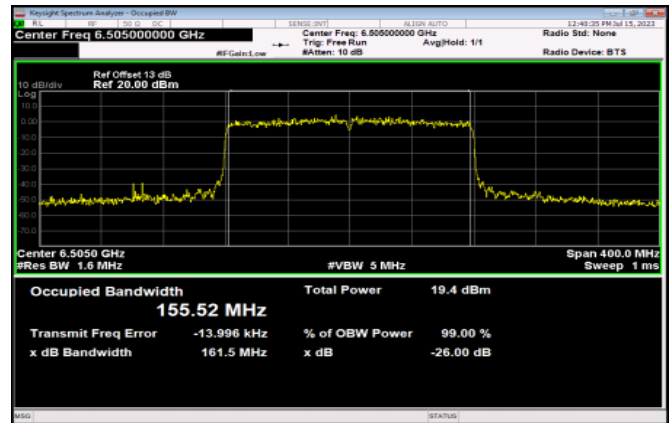

<Chain 0>

802.11ax HE160

Channel 15

Channel 47

Channel 79

Channel 111

Channel 143

Channel 175