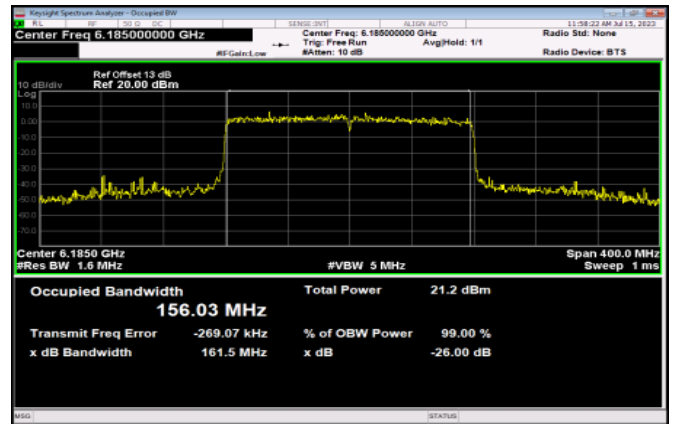

Channel 207

<Chain 1>

802.11ax HE160

Channel 15

Channel 47

Channel 79

Channel 111

Channel 143