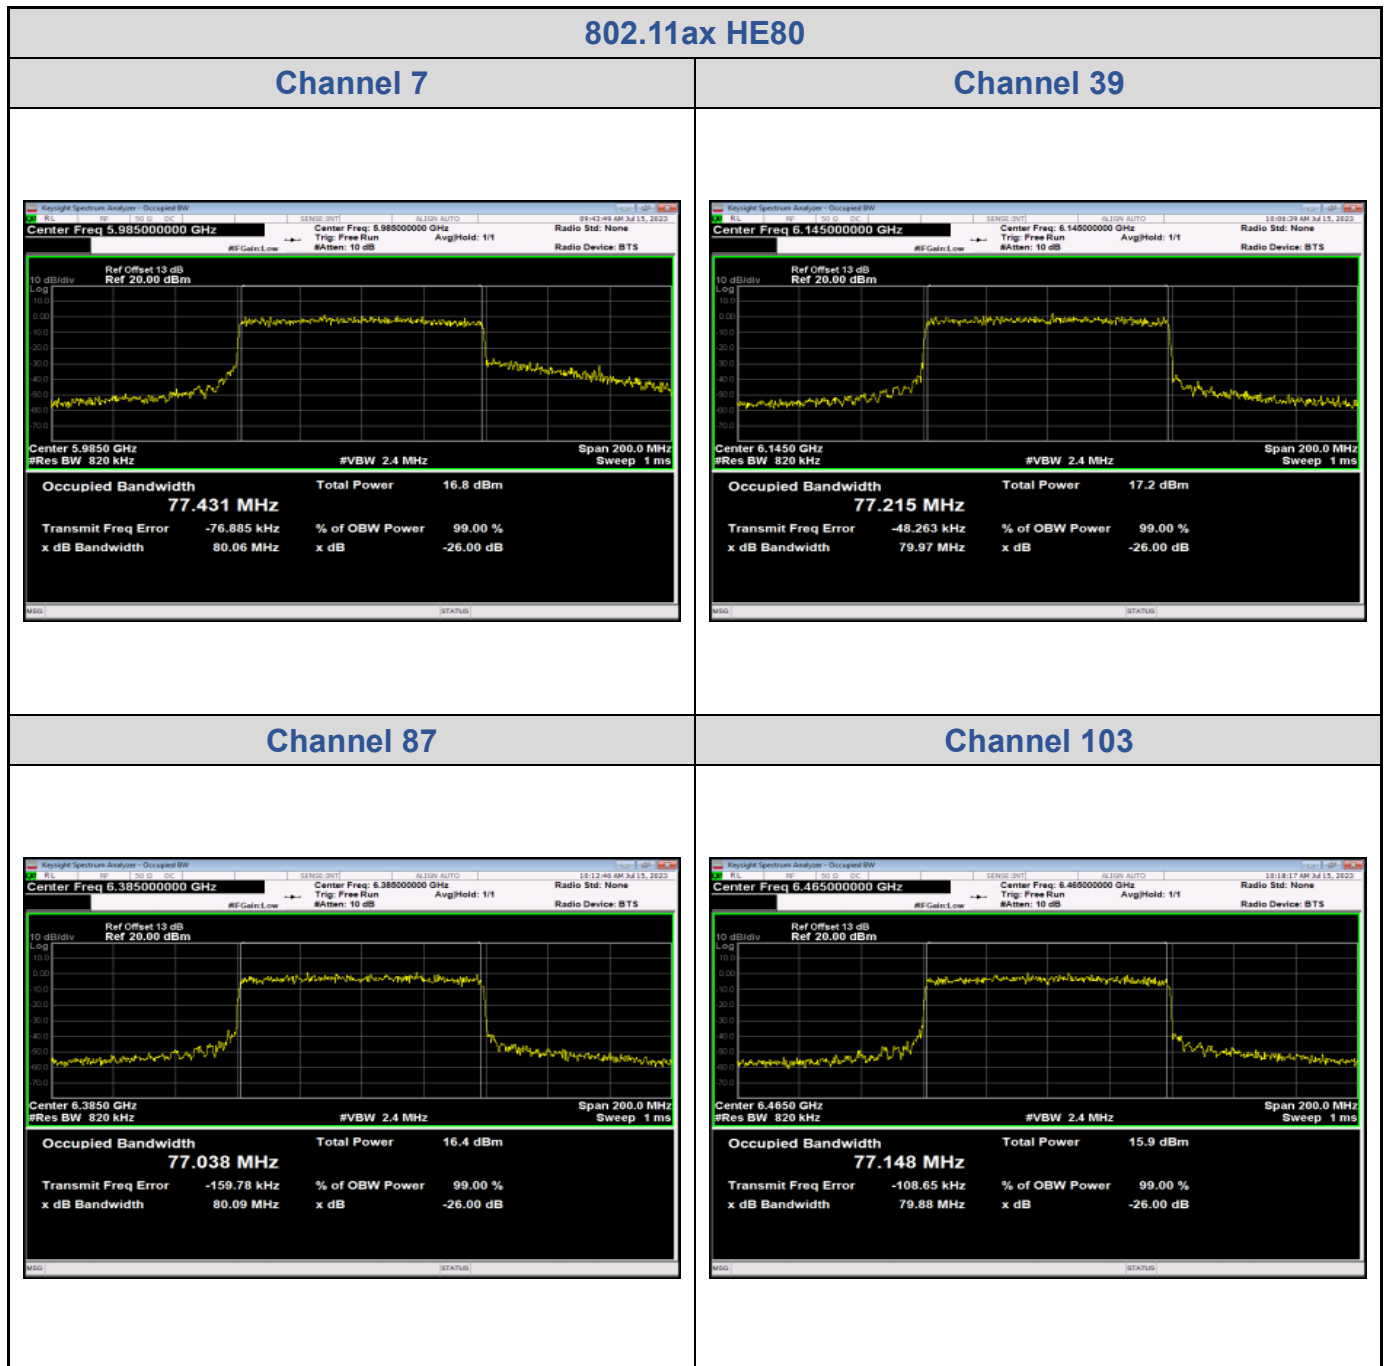

<Chain 0>

Channel 119

Channel 135

Channel 151

Channel 167

Channel 183

Channel 199

Channel 215

<Chain 1>

Channel 119

Channel 135

Channel 151

Channel 167

Channel 183

Channel 199

Channel 215