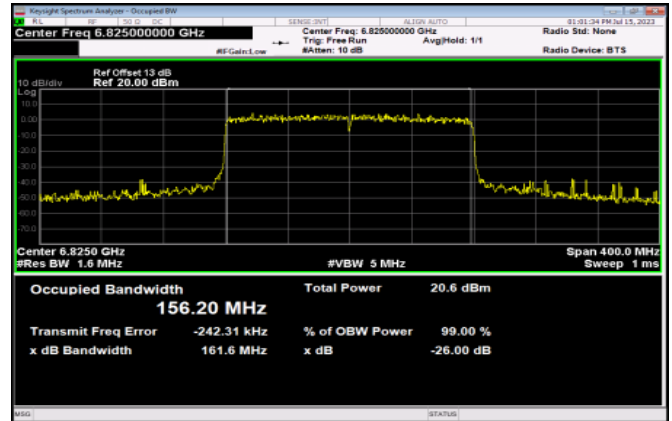

Channel 175