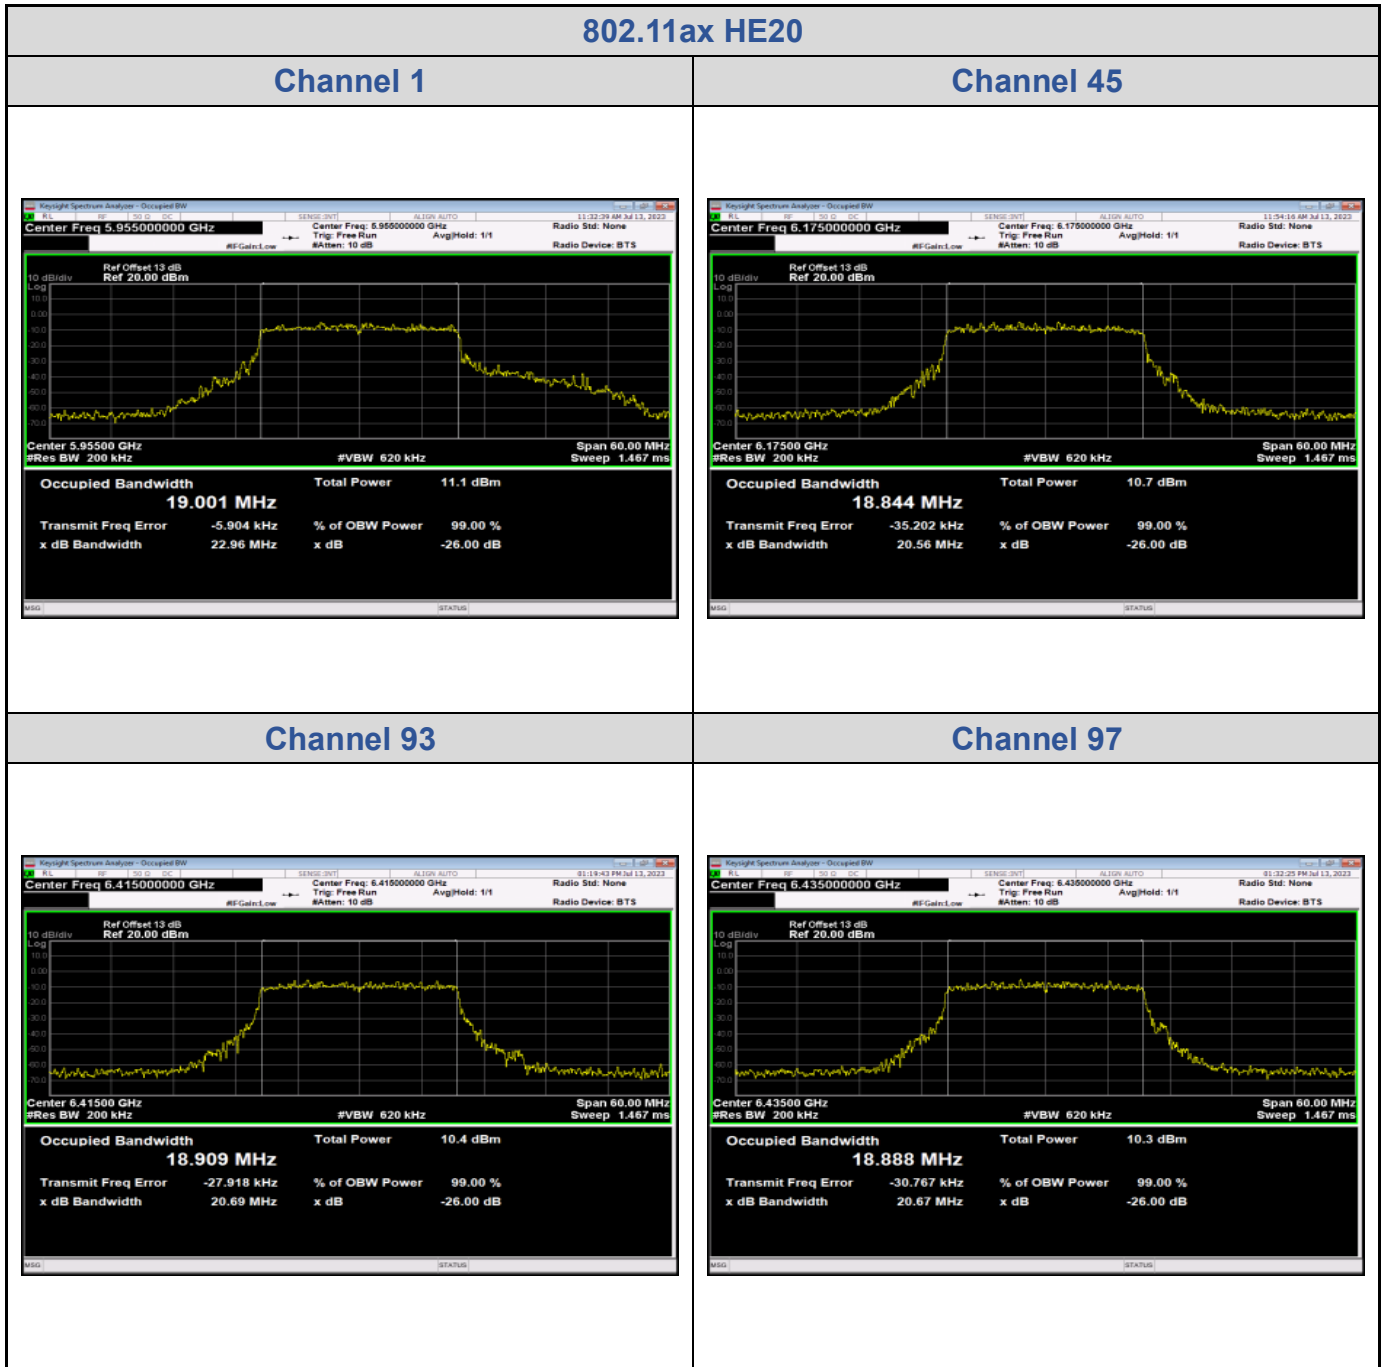

Test Result of 26dB Bandwidth

802.11ax HE20

Band	Channel	Frequency (MHz)	26dB Bandwidth (MHz)		
			Chain 0	Chain 1	Limit (MHz)
U-NII-5	1	5955	22.96	20.87	320
	45	6175	20.56	20.49	320
	93	6415	20.69	20.87	320
U-NII-6	97	6435	20.67	21.09	320
	105	6475	20.39	20.45	320
	113	6515	21.18	20.79	320
U-NII-7	117	6535	21.11	20.72	320
	149	6695	20.48	20.65	320
	181	6855	20.86	20.16	320
	185	6875	10.12	10.59	320
U-NII-8	185	6875	10.12	10.59	320
	189	6895	21.43	21.28	320
	209	6995	20.51	21.33	320
	233	7115	20.34	20.21	320

<Chain 0>