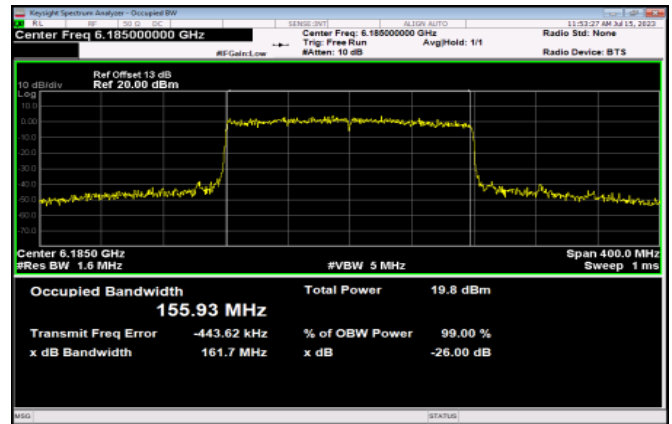

<Chain 0>

802.11ax HE160

Channel 15

Channel 47

Channel 79

Channel 111