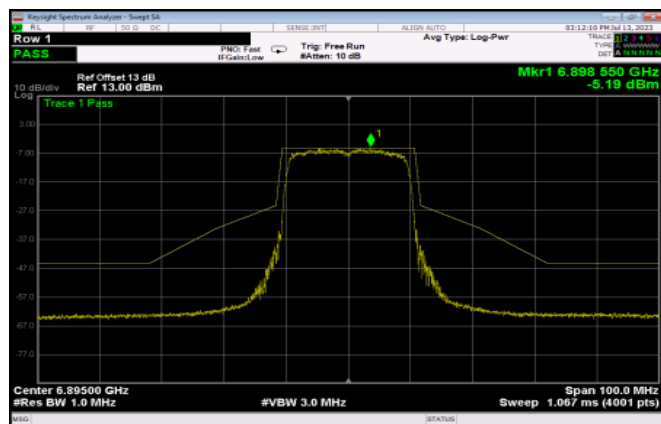

Channel 149

Channel 181

Channel 185

Channel 189

Channel 209

Channel 233

802.11ax HE40

<Chain 0>