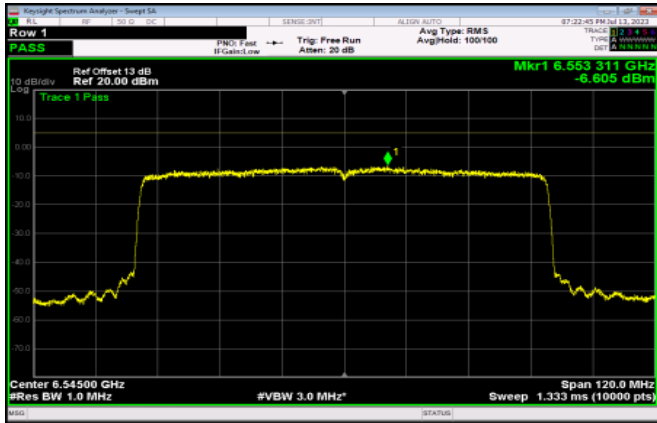

Channel 119

Channel 135

Channel 151

Channel 167

Channel 183

Channel 199

Channel 215

802.11ax HE160

Band	Channel	Frequency (MHz)	PSD without Duty Factor (dBm/MHz)		Total PSD with Duty Factor (dBm/MHz)	EIRP Total PSD with Duty Factor (dBm/MHz)	EIRP PSD Limit (dBm/MHz)	Pass / Fail
			Chain 0	Chain 1				
U-NII-5	15	6025	-6.64	-6.33	-2.91	4.47	5.00	Pass
	47	6185	-6.61	-5.97	-2.70	4.68	5.00	Pass
	79	6345	-6.35	-5.93	-2.56	4.82	5.00	Pass
U-NII-6	111	6505	-6.59	-6.74	-3.09	4.63	5.00	Pass
U-NII-7	111	6505	-6.59	-6.74	-3.09	4.67	5.00	Pass
	143	6665	-6.81	-6.47	-3.06	4.70	5.00	Pass
	175	6825	-6.93	-6.28	-3.02	4.74	5.00	Pass
U-NII-8	175	6825	-6.93	-6.28	-3.02	3.47	5.00	Pass
	207	6985	-5.54	-5.73	-2.06	4.43	5.00	Pass