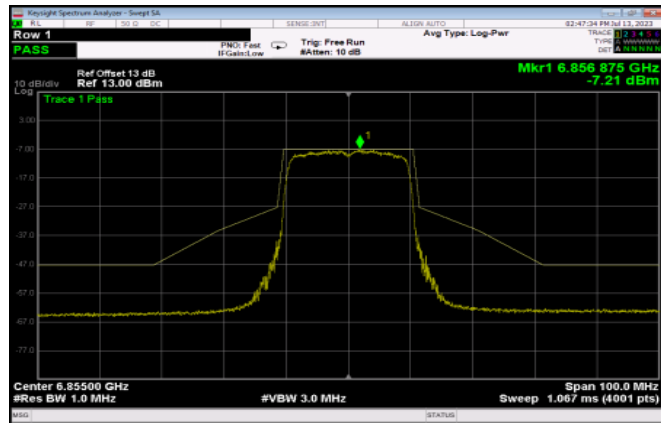

Test Result of In-Band Emissions (Channel Mask)

802.11ax HE20

<Chain 0>

Channel 105

Channel 113

Channel 117

Channel 149

Channel 181