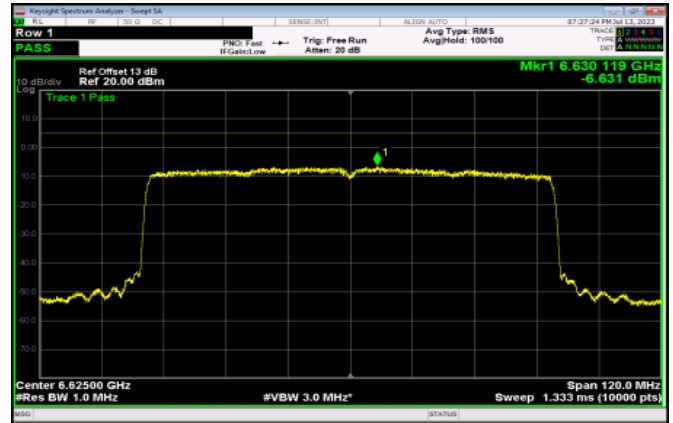

Channel 119

Channel 135

Channel 151

Channel 167

Channel 183

Channel 199

Channel 215

802.11ax HE160

Band	Channel	Frequency (MHz)	PSD without Duty Factor (dBm/MHz)		Total PSD with Duty Factor (dBm/MHz)	EIRP Total PSD with Duty Factor (dBm/MHz)	EIRP PSD Limit (dBm/MHz)	Pass / Fail
			Chain 0	Chain 1				
U-NII-5	15	6025	-6.64	-6.33	-2.91	4.47	5.00	Pass
	47	6185	-6.61	-5.97	-2.70	4.68	5.00	Pass
	79	6345	-6.35	-5.93	-2.56	4.82	5.00	Pass
U-NII-6	111	6505	-6.59	-6.74	-3.09	4.63	5.00	Pass
U-NII-7	111	6505	-6.59	-6.74	-3.09	4.67	5.00	Pass
	143	6665	-6.81	-6.47	-3.06	4.70	5.00	Pass
	175	6825	-6.93	-6.28	-3.02	4.74	5.00	Pass
U-NII-8	175	6825	-6.93	-6.28	-3.02	3.47	5.00	Pass
	207	6985	-5.54	-5.73	-2.06	4.43	5.00	Pass