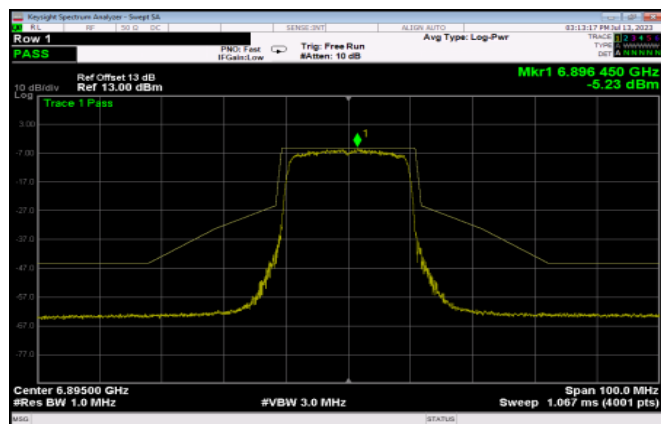

Channel 189