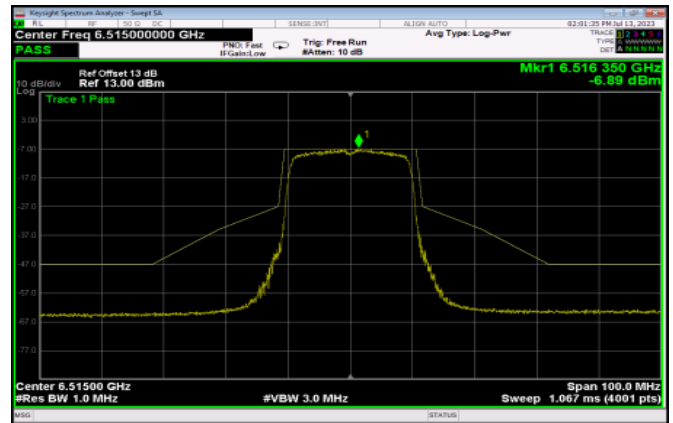

Test Result of In-Band Emissions (Channel Mask)

802.11ax HE20

<Chain 0>

Channel 105

Channel 113

Channel 117

Channel 149

Channel 181