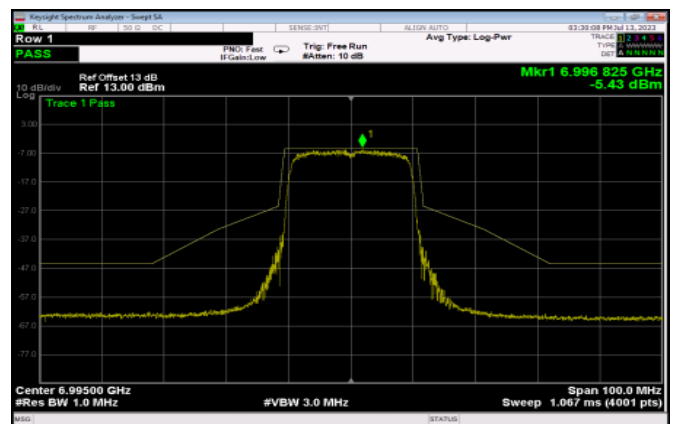

Channel 149

Channel 181

Channel 185

Channel 189

Channel 209

Channel 233

802.11ax HE40

<Chain 0>