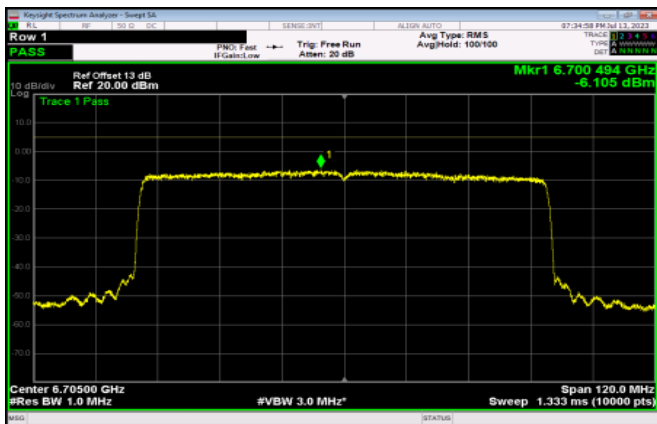

Channel 119

Channel 135

Channel 151

Channel 167

Channel 183

Channel 199

Channel 215

802.11ax HE160