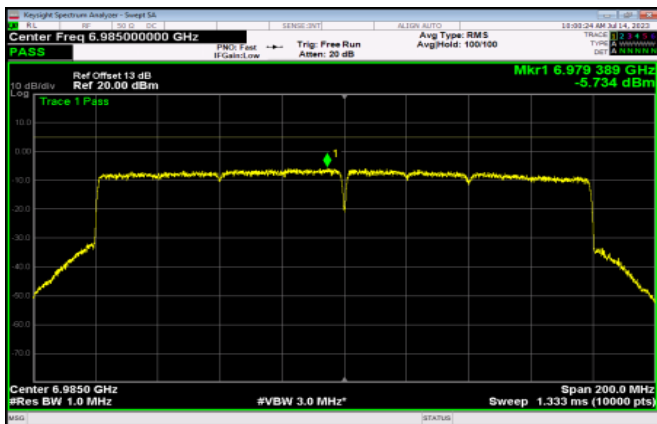

Test Result of In-Band Emissions (Channel Mask)

802.11ax HE20

<Chain 0>

Channel 105

Channel 113

Channel 117

Channel 149

Channel 181