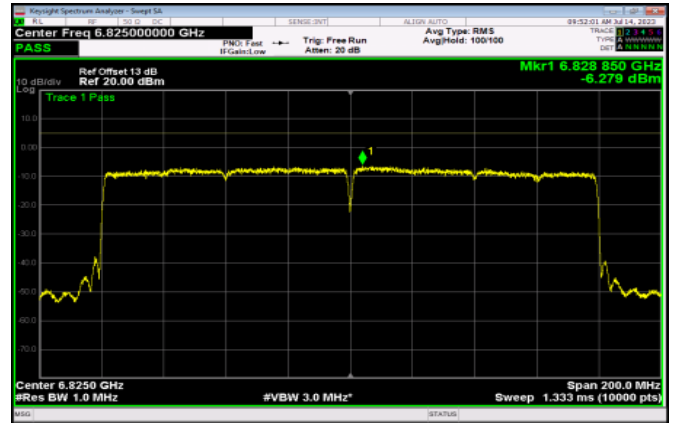

Channel 175