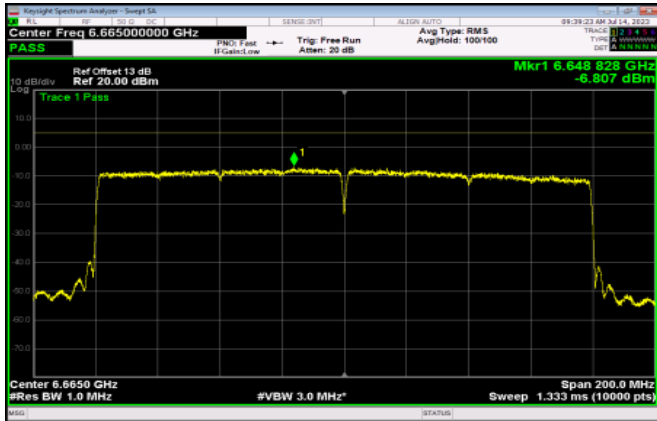

Channel 143