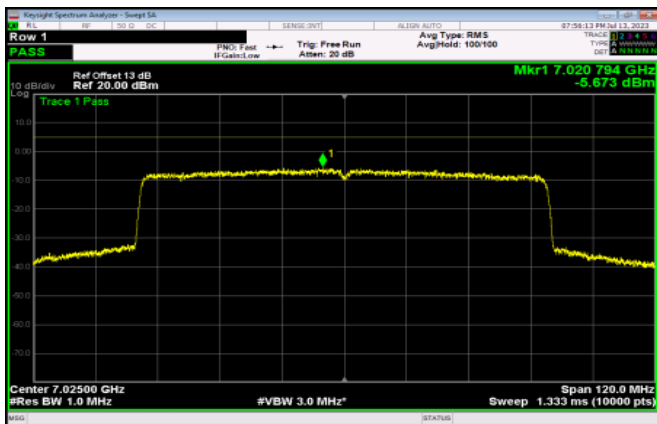

Channel 119

Channel 135

Channel 151

Channel 167

Channel 183

Channel 199

Channel 215

802.11ax HE160

Band	Channel	Frequency (MHz)	PSD without Duty Factor (dBm/MHz)		Total PSD with Duty Factor (dBm/MHz)	EIRP Total PSD with Duty Factor (dBm/MHz)	EIRP PSD Limit (dBm/MHz)	Pass / Fail
			Chain 0	Chain 1				
U-NII-5	15	6025	-6.64	-6.33	-2.91	4.47	5.00	Pass
	47	6185	-6.61	-5.97	-2.70	4.68	5.00	Pass
	79	6345	-6.35	-5.93	-2.56	4.82	5.00	Pass
U-NII-6	111	6505	-6.59	-6.74	-3.09	4.63	5.00	Pass
U-NII-7	111	6505	-6.59	-6.74	-3.09	4.67	5.00	Pass
	143	6665	-6.81	-6.47	-3.06	4.70	5.00	Pass
	175	6825	-6.93	-6.28	-3.02	4.74	5.00	Pass
U-NII-8	175	6825	-6.93	-6.28	-3.02	3.47	5.00	Pass
	207	6985	-5.54	-5.73	-2.06	4.43	5.00	Pass