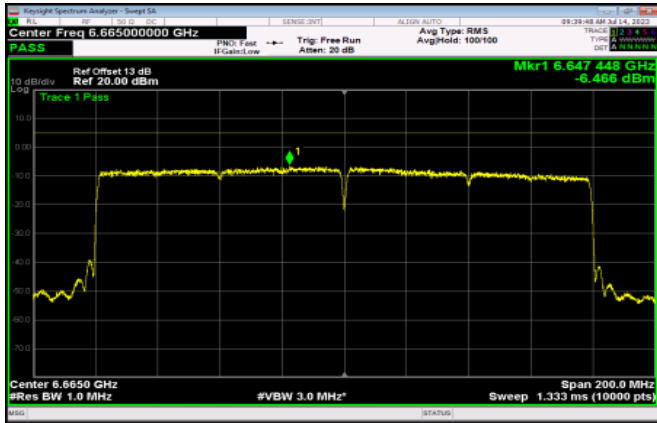

Channel 143