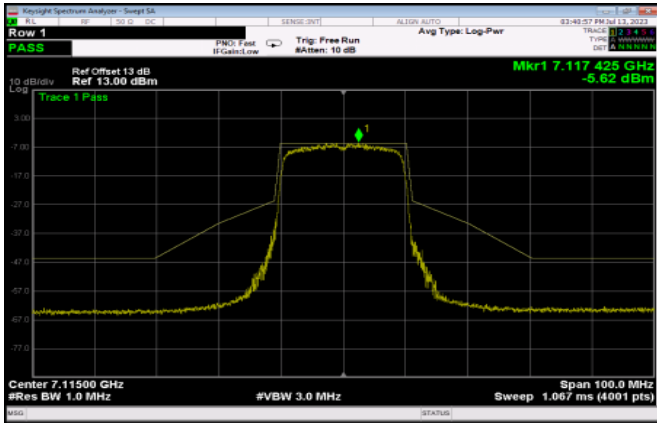

Channel 149

Channel 181

Channel 185

Channel 189

Channel 209

Channel 233

802.11ax HE40

<Chain 0>