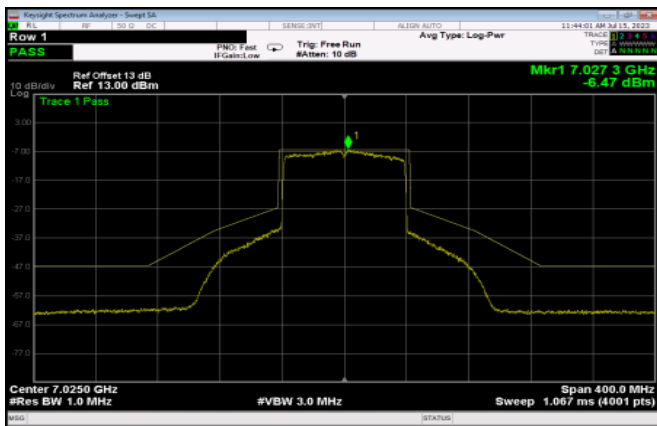

Channel 167

Channel 183

Channel 199

Channel 215

802.11ax HE160

<Chain 0>

Channel 143

Channel 175