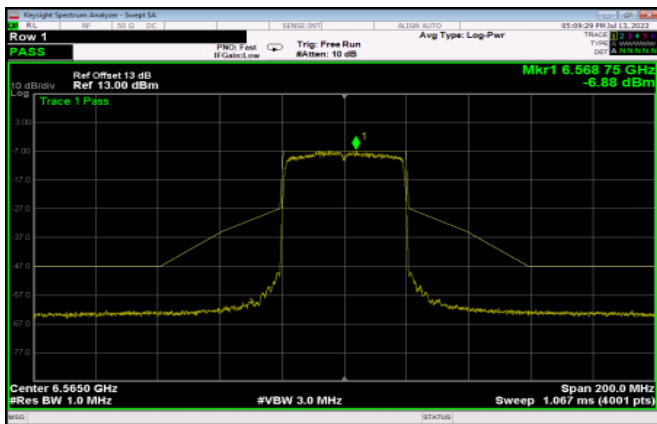

Channel 179

Channel 123