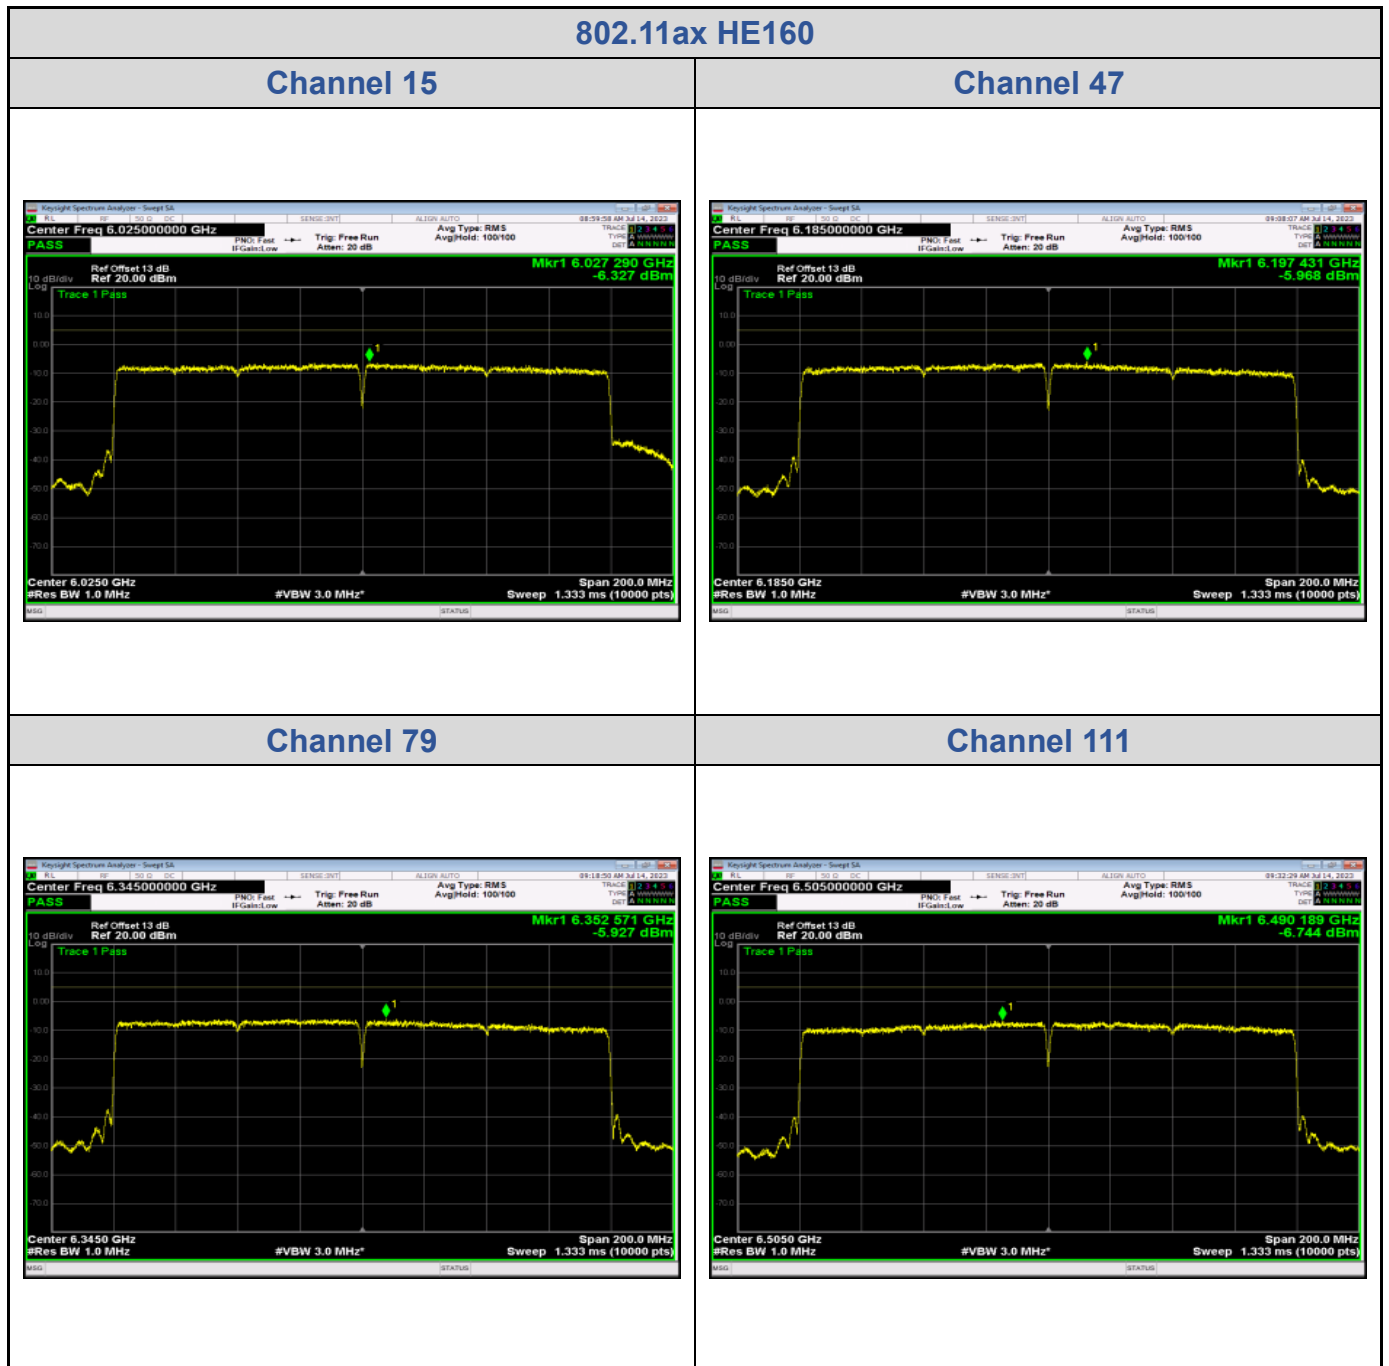

<Chain 0>

Channel 143

Channel 175

Channel 207

<Chain 1>

Channel 143

Channel 175

Channel 207

Test Result of In-Band Emissions (Channel Mask)

802.11ax HE20

<Chain 0>

Channel 105

Channel 113

Channel 117

Channel 149

Channel 181