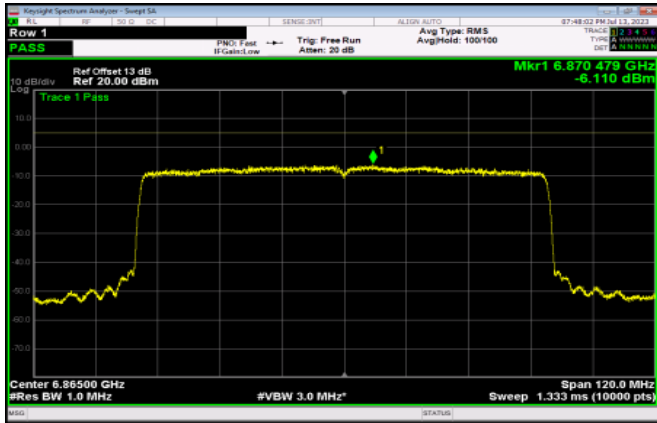

Channel 119

Channel 135

Channel 151

Channel 167

Channel 183

Channel 199

Channel 215

802.11ax HE160

Band	Channel	Frequency (MHz)	PSD without Duty Factor (dBm/MHz)		Total PSD with Duty Factor (dBm/MHz)	EIRP Total PSD with Duty Factor (dBm/MHz)	EIRP PSD Limit (dBm/MHz)	Pass / Fail
			Chain 0	Chain 1				
U-NII-5	15	6025	-6.64	-6.33	-2.91	4.47	5.00	Pass
	47	6185	-6.61	-5.97	-2.70	4.68	5.00	Pass
	79	6345	-6.35	-5.93	-2.56	4.82	5.00	Pass
U-NII-6	111	6505	-6.59	-6.74	-3.09	4.63	5.00	Pass
U-NII-7	111	6505	-6.59	-6.74	-3.09	4.67	5.00	Pass
	143	6665	-6.81	-6.47	-3.06	4.70	5.00	Pass
	175	6825	-6.93	-6.28	-3.02	4.74	5.00	Pass
U-NII-8	175	6825	-6.93	-6.28	-3.02	3.47	5.00	Pass
	207	6985	-5.54	-5.73	-2.06	4.43	5.00	Pass