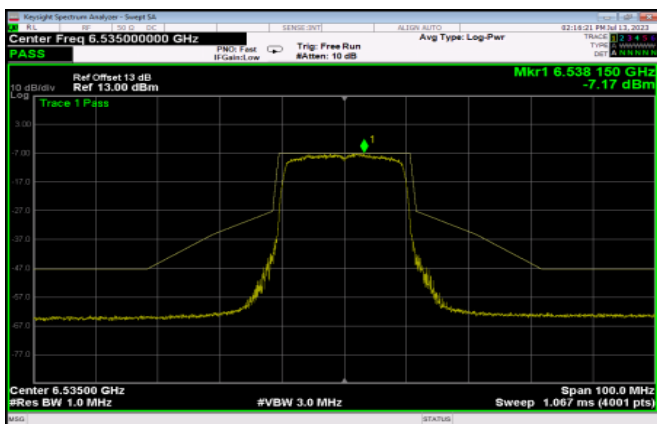

Test Result of In-Band Emissions (Channel Mask)

802.11ax HE20

<Chain 0>

Channel 105

Channel 113

Channel 117

Channel 149

Channel 181