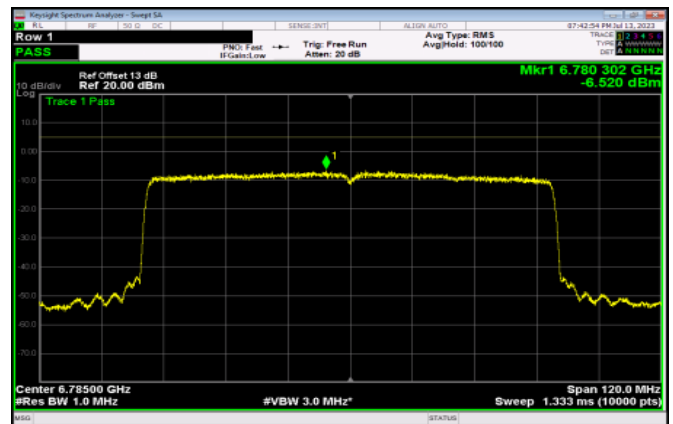

Channel 119

Channel 135

Channel 151

Channel 167

Channel 183

Channel 199

Channel 215

802.11ax HE160