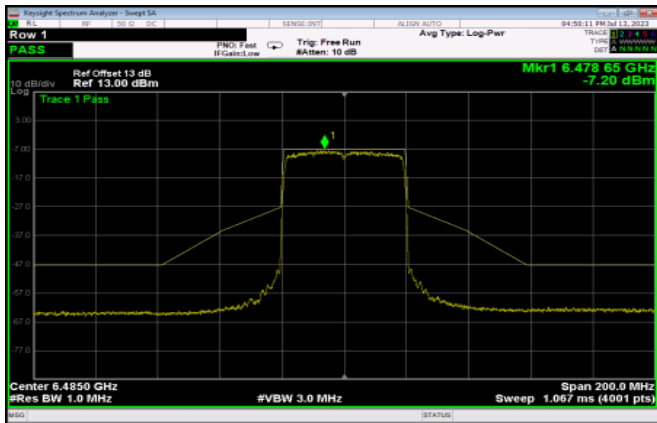

Channel 107