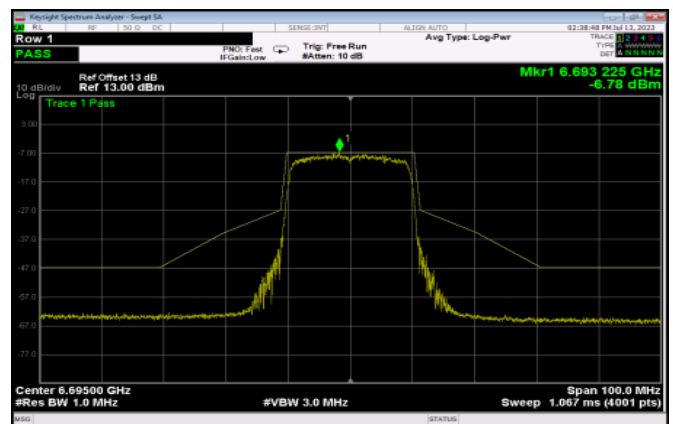

Test Result of In-Band Emissions (Channel Mask)

802.11ax HE20

<Chain 0>

Channel 105

Channel 113

Channel 117

Channel 149

Channel 181