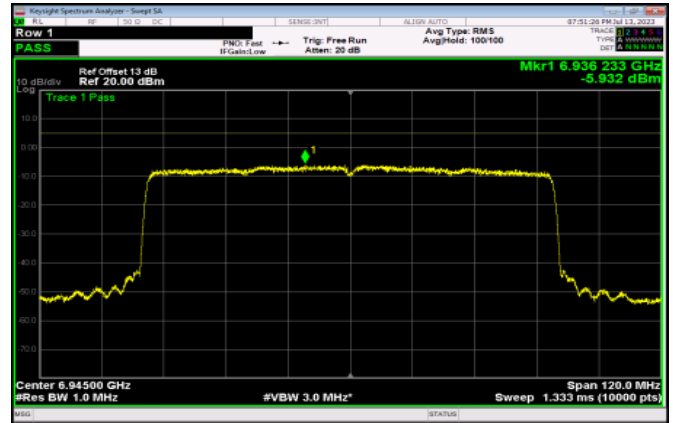

Channel 119

Channel 135

Channel 151

Channel 167

Channel 183

Channel 199

Channel 215

802.11ax HE160

Band	Channel	Frequency (MHz)	PSD without Duty Factor (dBm/MHz)		Total PSD with Duty Factor (dBm/MHz)	EIRP Total PSD with Duty Factor (dBm/MHz)	EIRP PSD Limit (dBm/MHz)	Pass / Fail
			Chain 0	Chain 1				
U-NII-5	15	6025	-6.64	-6.33	-2.91	4.47	5.00	Pass
	47	6185	-6.61	-5.97	-2.70	4.68	5.00	Pass
	79	6345	-6.35	-5.93	-2.56	4.82	5.00	Pass
U-NII-6	111	6505	-6.59	-6.74	-3.09	4.63	5.00	Pass
U-NII-7	111	6505	-6.59	-6.74	-3.09	4.67	5.00	Pass
	143	6665	-6.81	-6.47	-3.06	4.70	5.00	Pass
	175	6825	-6.93	-6.28	-3.02	4.74	5.00	Pass
U-NII-8	175	6825	-6.93	-6.28	-3.02	3.47	5.00	Pass
	207	6985	-5.54	-5.73	-2.06	4.43	5.00	Pass