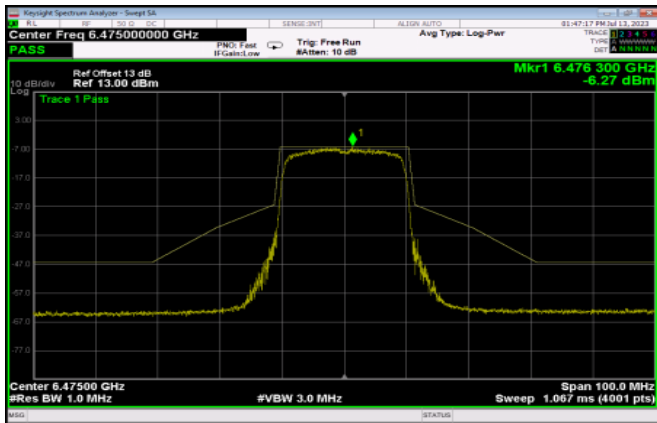

Test Result of In-Band Emissions (Channel Mask)

802.11ax HE20

<Chain 0>

Channel 105

Channel 113

Channel 117

Channel 149

Channel 181