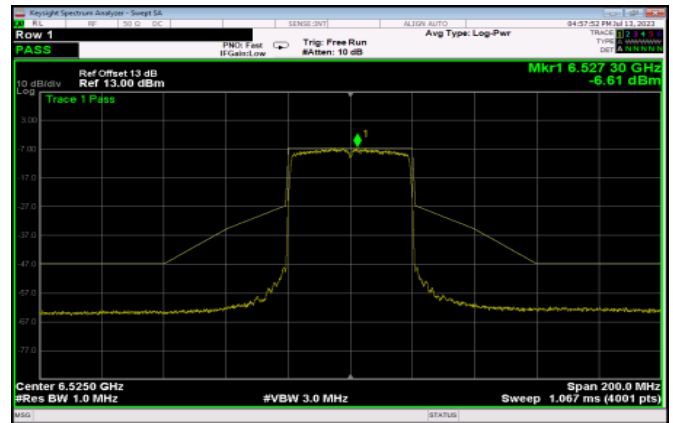

Channel 115