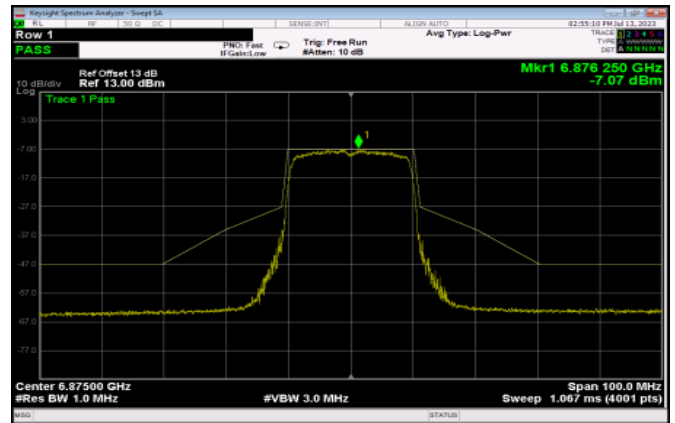

Channel 189

Channel 209