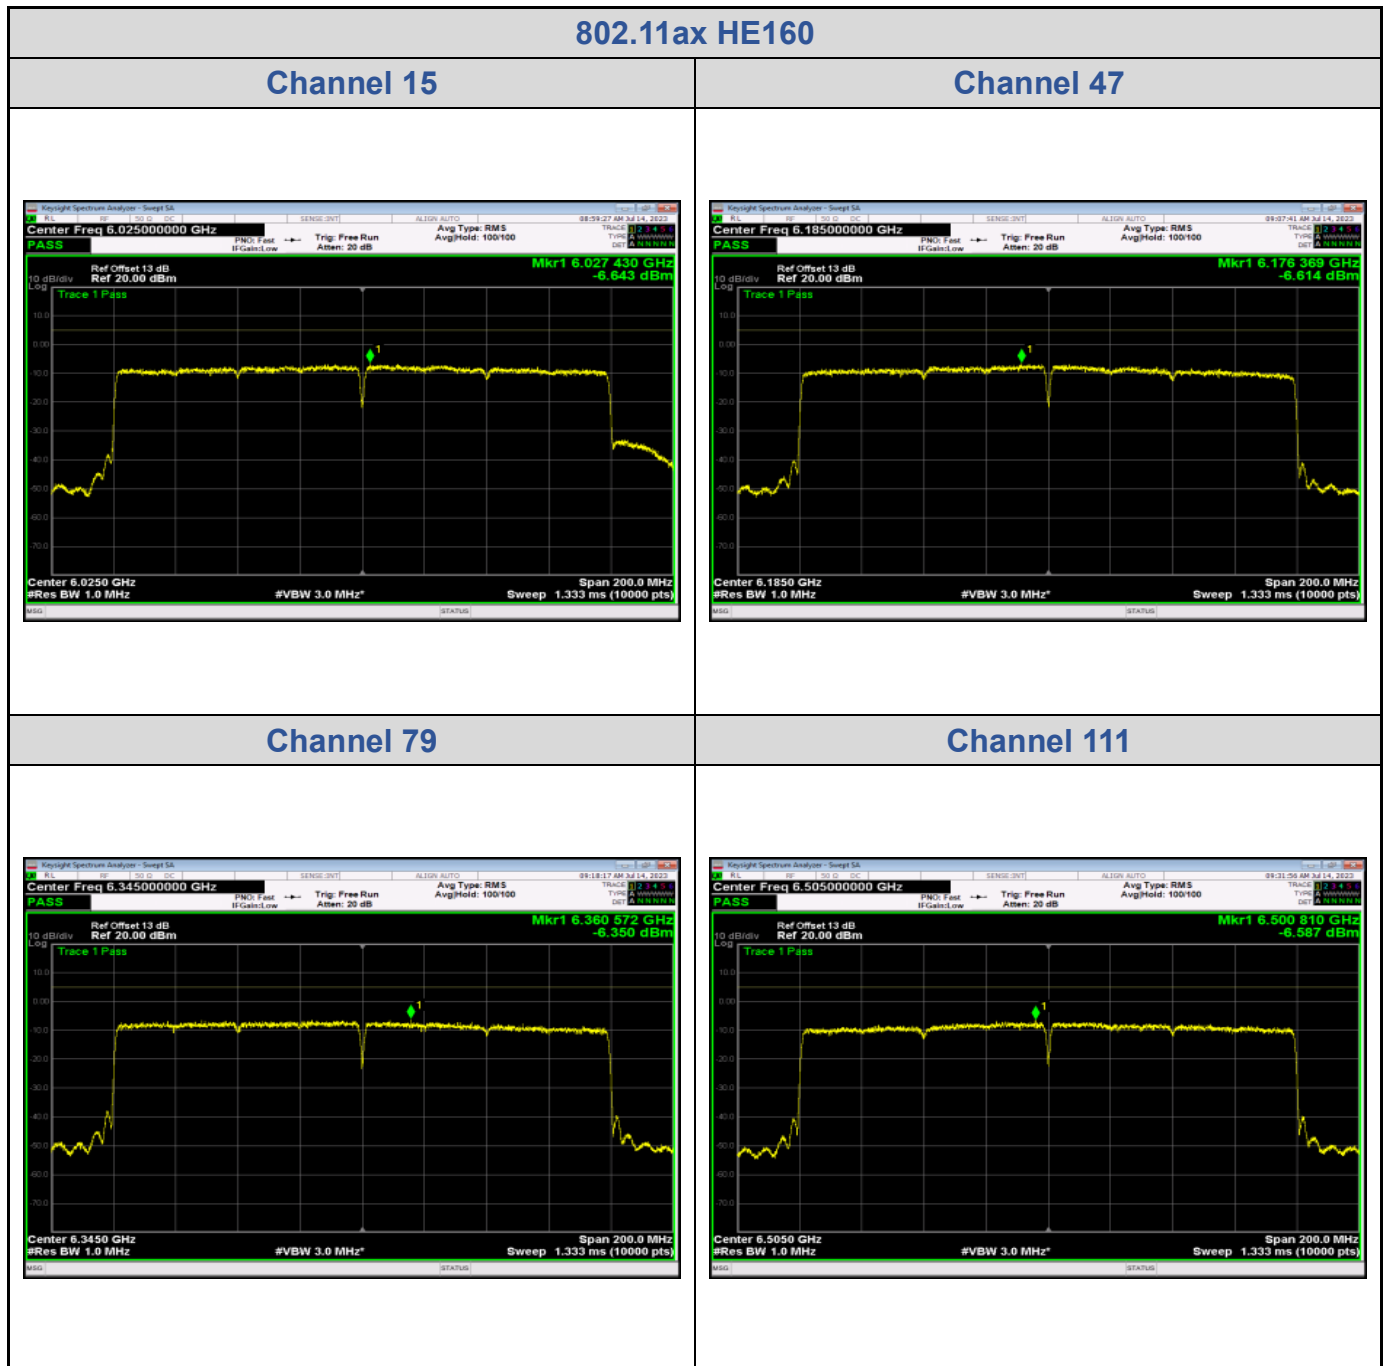

802.11ax HE160

Band	Channel	Frequency (MHz)	PSD without Duty Factor (dBm/MHz)		Total PSD with Duty Factor (dBm/MHz)	EIRP Total PSD with Duty Factor (dBm/MHz)	EIRP PSD Limit (dBm/MHz)	Pass / Fail
			Chain 0	Chain 1				
U-NII-5	15	6025	-6.64	-6.33	-2.91	4.47	5.00	Pass
	47	6185	-6.61	-5.97	-2.70	4.68	5.00	Pass
	79	6345	-6.35	-5.93	-2.56	4.82	5.00	Pass
U-NII-6	111	6505	-6.59	-6.74	-3.09	4.63	5.00	Pass
U-NII-7	111	6505	-6.59	-6.74	-3.09	4.67	5.00	Pass
	143	6665	-6.81	-6.47	-3.06	4.70	5.00	Pass
	175	6825	-6.93	-6.28	-3.02	4.74	5.00	Pass
U-NII-8	175	6825	-6.93	-6.28	-3.02	3.47	5.00	Pass
	207	6985	-5.54	-5.73	-2.06	4.43	5.00	Pass

<Chain 0>