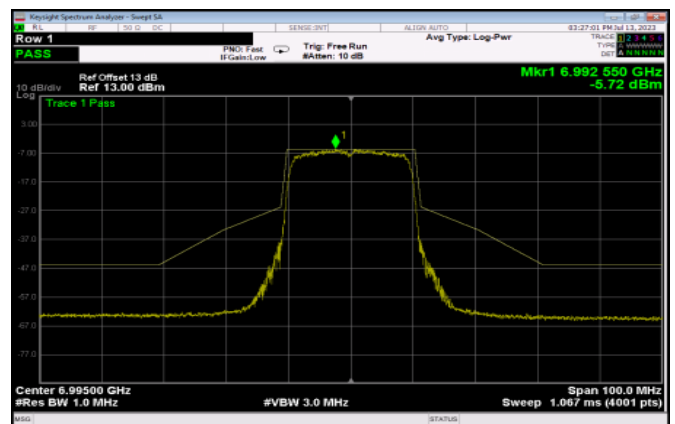

Channel 209