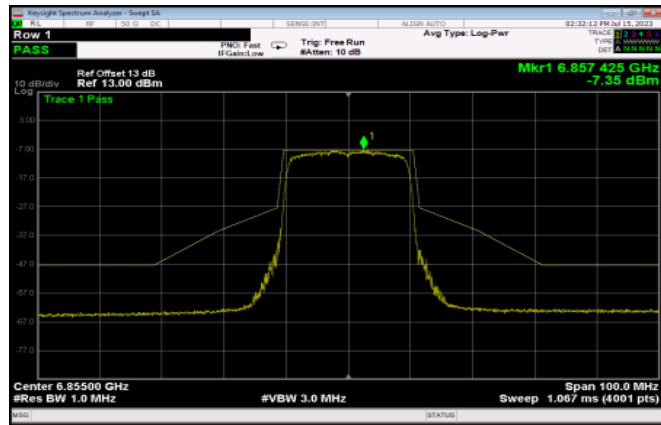

Test Result of In-Band Emissions (Channel Mask)

802.11ax HE20

<Chain 0>

Channel 105

Channel 113

Channel 117

Channel 149

Channel 181