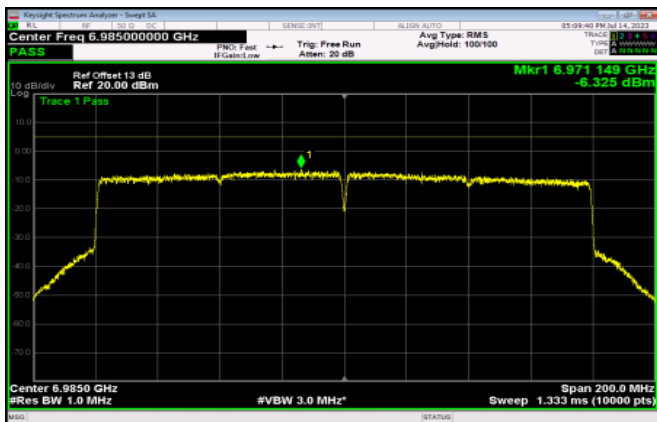

Test Result of In-Band Emissions (Channel Mask)

802.11ax HE20

<Chain 0>

Channel 105

Channel 113

Channel 117

Channel 149

Channel 181