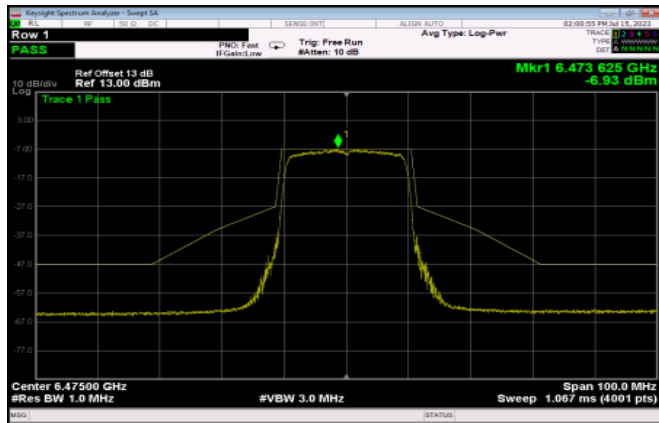

Test Result of In-Band Emissions (Channel Mask)

802.11ax HE20

<Chain 0>

Channel 105

Channel 113

Channel 117

Channel 149

Channel 181