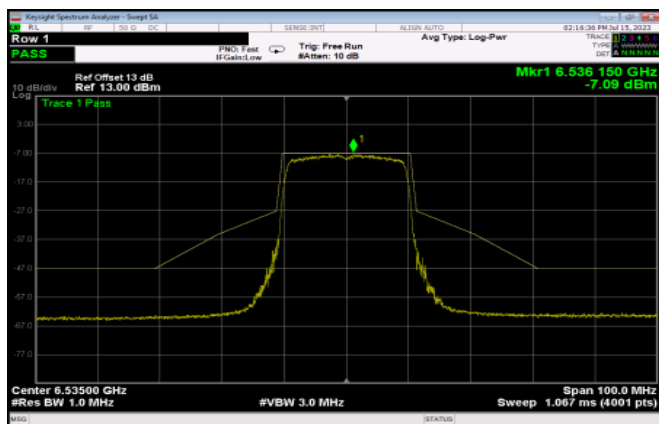

Test Result of In-Band Emissions (Channel Mask)

802.11ax HE20

<Chain 0>

Channel 105

Channel 113

Channel 117

Channel 149

Channel 181