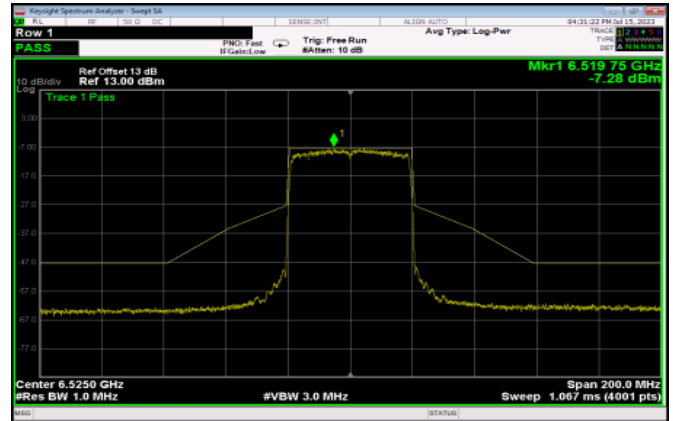

Channel 115