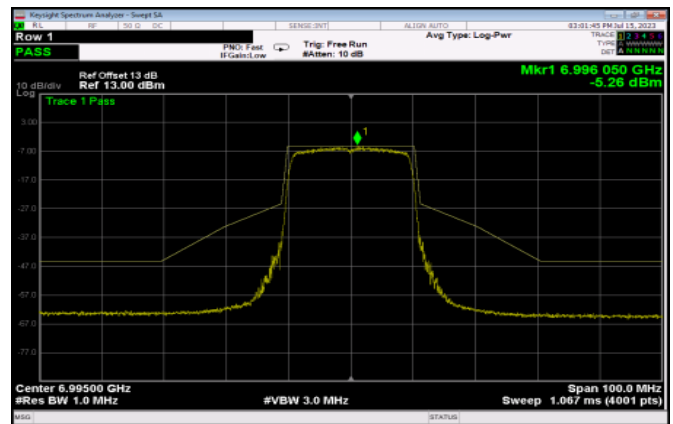

Channel 149

Channel 181

Channel 185

Channel 189

Channel 209

Channel 233

802.11ax HE40

<Chain 0>