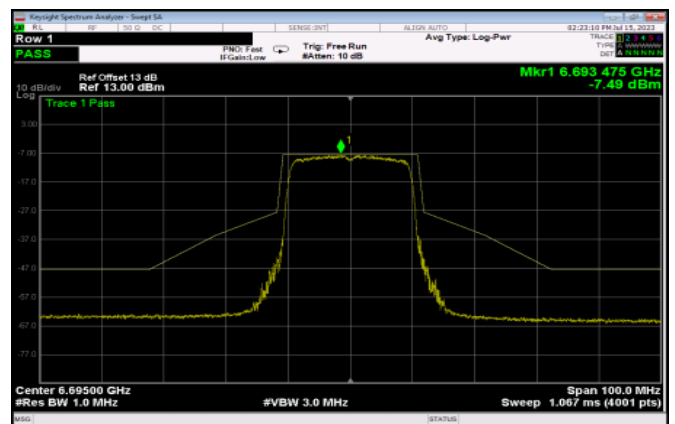

Test Result of In-Band Emissions (Channel Mask)

802.11ax HE20

<Chain 0>

Channel 105

Channel 113

Channel 117

Channel 149

Channel 181