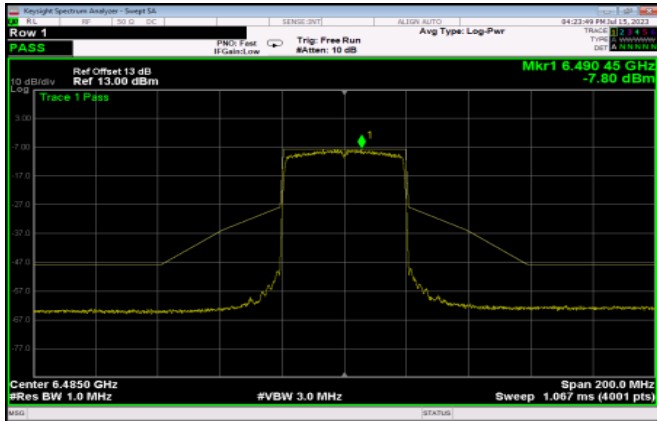

Channel 107