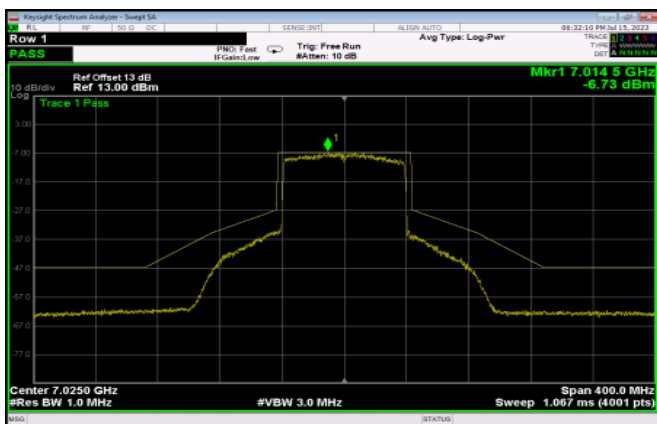

Channel 167

Channel 183

Channel 199

Channel 215

802.11ax HE160

<Chain 0>

Channel 143

Channel 175