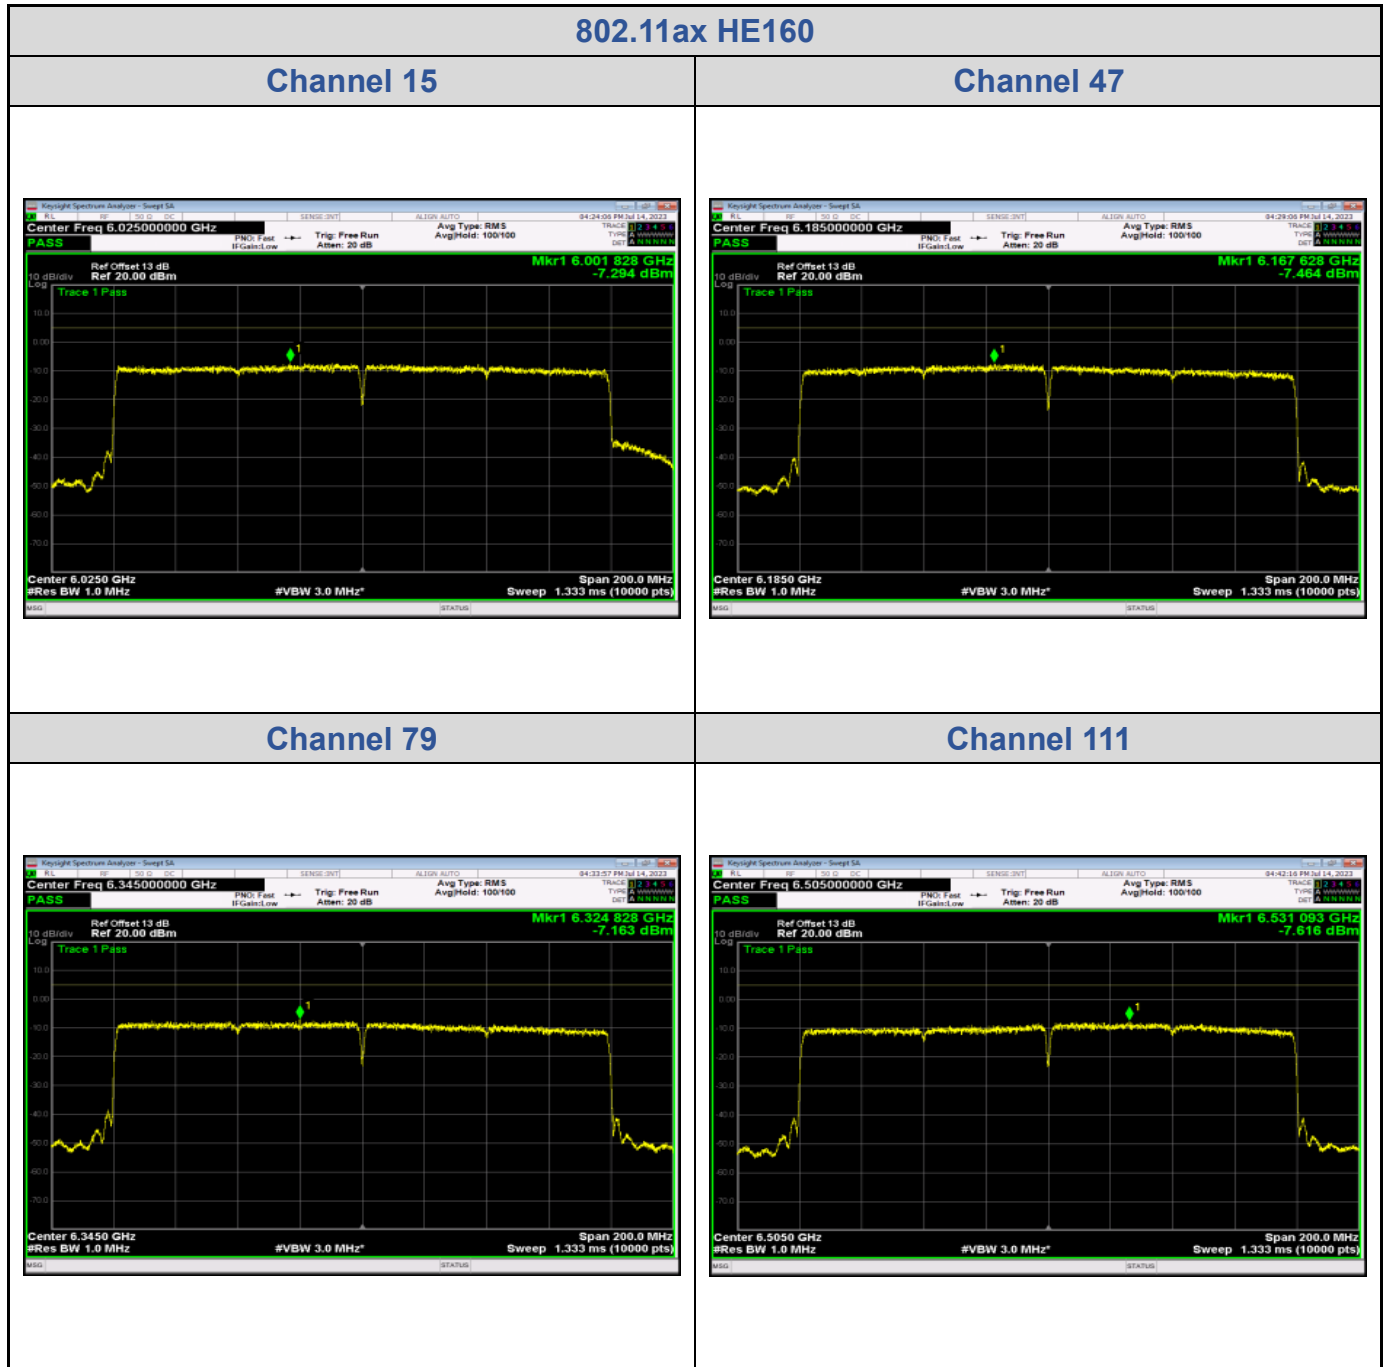

<Chain 0>

Channel 143

Channel 175

Channel 207

<Chain 1>

Channel 143

Channel 175

Channel 207

Test Result of In-Band Emissions (Channel Mask)

802.11ax HE20

<Chain 0>

Channel 105

Channel 113

Channel 117

Channel 149

Channel 181