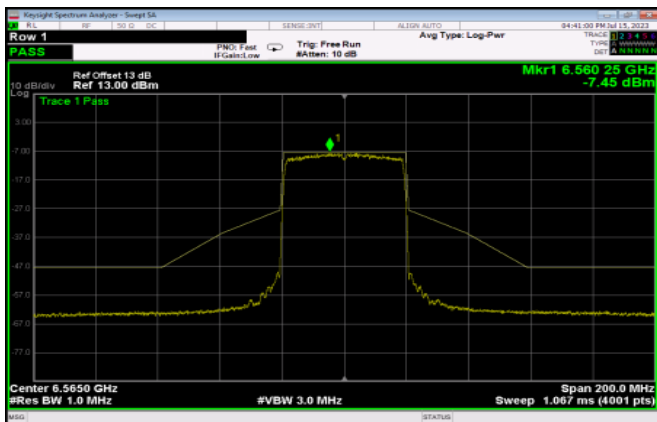

Channel 123