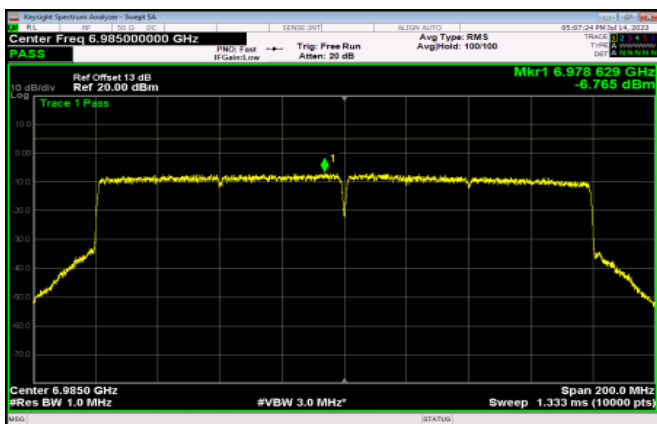

Channel 207