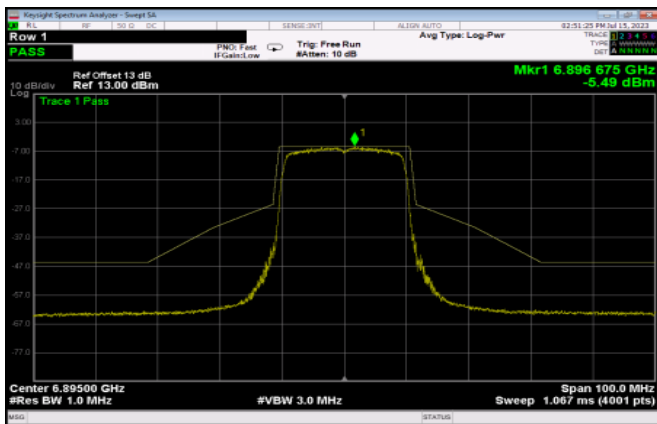

Channel 149

Channel 181

Channel 185

Channel 189

Channel 209

Channel 233

802.11ax HE40

<Chain 0>