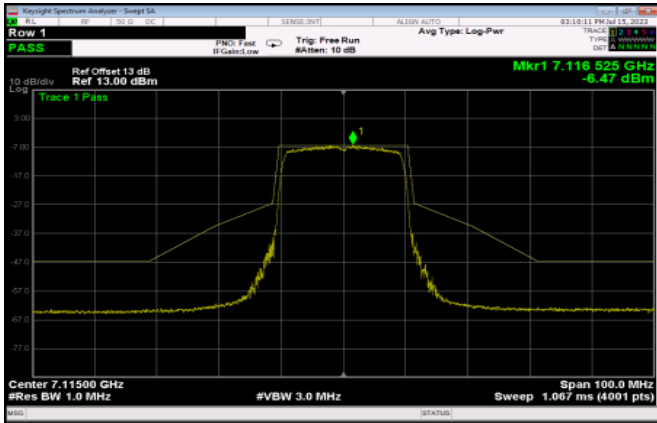

Channel 149

Channel 181

Channel 185

Channel 189

Channel 209

Channel 233

802.11ax HE40

<Chain 0>