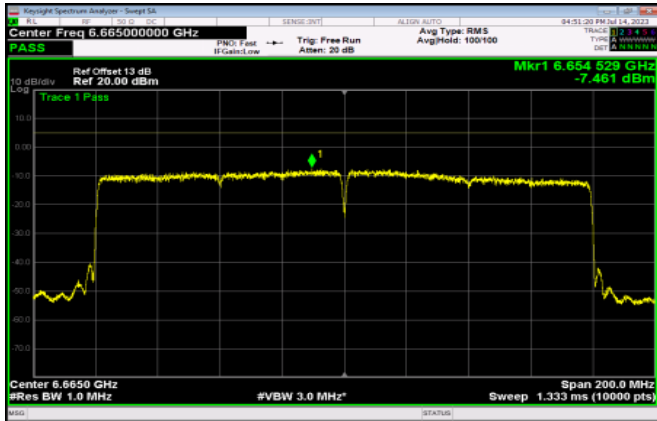

Channel 143