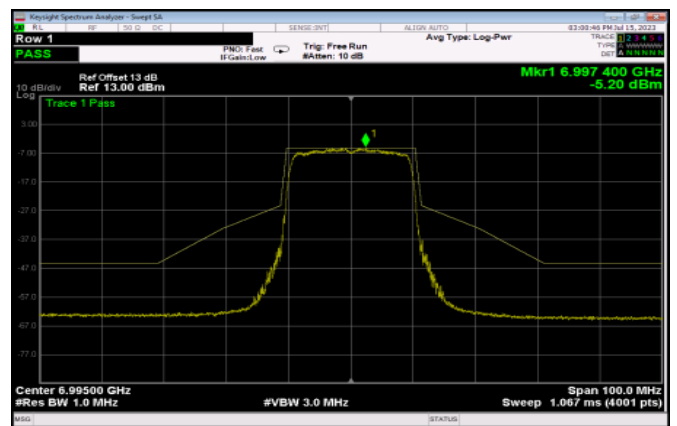

Channel 209