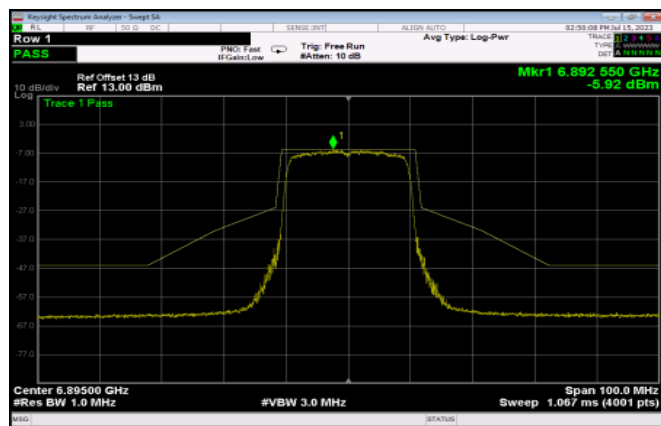

Channel 189