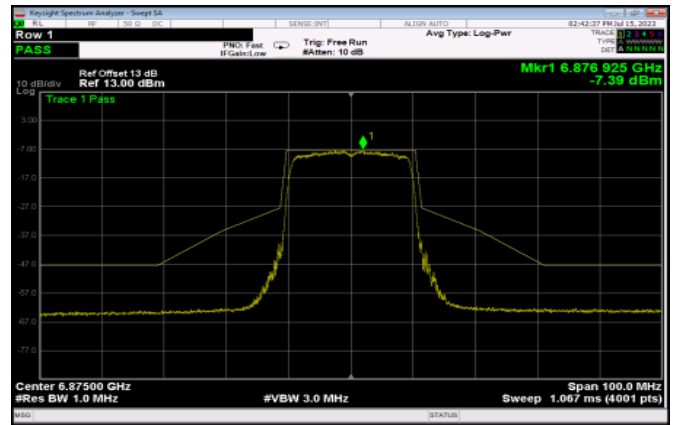

Channel 189

Channel 209