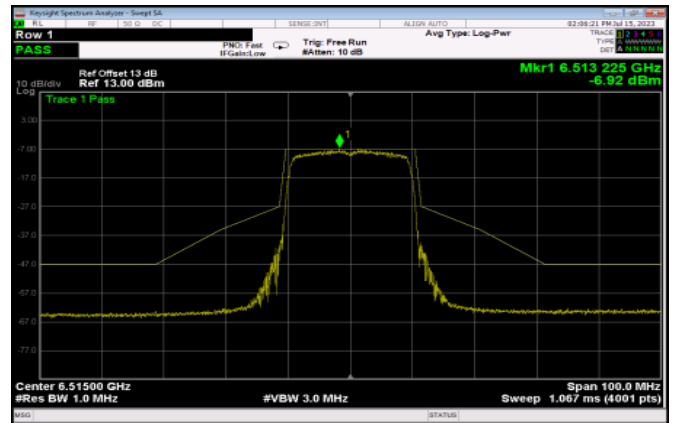

Test Result of In-Band Emissions (Channel Mask)

802.11ax HE20

<Chain 0>

Channel 105

Channel 113

Channel 117

Channel 149

Channel 181