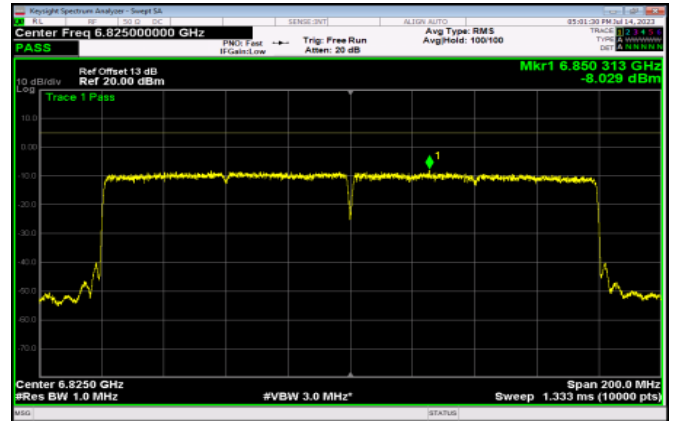

Channel 175