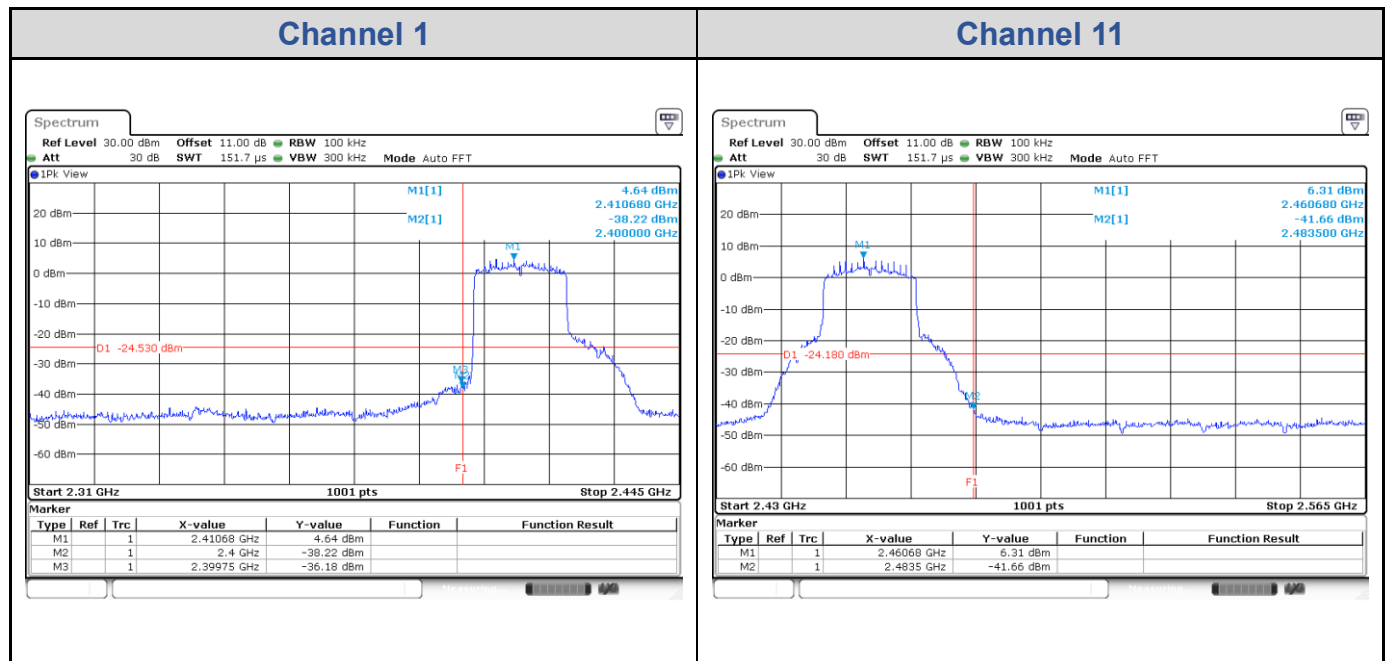

802.11ax HE40: 4TX

<Chain 0>

<Chain 1>

<Chain 2>

<Chain 3>

Test Result of Conducted Bandedge, Tx Mode

802.11ax HE20: 4TX
<Chain 0>

<Chain 1>

<Chain 2>

<Chain 3>

802.11ax HE40: 4TX

<Chain 0>

<Chain 1>

<Chain 2>

<Chain 3>