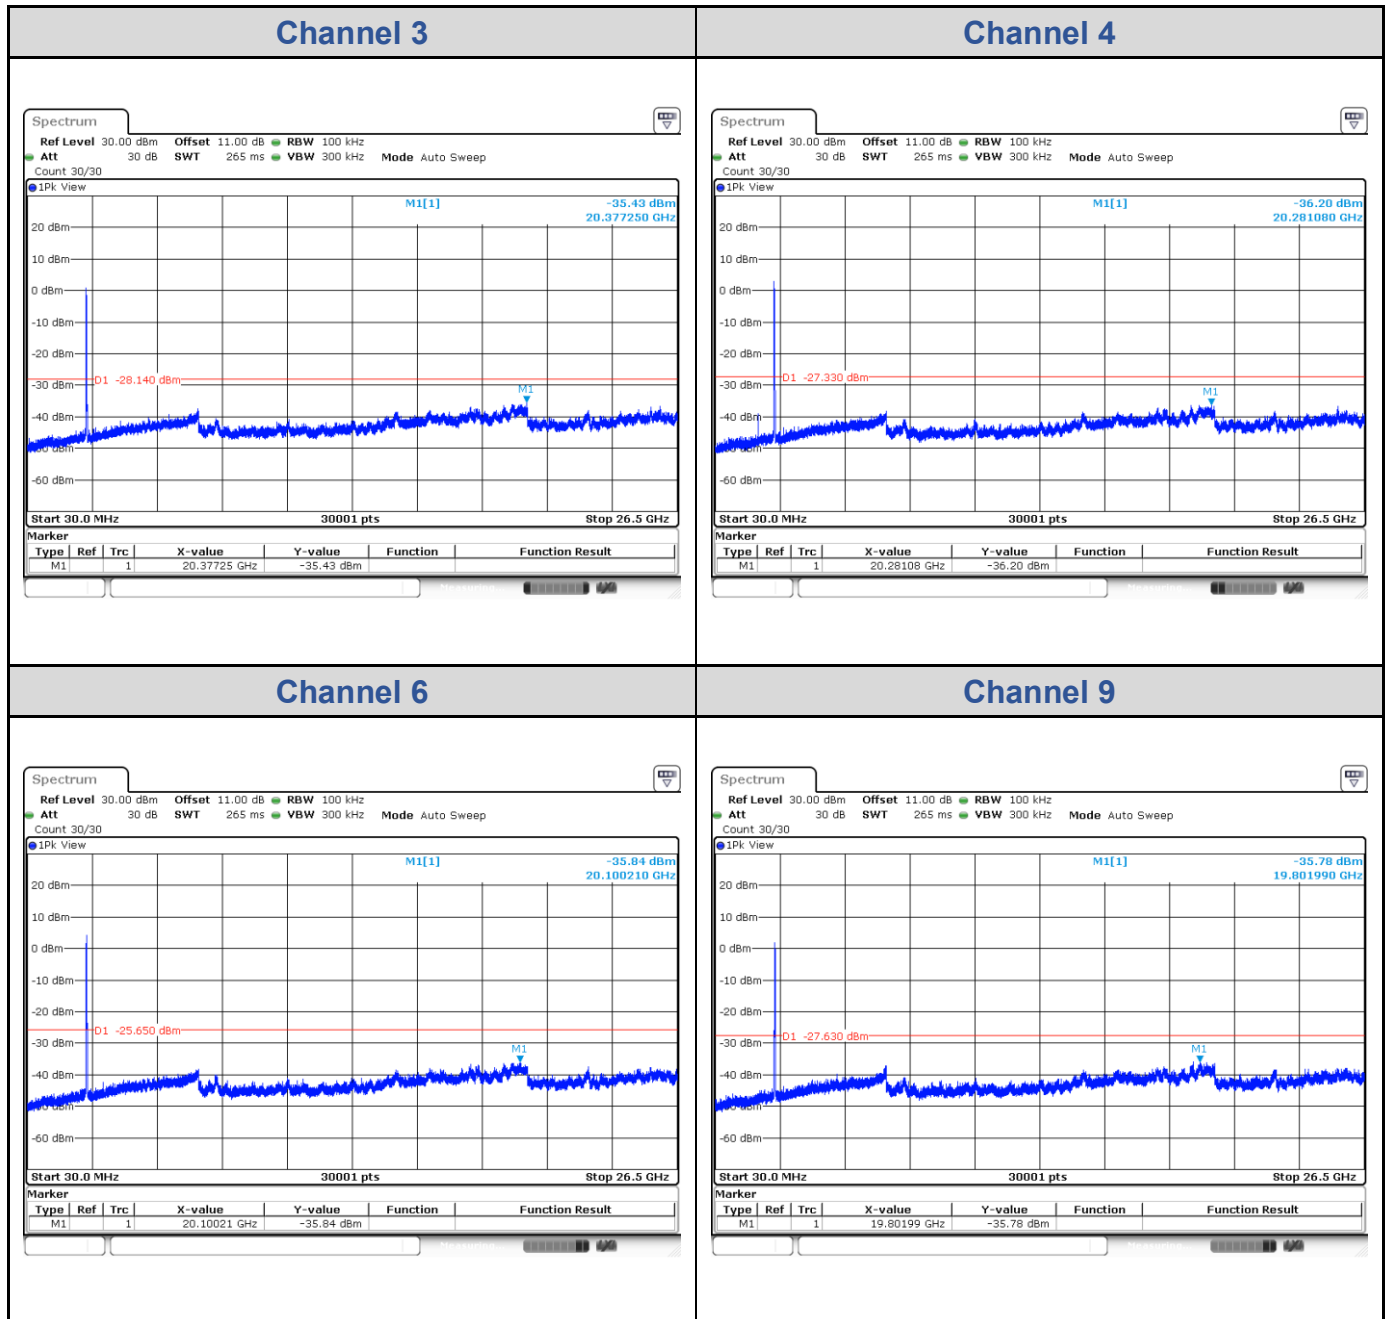

802.11ax HE40: 4TX

<Chain 0>

<Chain 1>

<Chain 2>

<Chain 3>

Test Result of Conducted Bandedge, Tx Mode

802.11ax HE20: 4TX
<Chain 0>

<Chain 1>

<Chain 2>

<Chain 3>

802.11ax HE40: 4TX

<Chain 0>

<Chain 1>

<Chain 2>

<Chain 3>