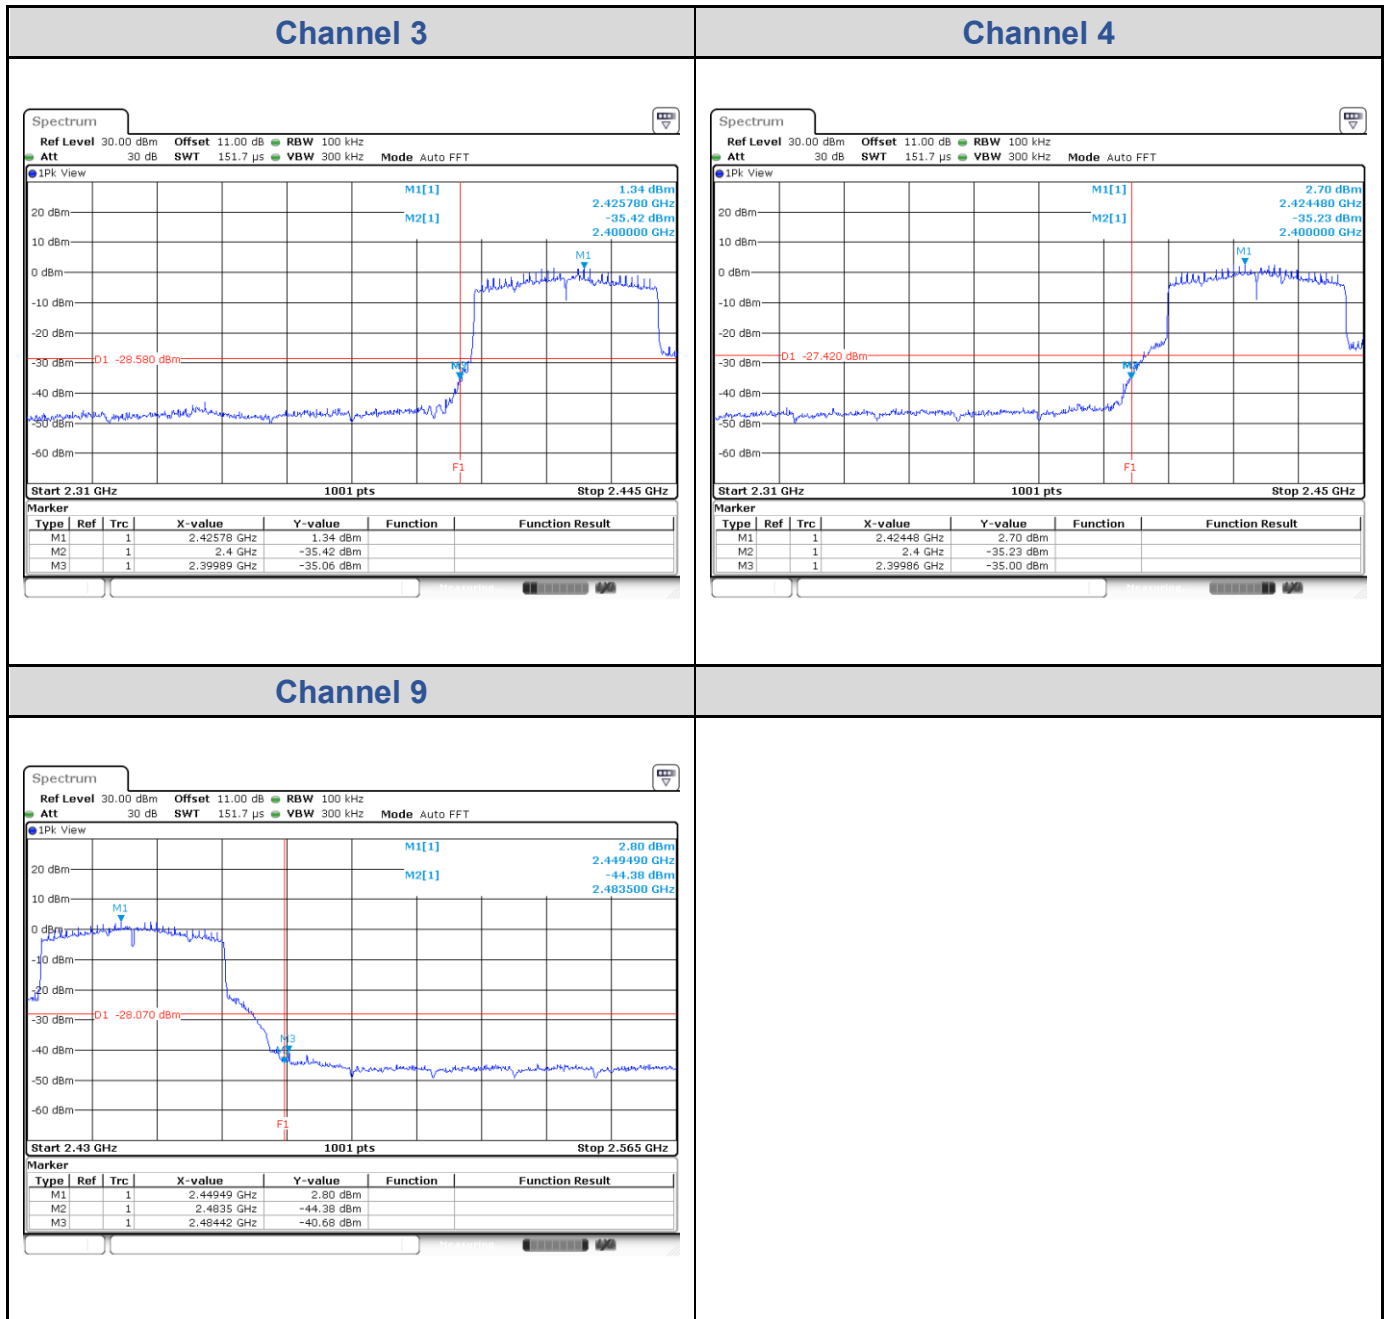

802.11ax HE40: 4TX

<Chain 0>

<Chain 1>

<Chain 2>

<Chain 3>

Test Result of Conducted Bandedge, Tx Mode

802.11ax HE20: 4TX
<Chain 0>

<Chain 1>

<Chain 2>

<Chain 3>

802.11ax HE40: 4TX

<Chain 0>

<Chain 1>

<Chain 2>

<Chain 3>