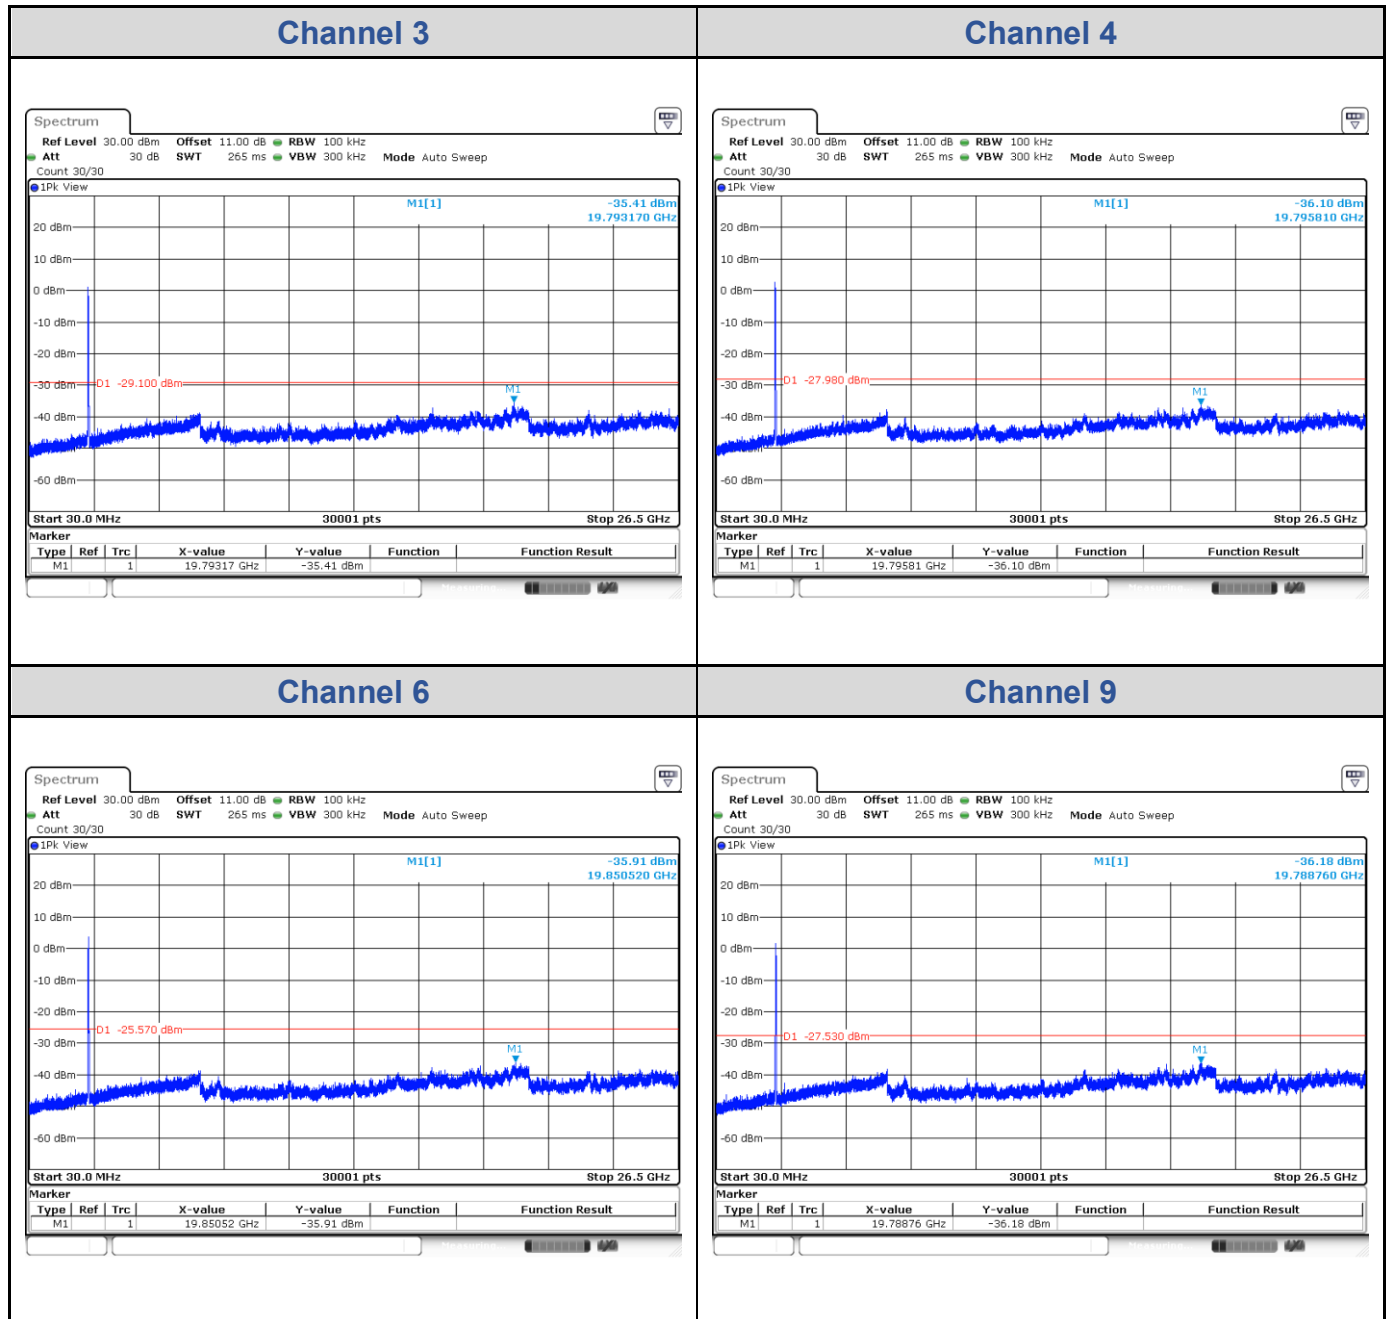

802.11ax HE40: 4TX

<Chain 0>

<Chain 1>

<Chain 2>

<Chain 3>

Test Result of Conducted Bandedge, Tx Mode

802.11ax HE20: 4TX
<Chain 0>

<Chain 1>

<Chain 2>

<Chain 3>

802.11ax HE40: 4TX

<Chain 0>

<Chain 1>

<Chain 2>

<Chain 3>