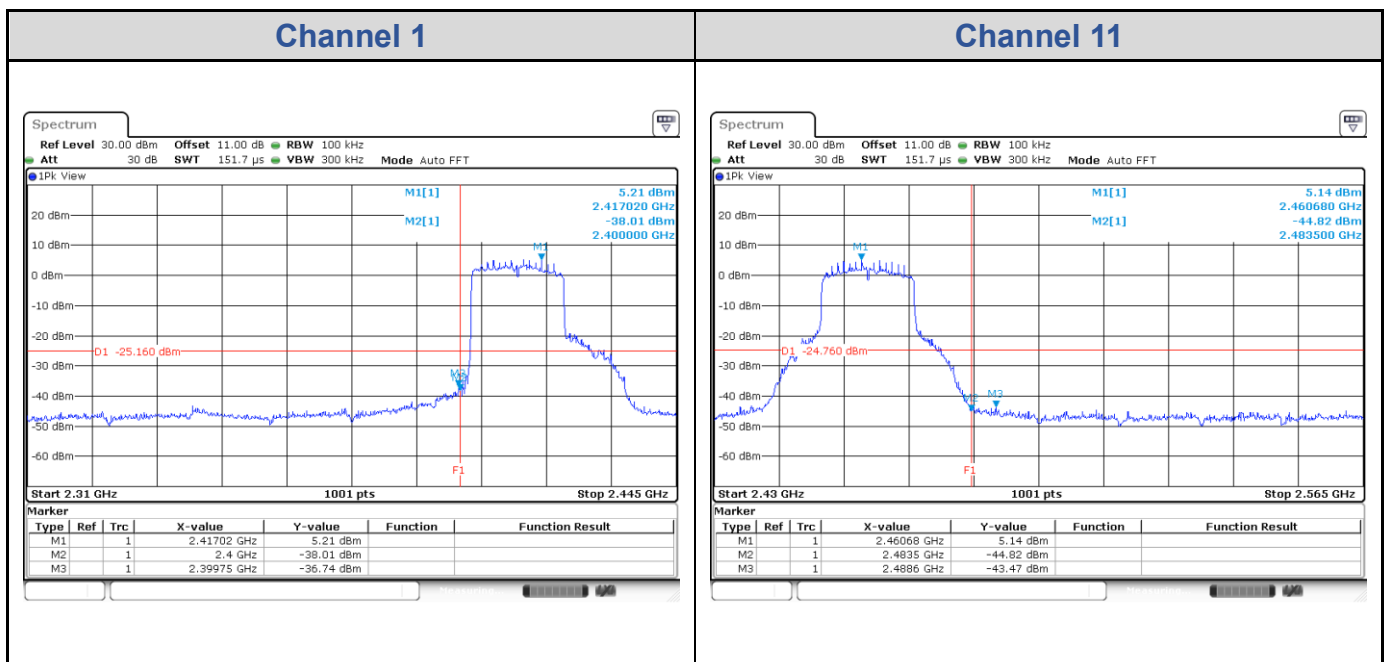

802.11ax HE40: 4TX

<Chain 0>

<Chain 1>

<Chain 2>

<Chain 3>

Test Result of Conducted Bandedge, Tx Mode

802.11ax HE20: 4TX
<Chain 0>

<Chain 1>

<Chain 2>

<Chain 3>

802.11ax HE40: 4TX

<Chain 0>

<Chain 1>

<Chain 2>

<Chain 3>