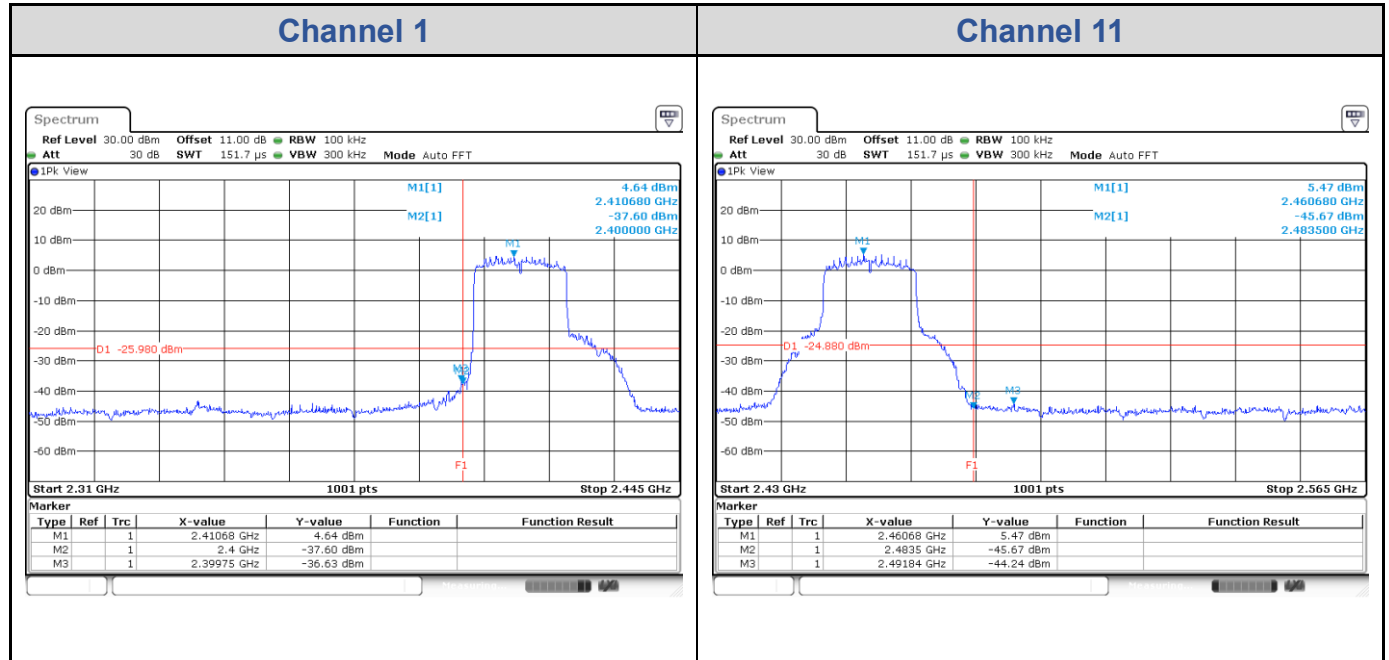

802.11ax HE40: 4TX

<Chain 0>

<Chain 1>

<Chain 2>

<Chain 3>

Test Result of Conducted Bandedge, Tx Mode

802.11ax HE20: 4TX
<Chain 0>

<Chain 1>

<Chain 2>

<Chain 3>

802.11ax HE40: 4TX

<Chain 0>

<Chain 1>

<Chain 2>

<Chain 3>