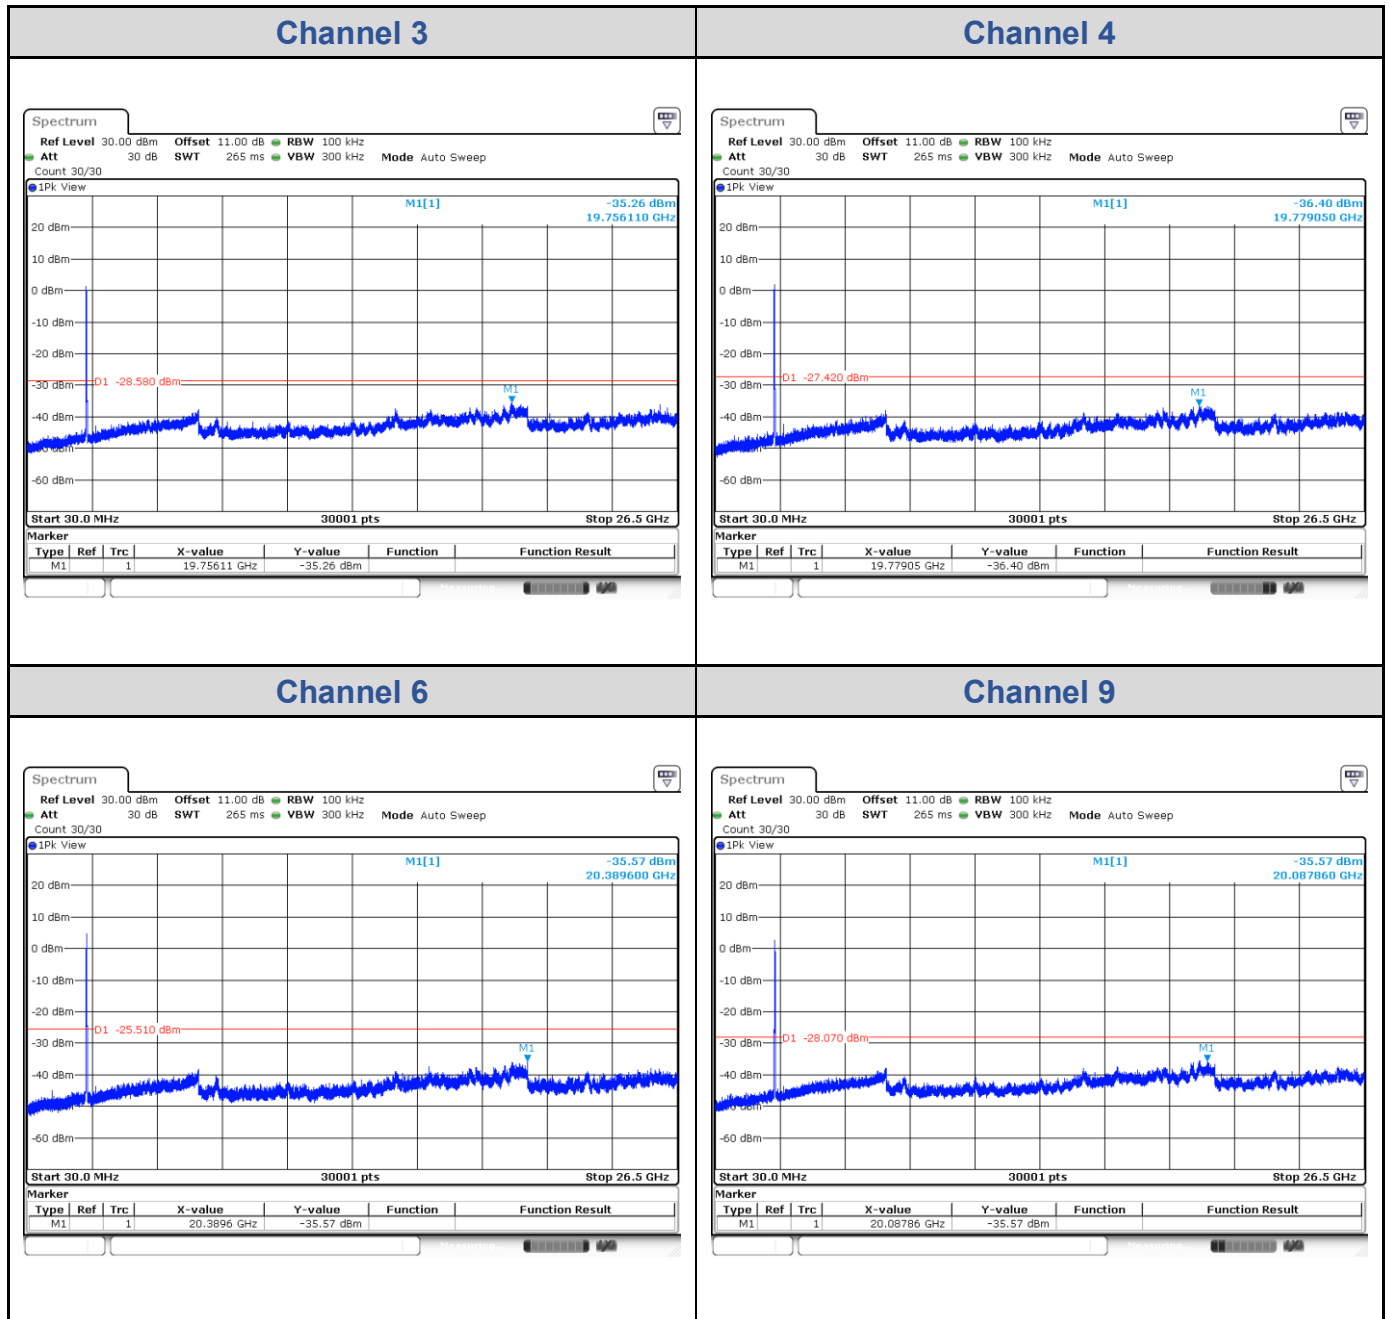

802.11ax HE40: 4TX

<Chain 0>

<Chain 1>

<Chain 2>

<Chain 3>

Test Result of Conducted Bandedge, Tx Mode

802.11ax HE20: 4TX
<Chain 0>

<Chain 1>

<Chain 2>

<Chain 3>

802.11ax HE40: 4TX

<Chain 0>

<Chain 1>

<Chain 2>

<Chain 3>