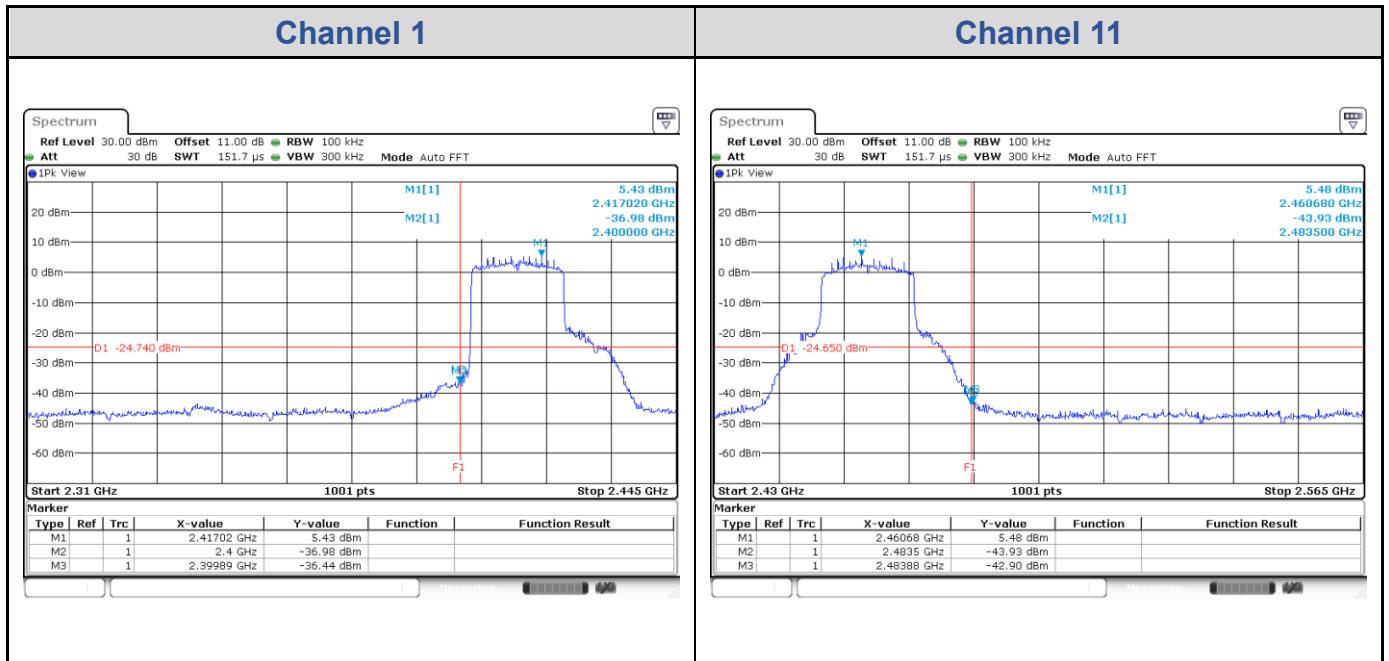

802.11ax HE40: 4TX

<Chain 0>

<Chain 1>

<Chain 2>

<Chain 3>

Test Result of Conducted Bandedge, Tx Mode

802.11ax HE20: 4TX
<Chain 0>

<Chain 1>

<Chain 2>

<Chain 3>

802.11ax HE40: 4TX

<Chain 0>

<Chain 1>

<Chain 2>

<Chain 3>