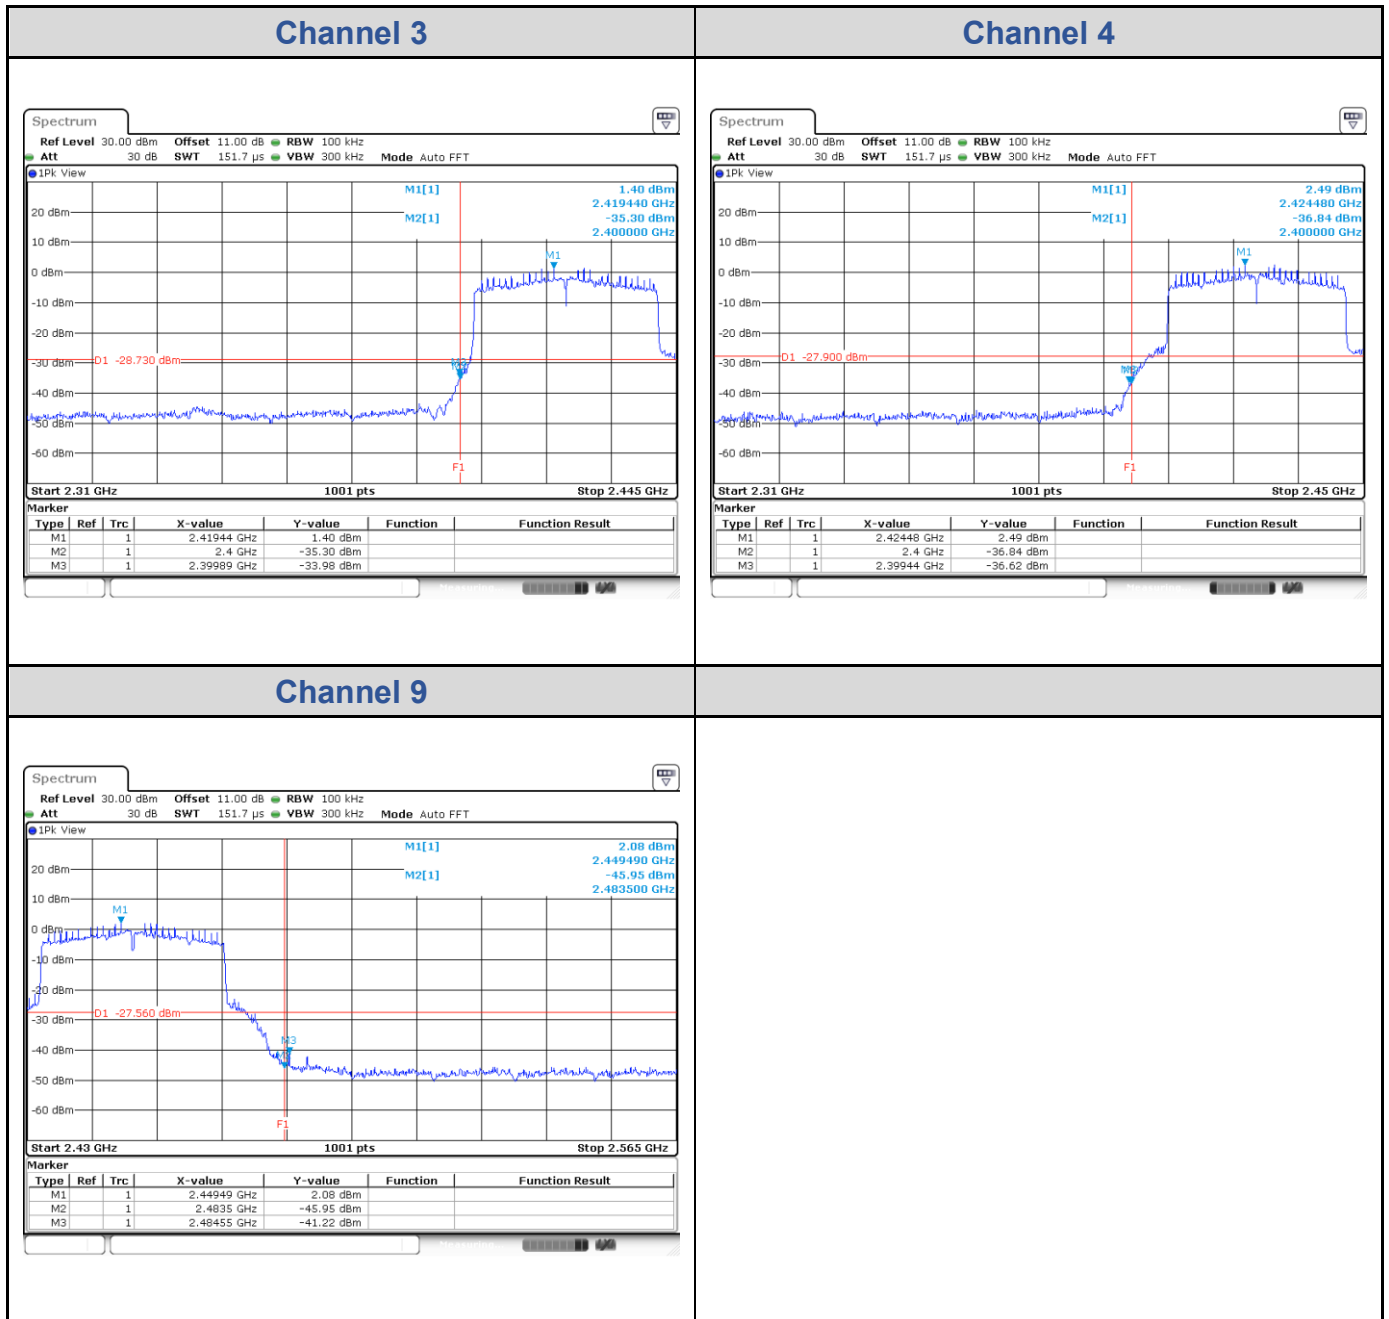

802.11ax HE40: 4TX

<Chain 0>

<Chain 1>

<Chain 2>

<Chain 3>

Test Result of Conducted Bandedge, Tx Mode

802.11ax HE20: 4TX
<Chain 0>

<Chain 1>

<Chain 2>

<Chain 3>

802.11ax HE40: 4TX

<Chain 0>

<Chain 1>

<Chain 2>

<Chain 3>