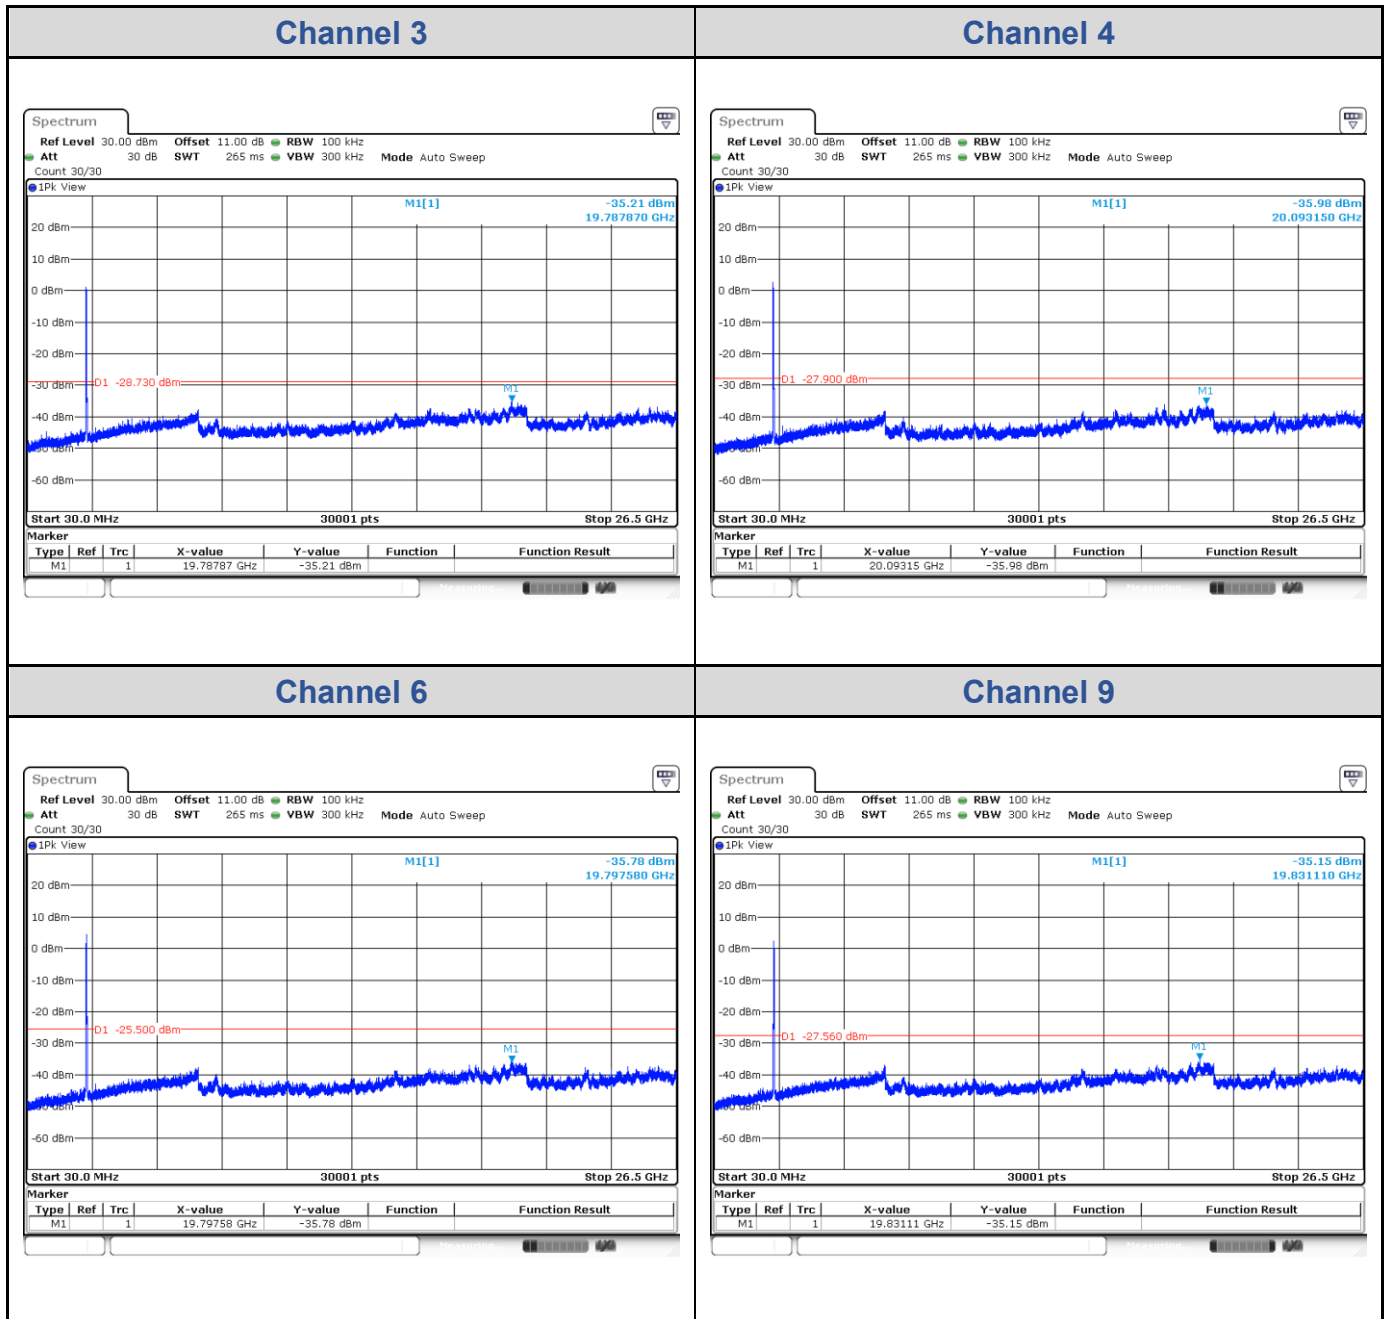

802.11ax HE40: 4TX

<Chain 0>

<Chain 1>

<Chain 2>

<Chain 3>

Test Result of Conducted Bandedge, Tx Mode

802.11ax HE20: 4TX
<Chain 0>

<Chain 1>

<Chain 2>

<Chain 3>

802.11ax HE40: 4TX

<Chain 0>

<Chain 1>

<Chain 2>

<Chain 3>