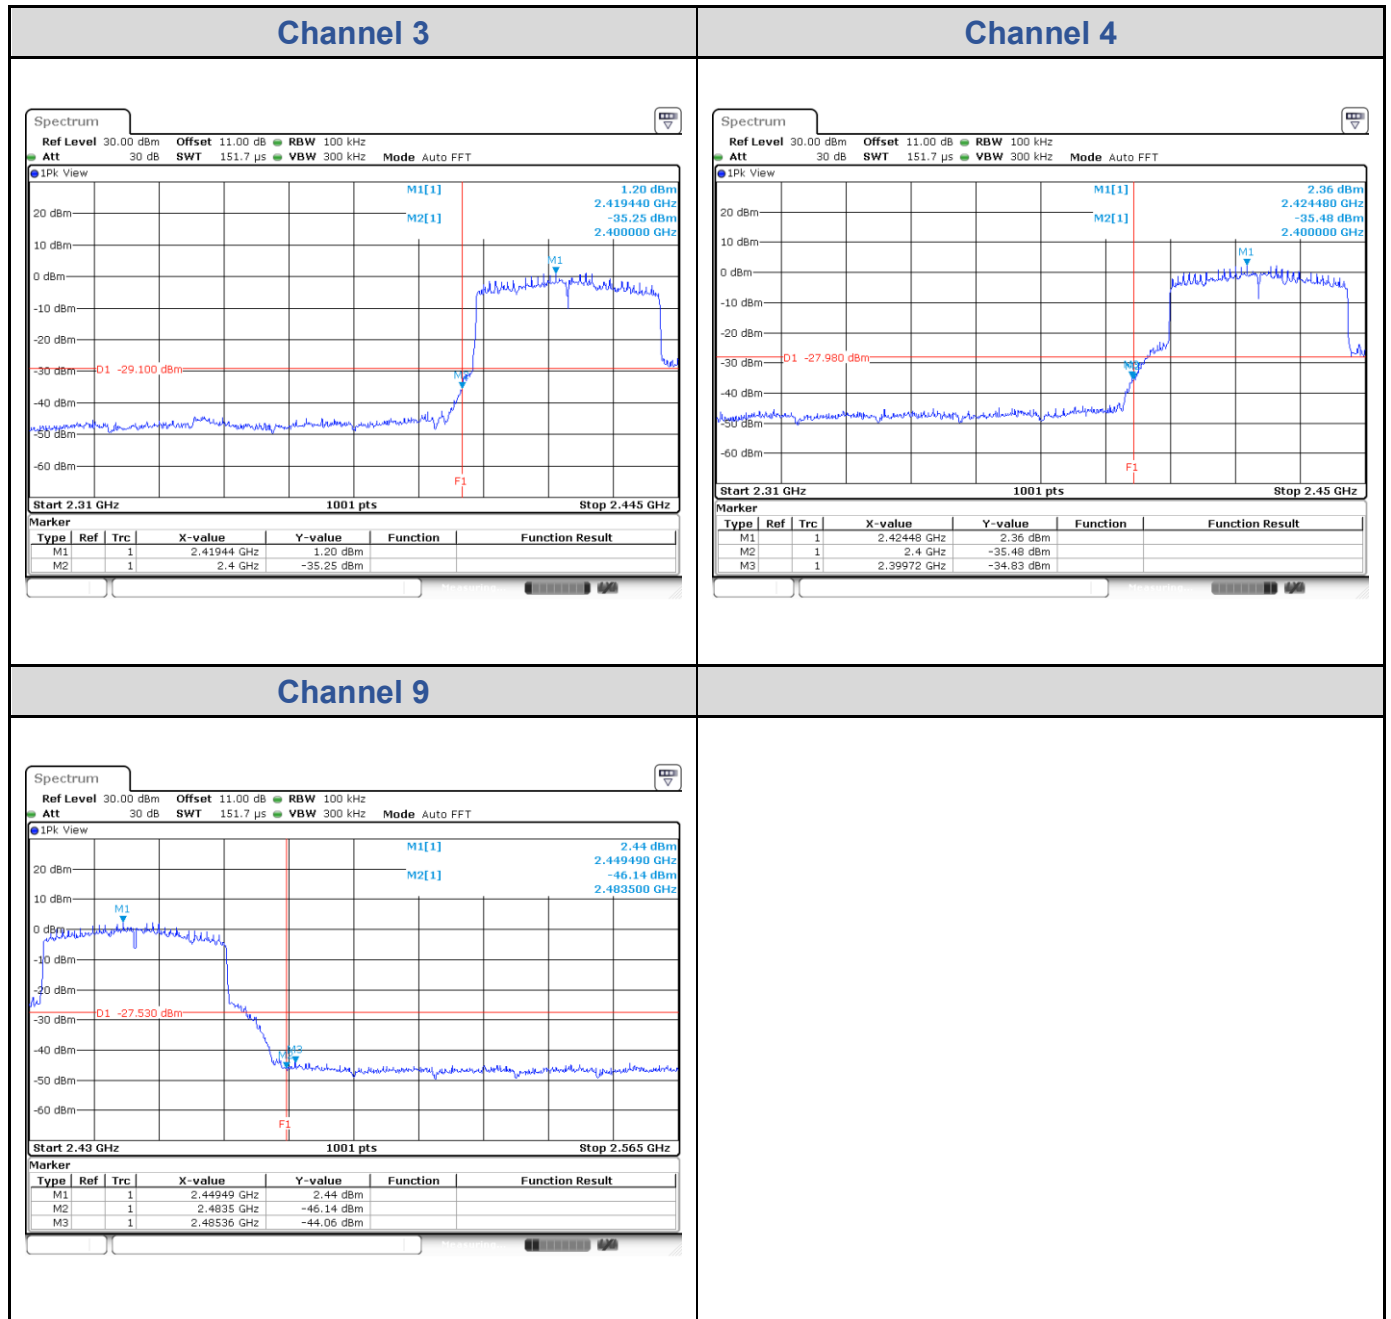

802.11ax HE40: 4TX

<Chain 0>

<Chain 1>

<Chain 2>

<Chain 3>

Test Result of Conducted Bandedge, Tx Mode

802.11ax HE20: 4TX
<Chain 0>

<Chain 1>

<Chain 2>

<Chain 3>

802.11ax HE40: 4TX

<Chain 0>

<Chain 1>

<Chain 2>

<Chain 3>