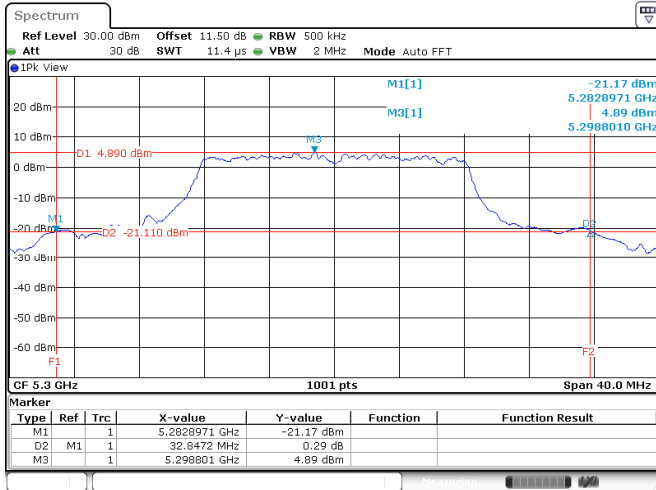

Appendix A: Test Results of Conducted Test_CDD

Test Result of 26 dB Bandwidth

802.11a

Band	Channel	Frequency (MHz)	26 dB Bandwidth (MHz)			
			Chain 0	Chain 1	Chain 2	Chain 3
U-NII-1	36	5180	26.53	28.89	25.93	27.69
	40	5200	32.93	27.61	27.33	29.45
	48	5240	20.50	20.62	20.70	20.34
U-NII-2A	52	5260	22.22	21.94	21.78	21.62
	60	5300	30.97	32.85	33.21	32.49
	64	5320	31.61	28.81	28.01	26.45
U-NII-2C	100	5500	30.37	28.57	27.33	26.81
	116	5580	22.42	22.38	22.02	21.70
	140	5700	26.01	28.57	26.53	23.62

<Chain 0>

802.11a
Channel 48

Channel 52

Channel 60

Channel 64

802.11a
Channel 100
Channel 116

Channel 140

<Chain 1>

802.11a
Channel 60

Channel 64

Channel 100

Channel 116

<Chain 2>

802.11a
Channel 60

Channel 64

Channel 100