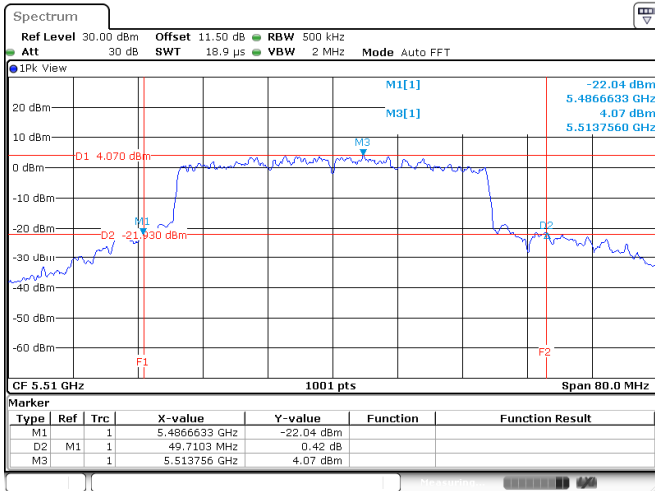

Channel 102