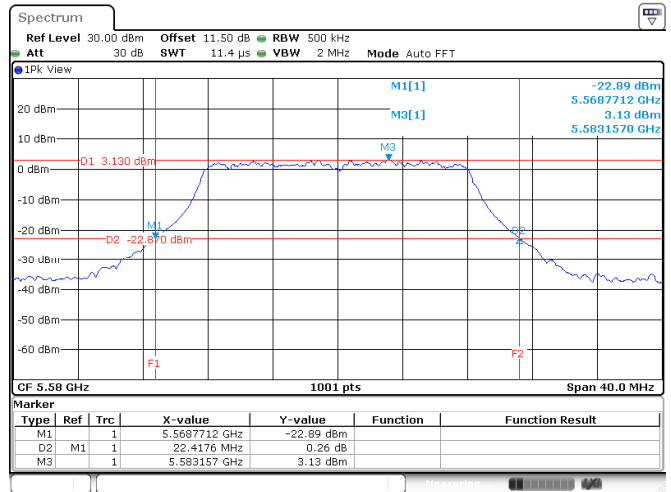

Appendix A: Test Results of Conducted Test_CDD

Test Result of 26 dB Bandwidth

802.11a

Band	Channel	Frequency (MHz)	26 dB Bandwidth (MHz)			
			Chain 0	Chain 1	Chain 2	Chain 3
U-NII-1	36	5180	26.53	28.89	25.93	27.69
	40	5200	32.93	27.61	27.33	29.45
	48	5240	20.50	20.62	20.70	20.34
U-NII-2A	52	5260	22.22	21.94	21.78	21.62
	60	5300	30.97	32.85	33.21	32.49
	64	5320	31.61	28.81	28.01	26.45
U-NII-2C	100	5500	30.37	28.57	27.33	26.81
	116	5580	22.42	22.38	22.02	21.70
	140	5700	26.01	28.57	26.53	23.62

<Chain 0>

802.11a
Channel 48

Channel 52

Channel 60

Channel 64

802.11a
Channel 100
Channel 116

Channel 140

<Chain 1>