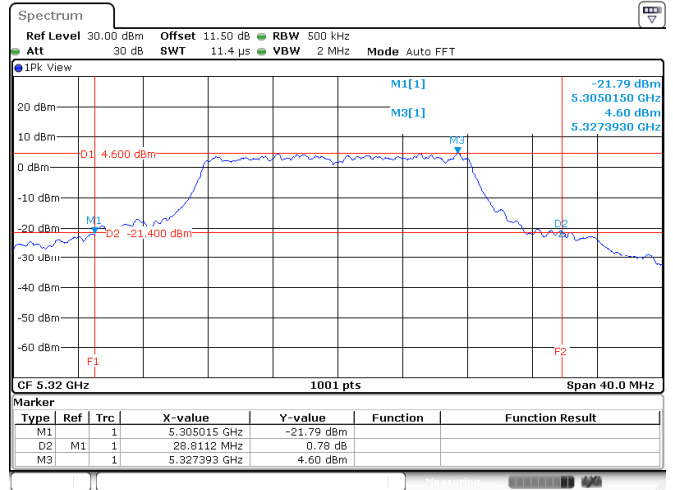

Appendix A: Test Results of Conducted Test_CDD

Test Result of 26 dB Bandwidth

802.11a

Band	Channel	Frequency (MHz)	26 dB Bandwidth (MHz)			
			Chain 0	Chain 1	Chain 2	Chain 3
U-NII-1	36	5180	26.53	28.89	25.93	27.69
	40	5200	32.93	27.61	27.33	29.45
	48	5240	20.50	20.62	20.70	20.34
U-NII-2A	52	5260	22.22	21.94	21.78	21.62
	60	5300	30.97	32.85	33.21	32.49
	64	5320	31.61	28.81	28.01	26.45
U-NII-2C	100	5500	30.37	28.57	27.33	26.81
	116	5580	22.42	22.38	22.02	21.70
	140	5700	26.01	28.57	26.53	23.62

<Chain 0>

802.11a
Channel 48

Channel 52

Channel 60

Channel 64

802.11a
Channel 100
Channel 116

Channel 140

<Chain 1>

802.11a
Channel 60

Channel 64

Channel 100

Channel 116

<Chain 2>

802.11a
Channel 60

Channel 64

Channel 100