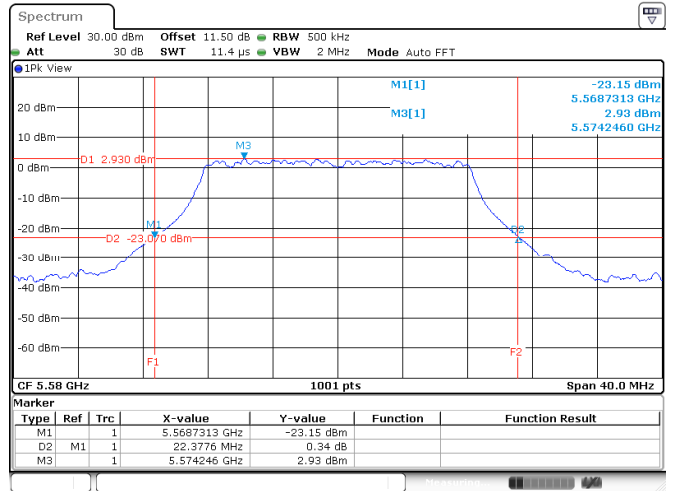

Appendix A: Test Results of Conducted Test_CDD

Test Result of 26 dB Bandwidth

802.11a

Band	Channel	Frequency (MHz)	26 dB Bandwidth (MHz)			
			Chain 0	Chain 1	Chain 2	Chain 3
U-NII-1	36	5180	26.53	28.89	25.93	27.69
	40	5200	32.93	27.61	27.33	29.45
	48	5240	20.50	20.62	20.70	20.34
U-NII-2A	52	5260	22.22	21.94	21.78	21.62
	60	5300	30.97	32.85	33.21	32.49
	64	5320	31.61	28.81	28.01	26.45
U-NII-2C	100	5500	30.37	28.57	27.33	26.81
	116	5580	22.42	22.38	22.02	21.70
	140	5700	26.01	28.57	26.53	23.62

<Chain 0>

802.11a
Channel 48

Channel 52

Channel 60

Channel 64

802.11a
Channel 100
Channel 116

Channel 140

<Chain 1>

802.11a
Channel 60

Channel 64

Channel 100

Channel 116

<Chain 2>

802.11a
Channel 60

Channel 64

Channel 100