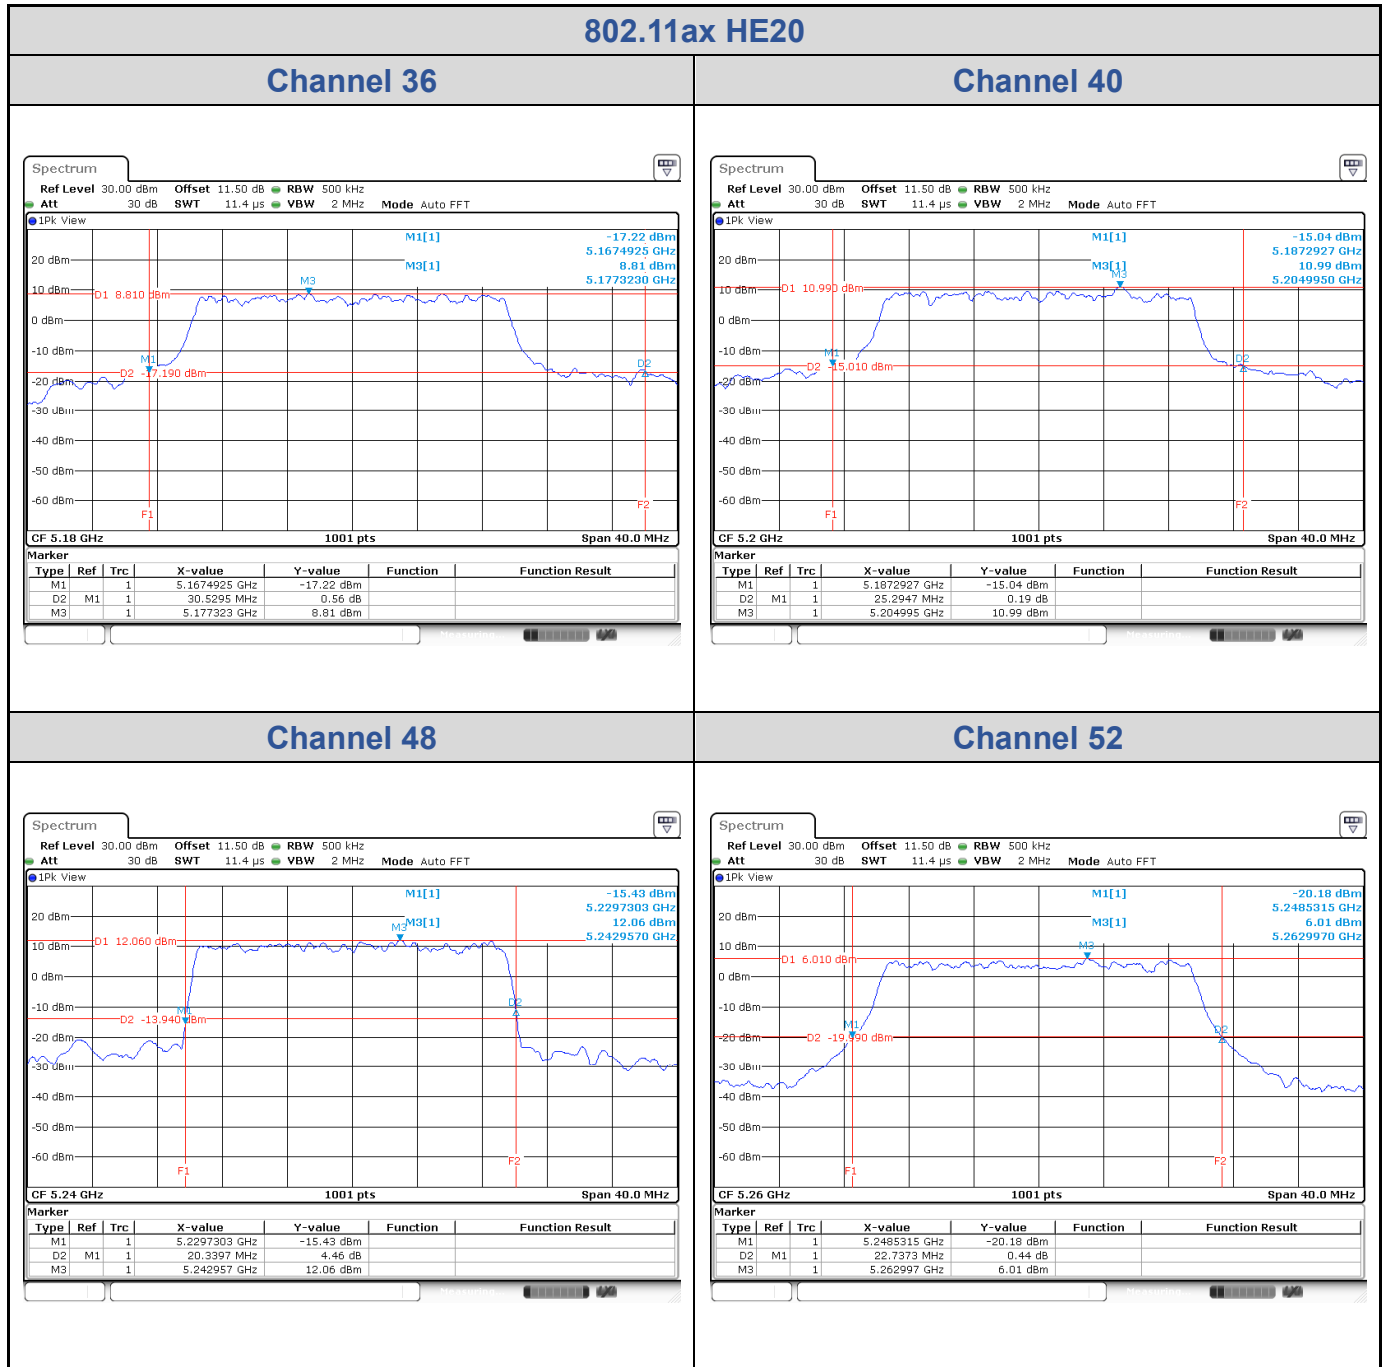

<Chain 0>

802.11ax HE20
Channel 48

Channel 52

Channel 60

Channel 64

802.11ax HE20
Channel 100

Channel 116

Channel 140

<Chain 1>

802.11ax HE20
Channel 60

Channel 64

Channel 100

Channel 116

<Chain 2>

802.11ax HE20
Channel 60

Channel 64