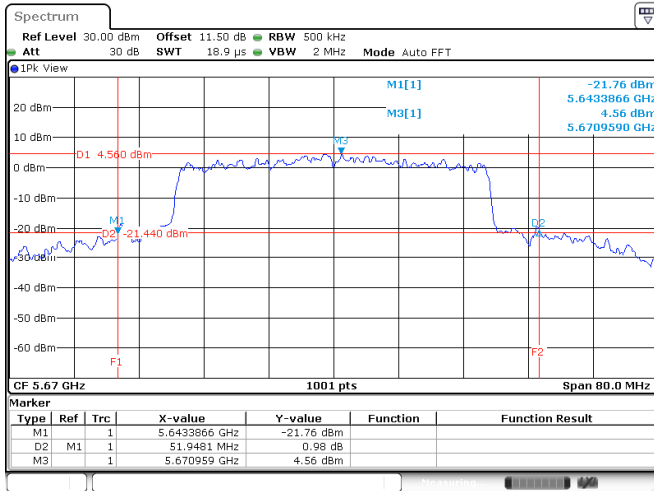

Channel 110

Channel 134

<Chain 2>

802.11ax HE40
Channel 102

Channel 110

Channel 134

<Chain 3>

802.11ax HE40

Channel 102

Channel 110

Channel 134

802.11ax HE80

Band	Channel	Frequency (MHz)	26 dB Bandwidth (MHz)			
			Chain 0	Chain 1	Chain 2	Chain 3
U-NII-1	42	5210	82.96	79.92	81.84	80.08
U-NII-2A	58	5290	80.56	83.28	80.40	80.24
U-NII-2C	106	5530	81.20	79.92	82.80	82.48
	122	5610	79.92	79.92	80.08	79.92