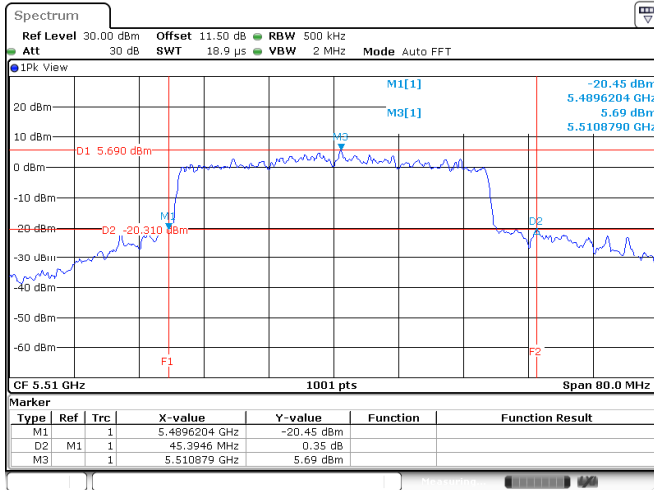

Channel 110

Channel 134

<Chain 2>

802.11ax HE40
Channel 102

Channel 110

Channel 134

<Chain 3>

802.11ax HE40