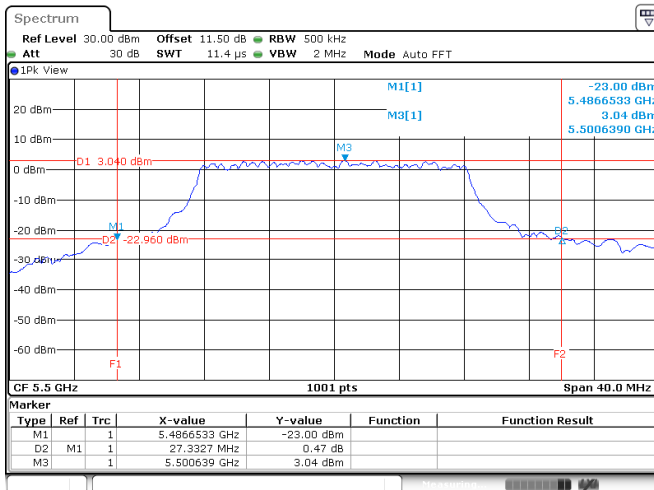

Appendix A: Test Results of Conducted Test_CDD

Test Result of 26 dB Bandwidth

802.11a

Band	Channel	Frequency (MHz)	26 dB Bandwidth (MHz)			
			Chain 0	Chain 1	Chain 2	Chain 3
U-NII-1	36	5180	26.53	28.89	25.93	27.69
	40	5200	32.93	27.61	27.33	29.45
	48	5240	20.50	20.62	20.70	20.34
U-NII-2A	52	5260	22.22	21.94	21.78	21.62
	60	5300	30.97	32.85	33.21	32.49
	64	5320	31.61	28.81	28.01	26.45
U-NII-2C	100	5500	30.37	28.57	27.33	26.81
	116	5580	22.42	22.38	22.02	21.70
	140	5700	26.01	28.57	26.53	23.62

<Chain 0>

802.11a
Channel 48

Channel 52

Channel 60

Channel 64

802.11a
Channel 100
Channel 116

Channel 140

<Chain 1>

802.11a
Channel 60

Channel 64

Channel 100

Channel 116

<Chain 2>

802.11a
Channel 60

Channel 64

Channel 100