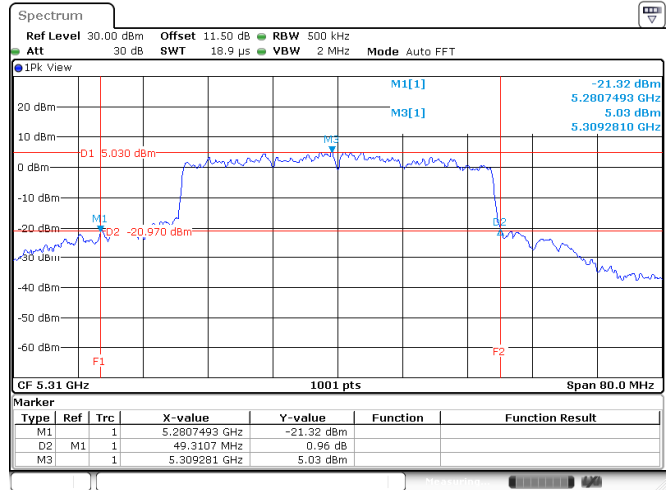

802.11ax HE40

Channel 54

Channel 62

Channel 102

Channel 110