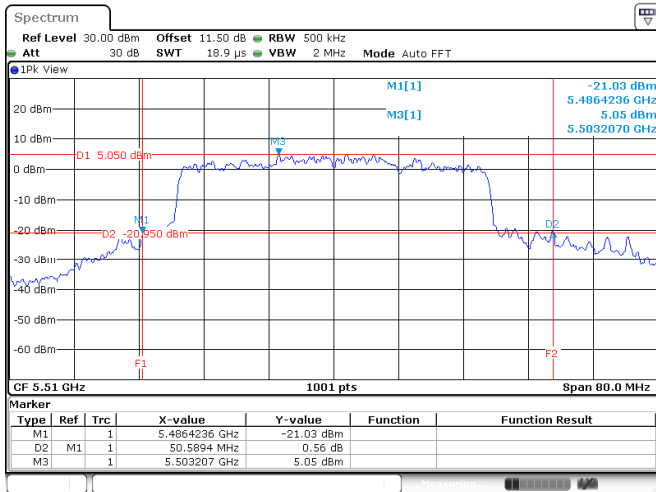

Channel 110

Channel 134

<Chain 2>

802.11ax HE40
Channel 102

Channel 110

Channel 134

<Chain 3>

802.11ax HE40

Channel 102

Channel 110

Channel 134

802.11ax HE80

Band	Channel	Frequency (MHz)	26 dB Bandwidth (MHz)			
			Chain 0	Chain 1	Chain 2	Chain 3
U-NII-1	42	5210	82.96	79.92	81.84	80.08
U-NII-2A	58	5290	80.56	83.28	80.40	80.24
U-NII-2C	106	5530	81.20	79.92	82.80	82.48
	122	5610	79.92	79.92	80.08	79.92