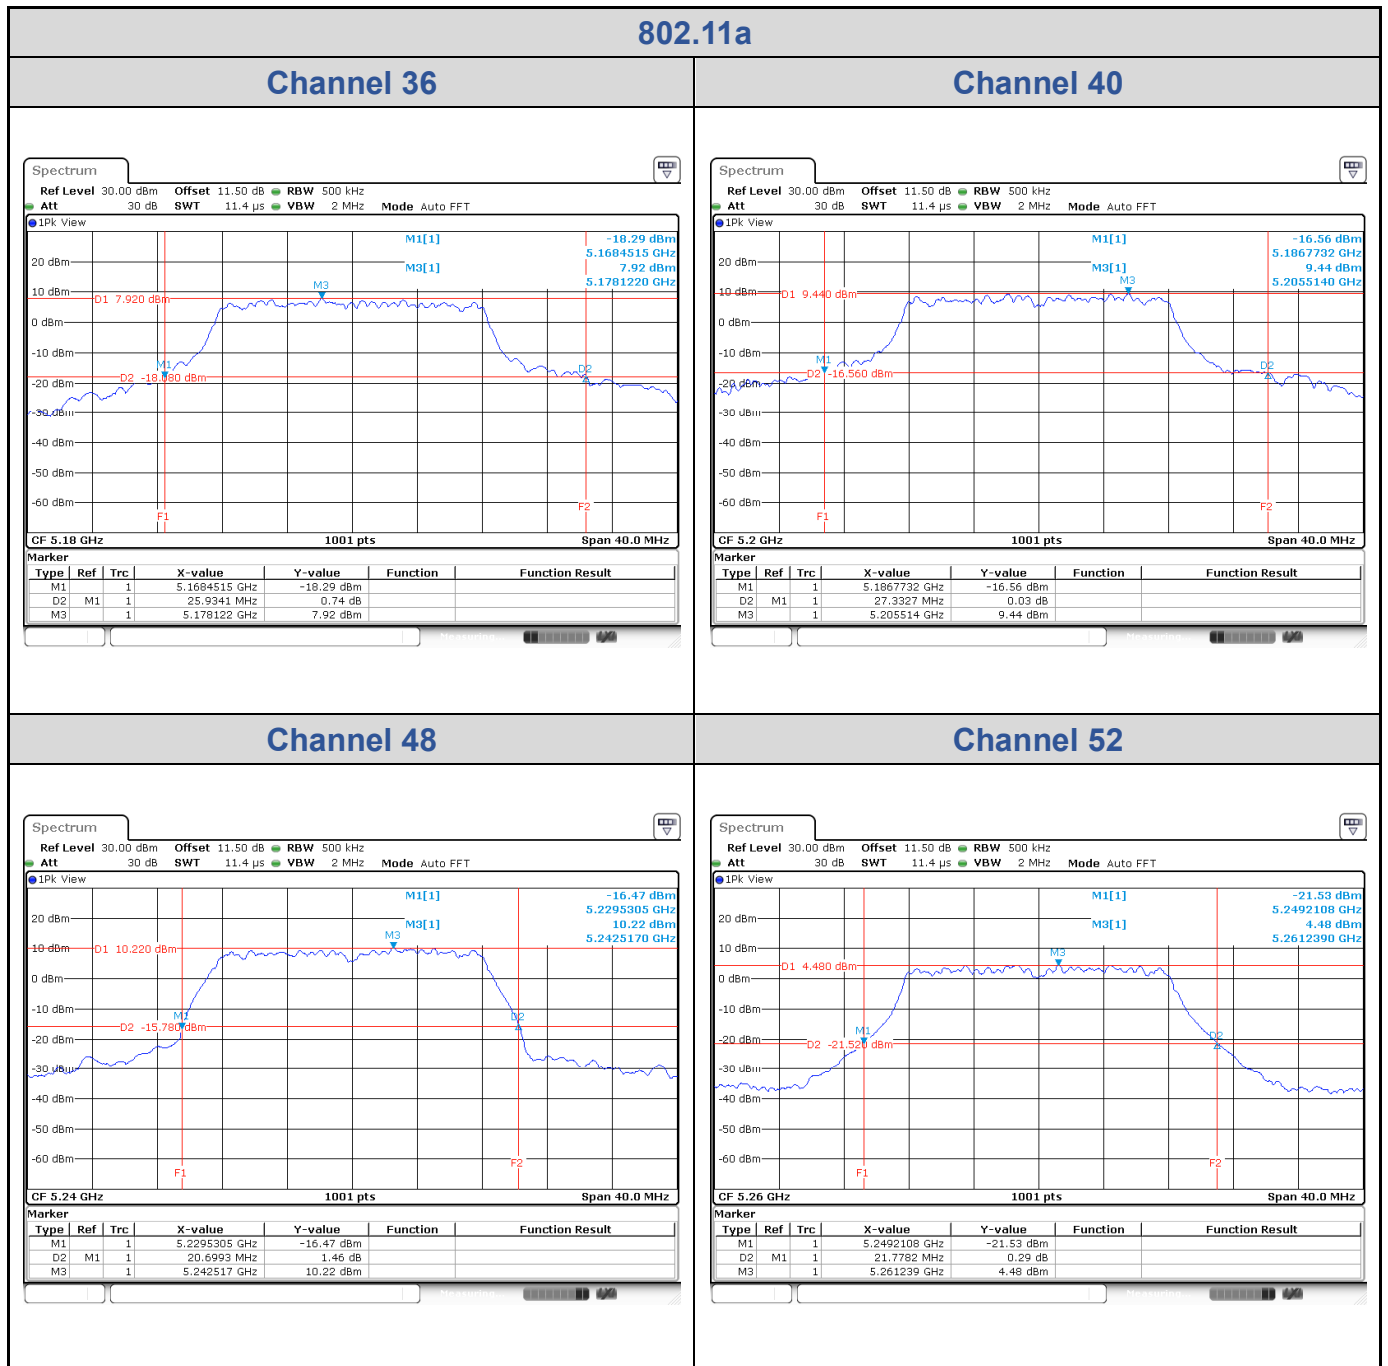

Appendix A: Test Results of Conducted Test_CDD

Test Result of 26 dB Bandwidth

802.11a

Band	Channel	Frequency (MHz)	26 dB Bandwidth (MHz)			
			Chain 0	Chain 1	Chain 2	Chain 3
U-NII-1	36	5180	26.53	28.89	25.93	27.69
	40	5200	32.93	27.61	27.33	29.45
	48	5240	20.50	20.62	20.70	20.34
U-NII-2A	52	5260	22.22	21.94	21.78	21.62
	60	5300	30.97	32.85	33.21	32.49
	64	5320	31.61	28.81	28.01	26.45
U-NII-2C	100	5500	30.37	28.57	27.33	26.81
	116	5580	22.42	22.38	22.02	21.70
	140	5700	26.01	28.57	26.53	23.62

<Chain 0>

802.11a
Channel 48

Channel 52

Channel 60

Channel 64

802.11a
Channel 100
Channel 116

Channel 140

<Chain 1>

802.11a
Channel 60

Channel 64

Channel 100

Channel 116

<Chain 2>

802.11a
Channel 60

Channel 64

Channel 100