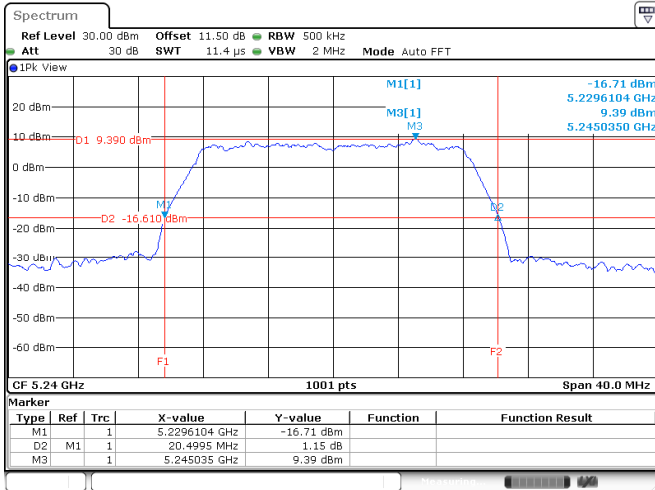

Appendix A: Test Results of Conducted Test_CDD

Test Result of 26 dB Bandwidth

802.11a

Band	Channel	Frequency (MHz)	26 dB Bandwidth (MHz)			
			Chain 0	Chain 1	Chain 2	Chain 3
U-NII-1	36	5180	26.53	28.89	25.93	27.69
	40	5200	32.93	27.61	27.33	29.45
	48	5240	20.50	20.62	20.70	20.34
U-NII-2A	52	5260	22.22	21.94	21.78	21.62
	60	5300	30.97	32.85	33.21	32.49
	64	5320	31.61	28.81	28.01	26.45
U-NII-2C	100	5500	30.37	28.57	27.33	26.81
	116	5580	22.42	22.38	22.02	21.70
	140	5700	26.01	28.57	26.53	23.62

<Chain 0>

802.11a
Channel 48

Channel 52

Channel 60

Channel 64

802.11a
Channel 100
Channel 116

Channel 140

<Chain 1>