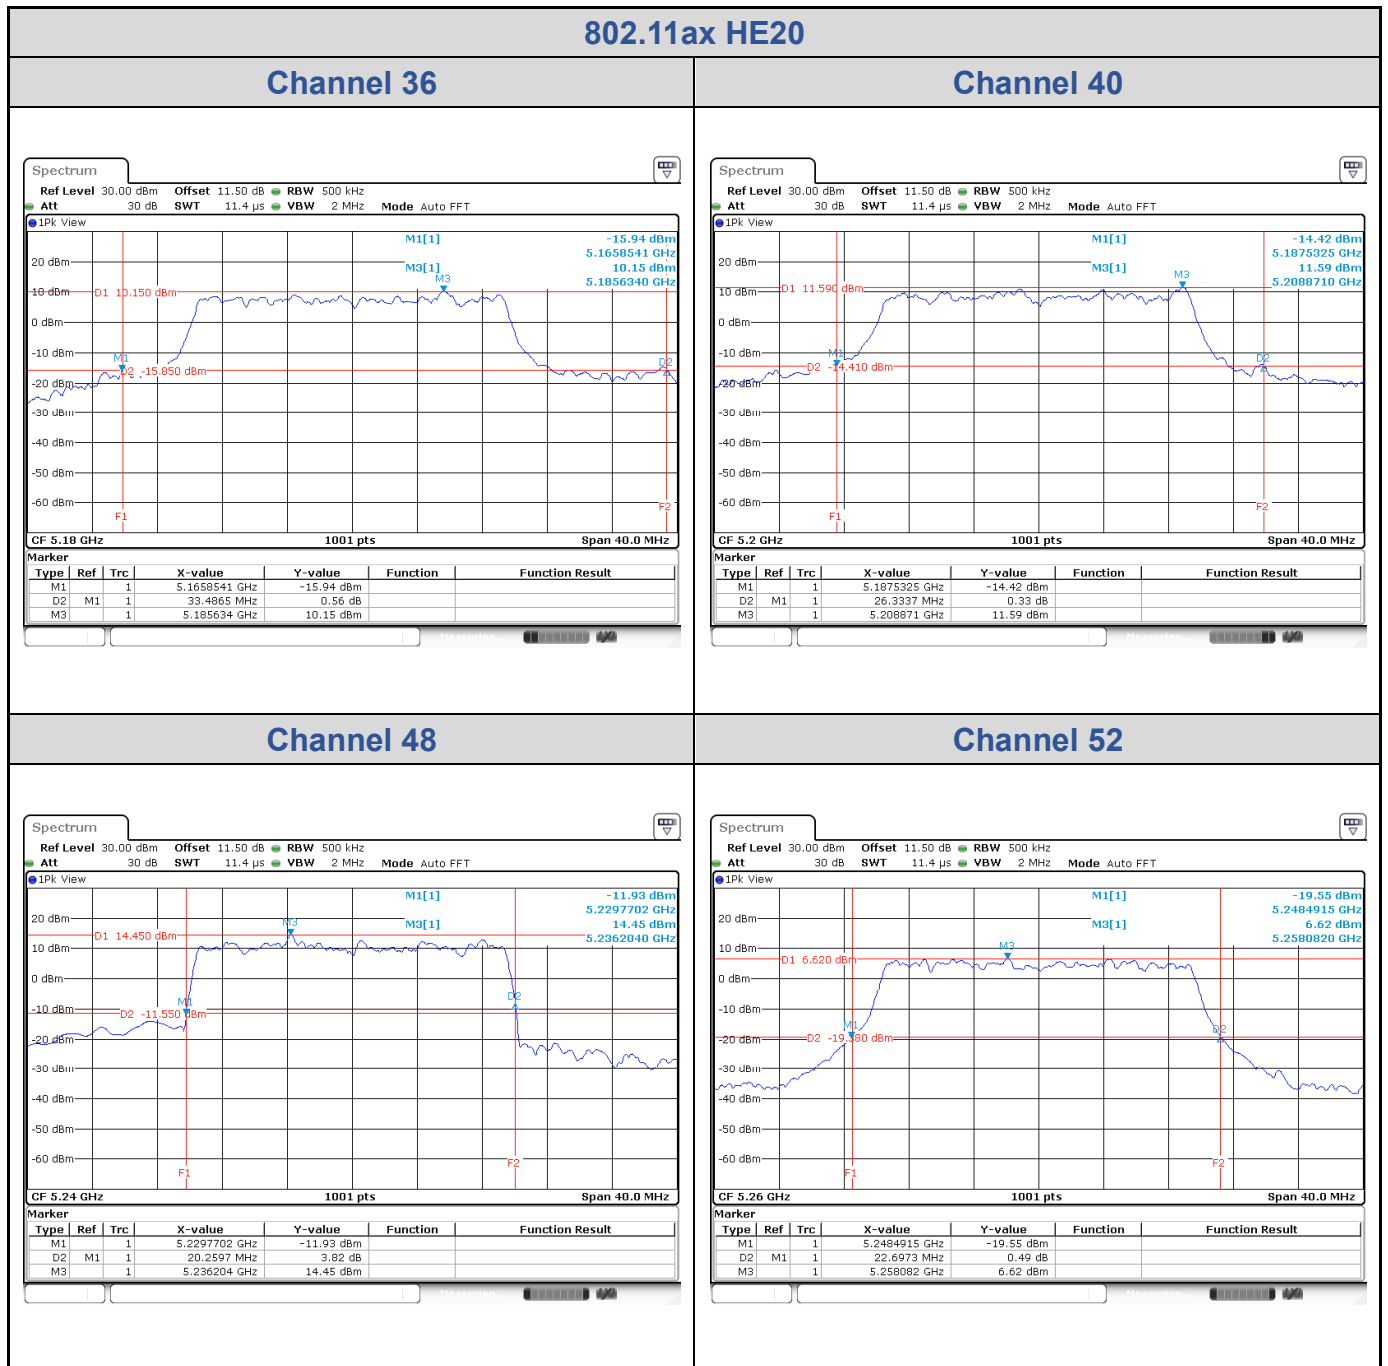

<Chain 3>