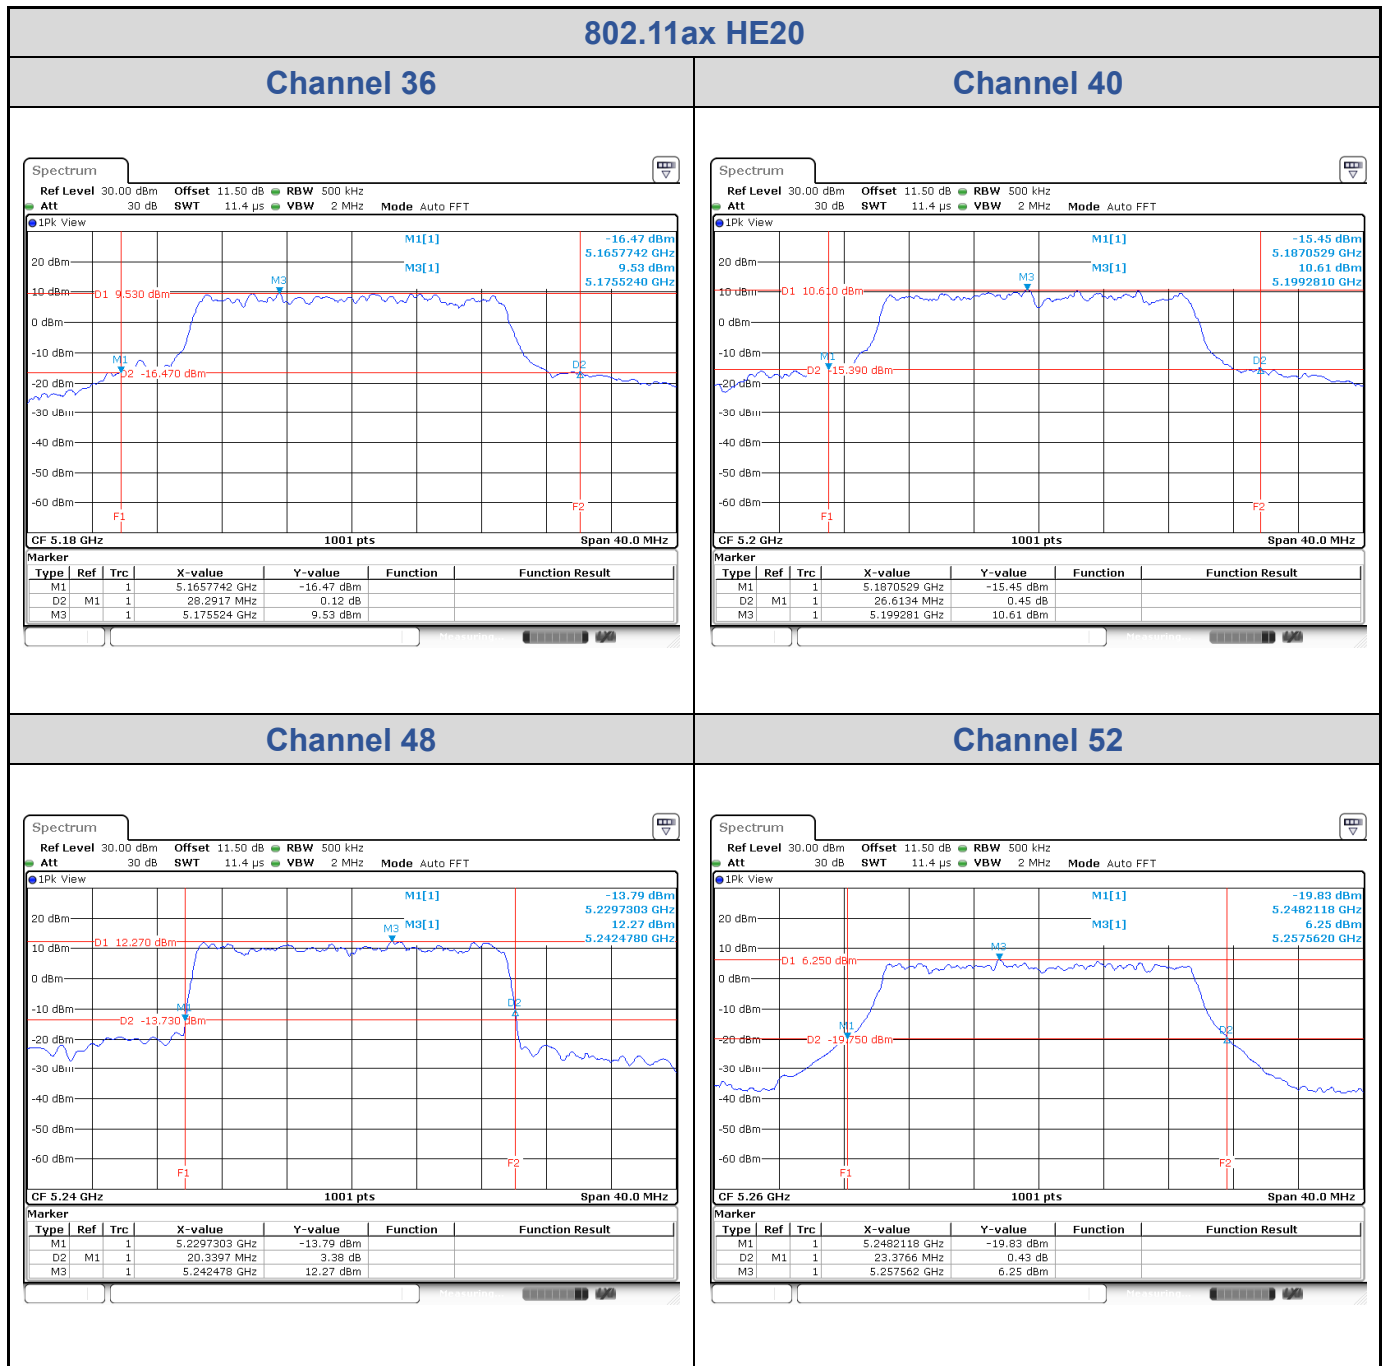

<Chain 1>