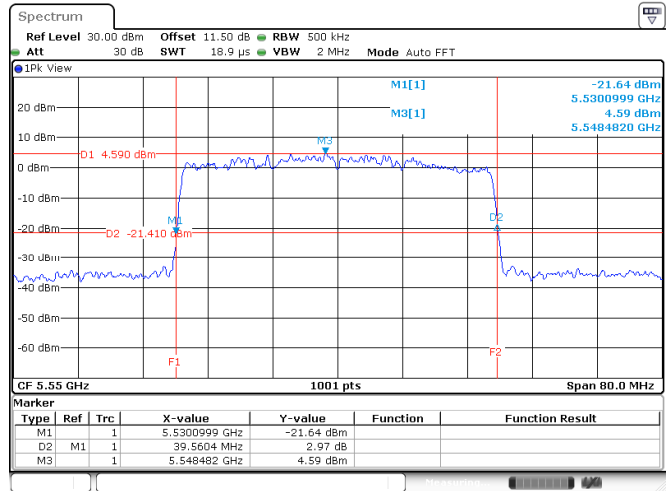

Channel 110