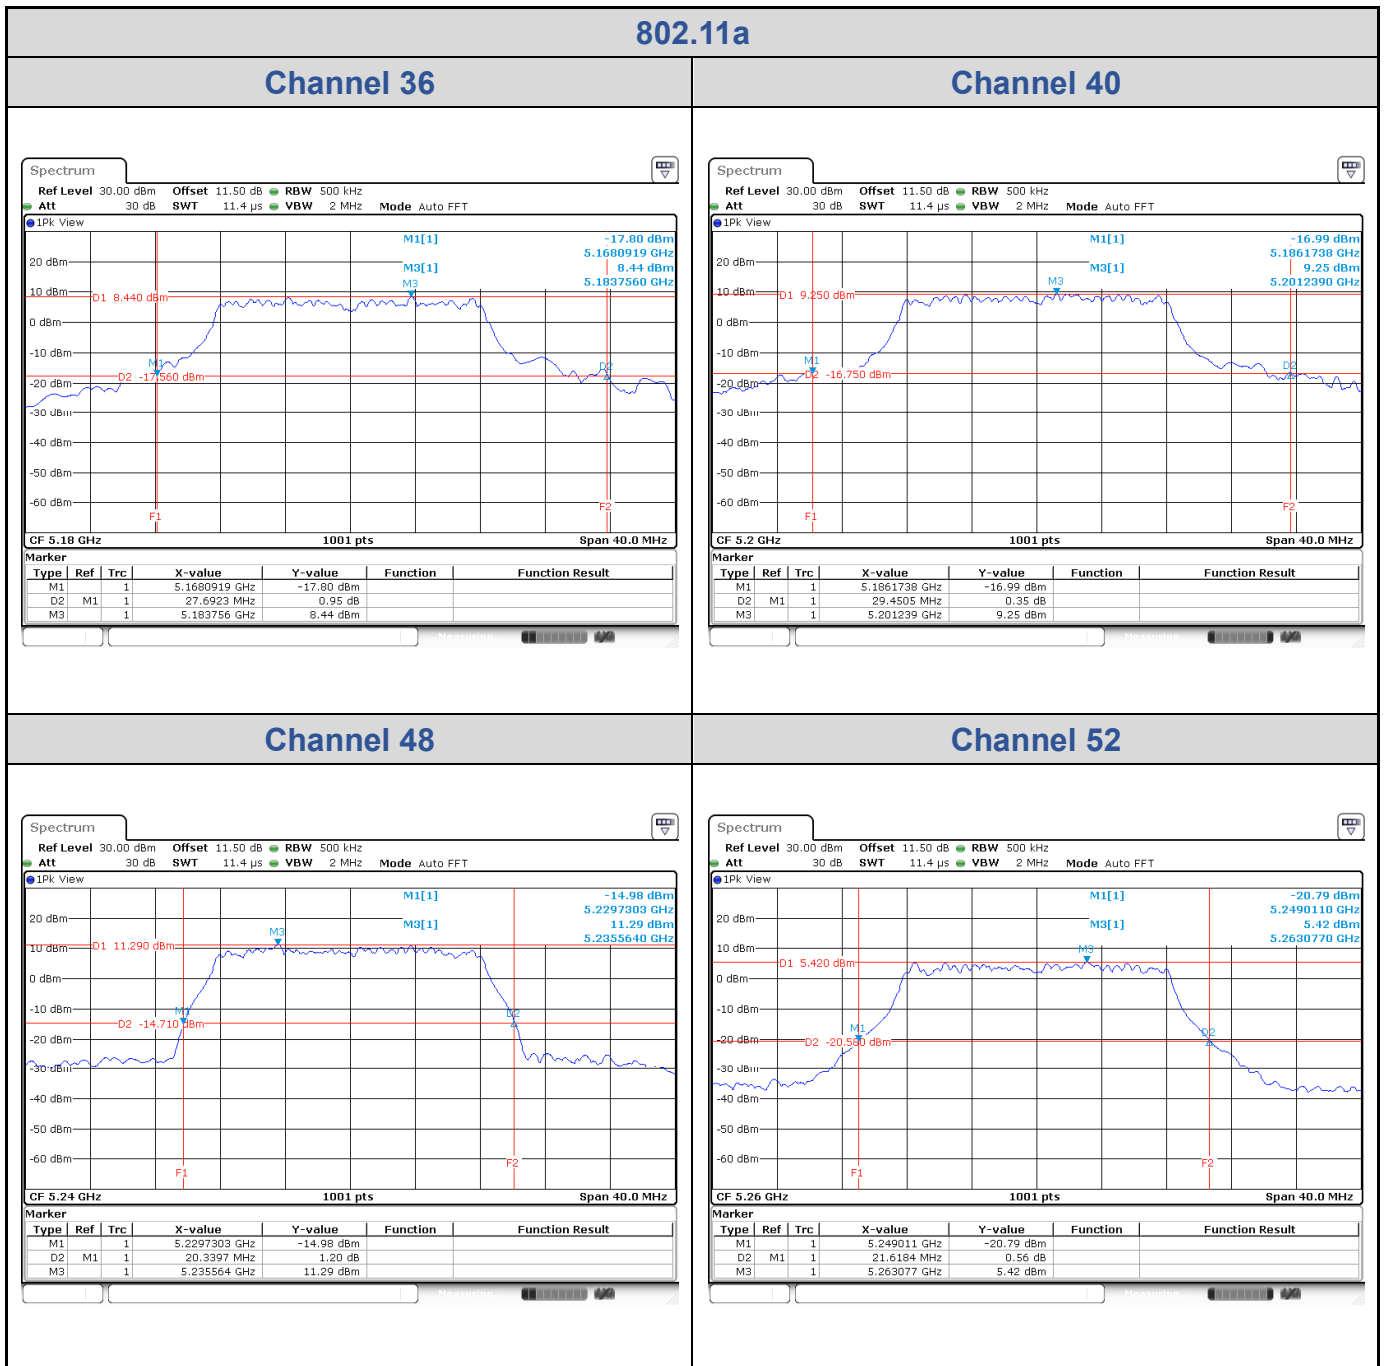

<Chain 3>