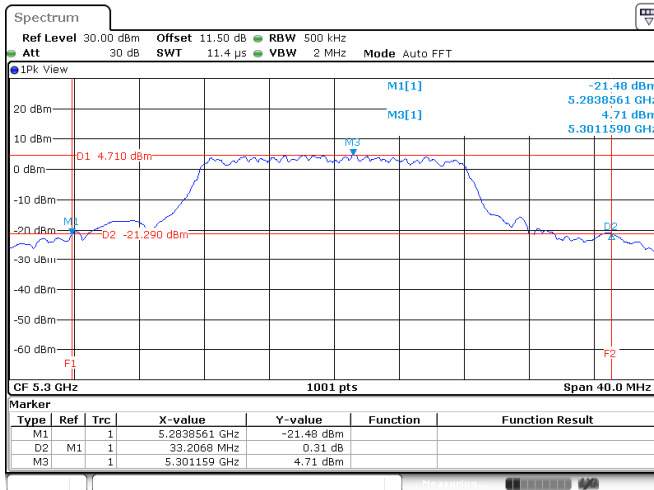

Appendix A: Test Results of Conducted Test_CDD

Test Result of 26 dB Bandwidth

802.11a

Band	Channel	Frequency (MHz)	26 dB Bandwidth (MHz)			
			Chain 0	Chain 1	Chain 2	Chain 3
U-NII-1	36	5180	26.53	28.89	25.93	27.69
	40	5200	32.93	27.61	27.33	29.45
	48	5240	20.50	20.62	20.70	20.34
U-NII-2A	52	5260	22.22	21.94	21.78	21.62
	60	5300	30.97	32.85	33.21	32.49
	64	5320	31.61	28.81	28.01	26.45
U-NII-2C	100	5500	30.37	28.57	27.33	26.81
	116	5580	22.42	22.38	22.02	21.70
	140	5700	26.01	28.57	26.53	23.62

<Chain 0>

802.11a
Channel 48

Channel 52

Channel 60

Channel 64

802.11a
Channel 100
Channel 116

Channel 140

<Chain 1>

802.11a
Channel 60

Channel 64

Channel 100

Channel 116

<Chain 2>

802.11a
Channel 60

Channel 64

Channel 100