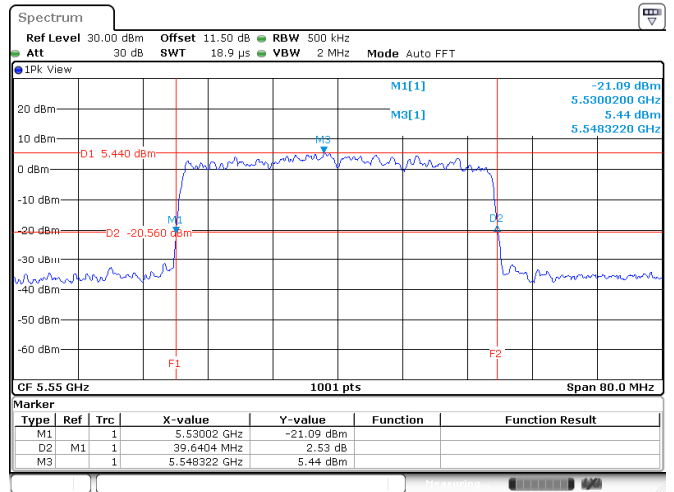

Channel 110

Channel 134

<Chain 2>

802.11ax HE40
Channel 102

Channel 110

Channel 134

<Chain 3>

802.11ax HE40

Channel 102

Channel 110

Channel 134

802.11ax HE80

Band	Channel	Frequency (MHz)	26 dB Bandwidth (MHz)			
			Chain 0	Chain 1	Chain 2	Chain 3
U-NII-1	42	5210	82.96	79.92	81.84	80.08
U-NII-2A	58	5290	80.56	83.28	80.40	80.24
U-NII-2C	106	5530	81.20	79.92	82.80	82.48
	122	5610	79.92	79.92	80.08	79.92