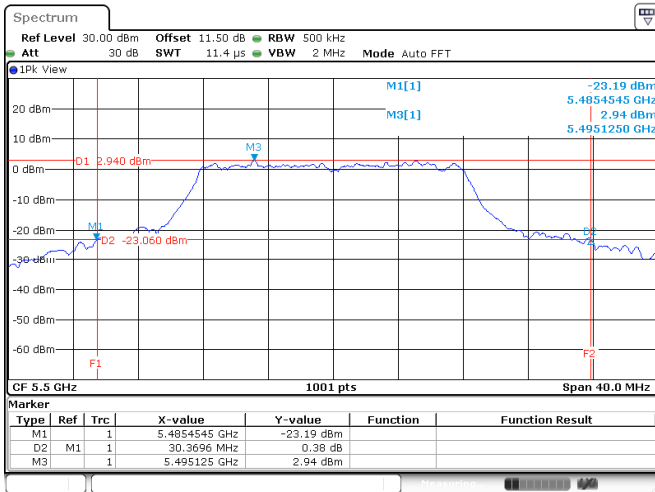

Appendix A: Test Results of Conducted Test_CDD

Test Result of 26 dB Bandwidth

802.11a

Band	Channel	Frequency (MHz)	26 dB Bandwidth (MHz)			
			Chain 0	Chain 1	Chain 2	Chain 3
U-NII-1	36	5180	26.53	28.89	25.93	27.69
	40	5200	32.93	27.61	27.33	29.45
	48	5240	20.50	20.62	20.70	20.34
U-NII-2A	52	5260	22.22	21.94	21.78	21.62
	60	5300	30.97	32.85	33.21	32.49
	64	5320	31.61	28.81	28.01	26.45
U-NII-2C	100	5500	30.37	28.57	27.33	26.81
	116	5580	22.42	22.38	22.02	21.70
	140	5700	26.01	28.57	26.53	23.62

<Chain 0>

802.11a
Channel 48

Channel 52

Channel 60

Channel 64

802.11a
Channel 100
Channel 116

Channel 140

<Chain 1>