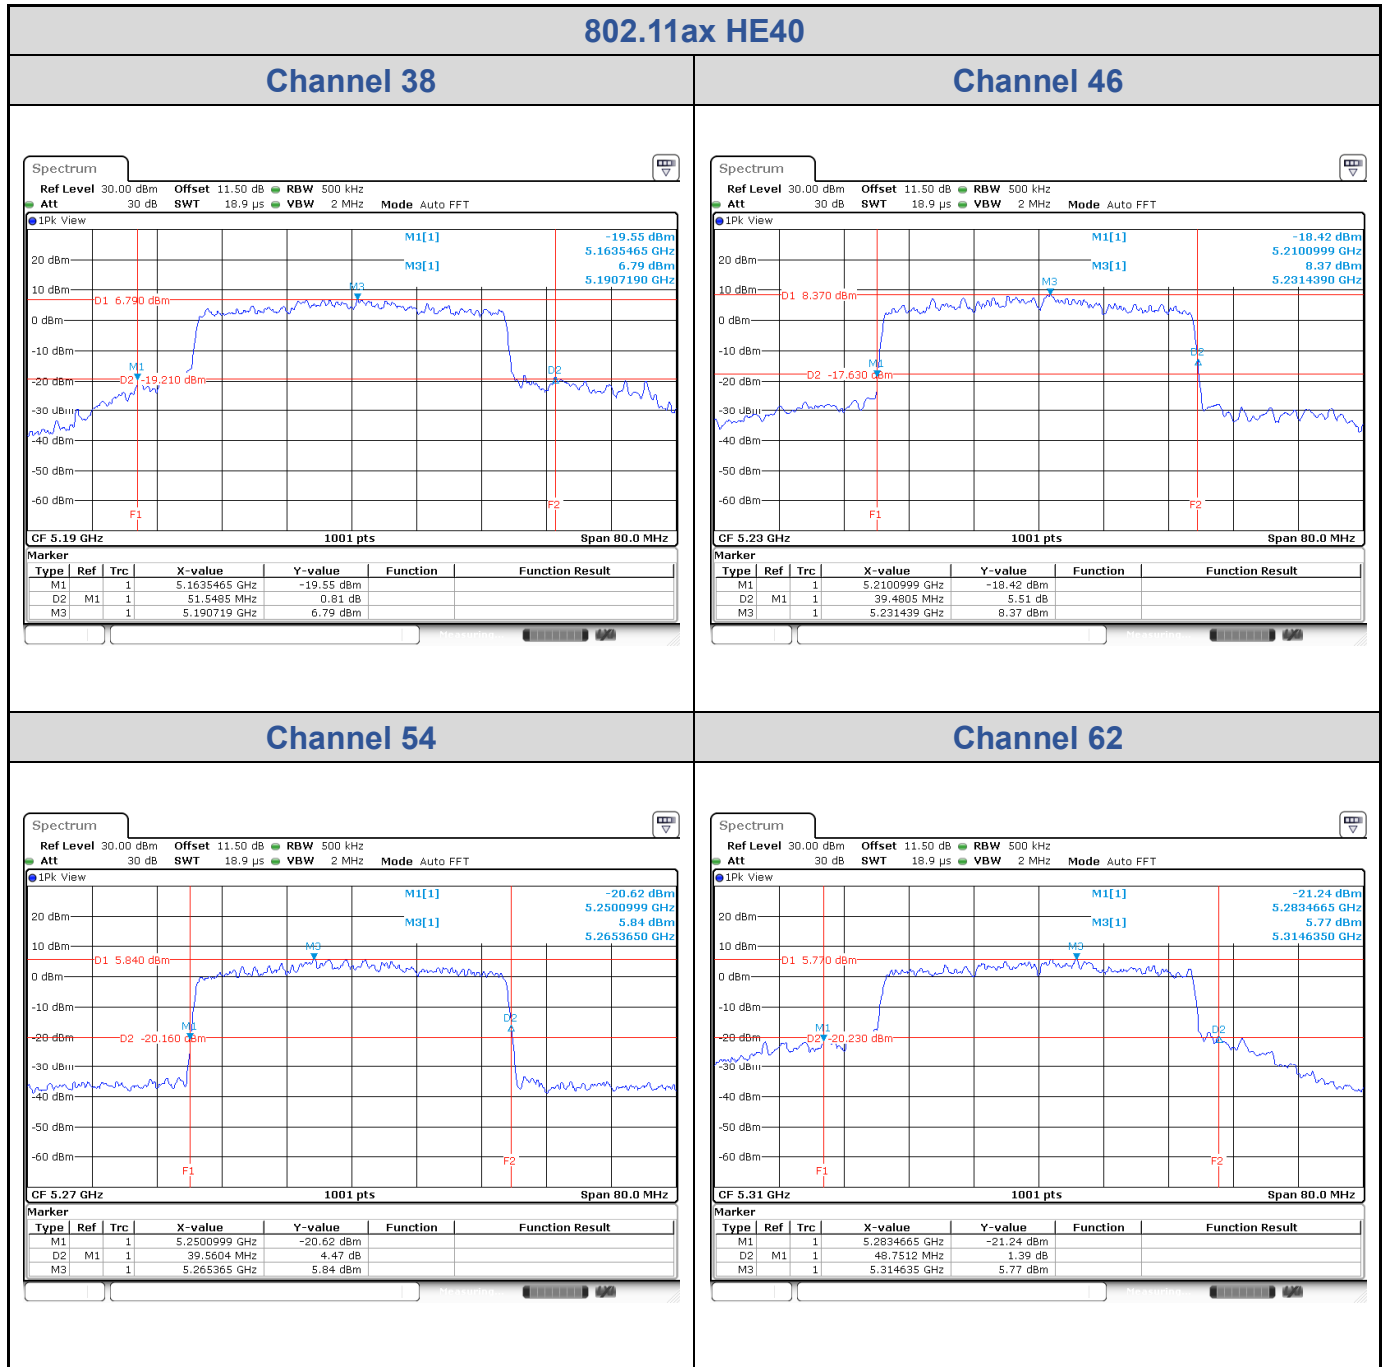

<Chain 0>

802.11ax HE40
Channel 54

Channel 62

Channel 102

Channel 110

<Chain 1>

802.11ax HE40

Channel 102

Channel 110

Channel 134

<Chain 2>

802.11ax HE40
Channel 102

Channel 110

Channel 134

<Chain 3>

802.11ax HE40