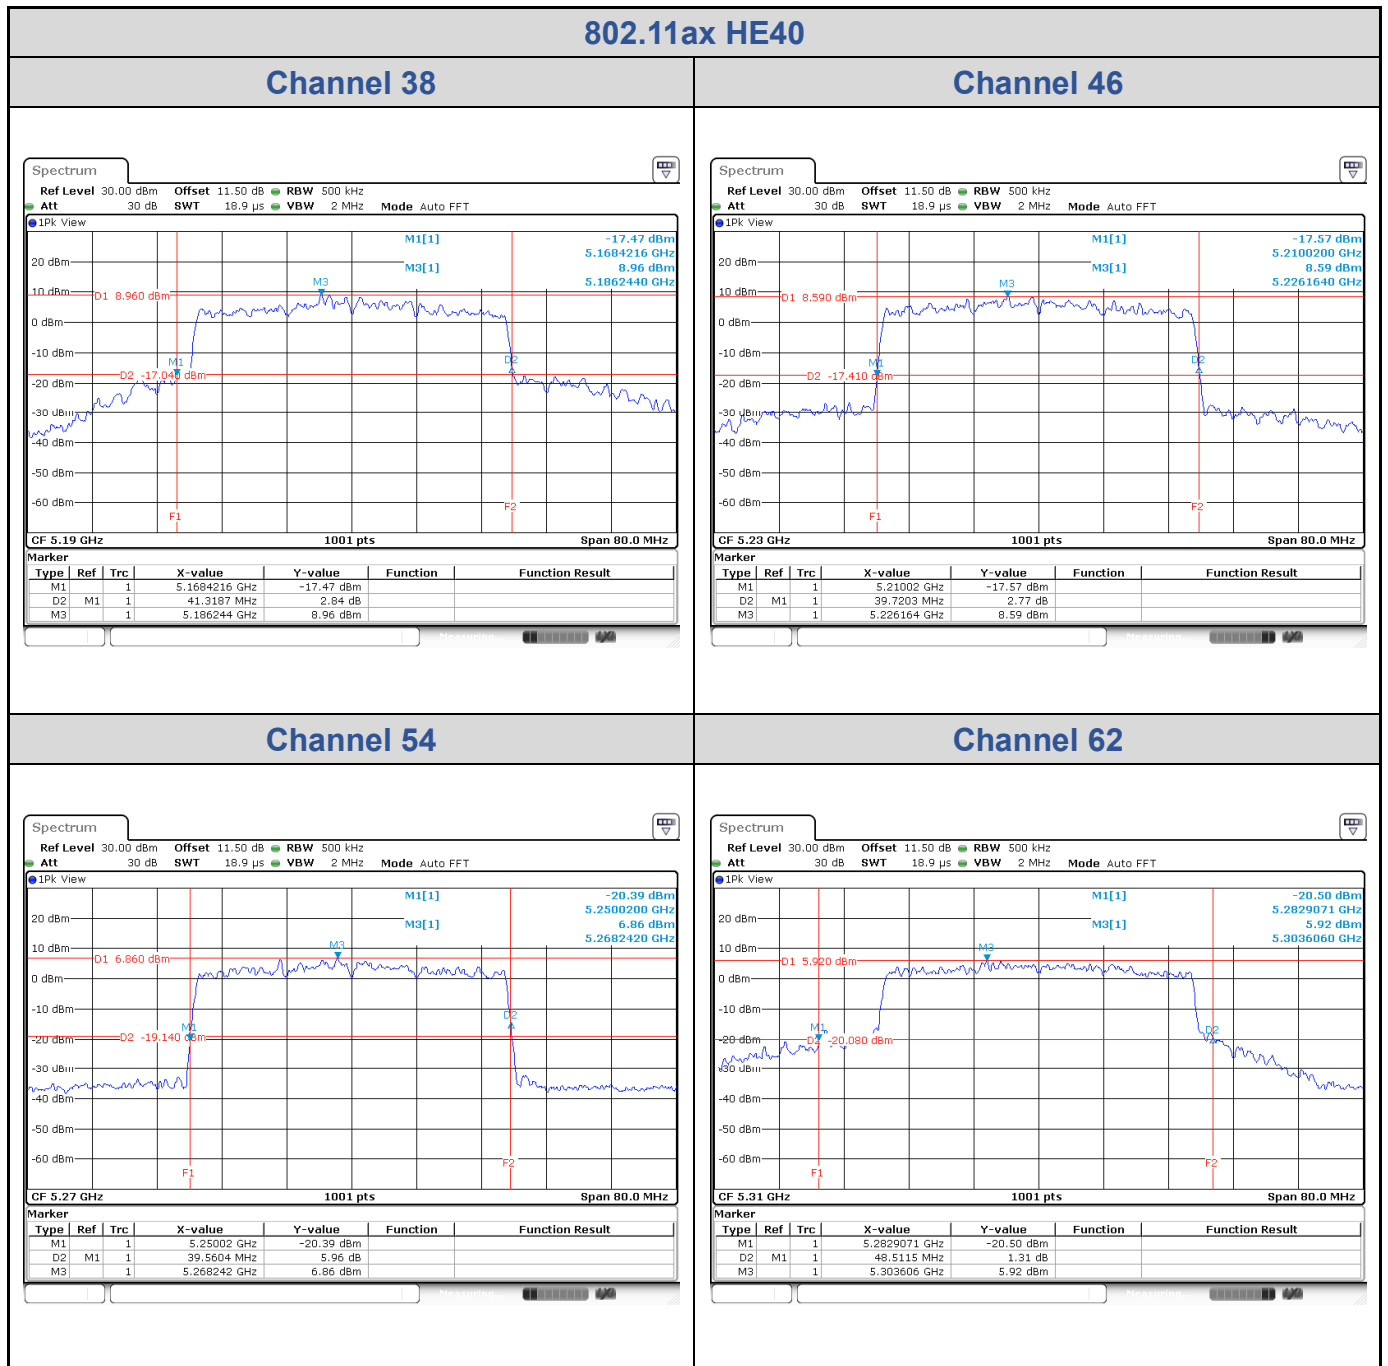

Channel 110

Channel 134

<Chain 2>

802.11ax HE40
Channel 102

Channel 110

Channel 134

<Chain 3>

802.11ax HE40