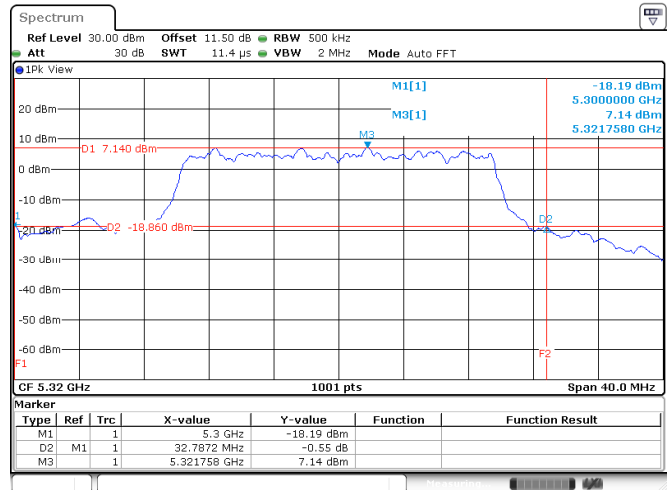

802.11ax HE20

Channel 60

Channel 64

Channel 100

Channel 116