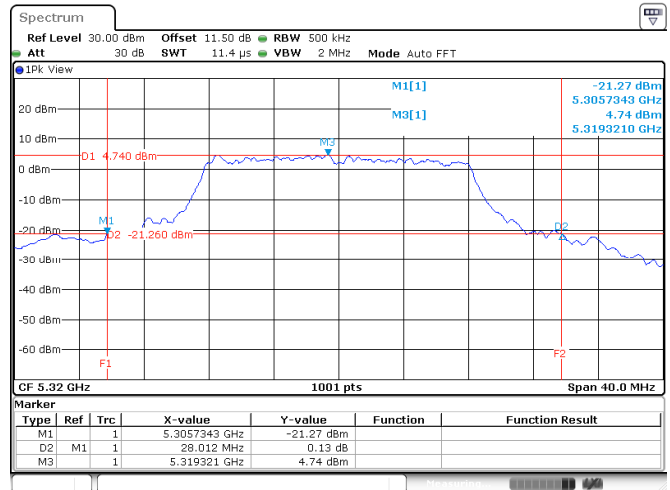

Appendix A: Test Results of Conducted Test_CDD

Test Result of 26 dB Bandwidth

802.11a

Band	Channel	Frequency (MHz)	26 dB Bandwidth (MHz)			
			Chain 0	Chain 1	Chain 2	Chain 3
U-NII-1	36	5180	26.53	28.89	25.93	27.69
	40	5200	32.93	27.61	27.33	29.45
	48	5240	20.50	20.62	20.70	20.34
U-NII-2A	52	5260	22.22	21.94	21.78	21.62
	60	5300	30.97	32.85	33.21	32.49
	64	5320	31.61	28.81	28.01	26.45
U-NII-2C	100	5500	30.37	28.57	27.33	26.81
	116	5580	22.42	22.38	22.02	21.70
	140	5700	26.01	28.57	26.53	23.62

<Chain 0>

802.11a
Channel 48

Channel 52

Channel 60

Channel 64

802.11a
Channel 100
Channel 116

Channel 140

<Chain 1>

802.11a
Channel 60

Channel 64

Channel 100

Channel 116

<Chain 2>

802.11a
Channel 60

Channel 64

Channel 100