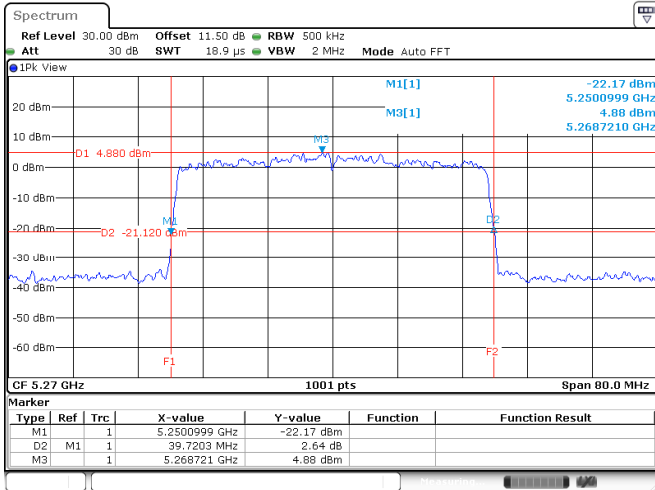

802.11ax HE40

Channel 54