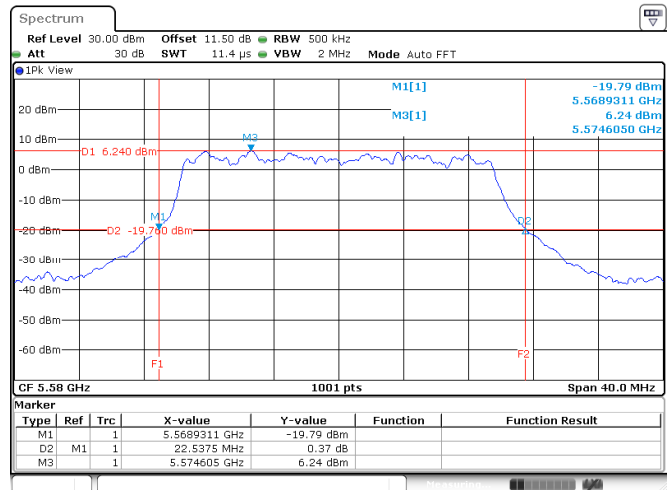

Channel 116