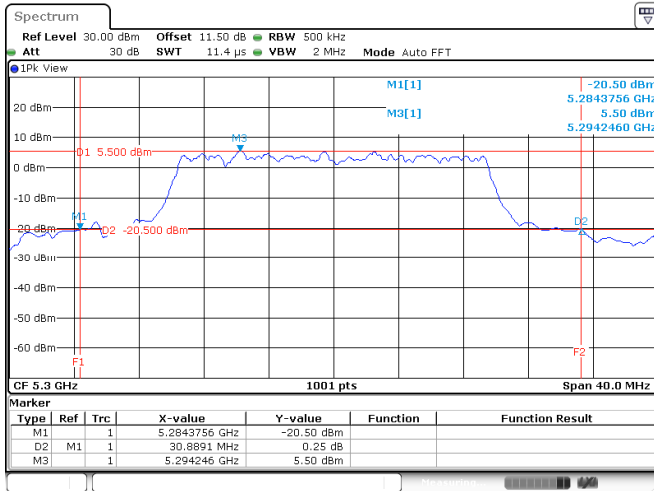

802.11ax HE20

Channel 48

Channel 52

Channel 60

Channel 64