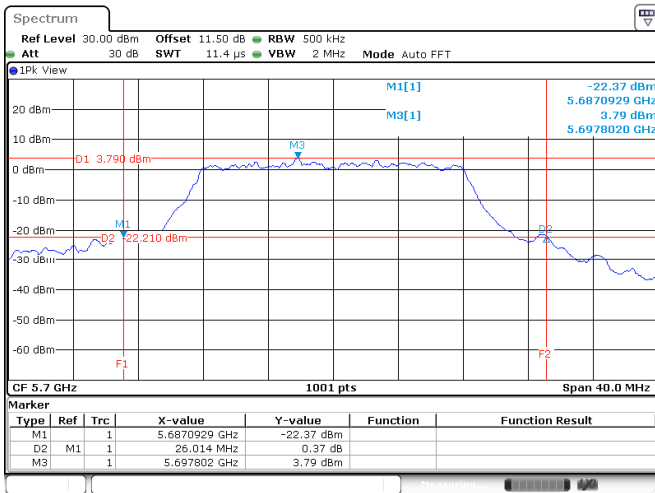

Appendix A: Test Results of Conducted Test_CDD

Test Result of 26 dB Bandwidth

802.11a

Band	Channel	Frequency (MHz)	26 dB Bandwidth (MHz)			
			Chain 0	Chain 1	Chain 2	Chain 3
U-NII-1	36	5180	26.53	28.89	25.93	27.69
	40	5200	32.93	27.61	27.33	29.45
	48	5240	20.50	20.62	20.70	20.34
U-NII-2A	52	5260	22.22	21.94	21.78	21.62
	60	5300	30.97	32.85	33.21	32.49
	64	5320	31.61	28.81	28.01	26.45
U-NII-2C	100	5500	30.37	28.57	27.33	26.81
	116	5580	22.42	22.38	22.02	21.70
	140	5700	26.01	28.57	26.53	23.62

<Chain 0>

802.11a
Channel 48

Channel 52

Channel 60

Channel 64

802.11a
Channel 100
Channel 116

Channel 140

<Chain 1>