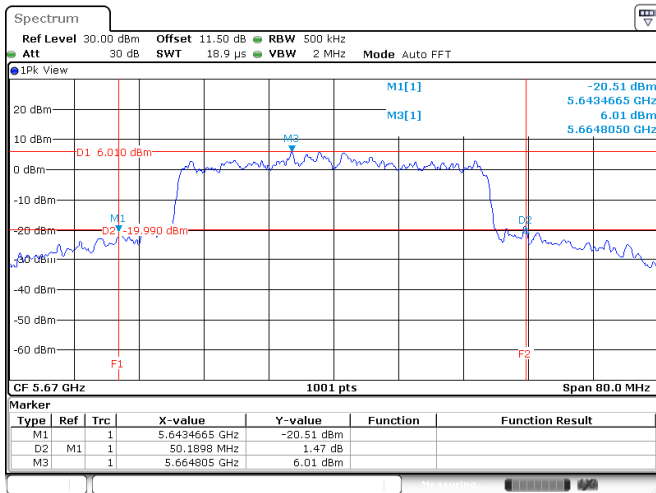

Channel 110

Channel 134

<Chain 2>

802.11ax HE40
Channel 102

Channel 110

Channel 134

<Chain 3>

802.11ax HE40

Channel 102

Channel 110

Channel 134

802.11ax HE80

Band	Channel	Frequency (MHz)	26 dB Bandwidth (MHz)			
			Chain 0	Chain 1	Chain 2	Chain 3
U-NII-1	42	5210	82.96	79.92	81.84	80.08
U-NII-2A	58	5290	80.56	83.28	80.40	80.24
U-NII-2C	106	5530	81.20	79.92	82.80	82.48
	122	5610	79.92	79.92	80.08	79.92