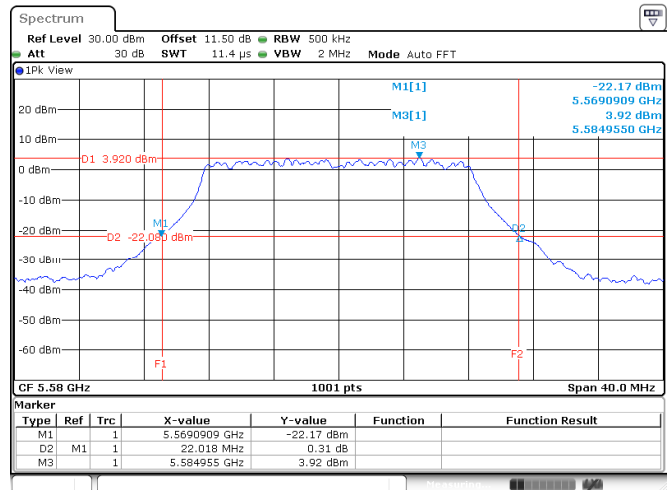

Channel 116