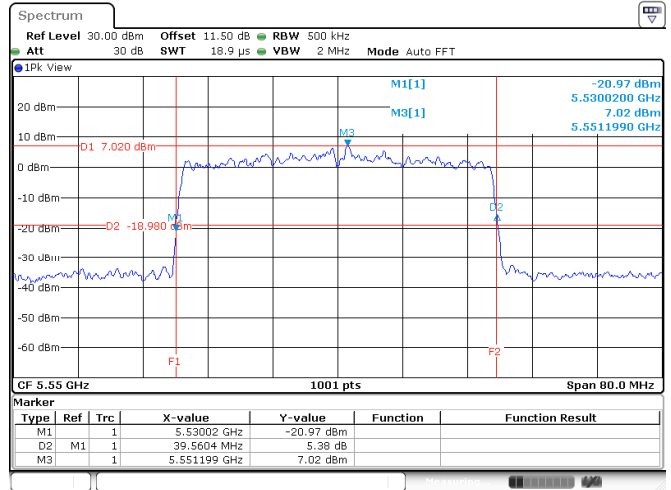

Channel 110

Channel 134

<Chain 2>

802.11ax HE40
Channel 102

Channel 110

Channel 134

<Chain 3>

802.11ax HE40

Channel 102

Channel 110

Channel 134

802.11ax HE80

Band	Channel	Frequency (MHz)	26 dB Bandwidth (MHz)			
			Chain 0	Chain 1	Chain 2	Chain 3
U-NII-1	42	5210	82.96	79.92	81.84	80.08
U-NII-2A	58	5290	80.56	83.28	80.40	80.24
U-NII-2C	106	5530	81.20	79.92	82.80	82.48
	122	5610	79.92	79.92	80.08	79.92