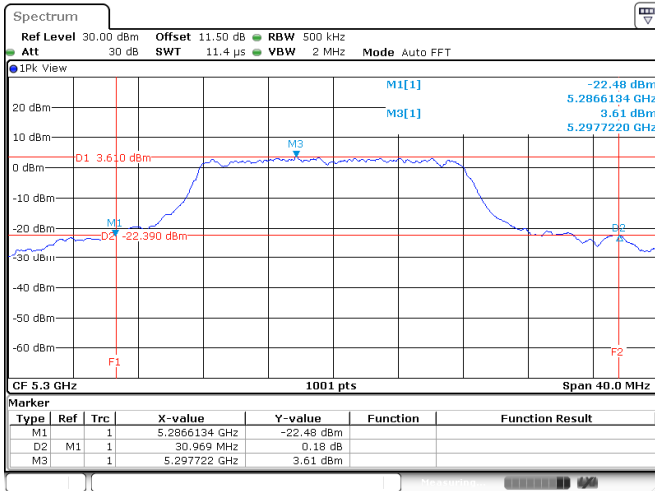

Appendix A: Test Results of Conducted Test_CDD

Test Result of 26 dB Bandwidth

802.11a

Band	Channel	Frequency (MHz)	26 dB Bandwidth (MHz)			
			Chain 0	Chain 1	Chain 2	Chain 3
U-NII-1	36	5180	26.53	28.89	25.93	27.69
	40	5200	32.93	27.61	27.33	29.45
	48	5240	20.50	20.62	20.70	20.34
U-NII-2A	52	5260	22.22	21.94	21.78	21.62
	60	5300	30.97	32.85	33.21	32.49
	64	5320	31.61	28.81	28.01	26.45
U-NII-2C	100	5500	30.37	28.57	27.33	26.81
	116	5580	22.42	22.38	22.02	21.70
	140	5700	26.01	28.57	26.53	23.62

<Chain 0>

802.11a
Channel 48

Channel 52

Channel 60

Channel 64

802.11a
Channel 100
Channel 116

Channel 140

<Chain 1>