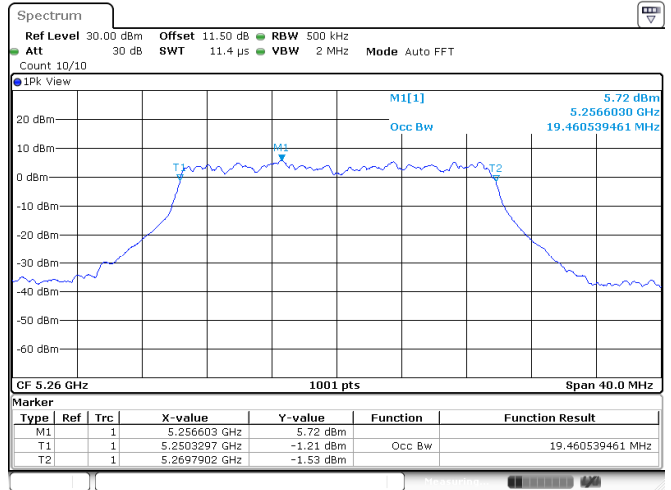

802.11ax HE20

Channel 48

Channel 52

Channel 60

Channel 64