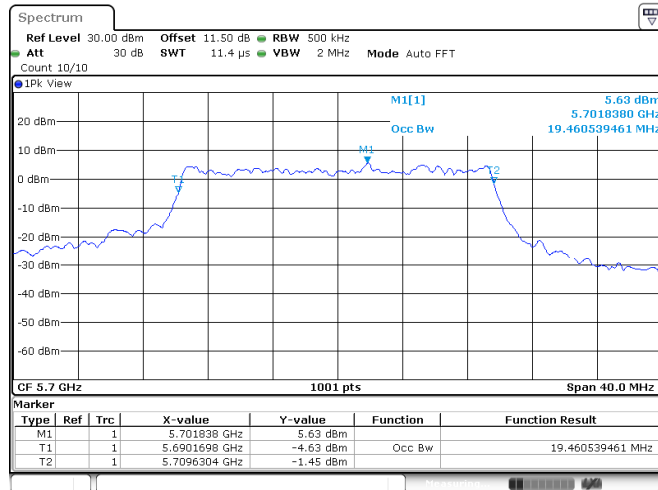

802.11ax HE20

Channel 140