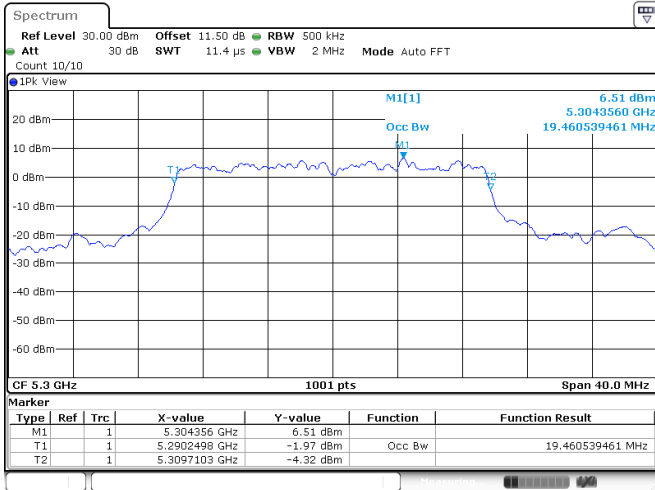

Channel 149

<Chain 1>

802.11ax HE20
Channel 60

Channel 64

Channel 100

Channel 116

802.11ax HE20
Channel 140

Channel 149

Channel 157

Channel 165

<Chain 2>

802.11ax HE20
Channel 60

Channel 64

Channel 100

Channel 116

802.11ax HE20
Channel 140