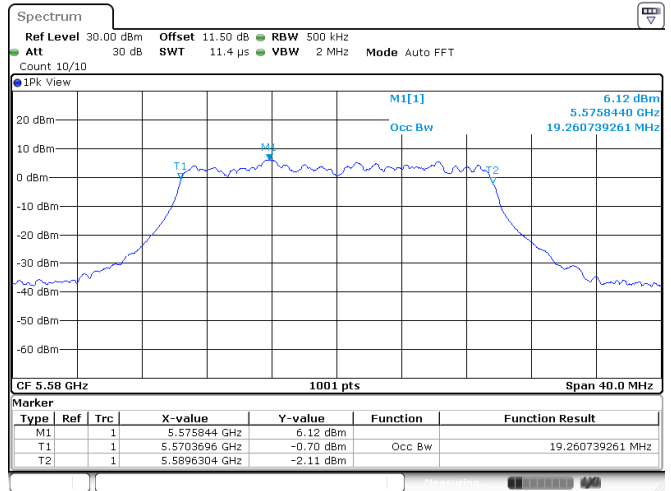

Channel 116