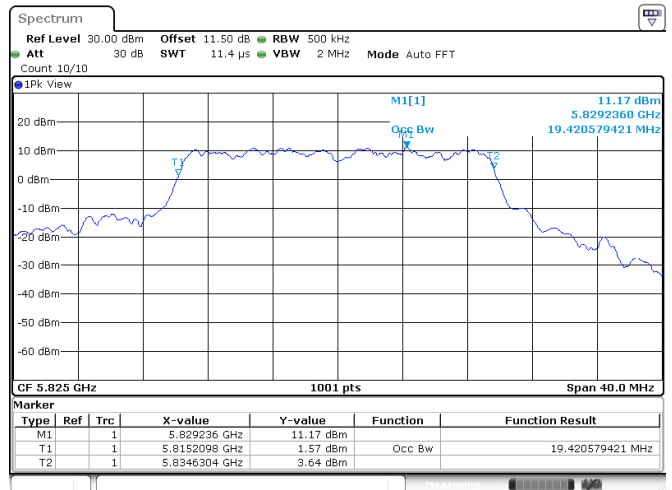

Channel 165