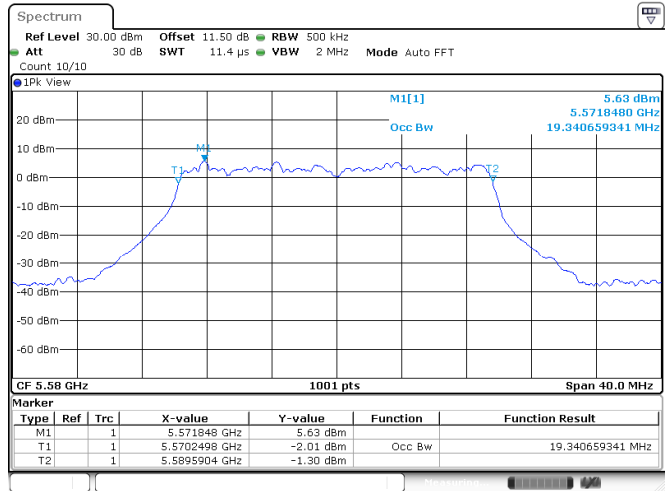

Channel 116