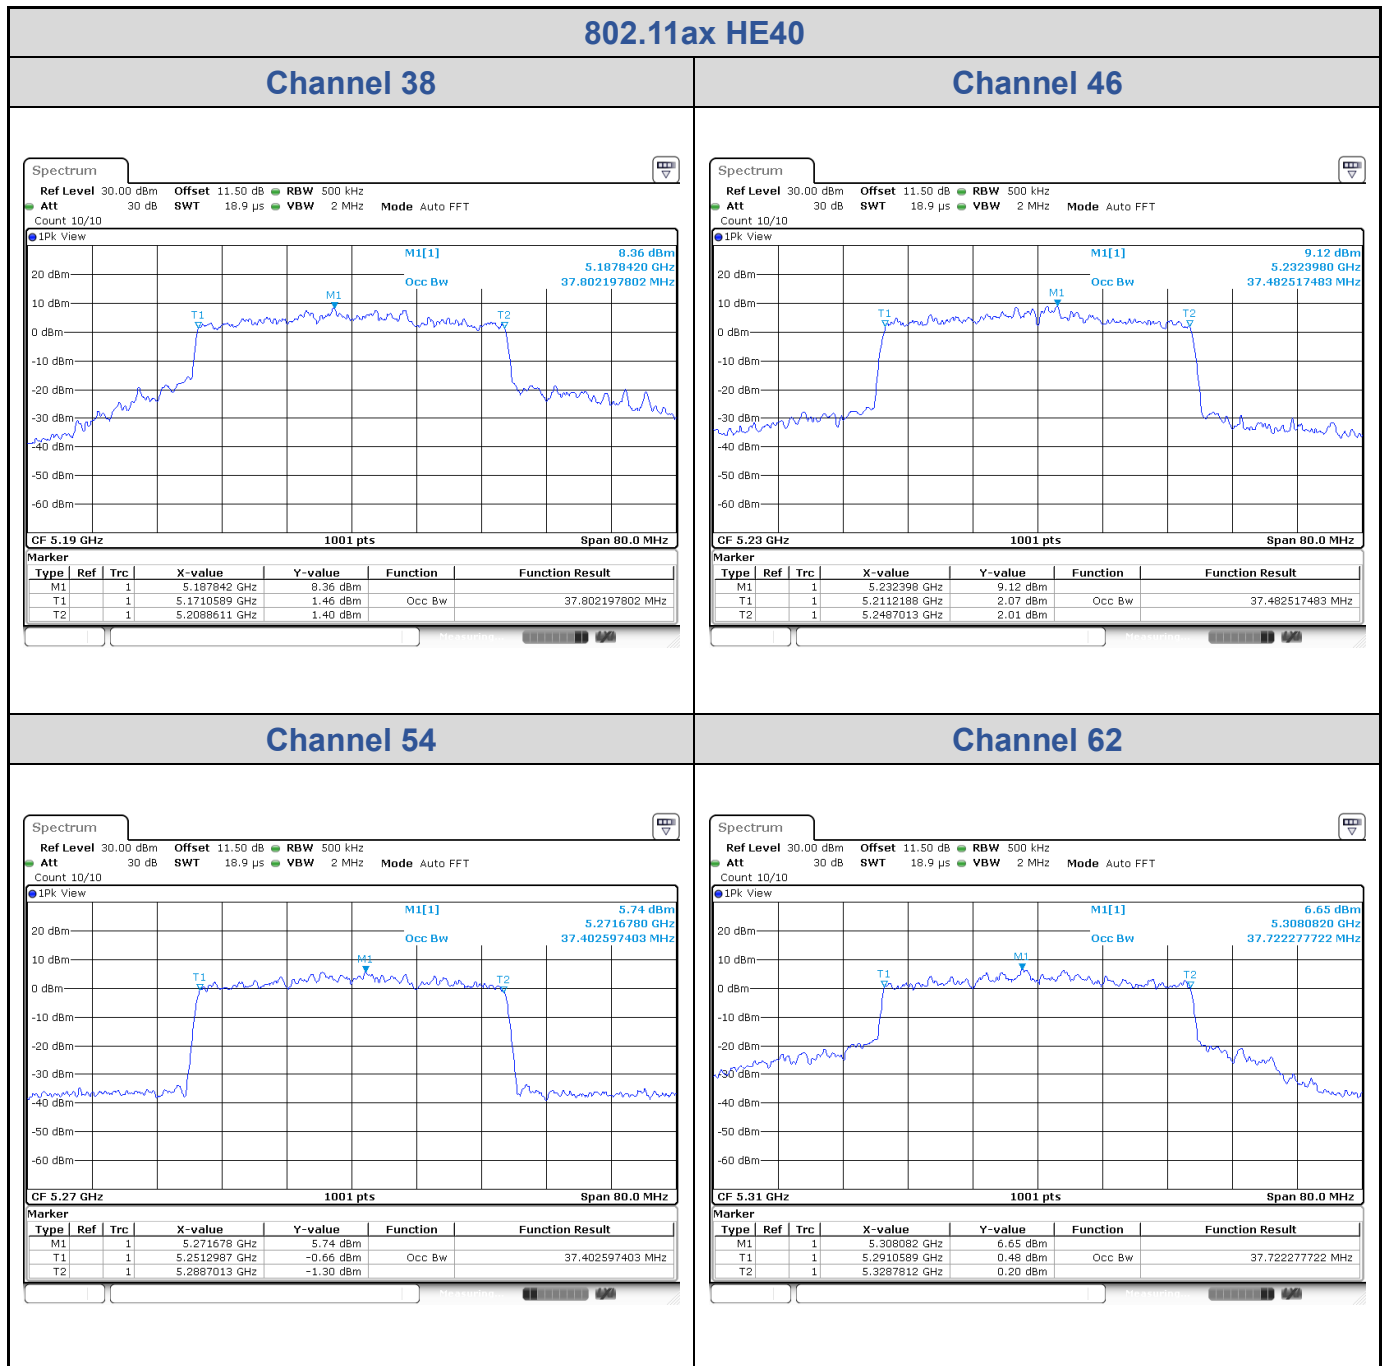

<Chain 0>

802.11ax HE40
Channel 54

Channel 62

Channel 102

Channel 110

802.11ax HE40
Channel 134

Channel 151

Channel 159

<Chain 1>

802.11ax HE40
Channel 102

Channel 110

Channel 134

Channel 151

<Chain 2>

802.11ax HE40
Channel 102

Channel 110