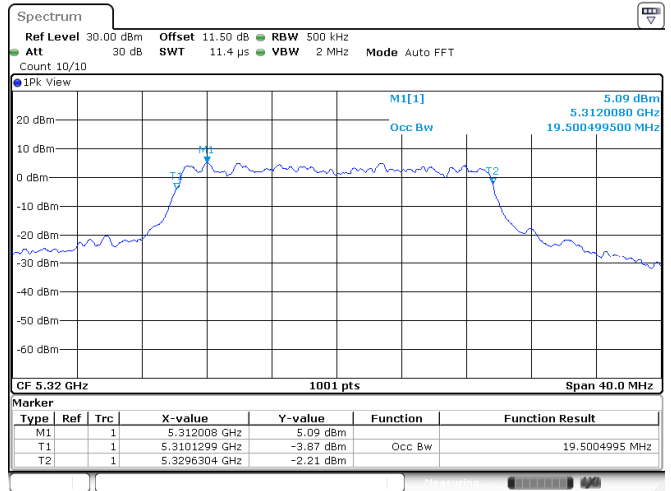

802.11ax HE20

Channel 48

Channel 52

Channel 60

Channel 64