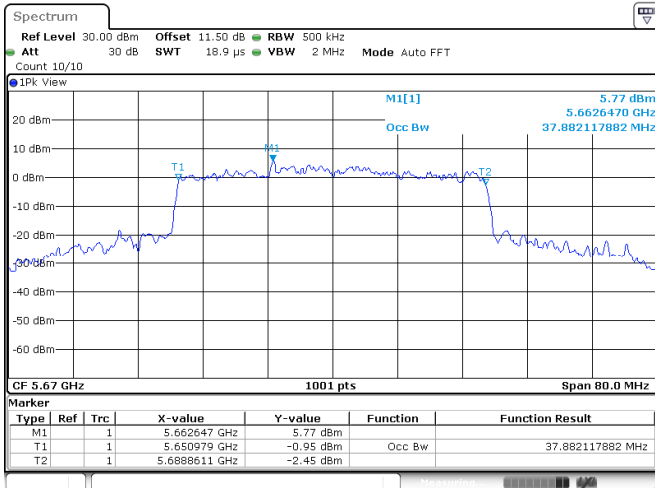

Channel 134