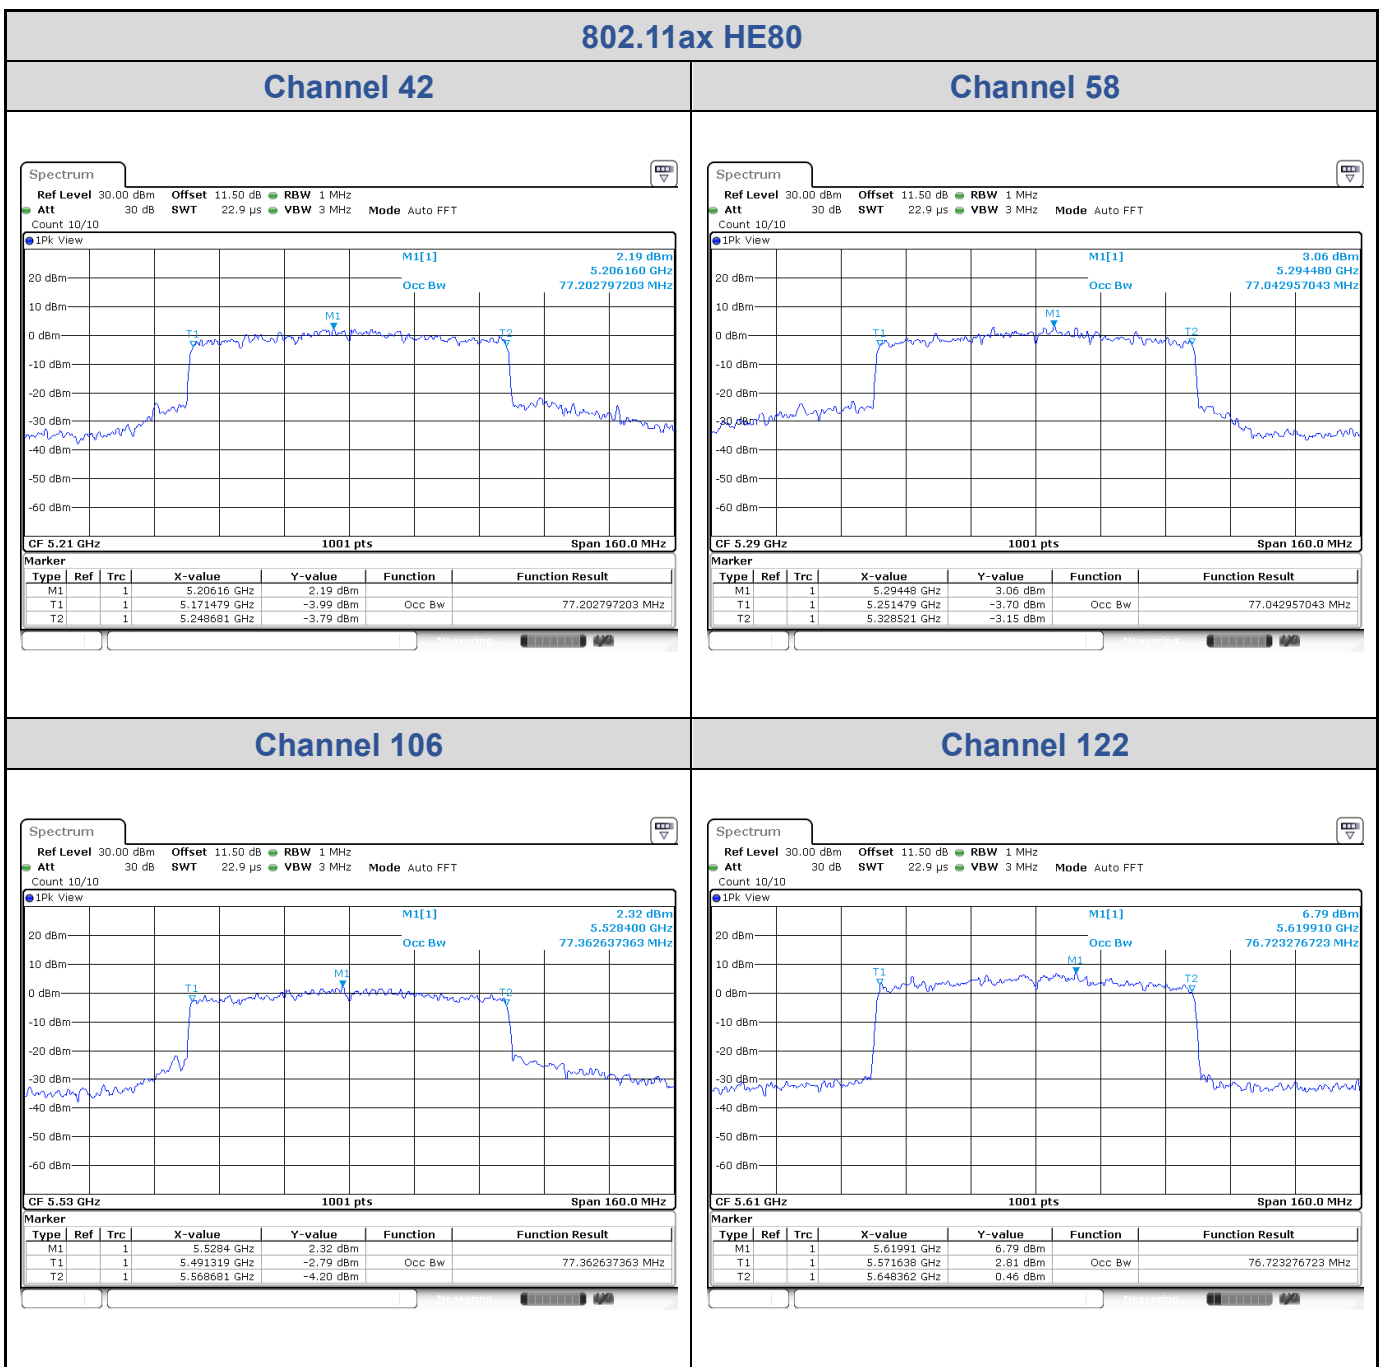

802.11ax HE80

Band	Channel	Frequency (MHz)	99% Bandwidth (MHz)			
			Chain 0	Chain 1	Chain 2	Chain 3
U-NII-1	42	5210	77.20	77.20	77.20	77.36
U-NII-2A	58	5290	77.04	77.04	76.88	77.04
U-NII-2C	106	5530	77.36	77.04	77.04	76.88
	122	5610	76.72	76.72	76.72	76.88
U-NII-3	155	5775	77.20	76.72	77.36	76.88

<Chain 0>