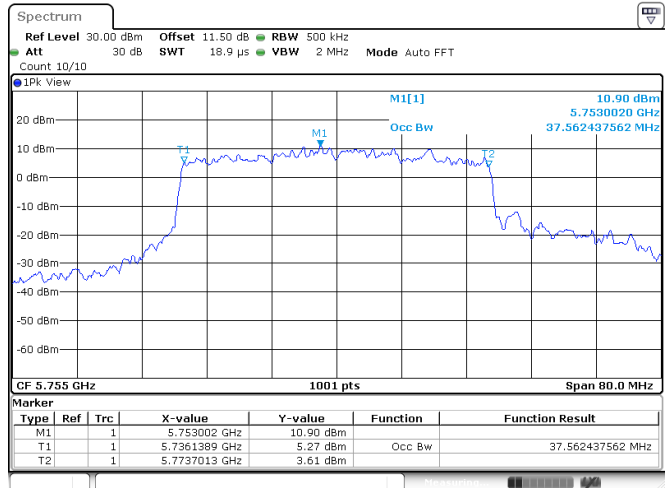

Channel 151