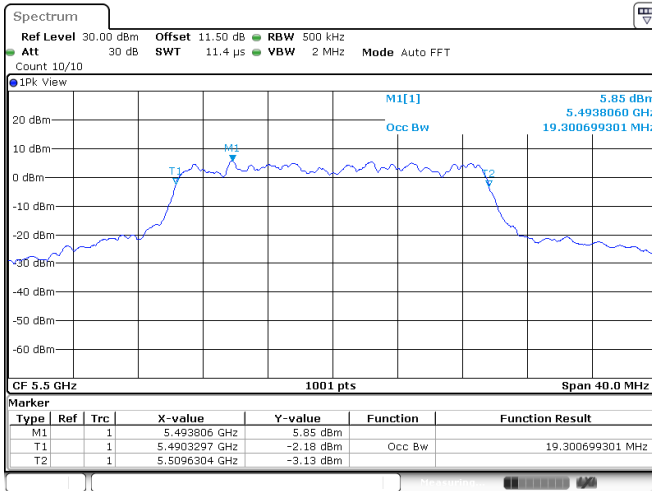

Channel 100