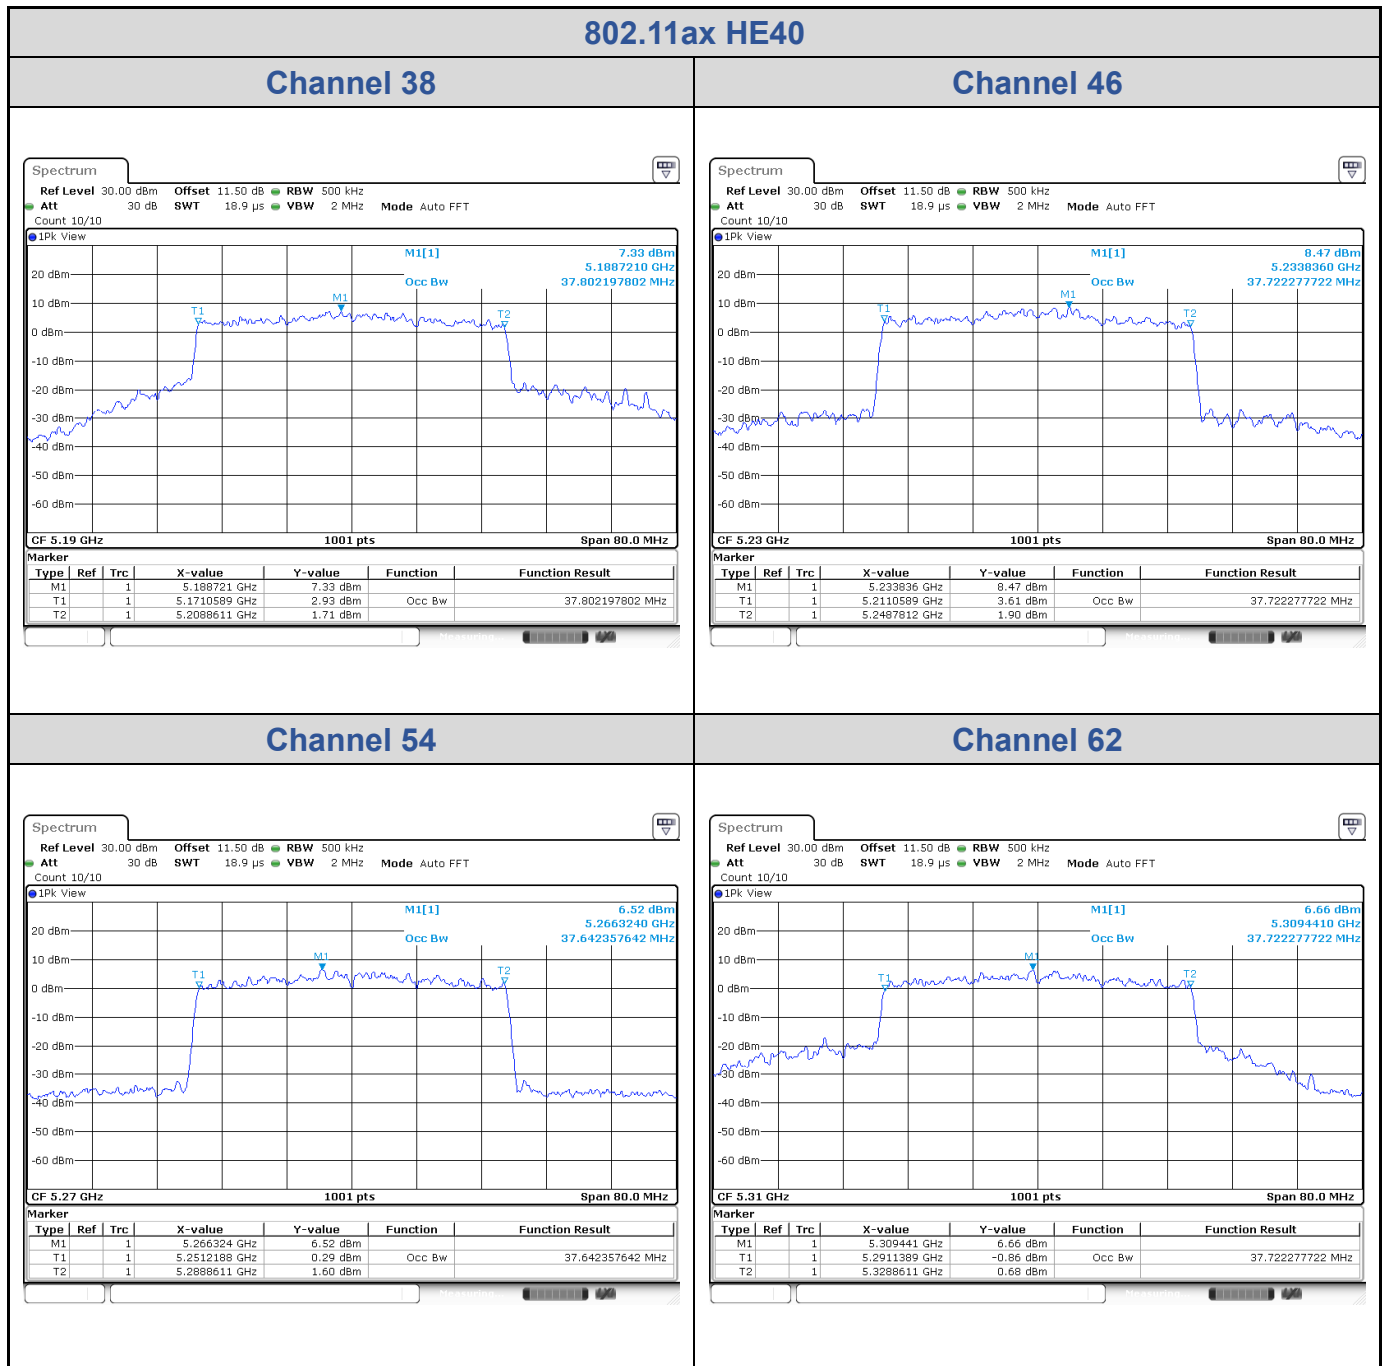

<Chain 3>