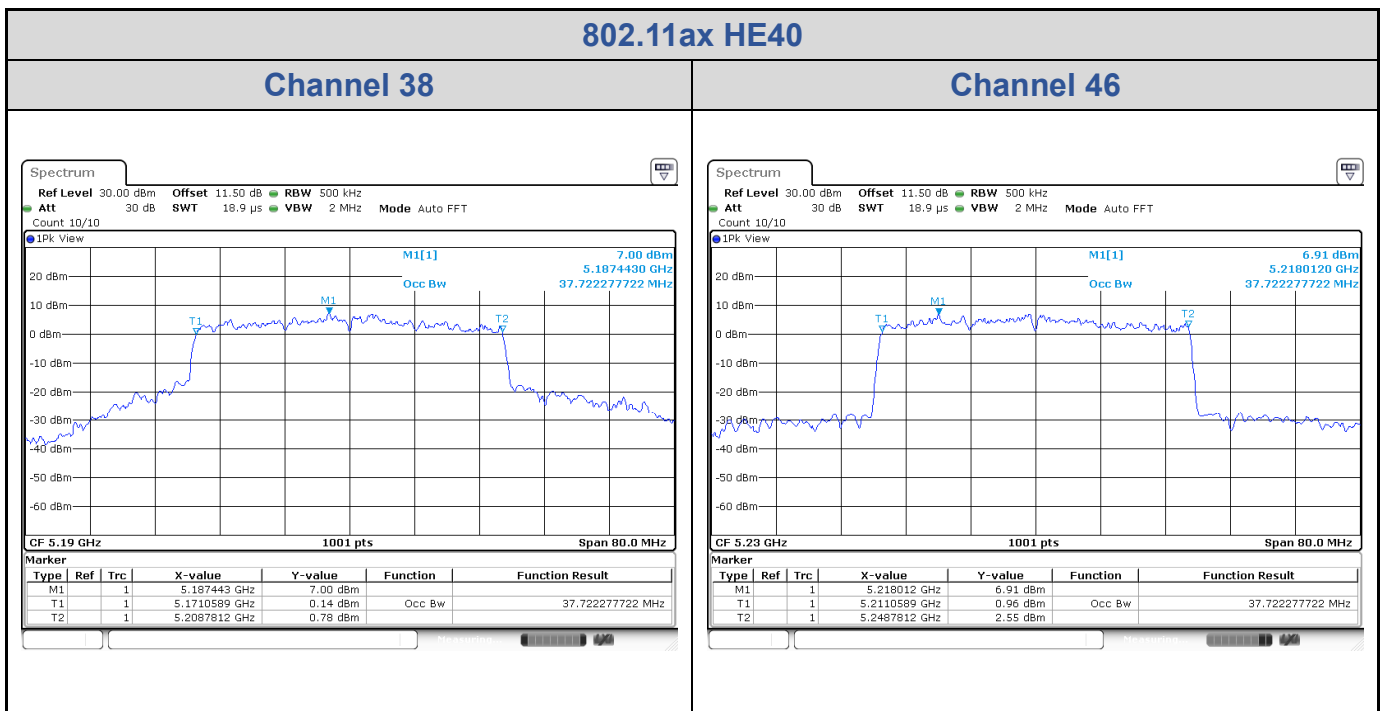

802.11ax HE40

Band	Channel	Frequency (MHz)	99% Bandwidth (MHz)			
			Chain 0	Chain 1	Chain 2	Chain 3
U-NII-1	38	5190	37.72	37.72	37.80	37.80
	46	5230	37.72	37.64	37.48	37.72
U-NII-2A	54	5270	37.64	37.80	37.40	37.64
	62	5310	37.88	37.80	37.72	37.72
U-NII-2C	102	5510	37.80	37.72	37.72	37.72
	110	5550	37.72	37.48	37.80	37.48
	134	5670	37.88	37.96	37.80	37.88
U-NII-3	151	5755	37.88	38.28	37.56	37.72
	159	5795	37.88	37.72	37.64	37.72

<Chain 0>