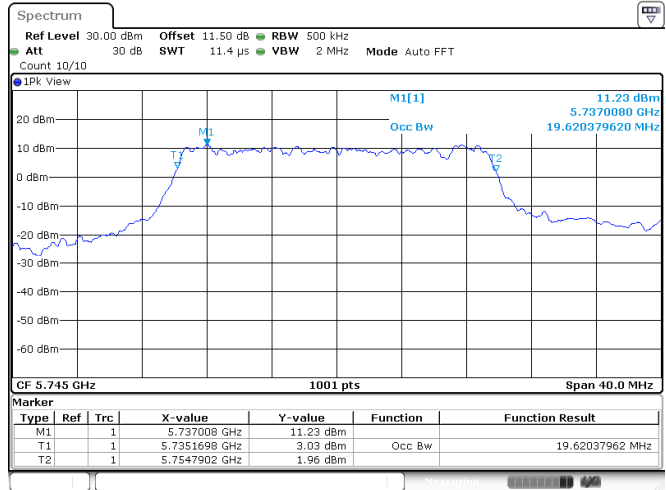

Channel 149

Channel 157

Channel 165

<Chain 3>

802.11ax HE20

Channel 140

Channel 149

Channel 157