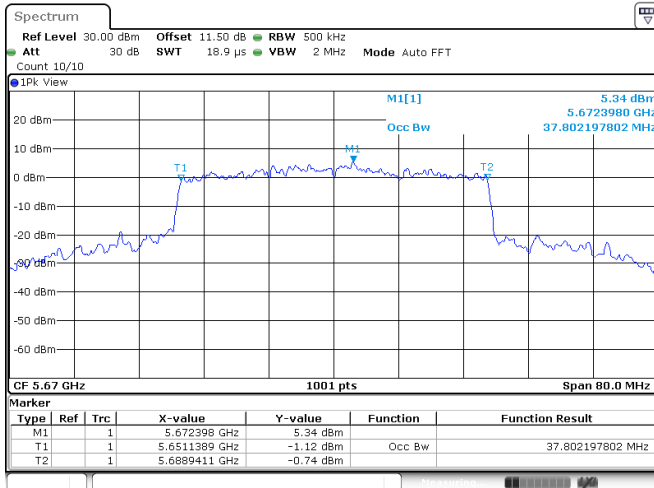

Channel 134