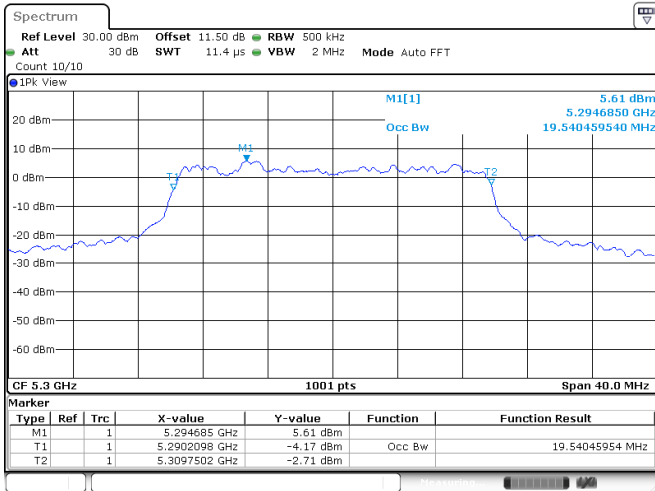

802.11ax HE20

Channel 48

Channel 52

Channel 60

Channel 64