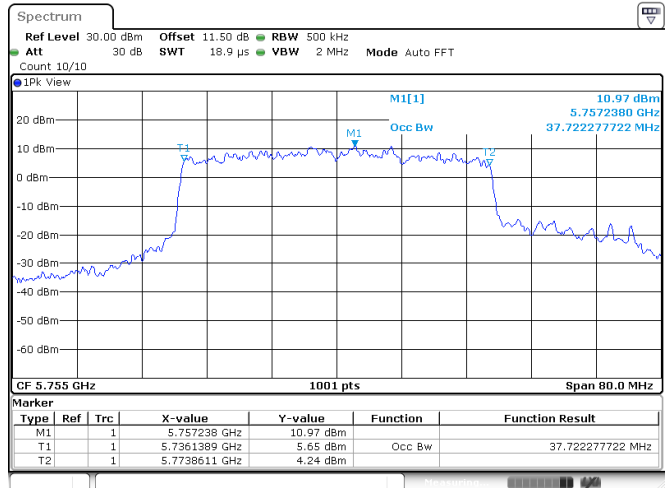

Channel 134

Channel 151

<Chain 3>

802.11ax HE40

Channel 102

Channel 110

Channel 134

Channel 151

802.11ax HE80

Band	Channel	Frequency (MHz)	99% Bandwidth (MHz)			
			Chain 0	Chain 1	Chain 2	Chain 3
U-NII-1	42	5210	77.20	77.20	77.20	77.36
U-NII-2A	58	5290	77.04	77.04	76.88	77.04
U-NII-2C	106	5530	77.36	77.04	77.04	76.88
	122	5610	76.72	76.72	76.72	76.88
U-NII-3	155	5775	77.20	76.72	77.36	76.88