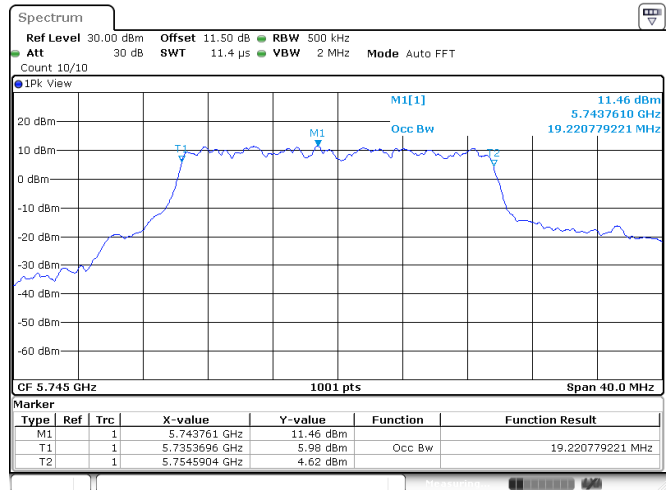

Channel 149