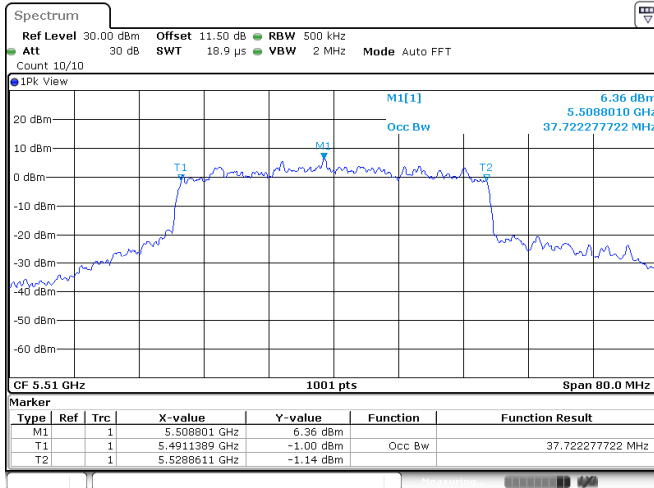

<Chain 1>

802.11ax HE40
Channel 102

Channel 110

Channel 134

Channel 151

<Chain 2>

802.11ax HE40
Channel 102

Channel 110