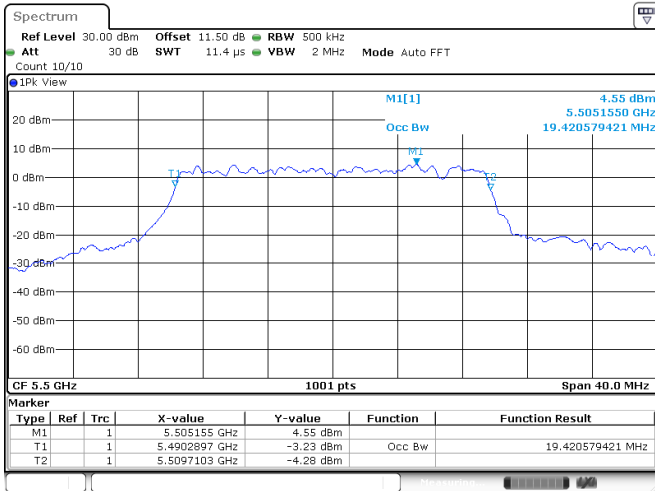

Channel 149

<Chain 1>

802.11ax HE20
Channel 60

Channel 64

Channel 100

Channel 116

802.11ax HE20
Channel 140

Channel 149

Channel 157

Channel 165

<Chain 2>

802.11ax HE20
Channel 60

Channel 64

Channel 100

Channel 116

802.11ax HE20
Channel 140