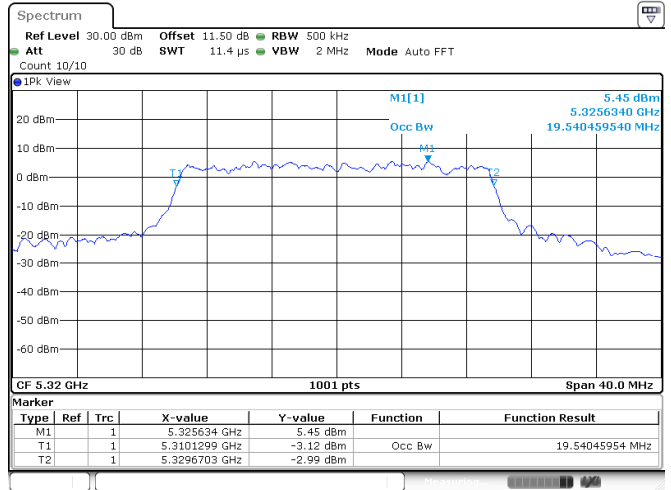

Channel 149

<Chain 1>

802.11ax HE20
Channel 60

Channel 64

Channel 100

Channel 116

802.11ax HE20
Channel 140

Channel 149

Channel 157

Channel 165

<Chain 2>

802.11ax HE20
Channel 60

Channel 64

Channel 100

Channel 116

802.11ax HE20
Channel 140