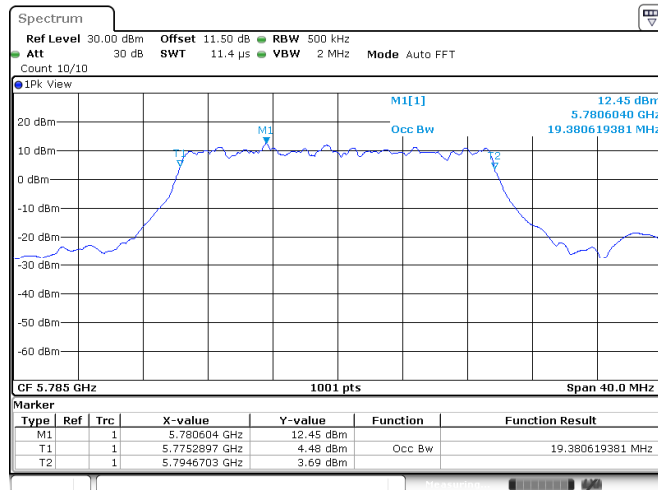

Channel 157