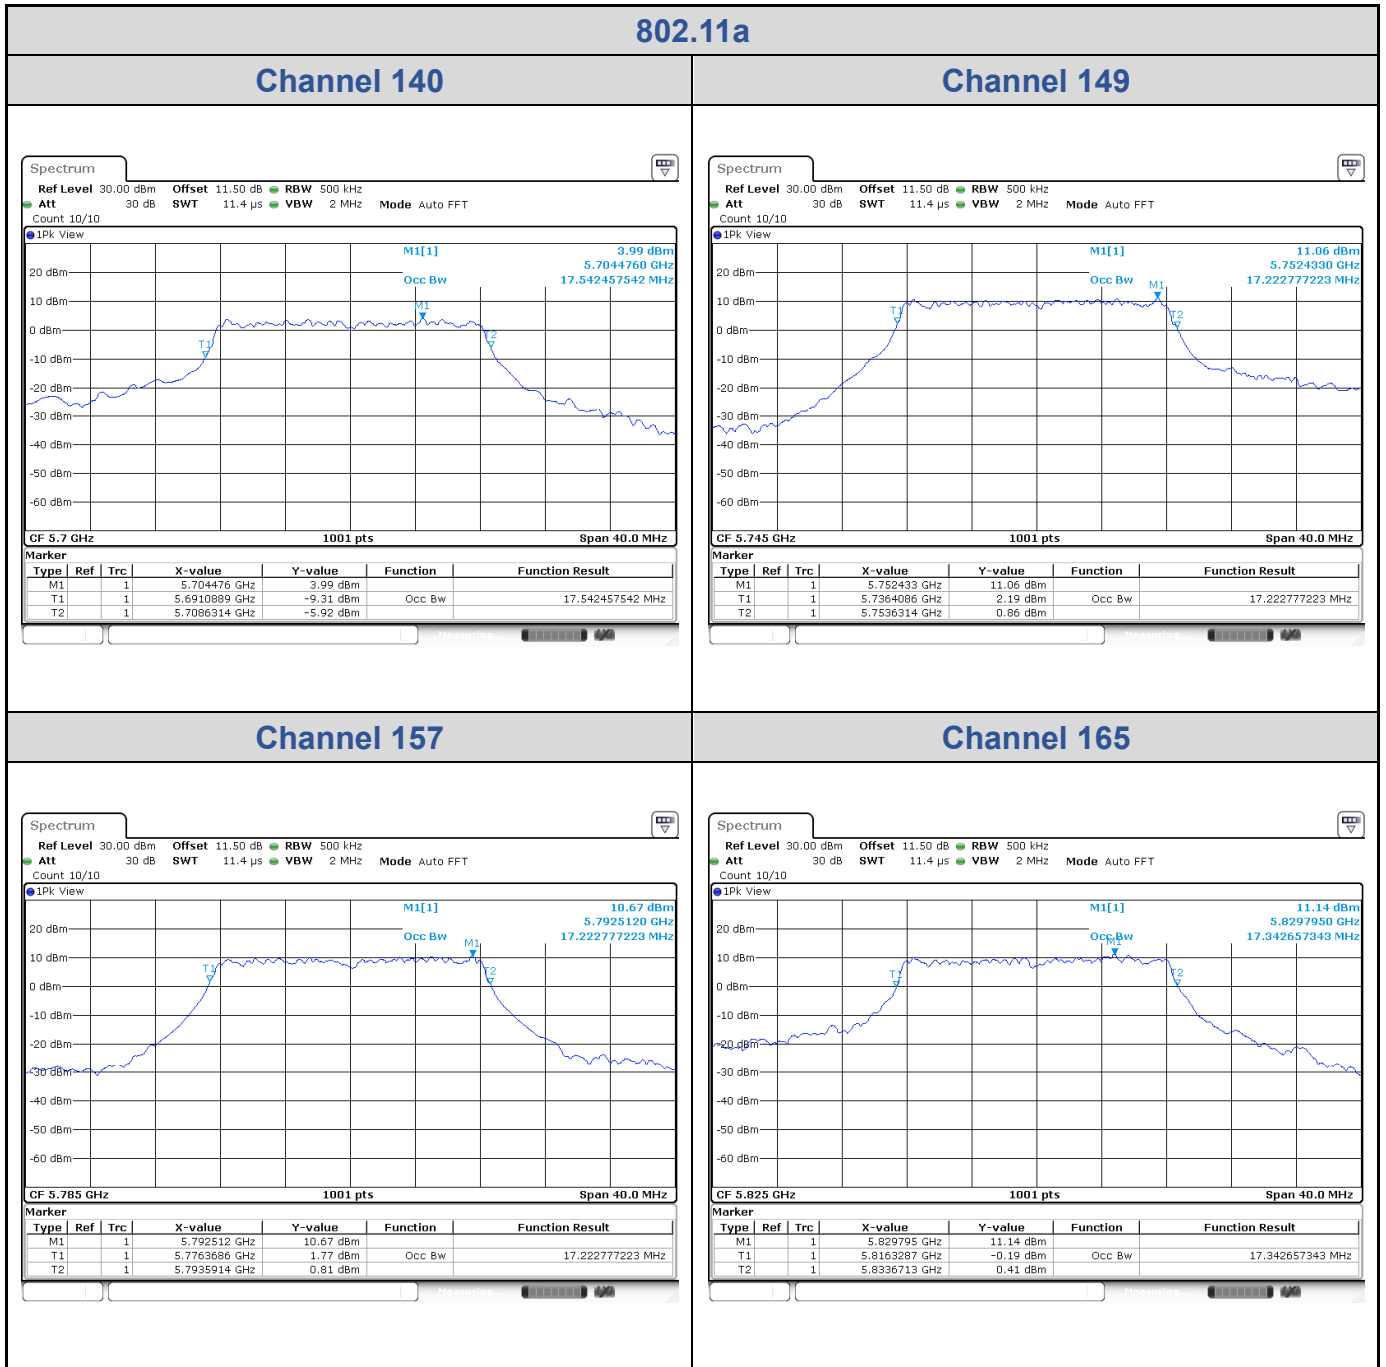

<Chain 1>

802.11a
Channel 140

Channel 149

Channel 157

Channel 165

<Chain 2>

802.11a
Channel 60

Channel 64

Channel 100

Channel 116

<Chain 3>

802.11a
Channel 60

Channel 64

Channel 100

Channel 116

802.11a
Channel 140
Channel 149