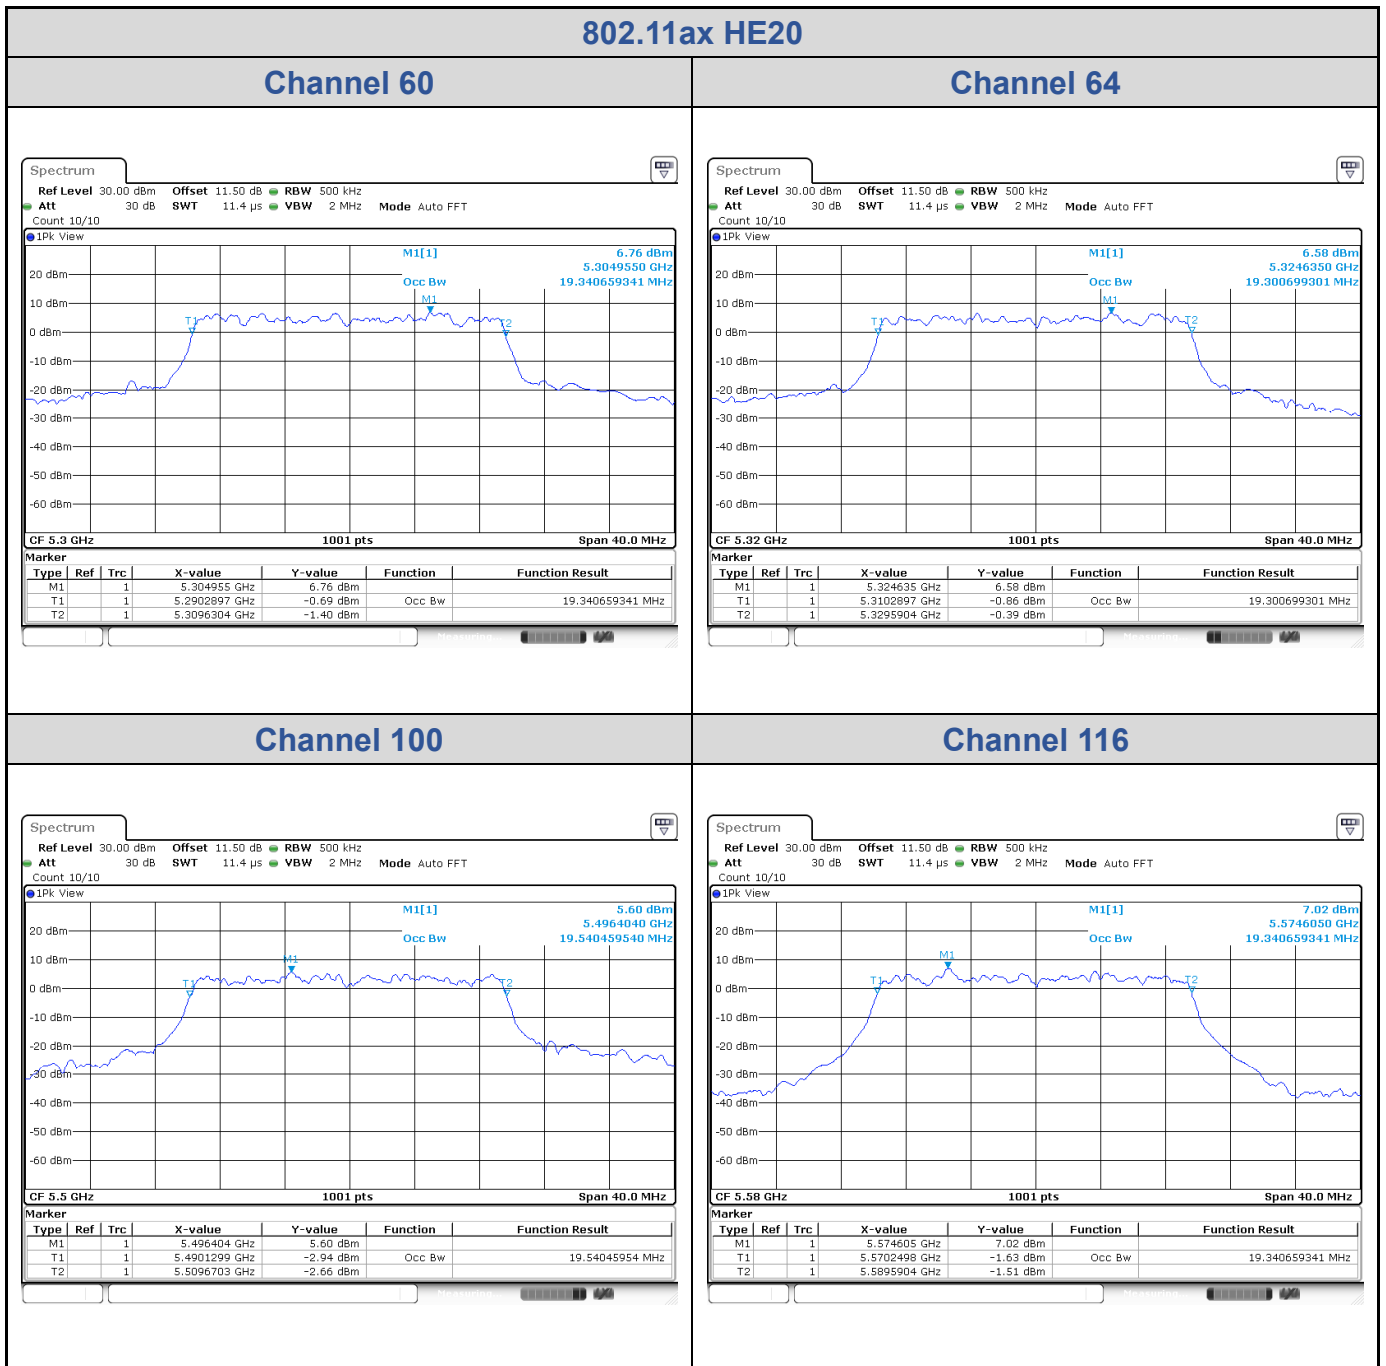

Channel 157

Channel 165

<Chain 2>

802.11ax HE20
Channel 60

Channel 64

Channel 100

Channel 116

802.11ax HE20
Channel 140

Channel 149

Channel 157

Channel 165

<Chain 3>

802.11ax HE20

Channel 140

Channel 149

Channel 157