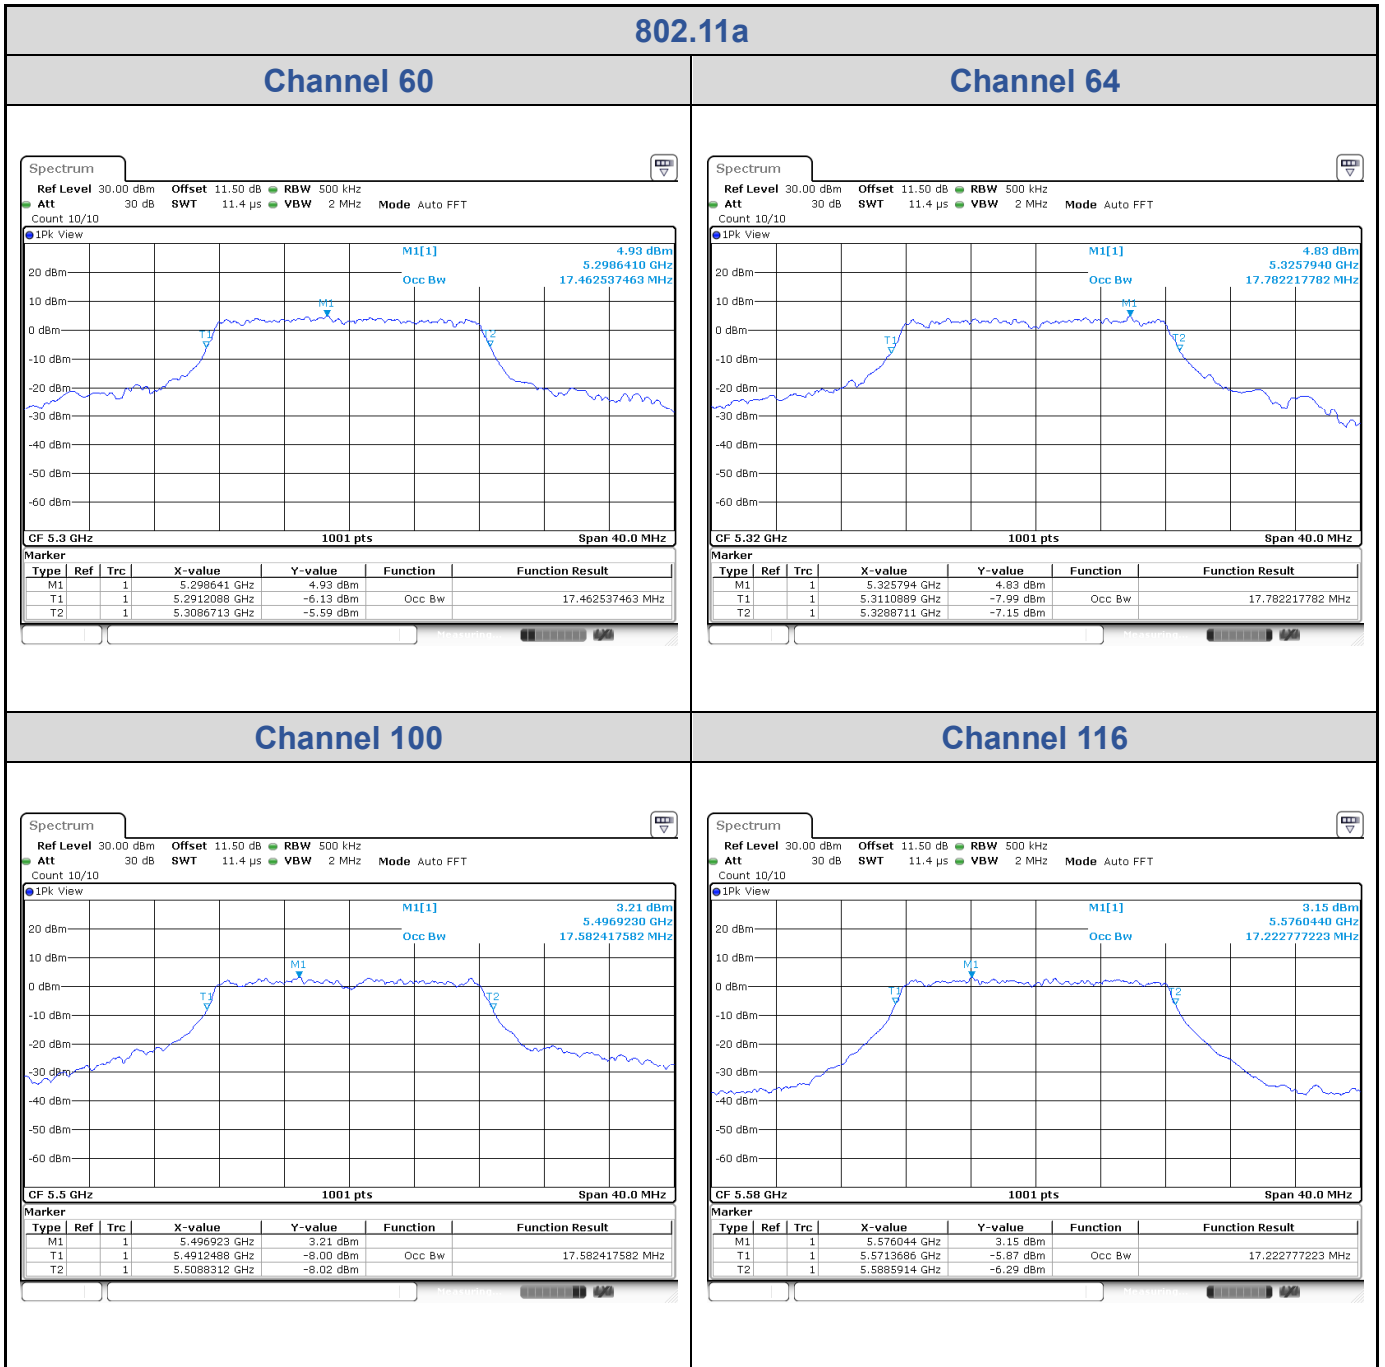

<Chain 1>

802.11a
Channel 140

Channel 149

Channel 157

Channel 165

<Chain 2>

802.11a
Channel 60

Channel 64

Channel 100

Channel 116

<Chain 3>

802.11a
Channel 60

Channel 64

Channel 100

Channel 116

802.11a
Channel 140
Channel 149