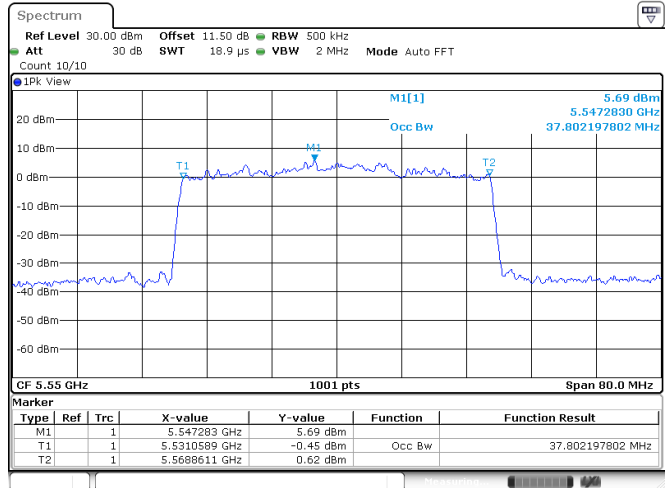

<Chain 1>

802.11ax HE40
Channel 102

Channel 110

Channel 134

Channel 151

<Chain 2>

802.11ax HE40
Channel 102

Channel 110