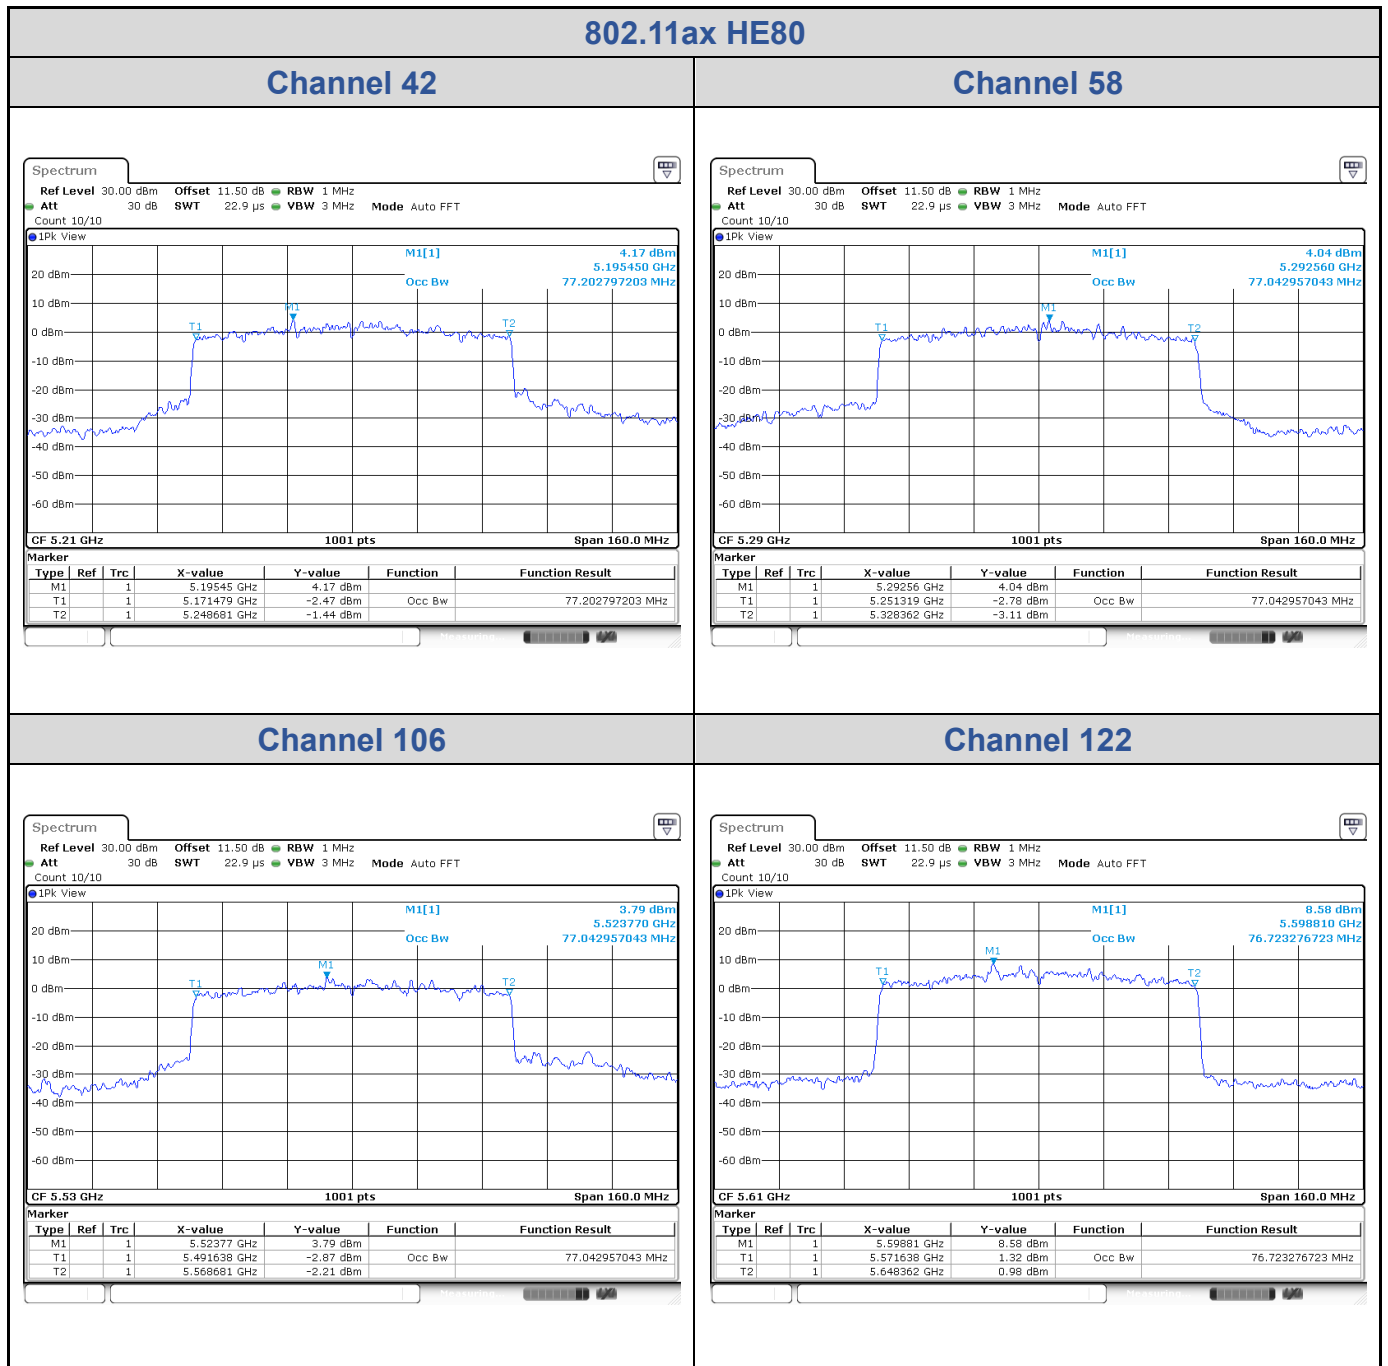

<Chain 1>