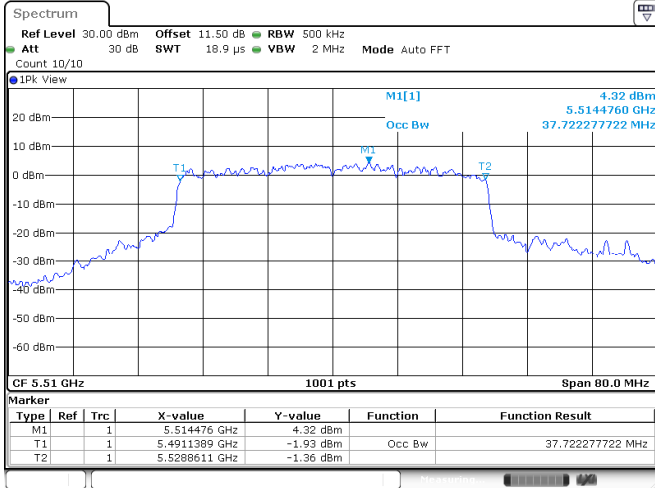

Channel 134

Channel 151

<Chain 3>

802.11ax HE40

Channel 102

Channel 110

Channel 134

Channel 151