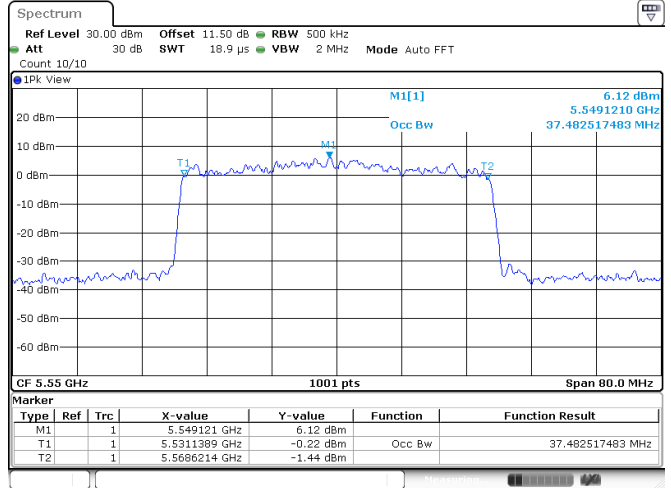

Channel 134

Channel 151

<Chain 3>

802.11ax HE40

Channel 102

Channel 110

Channel 134

Channel 151

802.11ax HE80

Band	Channel	Frequency (MHz)	99% Bandwidth (MHz)			
			Chain 0	Chain 1	Chain 2	Chain 3
U-NII-1	42	5210	77.20	77.20	77.20	77.36
U-NII-2A	58	5290	77.04	77.04	76.88	77.04
U-NII-2C	106	5530	77.36	77.04	77.04	76.88
	122	5610	76.72	76.72	76.72	76.88
U-NII-3	155	5775	77.20	76.72	77.36	76.88