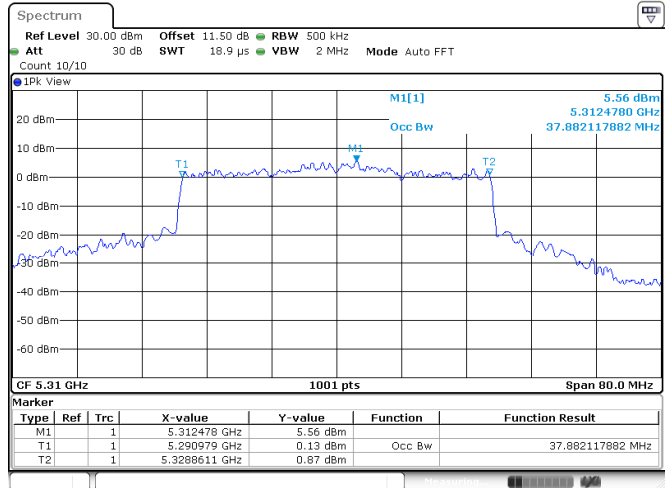

802.11ax HE40

Channel 54

Channel 62

Channel 102

Channel 110