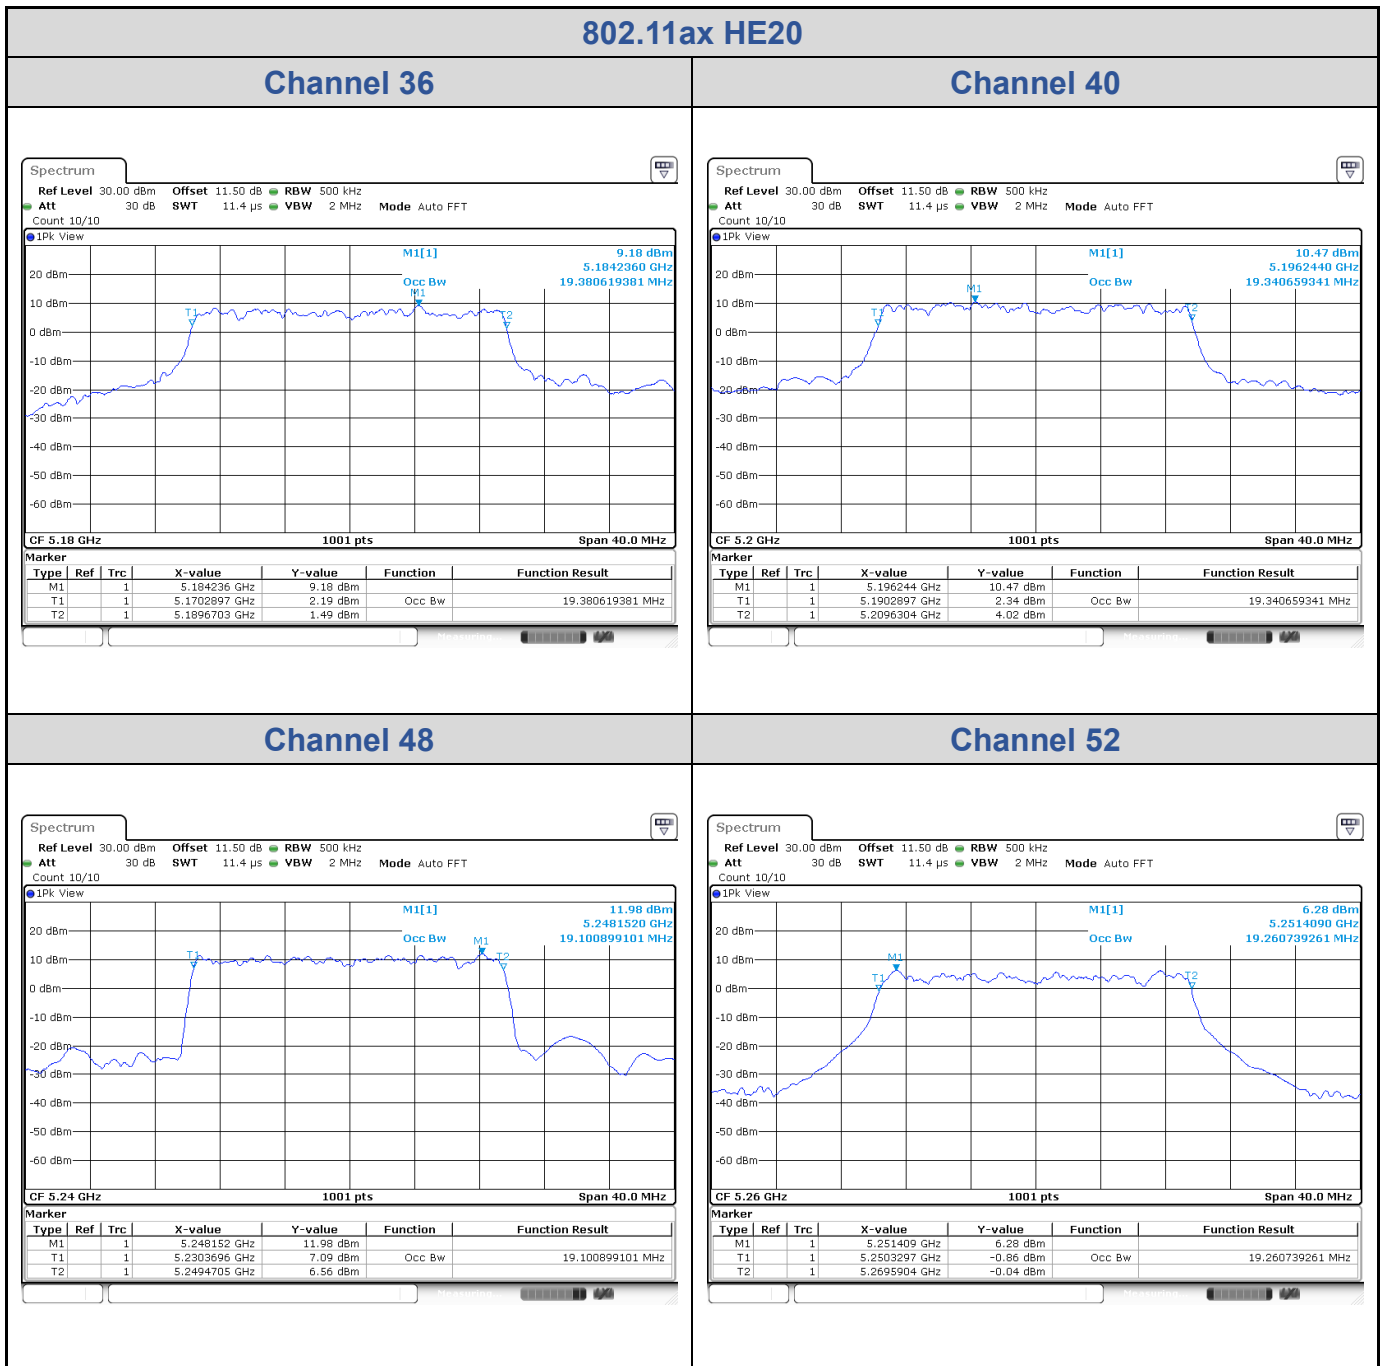

Channel 149

<Chain 1>

802.11ax HE20
Channel 60

Channel 64

Channel 100

Channel 116

802.11ax HE20
Channel 140

Channel 149

Channel 157

Channel 165

<Chain 2>

802.11ax HE20
Channel 60

Channel 64

Channel 100

Channel 116

802.11ax HE20
Channel 140