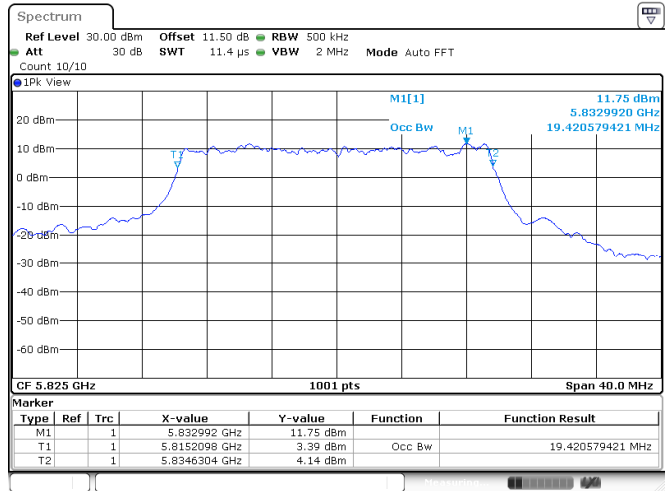

Channel 165