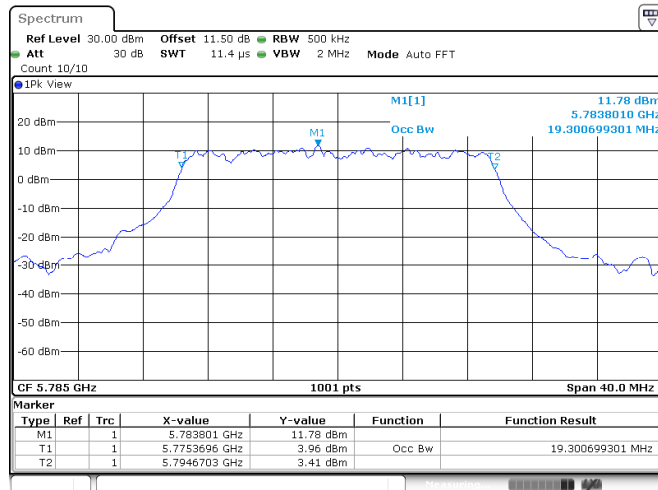

Channel 157