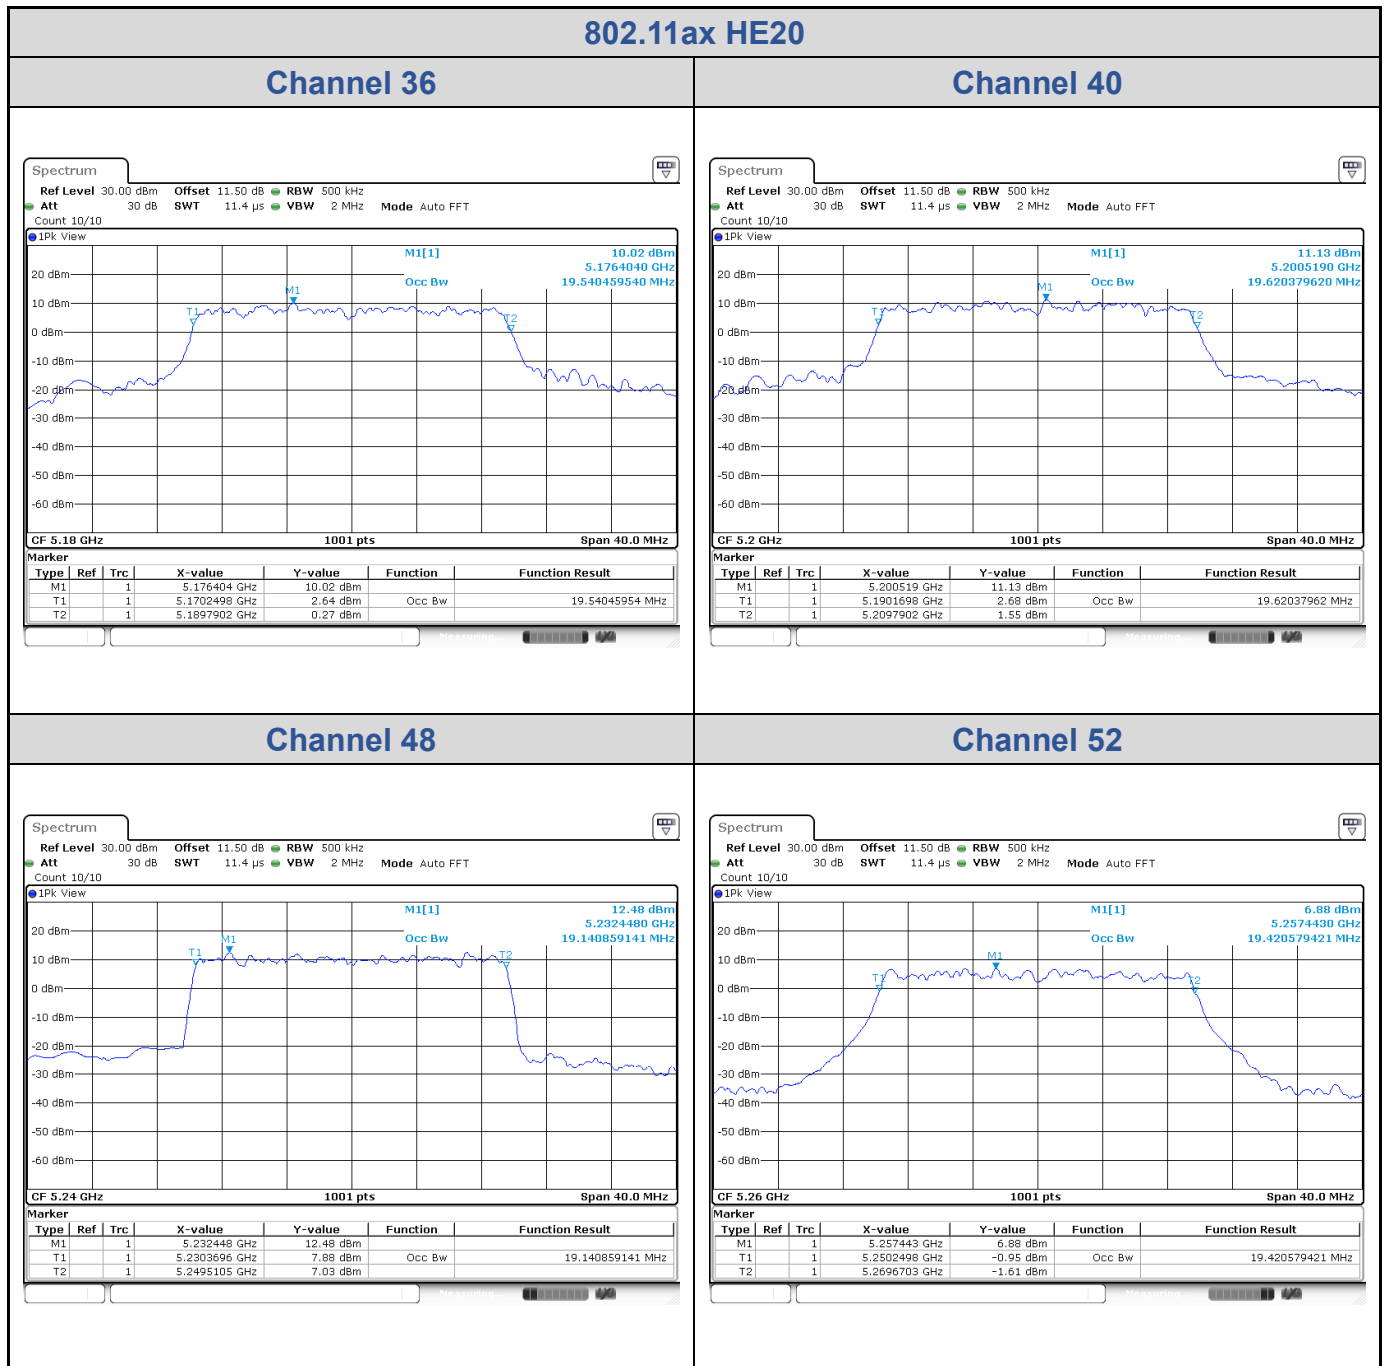

Channel 157

Channel 165

<Chain 2>

802.11ax HE20
Channel 60

Channel 64

Channel 100

Channel 116

802.11ax HE20
Channel 140

Channel 149

Channel 157

Channel 165

<Chain 3>

802.11ax HE20

Channel 140

Channel 149

Channel 157