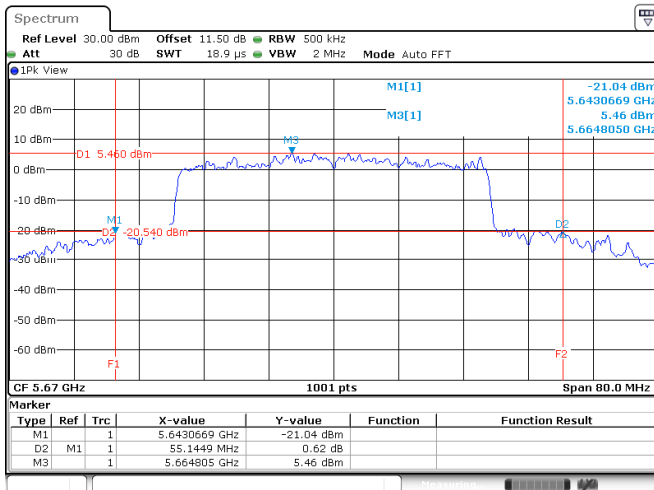

Channel 134