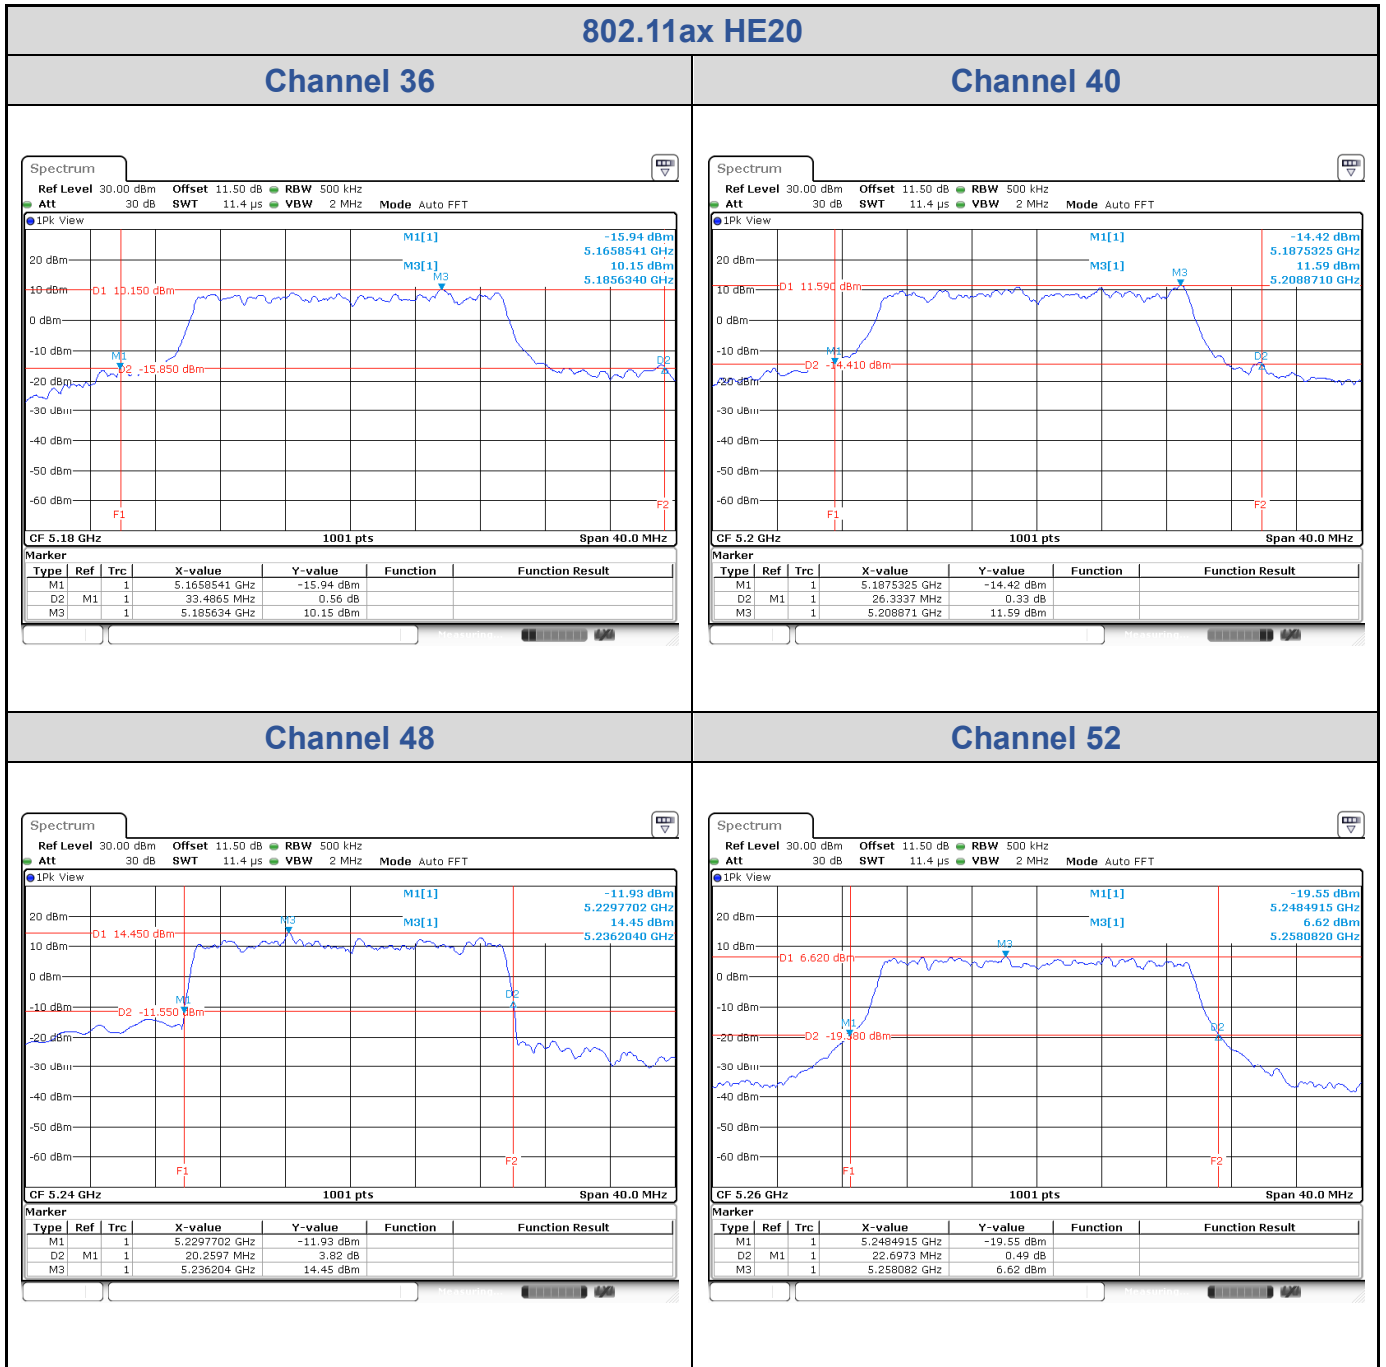

<Chain 1>

802.11ax HE20
Channel 60

Channel 64

Channel 100

Channel 116

<Chain 2>

802.11ax HE20
Channel 60

Channel 64

Channel 100

Channel 116

<Chain 3>

802.11ax HE20
Channel 60

Channel 64

Channel 100

Channel 116

802.11ax HE40