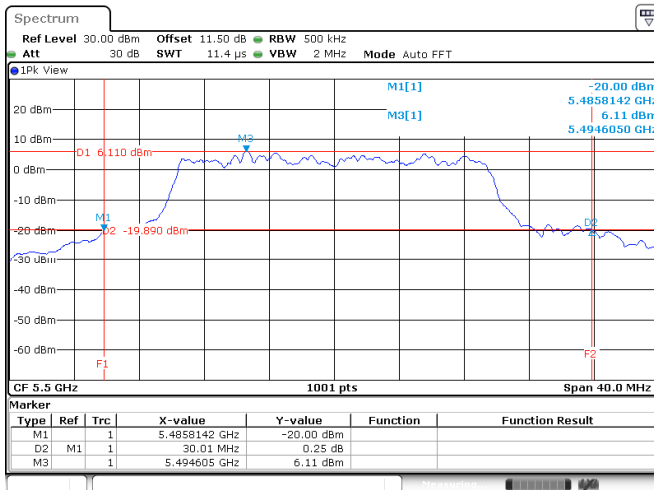

Channel 100