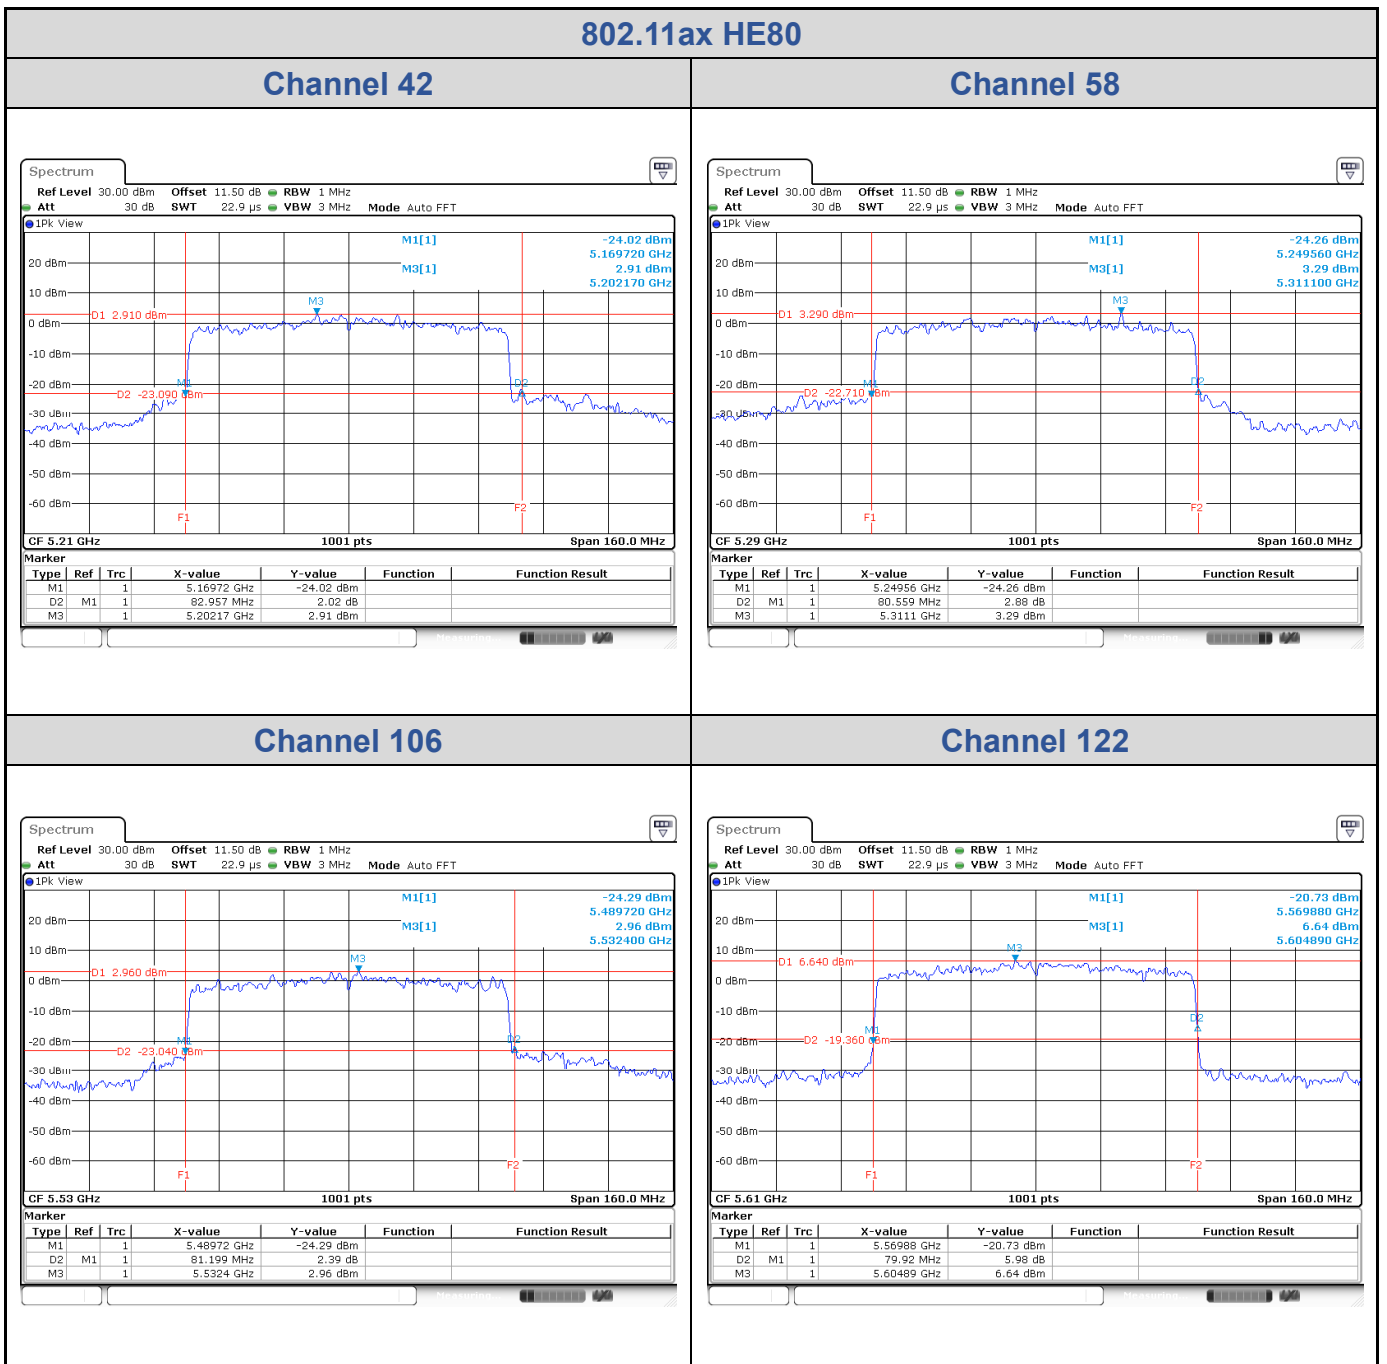

802.11ax HE80

Band	Channel	Frequency (MHz)	26 dB Bandwidth (MHz)			
			Chain 0	Chain 1	Chain 2	Chain 3
U-NII-1	42	5210	82.96	79.92	81.84	80.08
U-NII-2A	58	5290	80.56	83.28	80.40	80.24
U-NII-2C	106	5530	81.20	79.92	82.80	82.48
	122	5610	79.92	79.92	80.08	79.92

<Chain 0>