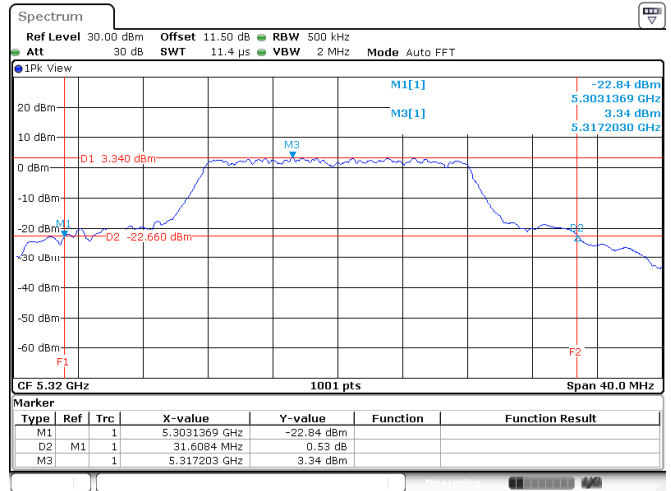

Appendix A: Test Results of Conducted Test_CDD

Test Result of 26 dB Bandwidth

802.11a

Band	Channel	Frequency (MHz)	26 dB Bandwidth (MHz)			
			Chain 0	Chain 1	Chain 2	Chain 3
U-NII-1	36	5180	26.53	28.89	25.93	27.69
	40	5200	32.93	27.61	27.33	29.45
	48	5240	20.50	20.62	20.70	20.34
U-NII-2A	52	5260	22.22	21.94	21.78	21.62
	60	5300	30.97	32.85	33.21	32.49
	64	5320	31.61	28.81	28.01	26.45
U-NII-2C	100	5500	30.37	28.57	27.33	26.81
	116	5580	22.42	22.38	22.02	21.70
	140	5700	26.01	28.57	26.53	23.62

<Chain 0>

802.11a
Channel 48

Channel 52

Channel 60

Channel 64

802.11a
Channel 100
Channel 116

Channel 140

<Chain 1>