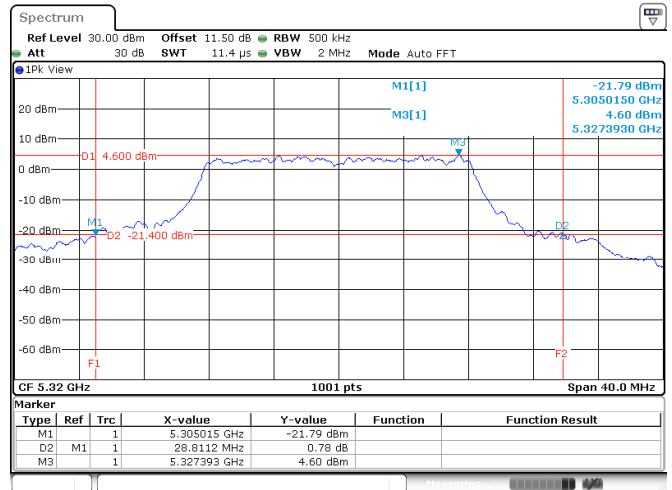

802.11a

Channel 60

Channel 64

Channel 100

Channel 116