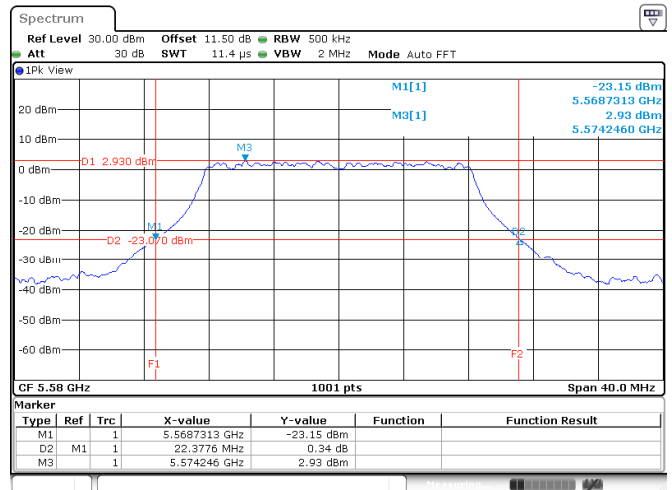

Channel 116