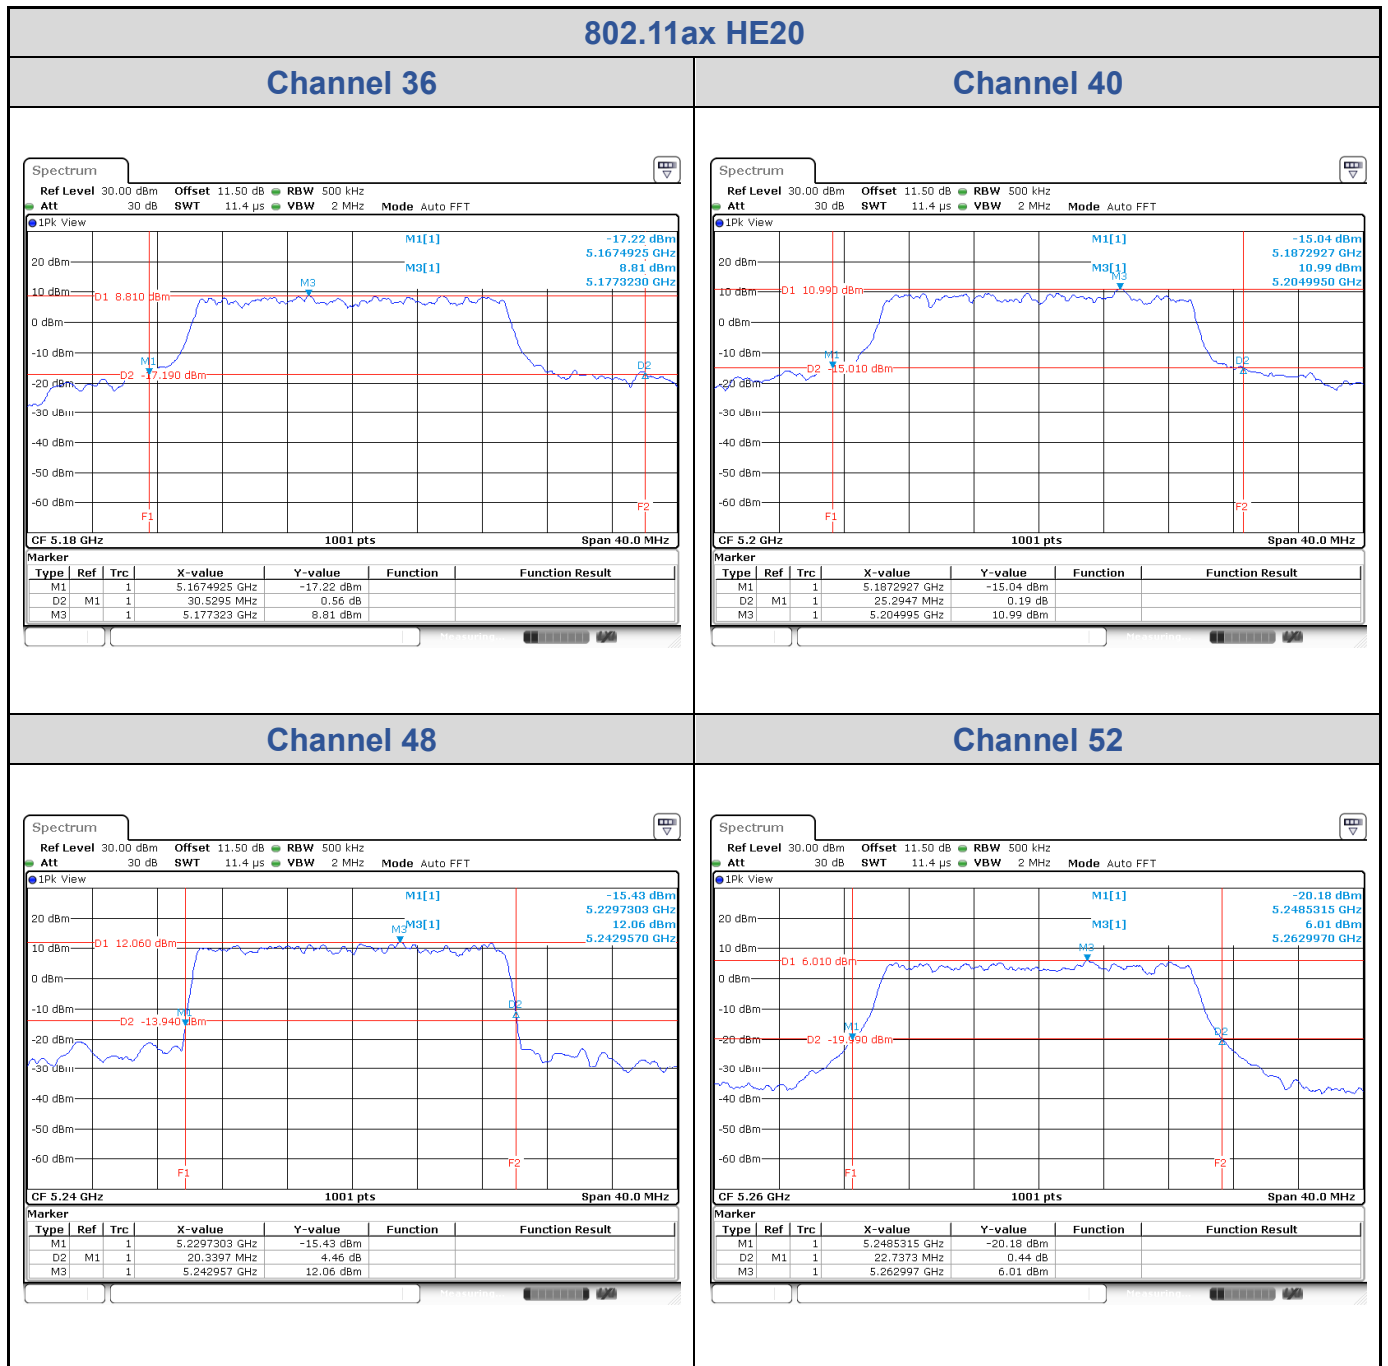

<Chain 0>

802.11ax HE20
Channel 48

Channel 52

Channel 60

Channel 64

802.11ax HE20
Channel 100

Channel 116

Channel 140

<Chain 1>

802.11ax HE20
Channel 60

Channel 64

Channel 100

Channel 116

<Chain 2>

802.11ax HE20
Channel 60

Channel 64