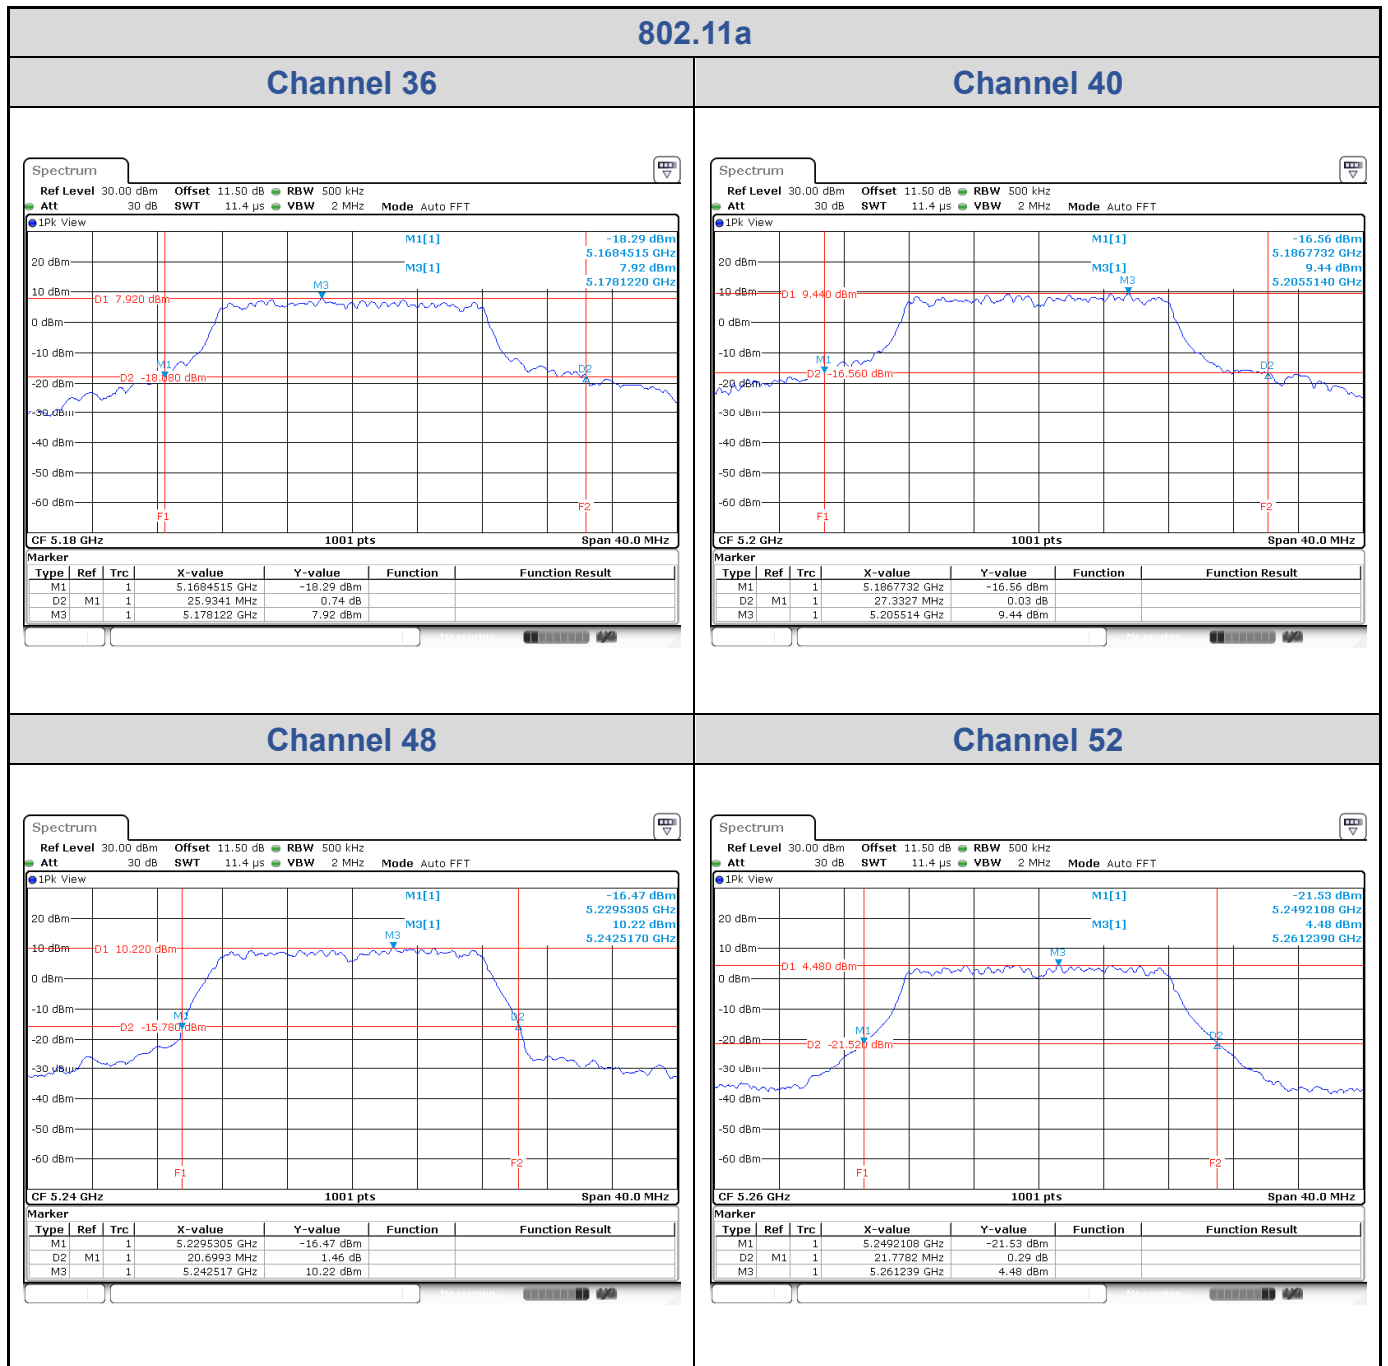

Appendix A: Test Results of Conducted Test_CDD

Test Result of 26 dB Bandwidth

802.11a

Band	Channel	Frequency (MHz)	26 dB Bandwidth (MHz)			
			Chain 0	Chain 1	Chain 2	Chain 3
U-NII-1	36	5180	26.53	28.89	25.93	27.69
	40	5200	32.93	27.61	27.33	29.45
	48	5240	20.50	20.62	20.70	20.34
U-NII-2A	52	5260	22.22	21.94	21.78	21.62
	60	5300	30.97	32.85	33.21	32.49
	64	5320	31.61	28.81	28.01	26.45
U-NII-2C	100	5500	30.37	28.57	27.33	26.81
	116	5580	22.42	22.38	22.02	21.70
	140	5700	26.01	28.57	26.53	23.62

<Chain 0>

802.11a
Channel 48

Channel 52

Channel 60

Channel 64

802.11a
Channel 100
Channel 116

Channel 140

<Chain 1>

802.11a
Channel 60

Channel 64

Channel 100

Channel 116

802.11a

Channel 140

<Chain 2>

802.11a
Channel 60