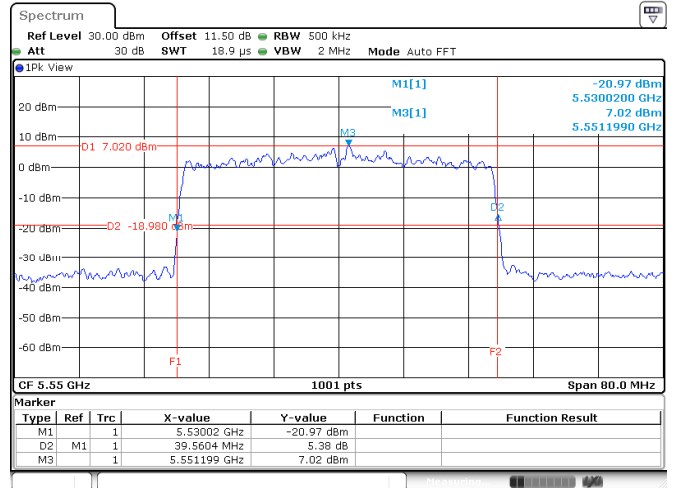

Channel 110

Channel 134

<Chain 2>

802.11ax HE40
Channel 102

Channel 110

Channel 134

<Chain 3>

802.11ax HE40
Channel 102

Channel 110

Channel 134

802.11ax HE80

Band	Channel	Frequency (MHz)	26 dB Bandwidth (MHz)			
			Chain 0	Chain 1	Chain 2	Chain 3
U-NII-1	42	5210	82.96	79.92	81.84	80.08
U-NII-2A	58	5290	80.56	83.28	80.40	80.24
U-NII-2C	106	5530	81.20	79.92	82.80	82.48
	122	5610	79.92	79.92	80.08	79.92