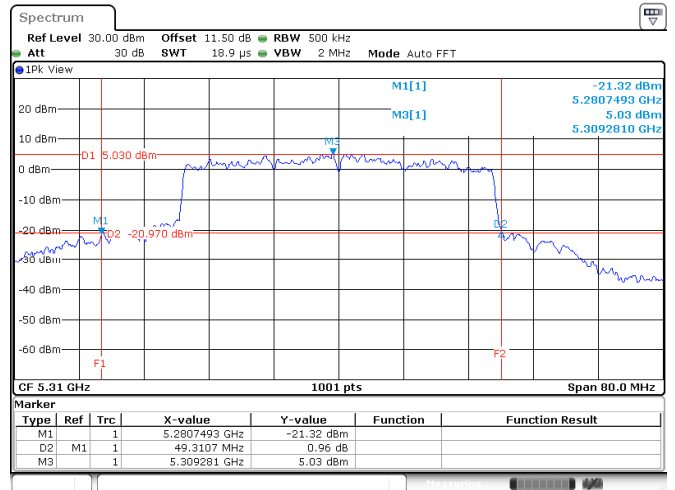

802.11ax HE40

Channel 54

Channel 62

Channel 102

Channel 110