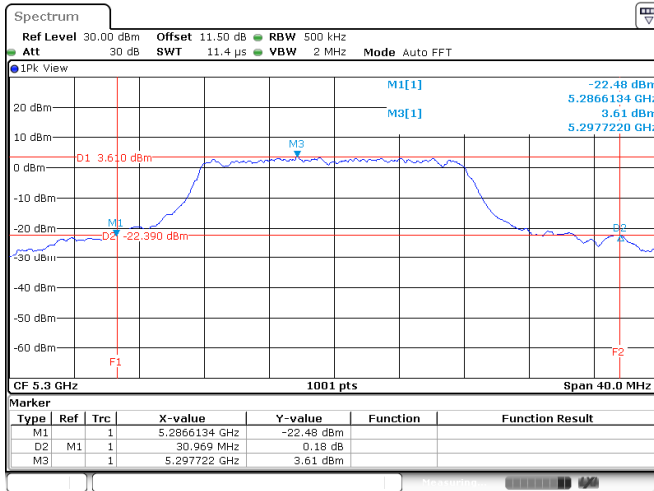

Appendix A: Test Results of Conducted Test_CDD

Test Result of 26 dB Bandwidth

802.11a

Band	Channel	Frequency (MHz)	26 dB Bandwidth (MHz)			
			Chain 0	Chain 1	Chain 2	Chain 3
U-NII-1	36	5180	26.53	28.89	25.93	27.69
	40	5200	32.93	27.61	27.33	29.45
	48	5240	20.50	20.62	20.70	20.34
U-NII-2A	52	5260	22.22	21.94	21.78	21.62
	60	5300	30.97	32.85	33.21	32.49
	64	5320	31.61	28.81	28.01	26.45
U-NII-2C	100	5500	30.37	28.57	27.33	26.81
	116	5580	22.42	22.38	22.02	21.70
	140	5700	26.01	28.57	26.53	23.62

<Chain 0>

802.11a
Channel 48

Channel 52

Channel 60

Channel 64

802.11a
Channel 100
Channel 116

Channel 140

<Chain 1>