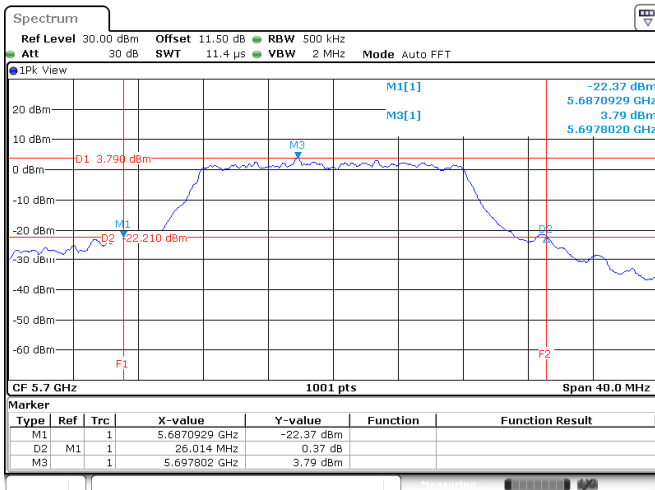

Appendix A: Test Results of Conducted Test_CDD

Test Result of 26 dB Bandwidth

802.11a

Band	Channel	Frequency (MHz)	26 dB Bandwidth (MHz)			
			Chain 0	Chain 1	Chain 2	Chain 3
U-NII-1	36	5180	26.53	28.89	25.93	27.69
	40	5200	32.93	27.61	27.33	29.45
	48	5240	20.50	20.62	20.70	20.34
U-NII-2A	52	5260	22.22	21.94	21.78	21.62
	60	5300	30.97	32.85	33.21	32.49
	64	5320	31.61	28.81	28.01	26.45
U-NII-2C	100	5500	30.37	28.57	27.33	26.81
	116	5580	22.42	22.38	22.02	21.70
	140	5700	26.01	28.57	26.53	23.62

<Chain 0>

802.11a
Channel 48

Channel 52

Channel 60

Channel 64

802.11a
Channel 100
Channel 116

Channel 140

<Chain 1>