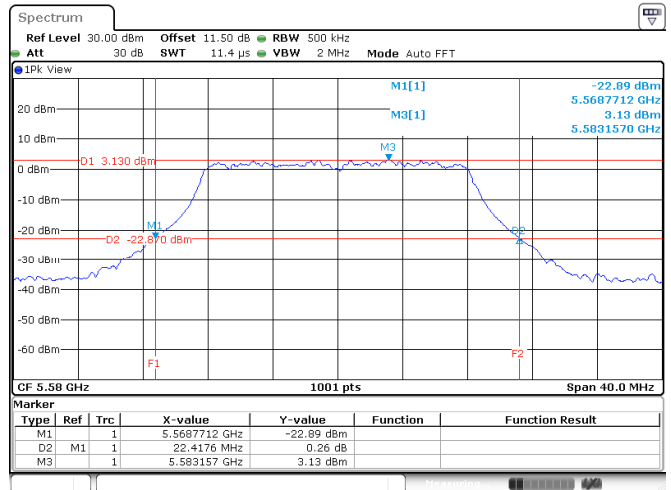

Appendix A: Test Results of Conducted Test_CDD

Test Result of 26 dB Bandwidth

802.11a

Band	Channel	Frequency (MHz)	26 dB Bandwidth (MHz)			
			Chain 0	Chain 1	Chain 2	Chain 3
U-NII-1	36	5180	26.53	28.89	25.93	27.69
	40	5200	32.93	27.61	27.33	29.45
	48	5240	20.50	20.62	20.70	20.34
U-NII-2A	52	5260	22.22	21.94	21.78	21.62
	60	5300	30.97	32.85	33.21	32.49
	64	5320	31.61	28.81	28.01	26.45
U-NII-2C	100	5500	30.37	28.57	27.33	26.81
	116	5580	22.42	22.38	22.02	21.70
	140	5700	26.01	28.57	26.53	23.62

<Chain 0>

802.11a
Channel 48

Channel 52

Channel 60

Channel 64

802.11a
Channel 100
Channel 116

Channel 140

<Chain 1>