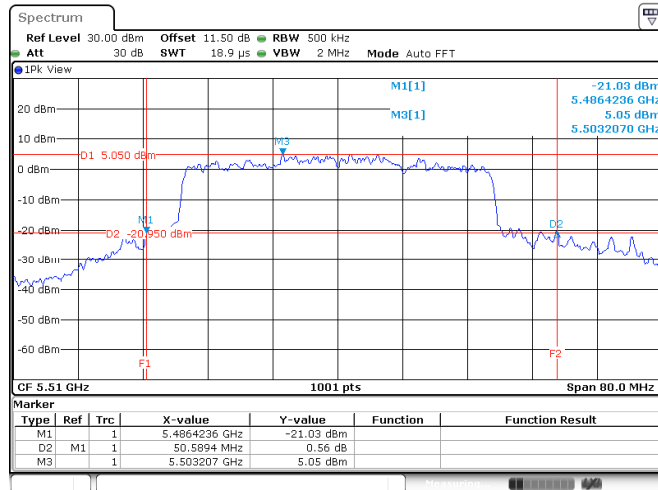

Channel 110

Channel 134

<Chain 2>

802.11ax HE40
Channel 102

Channel 110

Channel 134

<Chain 3>

802.11ax HE40
Channel 102

Channel 110

Channel 134

802.11ax HE80

Band	Channel	Frequency (MHz)	26 dB Bandwidth (MHz)			
			Chain 0	Chain 1	Chain 2	Chain 3
U-NII-1	42	5210	82.96	79.92	81.84	80.08
U-NII-2A	58	5290	80.56	83.28	80.40	80.24
U-NII-2C	106	5530	81.20	79.92	82.80	82.48
	122	5610	79.92	79.92	80.08	79.92