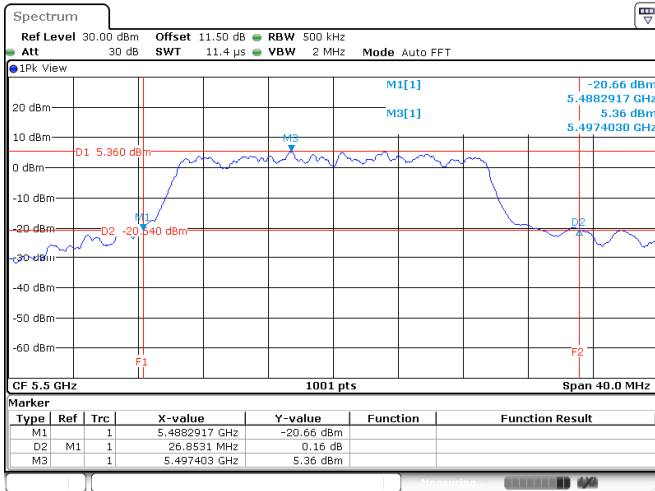

Channel 100