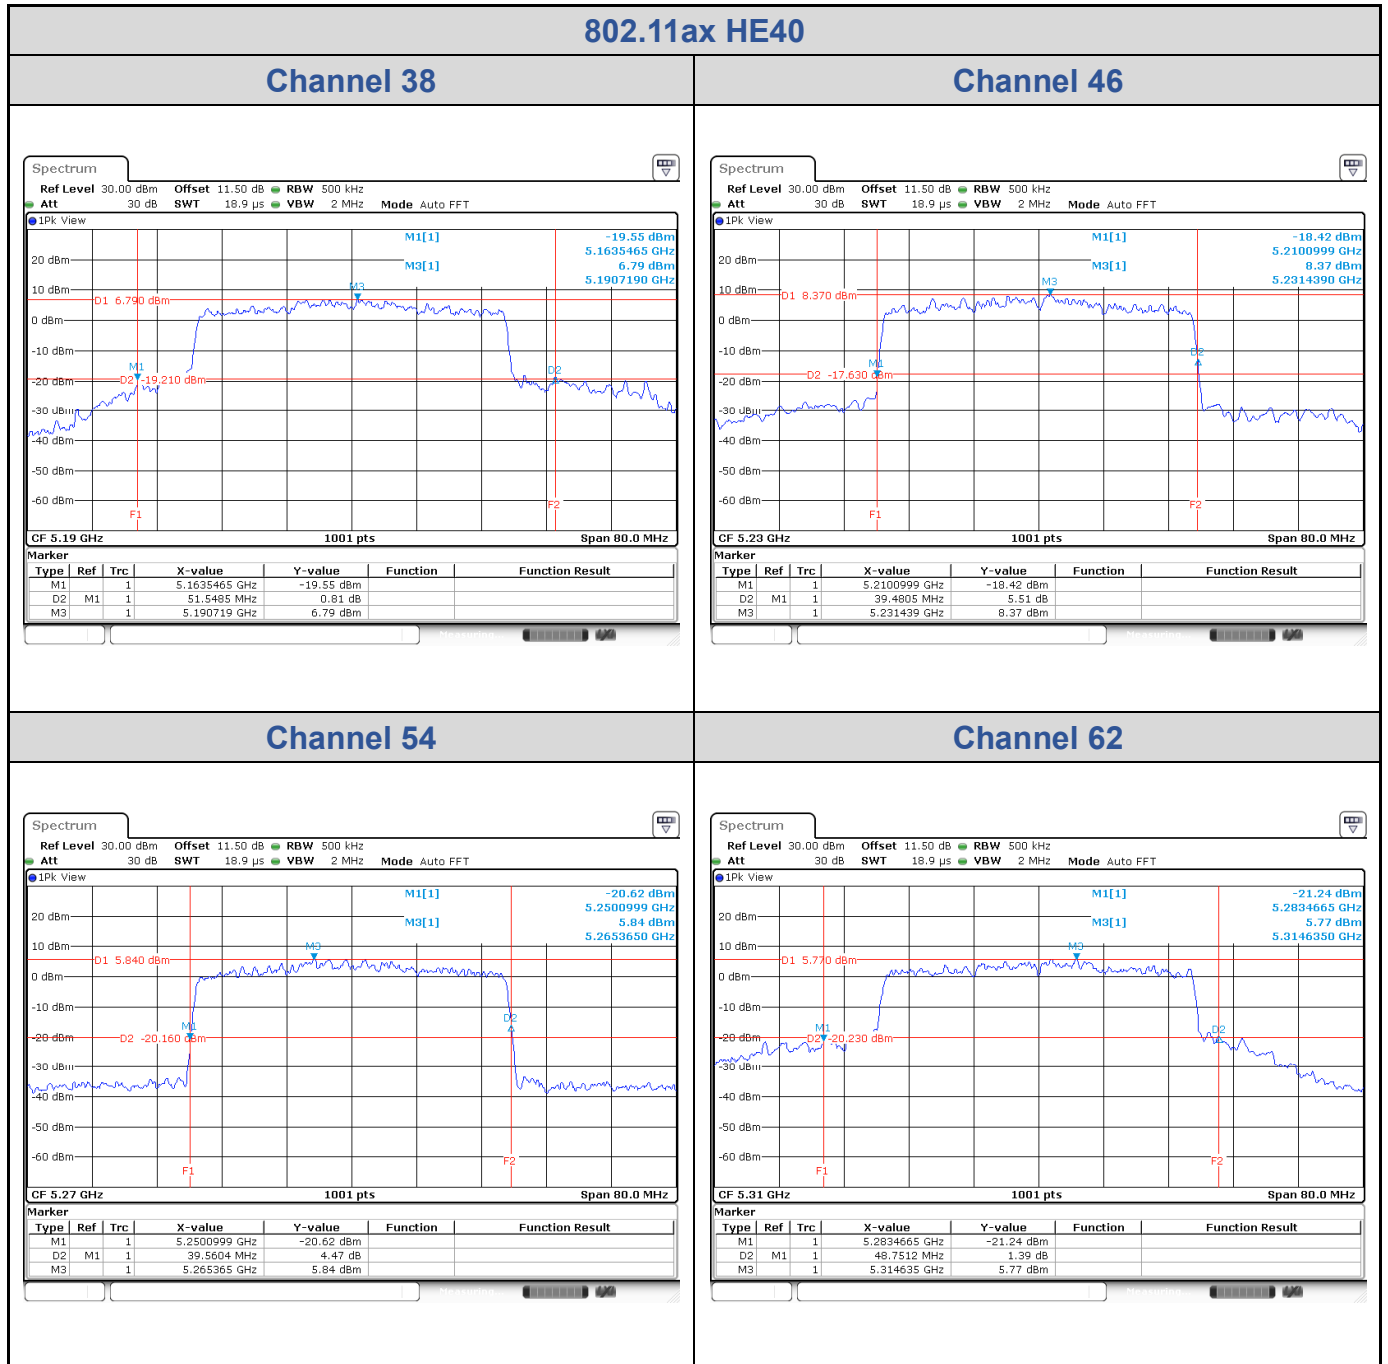

<Chain 0>

802.11ax HE40
Channel 54

Channel 62

Channel 102

Channel 110

<Chain 1>

802.11ax HE40

Channel 102

Channel 110

Channel 134

<Chain 2>

802.11ax HE40
Channel 102

Channel 110

Channel 134

<Chain 3>

802.11ax HE40
Channel 102