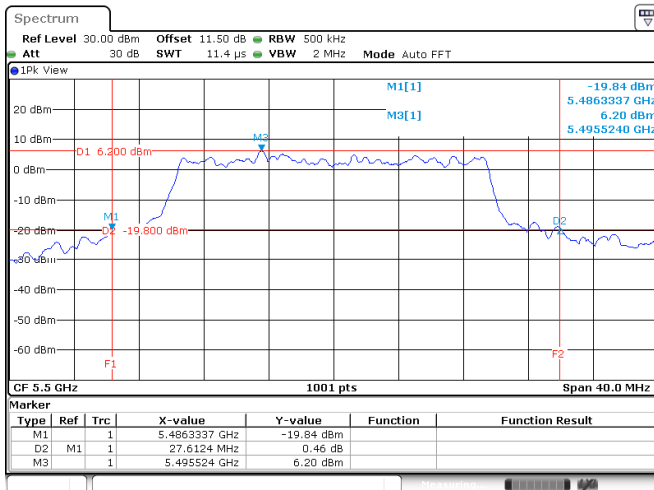

Channel 100