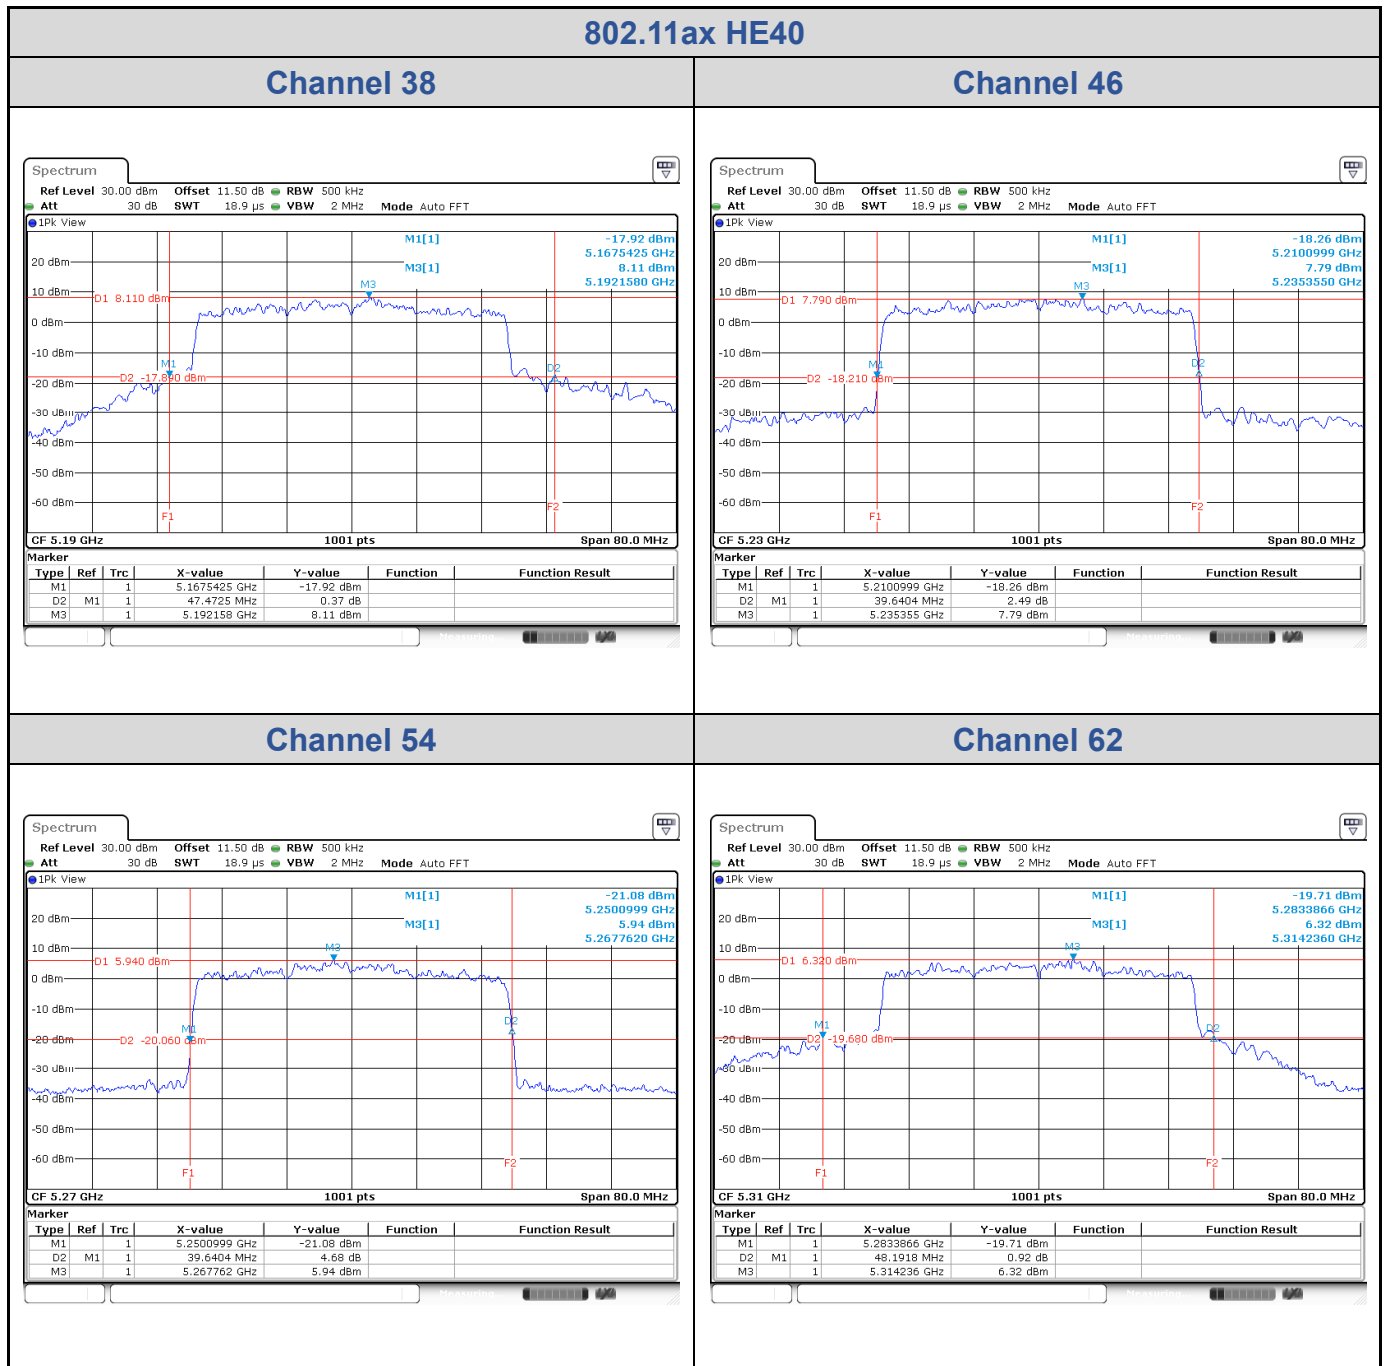

<Chain 1>