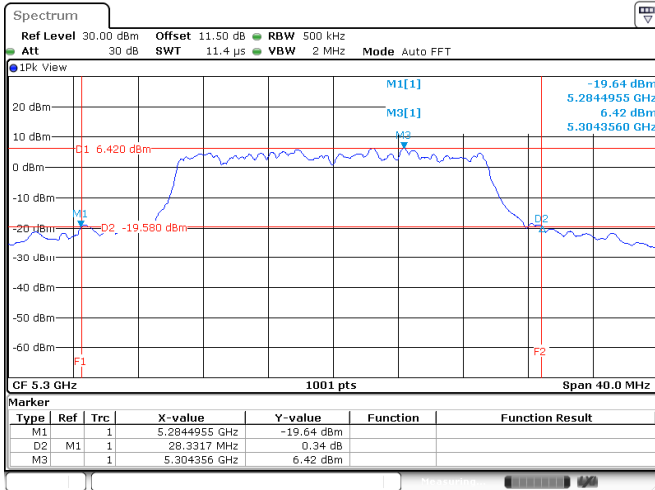

<Chain 1>

802.11ax HE20
Channel 60

Channel 64

Channel 100

Channel 116

<Chain 2>

802.11ax HE20
Channel 60

Channel 64