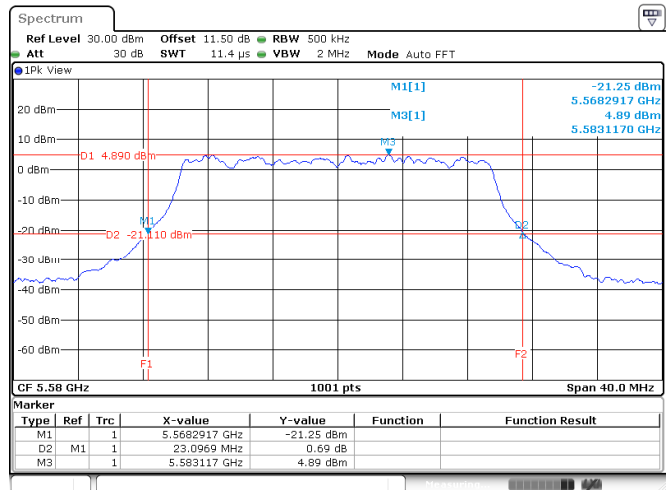

<Chain 0>

802.11ax HE20
Channel 48

Channel 52

Channel 60

Channel 64

802.11ax HE20
Channel 100

Channel 116

Channel 140

<Chain 1>

802.11ax HE20
Channel 60

Channel 64

Channel 100

Channel 116

<Chain 2>

802.11ax HE20
Channel 60

Channel 64