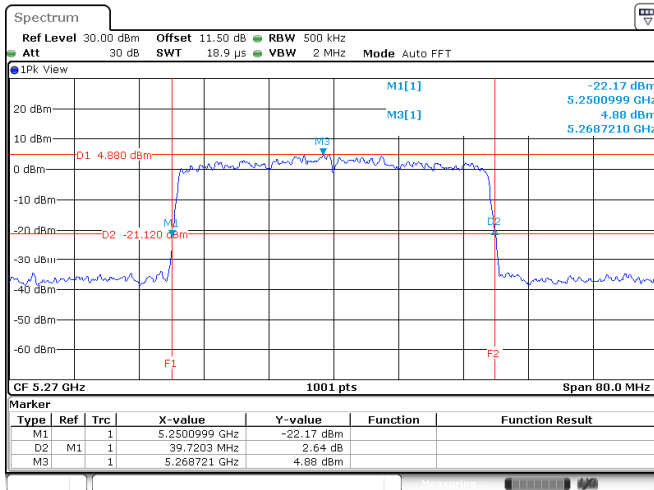

802.11ax HE40

Channel 54