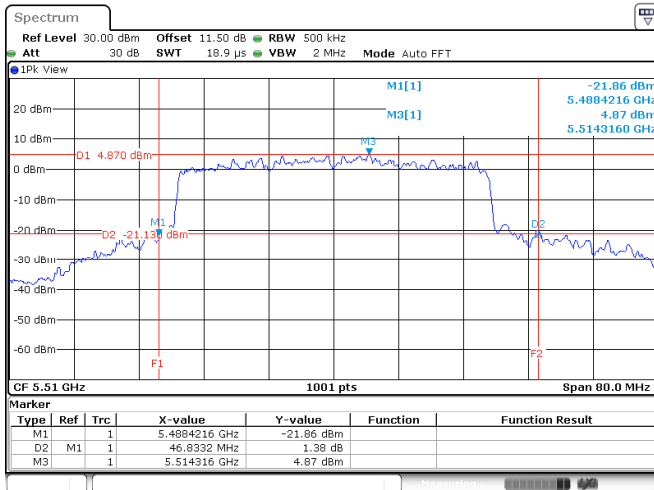

<Chain 0>

802.11ax HE40
Channel 54

Channel 62

Channel 102

Channel 110

<Chain 1>

802.11ax HE40

Channel 102