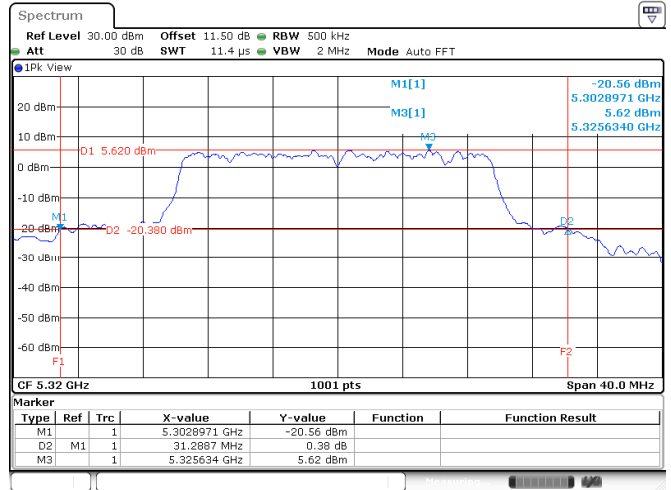

<Chain 1>

802.11ax HE20
Channel 60

Channel 64

Channel 100

Channel 116

<Chain 2>

802.11ax HE20
Channel 60

Channel 64