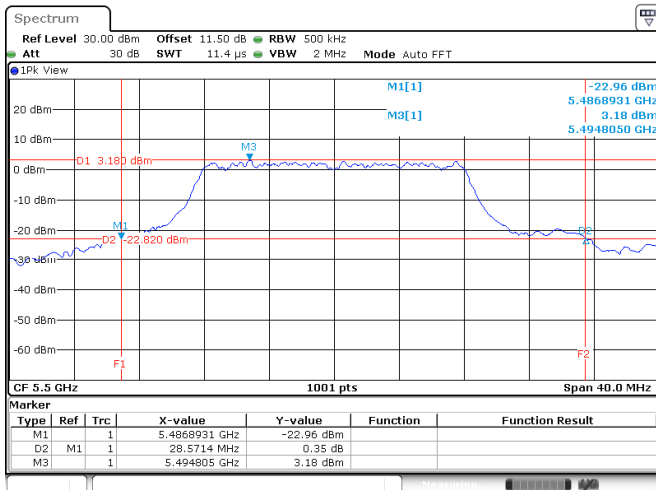

Channel 100