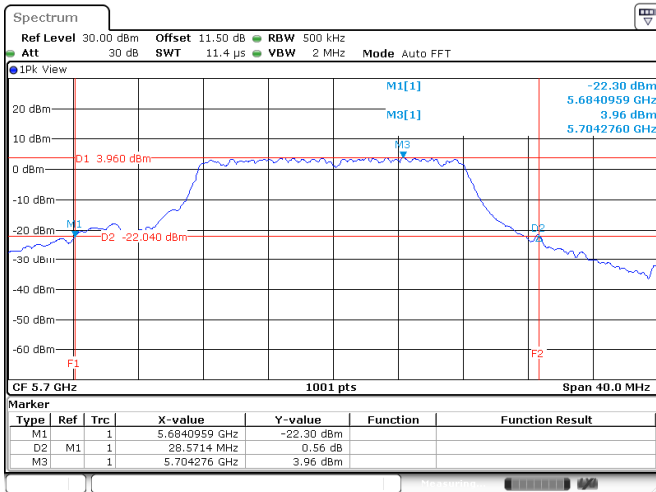

802.11a

Channel 140