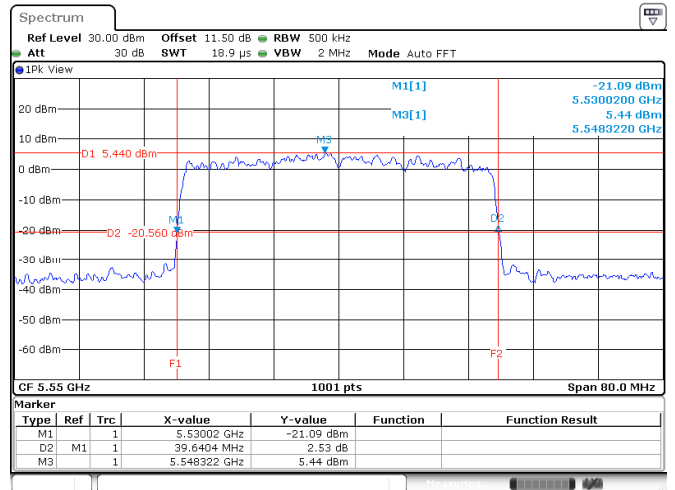

Channel 110

Channel 134

<Chain 2>

802.11ax HE40
Channel 102

Channel 110

Channel 134

<Chain 3>

802.11ax HE40
Channel 102

Channel 110

Channel 134

802.11ax HE80

Band	Channel	Frequency (MHz)	26 dB Bandwidth (MHz)			
			Chain 0	Chain 1	Chain 2	Chain 3
U-NII-1	42	5210	82.96	79.92	81.84	80.08
U-NII-2A	58	5290	80.56	83.28	80.40	80.24
U-NII-2C	106	5530	81.20	79.92	82.80	82.48
	122	5610	79.92	79.92	80.08	79.92