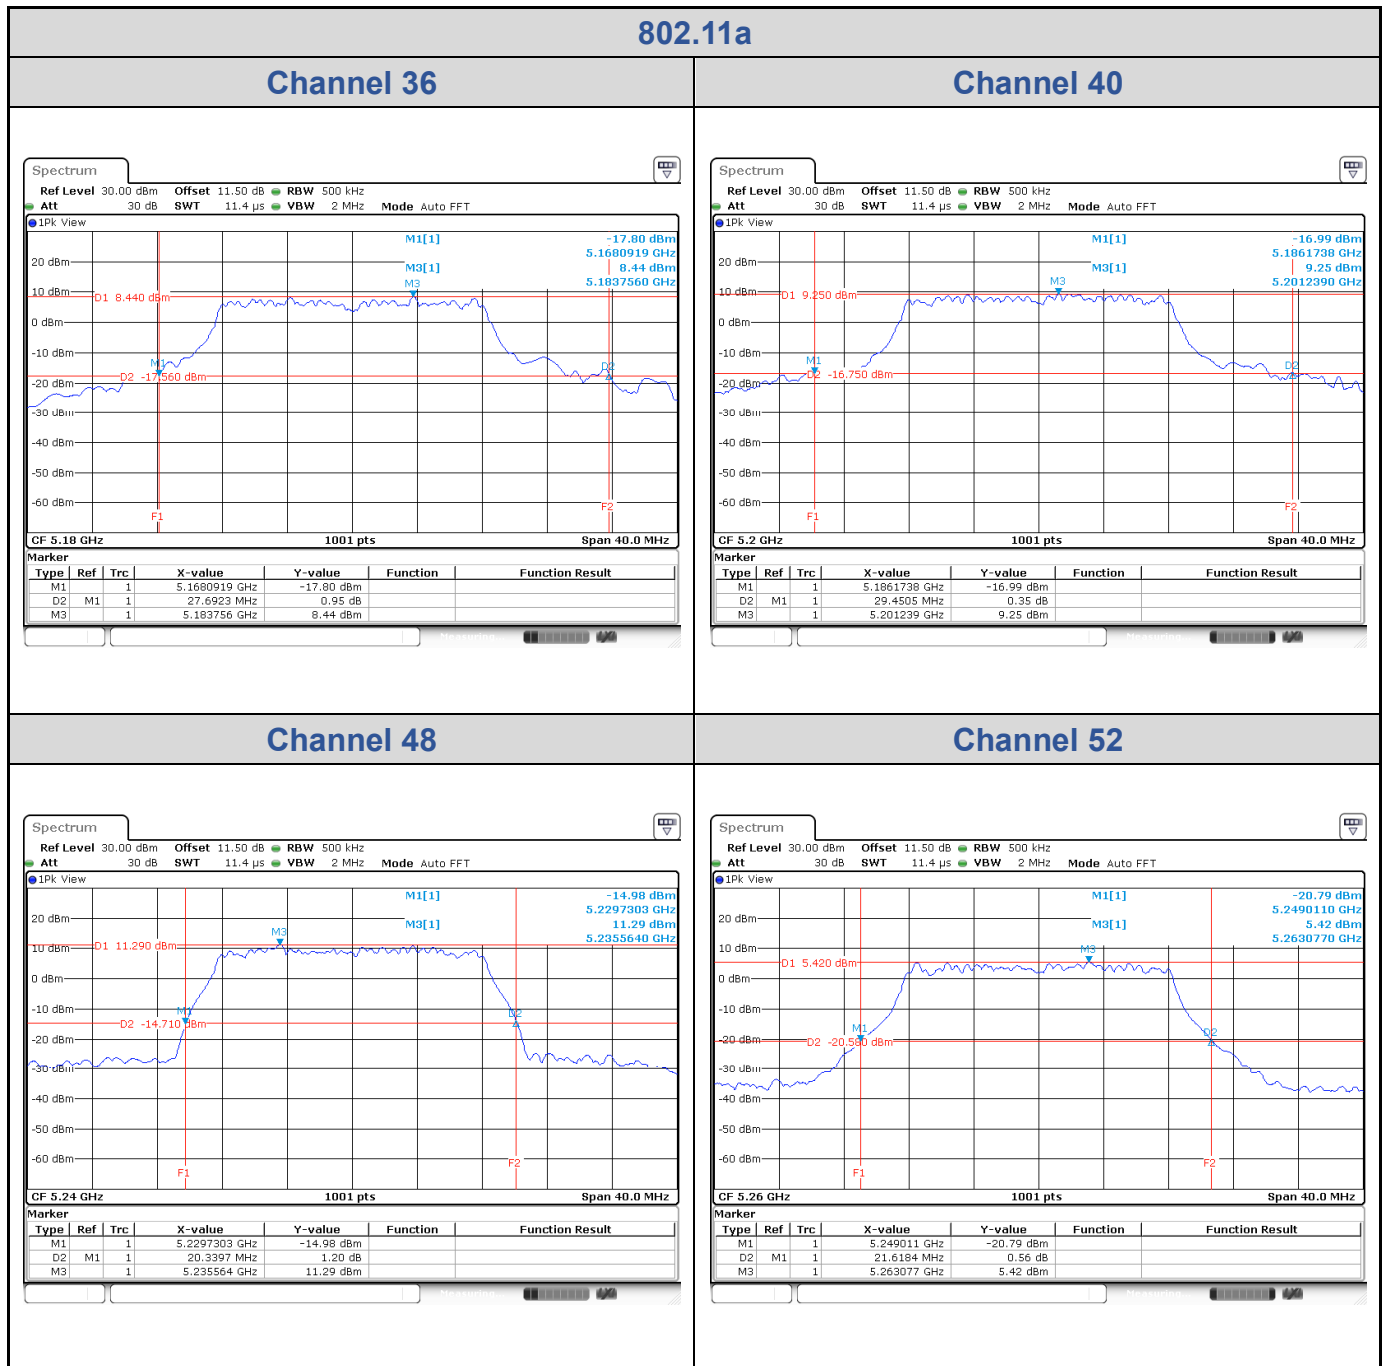

<Chain 3>