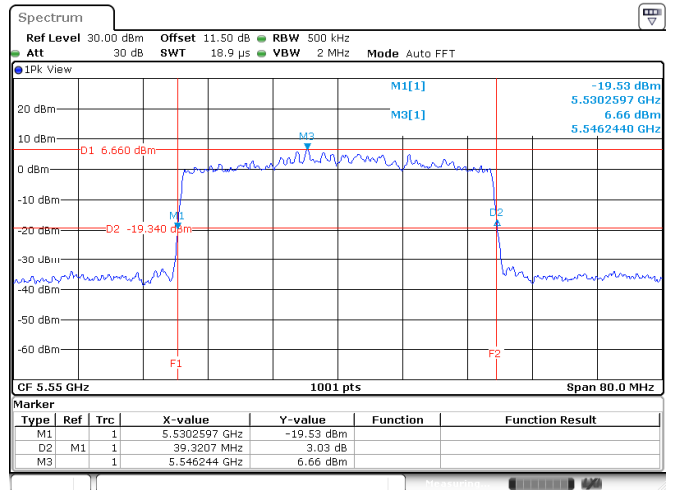

Channel 110