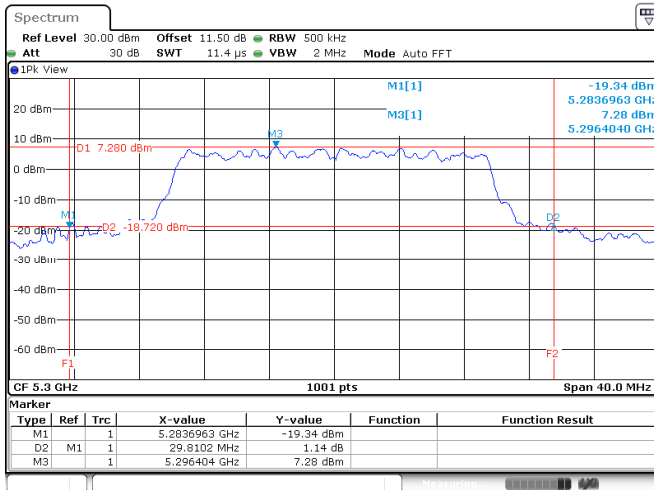

802.11ax HE20

Channel 60