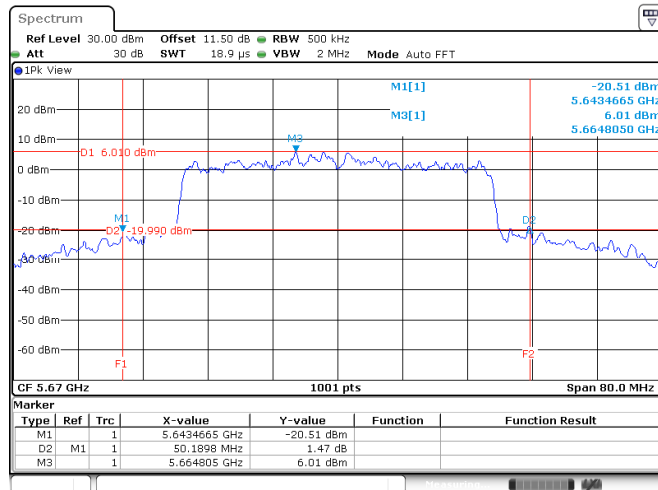

Channel 110

Channel 134

<Chain 2>

802.11ax HE40
Channel 102

Channel 110

Channel 134

<Chain 3>

802.11ax HE40
Channel 102

Channel 110

Channel 134

802.11ax HE80

Band	Channel	Frequency (MHz)	26 dB Bandwidth (MHz)			
			Chain 0	Chain 1	Chain 2	Chain 3
U-NII-1	42	5210	82.96	79.92	81.84	80.08
U-NII-2A	58	5290	80.56	83.28	80.40	80.24
U-NII-2C	106	5530	81.20	79.92	82.80	82.48
	122	5610	79.92	79.92	80.08	79.92