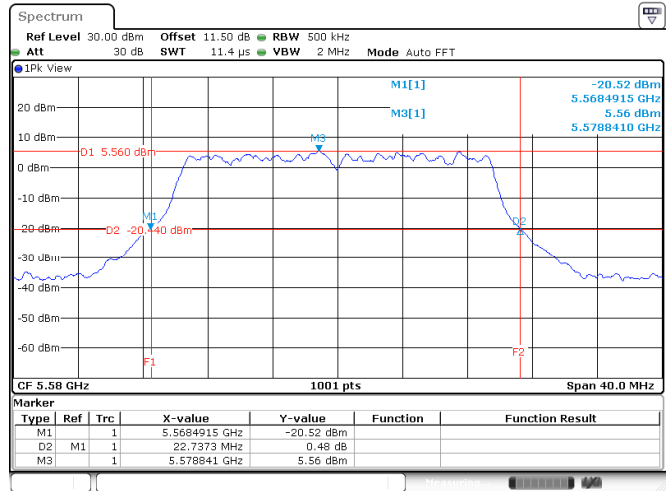

Channel 116