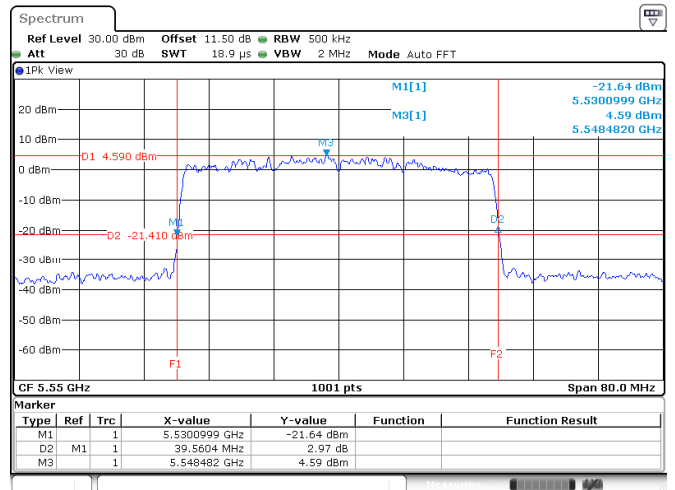

Channel 110