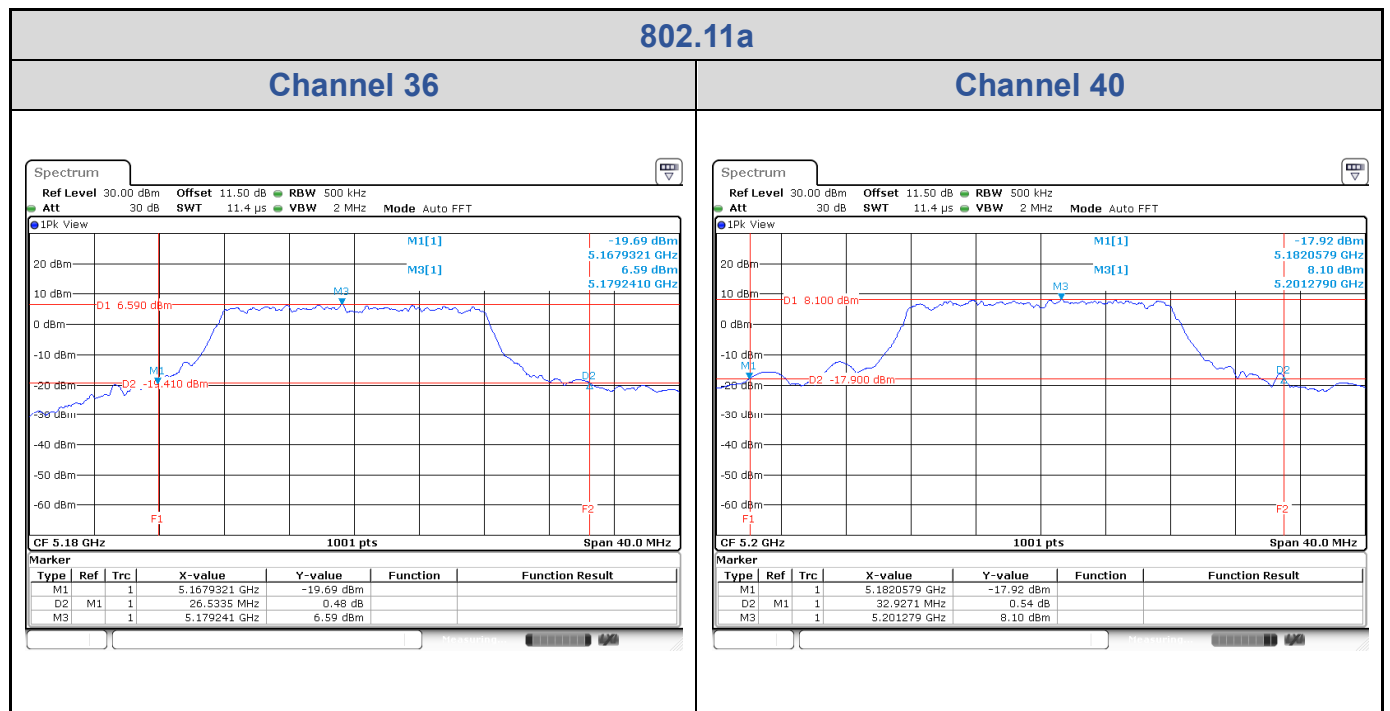

Appendix A: Test Results of Conducted Test_CDD

Test Result of 26 dB Bandwidth

802.11a

Band	Channel	Frequency (MHz)	26 dB Bandwidth (MHz)			
			Chain 0	Chain 1	Chain 2	Chain 3
U-NII-1	36	5180	26.53	28.89	25.93	27.69
	40	5200	32.93	27.61	27.33	29.45
	48	5240	20.50	20.62	20.70	20.34
U-NII-2A	52	5260	22.22	21.94	21.78	21.62
	60	5300	30.97	32.85	33.21	32.49
	64	5320	31.61	28.81	28.01	26.45
U-NII-2C	100	5500	30.37	28.57	27.33	26.81
	116	5580	22.42	22.38	22.02	21.70
	140	5700	26.01	28.57	26.53	23.62

<Chain 0>

802.11a
Channel 48

Channel 52

Channel 60

Channel 64

802.11a
Channel 100
Channel 116

Channel 140

<Chain 1>