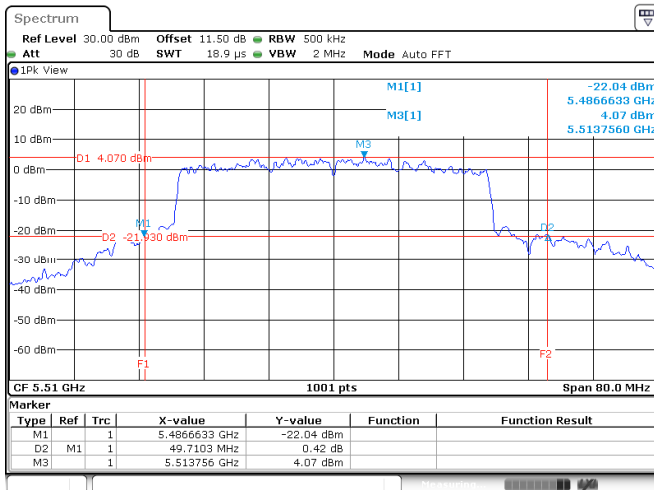

Channel 102