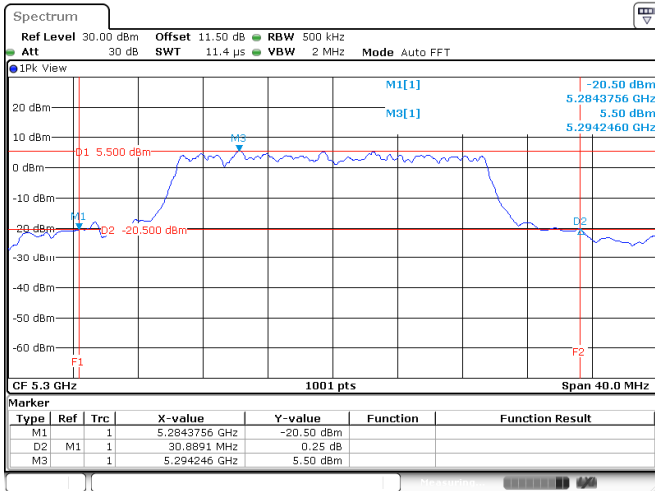

802.11ax HE20

Channel 48

Channel 52

Channel 60

Channel 64