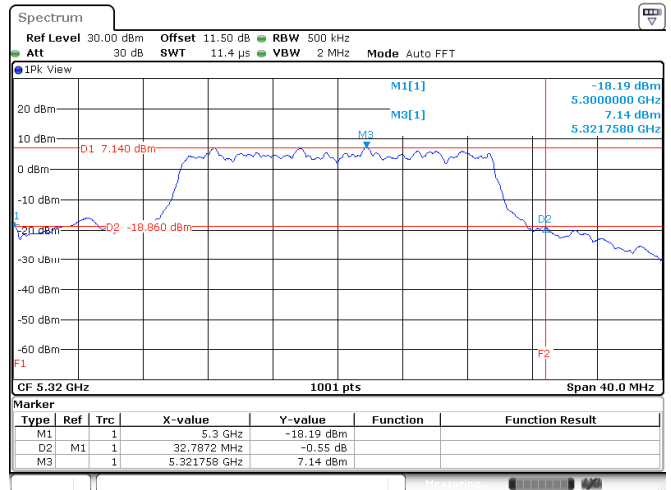

802.11ax HE20

Channel 60

Channel 64

Channel 100

Channel 116