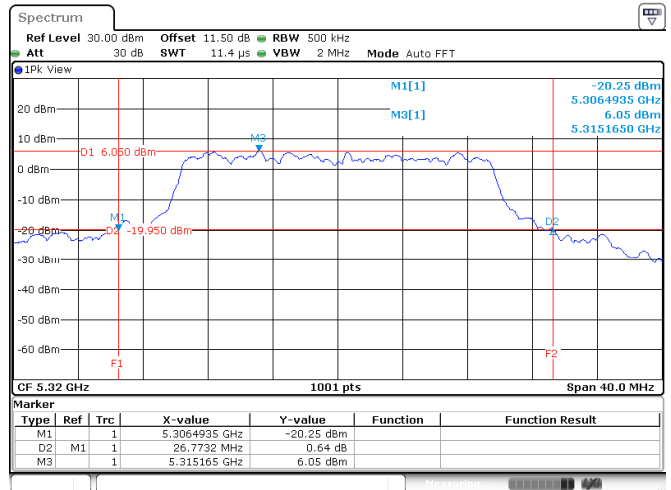

<Chain 0>

802.11ax HE20
Channel 48

Channel 52

Channel 60

Channel 64

802.11ax HE20
Channel 100

Channel 116

Channel 140

<Chain 1>

802.11ax HE20
Channel 60

Channel 64

Channel 100

Channel 116

<Chain 2>

802.11ax HE20
Channel 60

Channel 64