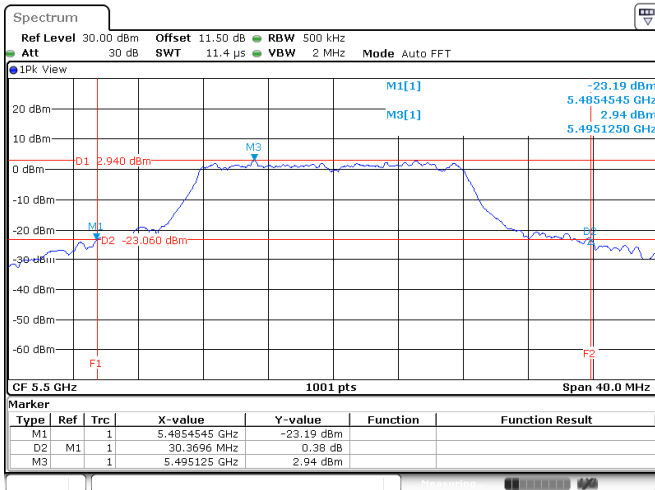

Appendix A: Test Results of Conducted Test_CDD

Test Result of 26 dB Bandwidth

802.11a

Band	Channel	Frequency (MHz)	26 dB Bandwidth (MHz)			
			Chain 0	Chain 1	Chain 2	Chain 3
U-NII-1	36	5180	26.53	28.89	25.93	27.69
	40	5200	32.93	27.61	27.33	29.45
	48	5240	20.50	20.62	20.70	20.34
U-NII-2A	52	5260	22.22	21.94	21.78	21.62
	60	5300	30.97	32.85	33.21	32.49
	64	5320	31.61	28.81	28.01	26.45
U-NII-2C	100	5500	30.37	28.57	27.33	26.81
	116	5580	22.42	22.38	22.02	21.70
	140	5700	26.01	28.57	26.53	23.62

<Chain 0>

802.11a
Channel 48

Channel 52

Channel 60

Channel 64

802.11a
Channel 100
Channel 116

Channel 140

<Chain 1>