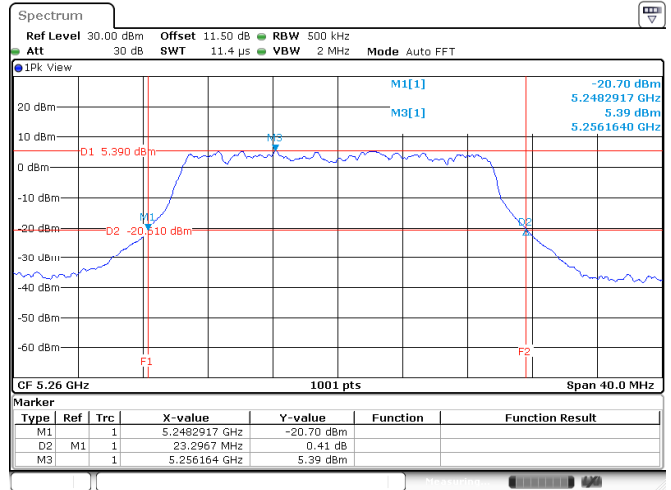

802.11ax HE20

Channel 48

Channel 52

Channel 60

Channel 64