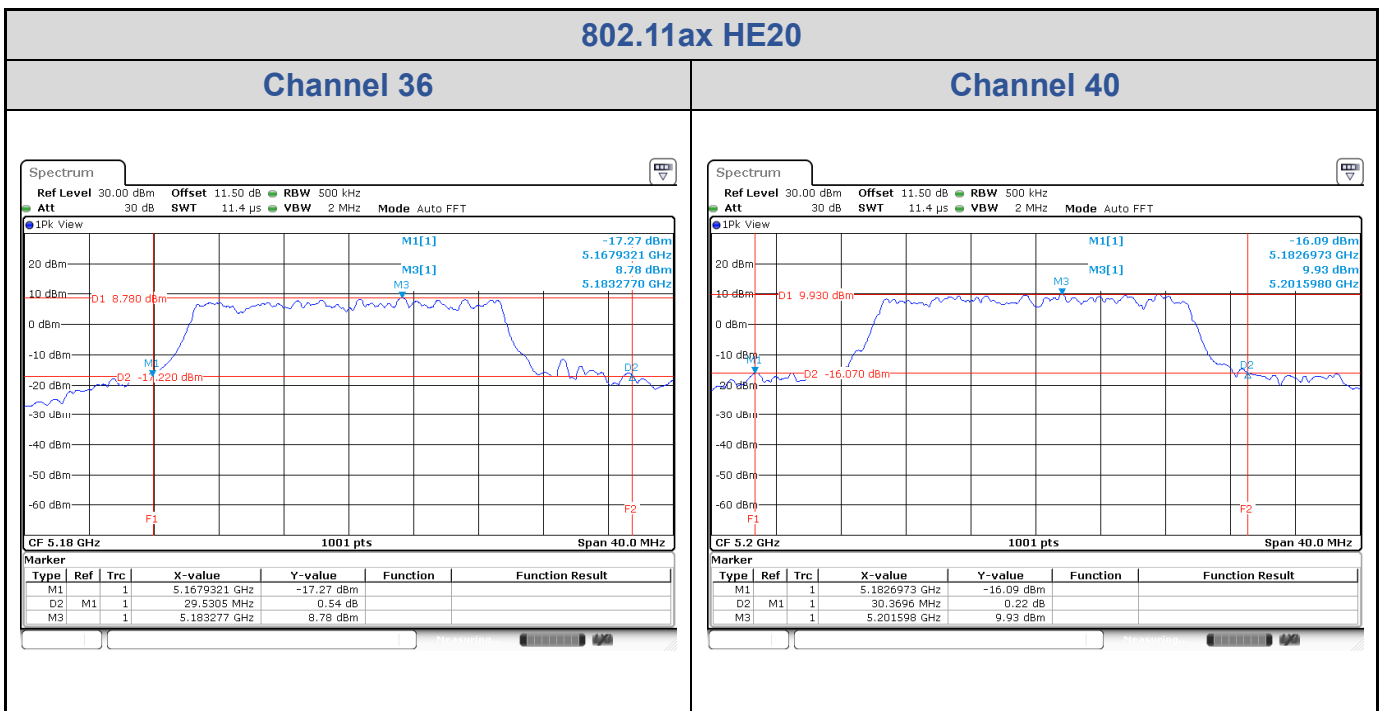

Channel 64

Channel 100

Channel 116

<Chain 3>

802.11ax HE20

Band	Channel	Frequency (MHz)	26 dB Bandwidth (MHz)			
			Chain 0	Chain 1	Chain 2	Chain 3
U-NII-1	36	5180	29.53	28.29	30.53	33.49
	40	5200	30.37	26.61	25.29	26.33
	48	5240	20.38	20.34	20.34	20.26
U-NII-2A	52	5260	23.30	23.38	22.74	22.70
	60	5300	30.89	25.21	28.33	29.81
	64	5320	28.41	26.77	31.29	32.79
U-NII-2C	100	5500	26.37	27.61	26.85	30.01
	116	5580	23.30	23.10	22.74	22.54
	140	5700	30.49	26.01	24.14	23.82

<Chain 0>

802.11ax HE20
Channel 48

Channel 52

Channel 60

Channel 64

802.11ax HE20
Channel 100

Channel 116

Channel 140

<Chain 1>

802.11ax HE20
Channel 60

Channel 64

Channel 100

Channel 116

<Chain 2>

802.11ax HE20
Channel 60

Channel 64