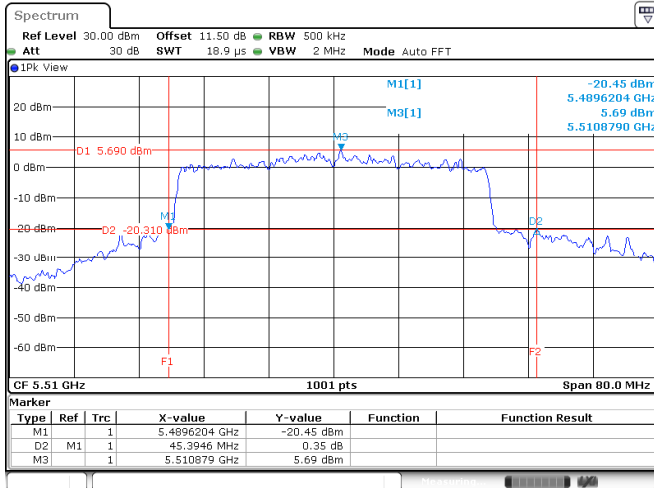

Channel 110

Channel 134

<Chain 2>

802.11ax HE40
Channel 102

Channel 110

Channel 134

<Chain 3>

802.11ax HE40
Channel 102