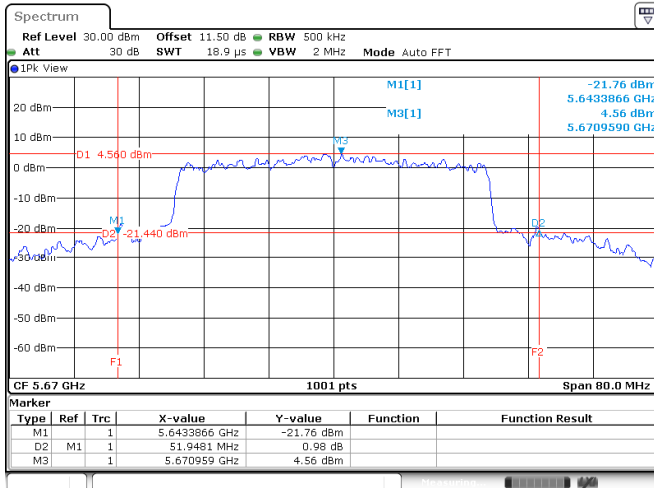

Channel 110

Channel 134

<Chain 2>

802.11ax HE40
Channel 102

Channel 110

Channel 134

<Chain 3>

802.11ax HE40
Channel 102

Channel 110

Channel 134

802.11ax HE80

Band	Channel	Frequency (MHz)	26 dB Bandwidth (MHz)			
			Chain 0	Chain 1	Chain 2	Chain 3
U-NII-1	42	5210	82.96	79.92	81.84	80.08
U-NII-2A	58	5290	80.56	83.28	80.40	80.24
U-NII-2C	106	5530	81.20	79.92	82.80	82.48
	122	5610	79.92	79.92	80.08	79.92