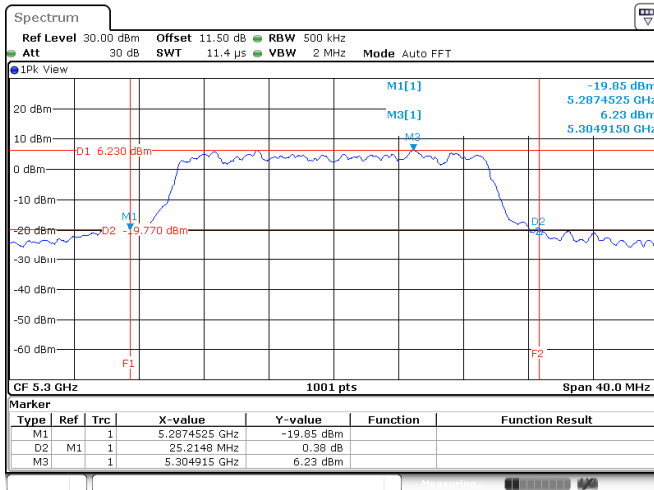

802.11ax HE20

Channel 60