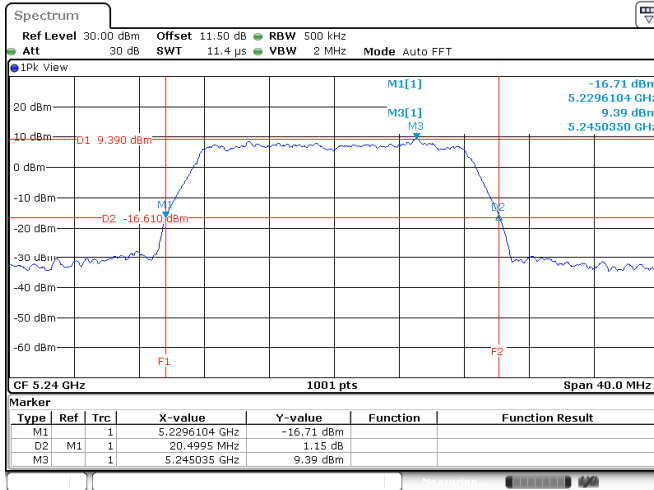

Appendix A: Test Results of Conducted Test_CDD

Test Result of 26 dB Bandwidth

802.11a

Band	Channel	Frequency (MHz)	26 dB Bandwidth (MHz)			
			Chain 0	Chain 1	Chain 2	Chain 3
U-NII-1	36	5180	26.53	28.89	25.93	27.69
	40	5200	32.93	27.61	27.33	29.45
	48	5240	20.50	20.62	20.70	20.34
U-NII-2A	52	5260	22.22	21.94	21.78	21.62
	60	5300	30.97	32.85	33.21	32.49
	64	5320	31.61	28.81	28.01	26.45
U-NII-2C	100	5500	30.37	28.57	27.33	26.81
	116	5580	22.42	22.38	22.02	21.70
	140	5700	26.01	28.57	26.53	23.62

<Chain 0>

802.11a
Channel 48

Channel 52

Channel 60

Channel 64

802.11a
Channel 100
Channel 116

Channel 140

<Chain 1>