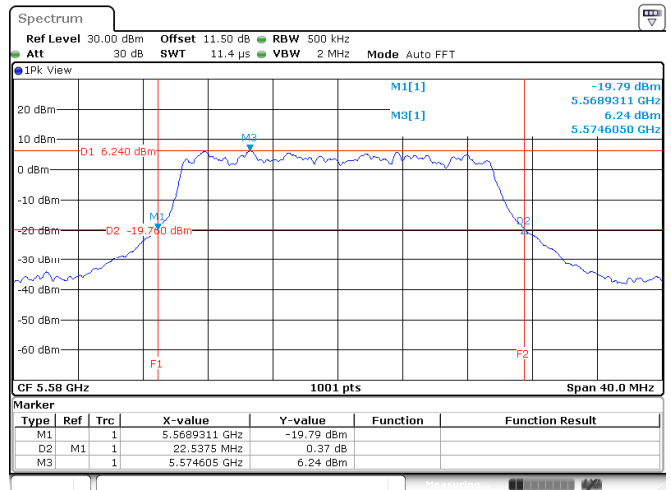

Channel 116