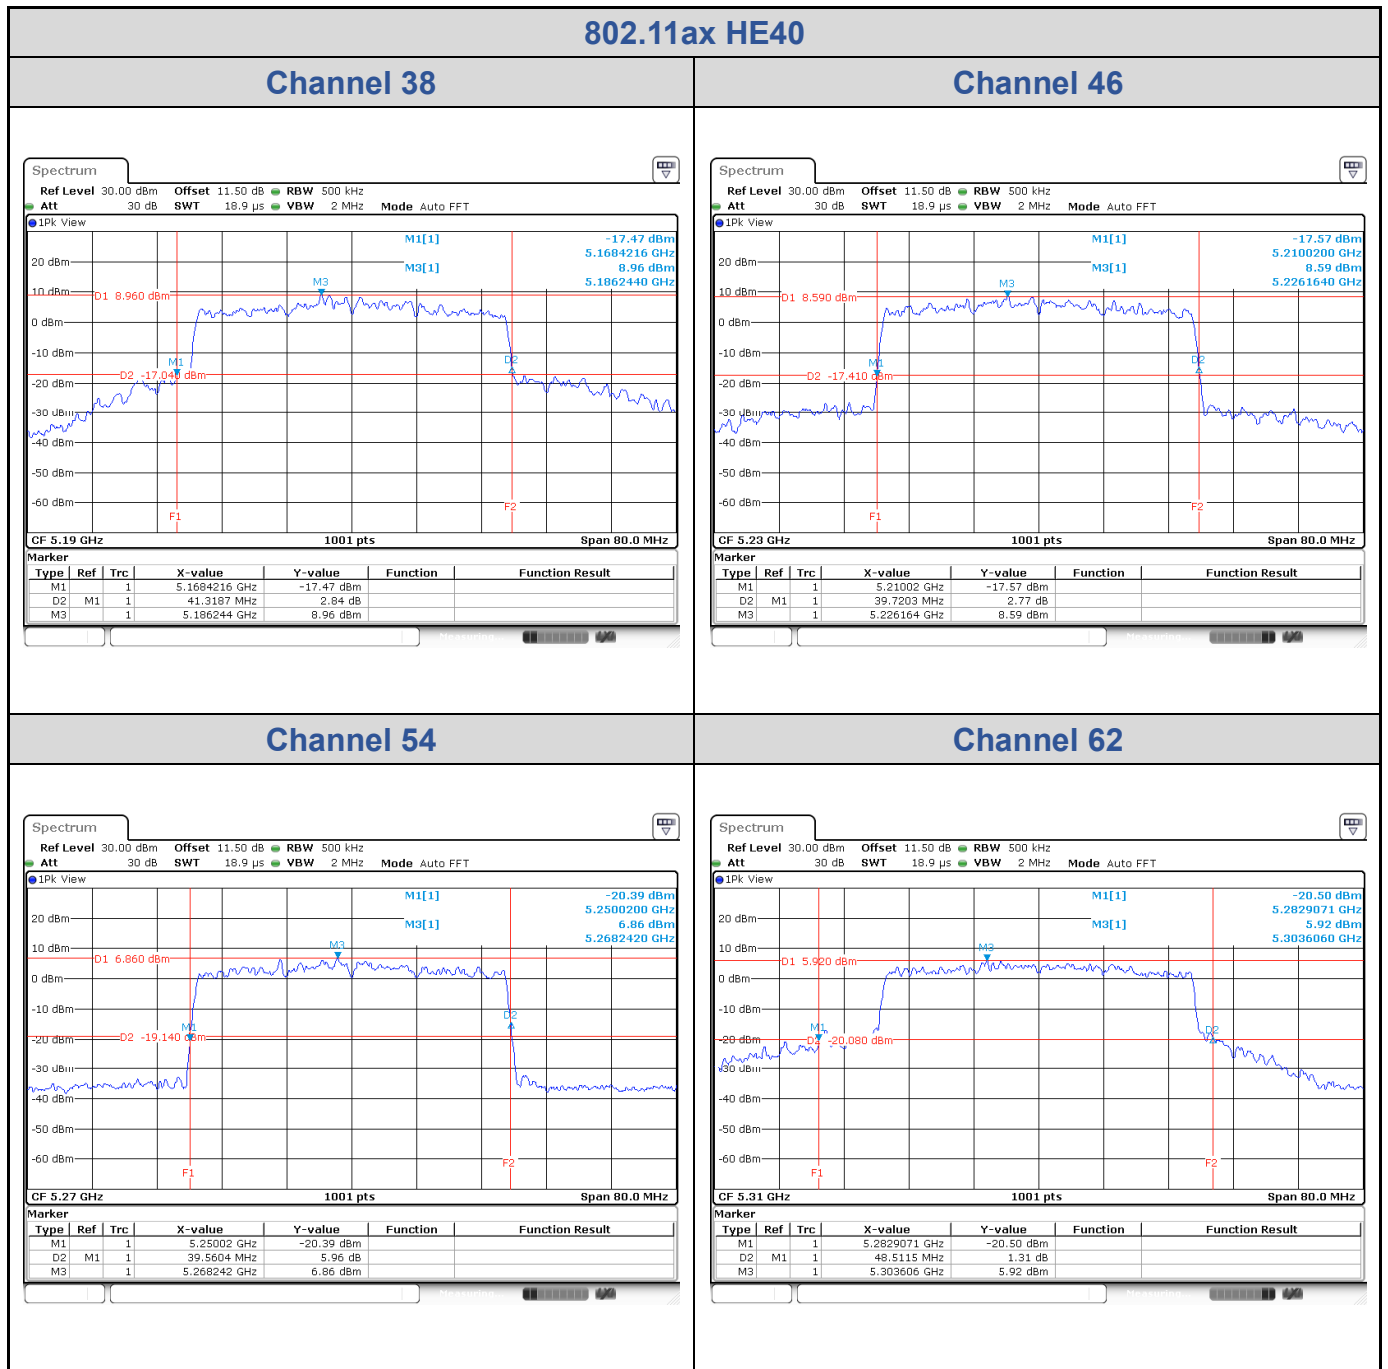

Channel 110

Channel 134

<Chain 2>

802.11ax HE40
Channel 102

Channel 110

Channel 134

<Chain 3>

802.11ax HE40
Channel 102