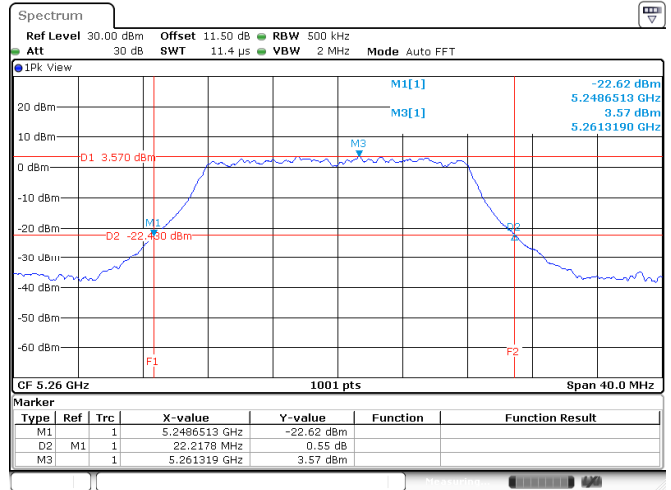

Appendix A: Test Results of Conducted Test_CDD

Test Result of 26 dB Bandwidth

802.11a

Band	Channel	Frequency (MHz)	26 dB Bandwidth (MHz)			
			Chain 0	Chain 1	Chain 2	Chain 3
U-NII-1	36	5180	26.53	28.89	25.93	27.69
	40	5200	32.93	27.61	27.33	29.45
	48	5240	20.50	20.62	20.70	20.34
U-NII-2A	52	5260	22.22	21.94	21.78	21.62
	60	5300	30.97	32.85	33.21	32.49
	64	5320	31.61	28.81	28.01	26.45
U-NII-2C	100	5500	30.37	28.57	27.33	26.81
	116	5580	22.42	22.38	22.02	21.70
	140	5700	26.01	28.57	26.53	23.62

<Chain 0>

802.11a
Channel 48

Channel 52

Channel 60

Channel 64

802.11a
Channel 100
Channel 116

Channel 140

<Chain 1>