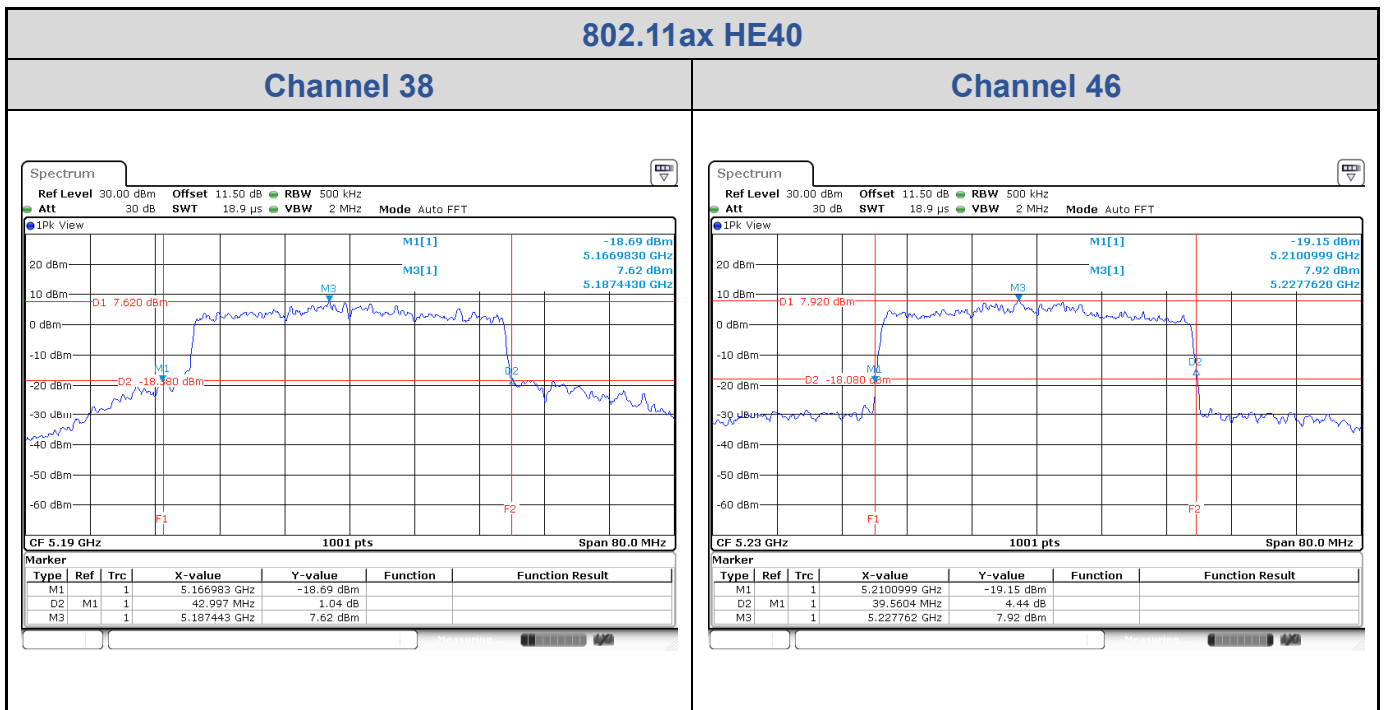

802.11ax HE40

Band	Channel	Frequency (MHz)	26 dB Bandwidth (MHz)			
			Chain 0	Chain 1	Chain 2	Chain 3
U-NII-1	38	5190	43.00	47.47	51.55	41.32
	46	5230	39.56	39.64	39.48	39.72
U-NII-2A	54	5270	39.72	39.64	39.56	39.56
	62	5310	49.31	48.19	48.75	48.51
U-NII-2C	102	5510	49.71	46.83	45.39	50.59
	110	5500	39.56	39.32	39.56	39.64
	134	5670	48.59	55.14	51.95	50.19

<Chain 0>