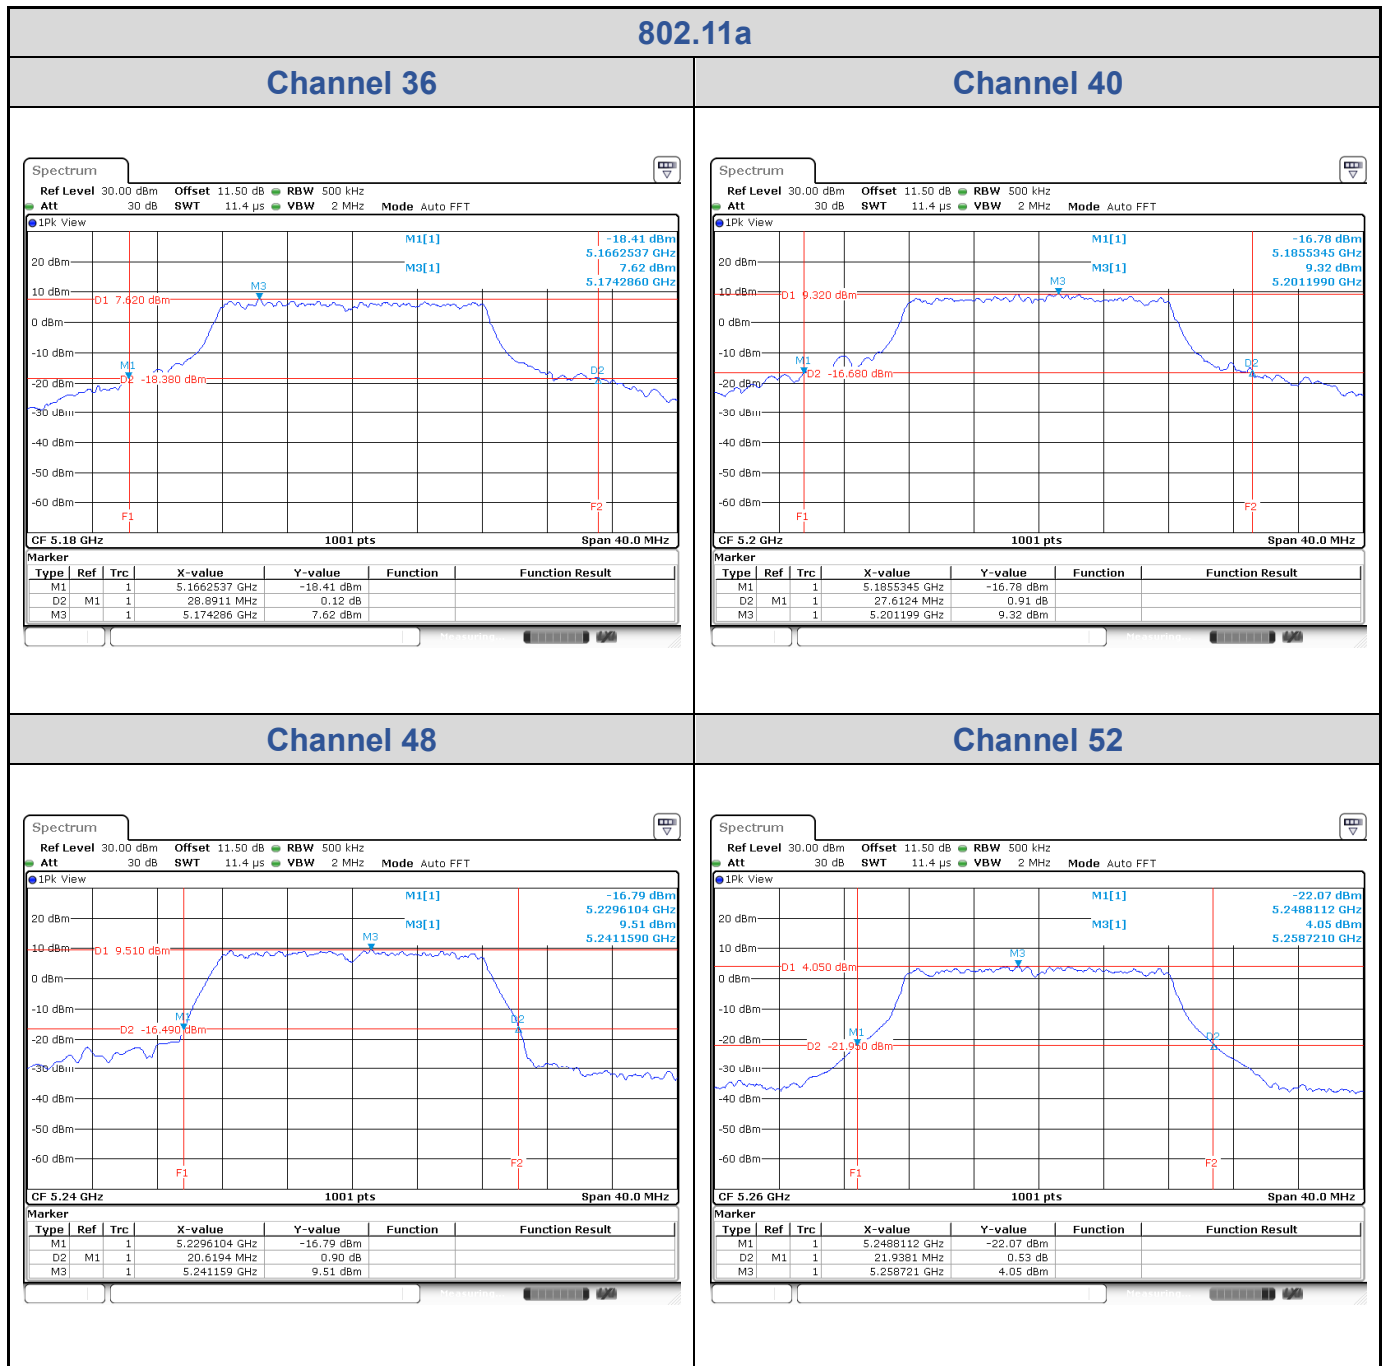

Appendix A: Test Results of Conducted Test_CDD

Test Result of 26 dB Bandwidth

802.11a

Band	Channel	Frequency (MHz)	26 dB Bandwidth (MHz)			
			Chain 0	Chain 1	Chain 2	Chain 3
U-NII-1	36	5180	26.53	28.89	25.93	27.69
	40	5200	32.93	27.61	27.33	29.45
	48	5240	20.50	20.62	20.70	20.34
U-NII-2A	52	5260	22.22	21.94	21.78	21.62
	60	5300	30.97	32.85	33.21	32.49
	64	5320	31.61	28.81	28.01	26.45
U-NII-2C	100	5500	30.37	28.57	27.33	26.81
	116	5580	22.42	22.38	22.02	21.70
	140	5700	26.01	28.57	26.53	23.62

<Chain 0>

802.11a
Channel 48

Channel 52

Channel 60

Channel 64

802.11a
Channel 100
Channel 116

Channel 140

<Chain 1>