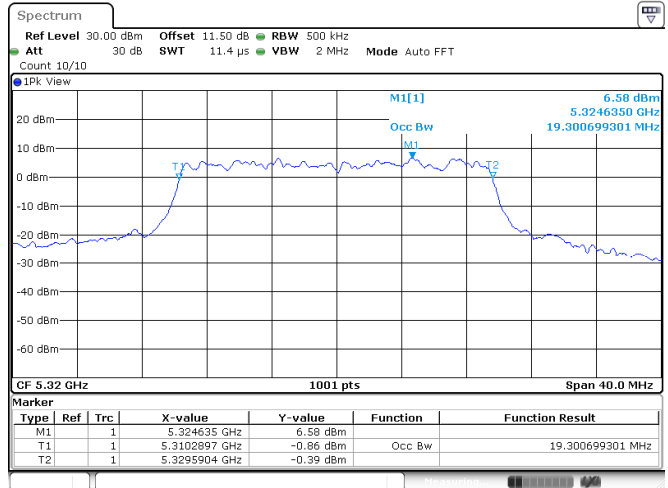

802.11ax HE20

Channel 60

Channel 64

Channel 100

Channel 116