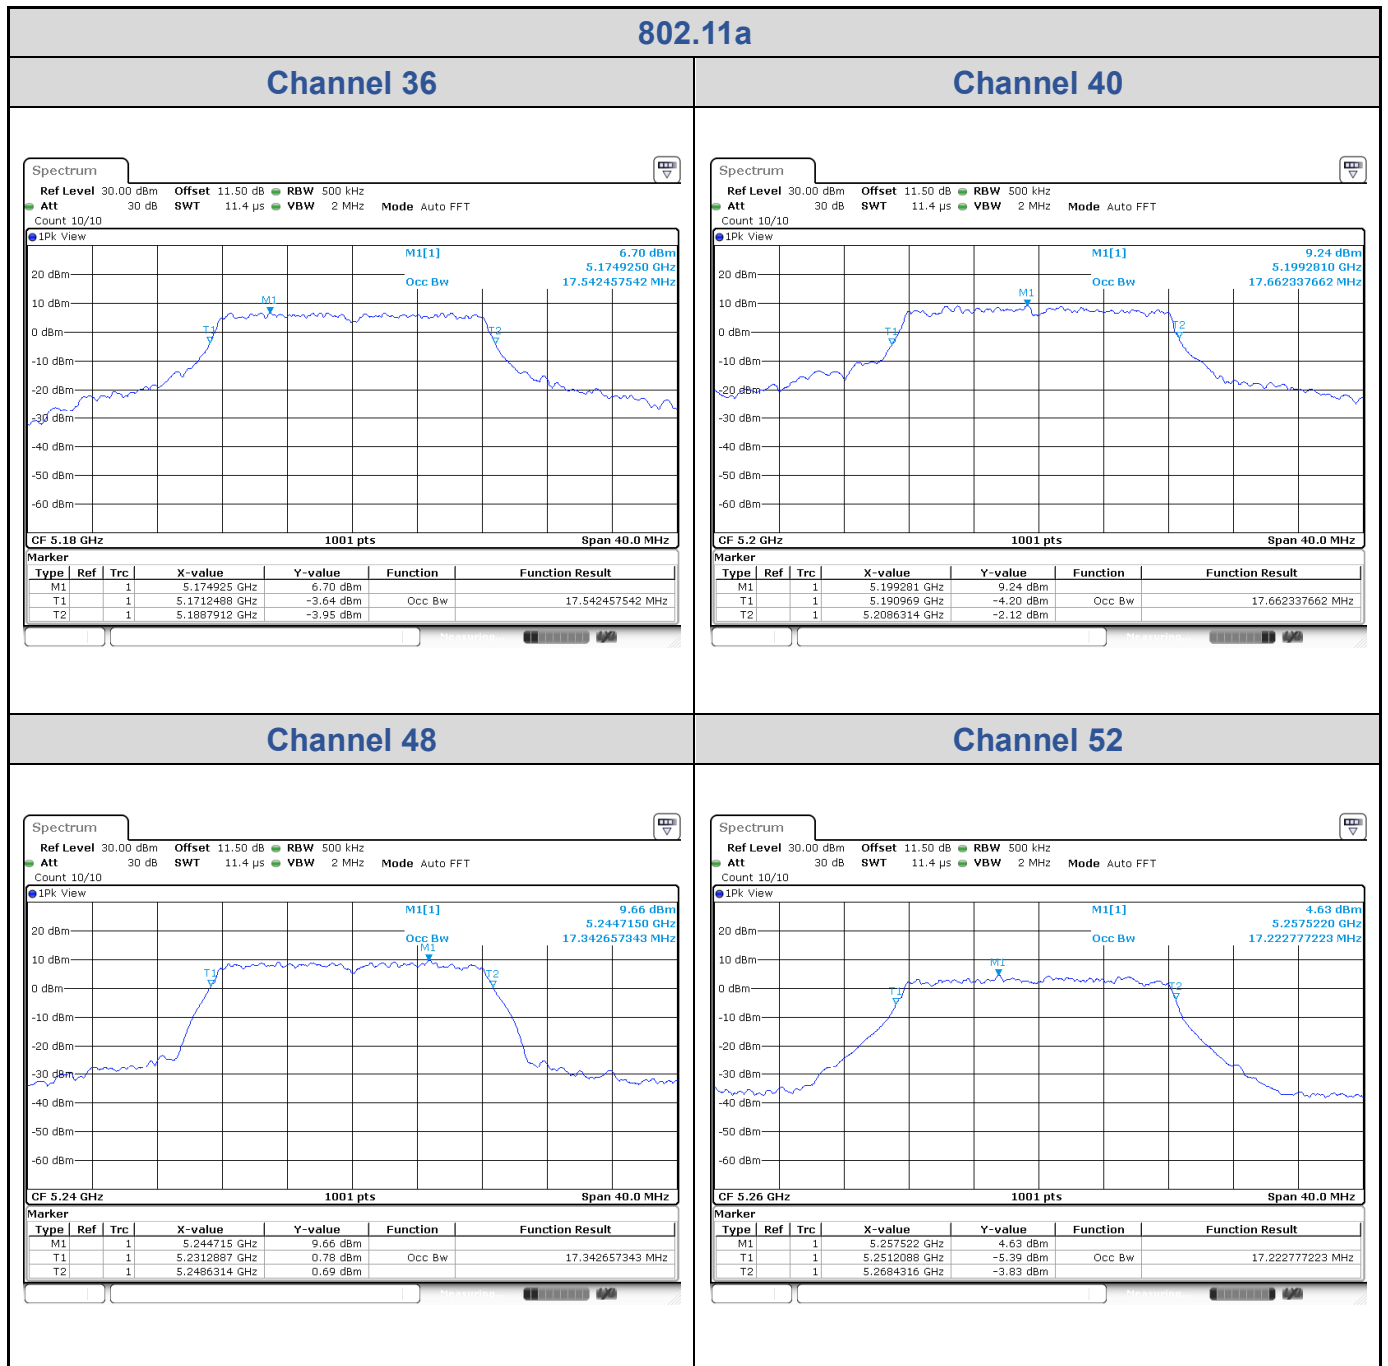

&lt;Chain 1&gt;

**802.11a**
**Channel 140**

**Channel 149**

**Channel 157**

**Channel 165**

<Chain 2>

**802.11a**
**Channel 60**

**Channel 64**

**<Chain 0>**

**802.11ax HE20**
**Channel 48**

**Channel 52**

**Channel 60**

**Channel 64**

**802.11ax HE20**
**Channel 100**

**Channel 116**

**Channel 140**