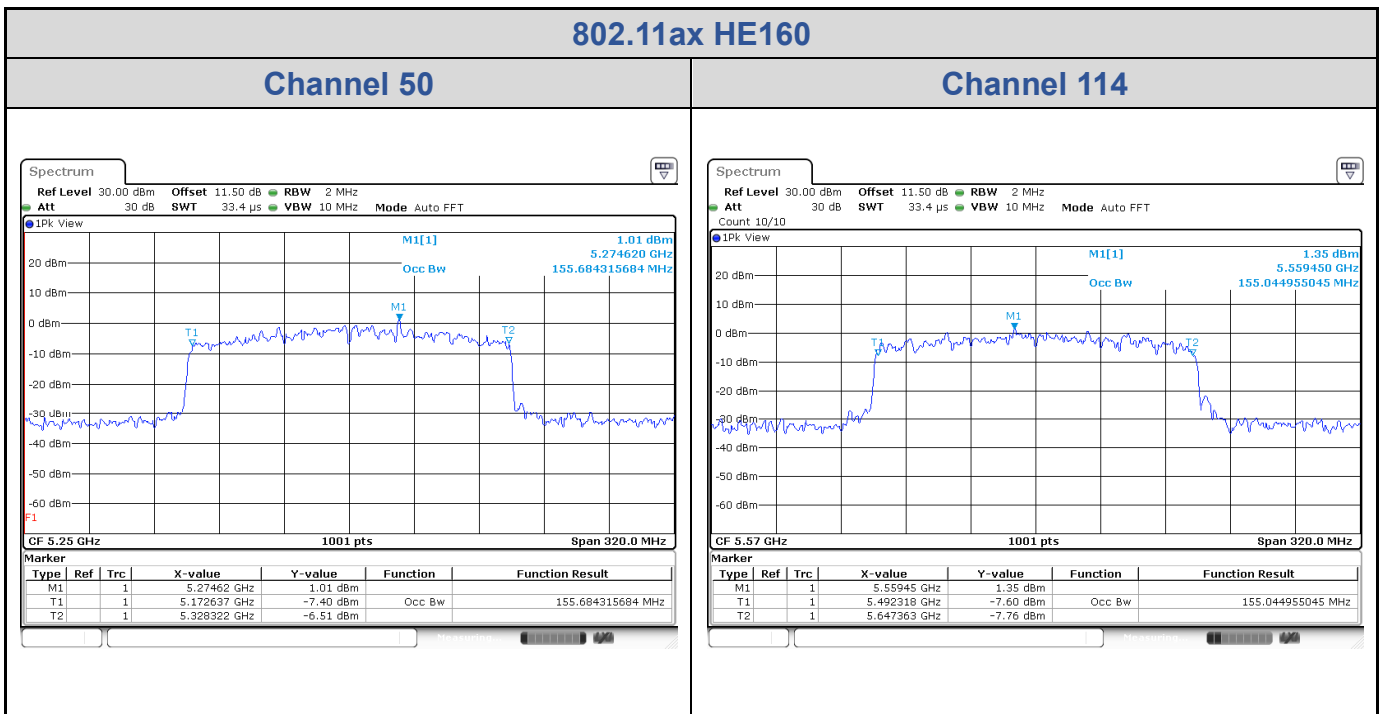

802.11ax HE160

Band	Channel	Frequency (MHz)	99% Bandwidth (MHz)			
			Chain 0	Chain 1	Chain 2	Chain 3
U-NII-1	50	5250	77.36	77.68	78.32	78.32
U-NII-2A	50	5250	78.32	77.36	77.36	77.36
U-NII-2C	114	5570	155.04	155.04	155.68	154.73

<Chain 0>