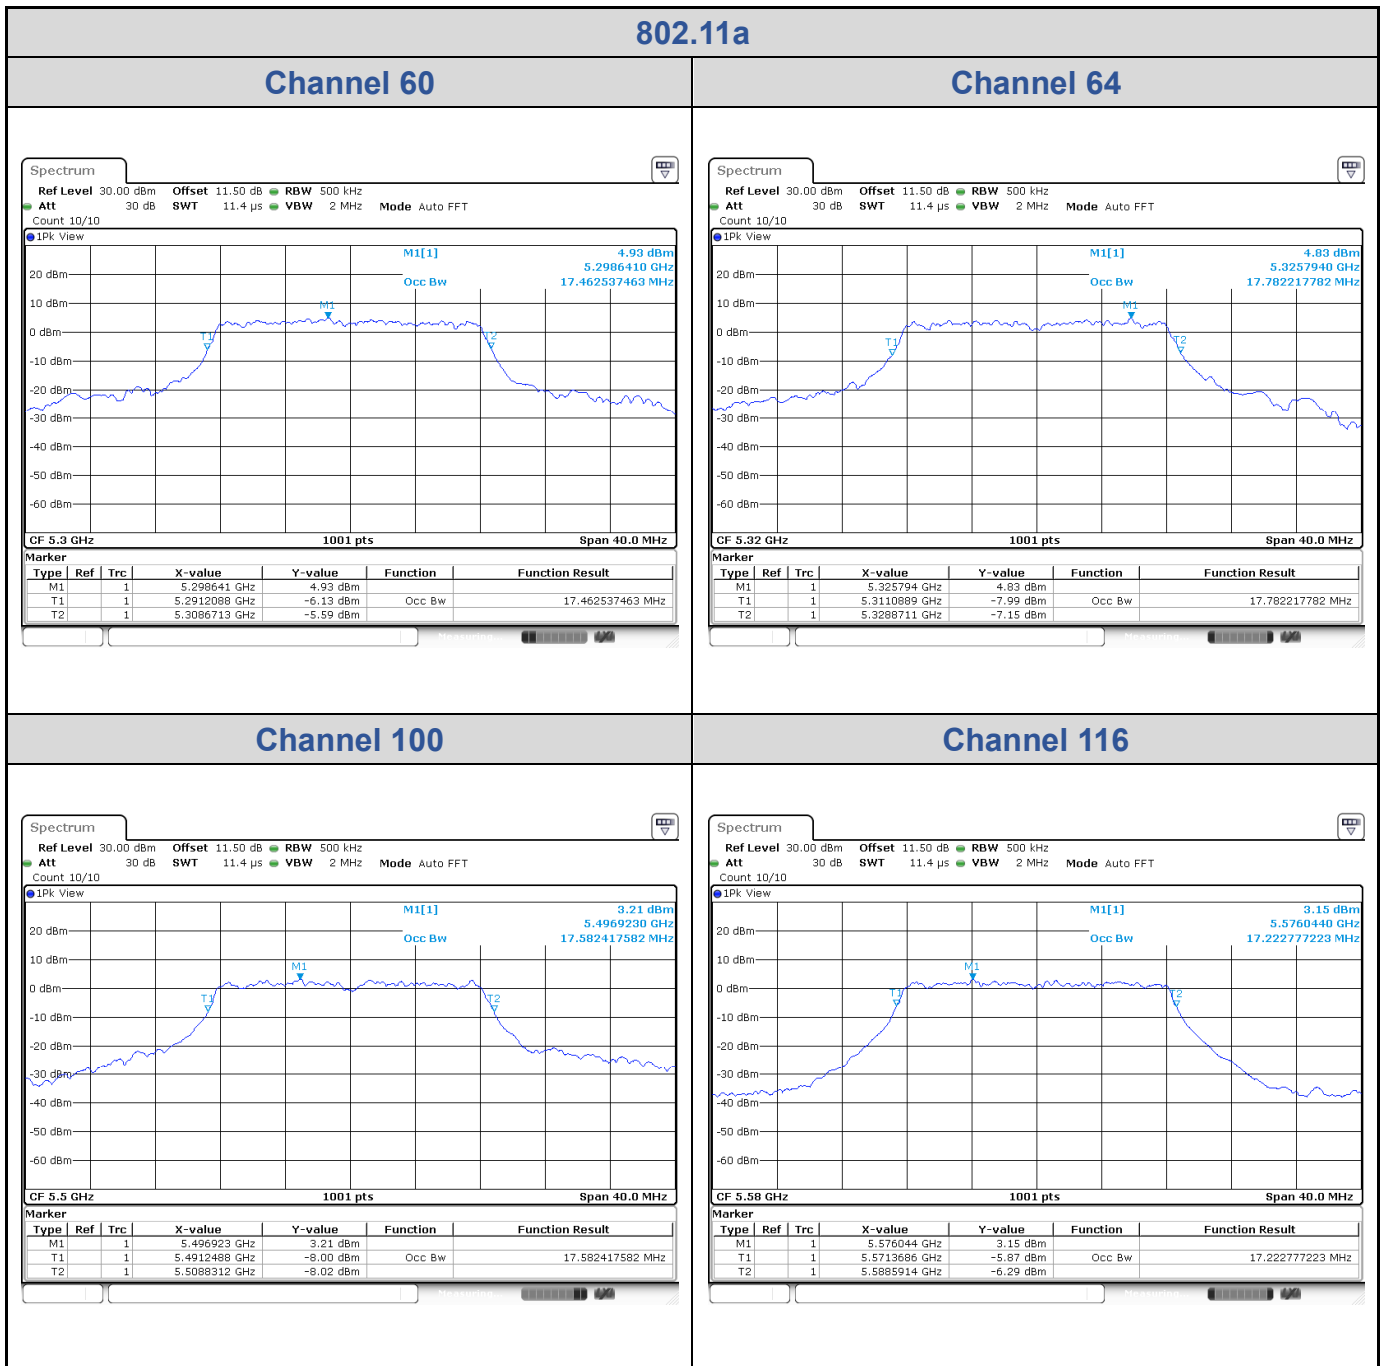

&lt;Chain 1&gt;

**802.11a**
**Channel 140**

**Channel 149**

**Channel 157**

**Channel 165**

<Chain 2>

**802.11a**
**Channel 60**

**Channel 64**