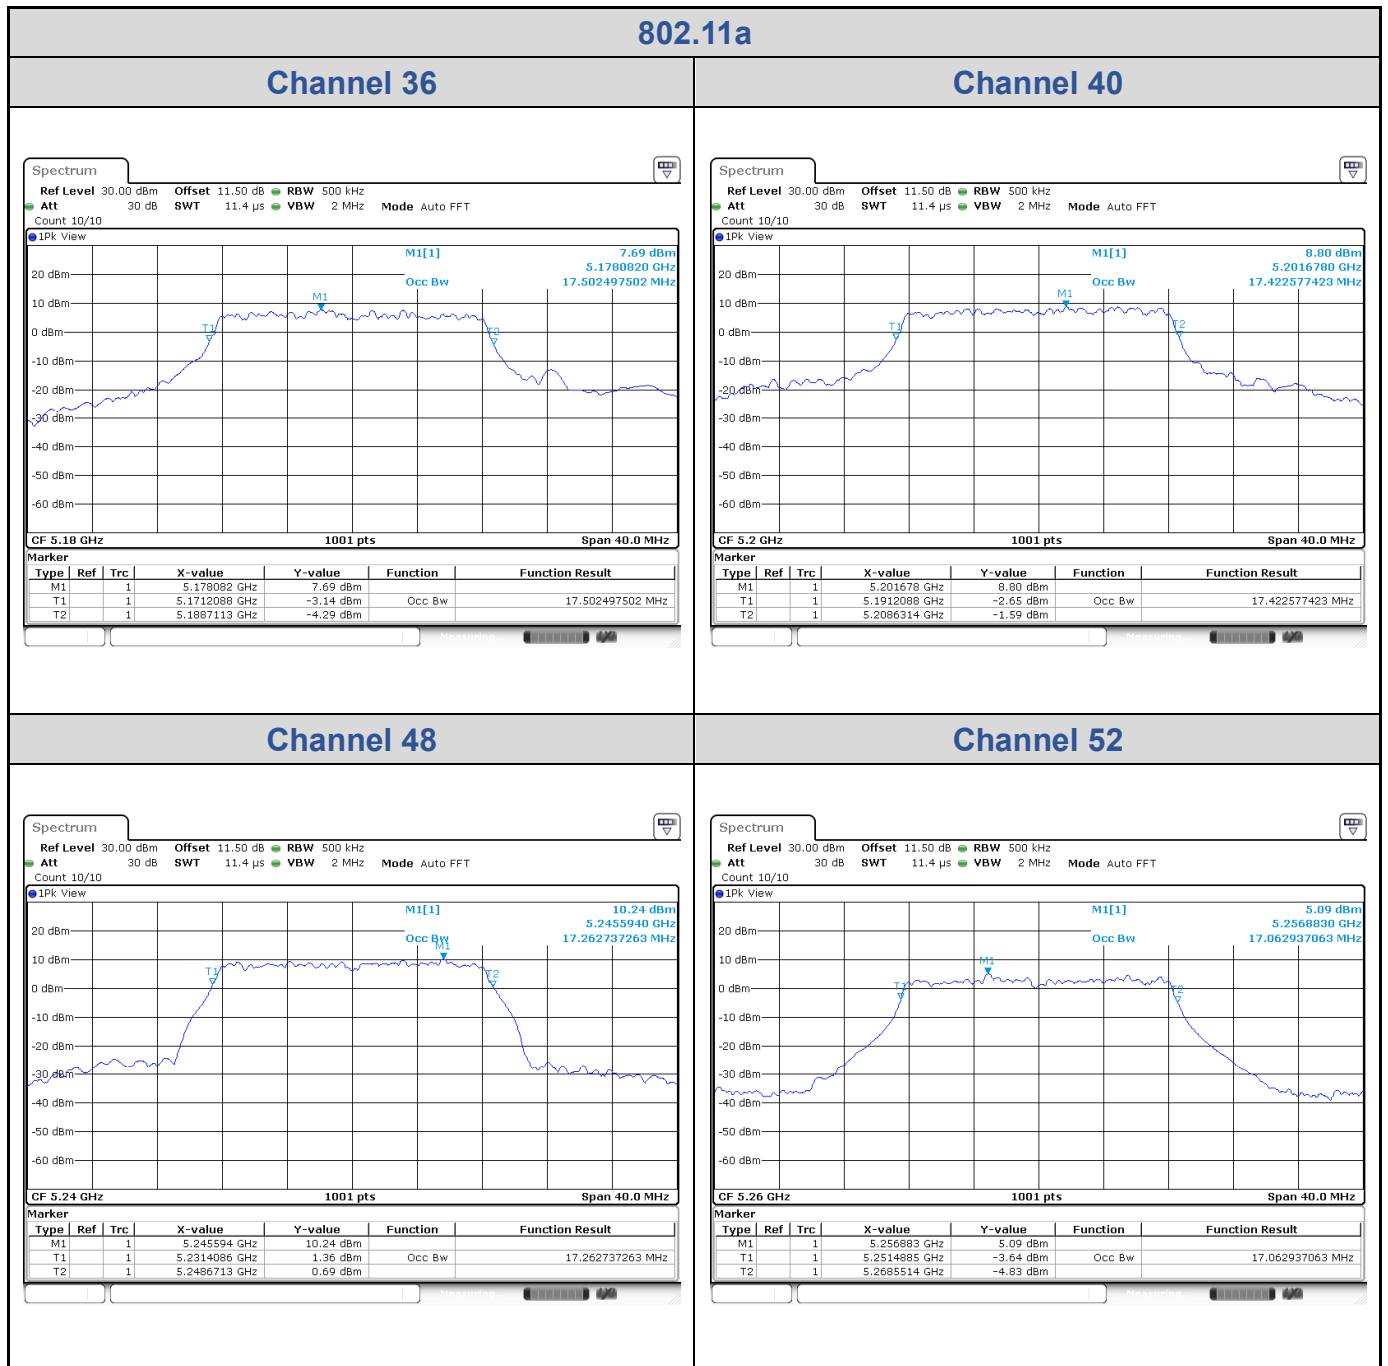

&lt;Chain 1&gt;

**802.11a**
**Channel 140**

**Channel 149**

**Channel 157**

**Channel 165**

<Chain 2>

**802.11a**
**Channel 60**

**Channel 64**

**<Chain 0>**

**802.11ax HE20**
**Channel 48**

**Channel 52**

**Channel 60**

**Channel 64**

**802.11ax HE20**
**Channel 100**

**Channel 116**

**Channel 140**