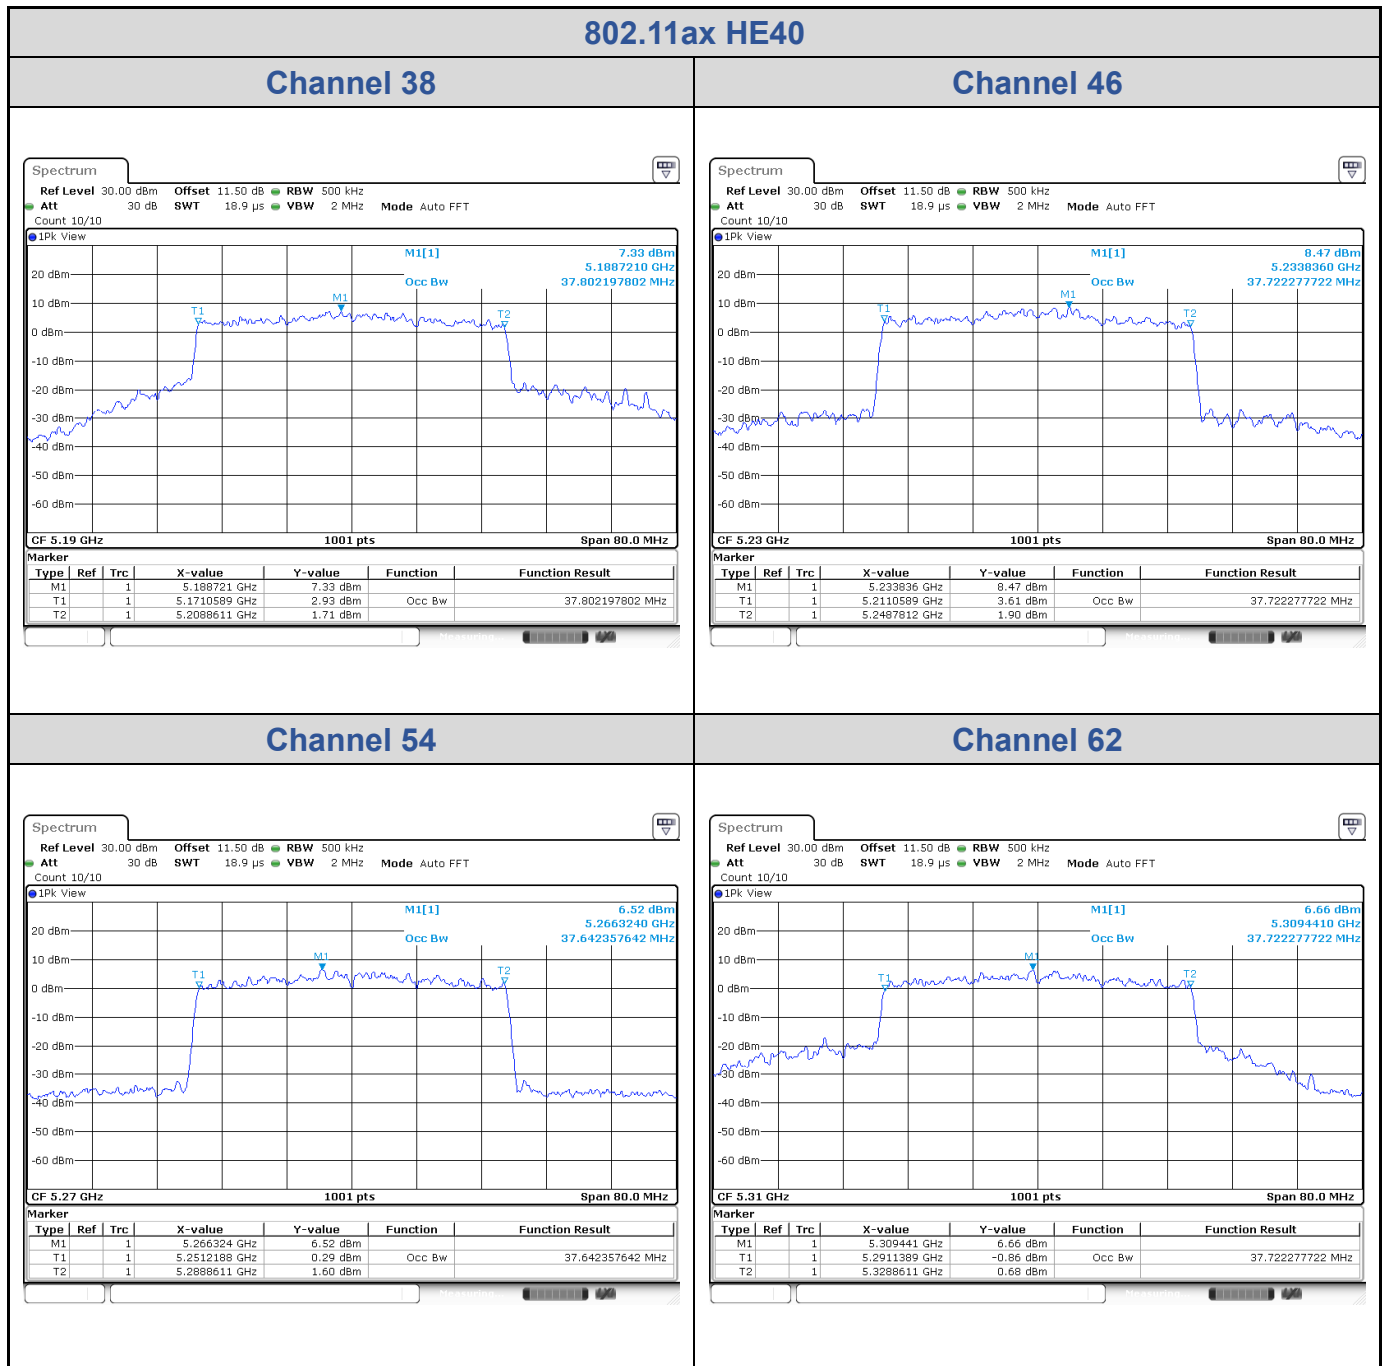

&lt;Chain 0&gt;

**802.11ax HE40**
**Channel 54**

**Channel 62**

**Channel 102**

**Channel 110**

**802.11ax HE40**
**Channel 134**

**Channel 151**

**Channel 159**

&lt;Chain 1&gt;

**802.11ax HE40**
**Channel 102**

**Channel 110**

**Channel 134**

**Channel 151**

&lt;Chain 2&gt;

**802.11ax HE40**
**Channel 102**

**Channel 110**

**Channel 134**

**Channel 151**

&lt;Chain 3&gt;

**802.11ax HE40**
**Channel 102**

**Channel 110**

**Channel 134**

**Channel 151**

**802.11ax HE80**