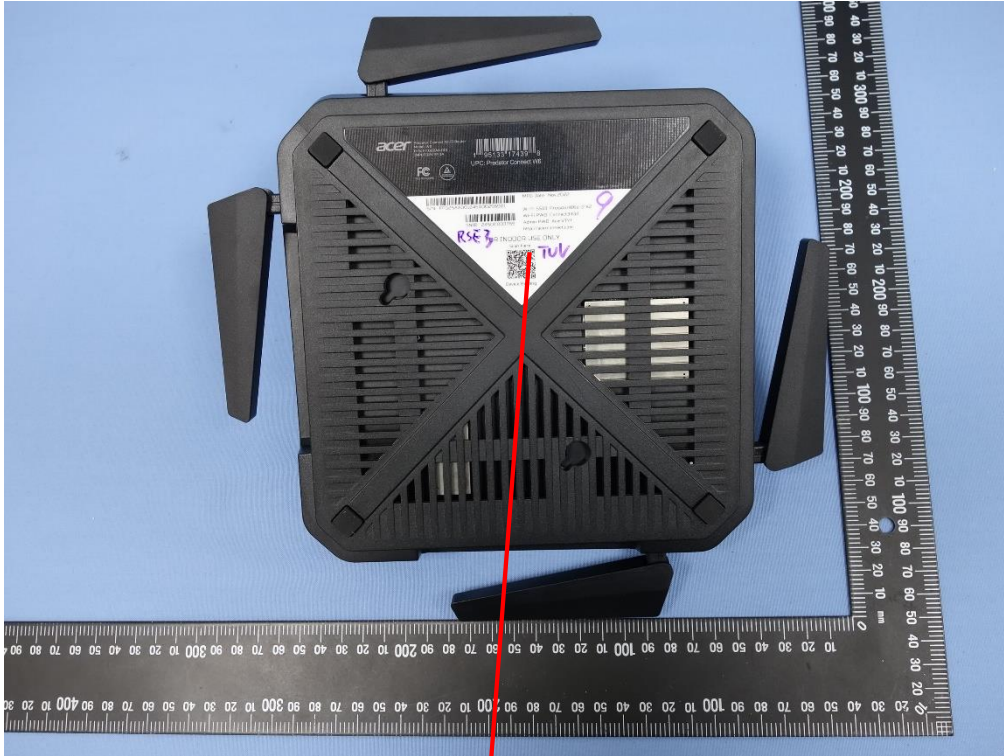

# Label & label location

**acer** Predator Connect Wi-Fi Router  
Model: W6d  
P/N: FF.G25AA.001  
INPUT: 12V 2A

1 95133 17721 4  
UPC: Predator Connect W6d

FCC ID: HLZW6D

10YearWarranty

Made in China

S/N: FFG0XTA001YWWSSSSMMVV