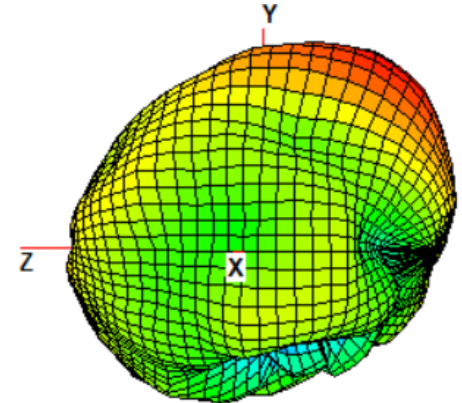

# 3D Radiation Pattern Results

ANT 8\_2.4GHz