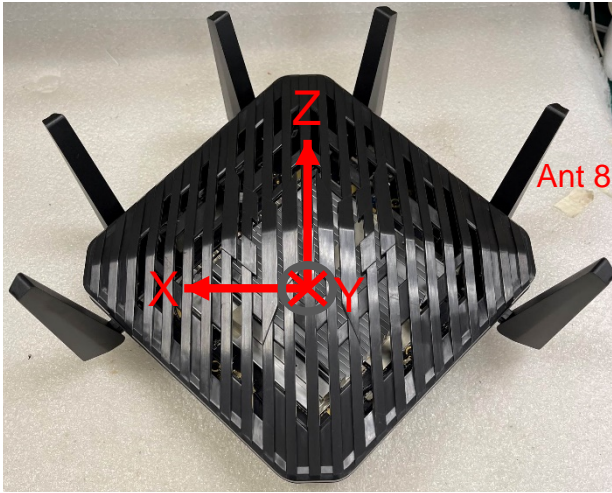

# 3D Radiation Pattern Results

ANT 8\_2.4GHz