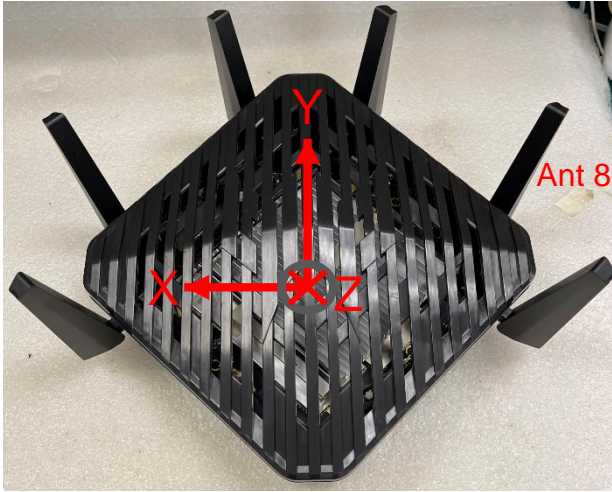

ANT 9_2.4GHz

3D Radiation Pattern Results

ANT 8_6GHz