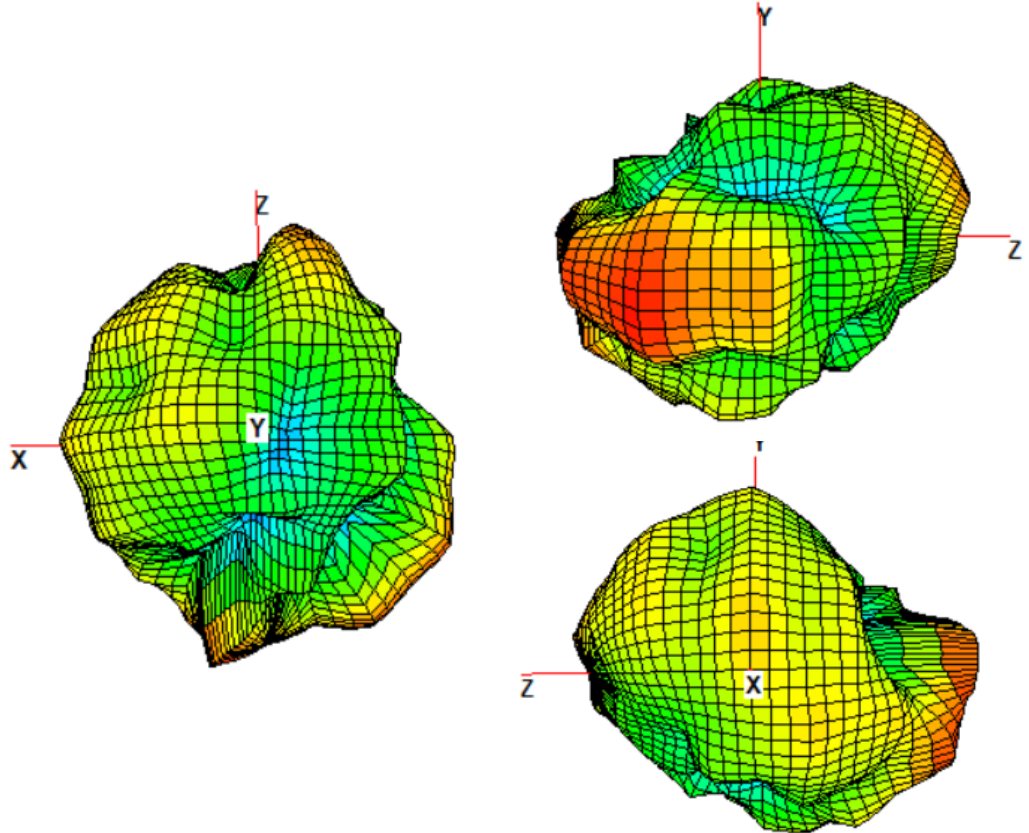

3D Radiation Pattern Results

ANT 9_2.4GHz