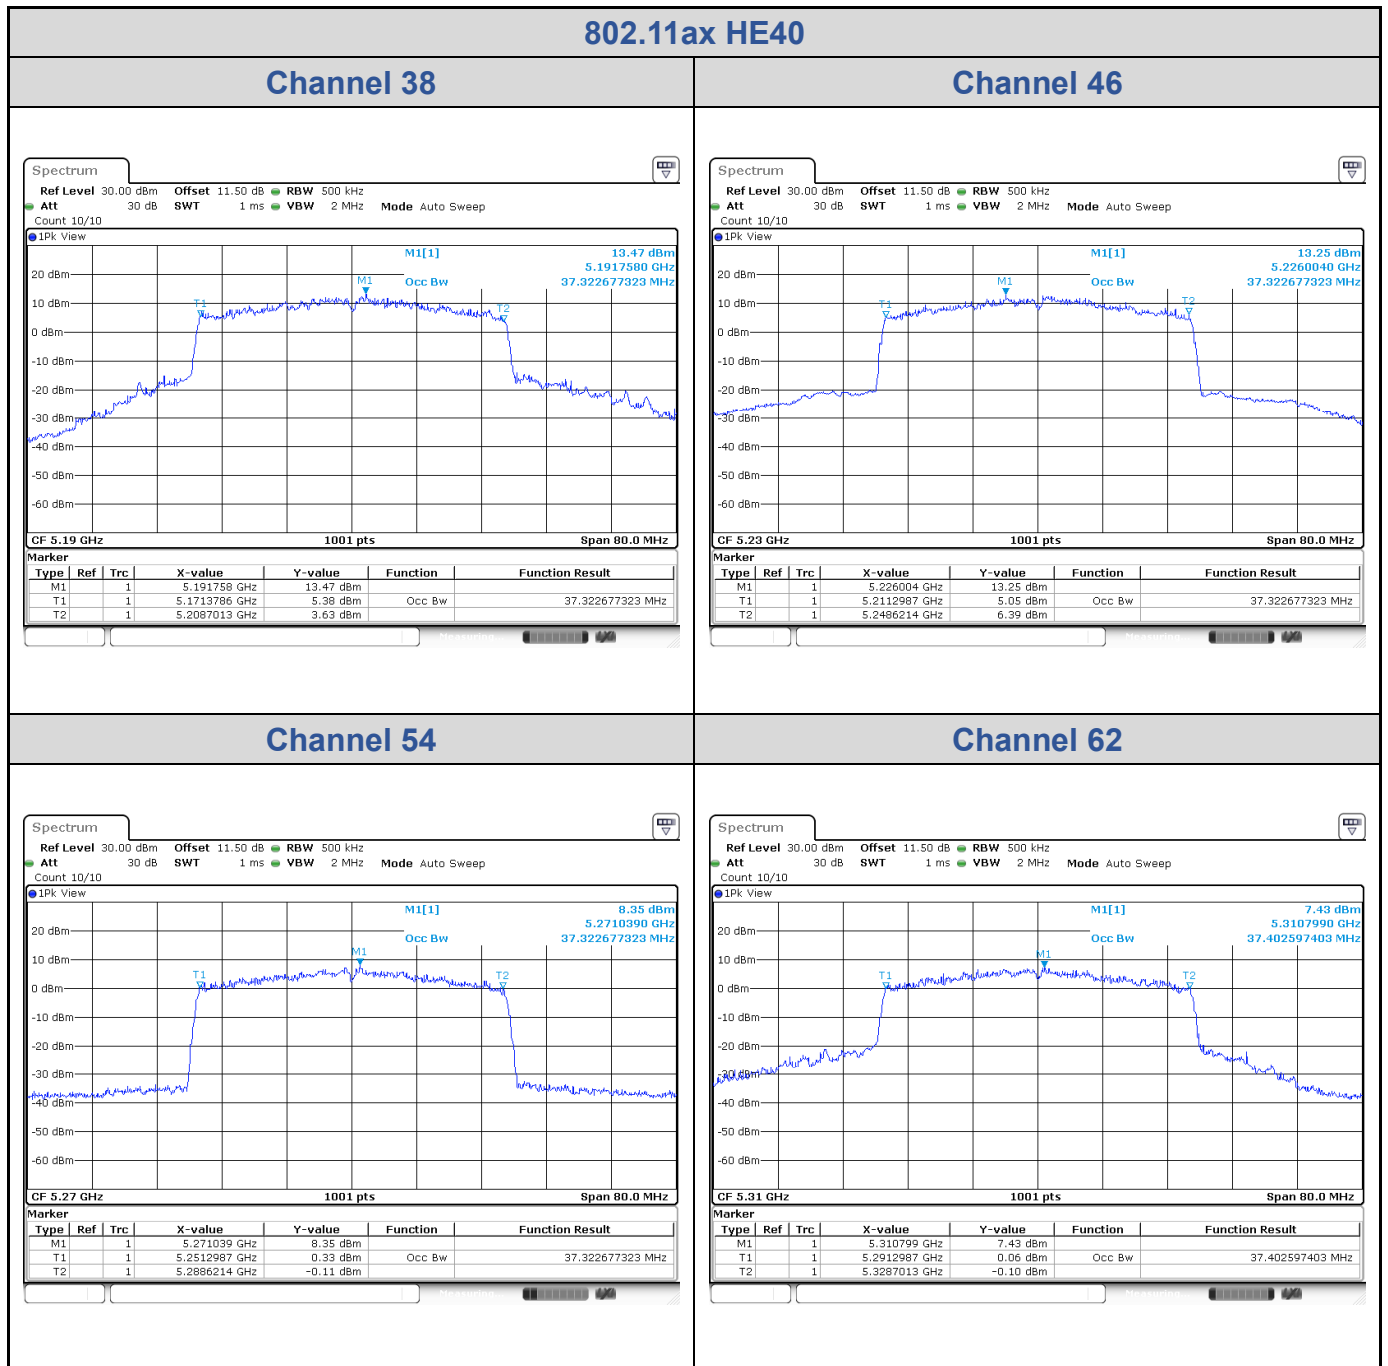

<Chain 3>