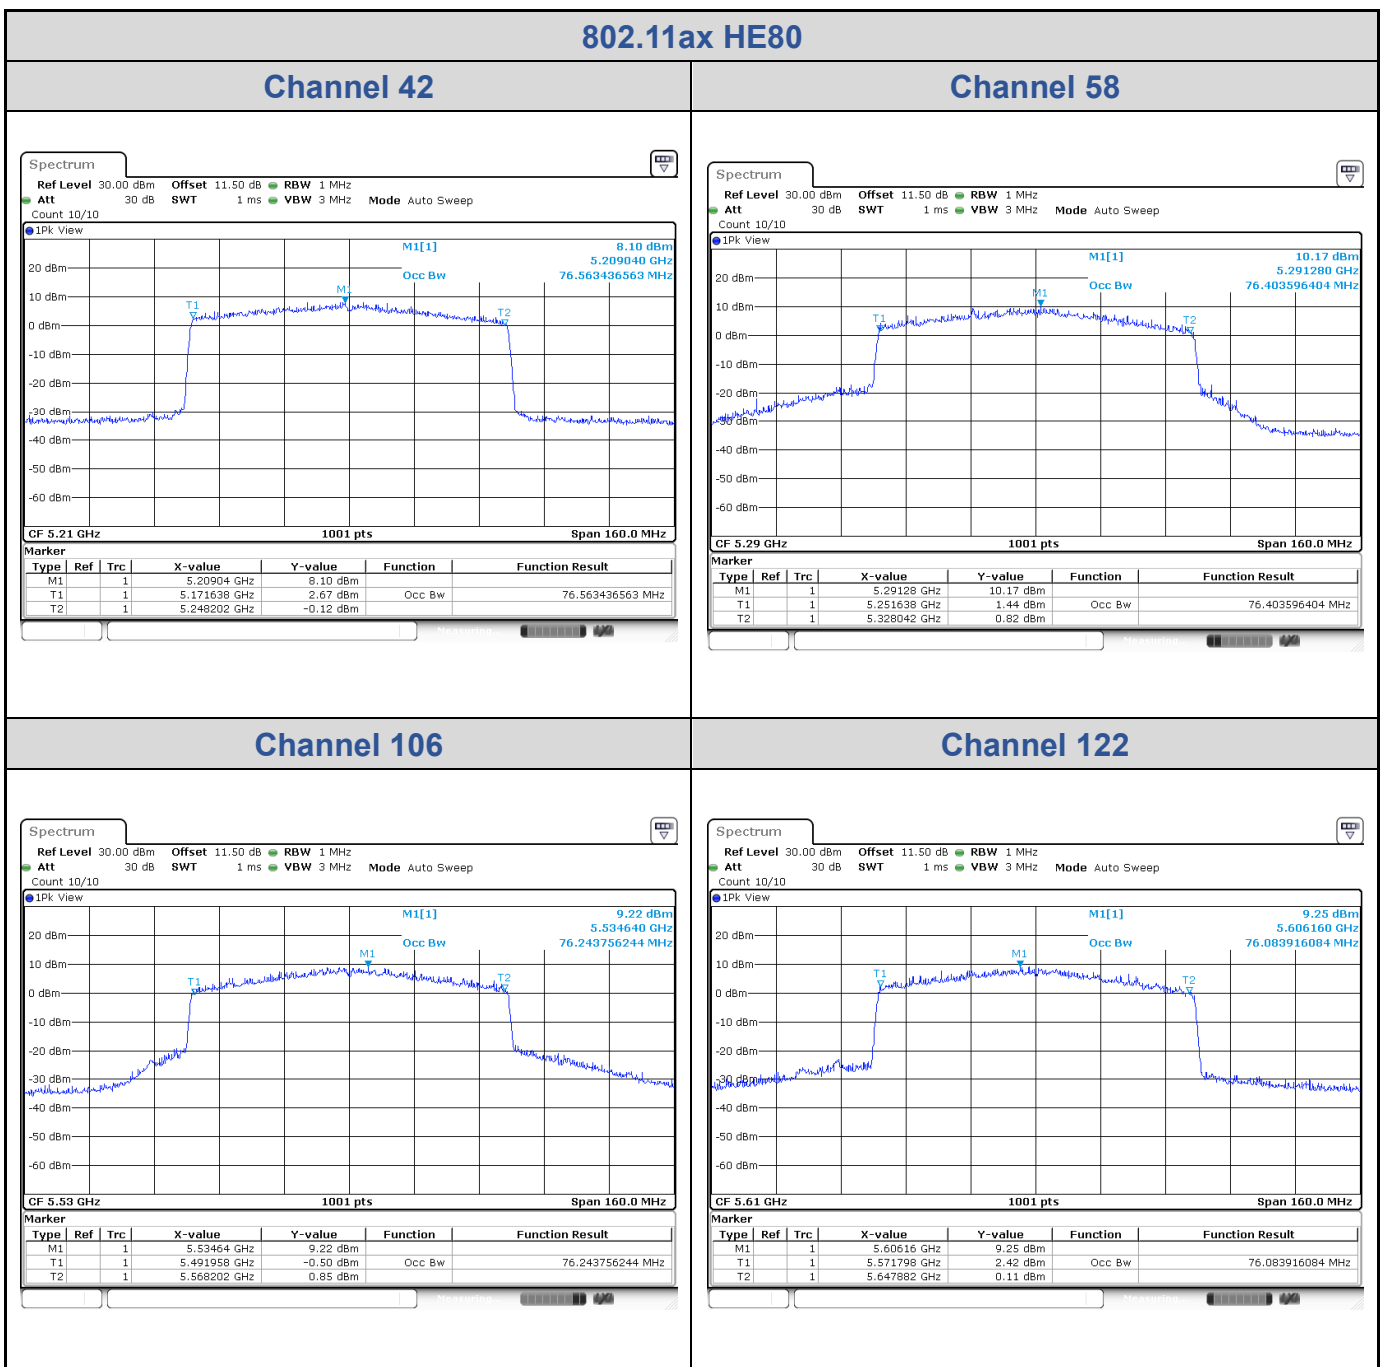

802.11ax HE80

Band	Channel	Frequency (MHz)	99% Bandwidth (MHz)			
			Chain 0	Chain 1	Chain 2	Chain 3
U-NII-1	42	5210	76.56	76.56	76.56	76.56
U-NII-2A	58	5290	76.40	76.40	76.40	76.08
U-NII-2C	106	5530	76.24	76.24	76.40	76.40
	122	5610	76.08	75.92	75.92	76.08
U-NII-3	155	5775	76.24	76.08	76.24	76.24

<Chain 0>