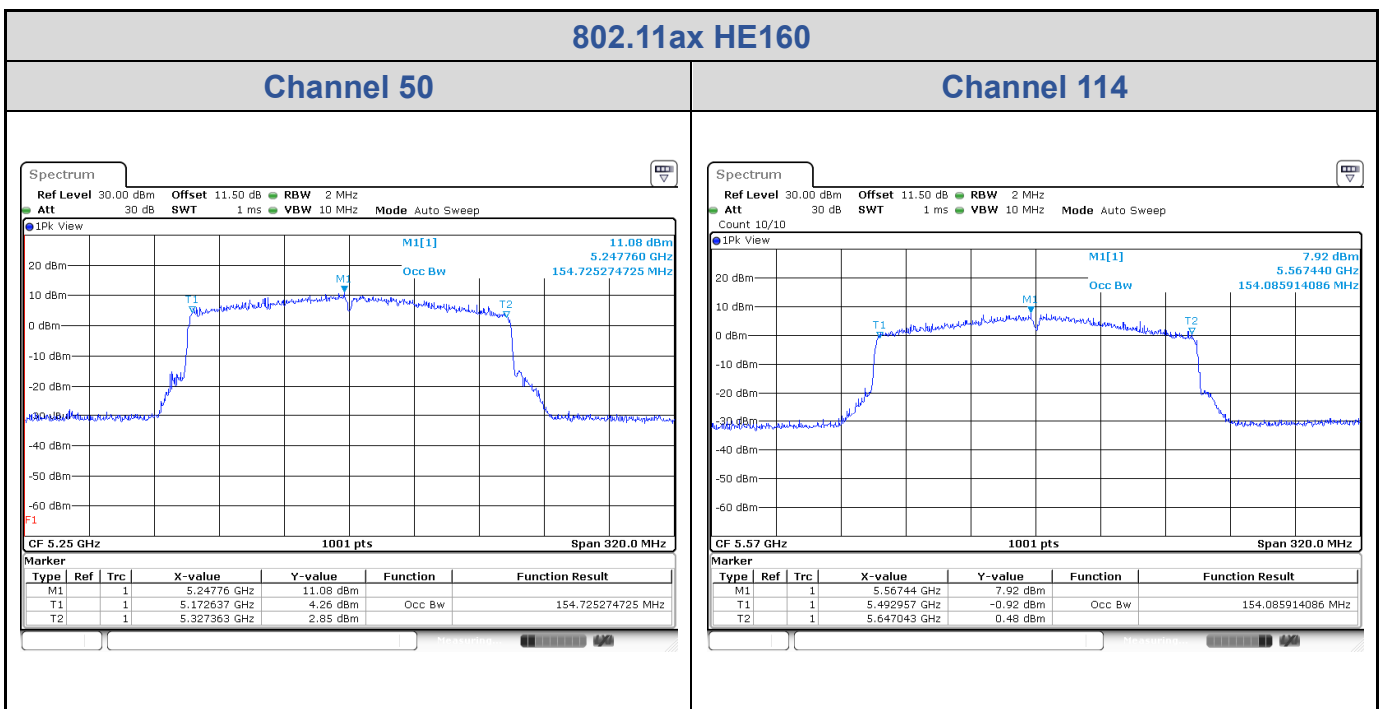

<Chain 1>