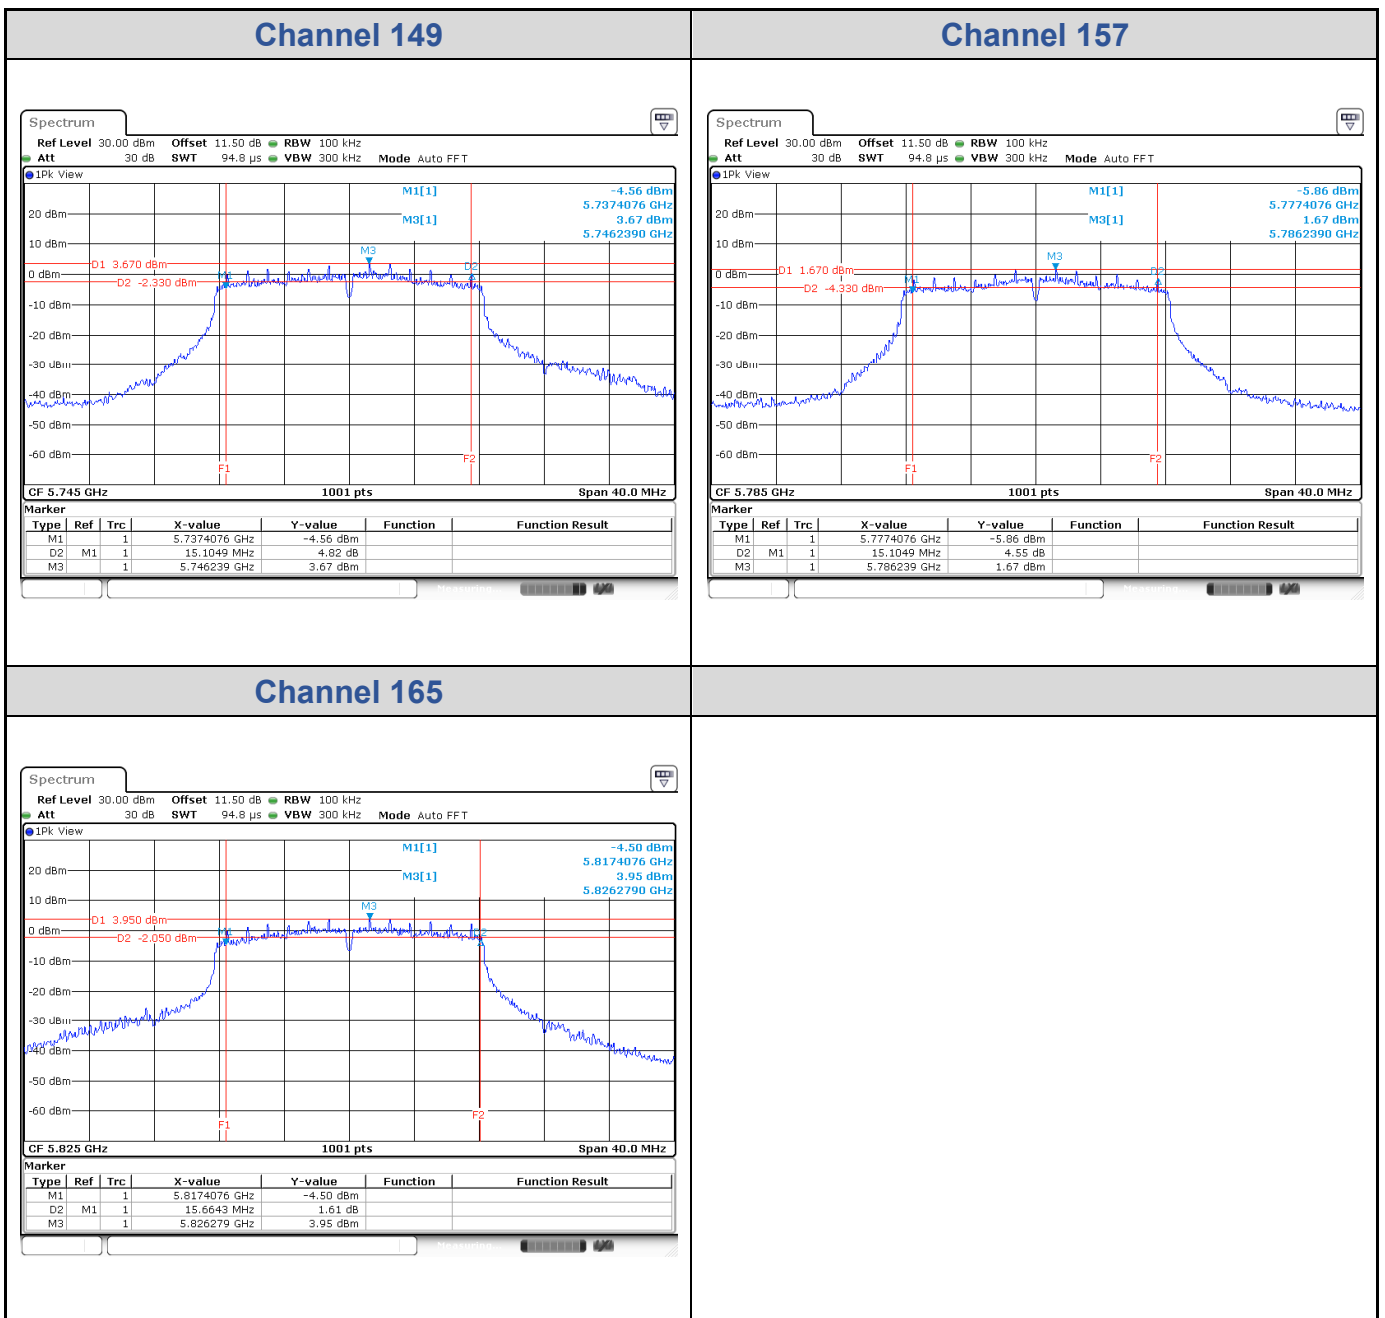

Test Result of 6 dB Bandwidth

802.11a

Band	Channel	Frequency (MHz)	6 dB Bandwidth (MHz)			
			Chain 0	Chain 1	Chain 2	Chain 3
U-NII-3	149	5745	15.10	16.02	15.66	15.30
	157	5785	15.10	16.02	15.70	16.26
	165	5825	15.66	15.10	15.70	15.90

<Chain 0>