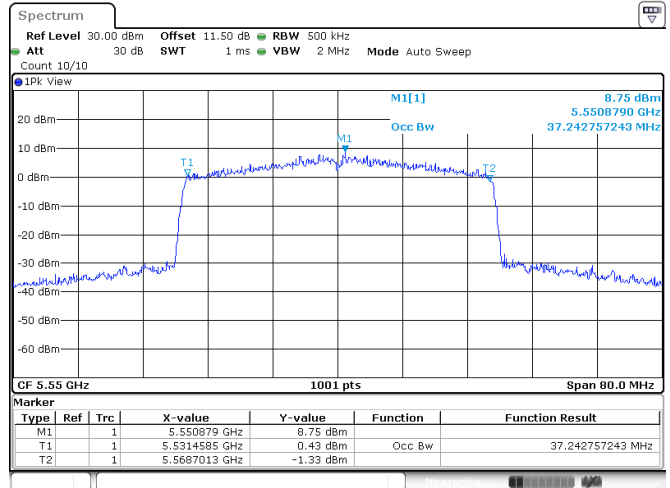

<Chain 1>

802.11ax HE40
Channel 102

Channel 110

Channel 134

Channel 151

<Chain 2>

802.11ax HE40
Channel 102

Channel 110