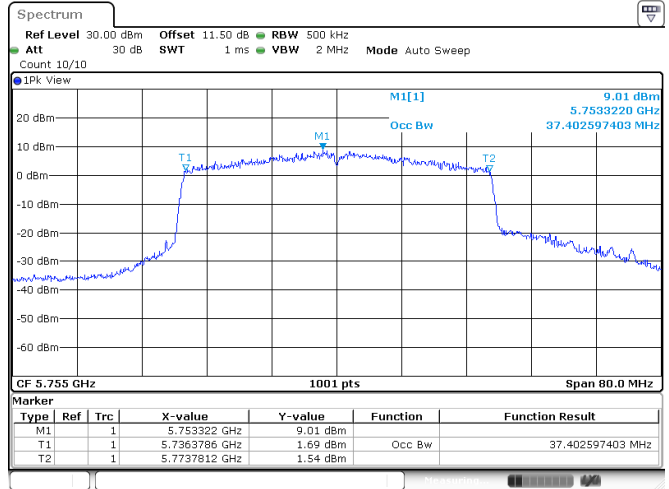

Channel 151