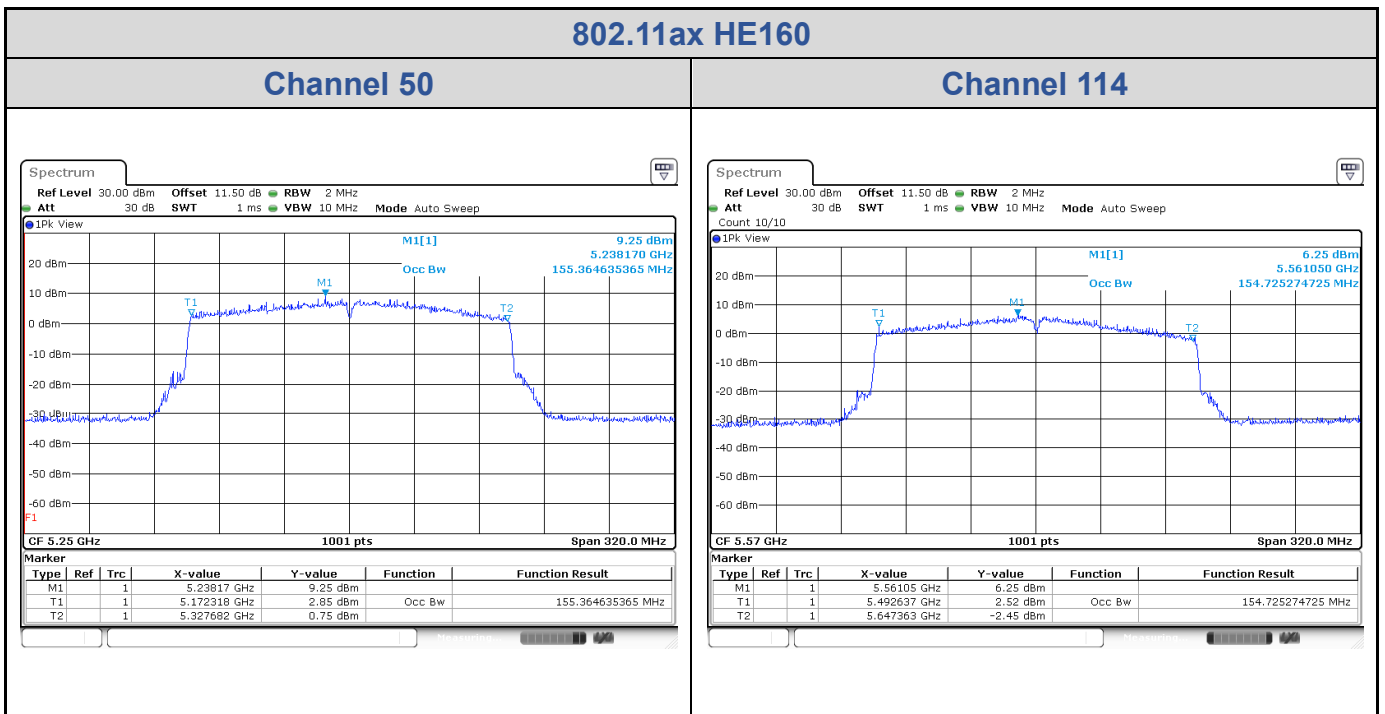

802.11ax HE160

Band	Channel	Frequency (MHz)	99% Bandwidth (MHz)			
			Chain 0	Chain 1	Chain 2	Chain 3
U-NII-1	50	5250	77.68	77.36	77.68	77.36
U-NII-2A	50	5250	77.68	77.36	77.36	77.36
U-NII-2C	114	5570	154.73	154.09	151.53	155.04

<Chain 0>