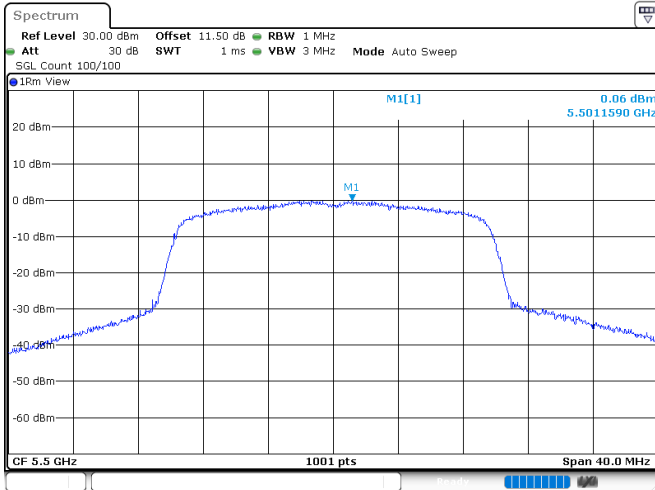

802.11ax HE20

Channel 100

Channel 116