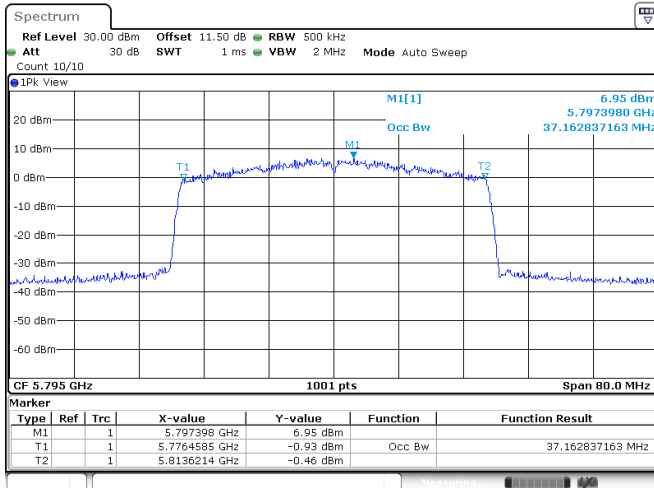

Channel 159