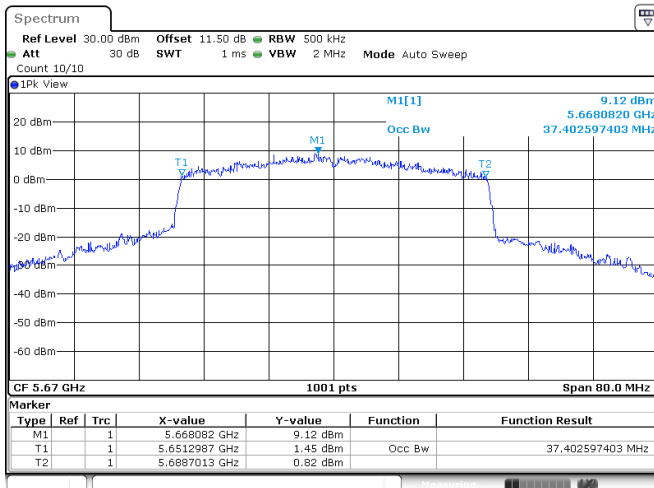

Channel 134