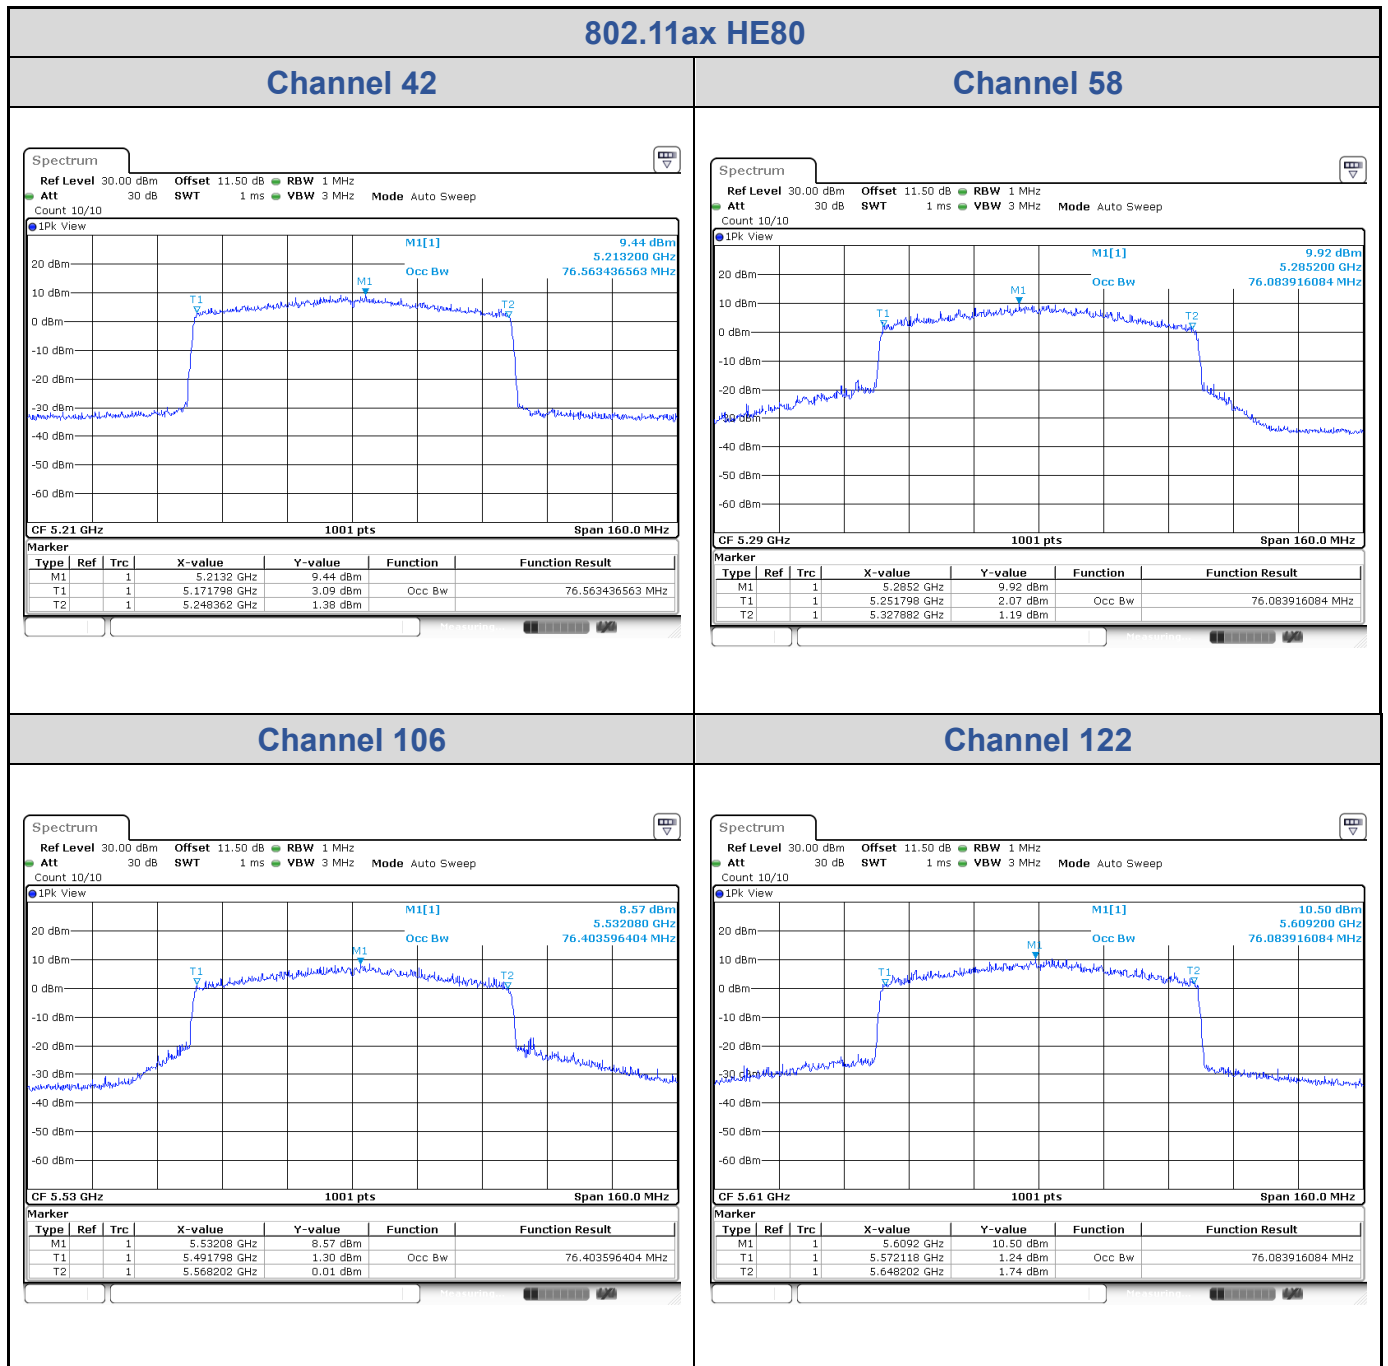

<Chain 0>

<Chain 1>

<Chain 2>

<Chain 3>

802.11ax HE160

Band	Channel	Frequency (MHz)	99% Bandwidth (MHz)			
			Chain 0	Chain 1	Chain 2	Chain 3
U-NII-1	50	5250	77.68	77.36	77.68	77.36
U-NII-2A	50	5250	77.68	77.36	77.36	77.36
U-NII-2C	114	5570	154.73	154.09	151.53	155.04