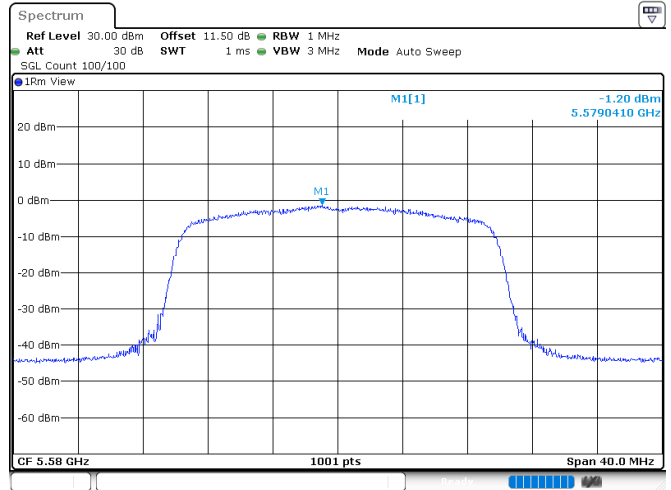

802.11ax HE20

Channel 100

Channel 116