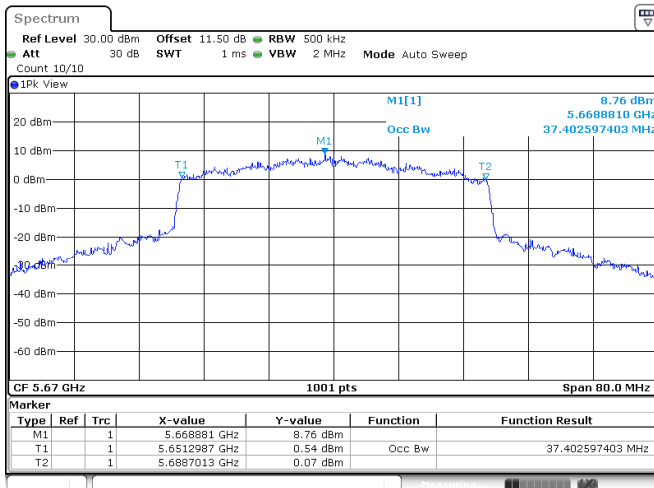

Channel 134