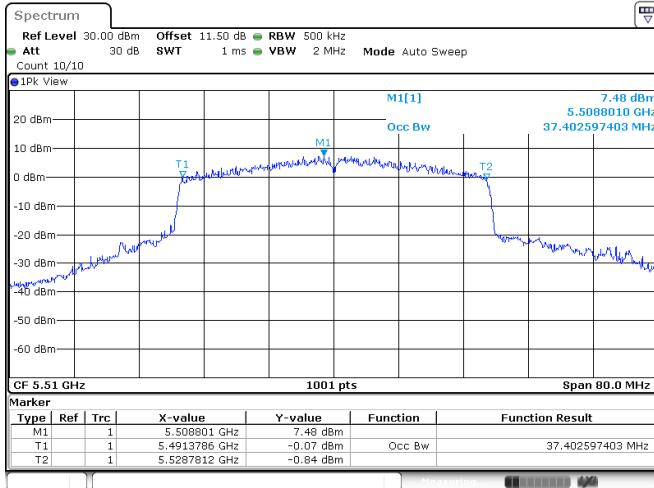

<Chain 1>

802.11ax HE40
Channel 102

Channel 110

Channel 134

Channel 151

<Chain 2>

802.11ax HE40
Channel 102

Channel 110