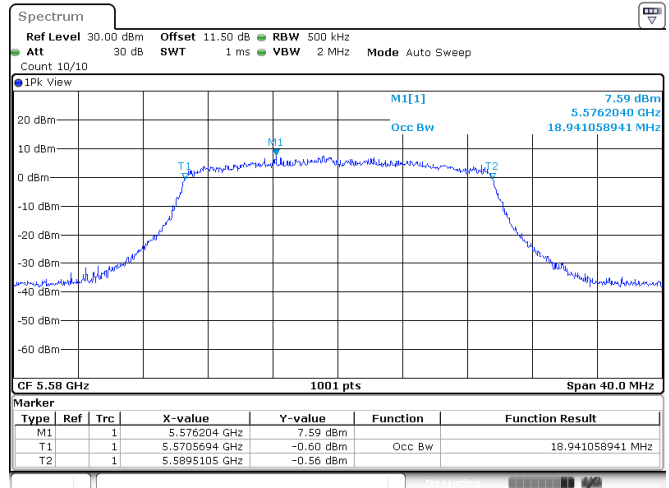

Channel 157

Channel 165

<Chain 3>

802.11ax HE20
Channel 60

Channel 64

Channel 100

Channel 116

802.11ax HE20
Channel 140