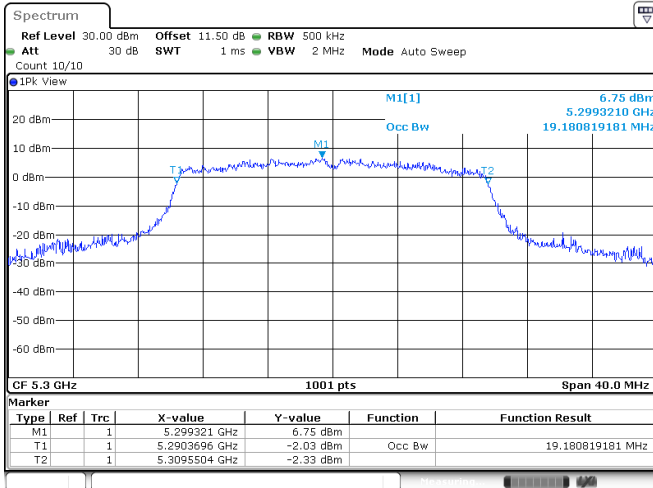

<Chain 2>

802.11ax HE20
Channel 60

Channel 64

Channel 100

Channel 116

802.11ax HE20

Channel 140

Channel 149