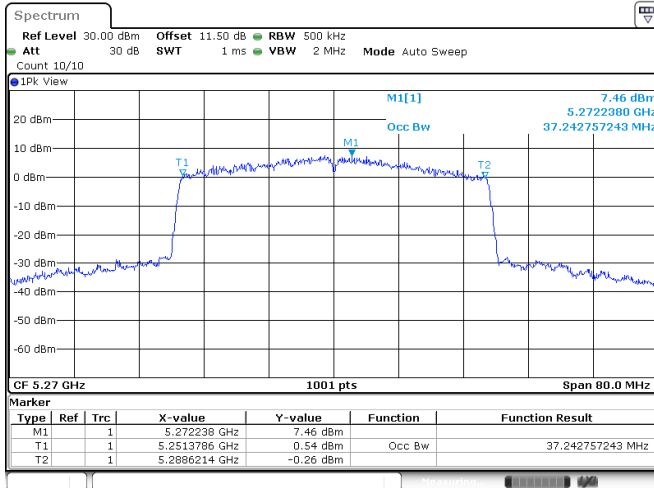

802.11ax HE40

Channel 54