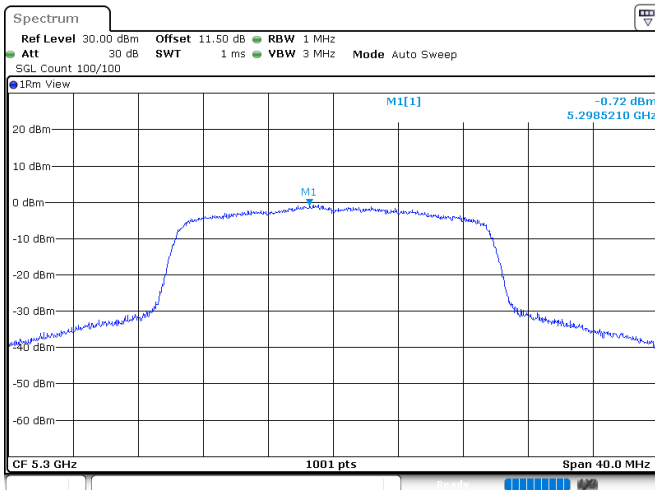

<Chain 0>

802.11ax HE20

Channel 48

Channel 52

Channel 60

Channel 64

802.11ax HE20

Channel 100