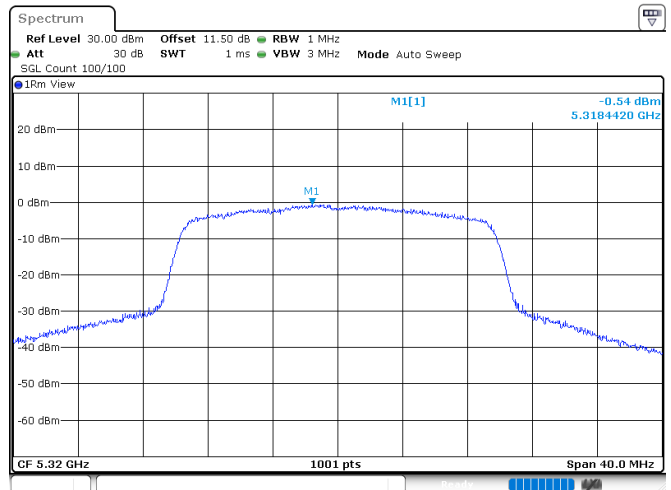

<Chain 0>

802.11ax HE20

Channel 48

Channel 52

Channel 60

Channel 64

802.11ax HE20

Channel 100