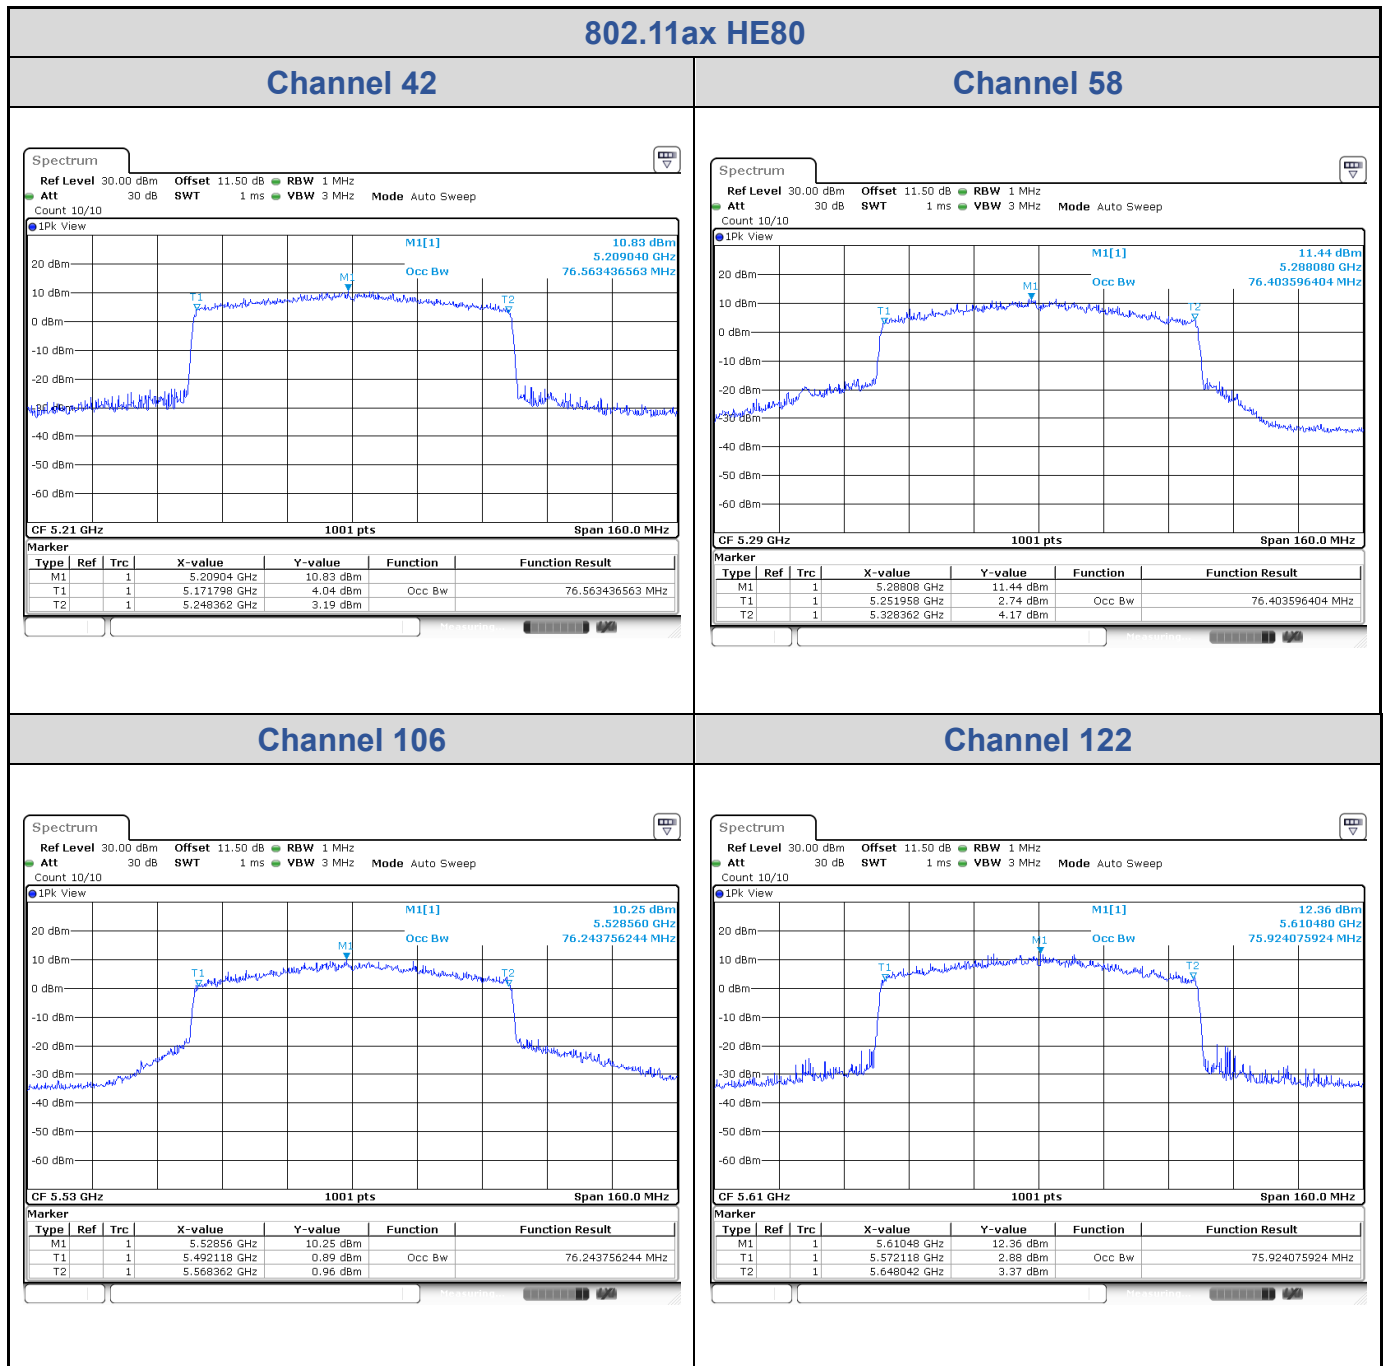

<Chain 1>