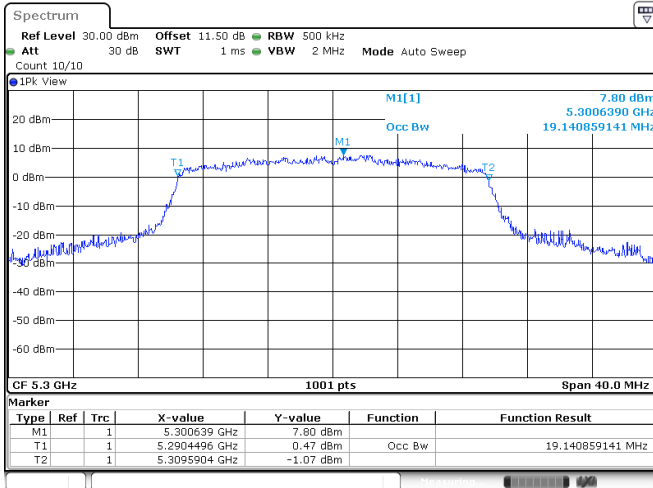

Channel 157

Channel 165

<Chain 3>

802.11ax HE20
Channel 60

Channel 64

Channel 100

Channel 116

802.11ax HE20
Channel 140