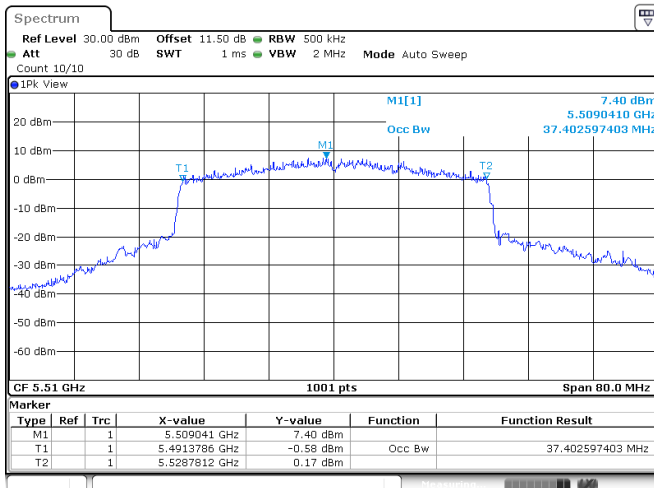

Channel 102