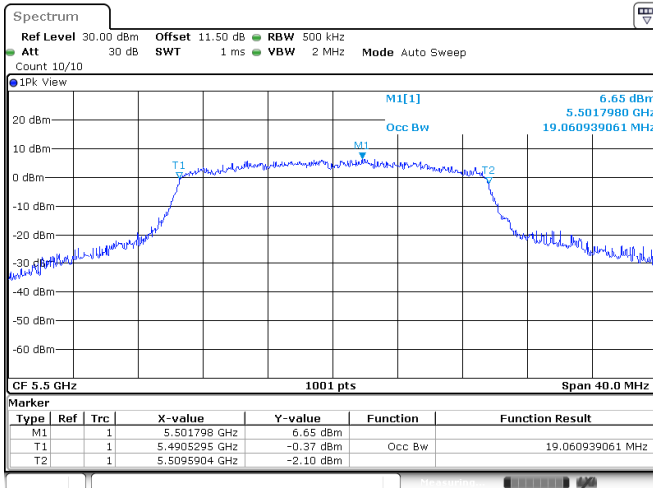

Channel 157

Channel 165

<Chain 3>

802.11ax HE20
Channel 60

Channel 64

Channel 100

Channel 116

802.11ax HE20
Channel 140