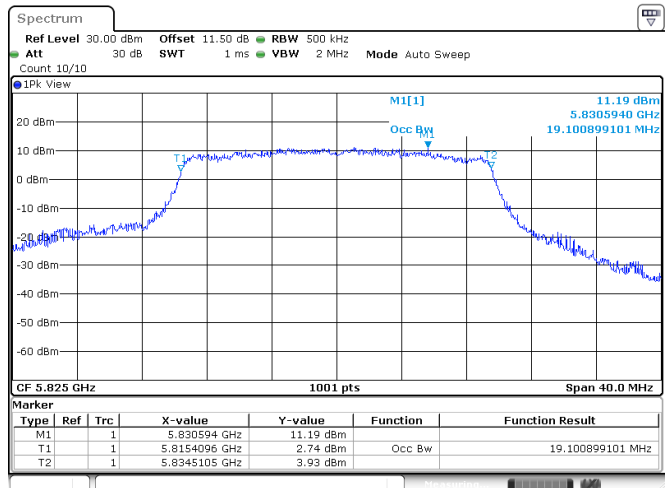

Channel 165