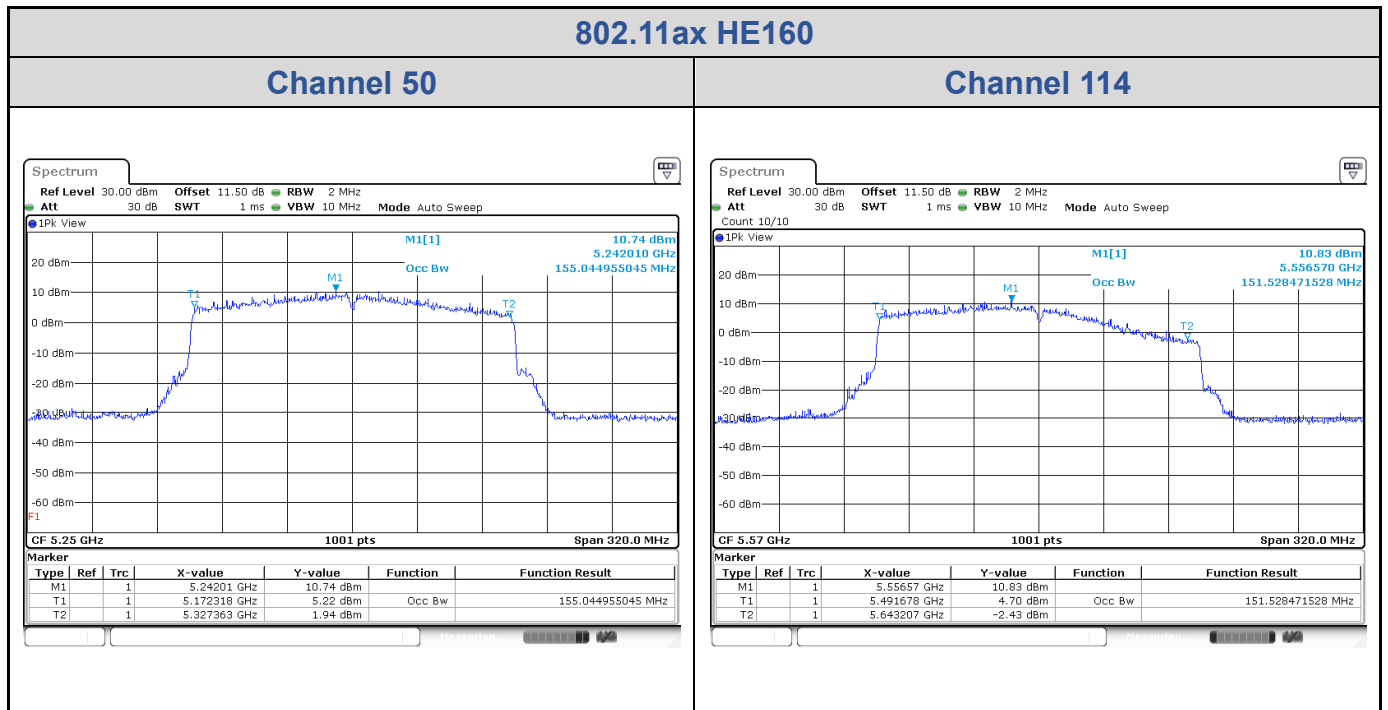

<Chain 2>