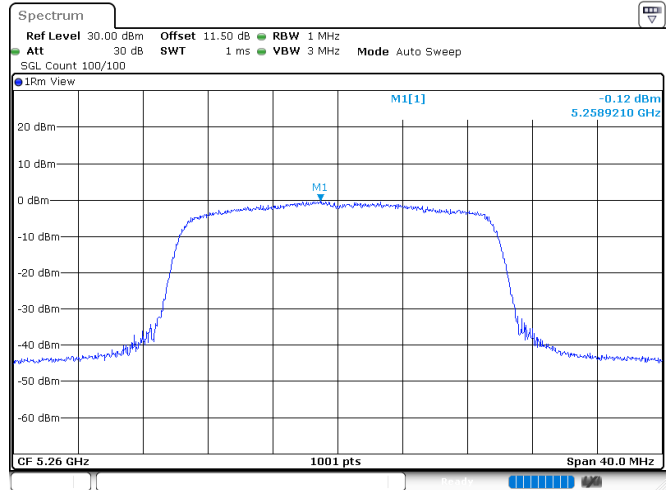

802.11ax HE20

Band	Channel	Frequency (MHz)	PSD without Duty Factor (dBm/MHz)				Total PSD with Duty Factor (dBm/MHz)	Maximum Limit (dBm/MHz)	Pass / Fail
			Chain 0	Chain 1	Chain 2	Chain 3			
U-NII-1	36	5180	5.72	4.92	4.94	5.57	11.81	12.13	Pass
	40	5200	5.43	5.02	5.13	5.63	11.82	12.13	Pass
	48	5240	3.60	5.24	4.91	6.87	11.82	12.13	Pass
U-NII-2A	52	5260	-0.12	-1.19	-0.64	0.02	6.05	6.23	Pass
	60	5300	-0.72	-0.43	-1.00	-0.14	5.95	6.23	Pass
	64	5320	-0.54	0.07	-1.15	-0.76	5.94	6.23	Pass
U-NII-2C	100	5500	0.06	-0.78	-0.48	-0.91	6.00	6.38	Pass
	116	5580	-1.20	-1.57	0.24	-1.72	5.52	6.38	Pass
	140	5700	-1.30	0.22	-0.82	-0.65	5.91	6.38	Pass

<Chain 0>

802.11ax HE20

Channel 48

Channel 52

Channel 60

Channel 64

802.11ax HE20

Channel 100