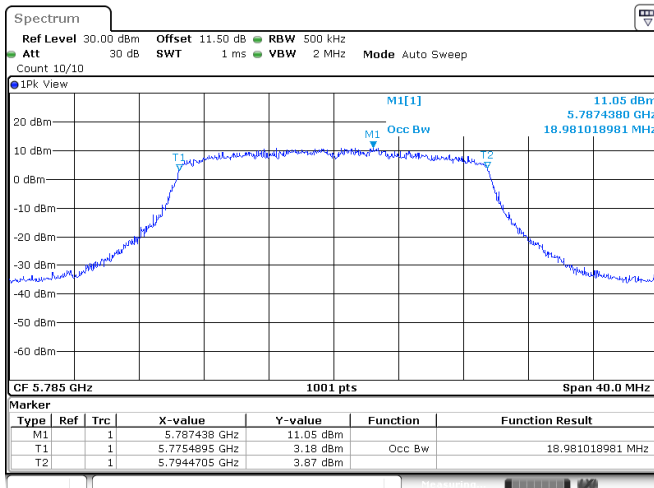

Channel 157