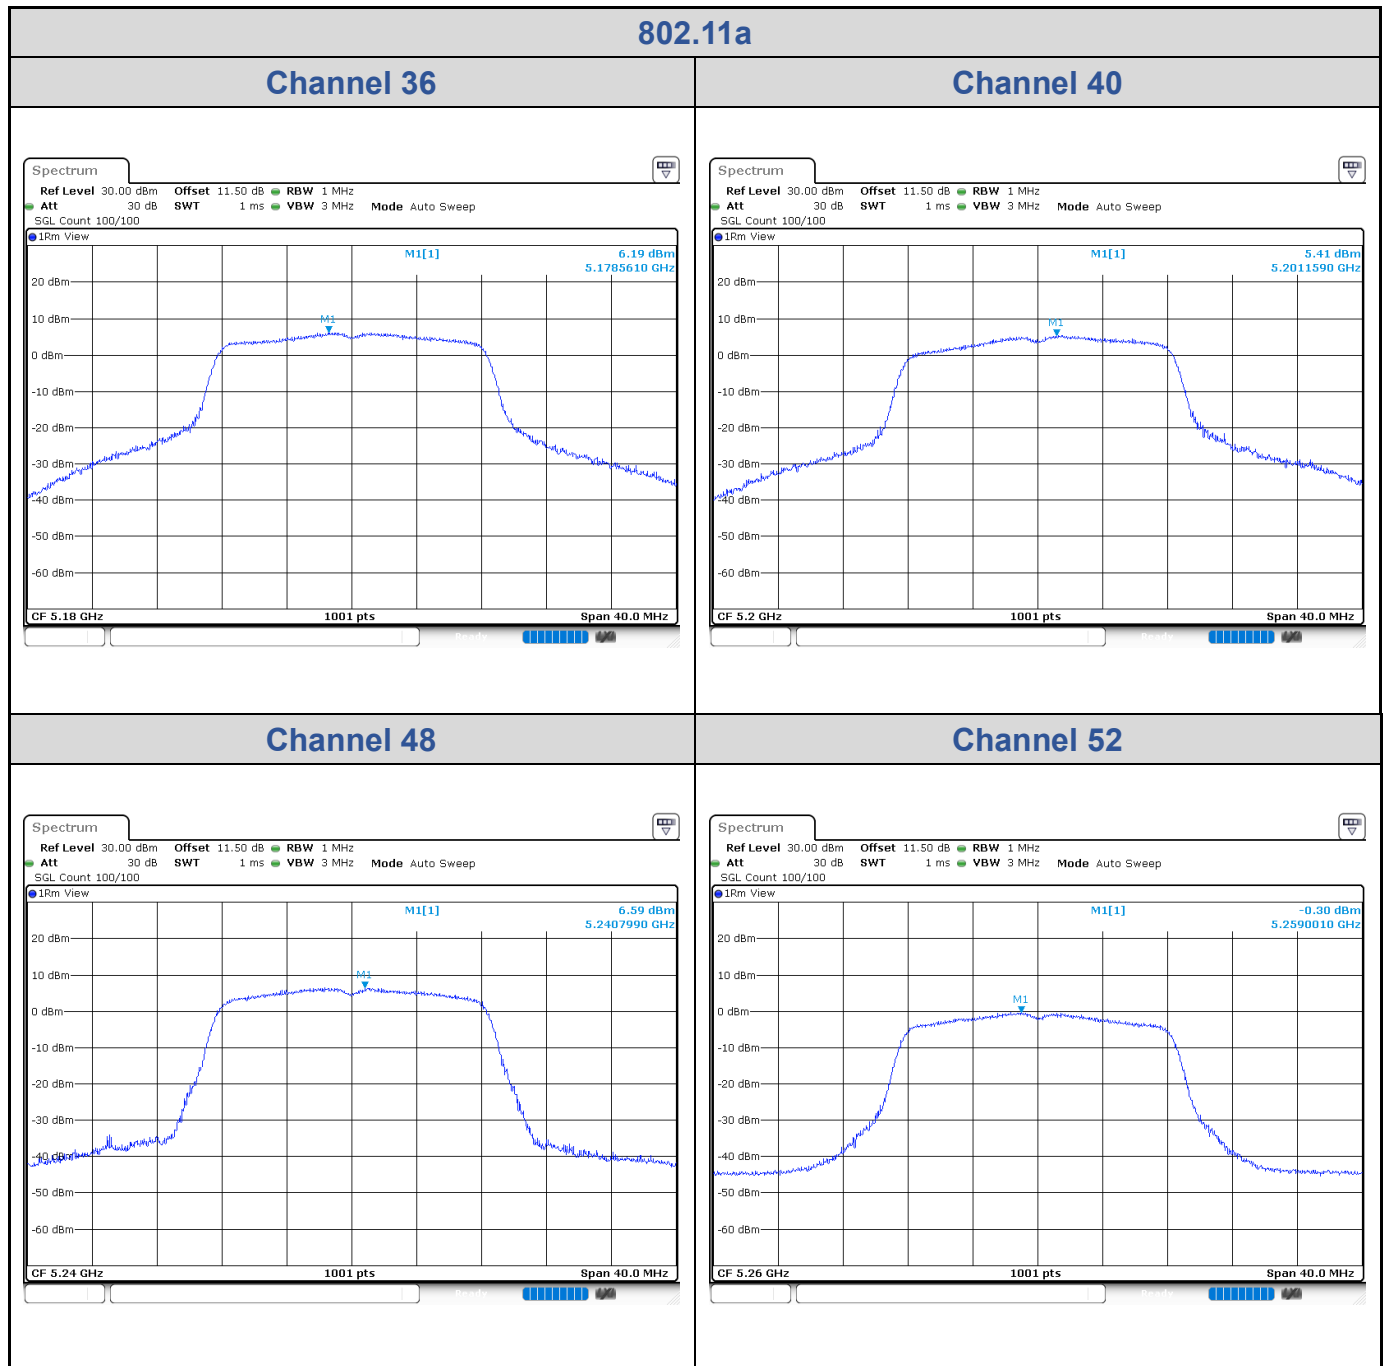

<Chain 2>