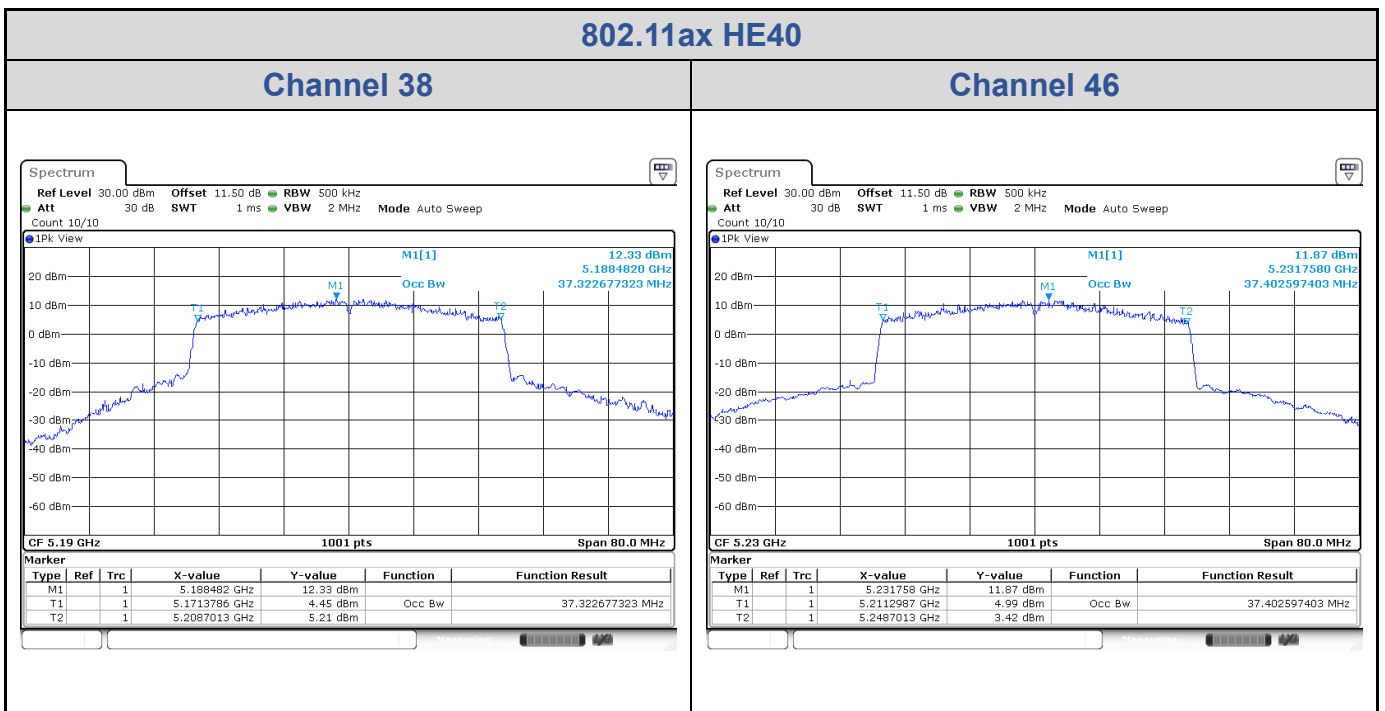

802.11ax HE40

Band	Channel	Frequency (MHz)	99% Bandwidth (MHz)			
			Chain 0	Chain 1	Chain 2	Chain 3
U-NII-1	38	5190	37.32	37.32	37.40	37.32
	46	5230	37.40	37.40	37.40	37.32
U-NII-2A	54	5270	37.24	37.32	37.24	37.32
	62	5310	37.40	37.40	37.32	37.40
U-NII-2C	102	5510	37.40	37.40	37.40	37.32
	110	5550	37.32	37.24	37.24	37.24
	134	5670	37.40	37.40	37.40	37.32
U-NII-3	151	5755	37.40	37.48	37.40	37.40
	159	5795	37.16	37.32	37.32	37.32

<Chain 0>