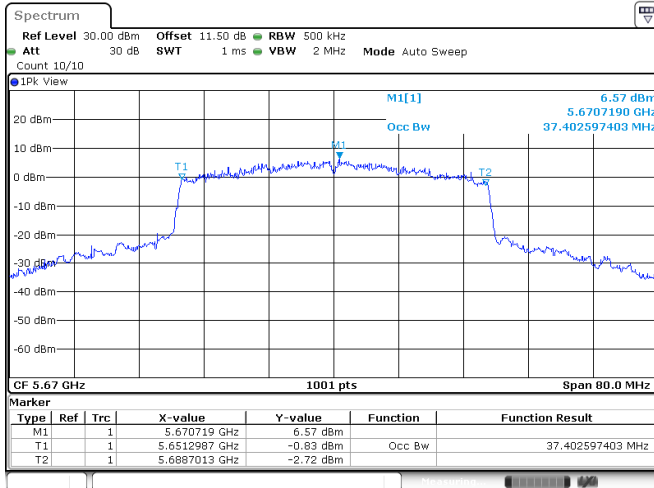

802.11ax HE40

Channel 134