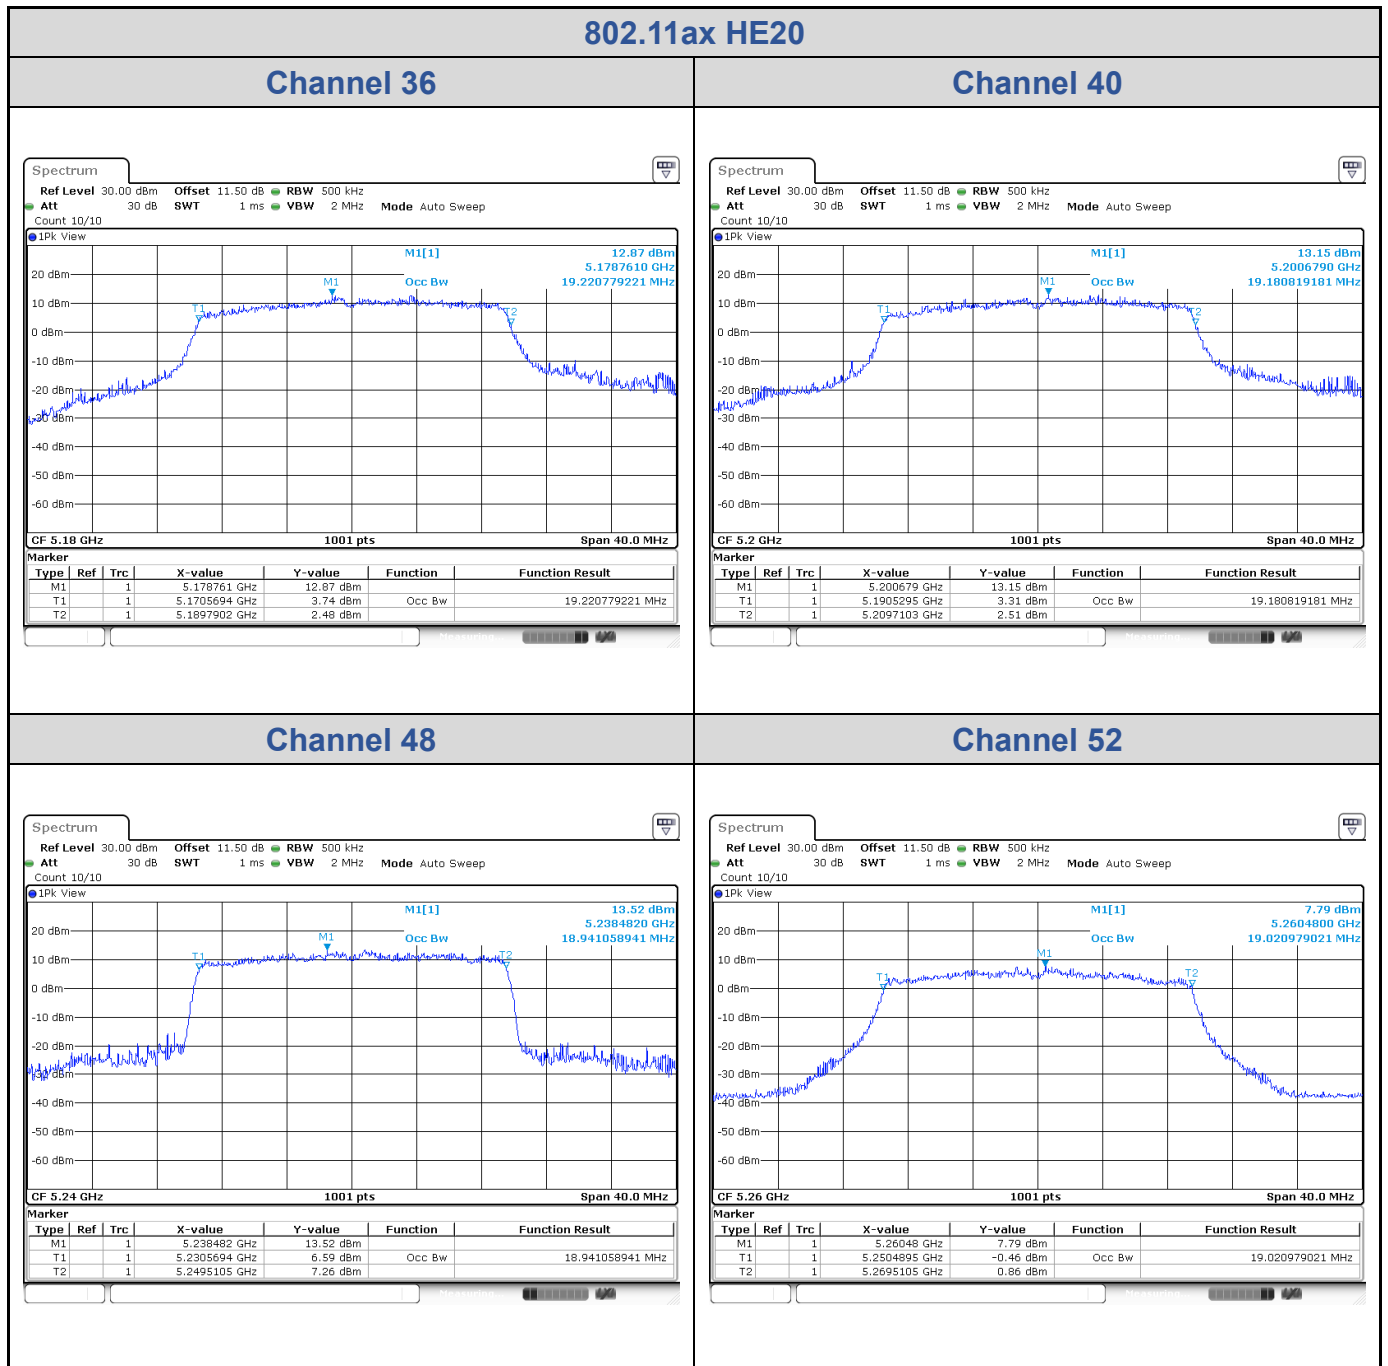

<Chain 2>

802.11ax HE20
Channel 60

Channel 64

Channel 100

Channel 116

802.11ax HE20

Channel 140

Channel 149