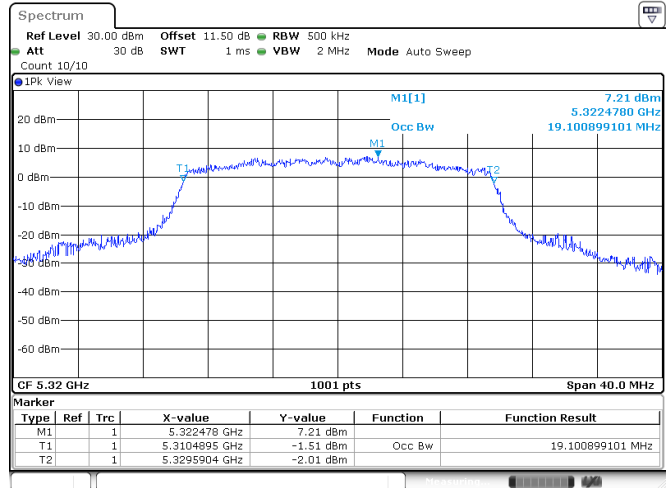

Channel 157

Channel 165

<Chain 3>

802.11ax HE20
Channel 60

Channel 64

Channel 100

Channel 116

802.11ax HE20
Channel 140