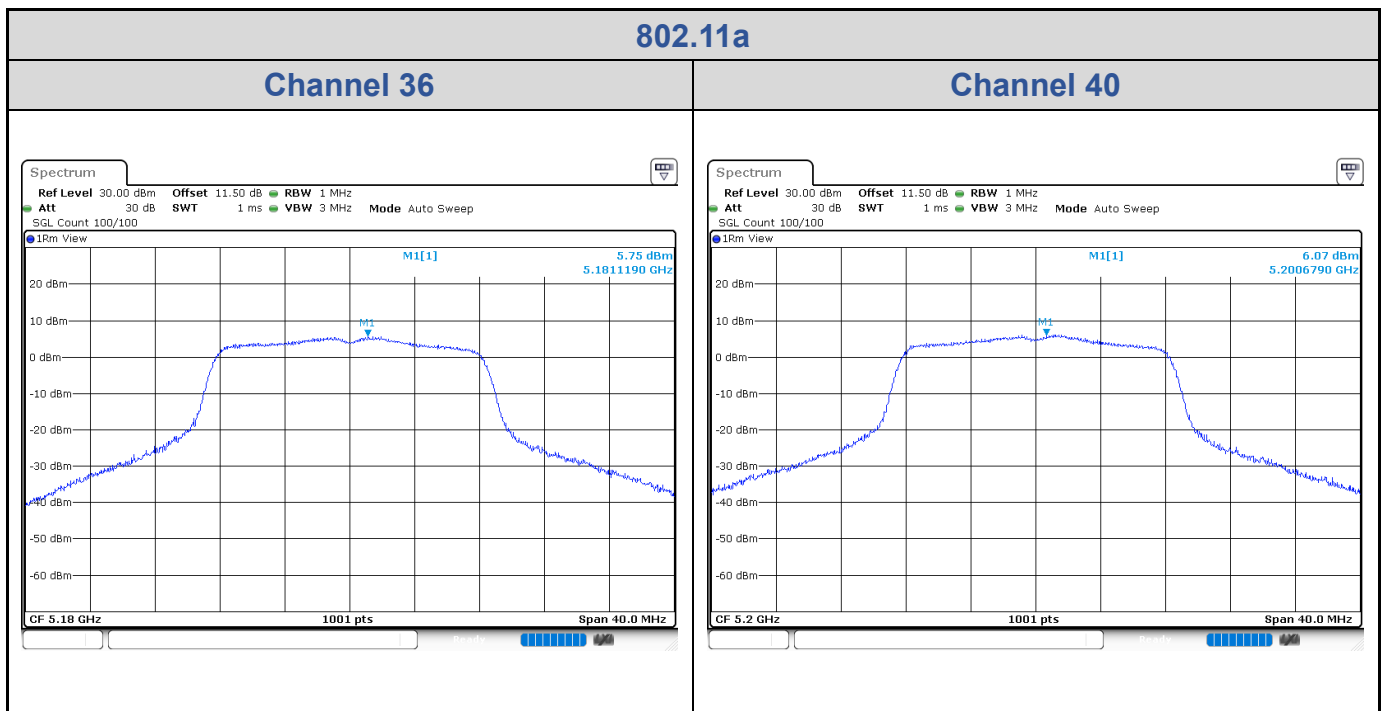

Test Result of Power Spectral Density

802.11a

Band	Channel	Frequency (MHz)	PSD without Duty Factor (dBm/MHz)				Total PSD with Duty Factor (dBm/MHz)	Maximum Limit (dBm/MHz)	Pass / Fail
			Chain 0	Chain 1	Chain 2	Chain 3			
U-NII-1	36	5180	5.75	5.55	6.19	5.31	11.93	12.13	Pass
	40	5200	6.07	5.34	5.41	5.78	11.88	12.13	Pass
	48	5240	4.61	4.77	6.59	6.27	11.87	12.13	Pass
U-NII-2A	52	5260	-0.14	-0.80	-0.30	-0.09	5.90	6.23	Pass
	60	5300	-0.25	-0.14	-0.37	-0.28	5.96	6.23	Pass
	64	5320	-0.40	0.35	-0.56	-0.51	5.96	6.23	Pass
U-NII-2C	100	5500	0.29	0.23	-0.81	-0.44	6.06	6.38	Pass
	116	5580	-0.65	-0.55	0.48	-0.99	5.83	6.38	Pass
	140	5700	-0.24	0.76	-0.09	-0.20	6.30	6.38	Pass

<Chain 0>