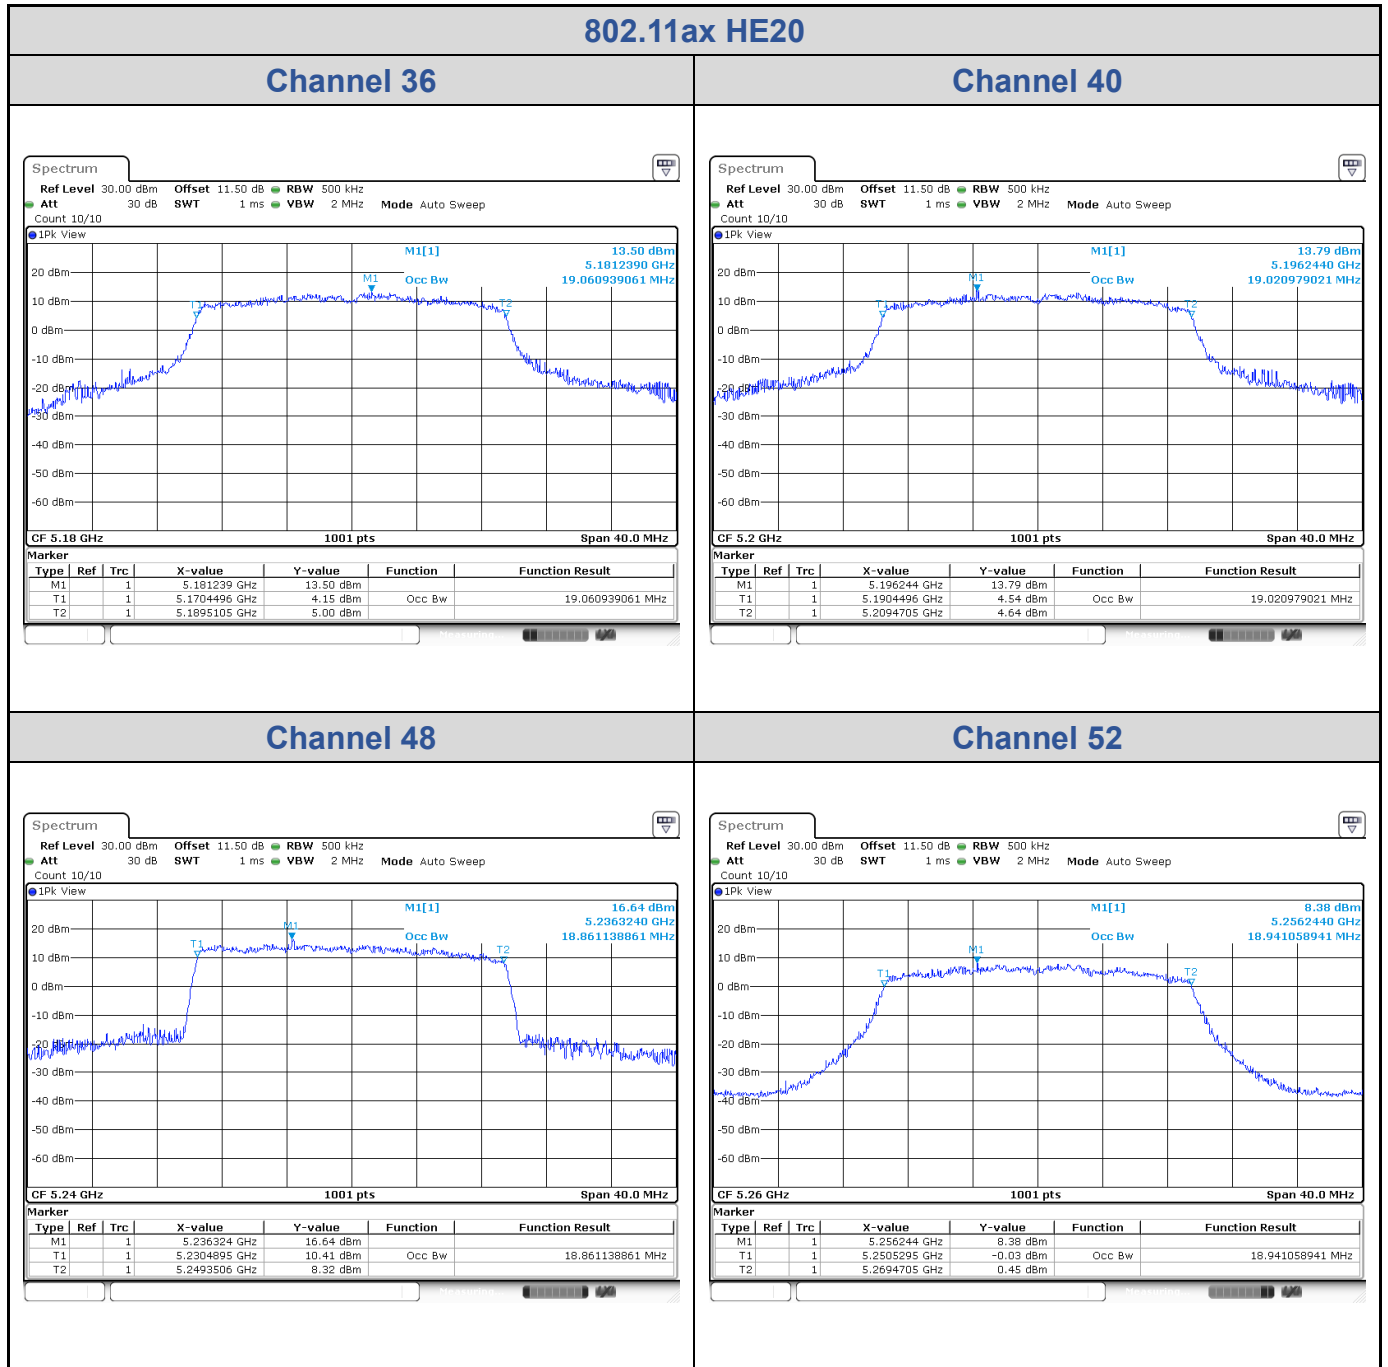

<Chain 3>