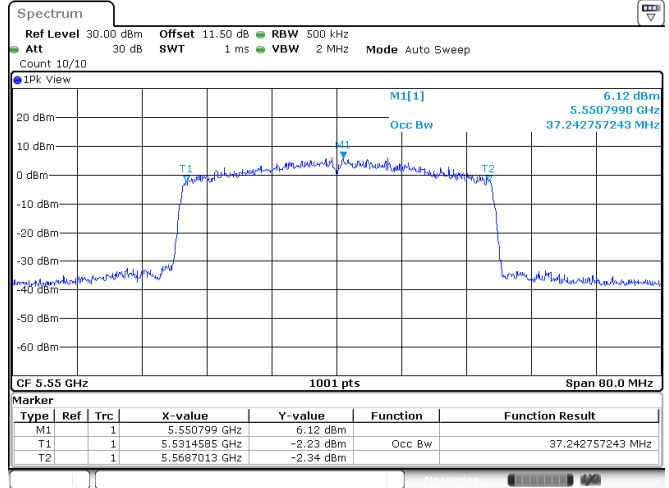

Channel 110