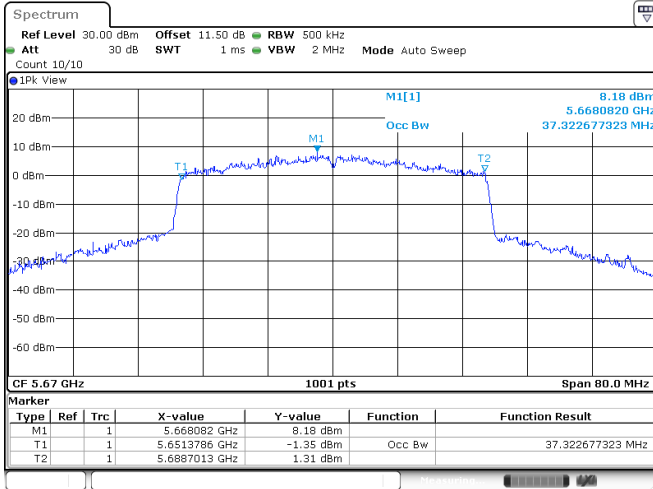

Channel 134