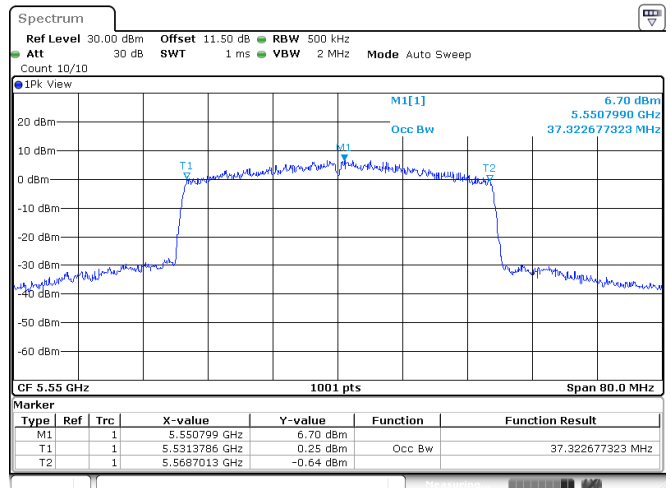

Channel 110