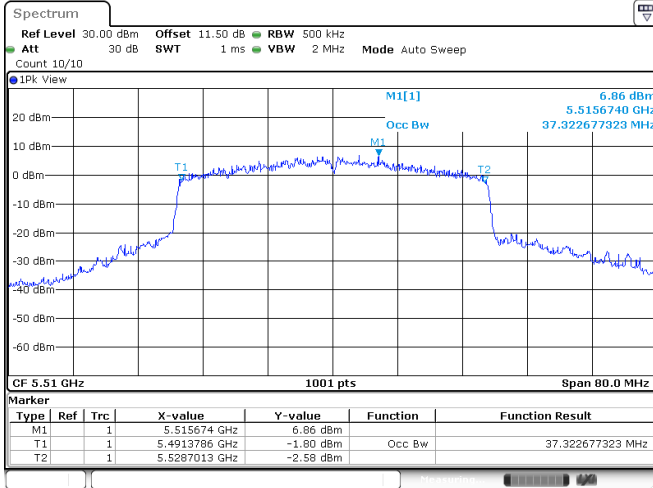

802.11ax HE40

Channel 102