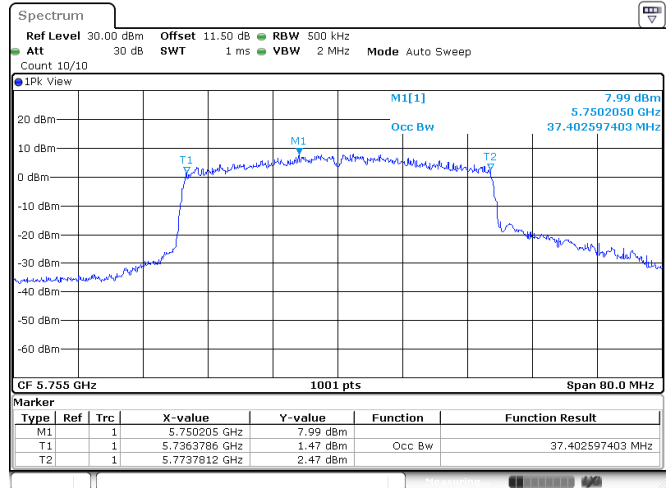

Channel 151