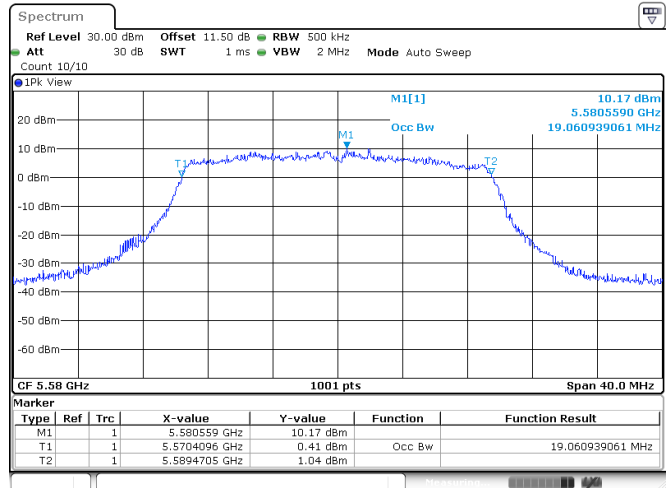

<Chain 2>

802.11ax HE20
Channel 60

Channel 64

Channel 100

Channel 116

802.11ax HE20

Channel 140

Channel 149