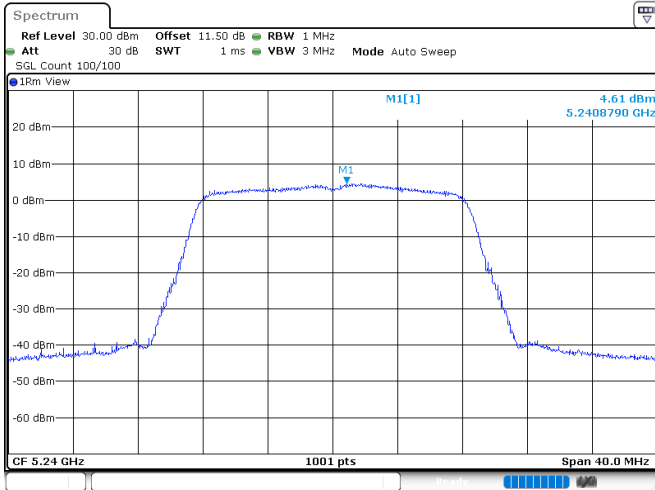

802.11a

Channel 48