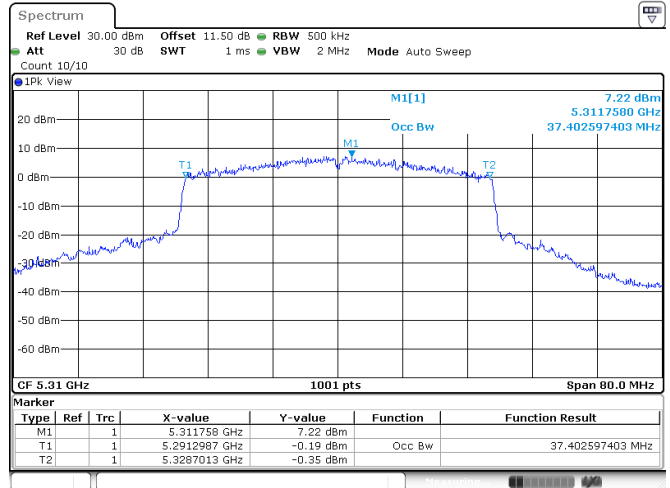

802.11ax HE40

Channel 54

Channel 62

Channel 102

Channel 110