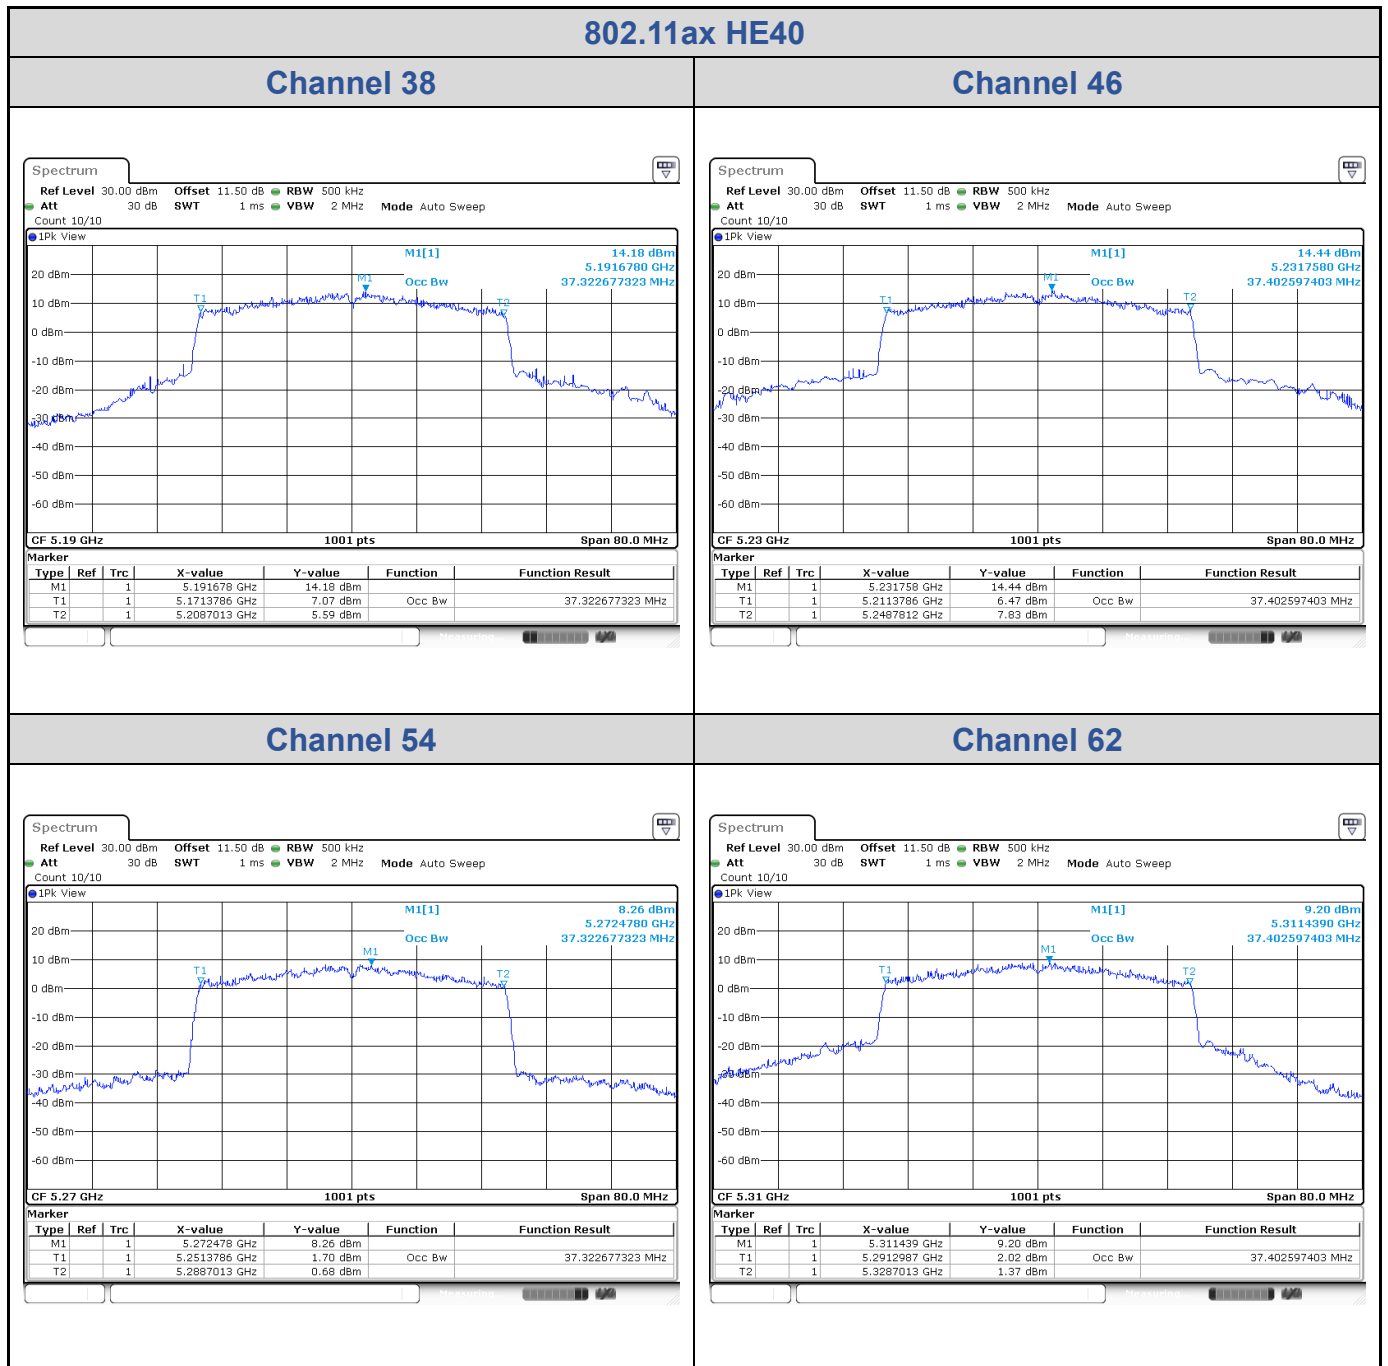

<Chain 1>