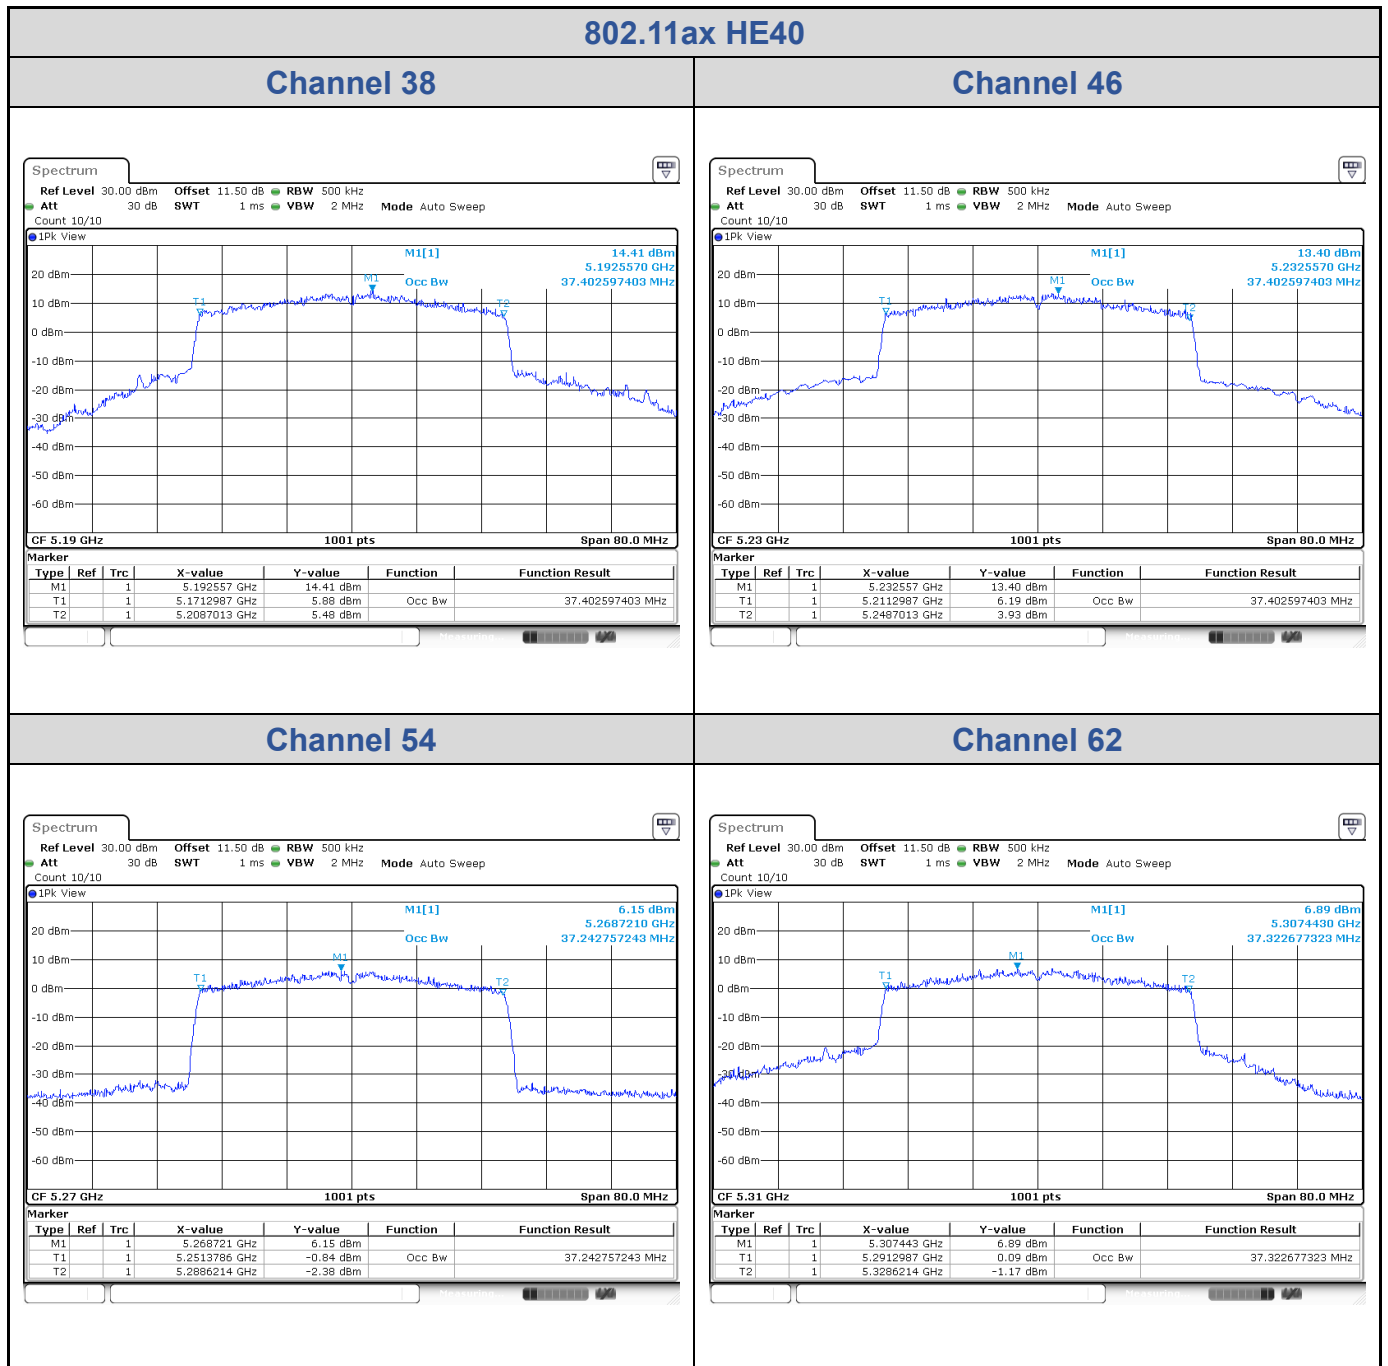

<Chain 0>

802.11ax HE40
Channel 54

Channel 62

Channel 102

Channel 110

802.11ax HE40
Channel 134

Channel 151

Channel 159

<Chain 1>

802.11ax HE40
Channel 102

Channel 110

Channel 134

Channel 151

<Chain 2>

802.11ax HE40
Channel 102

Channel 110