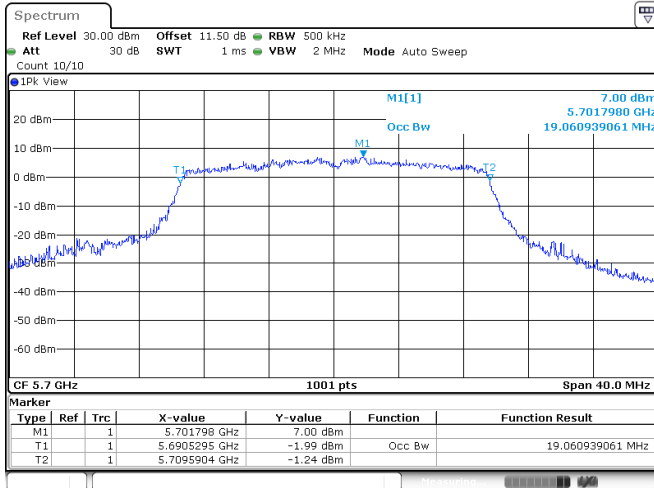

Channel 157

Channel 165

<Chain 3>

802.11ax HE20
Channel 60

Channel 64

Channel 100

Channel 116

802.11ax HE20
Channel 140