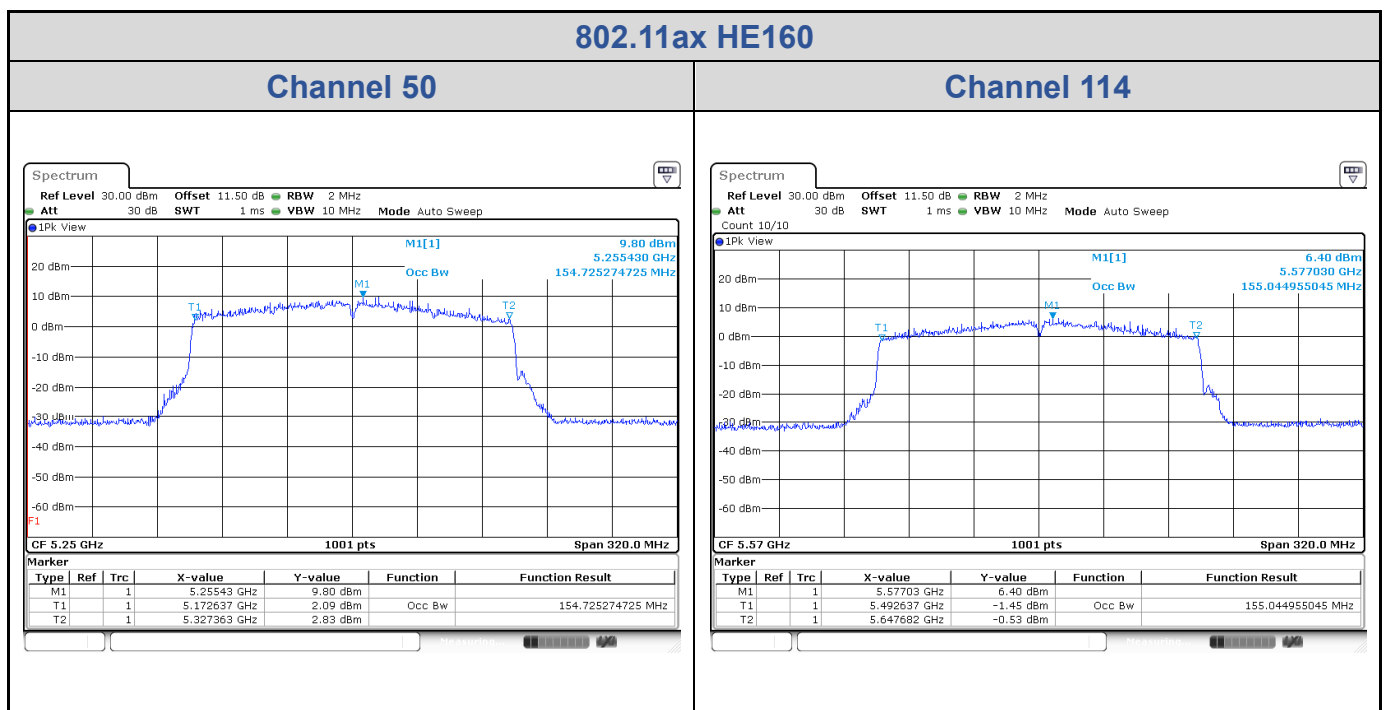

<Chain 3>