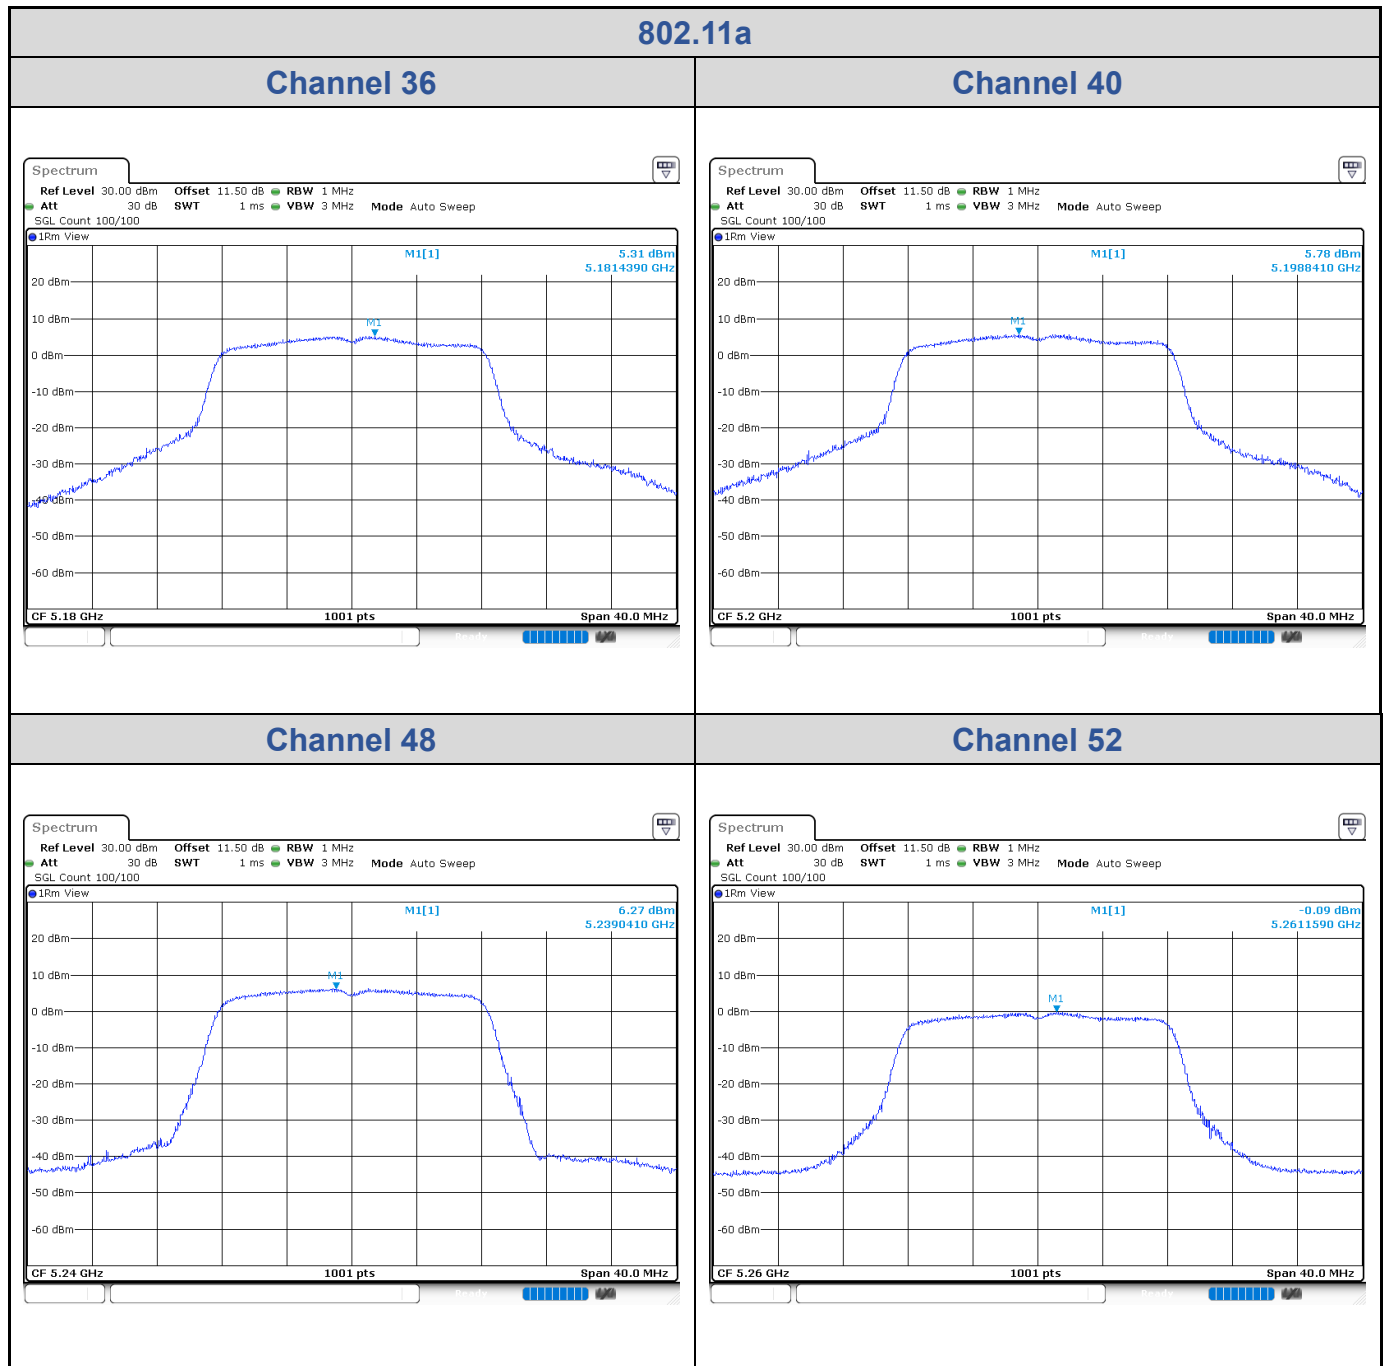

<Chain 3>