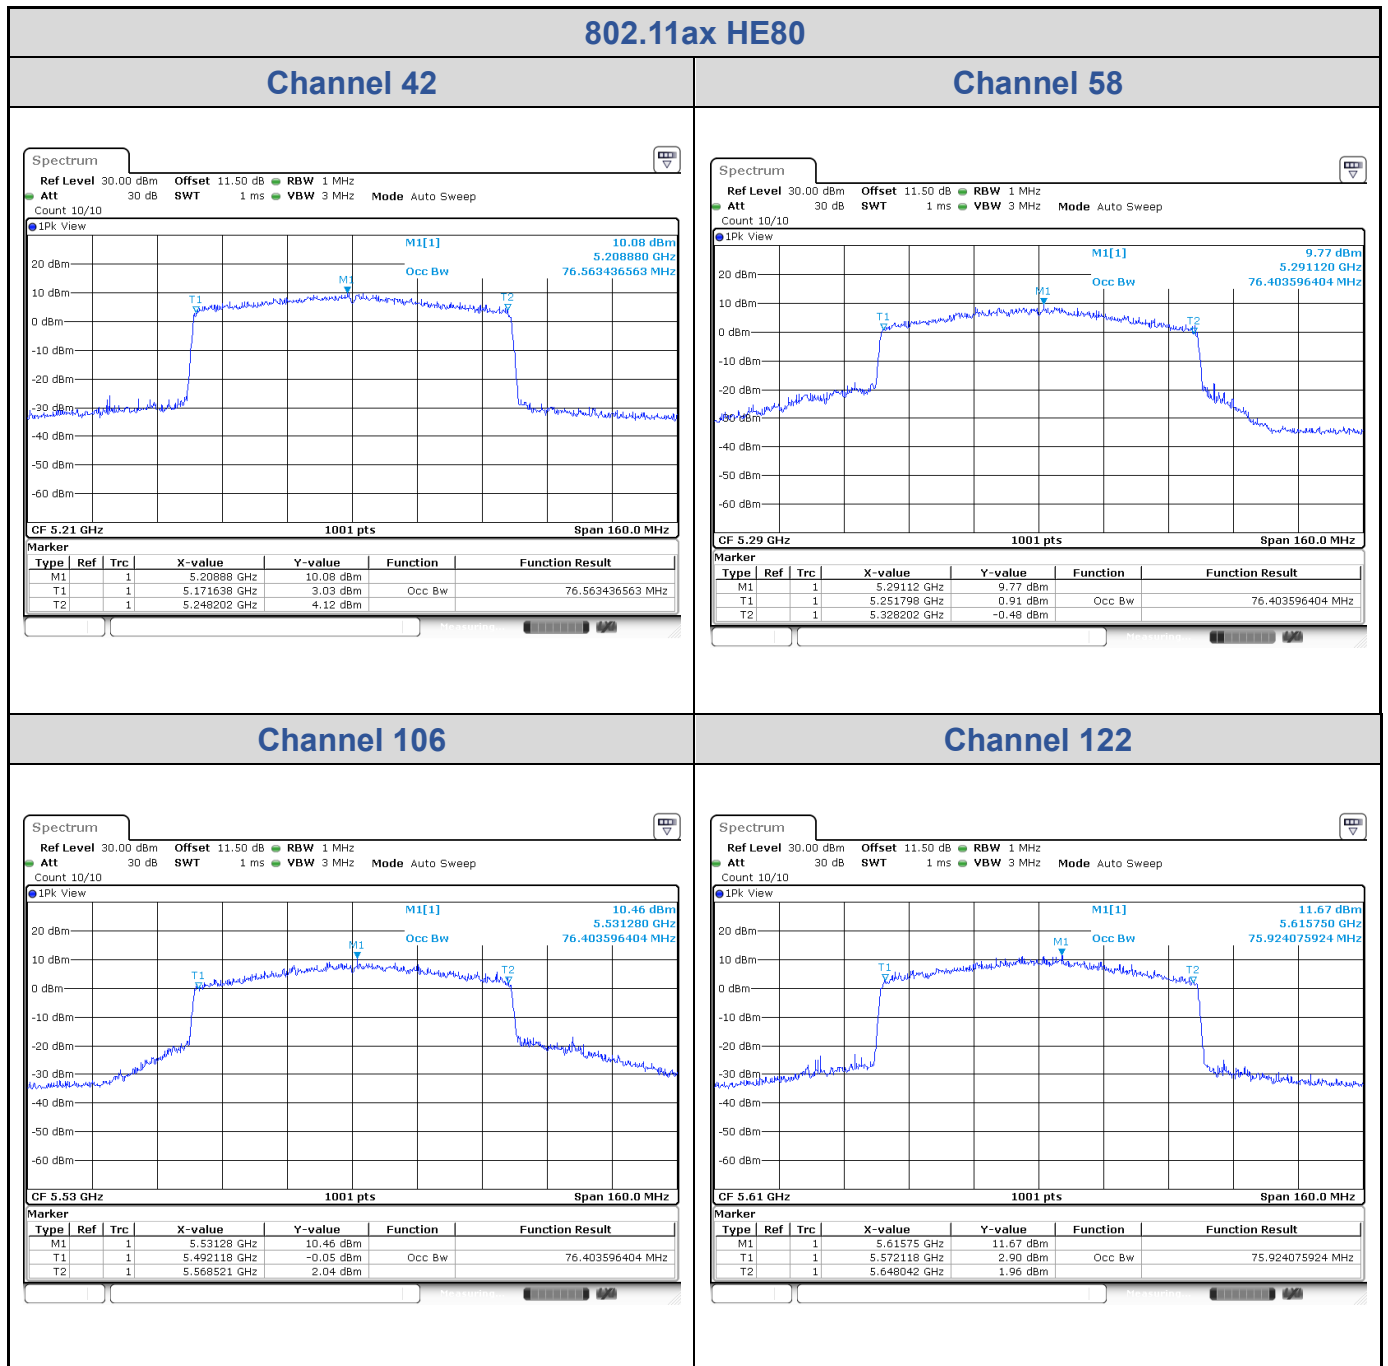

<Chain 0>

<Chain 1>

<Chain 2>

<Chain 3>

802.11ax HE160

Band	Channel	Frequency (MHz)	99% Bandwidth (MHz)			
			Chain 0	Chain 1	Chain 2	Chain 3
U-NII-1	50	5250	77.68	77.36	77.68	77.36
U-NII-2A	50	5250	77.68	77.36	77.36	77.36
U-NII-2C	114	5570	154.73	154.09	151.53	155.04