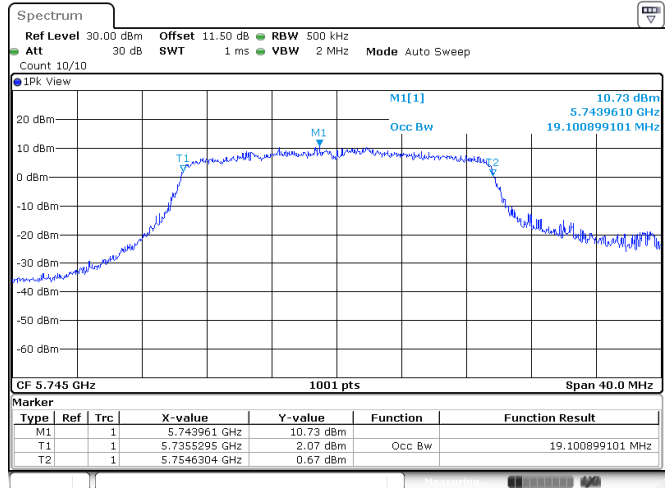

Channel 149