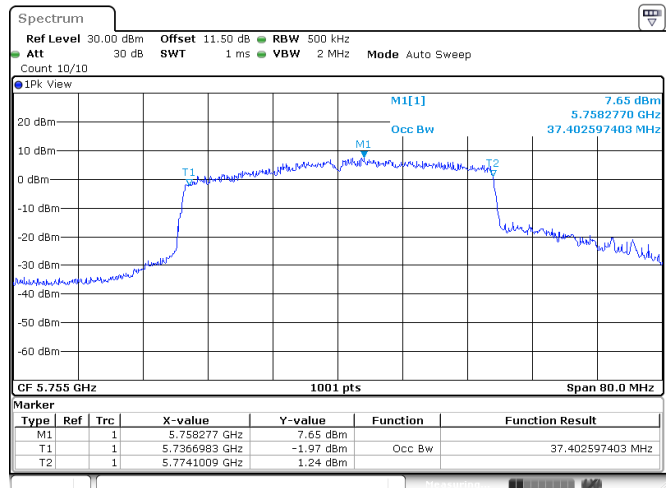

Channel 151