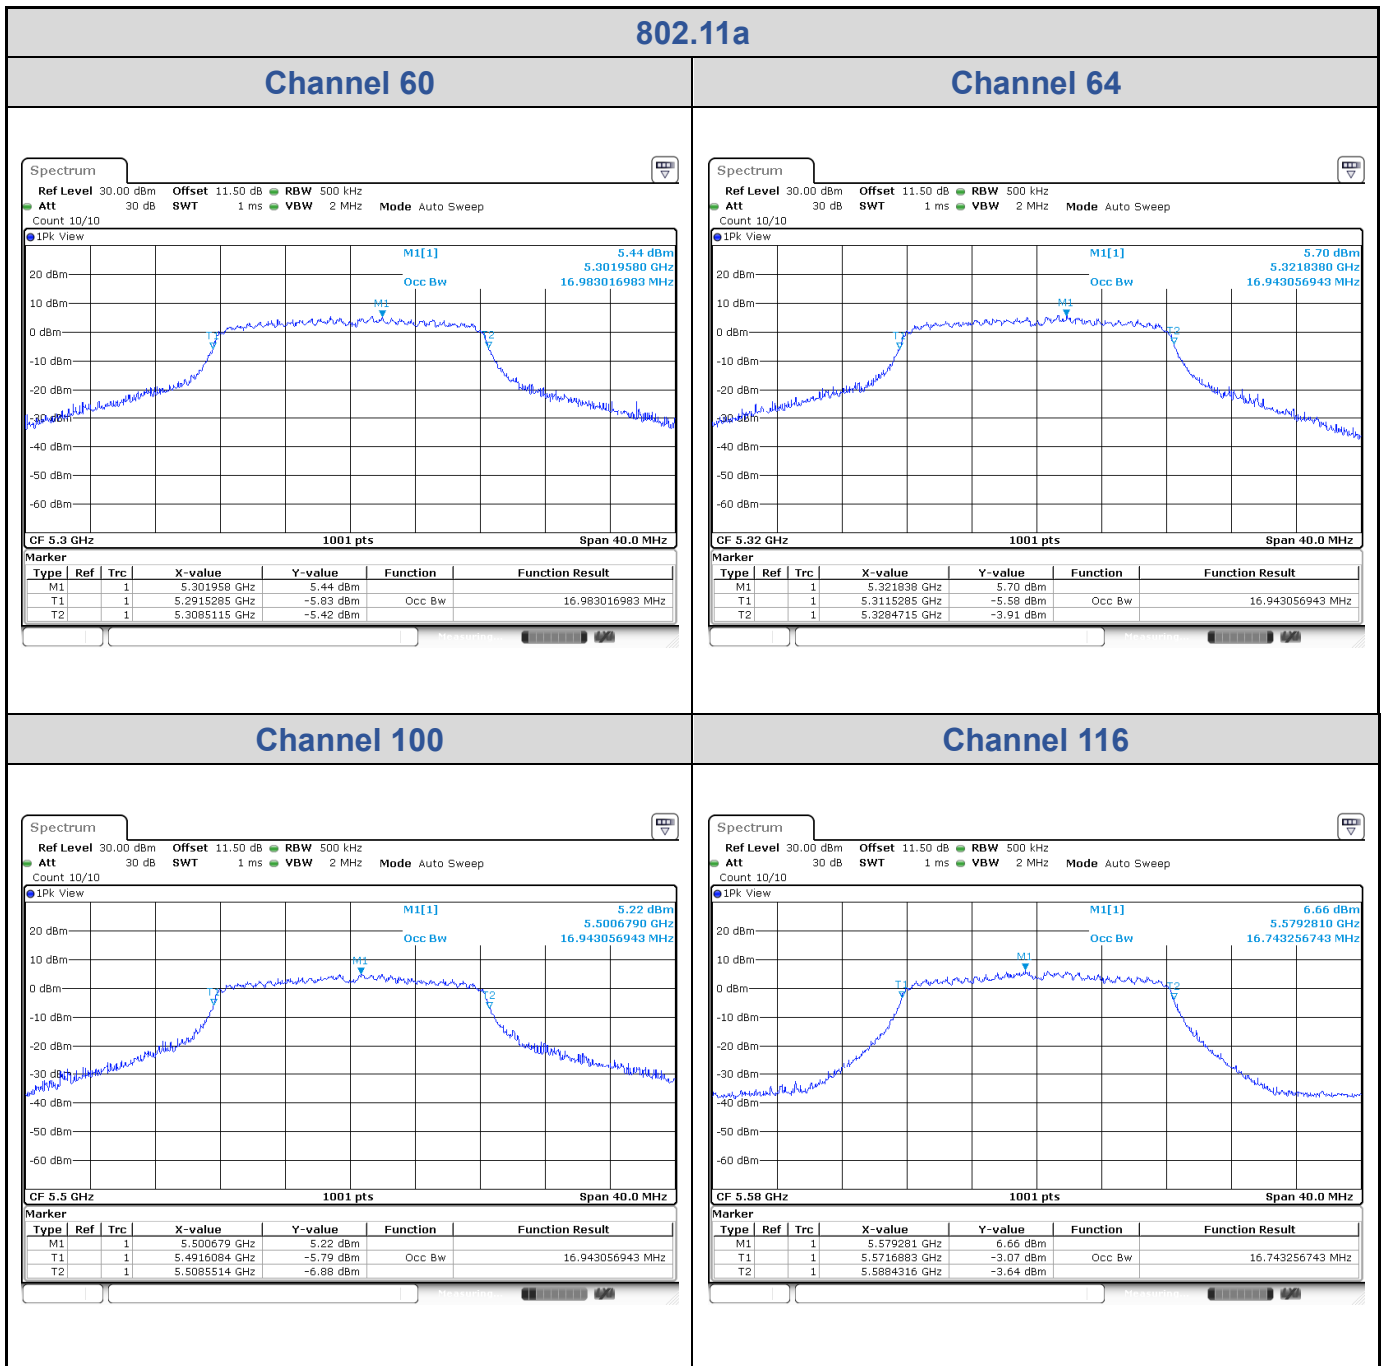

<Chain 0>

802.11a
Channel 48

Channel 52

Channel 60

Channel 64

<Chain 1>

802.11a
Channel 60

Channel 64

Channel 100

Channel 116

<Chain 2>

802.11a
Channel 140

Channel 149

Channel 157

Channel 165

<Chain 3>