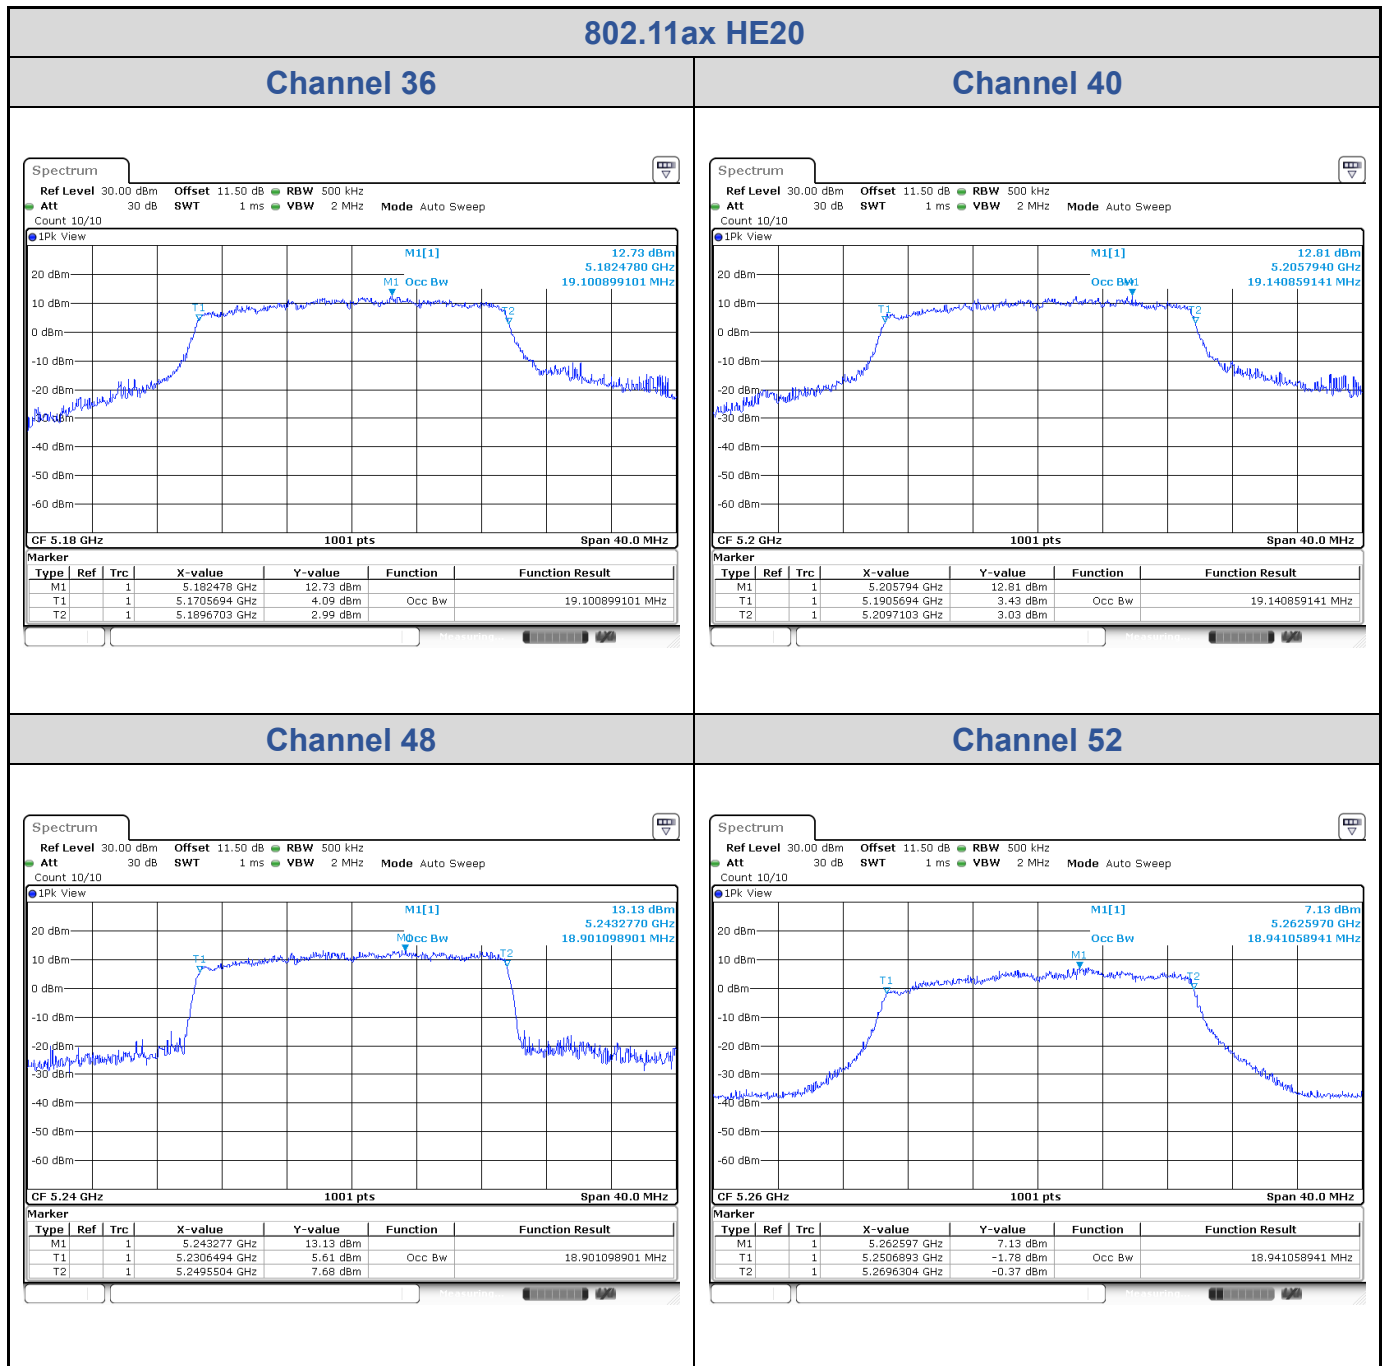

<Chain 1>