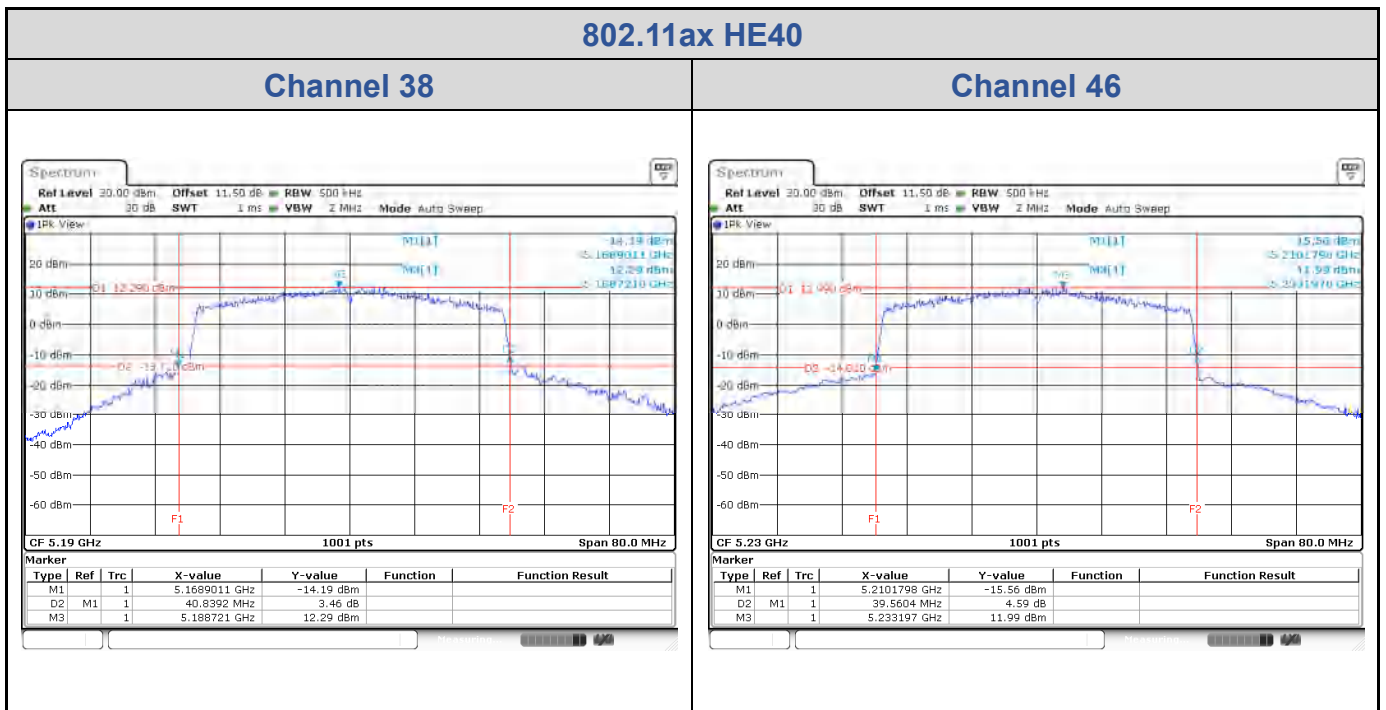

802.11ax HE40

Band	Channel	Frequency (MHz)	26 dB Bandwidth (MHz)			
			Chain 0	Chain 1	Chain 2	Chain 3
U-NII-1	38	5190	40.84	39.72	39.64	41.64
	46	5230	39.56	39.56	39.40	39.56
U-NII-2A	54	5270	39.48	39.48	39.48	39.40
	62	5310	41.24	42.36	39.56	39.80
U-NII-2C	102	5510	40.20	41.40	41.48	39.64
	110	5500	39.64	39.48	39.40	39.40
	134	5670	39.88	39.56	41.72	39.48

<Chain 0>