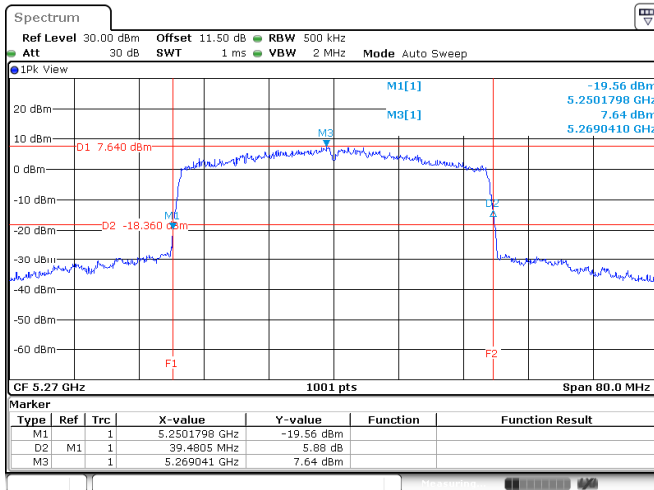

802.11ax HE40

Channel 54