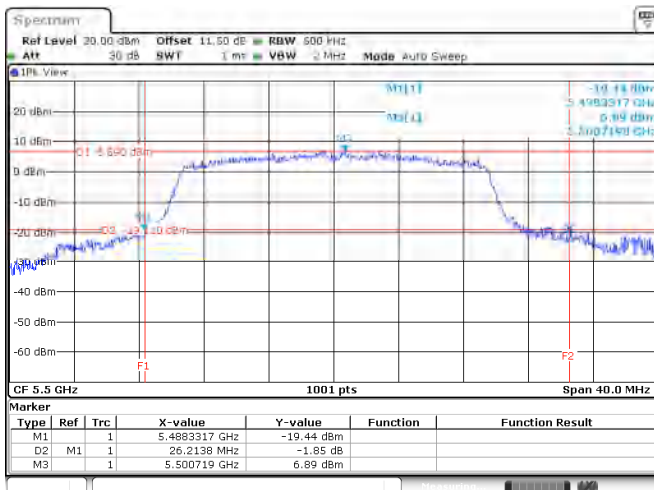

<Chain 1>

802.11ax HE20

Channel 60

Channel 64

Channel 100

Channel 116

<Chain 2>

802.11ax HE20
Channel 60