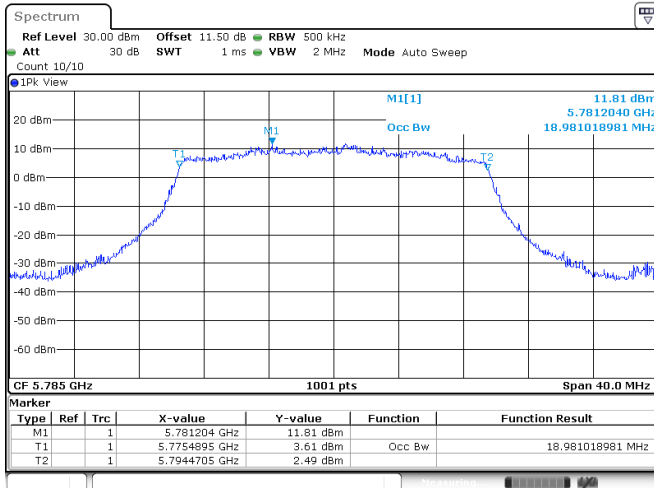

Channel 157