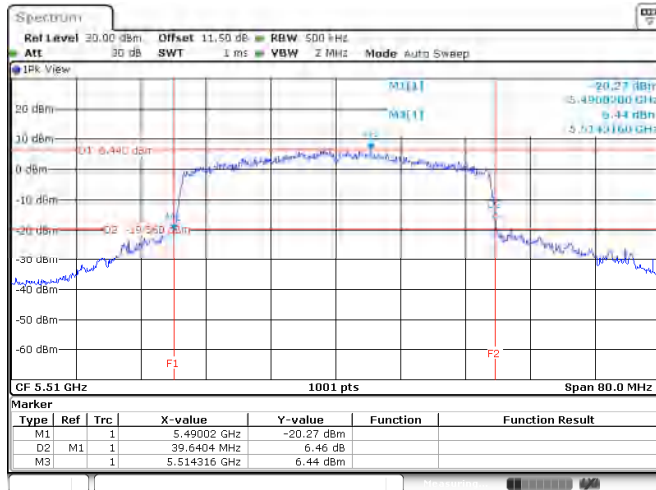

Channel 134

<Chain 2>

802.11ax HE40
Channel 102

Channel 110

Channel 134

<Chain 3>

802.11ax HE40
Channel 102

Channel 110