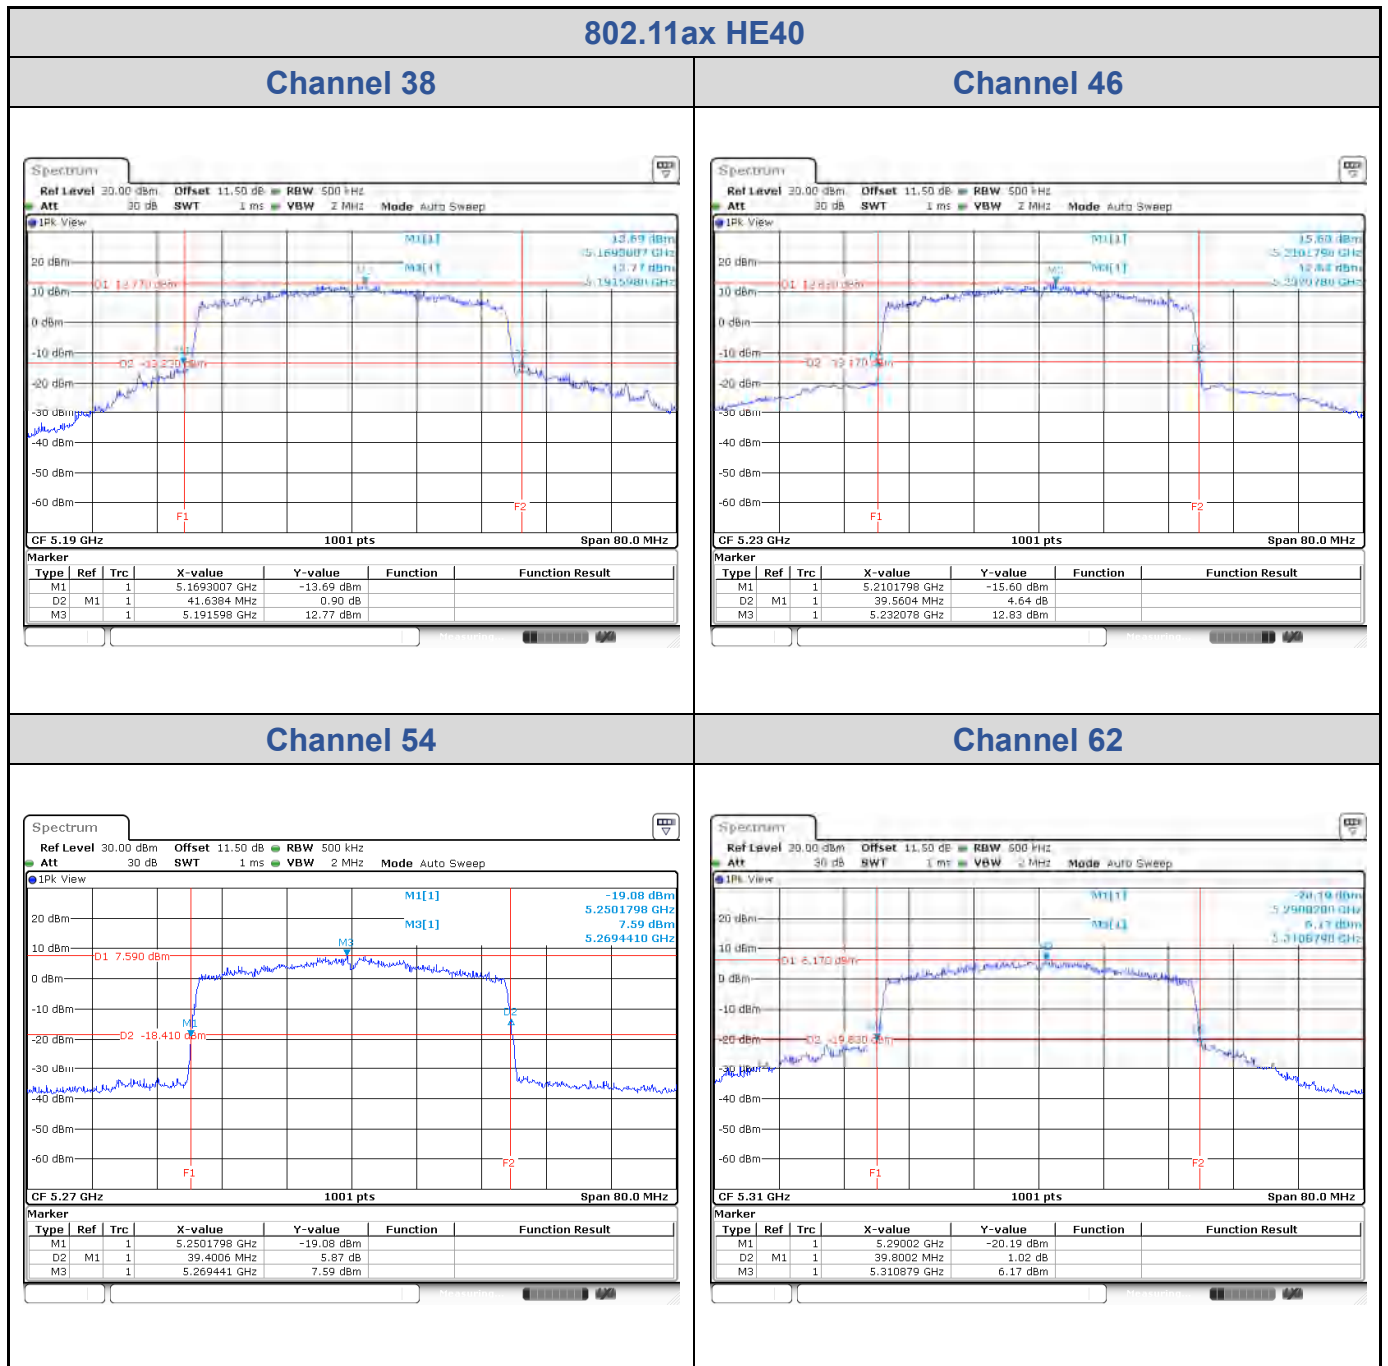

<Chain 3>