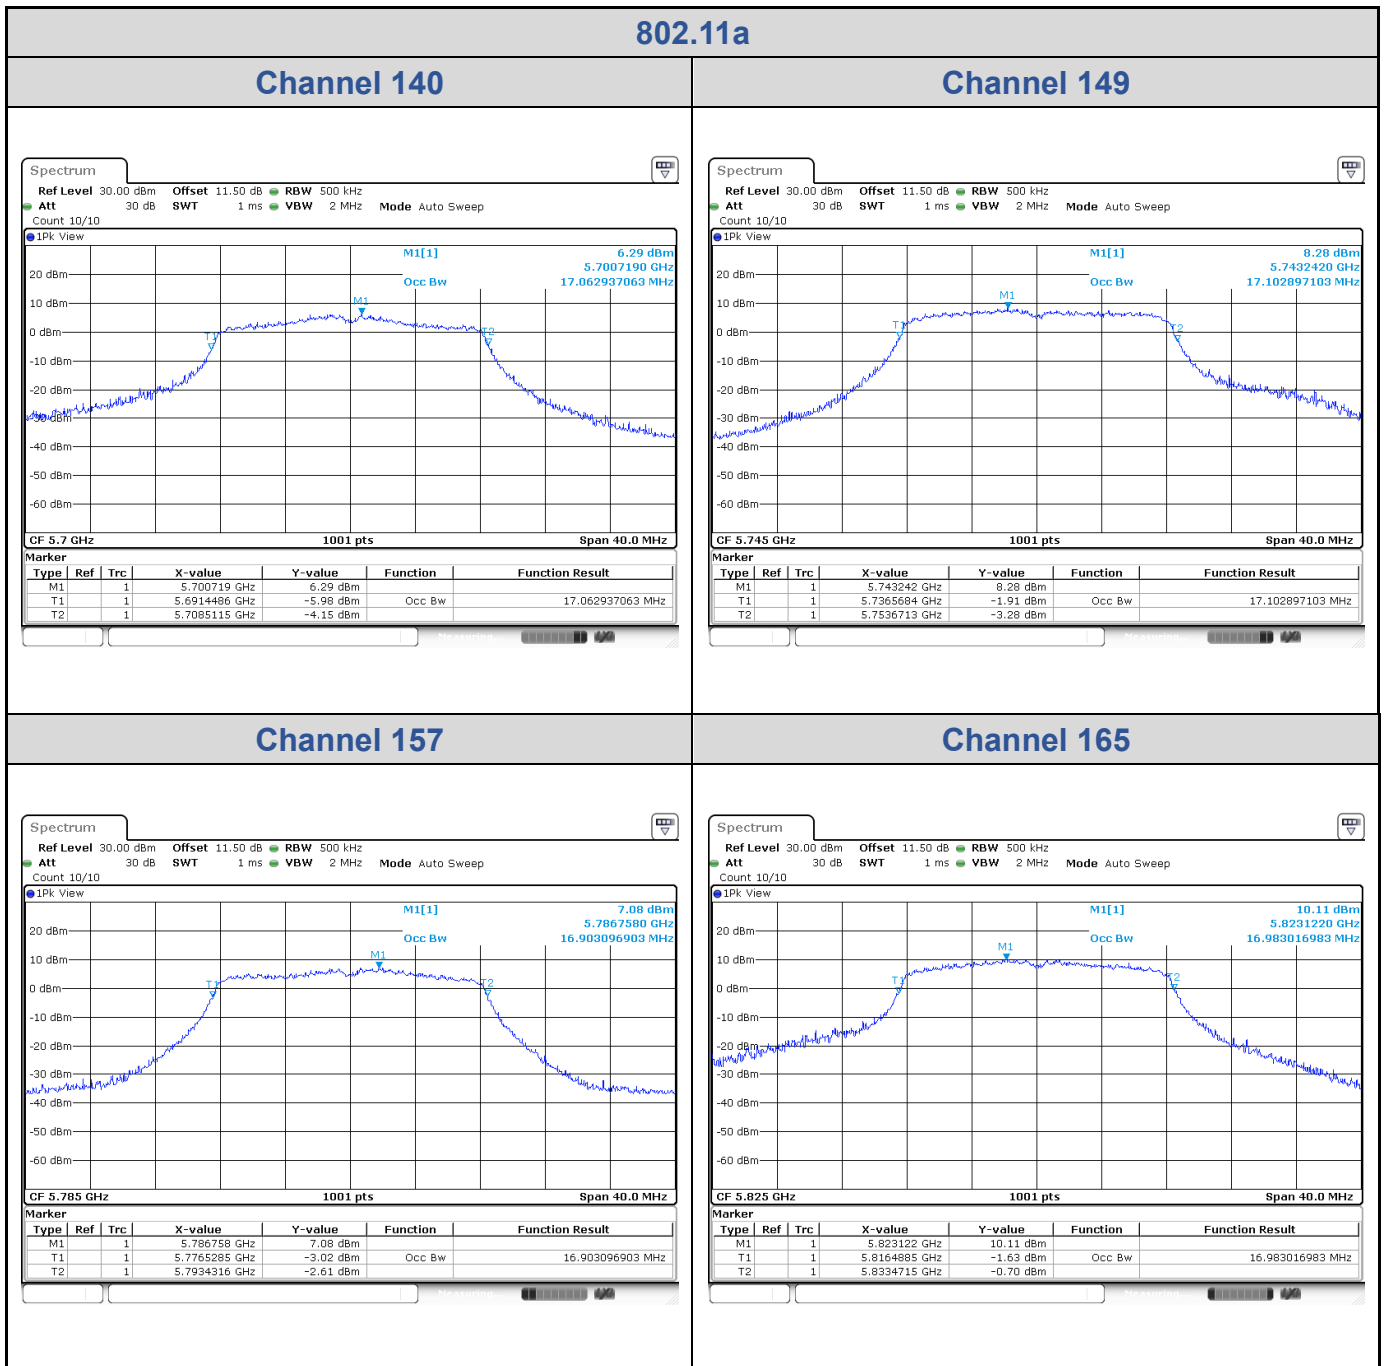

<Chain 0>

802.11a
Channel 48

Channel 52

Channel 60

Channel 64

<Chain 1>

802.11a
Channel 60

Channel 64

Channel 100

Channel 116

<Chain 2>

802.11a
Channel 140

Channel 149

Channel 157

Channel 165

<Chain 3>