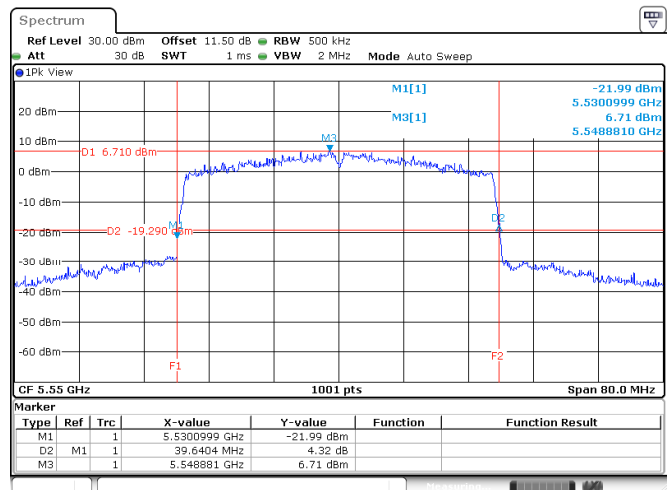

Channel 110