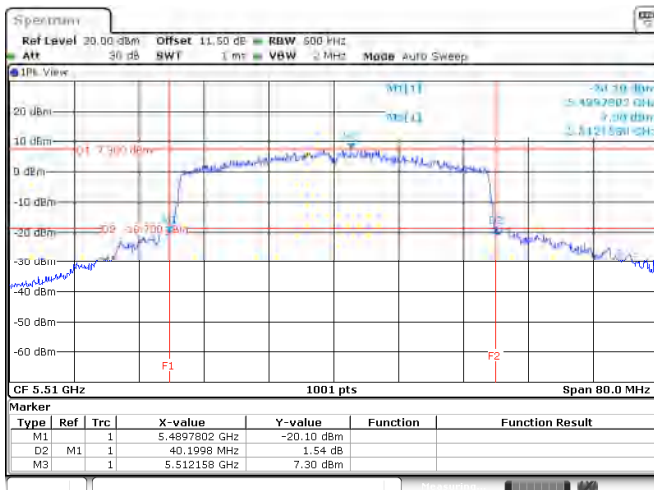

Channel 102