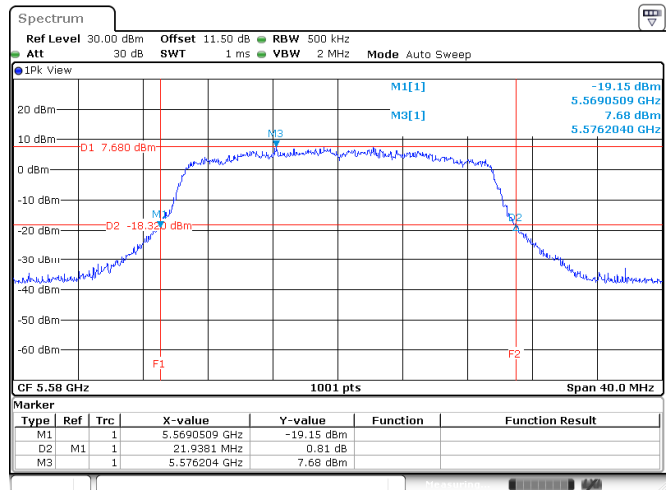

Channel 116