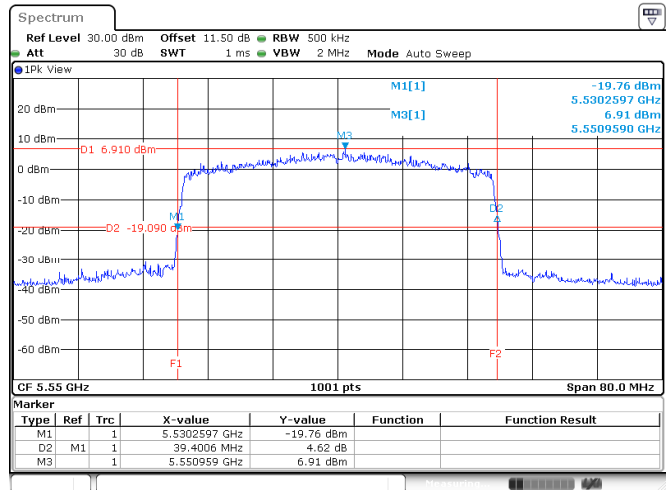

Channel 134

<Chain 2>

802.11ax HE40
Channel 102

Channel 110

Channel 134

<Chain 3>

802.11ax HE40
Channel 102

Channel 110