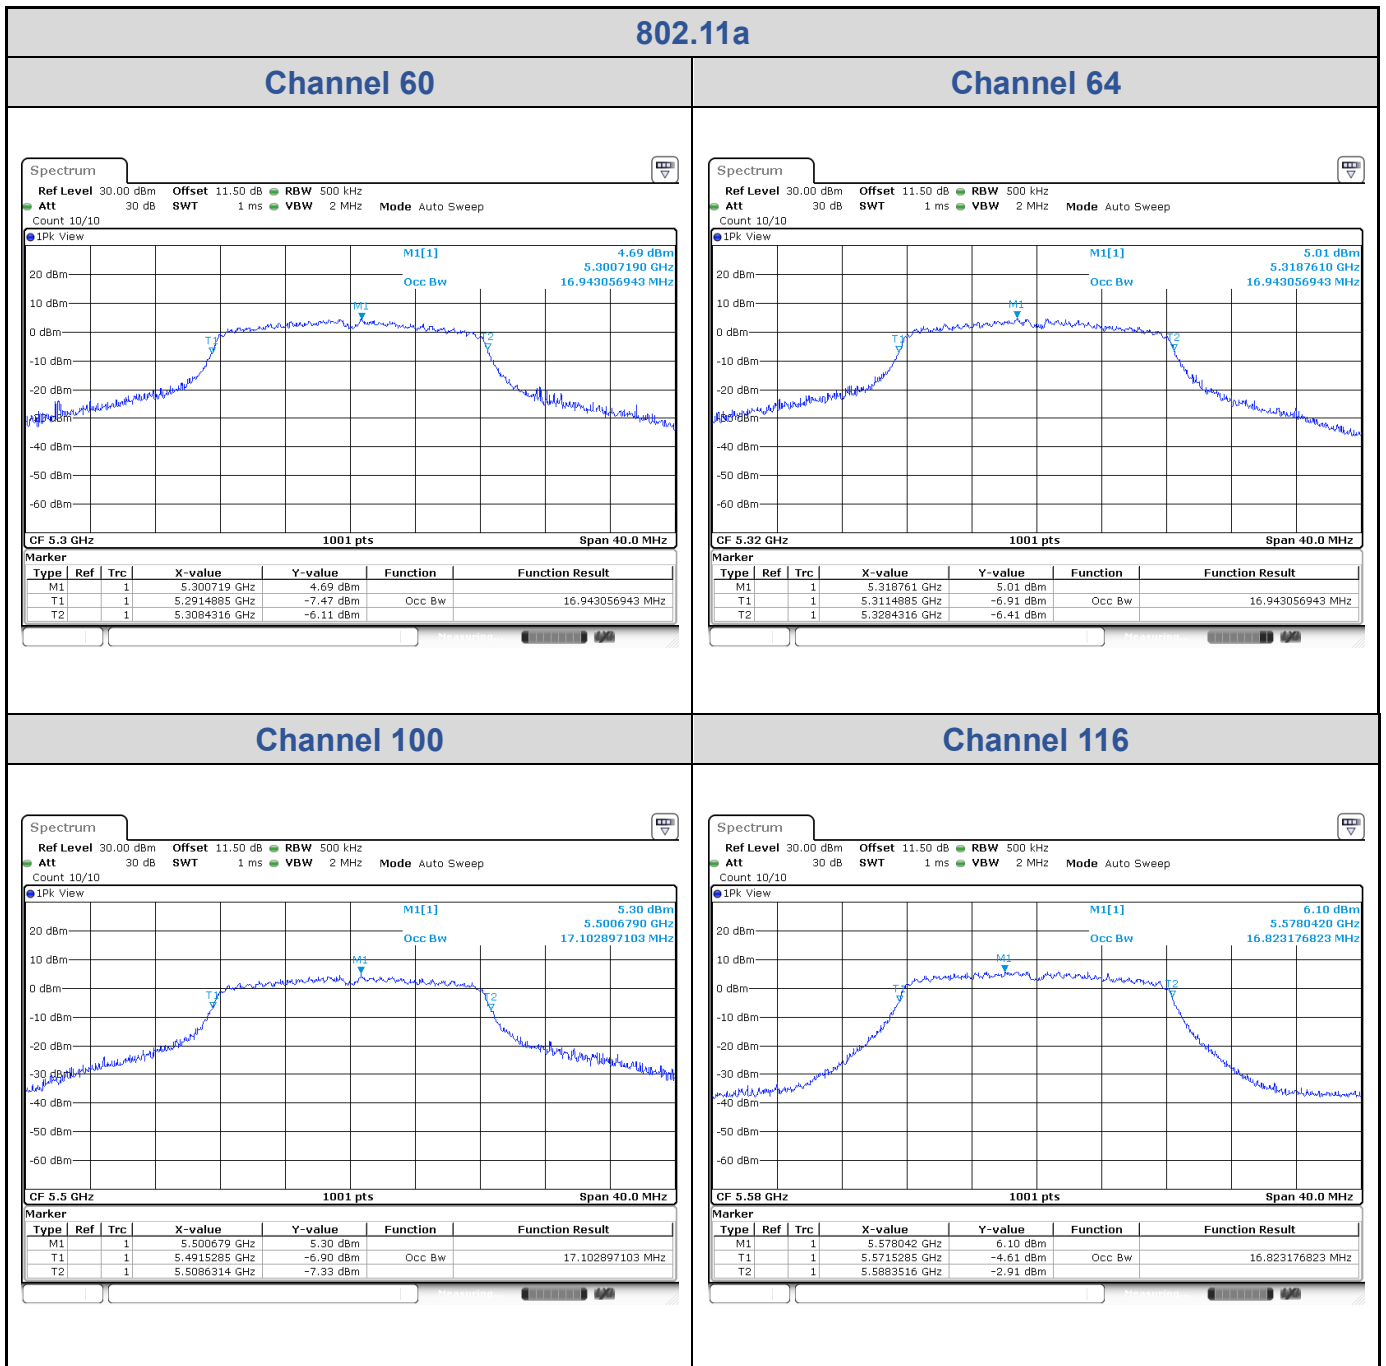

<Chain 0>

802.11a
Channel 48

Channel 52

Channel 60

Channel 64

<Chain 1>

802.11a
Channel 60

Channel 64

Channel 100

Channel 116

<Chain 2>

802.11a
Channel 140

Channel 149

Channel 157

Channel 165

<Chain 3>