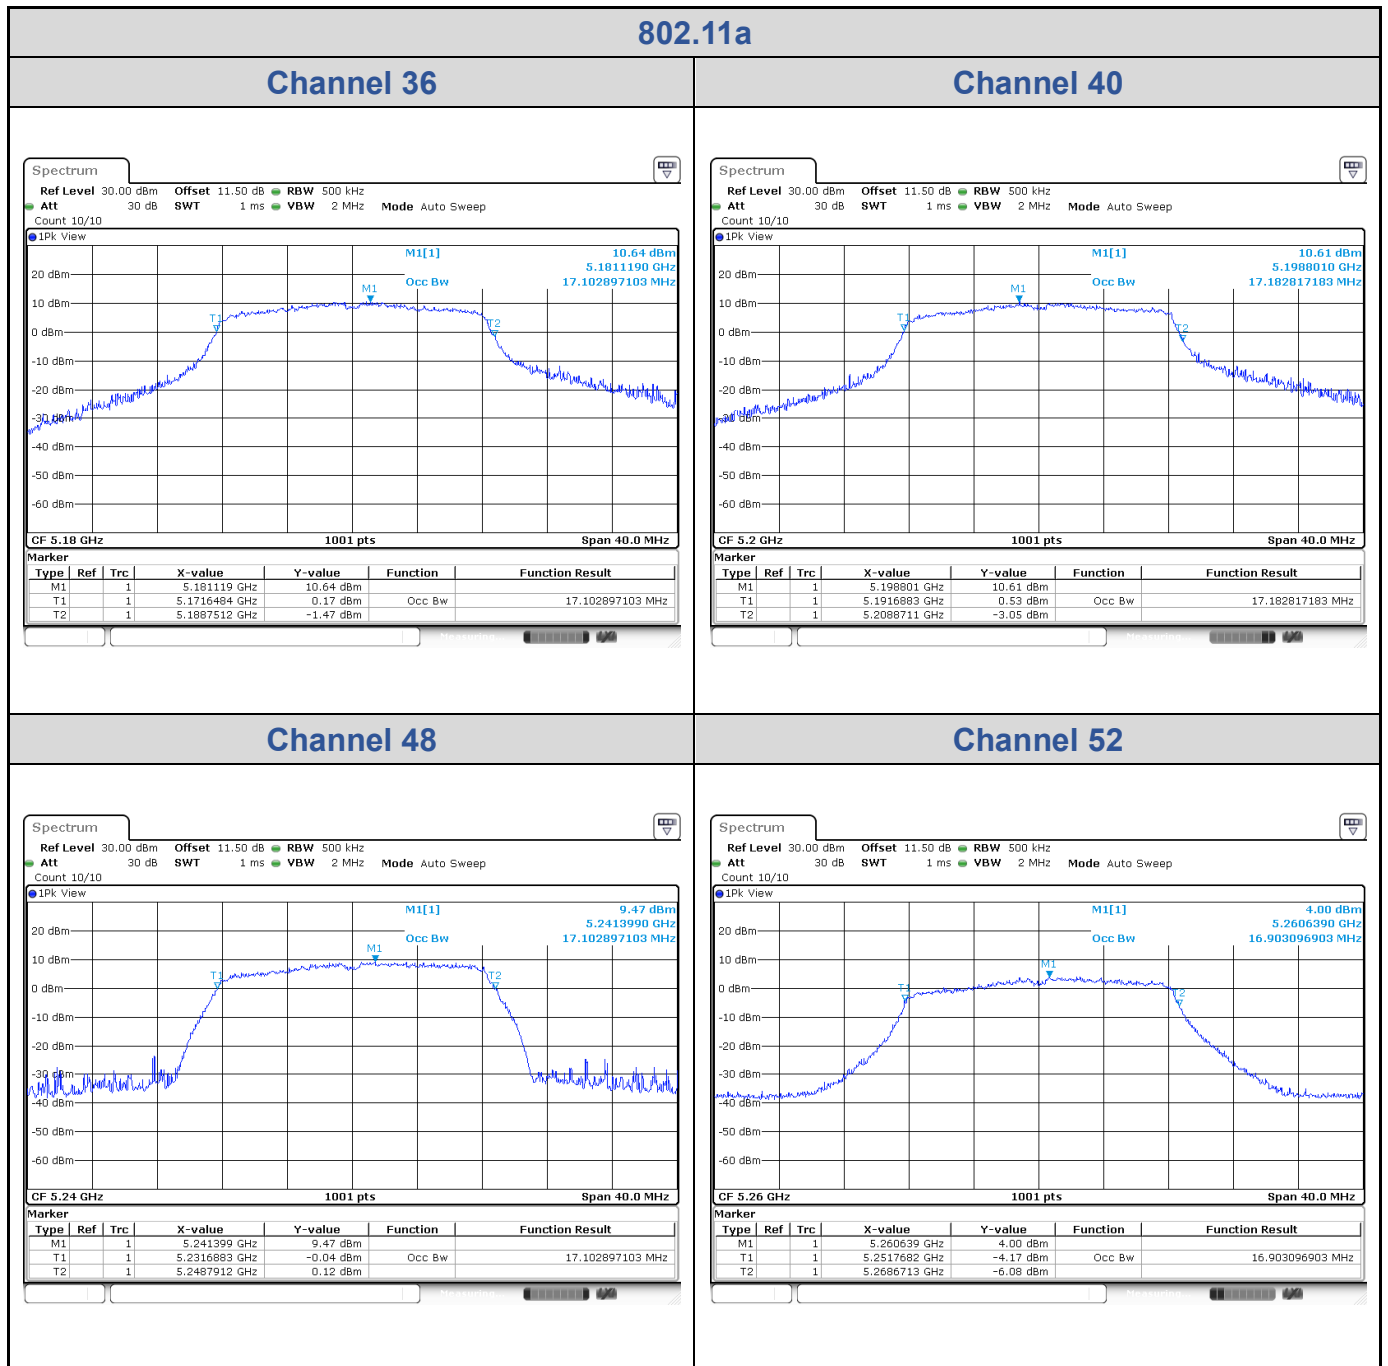

<Chain 0>

802.11a
Channel 48

Channel 52

Channel 60

Channel 64

<Chain 1>

802.11a
Channel 60

Channel 64

Channel 100

Channel 116

<Chain 2>

802.11a
Channel 140

Channel 149

Channel 157

Channel 165

<Chain 3>