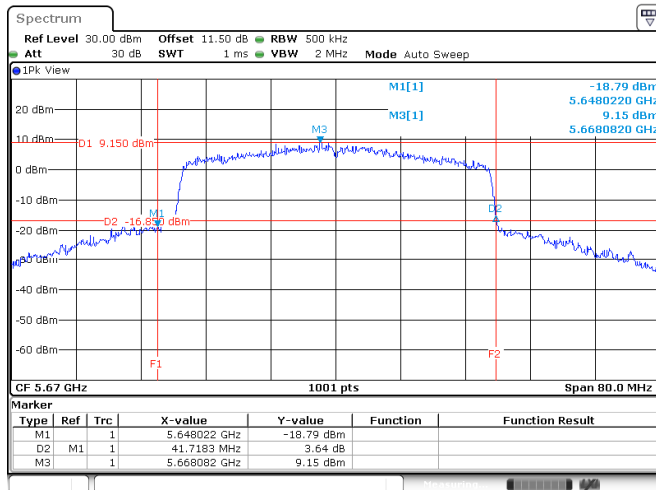

Channel 134