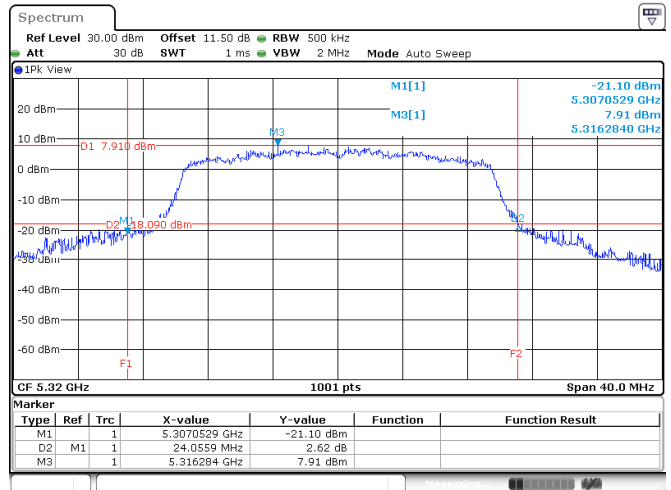

802.11ax HE20

Channel 60

Channel 64

Channel 100

Channel 116