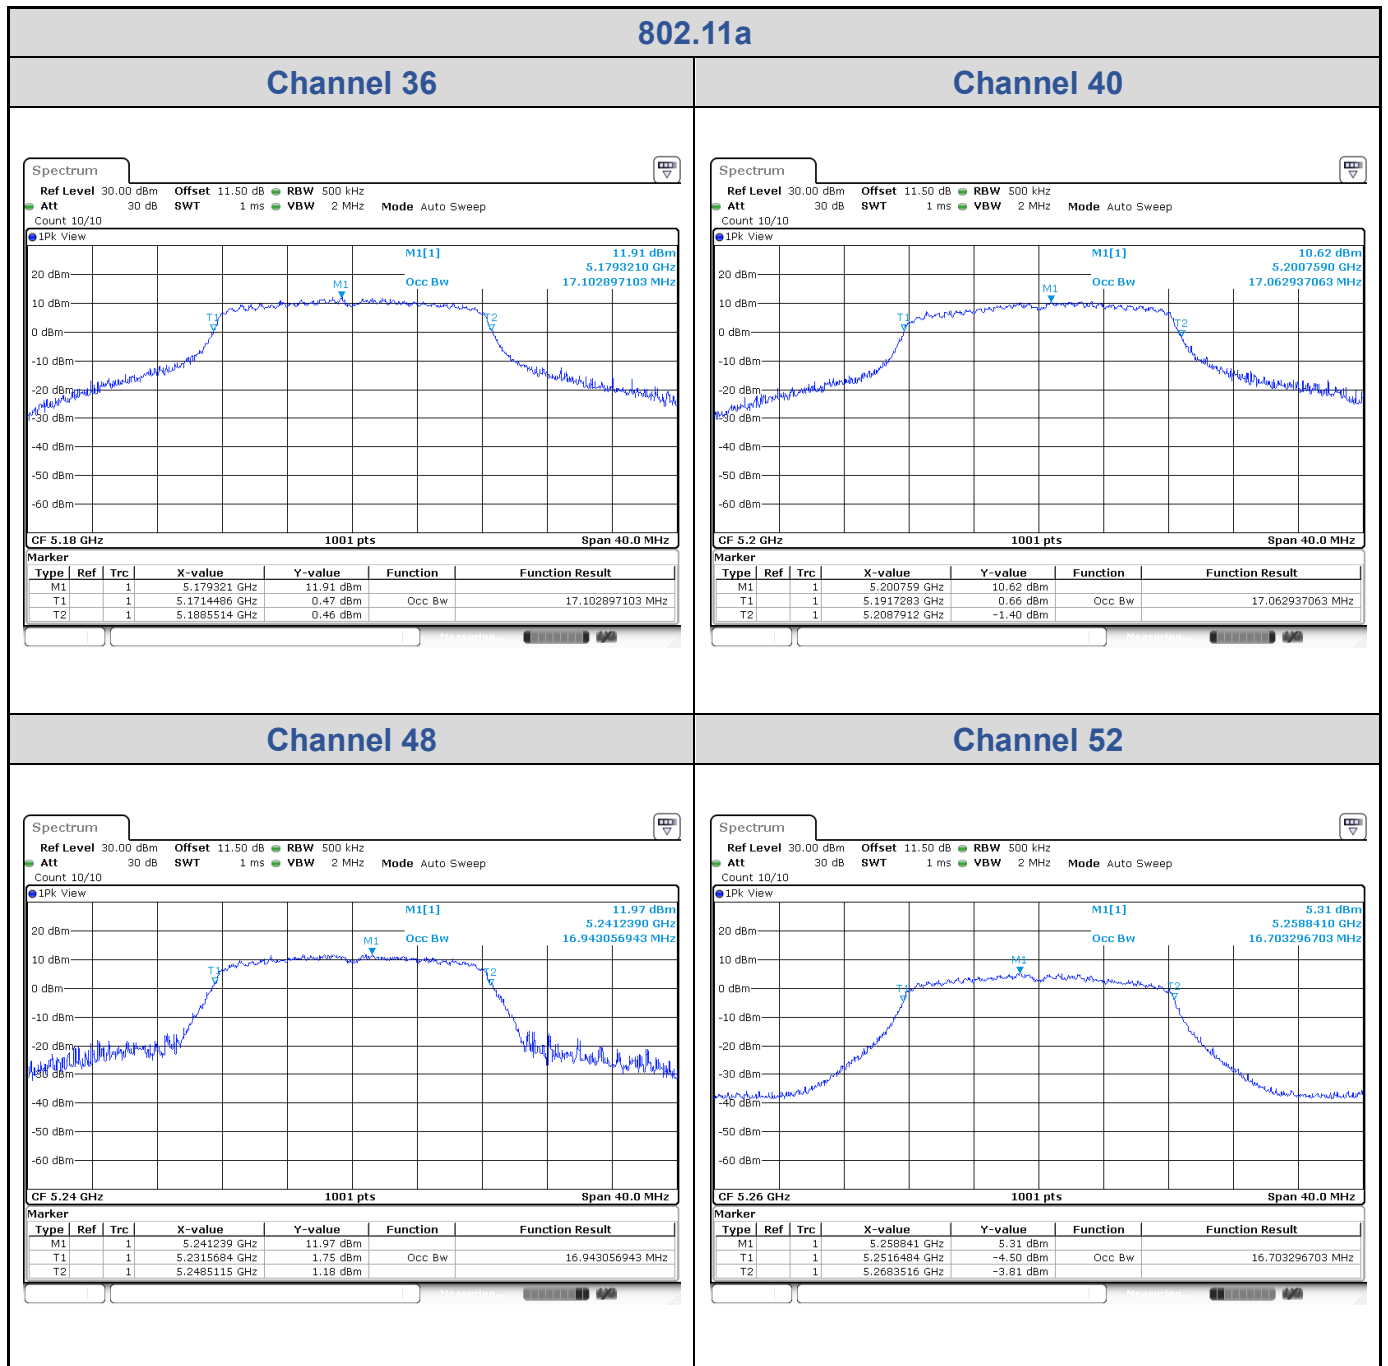

<Chain 0>

802.11a
Channel 48

Channel 52

Channel 60

Channel 64

<Chain 1>

802.11a
Channel 60

Channel 64

Channel 100

Channel 116

<Chain 2>

802.11a
Channel 140

Channel 149

Channel 157

Channel 165

<Chain 3>