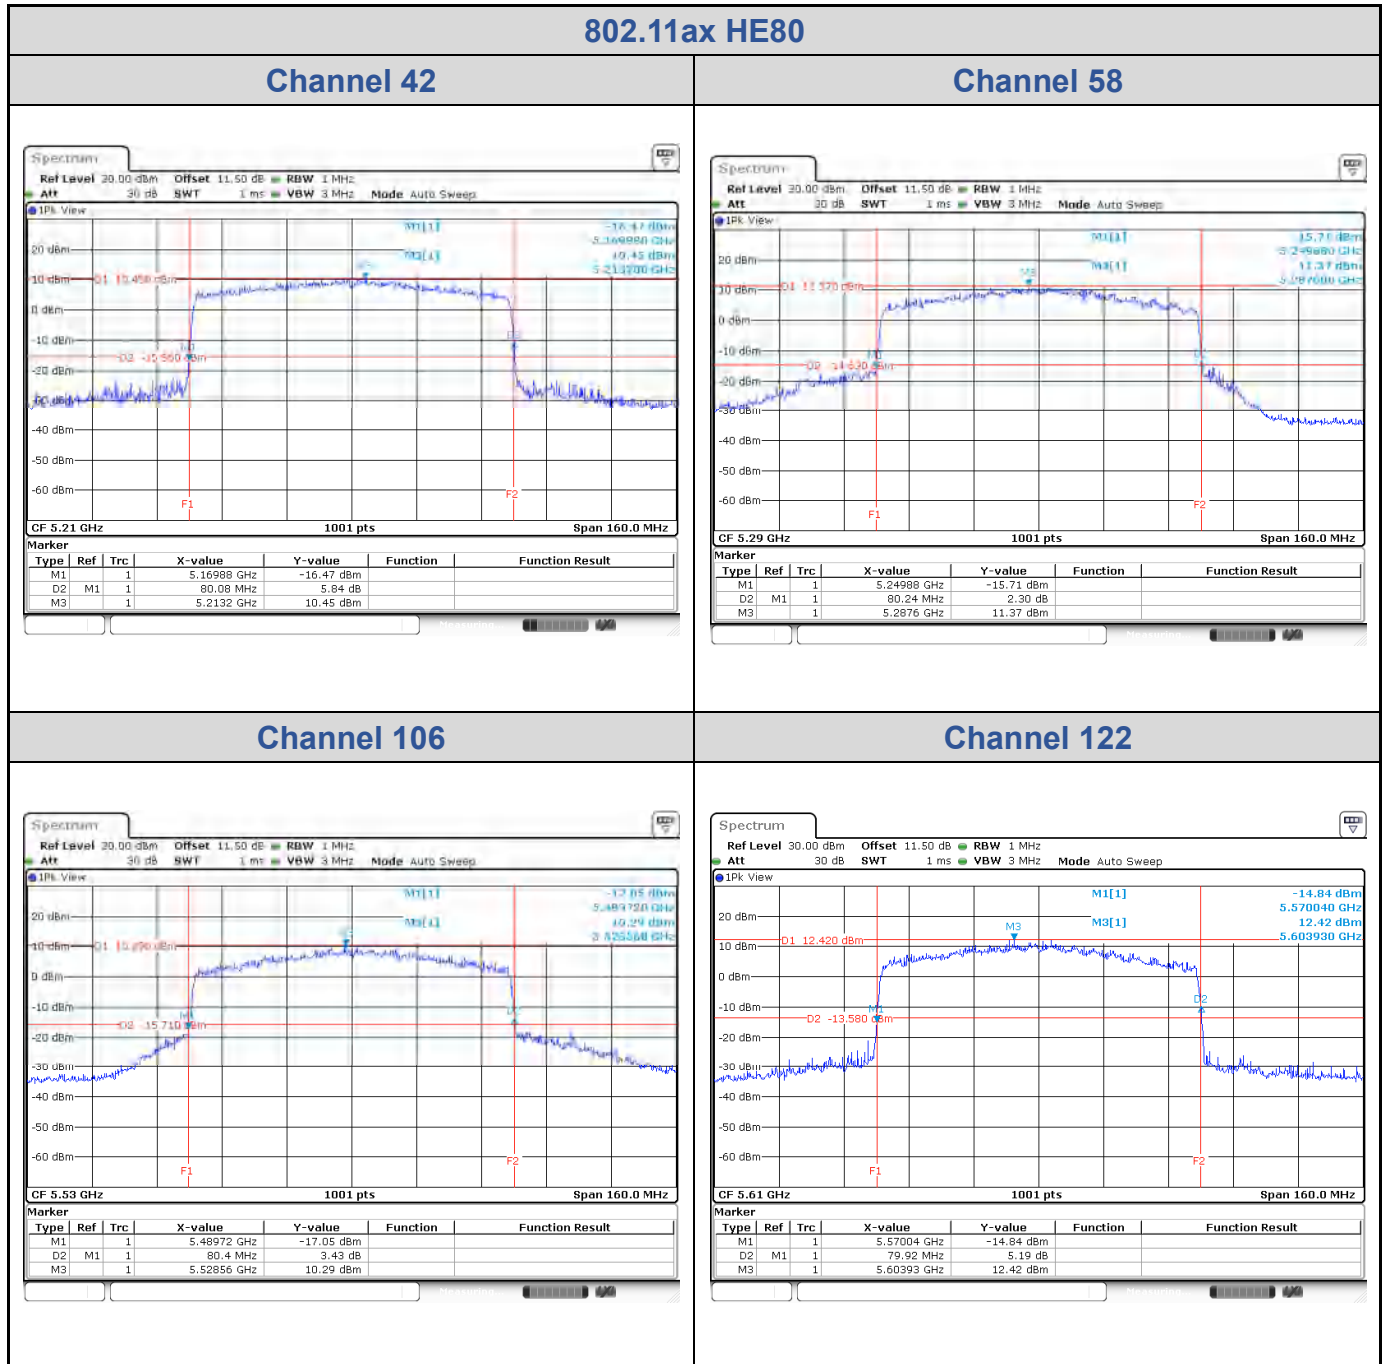

<Chain 1>