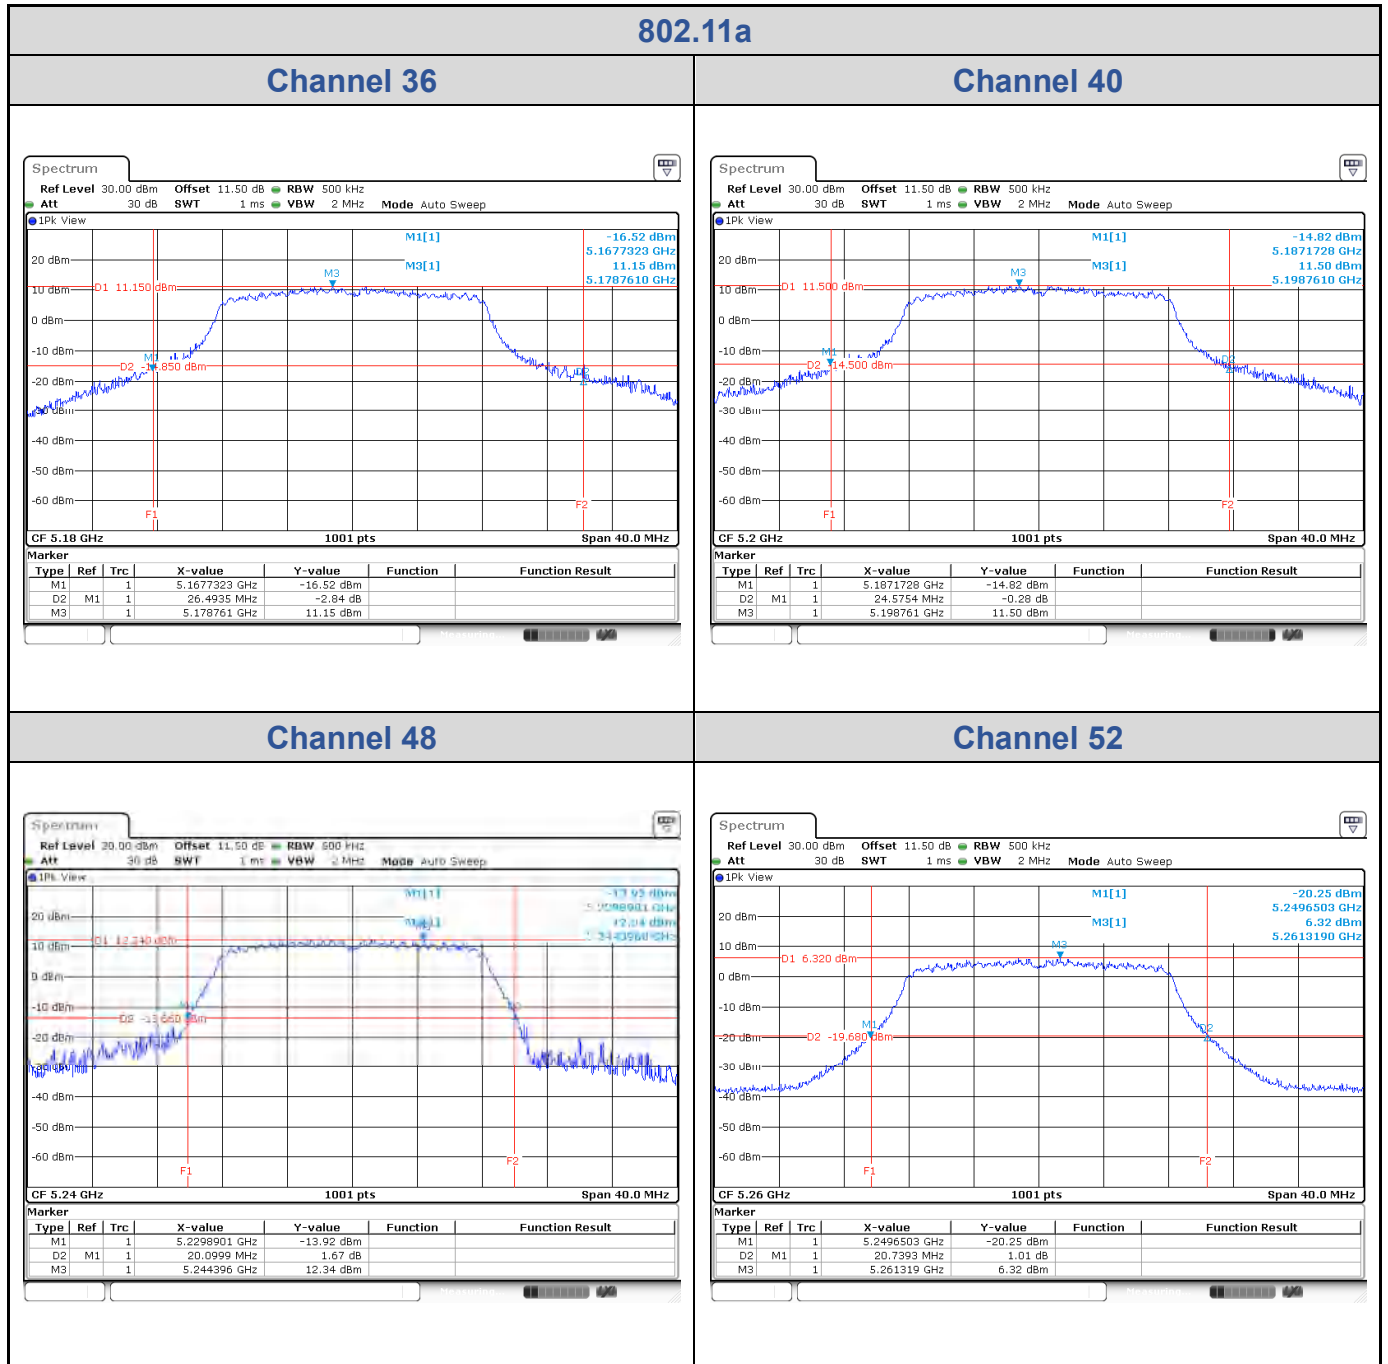

<Chain 1>

802.11a
Channel 60

Channel 64

Channel 100

Channel 116

<Chain 2>

802.11a

Channel 60

Channel 64

Channel 100

Channel 116

<Chain 3>

802.11a
Channel 60

Channel 64

Channel 100

Channel 116