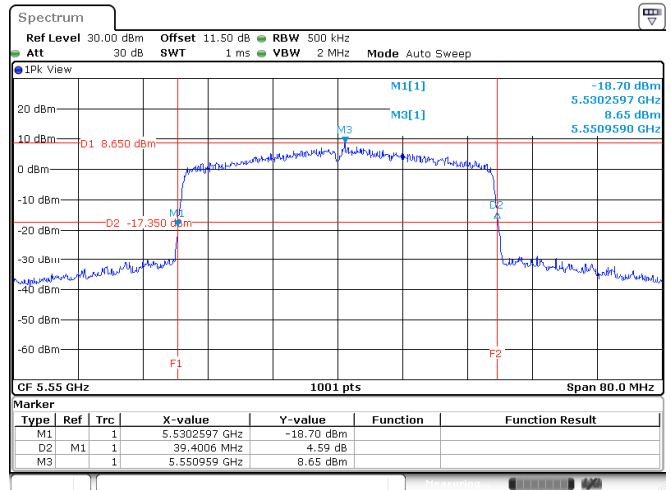

Channel 110