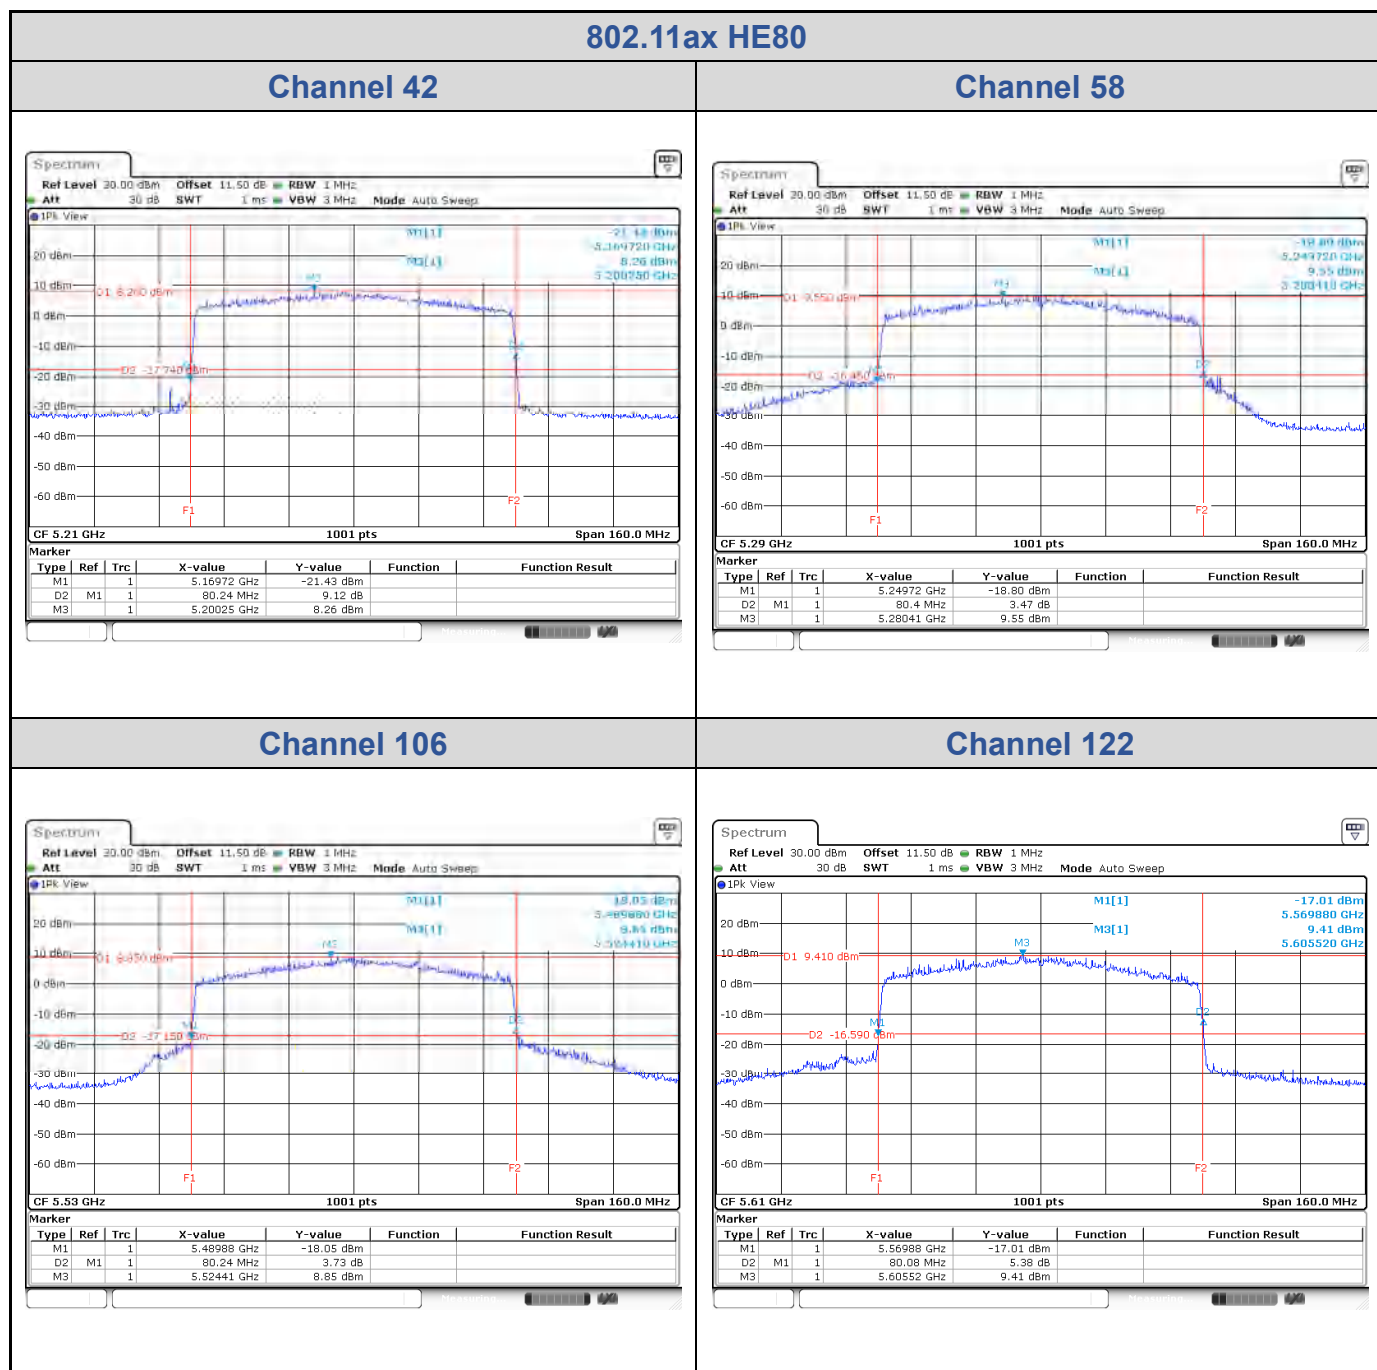

802.11ax HE80

Band	Channel	Frequency (MHz)	26 dB Bandwidth (MHz)			
			Chain 0	Chain 1	Chain 2	Chain 3
U-NII-1	42	5210	80.24	80.08	80.24	80.24
U-NII-2A	58	5290	80.40	80.24	80.24	80.08
U-NII-2C	106	5530	80.24	80.40	81.36	80.24
	122	5610	80.08	79.92	79.76	80.08

<Chain 0>