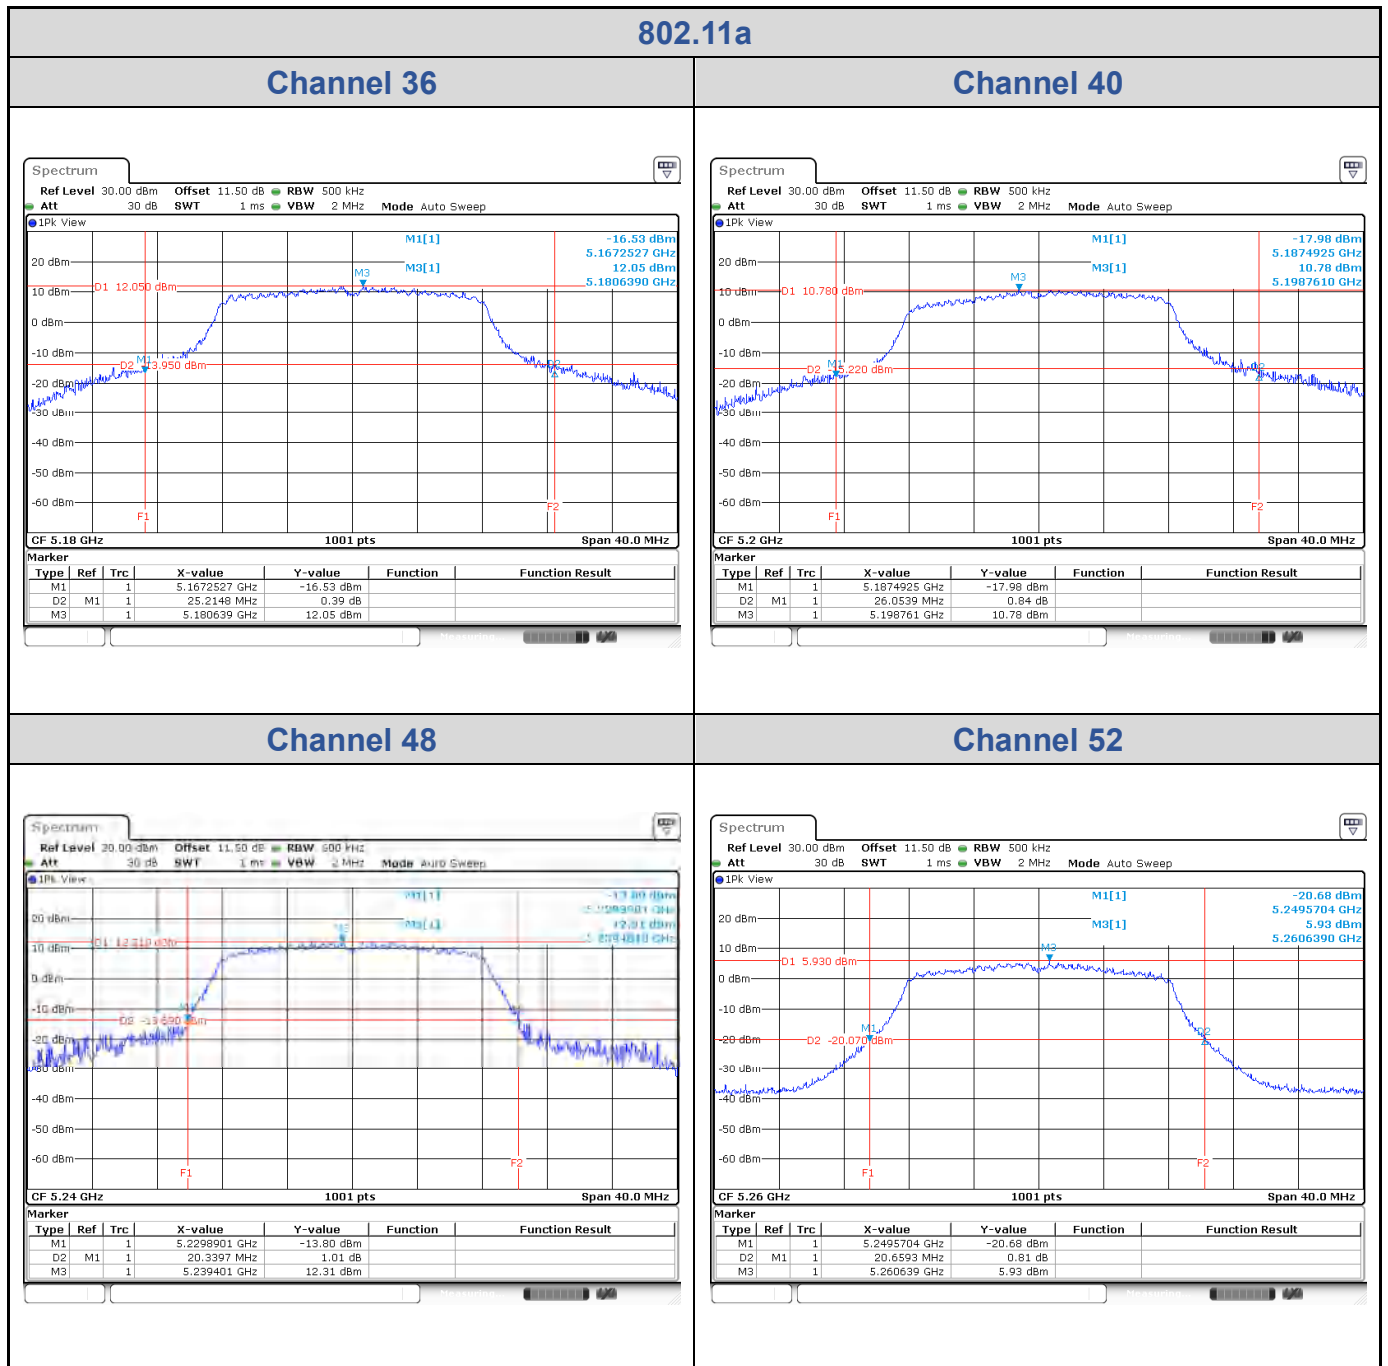

<Chain 0>

802.11a
Channel 48

Channel 52

Channel 60

Channel 64

802.11a
Channel 100

Channel 116

Channel 140

<Chain 1>

802.11a
Channel 60

Channel 64

Channel 100

Channel 116

<Chain 2>

802.11a

Channel 60