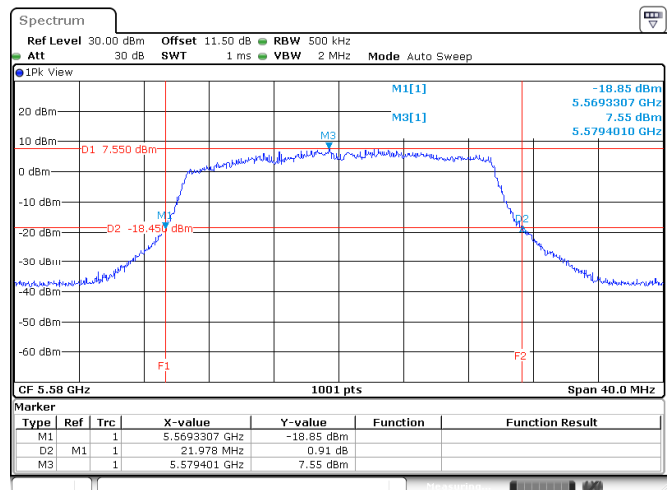

<Chain 1>

802.11ax HE20

Channel 60

Channel 64

Channel 100

Channel 116

<Chain 2>

802.11ax HE20
Channel 60