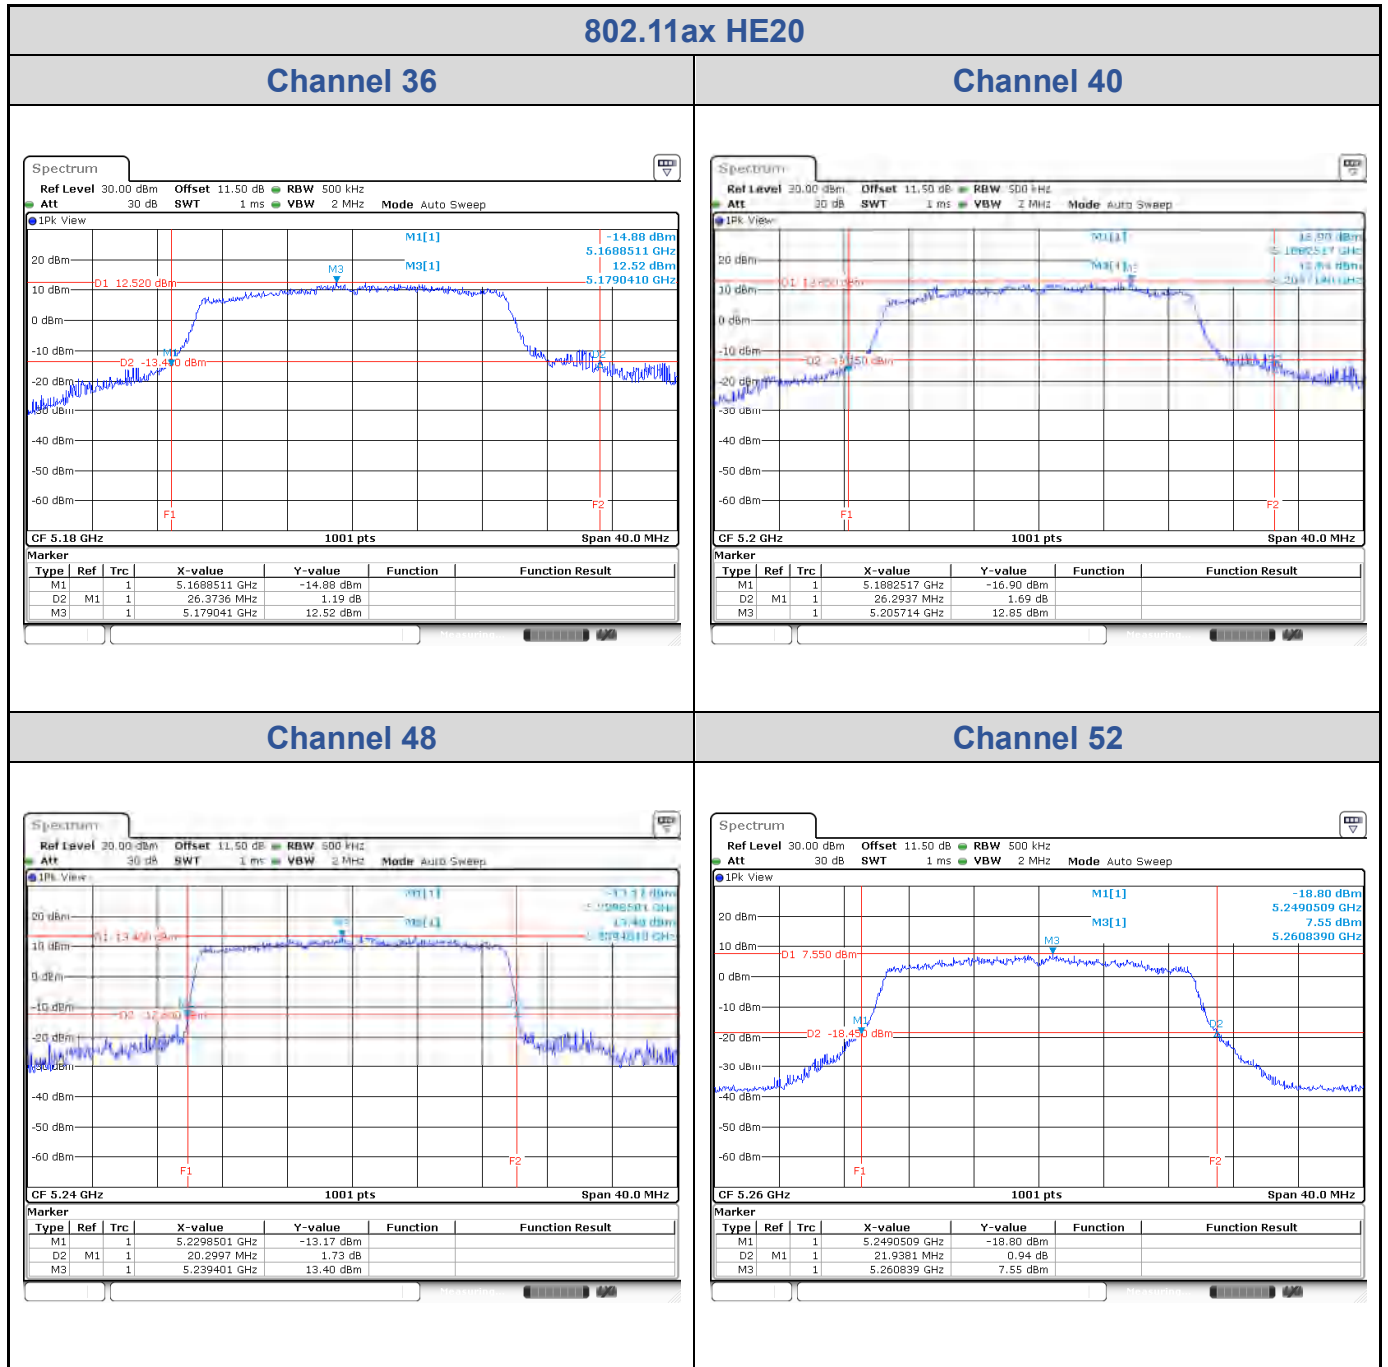

<Chain 1>

802.11ax HE20

Channel 60

Channel 64

Channel 100

Channel 116

<Chain 2>

802.11ax HE20
Channel 60