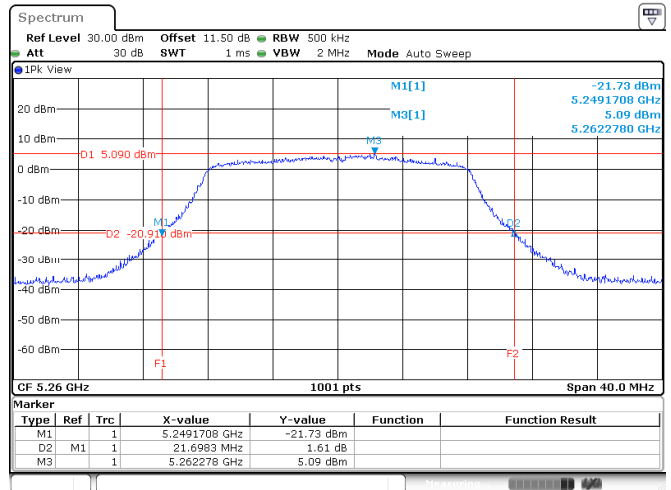

802.11a

Channel 48

Channel 52

Channel 60

Channel 64