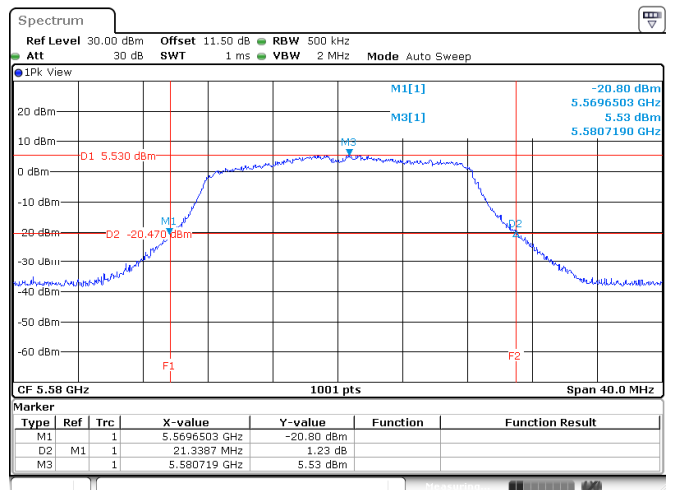

Appendix A: Test Results of Conducted Test_CDD

Test Result of 26 dB Bandwidth

802.11a

Band	Channel	Frequency (MHz)	26 dB Bandwidth (MHz)			
			Chain 0	Chain 1	Chain 2	Chain 3
U-NII-1	36	5180	26.05	24.46	25.21	26.49
	40	5200	25.89	25.21	26.05	24.58
	48	5240	20.58	20.30	20.34	20.10
U-NII-2A	52	5260	21.70	21.22	20.66	20.74
	60	5300	27.85	27.25	25.05	26.65
	64	5320	25.73	25.13	26.05	25.13
U-NII-2C	100	5500	25.89	26.37	25.05	24.50
	116	5580	21.70	21.34	21.14	20.74
	140	5700	23.06	23.02	23.78	23.58

<Chain 0>

802.11a
Channel 48

Channel 52

Channel 60

Channel 64

802.11a
Channel 100

Channel 116

Channel 140

<Chain 1>

802.11a
Channel 60

Channel 64

Channel 100

Channel 116

<Chain 2>

802.11a

Channel 60