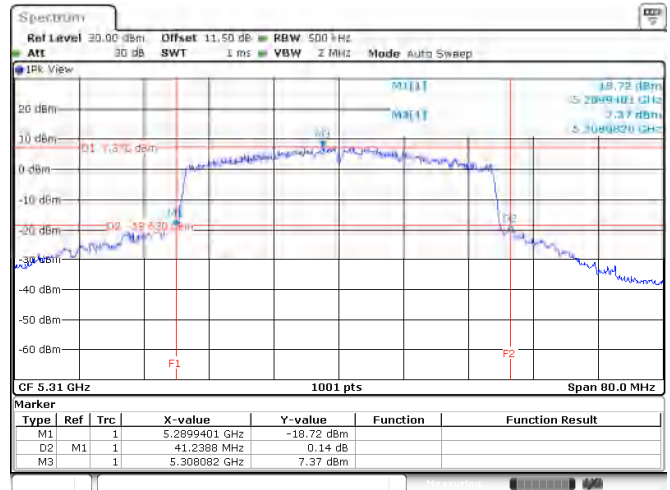

802.11ax HE40

Channel 54

Channel 62

Channel 102

Channel 110