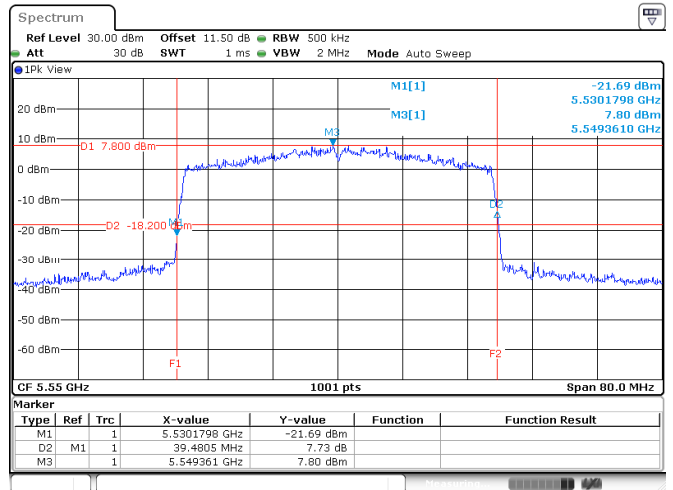

<Chain 0>

802.11ax HE40
Channel 54

Channel 62

Channel 102

Channel 110

<Chain 1>

802.11ax HE40
Channel 102

Channel 110