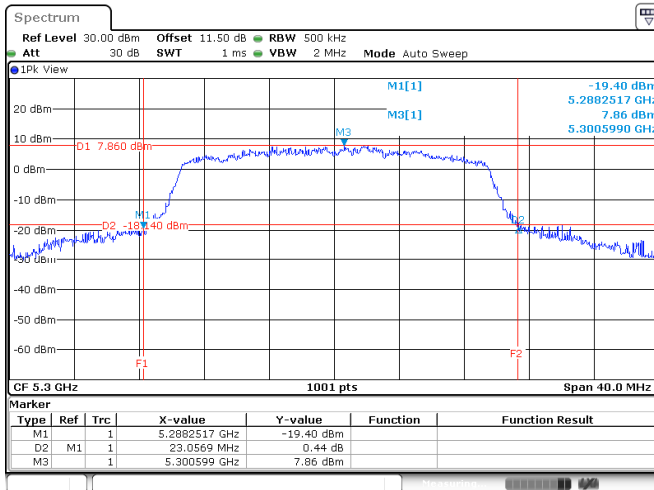

802.11ax HE20

Channel 60