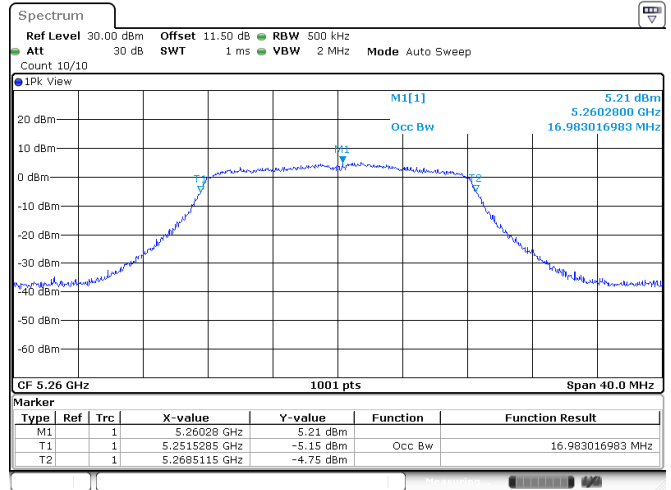

802.11a

Channel 48

Channel 52

Channel 60

Channel 64