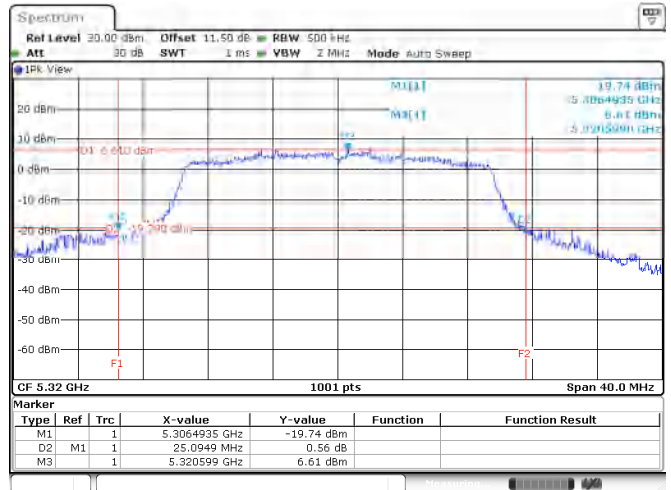

802.11ax HE20

Channel 60

Channel 64

Channel 100

Channel 116