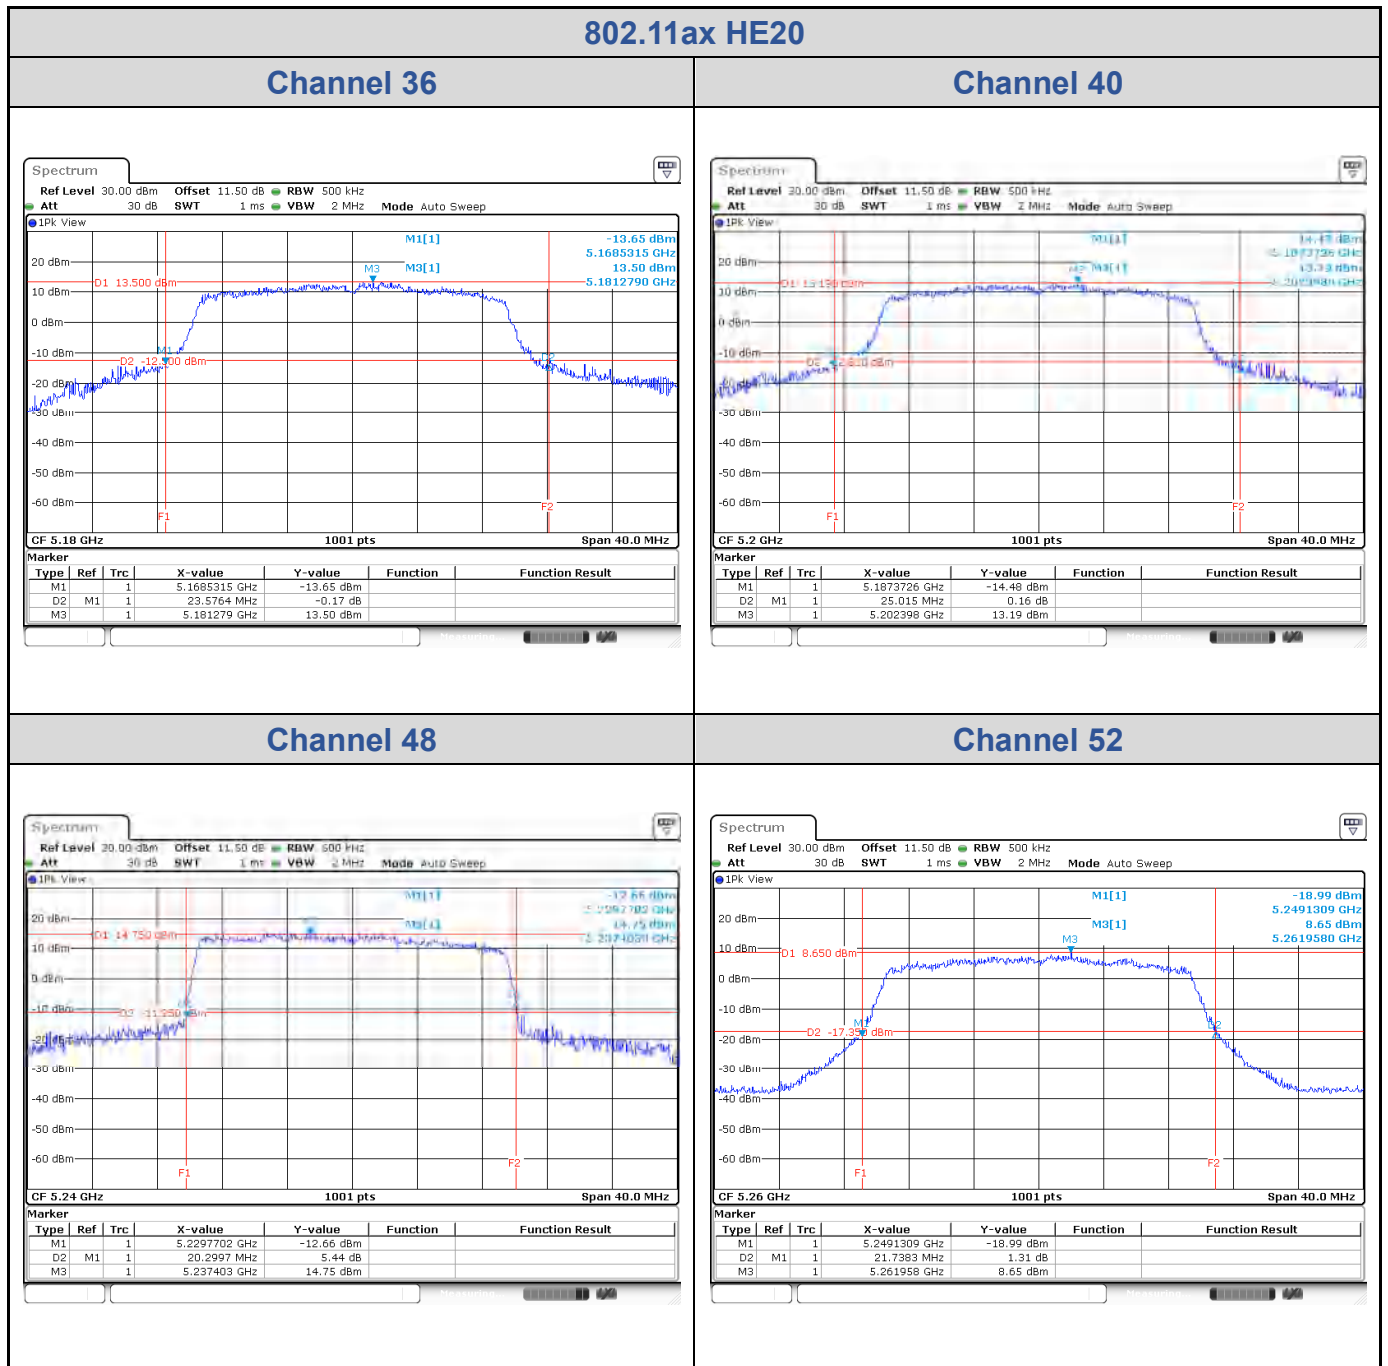

<Chain 3>