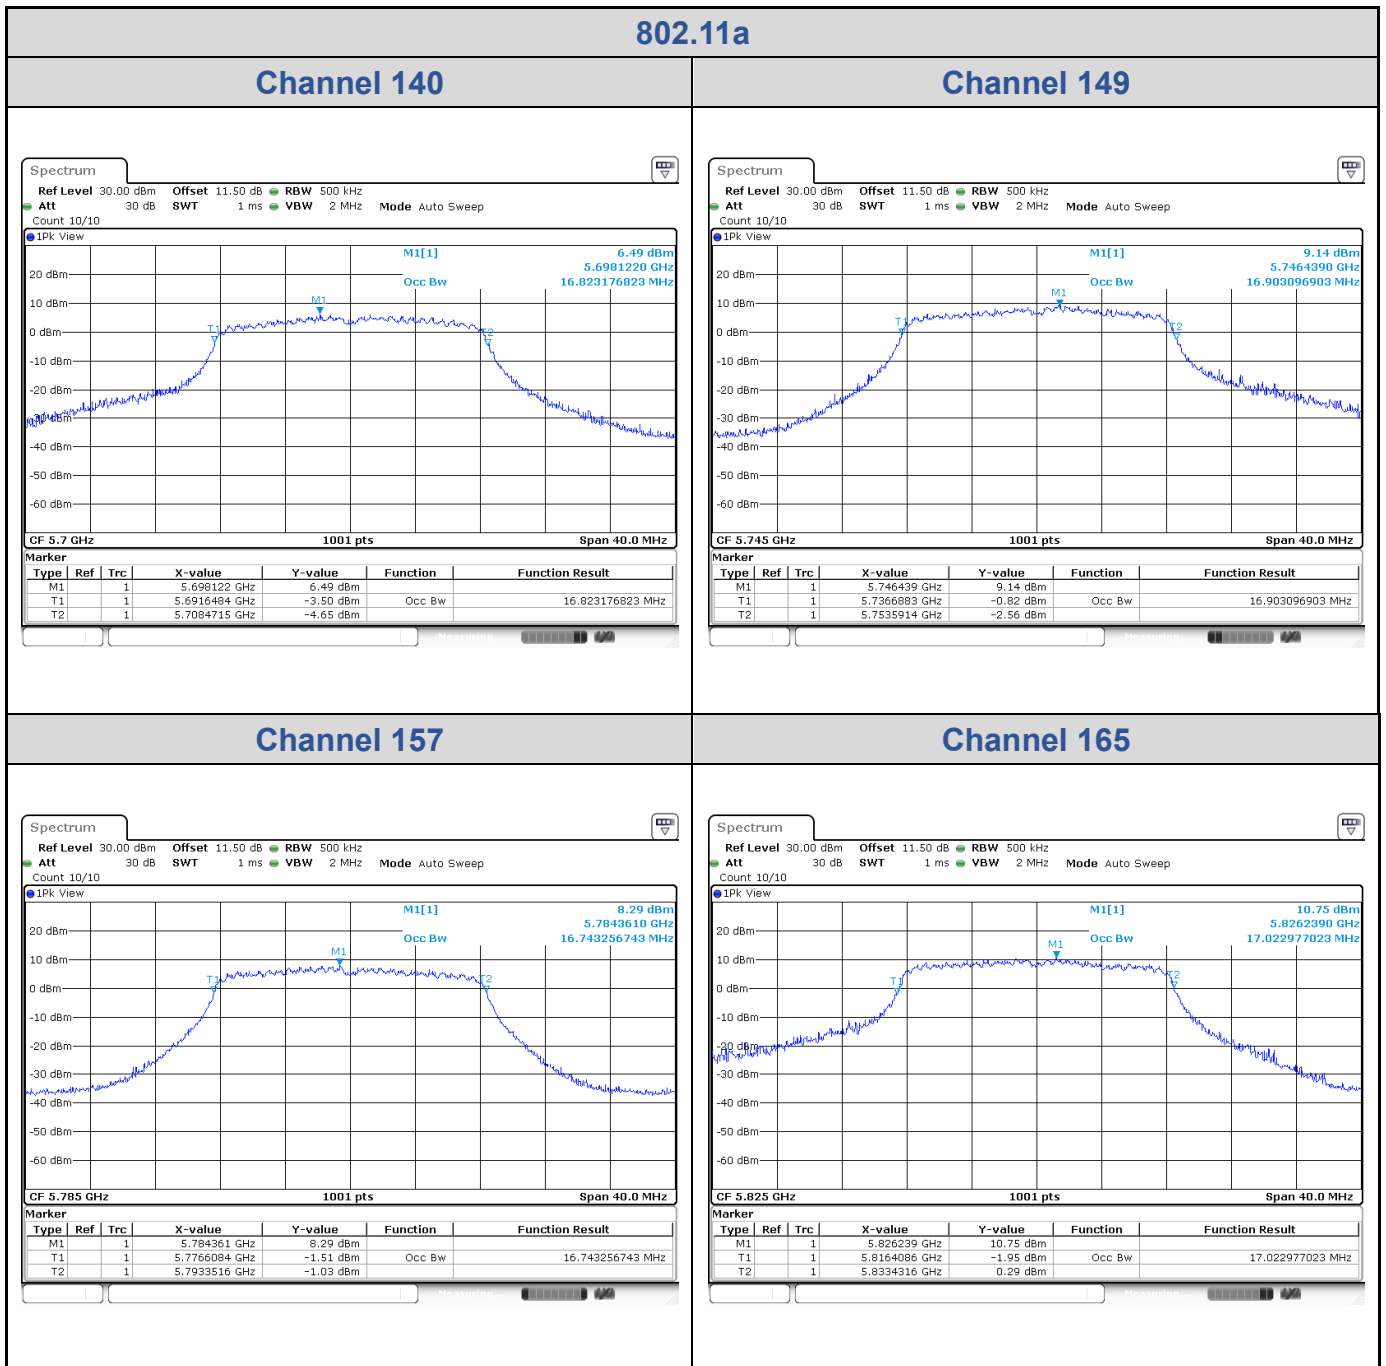

<Chain 0>

802.11a
Channel 48

Channel 52

Channel 60

Channel 64

<Chain 1>

802.11a
Channel 60

Channel 64

Channel 100

Channel 116

<Chain 2>

802.11a
Channel 140

Channel 149

Channel 157

Channel 165

<Chain 3>