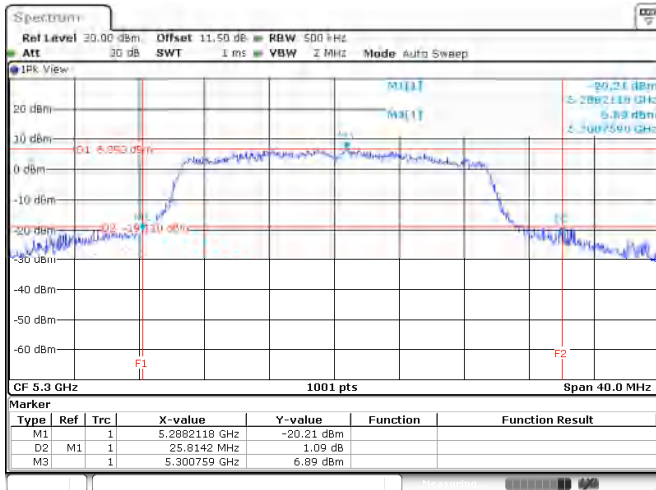

<Chain 1>

802.11ax HE20

Channel 60

Channel 64

Channel 100

Channel 116

<Chain 2>

802.11ax HE20
Channel 60