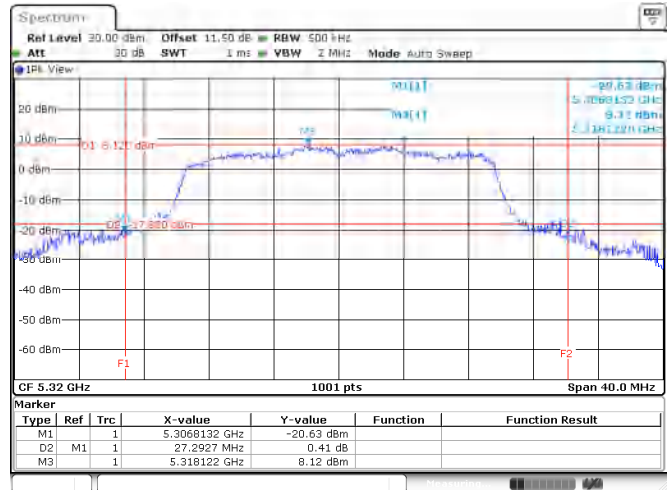

<Chain 1>

802.11ax HE20

Channel 60

Channel 64

Channel 100

Channel 116

<Chain 2>

802.11ax HE20
Channel 60