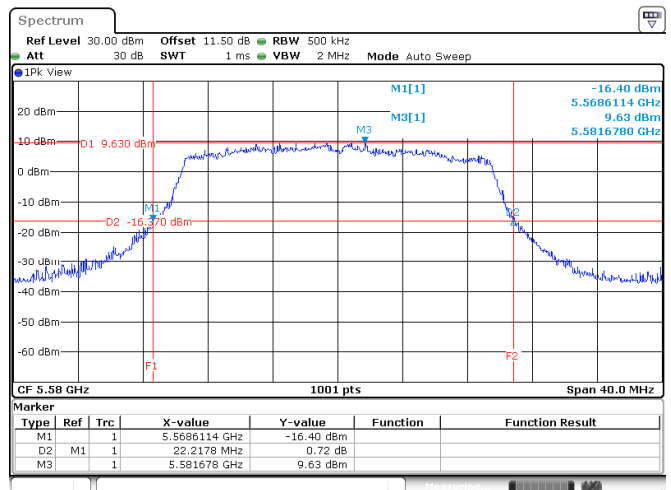

Channel 116