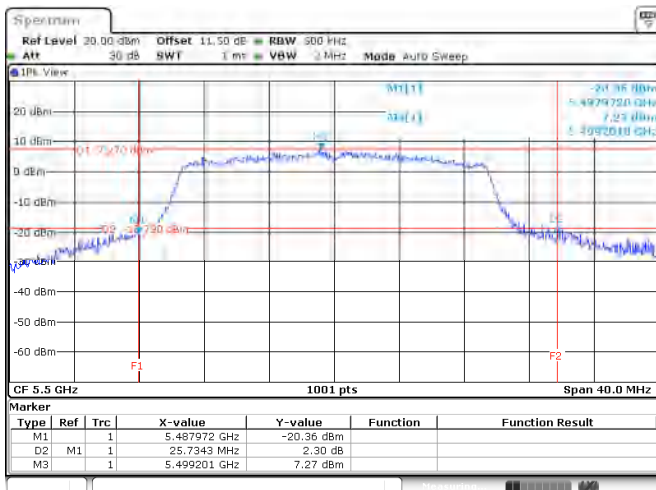

Channel 100