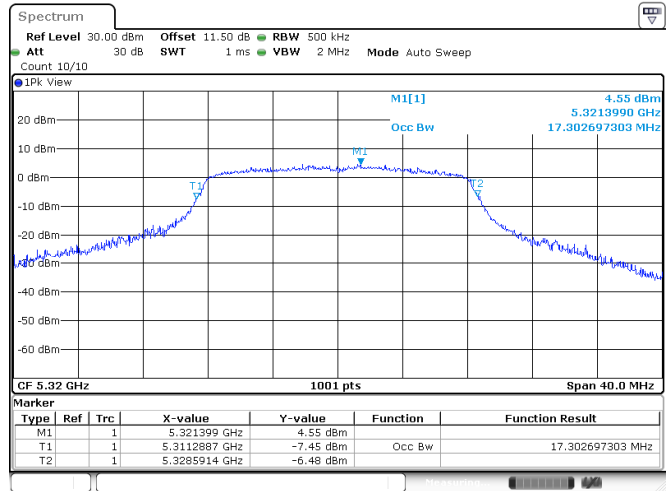

802.11a

Channel 48

Channel 52

Channel 60

Channel 64