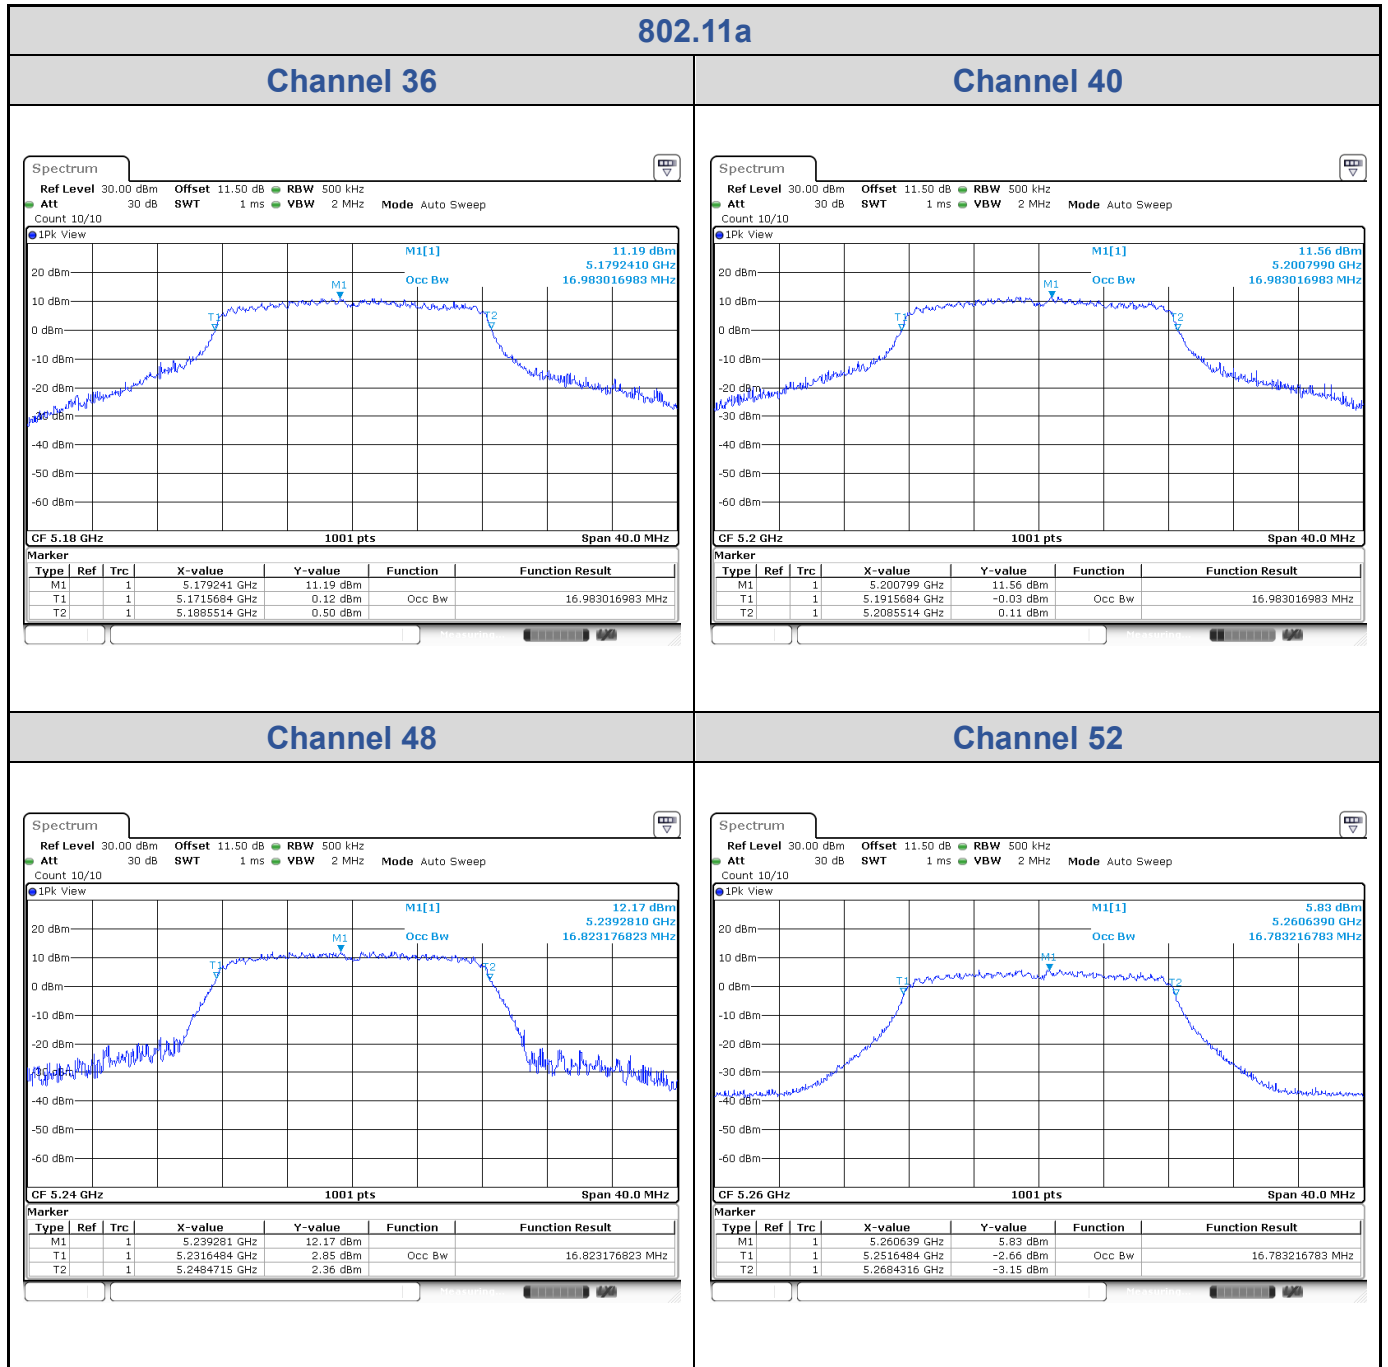

<Chain 0>

802.11a
Channel 48

Channel 52

Channel 60

Channel 64

<Chain 1>

802.11a
Channel 60

Channel 64

Channel 100

Channel 116

<Chain 2>

802.11a
Channel 140

Channel 149

Channel 157

Channel 165

<Chain 3>