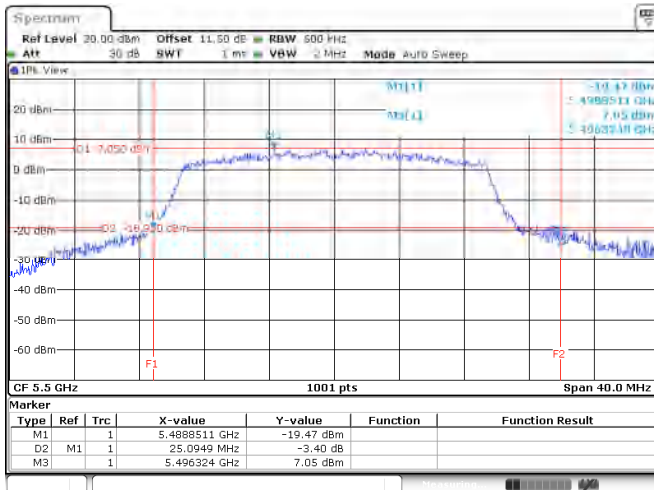

Channel 100