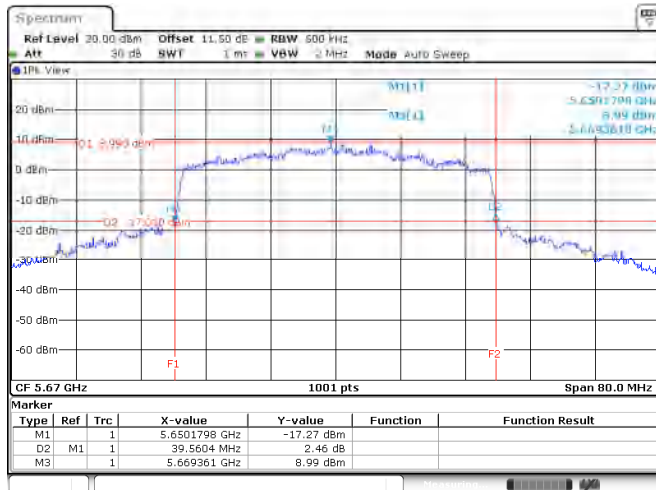

Channel 134