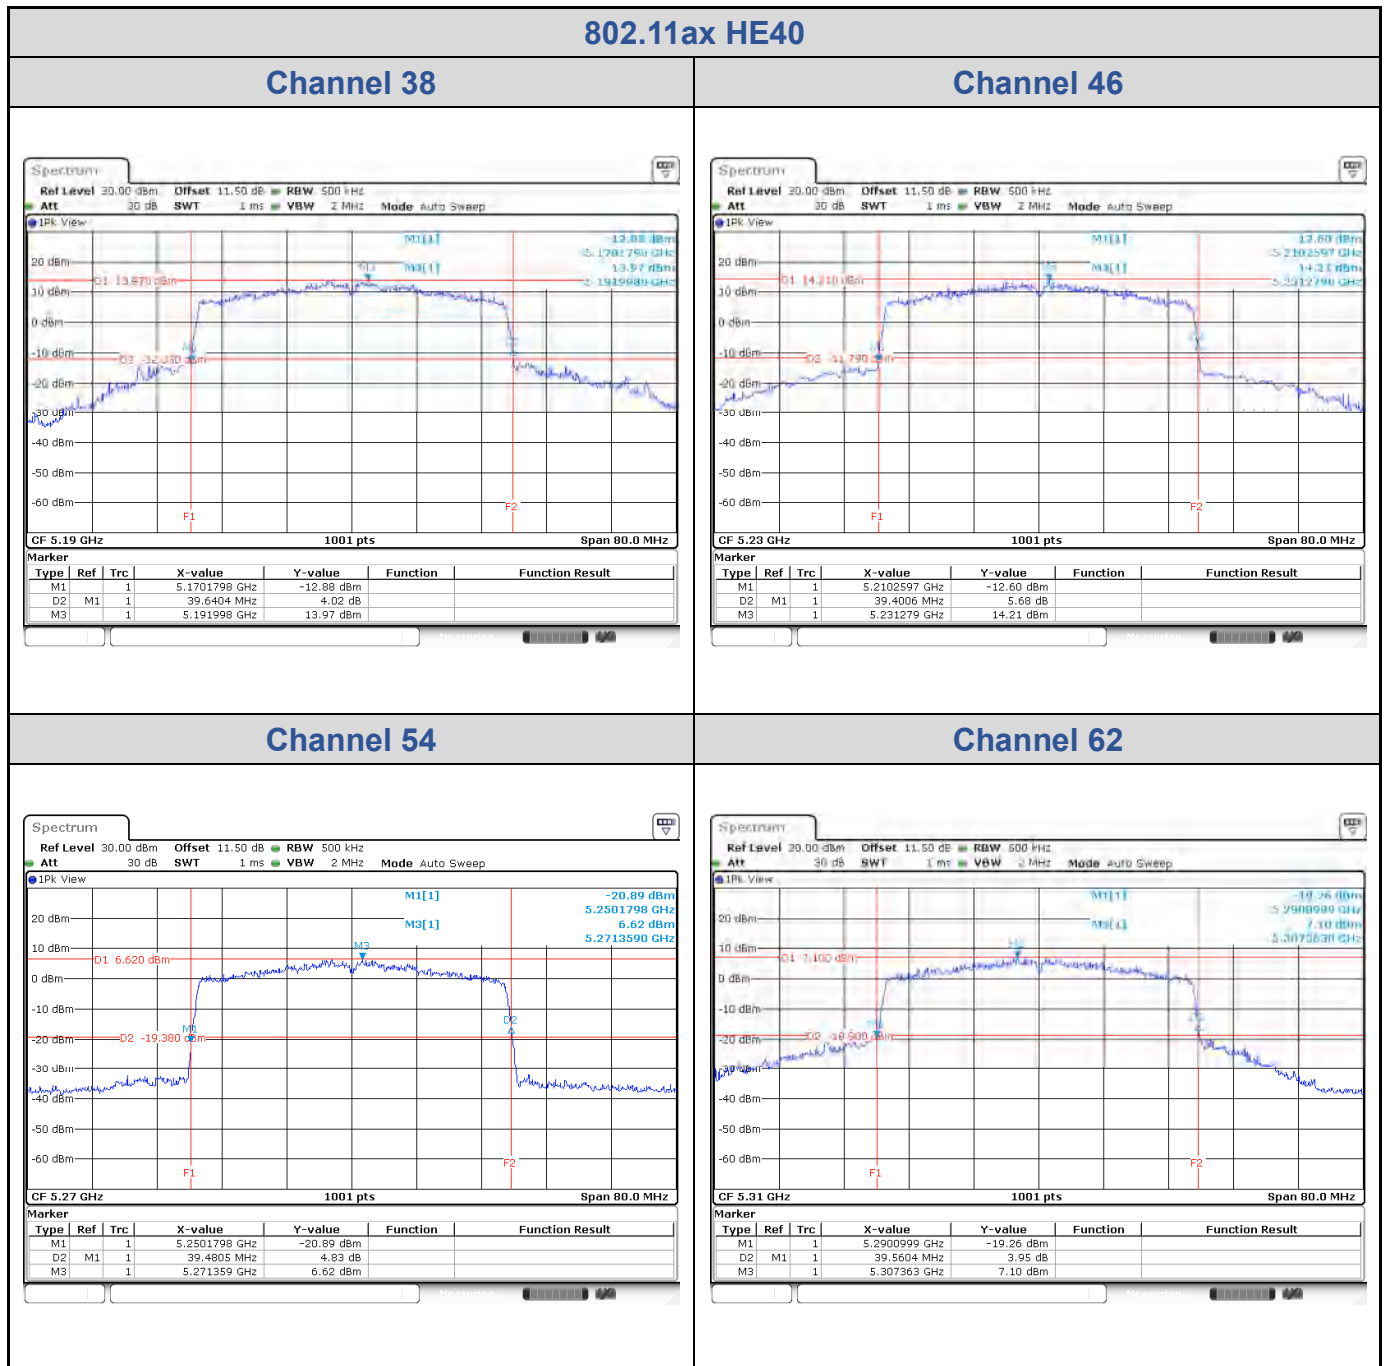

<Chain 2>