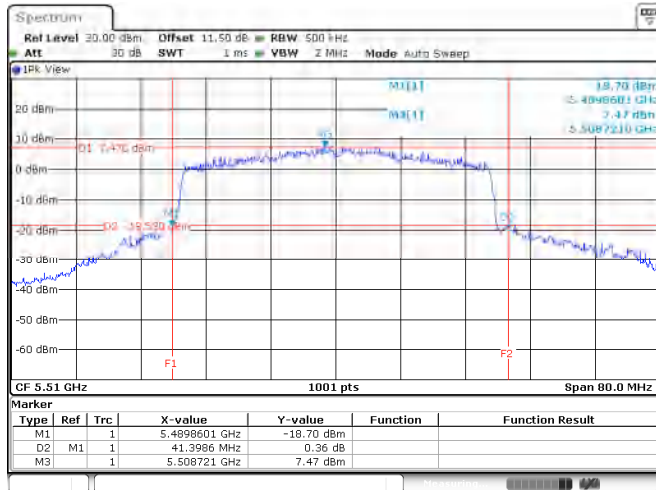

<Chain 0>

802.11ax HE40
Channel 54

Channel 62

Channel 102

Channel 110

<Chain 1>

802.11ax HE40
Channel 102

Channel 110