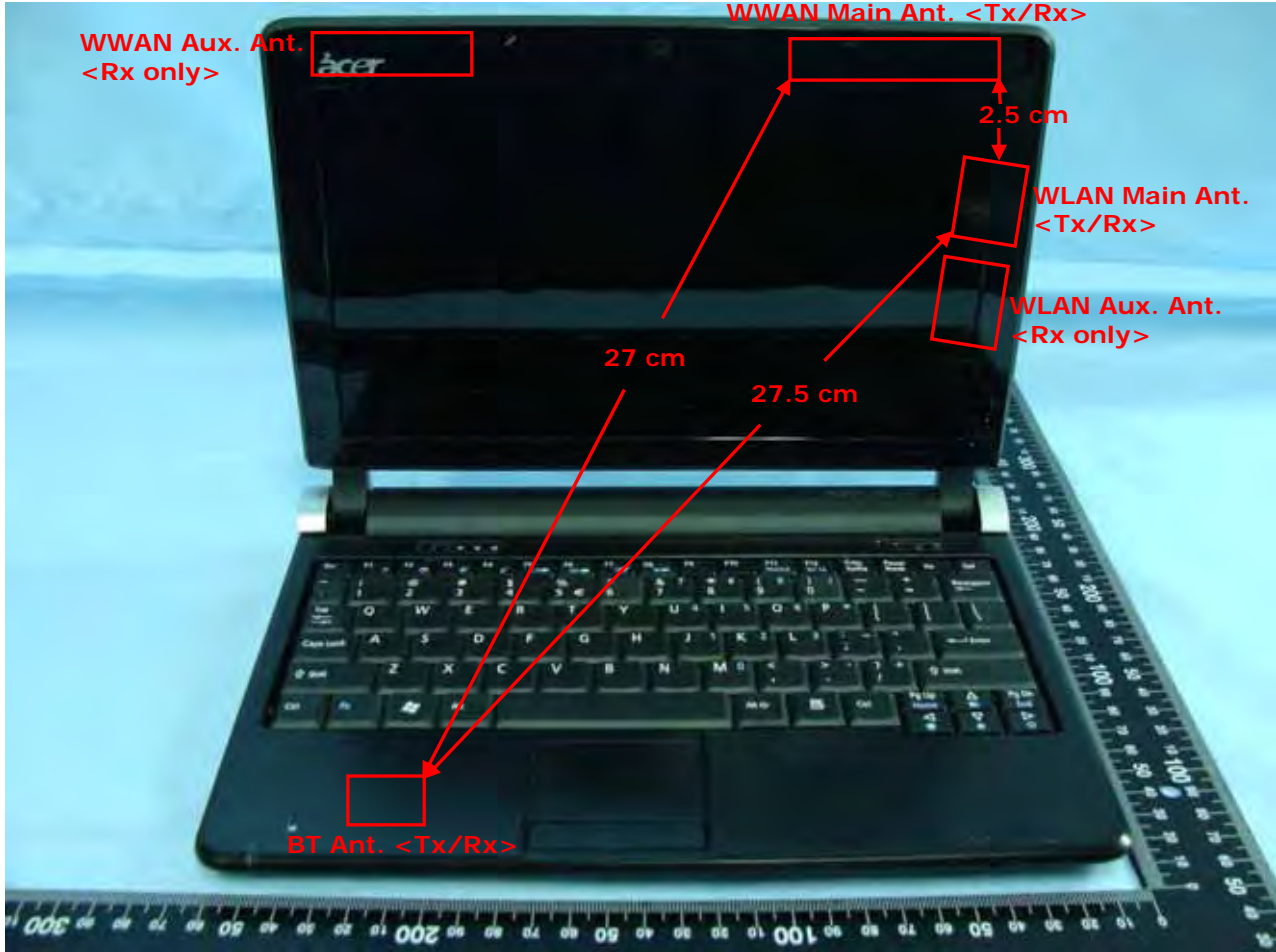

BT Module

Model Name: KAV60, AOD210, AOD250, KAV80, KAVA0

Model Name: KAV60, AOD210, AOD250, KAV80, KAVA0

**BT Module**

Model Name: KAV60, AOD210, AOD250, KAV80, KAVA0

Model Name: KAV60, AOD210, AOD250, KAV80, KAVA0