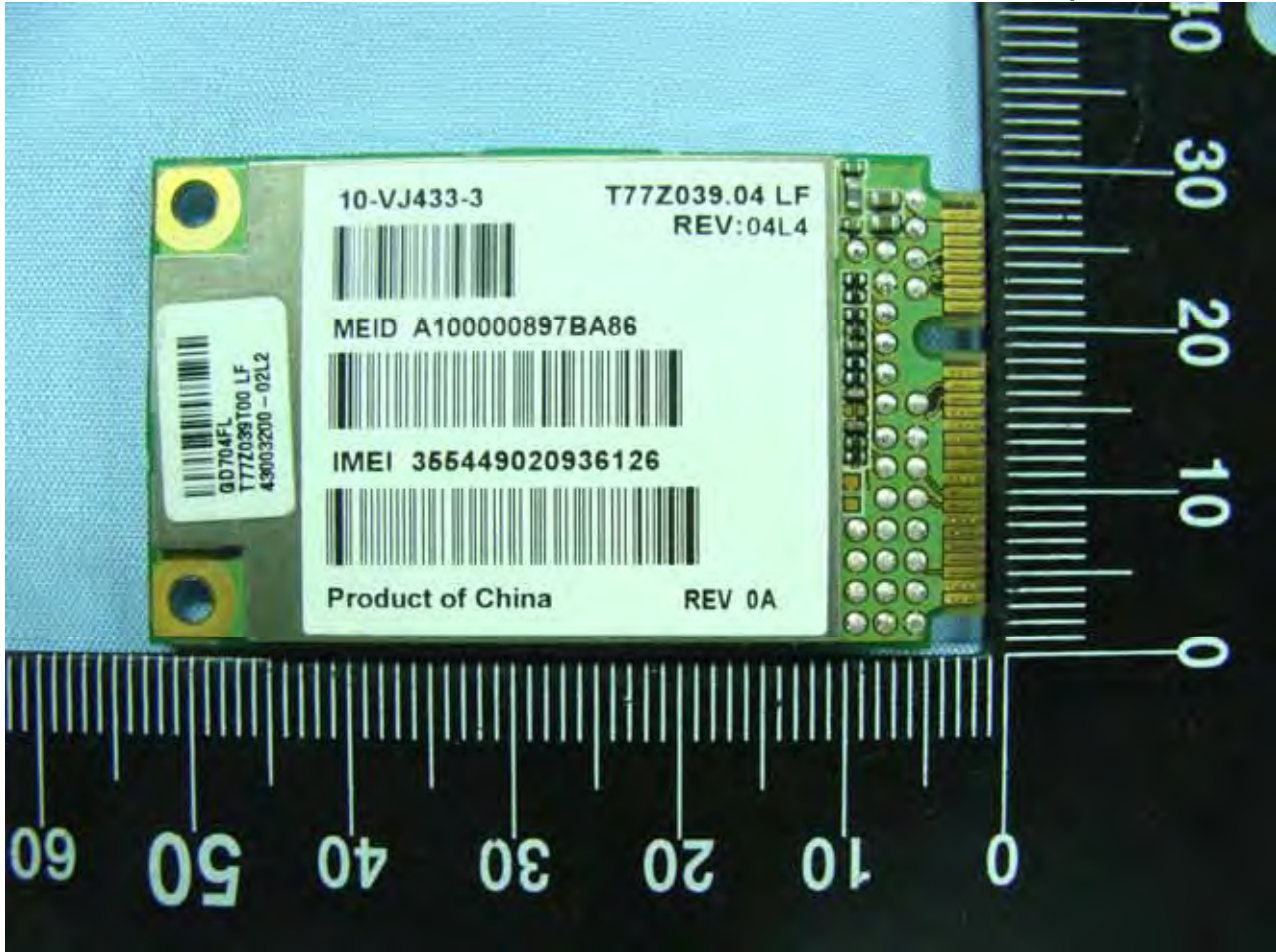

Model Name: ZG8, Aspire one, AO530

WWAN Module

Model Name: ZG8, Aspire one, AO530

Model Name: ZG8, Aspire one, AO530

Model Name: ZG8, Aspire one, AO530

Model Name: ZG8, Aspire one, AO530

WLAN Module

Model Name: ZG8, Aspire one, AO530