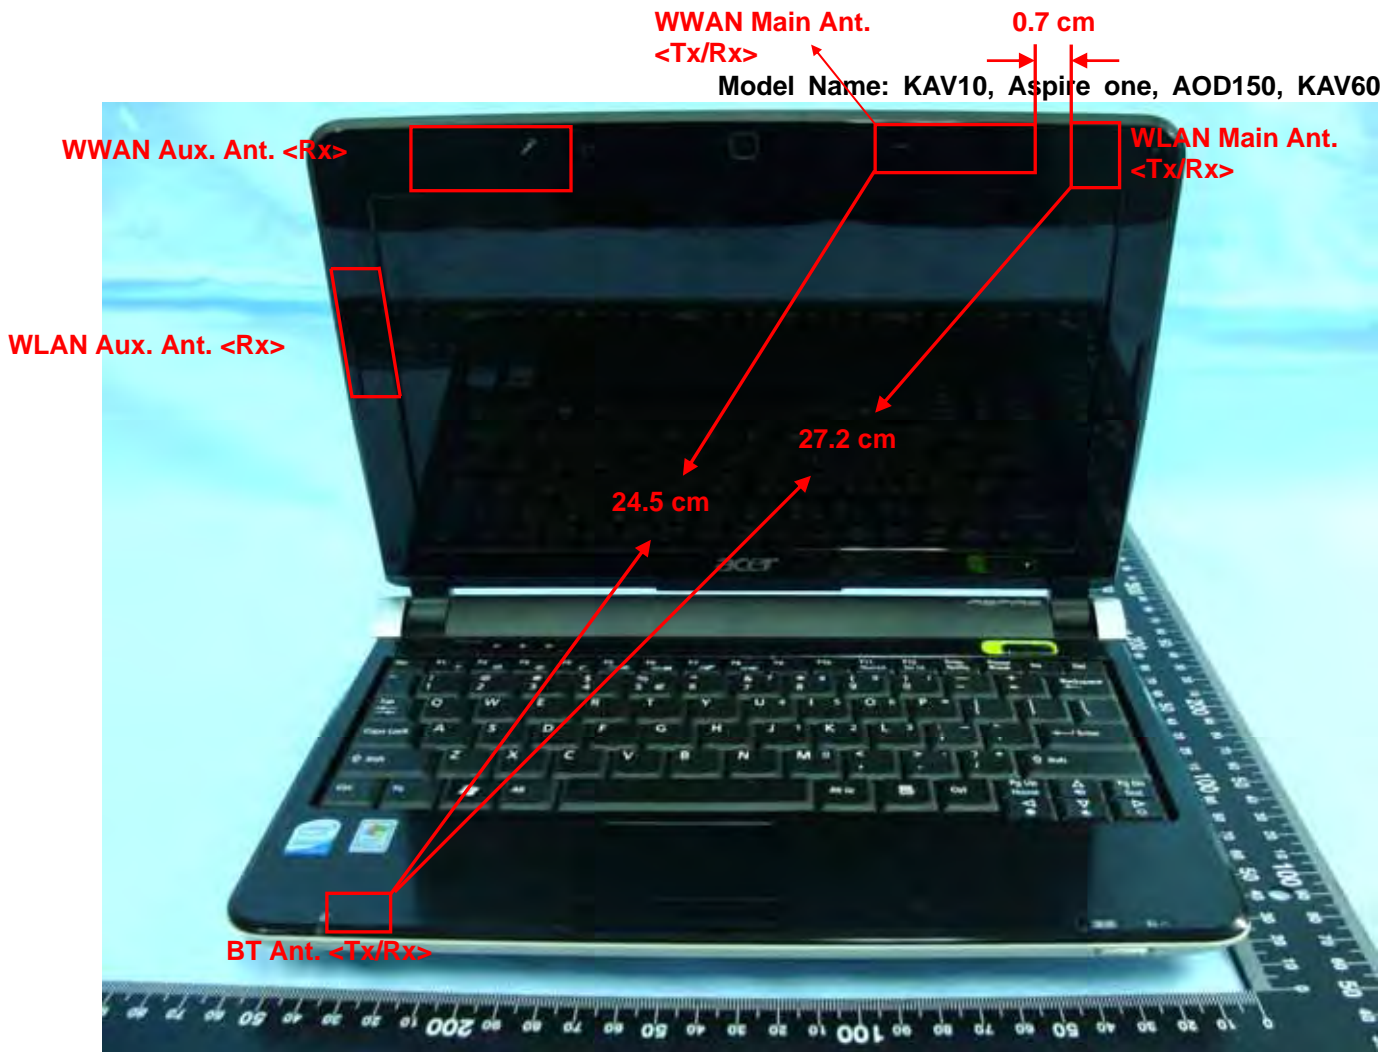

Bluetooth Module

Model Name: KAV10, Aspire one, AOD150, KAV60

Bluetooth Module

Model Name: KAV10, Aspire one, AOD150, KAV60

Bluetooth Module

Model Name: KAV10, Aspire one, AOD150, KAV60

WWAN Main Antenna <Tx/Rx>