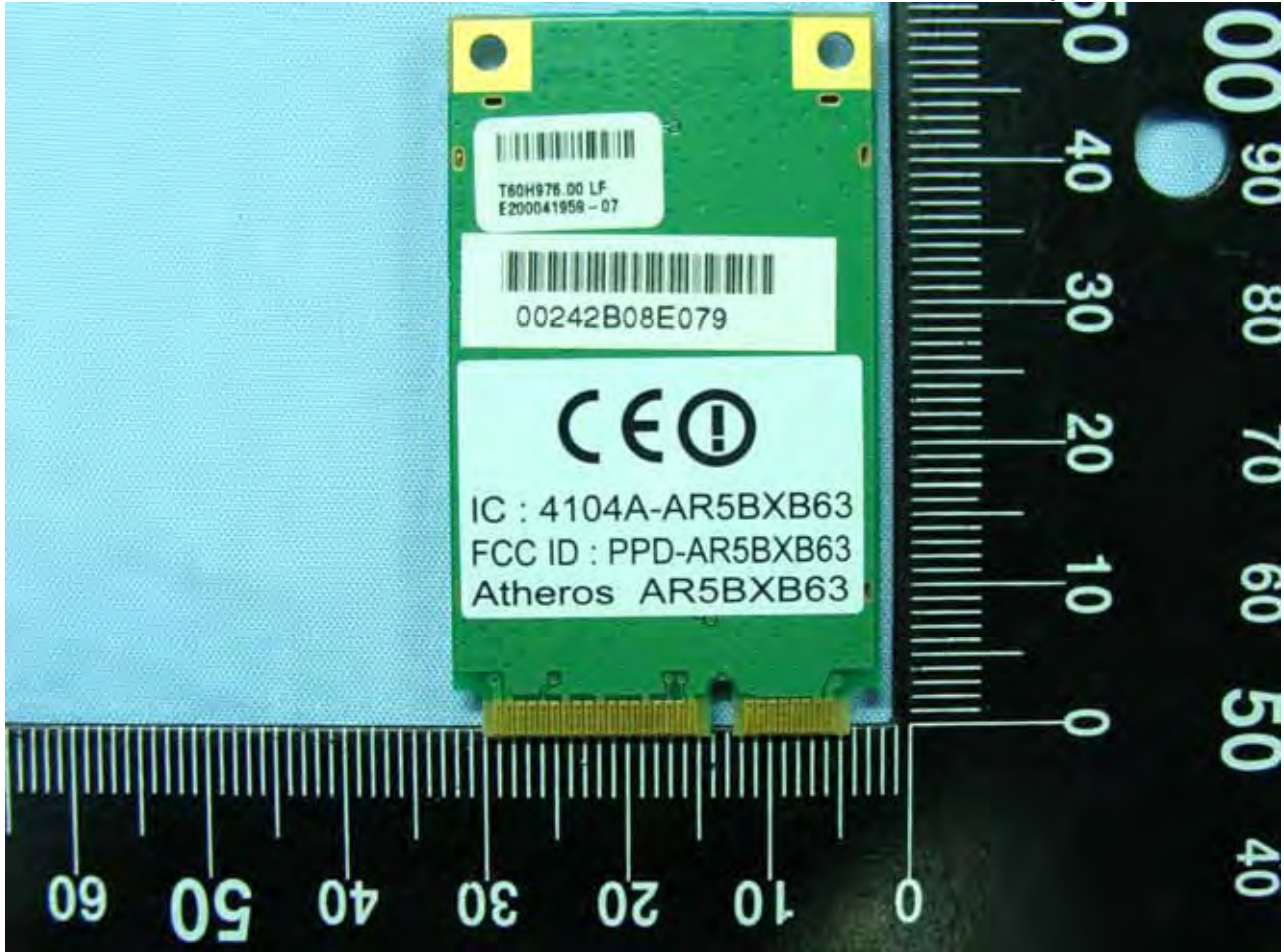

WLAN Module

Model Name: KAV10, Aspire one, AOD150

Model Name: KAV10, Aspire one, AOD150

Model Name: KAV10, Aspire one, AOD150

Model Name: KAV10, Aspire one, AOD150

BT Module

Model Name: KAV10, Aspire one, AOD150