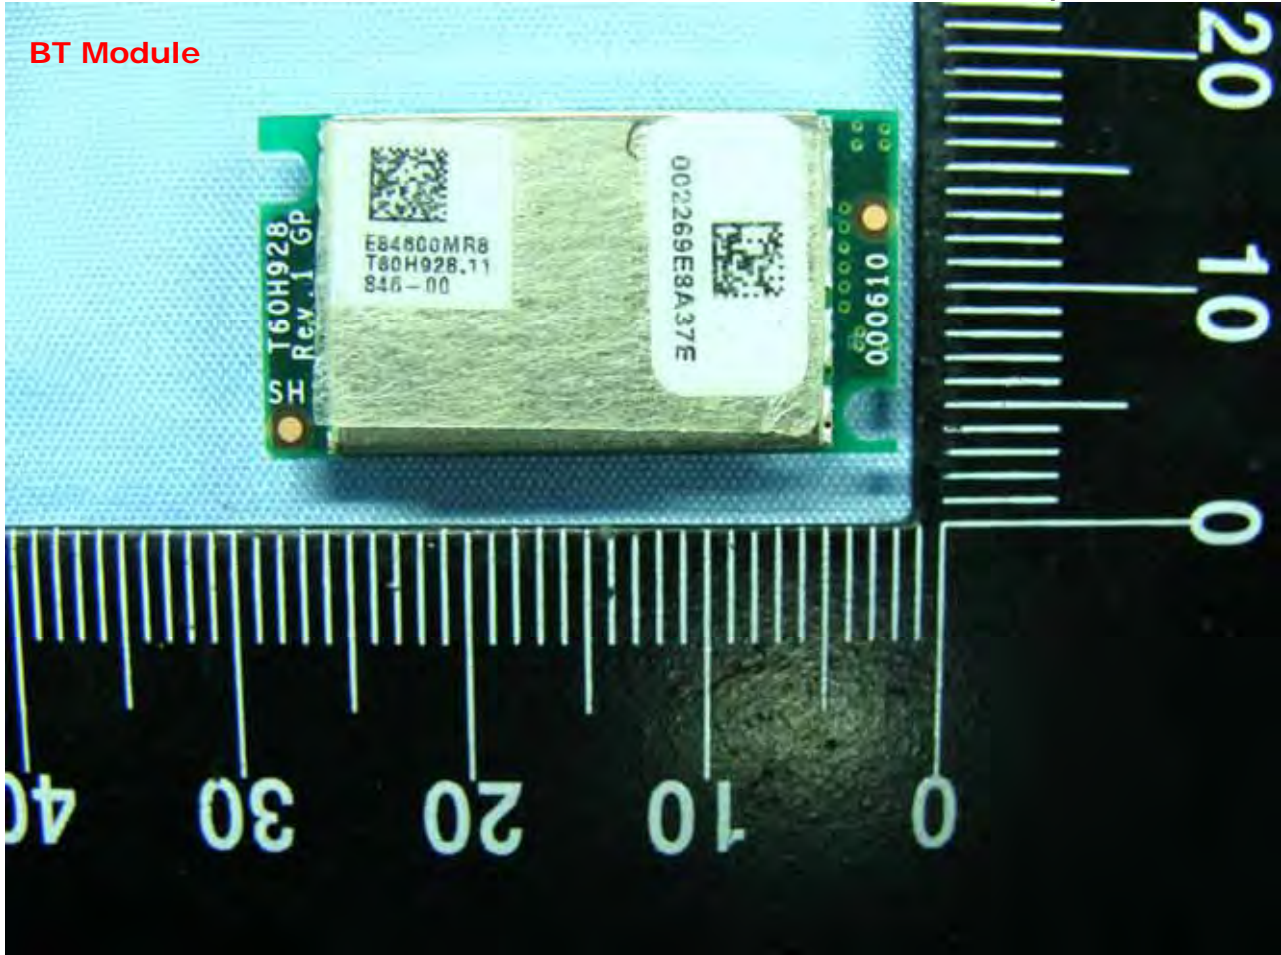

WLAN Module

Model Name: KAV10, Aspire one, AOD150

Model Name: KAV10, Aspire one, AOD150

Model Name: KAV10, Aspire one, AOD150

Model Name: KAV10, Aspire one, AOD150

BT Module

Model Name: KAV10, Aspire one, AOD150