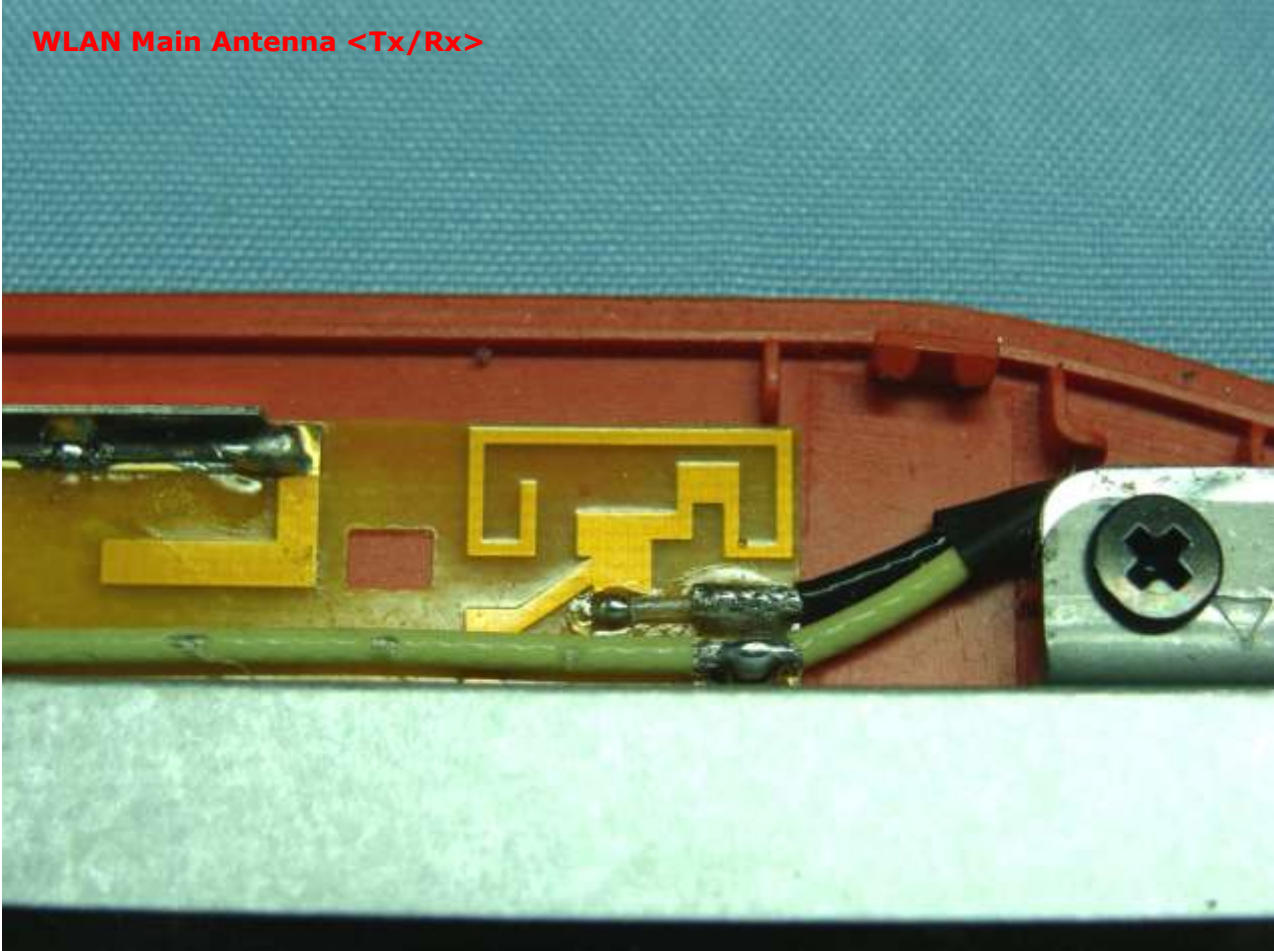

Host: Notebook Computer (Acer, Gateway, PackardBell) / (ZH6)

WLAN Main Antenna <Tx/Rx>