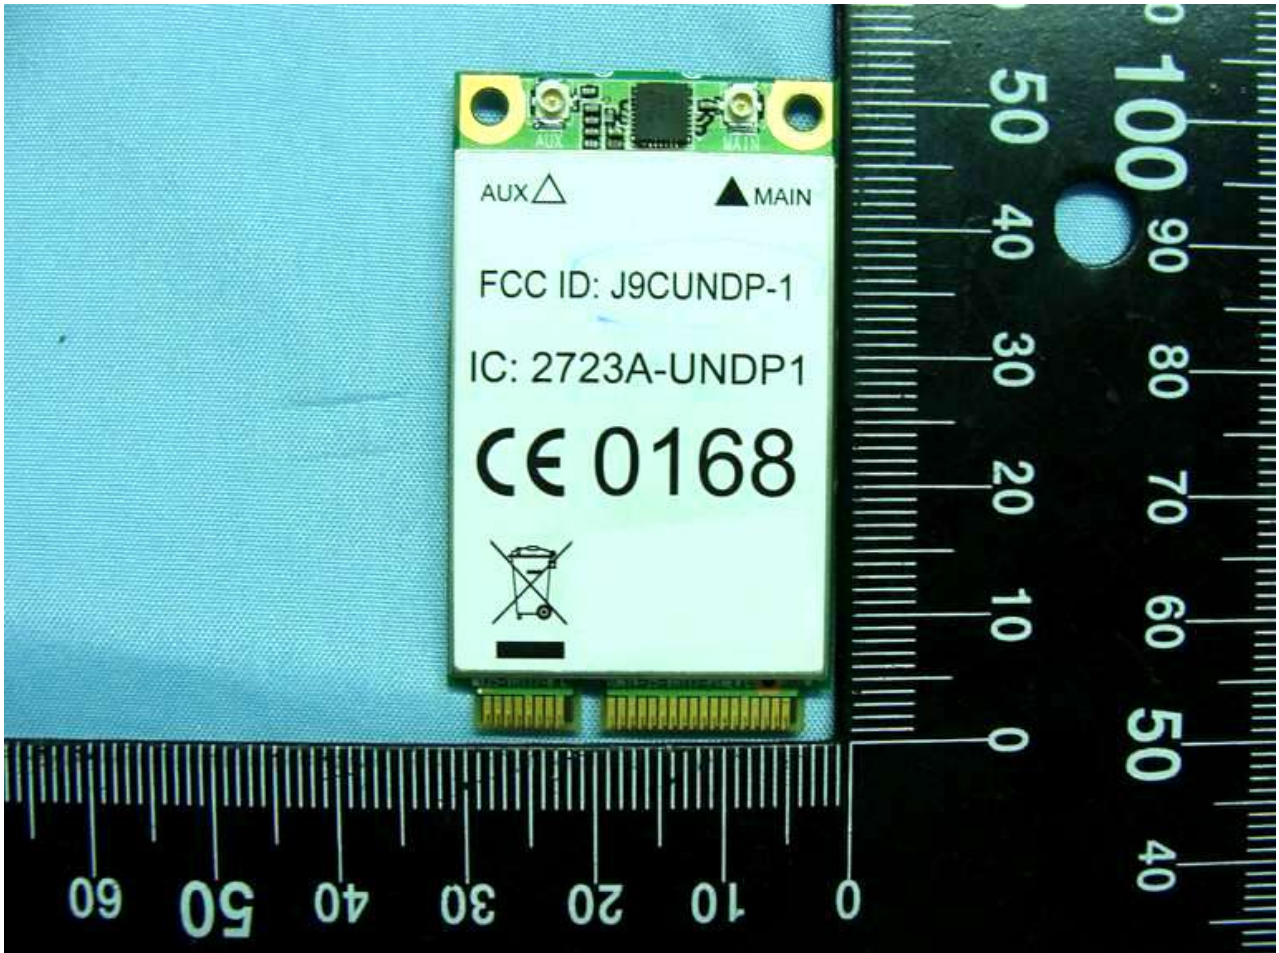

1. Photograph of the EUT

EUT: WWAN module (Acer, Gateway, PackardBell) / (UNDP-1)

EUT: WWAN module (Acer, Gateway, PackardBell) / (UNDP-1)

EUT: WWAN module (Acer, Gateway, PackardBell) / (UNDP-1)

EUT: WWAN module (Acer, Gateway, PackardBell) / (UNDP-1)

2. External Photograph of the Host

Host: Notebook Computer (Acer, Gateway, PackardBell) / (ZH6)

Host: Notebook Computer (Acer, Gateway, PackardBell) / (ZH6)

Host: Notebook Computer (Acer, Gateway, PackardBell) / (ZH6)