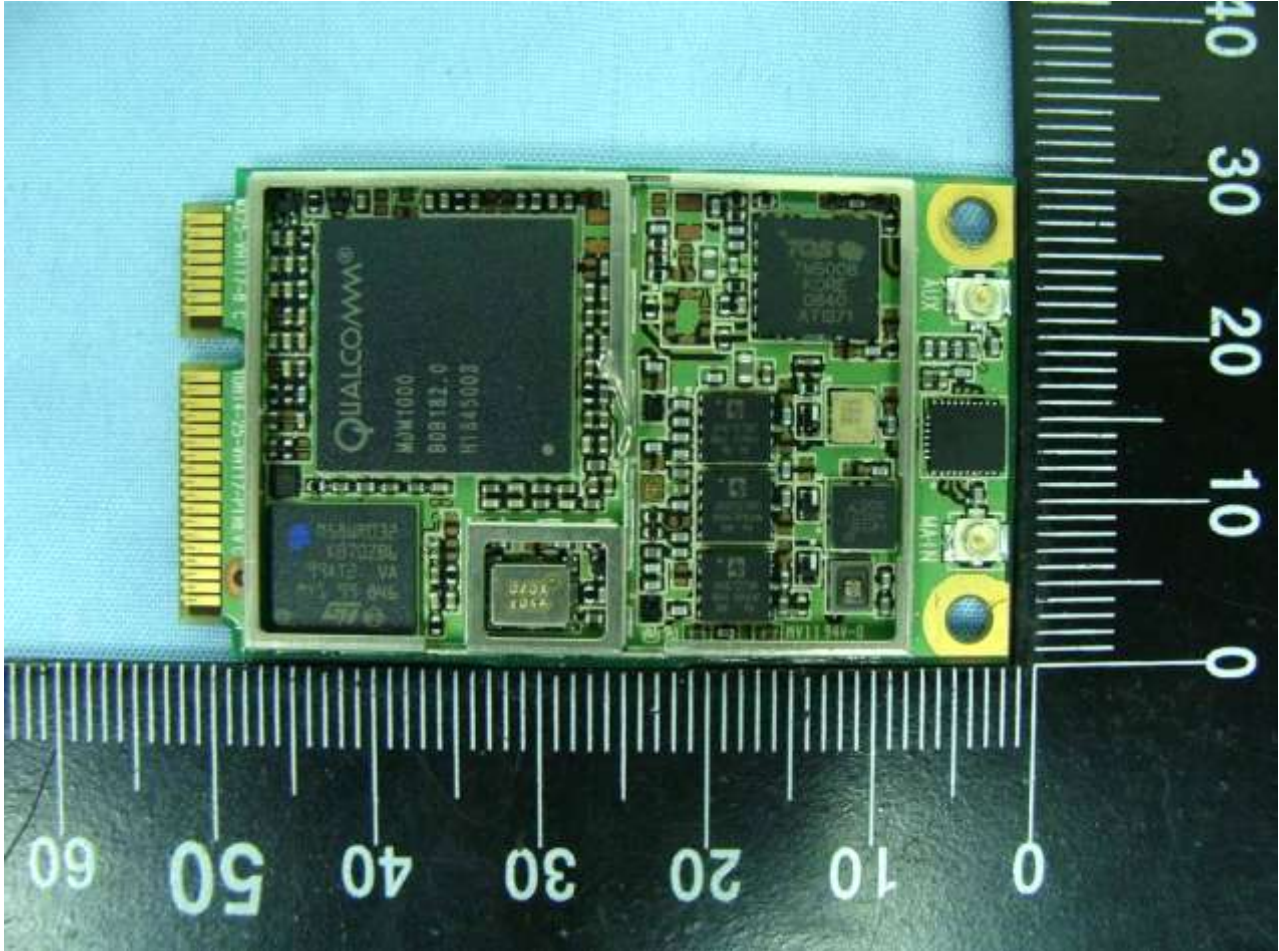

1. Photograph of the EUT

EUT: WWAN module (Acer, Gateway, PackardBell) / (UNDP-1)

EUT: WWAN module (Acer, Gateway, PackardBell) / (UNDP-1)

EUT: WWAN module (Acer, Gateway, PackardBell) / (UNDP-1)

EUT: WWAN module (Acer, Gateway, PackardBell) / (UNDP-1)

2. External Photograph of the Host

Host: Notebook Computer (Acer, Gateway, PackardBell) / (ZH6)

Host: Notebook Computer (Acer, Gateway, PackardBell) / (ZH6)

Host: Notebook Computer (Acer, Gateway, PackardBell) / (ZH6)