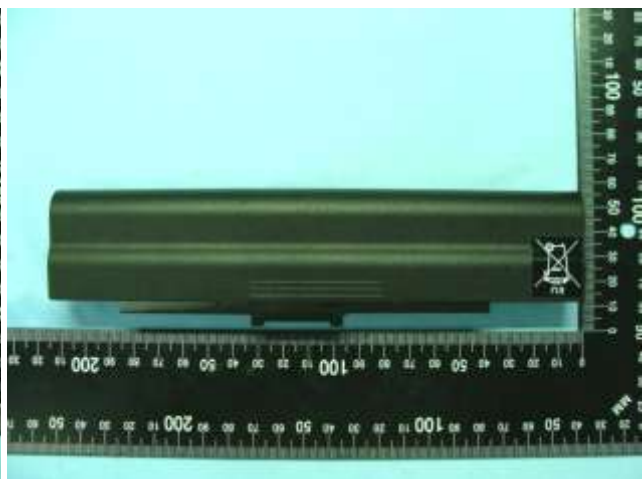

Appendix D. Product Photos

DUT: WWAN Module (Brand Name: Acer, Gateway, PackardBell / Model Name: UNDP-1)

Host: Laptop Computer (Brand Name: Acer, Gateway, PackardBell / Model Name: ZH6 / Marketing Name: FerrariFO 200 series)

Antenna Location :

Appendix E. Test Setup Photos

Bottom of the Laptop with Phantom 0 cm Gap

Note: The DUT was integrated into the host (Laptop Computer) during the test.