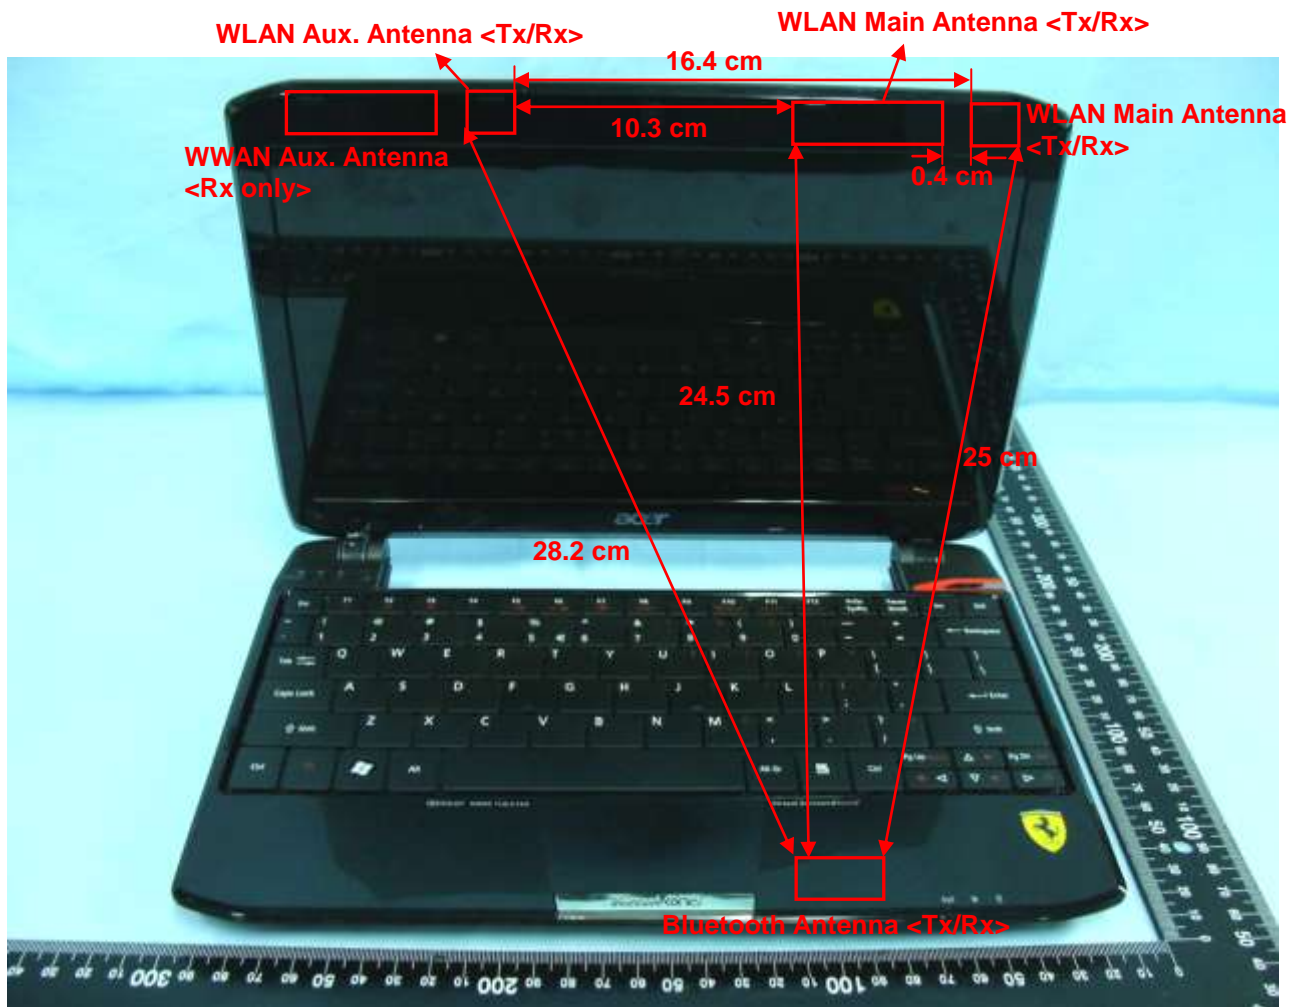

Appendix D. Product Photos

DUT: WWAN Module (Brand Name: Acer, Gateway, PackardBell / Model Name: UNDP-1)

Host: Laptop Computer (Brand Name: Acer, Gateway, PackardBell / Model Name: ZH6 / Marketing Name: FerrariFO 200 series)

Antenna Location :

Appendix E. Test Setup Photos

Bottom of the Laptop with Phantom 0 cm Gap

Note: The DUT was integrated into the host (Laptop Computer) during the test.