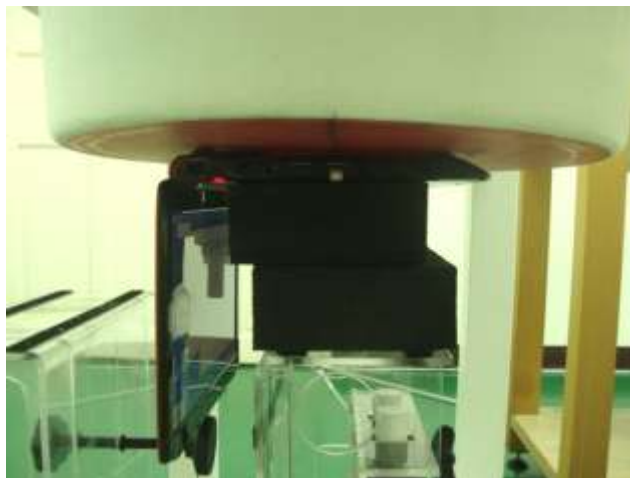

Appendix D. Product Photos

DUT: WWAN Module (Brand Name: Acer, Gateway, PackardBell / Model Name: UNDP-1)

Host: Laptop Computer (Brand Name: Acer, Gateway, PackardBell / Model Name: ZH6 / Marketing Name: FerrariFO 200 series)

Antenna Location :

Appendix E. Test Setup Photos

Bottom of the Laptop with Phantom 0 cm Gap

Note: The DUT was integrated into the host (Laptop Computer) during the test.