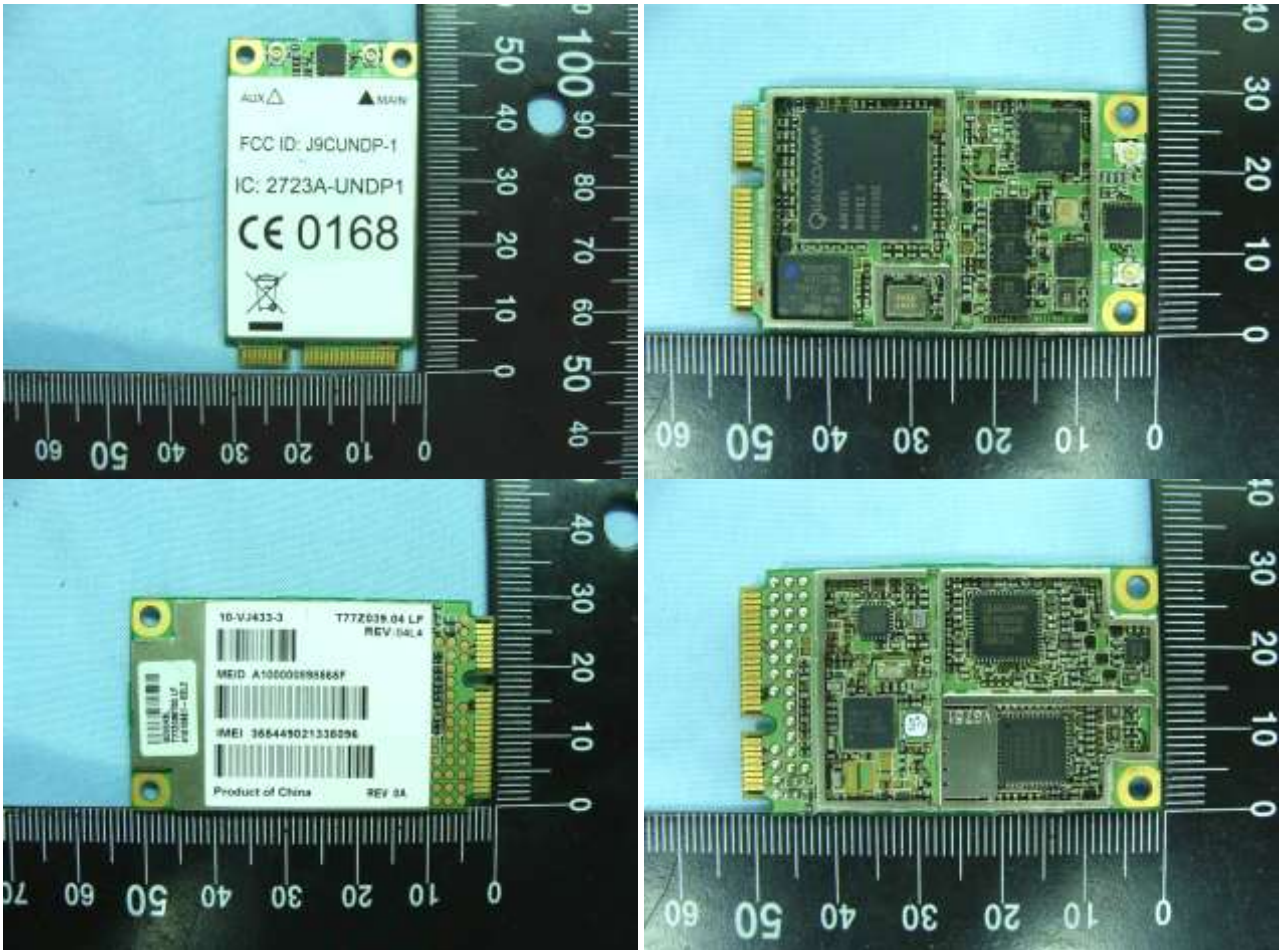

Appendix D. Product Photos

DUT: WWAN Module (Brand Name: Acer, Gateway, PackardBell / Model Name: UNDP-1)

Host: Laptop Computer (Brand Name: Acer, Gateway, PackardBell / Model Name: ZH6 / Marketing Name: FerrariFO 200 series)

Antenna Location :

Appendix E. Test Setup Photos

Bottom of the Laptop with Phantom 0 cm Gap

Note: The DUT was integrated into the host (Laptop Computer) during the test.