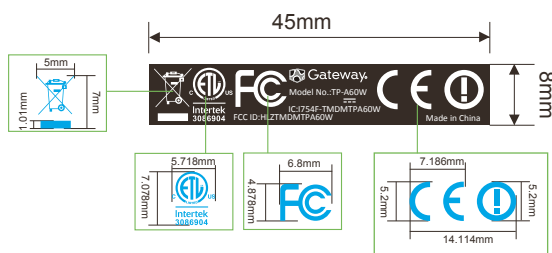

Maya<PBJ21>Label for Tablet PC - Safety Label

Safety Label For WIFI Generic

(A) Safety label made in vendor

Material: 125 μ PC (Meet UL94V2)

Printing Color: Black/Pantone Cool Gray 3C

Size: L45 x W8mm

Gateway P/N: EJ0JT000E00

(B) Safety label location

PS :

1. Safety label must be bright surface
2. Protective film of safety label need to be removed before package opp bag