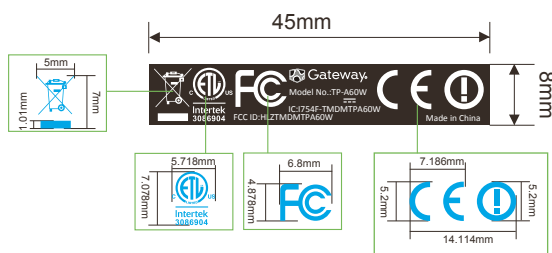

### Safety Label For WIFI Generic

(A) Safety label made in vendor

Material: 125 $\mu$  PC (Meet UL94V2)

Printing Color: Black/Pantone Cool Gray 3C

Size: L45 x W8mm

Gateway P/N: EJ0JT000E00

(B) Safety label location

**PS :**

1. Safety label must be bright surface
2. Protective film of safety label need to be removed before package opp bag