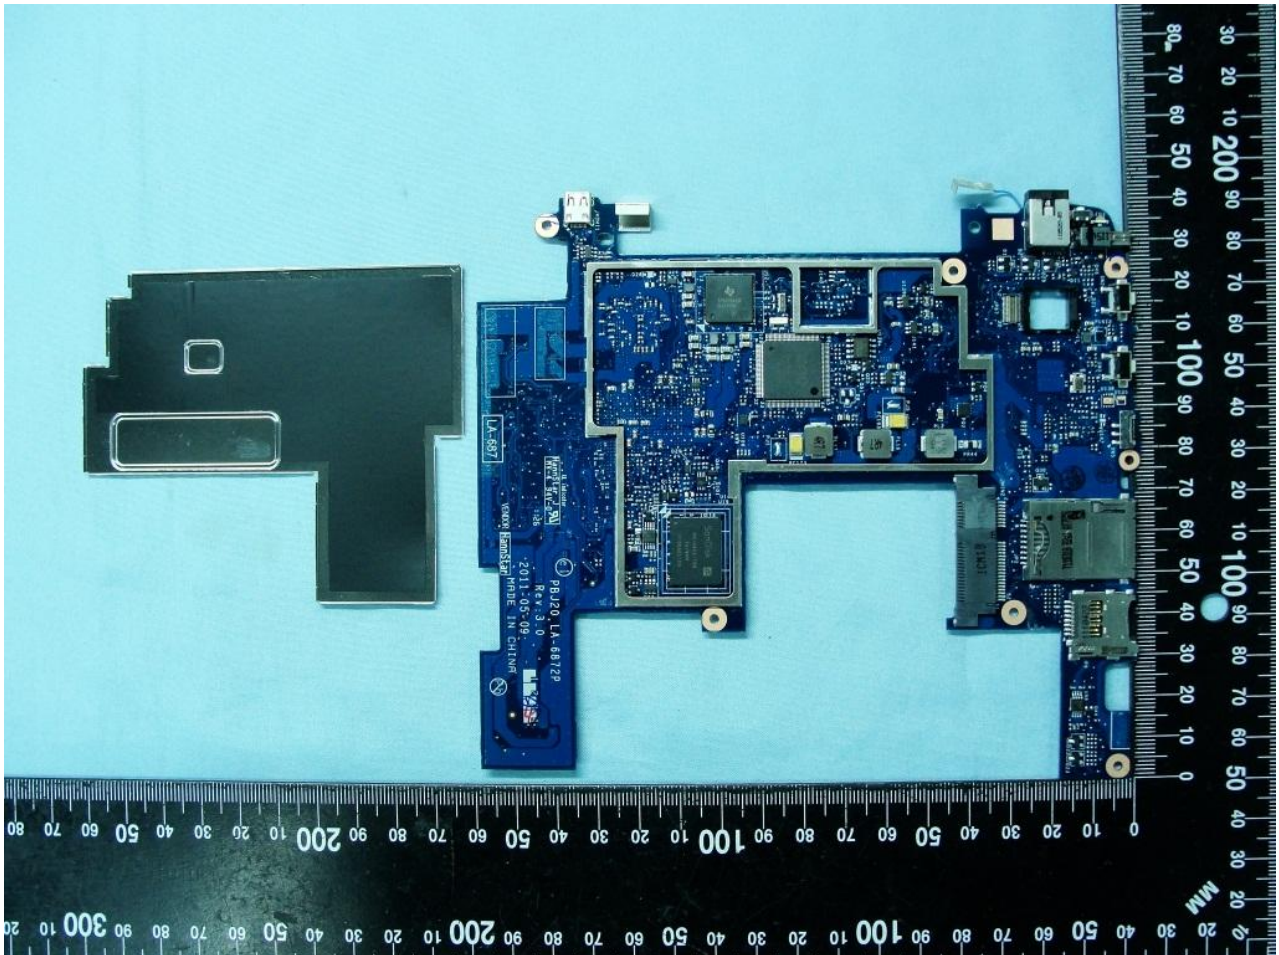

3. Internal Photograph of EUT

Brand Name: Acer / Model Name: A501

Brand Name: Acer / Model Name: A501

Brand Name: Acer / Model Name: A501

WWAN Module

Brand Name: Acer / Model Name: A501

Brand Name: Acer / Model Name: A501

Brand Name: Acer / Model Name: A501

Brand Name: Acer / Model Name: A501

WWAN Main Antenna (Tx / Rx) & GPS Antenna (Rx)

Brand Name: Acer / Model Name: A501

WWAN Aux. Antenna (Tx / Rx) & GPS Antenna (Rx)

Brand Name: Acer / Model Name: A501