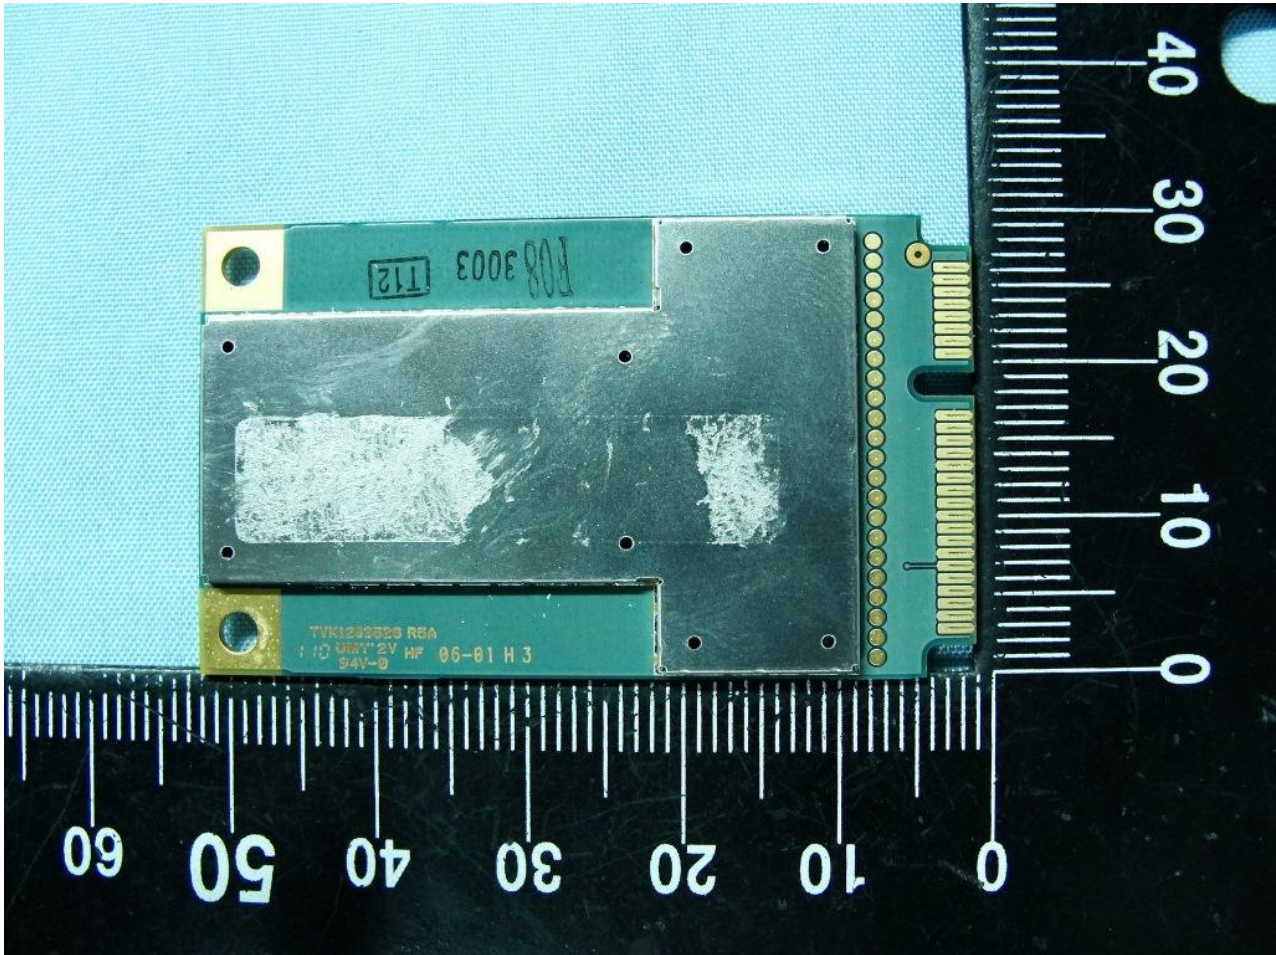

3. Internal Photograph of EUT

Brand Name: Acer / Model Name: A501

Brand Name: Acer / Model Name: A501

Brand Name: Acer / Model Name: A501

WWAN Module

Brand Name: Acer / Model Name: A501

Brand Name: Acer / Model Name: A501

Brand Name: Acer / Model Name: A501

Brand Name: Acer / Model Name: A501

WWAN Main Antenna (Tx / Rx) & GPS Antenna (Rx)

Brand Name: Acer / Model Name: A501

WWAN Aux. Antenna (Tx / Rx) & GPS Antenna (Rx)

Brand Name: Acer / Model Name: A501