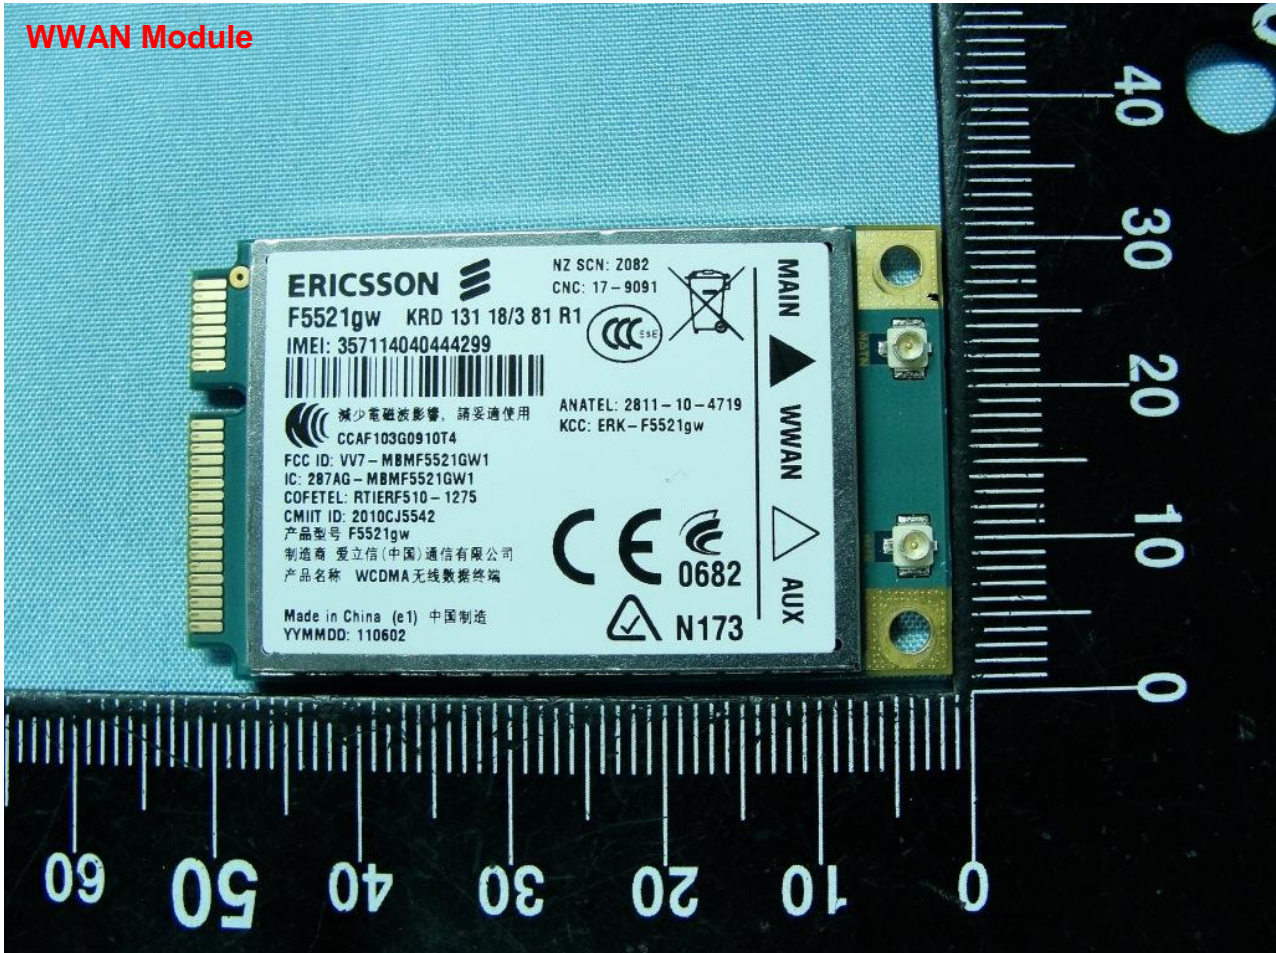

3. Internal Photograph of EUT

Brand Name: Acer / Model Name: A501

Brand Name: Acer / Model Name: A501

Brand Name: Acer / Model Name: A501

WWAN Module

Brand Name: Acer / Model Name: A501

Brand Name: Acer / Model Name: A501

Brand Name: Acer / Model Name: A501

Brand Name: Acer / Model Name: A501

WWAN Main Antenna (Tx / Rx) & GPS Antenna (Rx)

Brand Name: Acer / Model Name: A501

WWAN Aux. Antenna (Tx / Rx) & GPS Antenna (Rx)

Brand Name: Acer / Model Name: A501