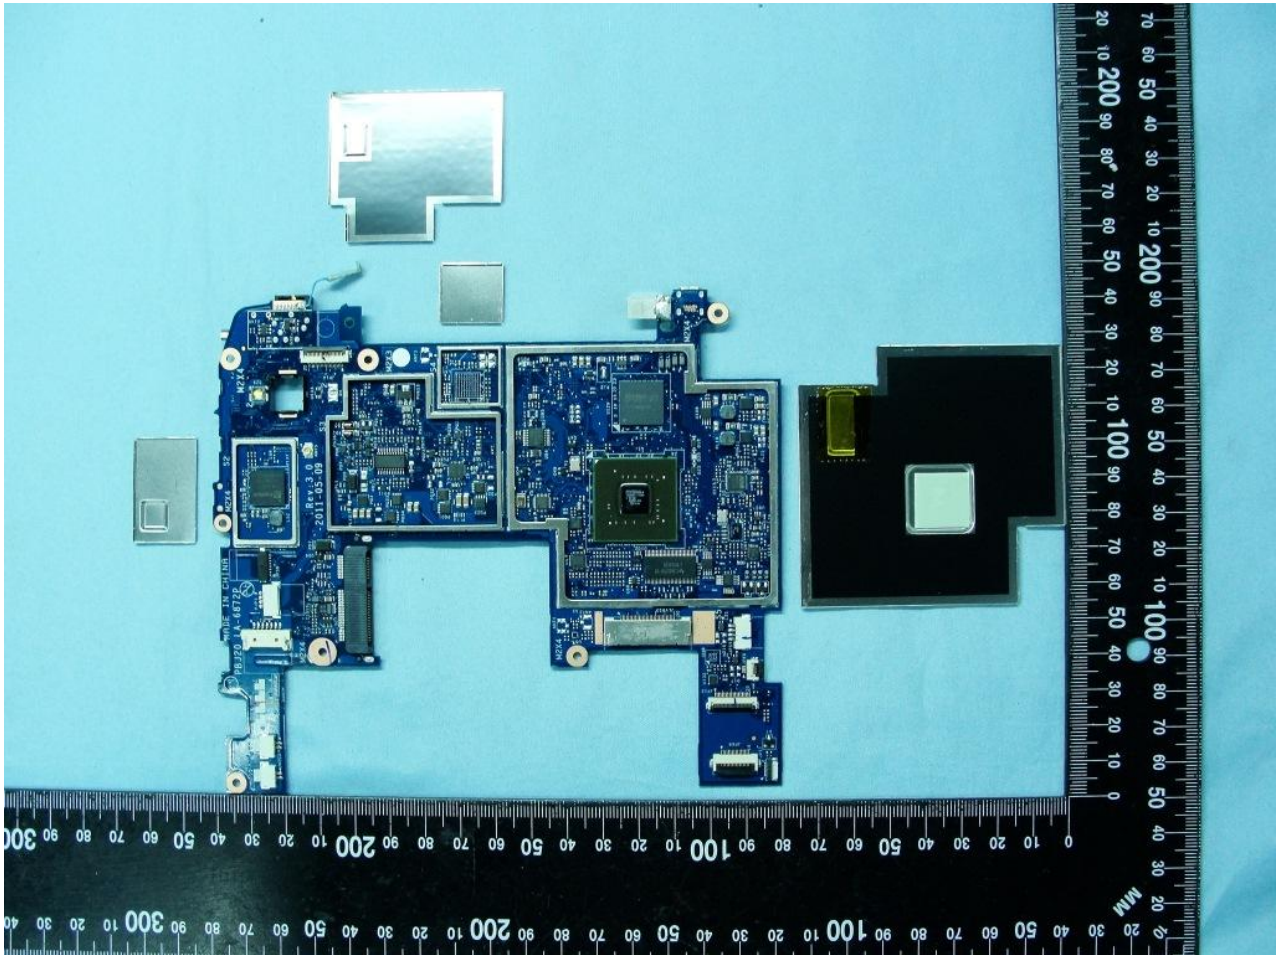

3. Internal Photograph of EUT

Brand Name: Acer / Model Name: A501

Brand Name: Acer / Model Name: A501

Brand Name: Acer / Model Name: A501

WWAN Module

Brand Name: Acer / Model Name: A501

Brand Name: Acer / Model Name: A501

Brand Name: Acer / Model Name: A501

Brand Name: Acer / Model Name: A501

WWAN Main Antenna (Tx / Rx) & GPS Antenna (Rx)

Brand Name: Acer / Model Name: A501

WWAN Aux. Antenna (Tx / Rx) & GPS Antenna (Rx)

Brand Name: Acer / Model Name: A501