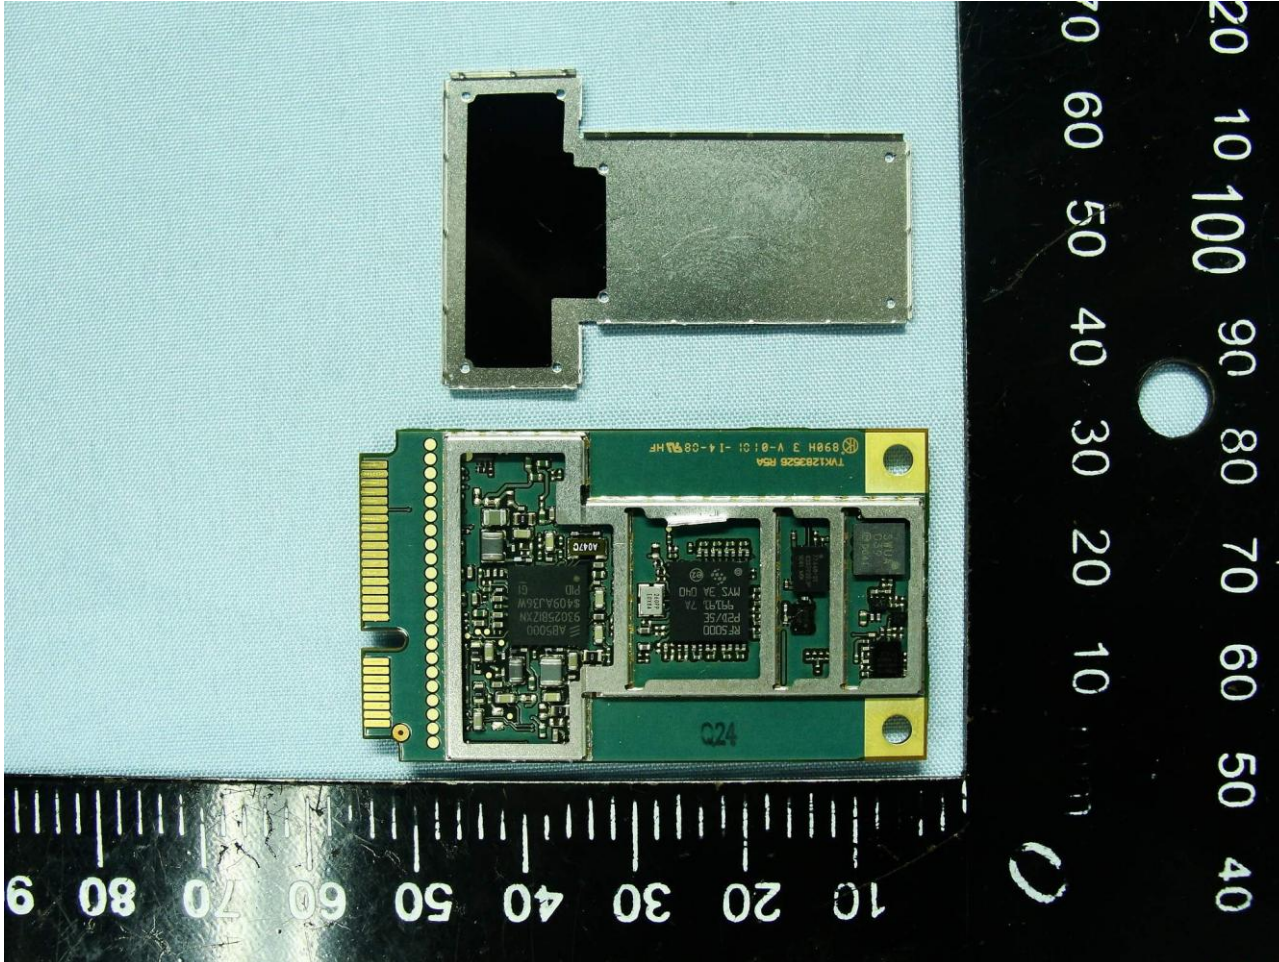

3. Internal Photograph of EUT

Brand Name: Acer / Model Name: A501

Brand Name: Acer / Model Name: A501

Brand Name: Acer / Model Name: A501

WWAN Module

Brand Name: Acer / Model Name: A501

Brand Name: Acer / Model Name: A501

Brand Name: Acer / Model Name: A501

Brand Name: Acer / Model Name: A501

WWAN Main Antenna (Tx / Rx) & GPS Antenna (Rx)

Brand Name: Acer / Model Name: A501

WWAN Aux. Antenna (Tx / Rx) & GPS Antenna (Rx)

Brand Name: Acer / Model Name: A501