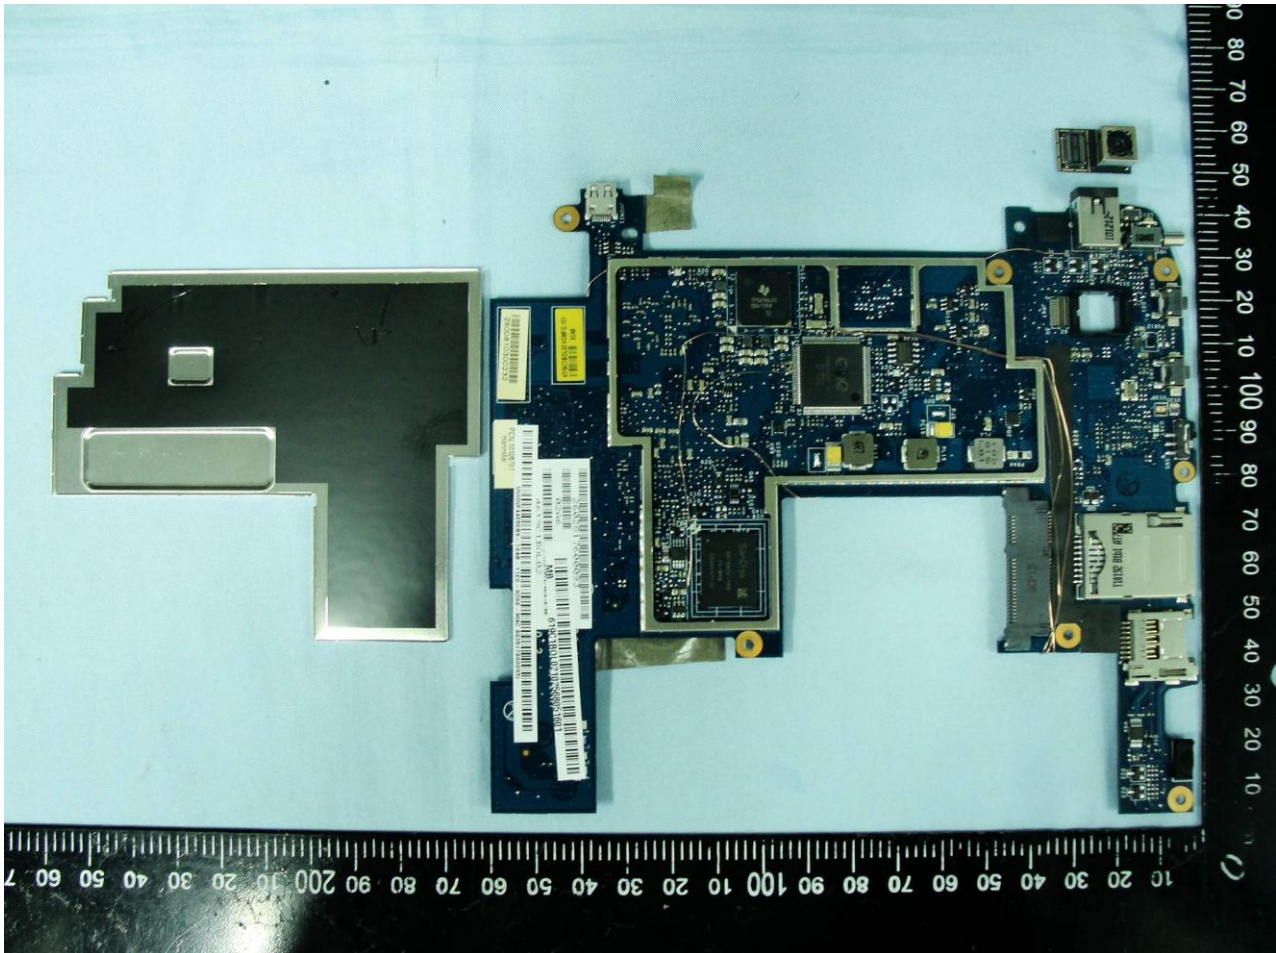

3. Internal Photograph of EUT

Brand Name: Acer / Model Name: A501

Brand Name: Acer / Model Name: A501

Brand Name: Acer / Model Name: A501

Brand Name: Acer / Model Name: A501

Brand Name: Acer / Model Name: A501

**WWAN Main Antenna (Tx / Rx) & GPS Antenna (Rx)**

Brand Name: Acer / Model Name: A501

**WWAN Aux. Antenna (Tx / Rx)**

Brand Name: Acer / Model Name: A501

**Bluetooth & WLAN Antenna (Tx / Rx)**