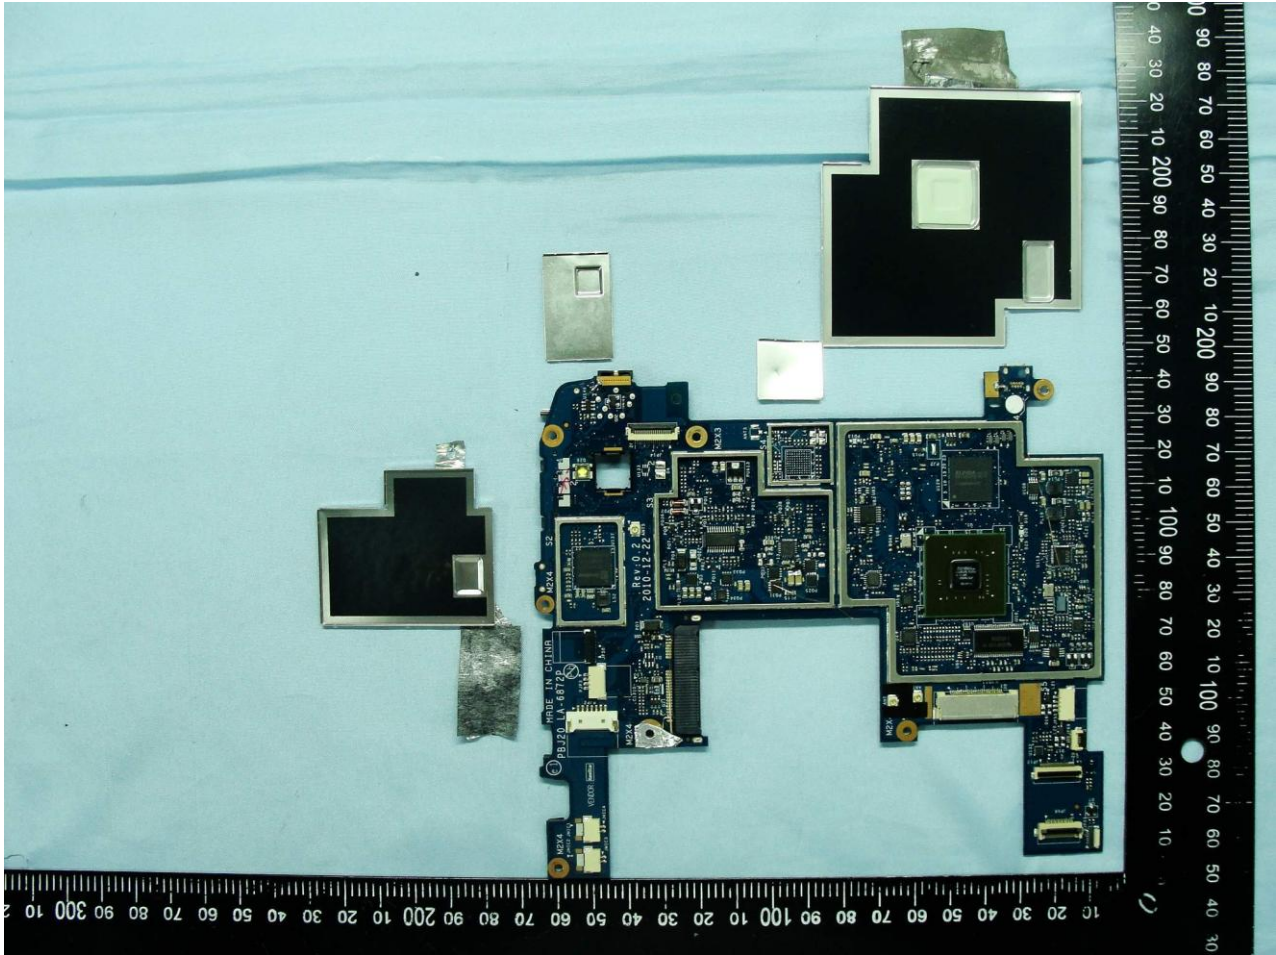

3. Internal Photograph of EUT

Brand Name: Acer / Model Name: A501

Brand Name: Acer / Model Name: A501

Brand Name: Acer / Model Name: A501

Brand Name: Acer / Model Name: A501

Brand Name: Acer / Model Name: A501

**WWAN Main Antenna (Tx / Rx) & GPS Antenna (Rx)**

Brand Name: Acer / Model Name: A501

**WWAN Aux. Antenna (Tx / Rx)**

Brand Name: Acer / Model Name: A501

**Bluetooth & WLAN Antenna (Tx / Rx)**