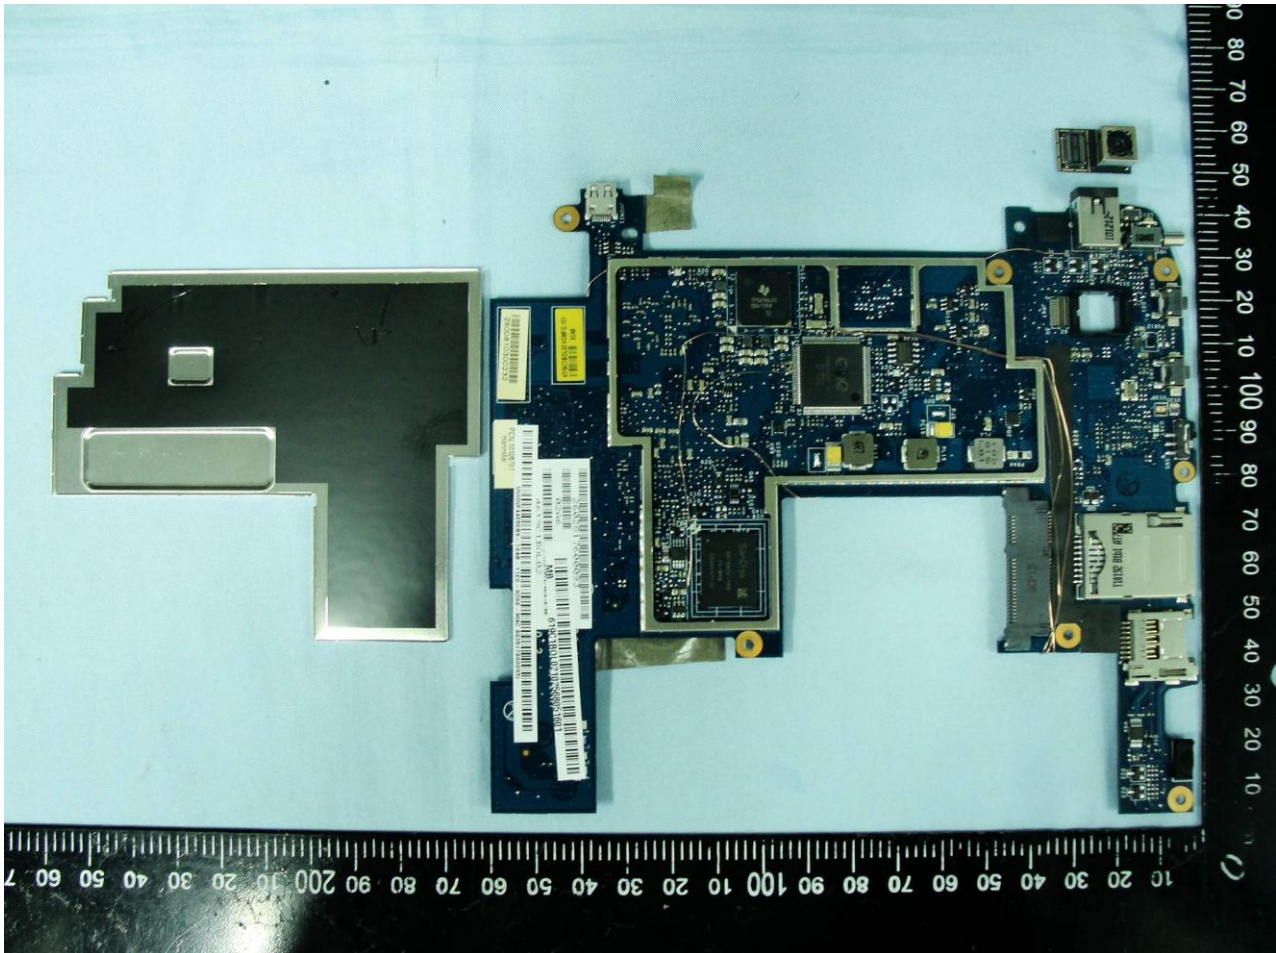

3. Internal Photograph of EUT

Brand Name: Acer / Model Name: A501

Brand Name: Acer / Model Name: A501

Brand Name: Acer / Model Name: A501

Brand Name: Acer / Model Name: A501

Brand Name: Acer / Model Name: A501

WWAN Main Antenna (Tx / Rx) & GPS Antenna (Rx)

Brand Name: Acer / Model Name: A501

WWAN Aux. Antenna (Tx / Rx)

Brand Name: Acer / Model Name: A501

Bluetooth & WLAN Antenna (Tx / Rx)