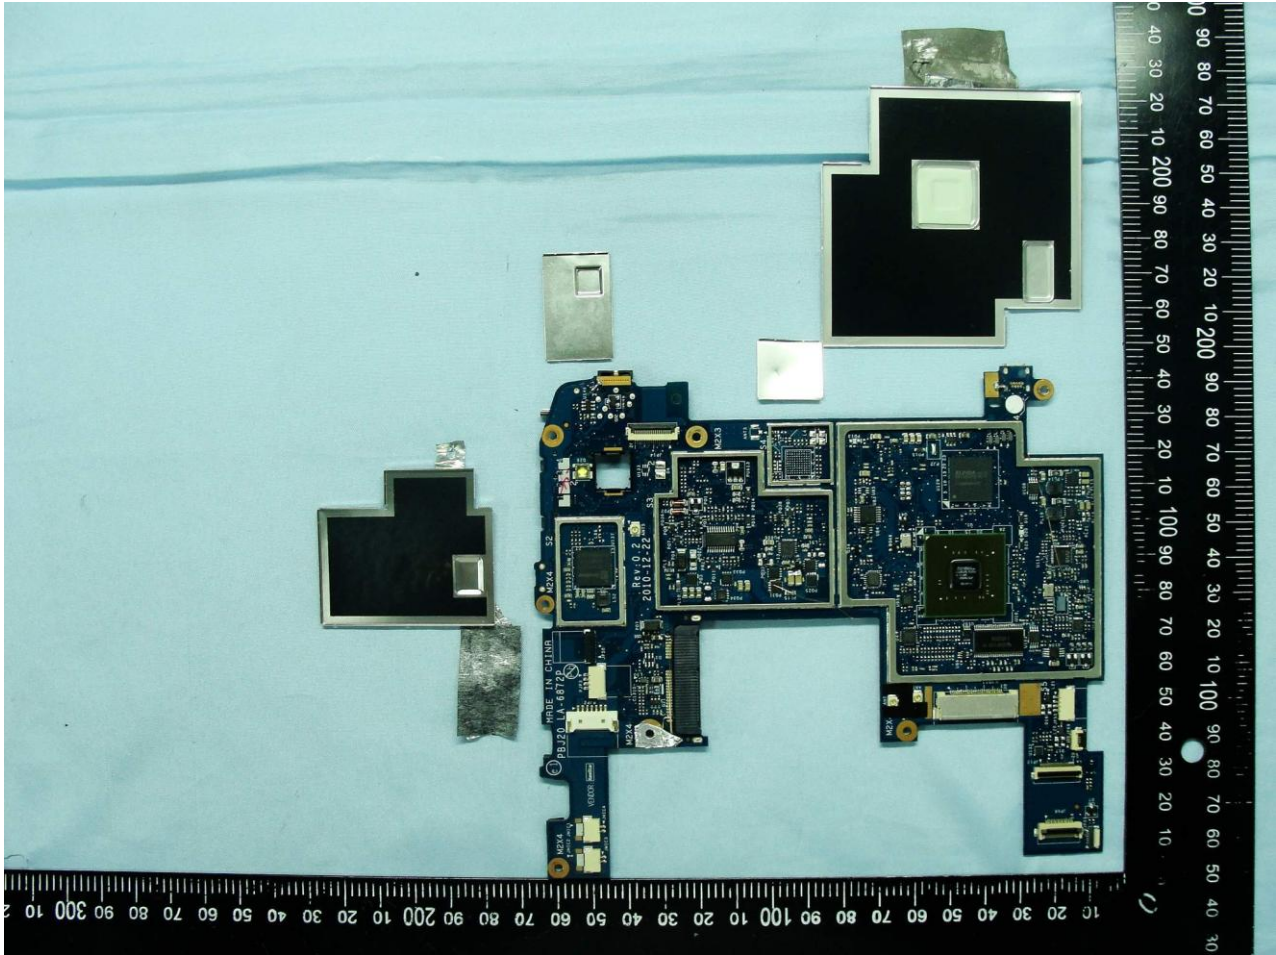

3. Internal Photograph of EUT

Brand Name: Acer / Model Name: A501

Brand Name: Acer / Model Name: A501

Brand Name: Acer / Model Name: A501

Brand Name: Acer / Model Name: A501

Brand Name: Acer / Model Name: A501

WWAN Main Antenna (Tx / Rx) & GPS Antenna (Rx)

Brand Name: Acer / Model Name: A501

WWAN Aux. Antenna (Tx / Rx)

Brand Name: Acer / Model Name: A501

Bluetooth & WLAN Antenna (Tx / Rx)