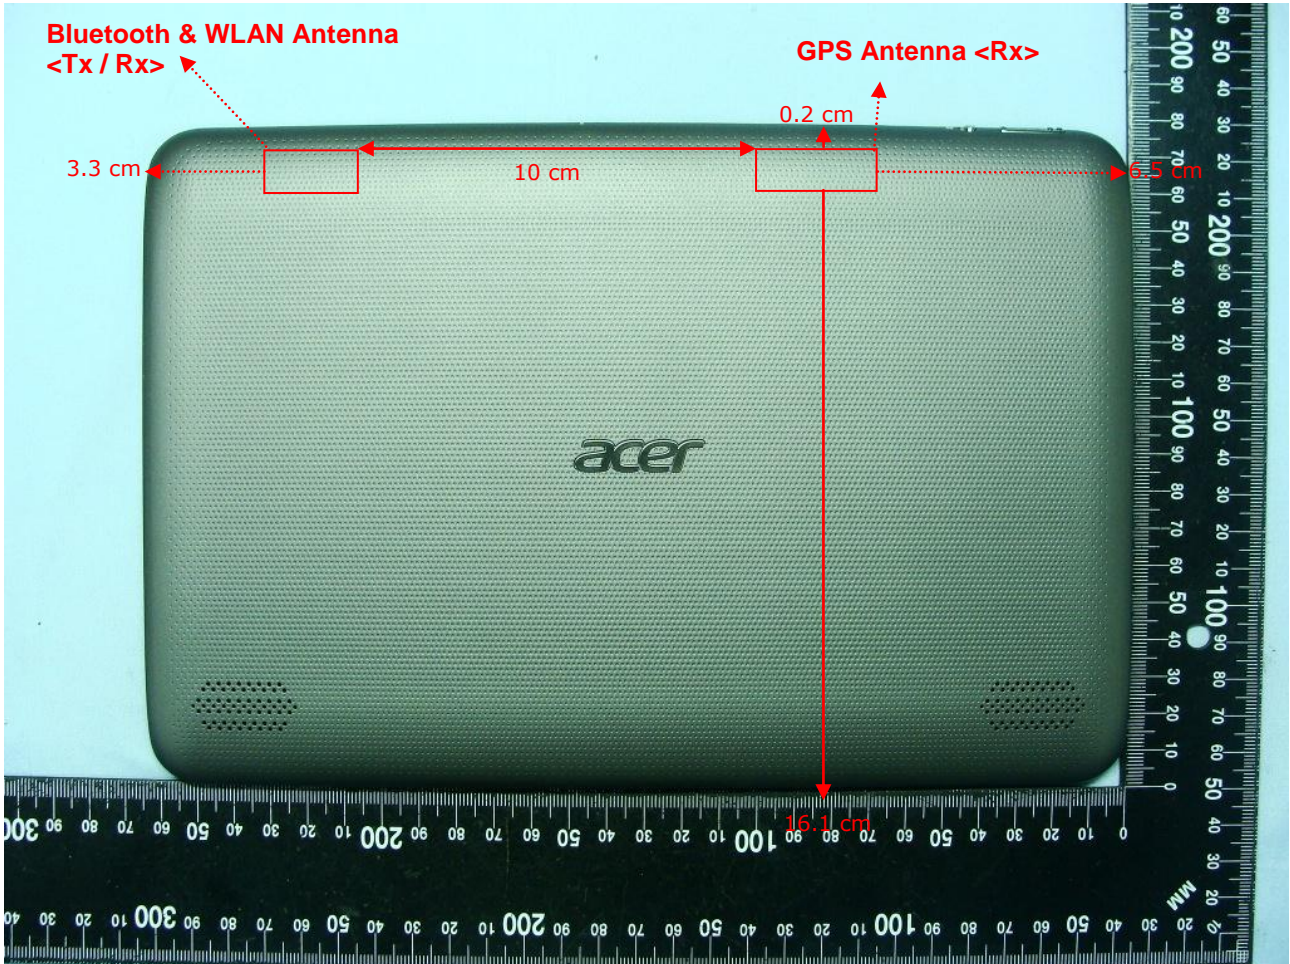

Brand Name: Acer / Model Name: A200

Antenna location	Length	Width
Bluetooth & WLAN Antenna <TX / RX>	3.2 cm	0.7 cm
GPS Antenna <RX>	2.6 cm	0.7 cm