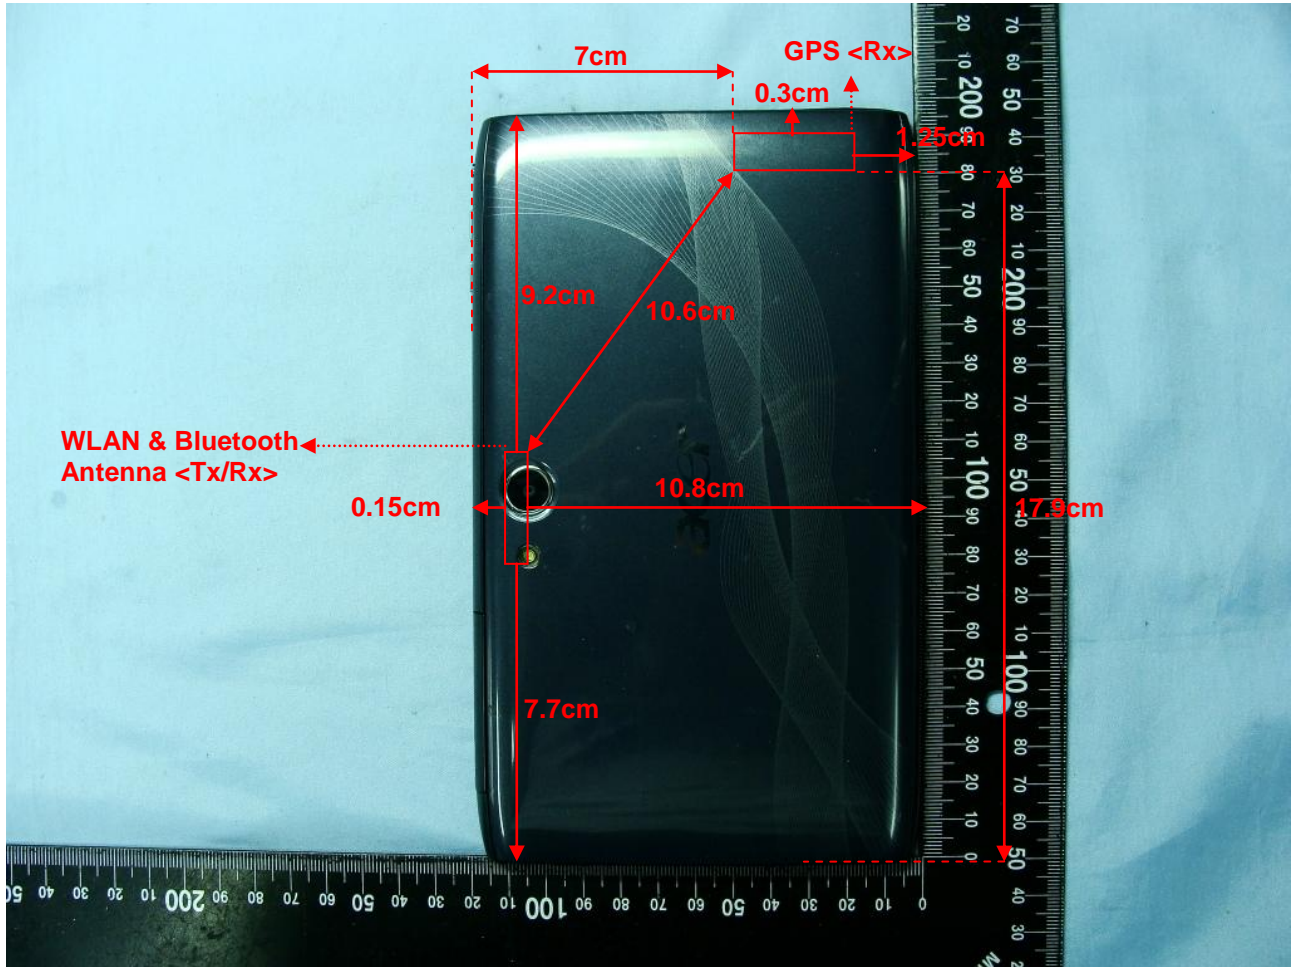

Appendix D. Product Photos

Antenna Location :

Antenna location	Length	Width
BT&WLAN(TX/RX)	2.5cm	0.4cm
GPS(RX)	3.1cm	0.6cm

Appendix E. Test Setup Photos

Secondary Landscape