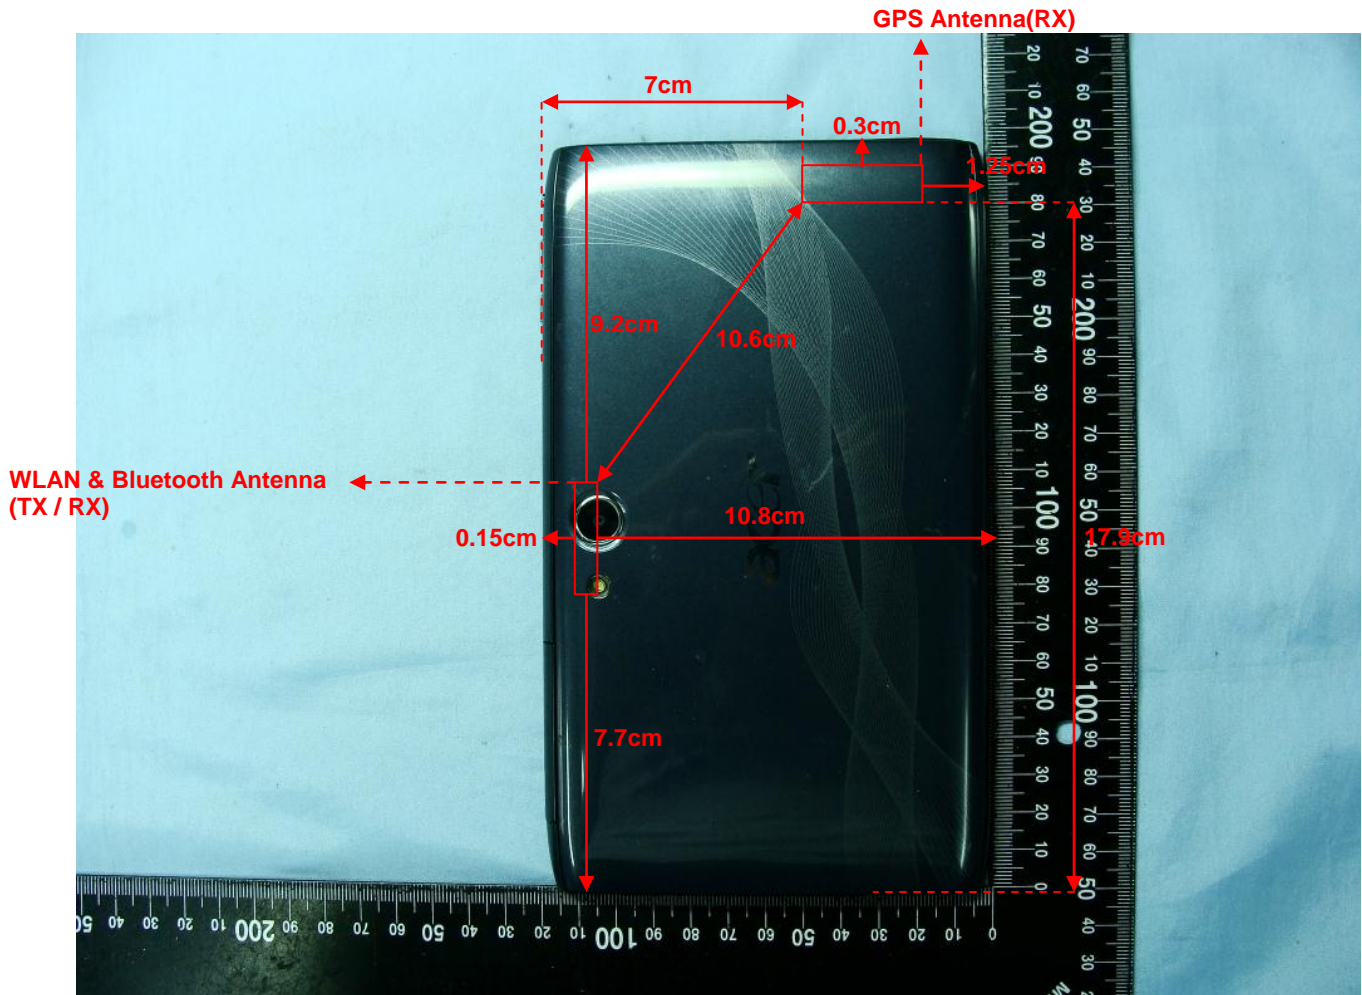

Brand Name: Acer / Model Name: A100

Antenna location	Length	Width
WLAN & Bluetooth Antenna (TX/RX)	2.5cm	0.4cm
GPS Antenna (RX)	3.1cm	0.6cm