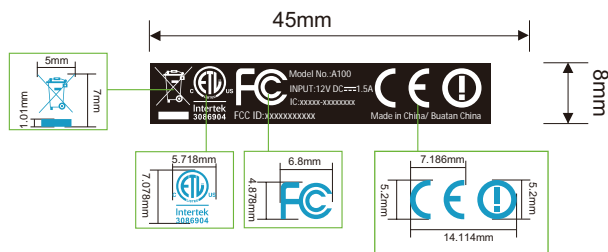

Van Gogh<PBJ30>Label for Tablet PC - Safety Label

Safety Label For WIFI Generic

(A) Safety label made in vendor

Material: 125 μ PC (Meet UL94V2)

Printing Color: Black/Pantone Cool Gray 3C

Size: L45 x W8mm

P/N: EJ0IQ000100

(B) Safety label location

PS :

1. Safety label must be bright surface
2. Protective film of safety label need to be removed before package opp bag