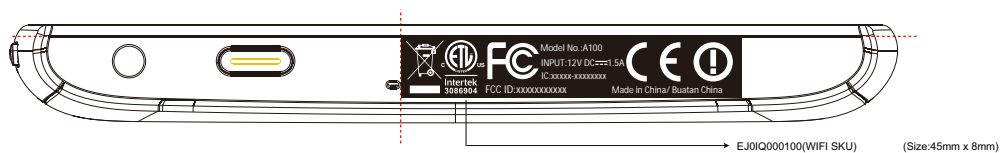

Van Gogh<PBJ30>Label for Tablet PC - Safety Label

Safety Label For WIFI Generic

(A) Safety label made in vendor

Material: 125 μ PC (Meet UL94V2)

Printing Color: Black/Pantone Cool Gray 3C

Size: L45 x W8mm

P/N: EJ0IQ000100

(B) Safety label location

PS :

1. Safety label must be bright surface
2. Protective film of safety label need to be removed before package opp bag