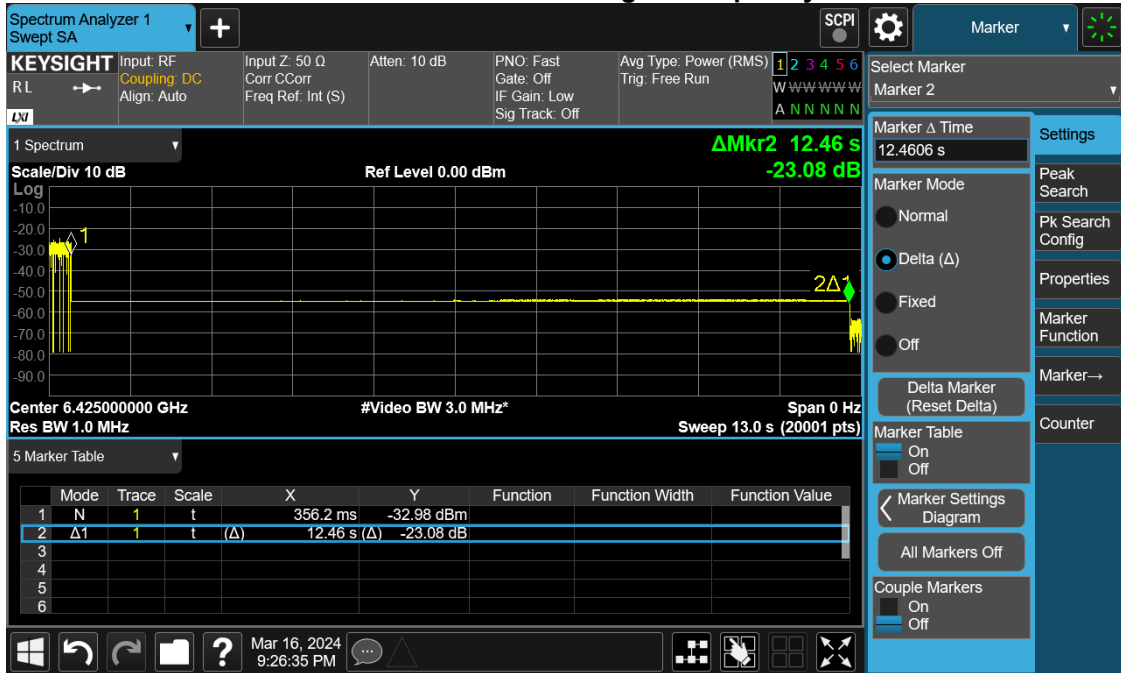

## EUT Channel: CH95 Incumbent Signal Frequency: 6425 MHz

## EUT Channel: CH95 Incumbent Signal Frequency: 6580 MHz

## EUT Channel: CH127 Incumbent Signal Frequency: 6430 MHz

## EUT Channel: CH127 Incumbent Signal Frequency: 6585 MHz