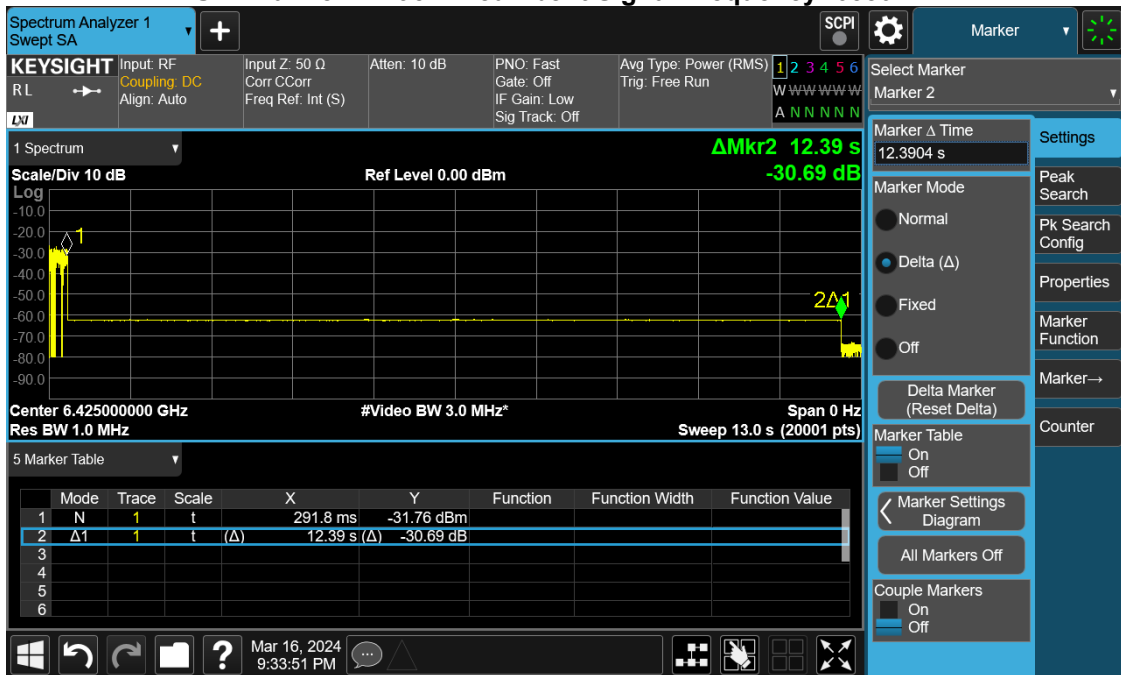

## EUT Channel: CH95 Incumbent Signal Frequency: 6425 MHz

## EUT Channel: CH95 Incumbent Signal Frequency: 6580 MHz

## EUT Channel: CH127 Incumbent Signal Frequency: 6430 MHz

## EUT Channel: CH127 Incumbent Signal Frequency: 6585 MHz