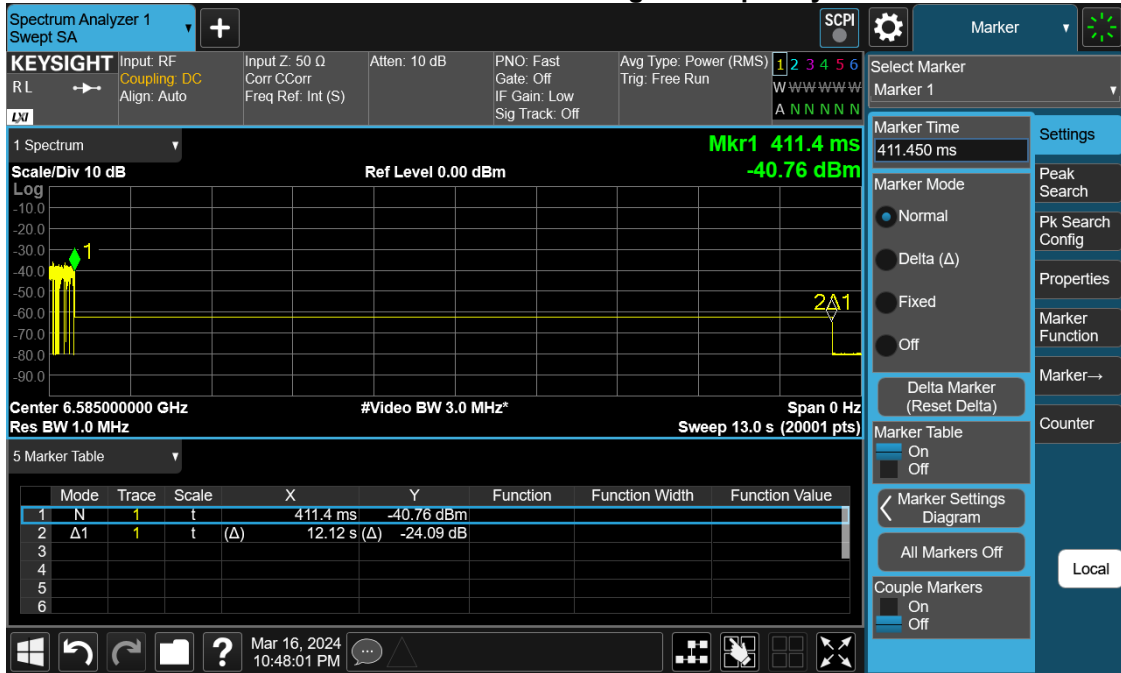

EUT Channel: CH127 Incumbent Signal Frequency: 6740 MHz