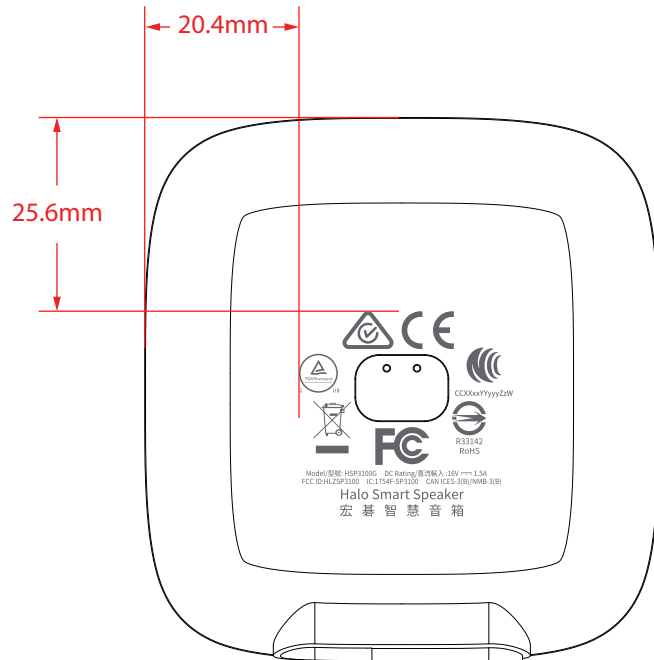

Vivaldi_I/O cover_artwork_20200914

By IDBU

I/O Cover (Bottom View)

Printed

Color: Pantone Cool Gray 7C
Pantone Cool Gray 10C
Pantone 432C

W: 28.28mm

H: 27.15mm

Label Location