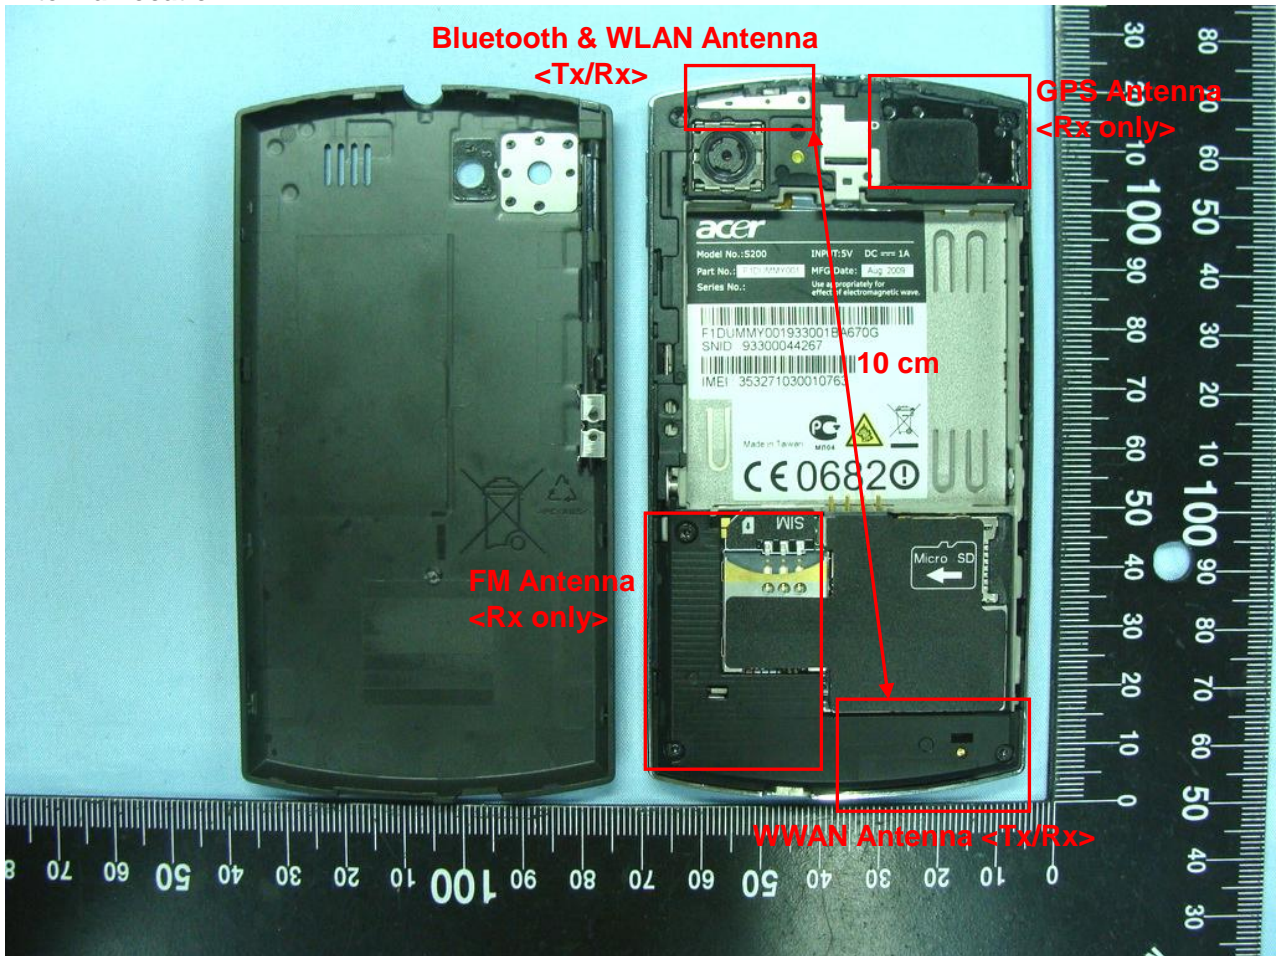

Appendix D. Product Photos

Antenna Location :

Appendix E. Test Setup Photos

Right Cheek

Right Tilted

Left Cheek

Left Tilted

Face of the DUT with Phantom 1.5 cm Gap

Bottom of the DUT with Phantom 1.5 cm Gap