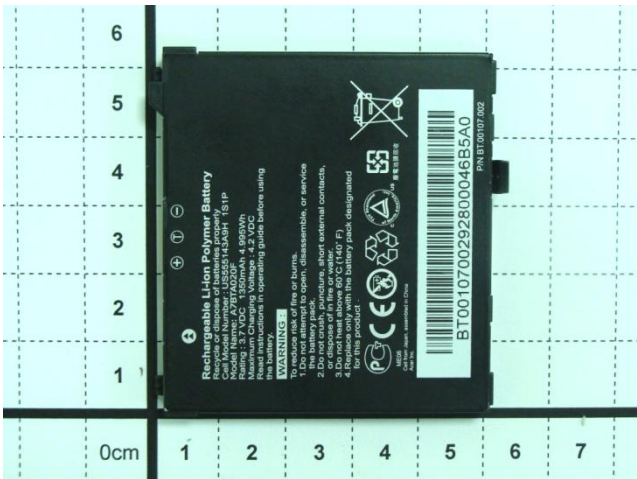

Appendix D. Product Photos

Antenna Location :

Appendix E. Test Setup Photos

Right Cheek

Right Tilted

Left Cheek

Left Tilted

Face of the DUT with Phantom 1.5 cm Gap

Bottom of the DUT with Phantom 1.5 cm Gap