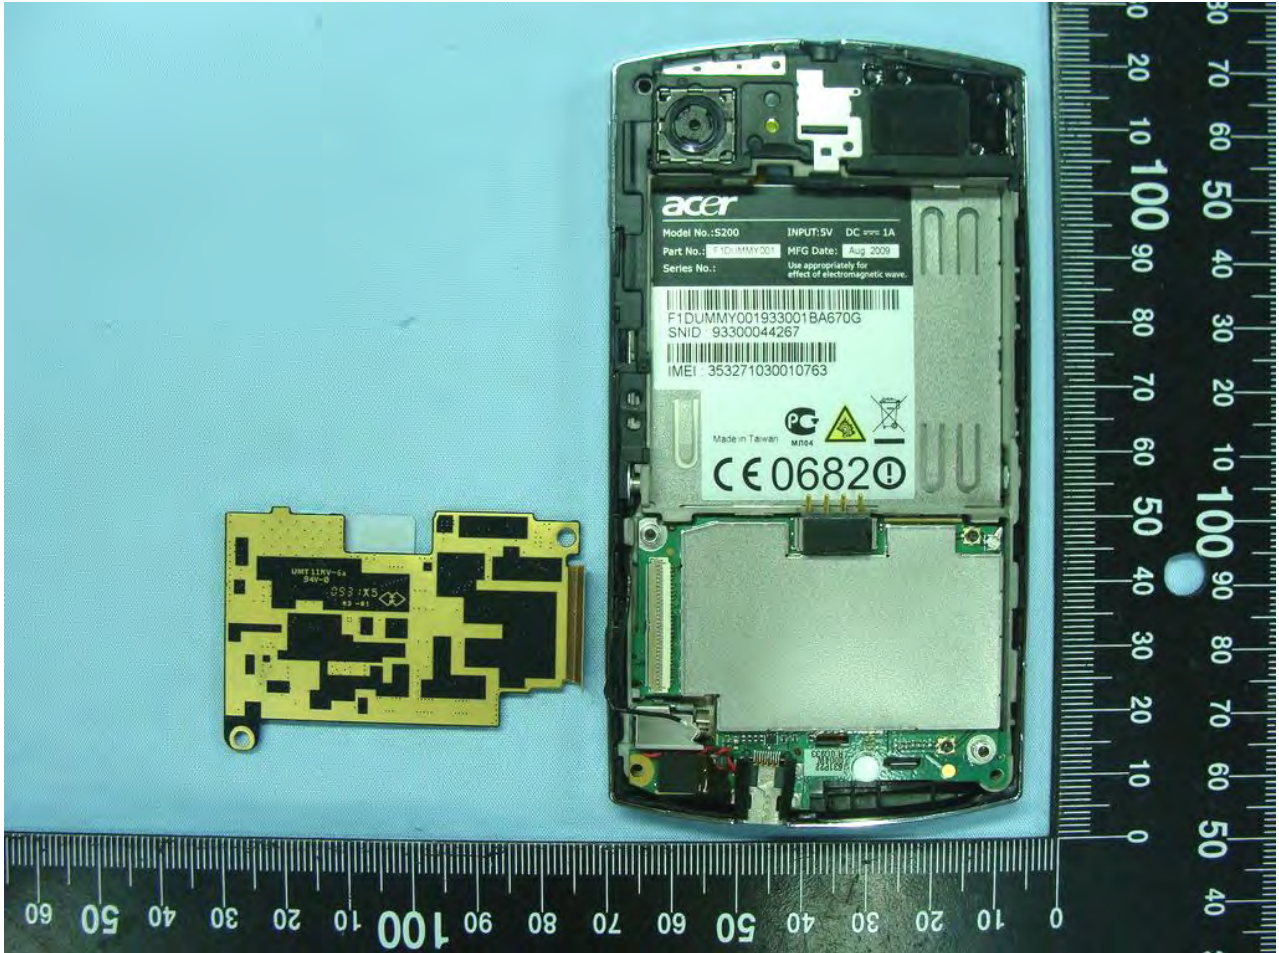

Model Name: S200