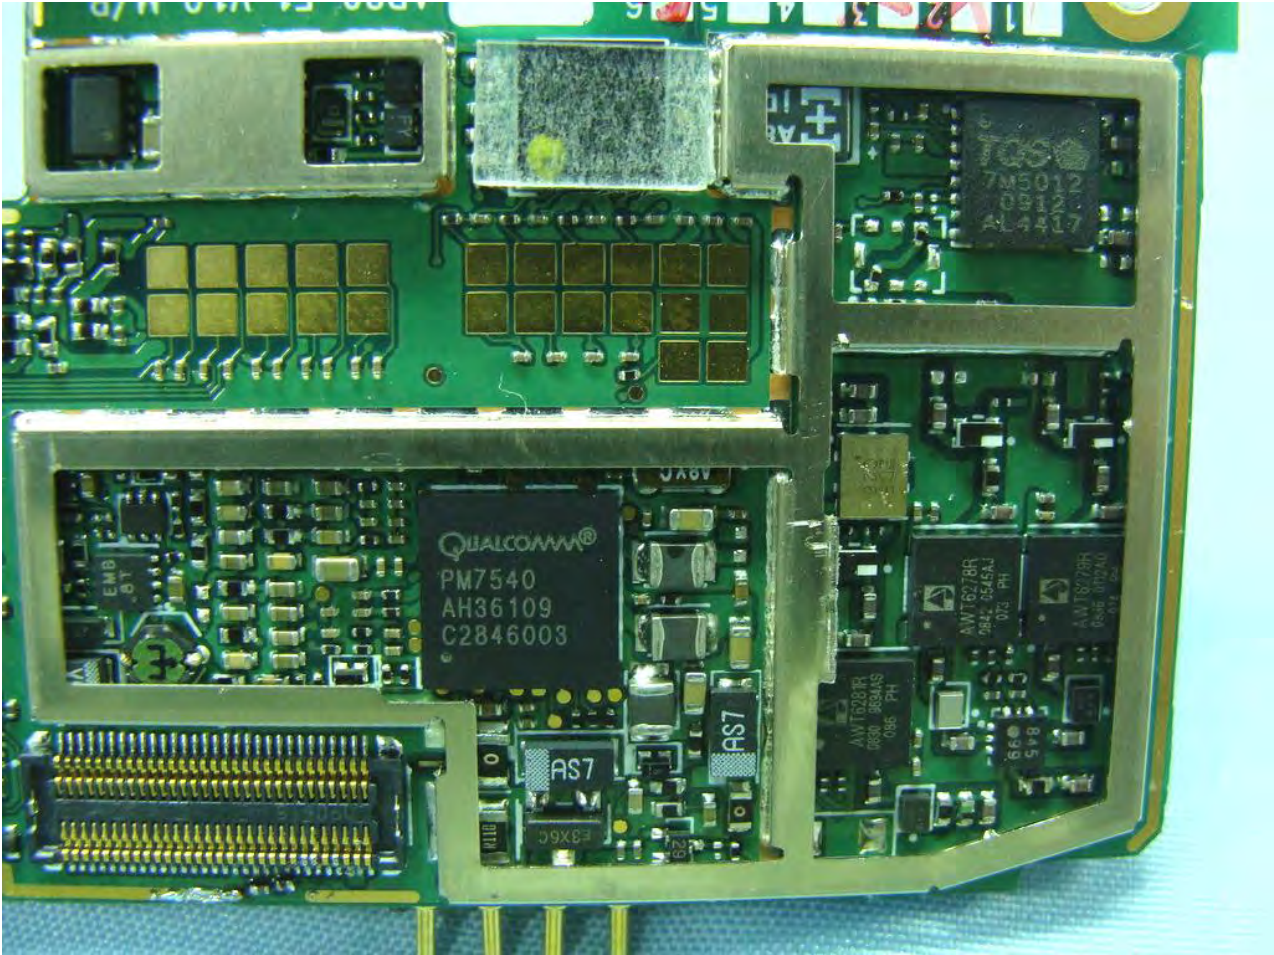

Model Name: S200