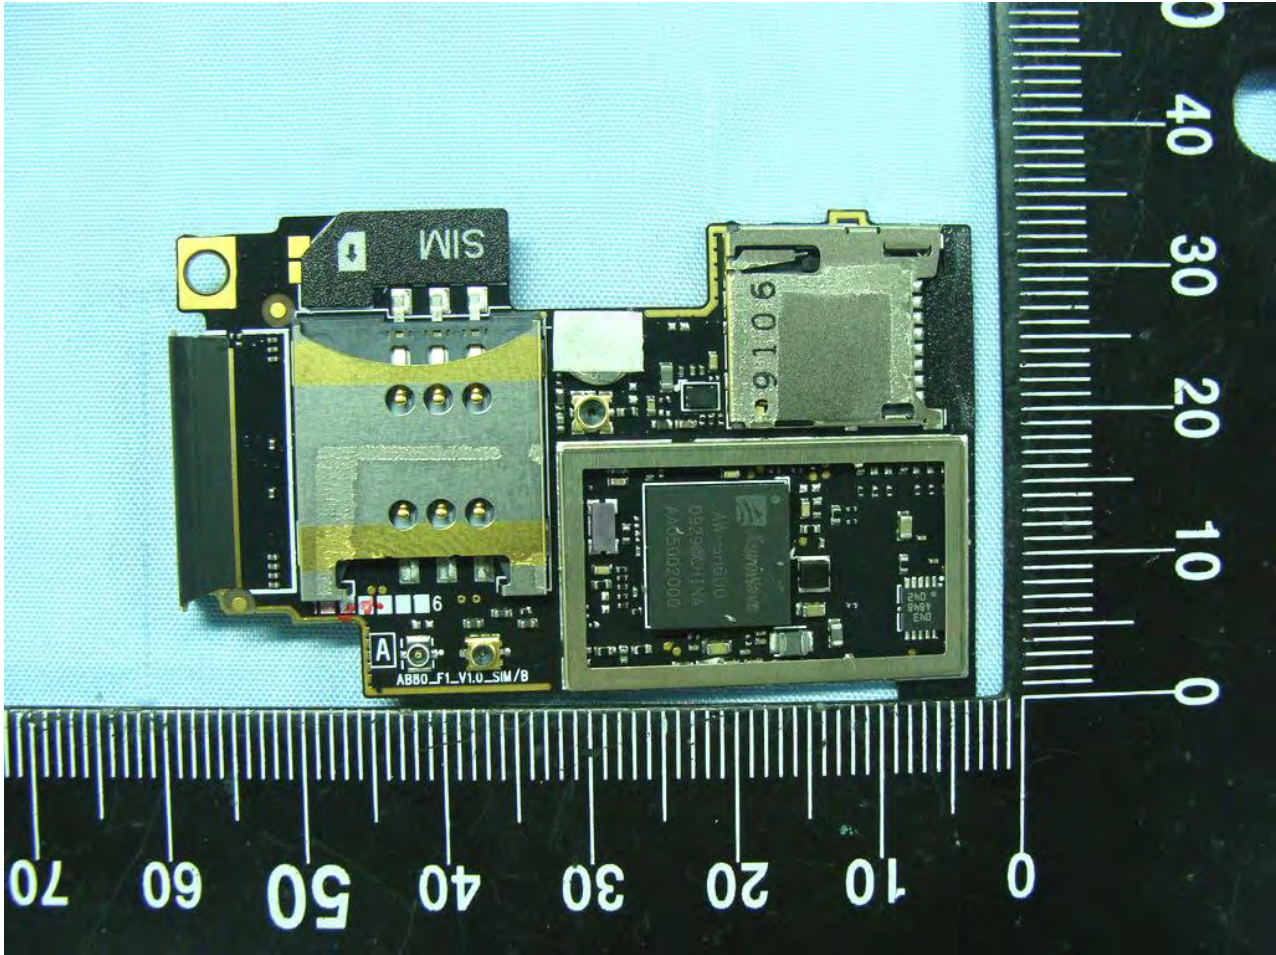

Model Name: S200