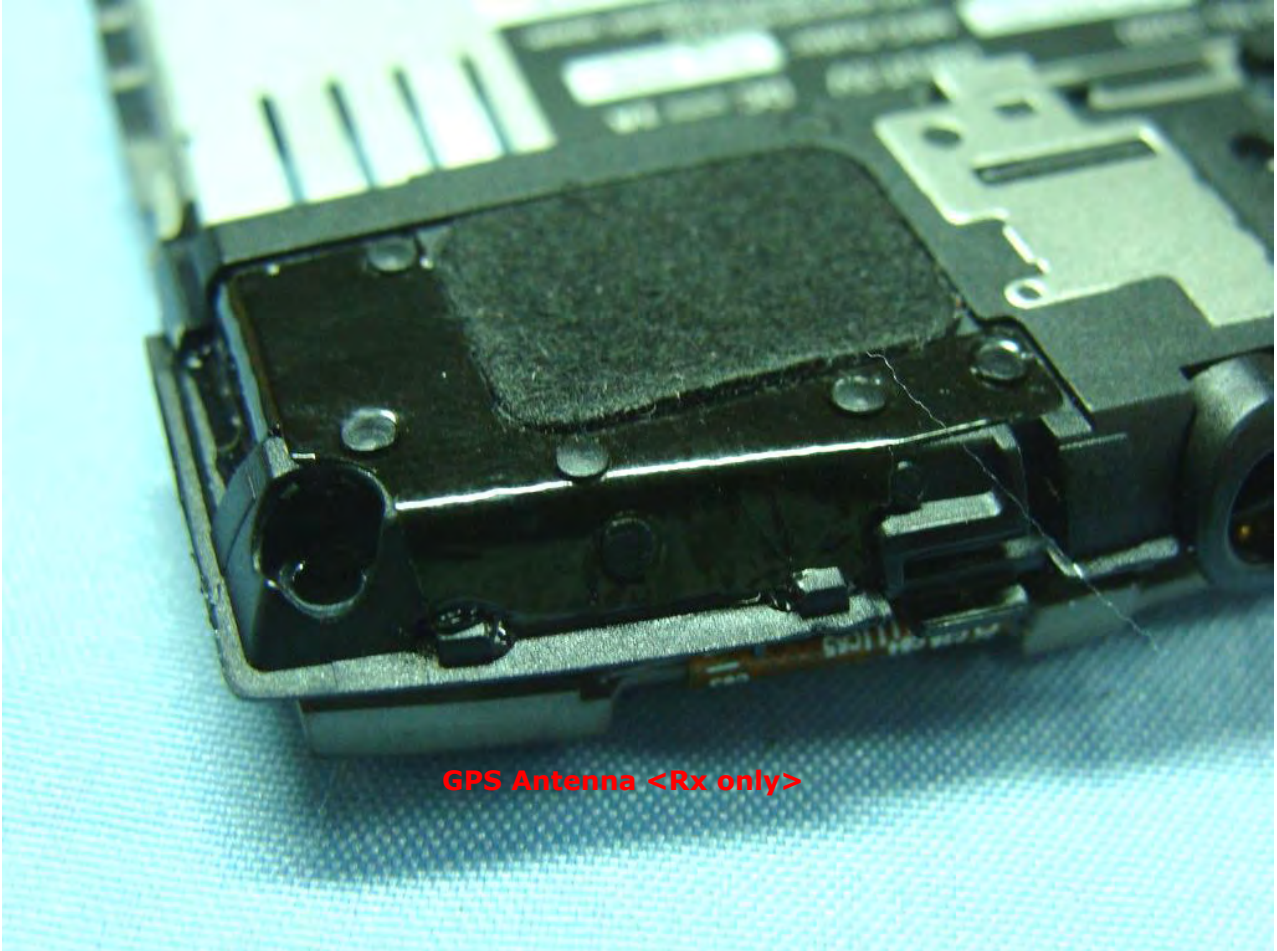

Model Name: S200