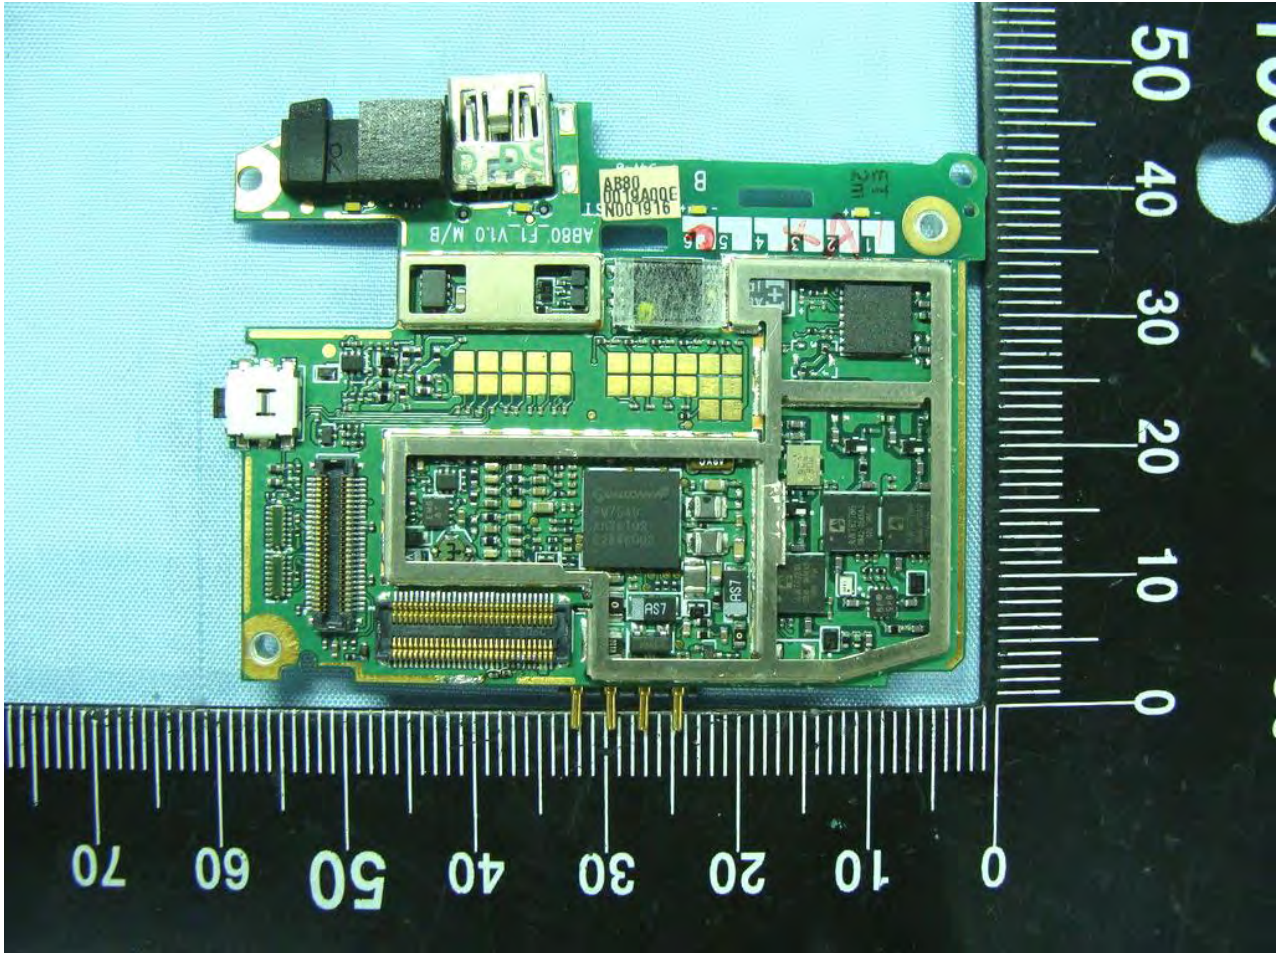

Model Name: S200