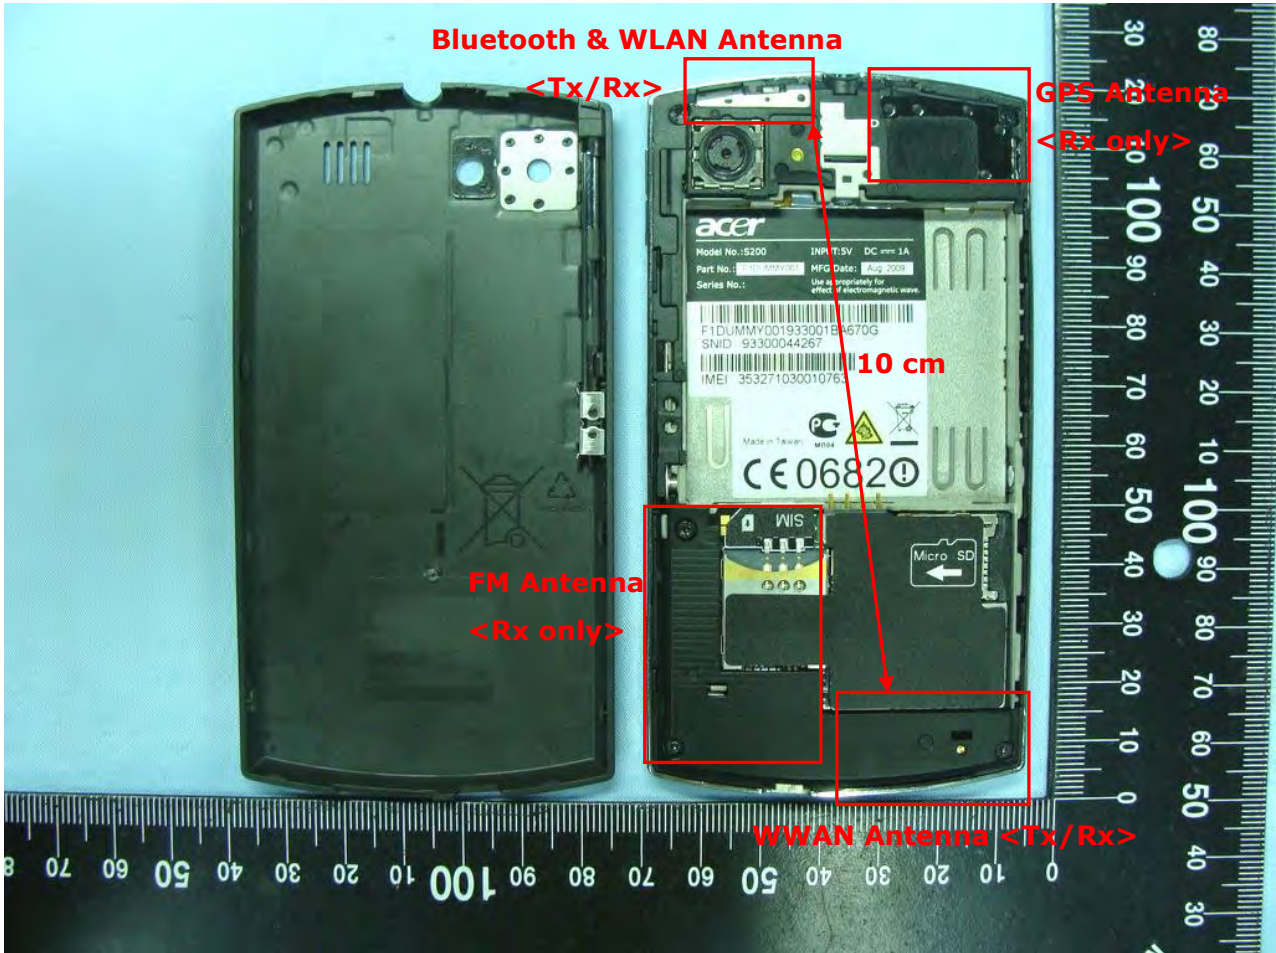

Model Name: S200