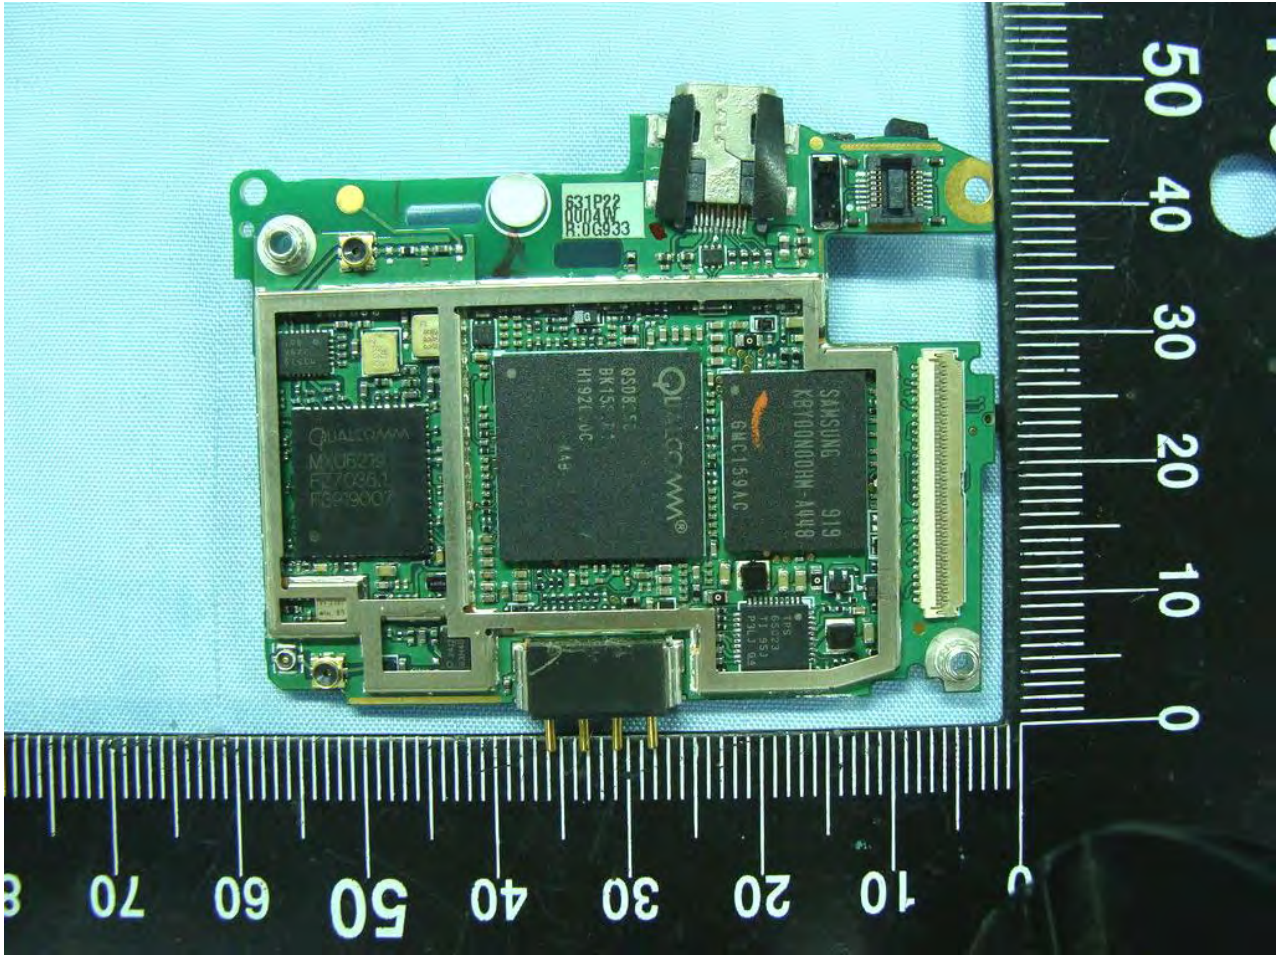

Model Name: S200