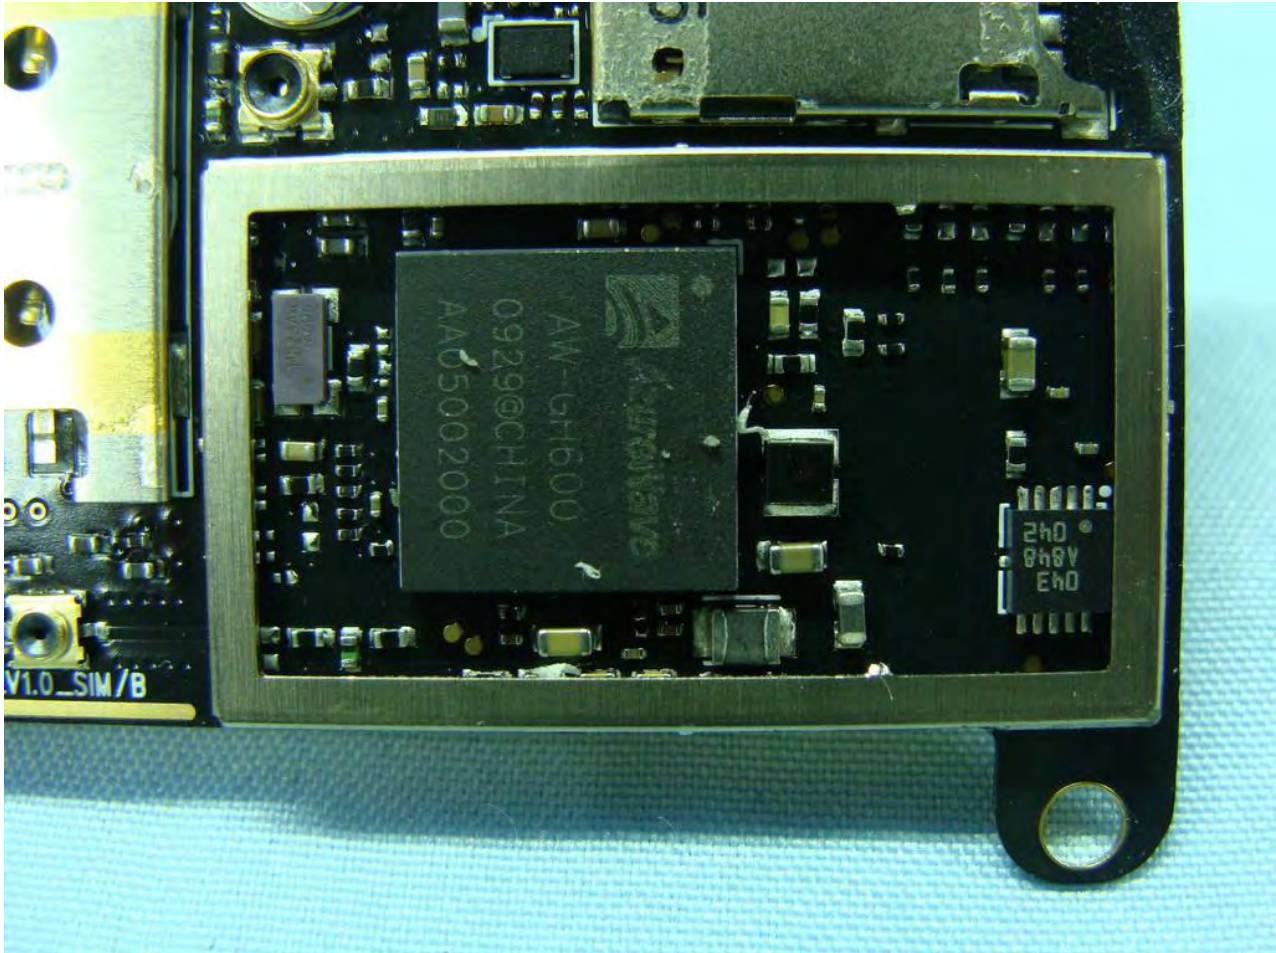

Model Name: S200