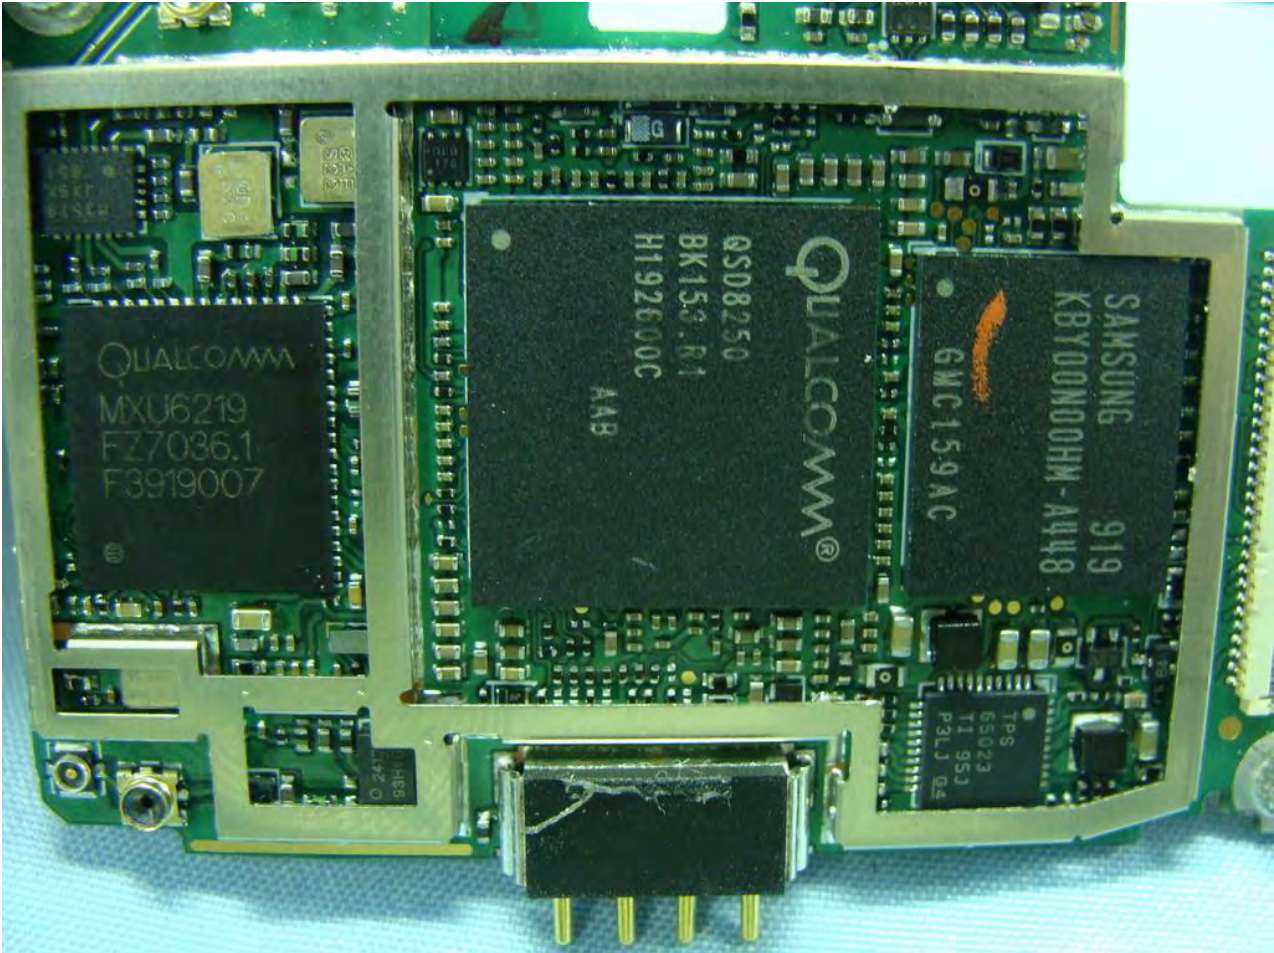

Model Name: S200