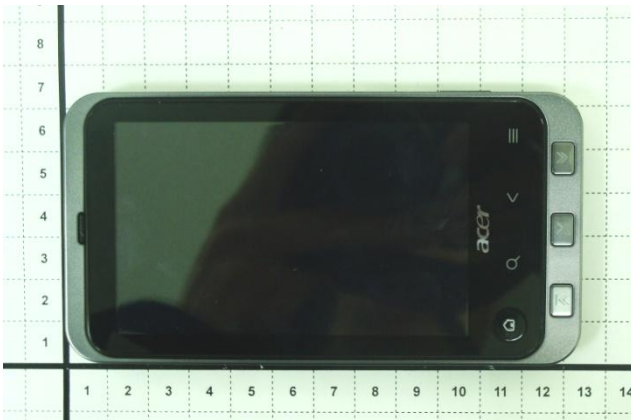

Appendix D. Product Photos

Antenna Location :

Appendix E. Test Setup Photos

Right Cheek

Right Tilted

Left Cheek

Left Tilted

Face of the DUT with Phantom 1.5 cm Gap

Bottom of the DUT with Phantom 1.5 cm Gap