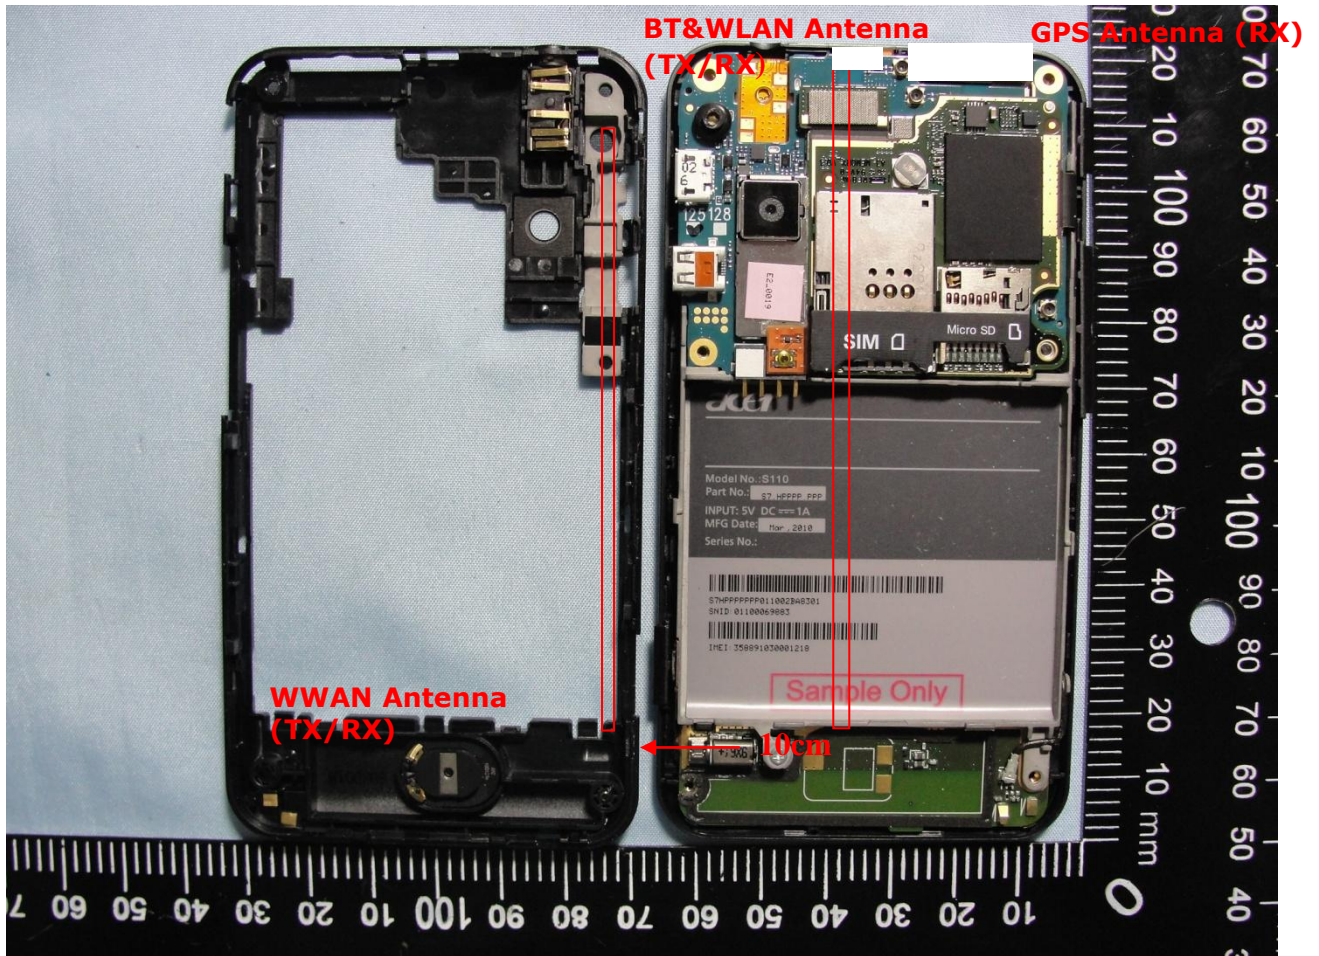

Appendix D. Product Photos

Antenna Location :

Appendix E. Test Setup Photos

Right Cheek

Right Tilted

Left Cheek

Left Tilted

Face of the DUT with Phantom 1.5 cm Gap

Bottom of the DUT with Phantom 1.5 cm Gap