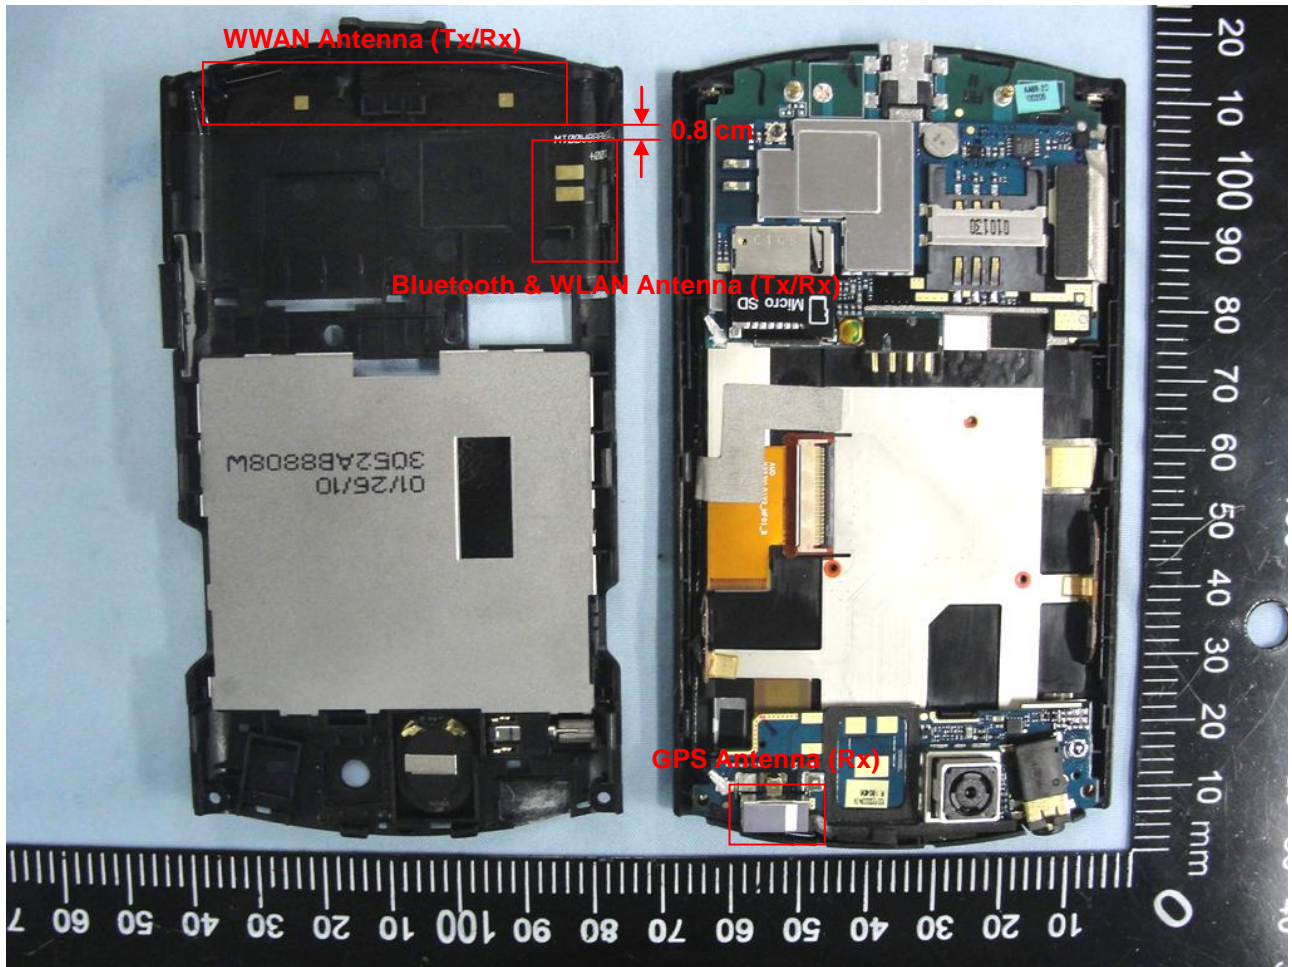

Appendix D. Product Photos

Sample A (DUT with 2nd Camera Module)

Sample B (DUT without Camera Module)

Earphone 1

Earphone 2

Antenna Location :

Appendix E. Test Setup Photos

Left Cheek - Sample A

Left Cheek - Sample B

Bottom of the DUT with Phantom 1.5 cm Gap with Earphone 1 for Sample A

Bottom of the DUT with Phantom 1.5 cm Gap with Earphone 1 for Sample B