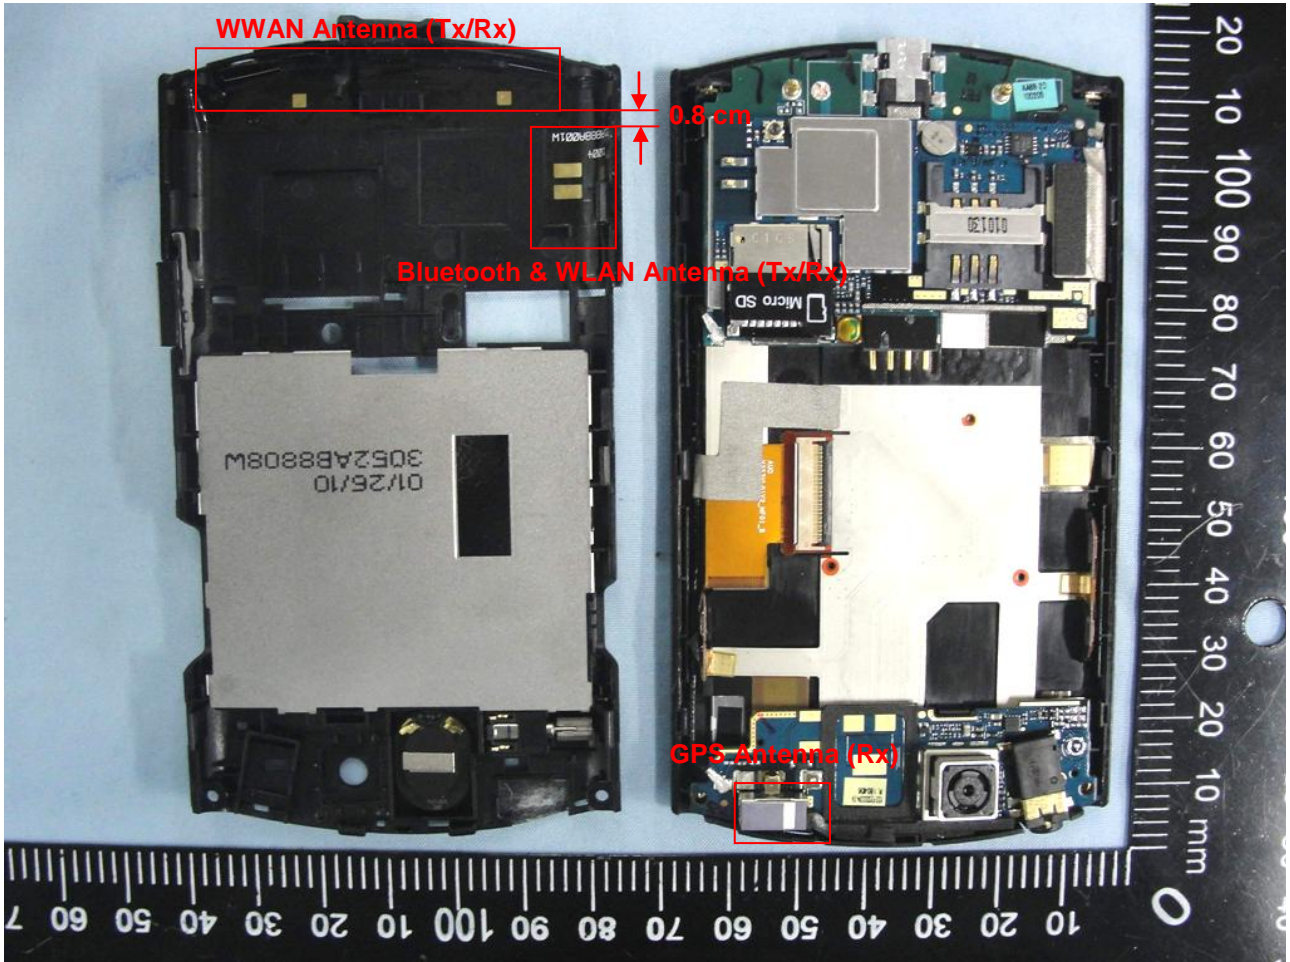

Brand Name: Acer / Model Name: S100