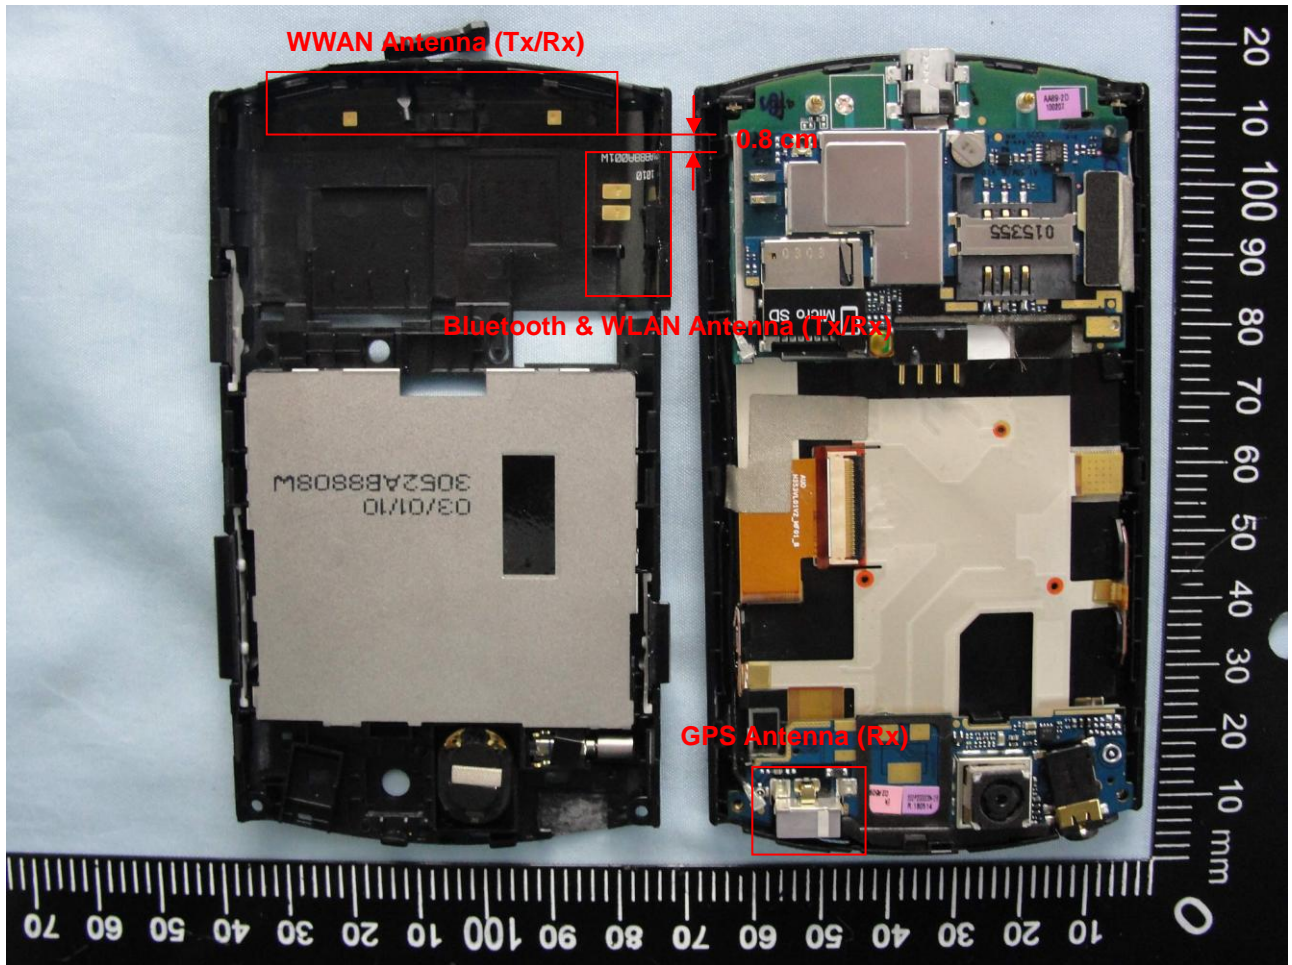

## Appendix D. Product Photos

Sample A (DUT with 2<sup>nd</sup> Camera Module)

Sample B (DUT without Camera Module)

Earphone 1

Earphone 2

Antenna Location :

**Appendix E. Test Setup Photos**

Right Cheek - Sample A

Right Cheek - Sample B

Left Cheek - Sample A

Left Cheek - Sample B

Face of the DUT with Phantom 2.5 cm Gap with Earphone 1 for Sample A

Face of the DUT with Phantom 2.5 cm Gap with Earphone 1 for Sample B

Bottom of the DUT with Phantom 2.5 cm Gap with Earphone 1 for Sample A

Bottom of the DUT with Phantom 2.5 cm Gap with Earphone 1 for Sample B