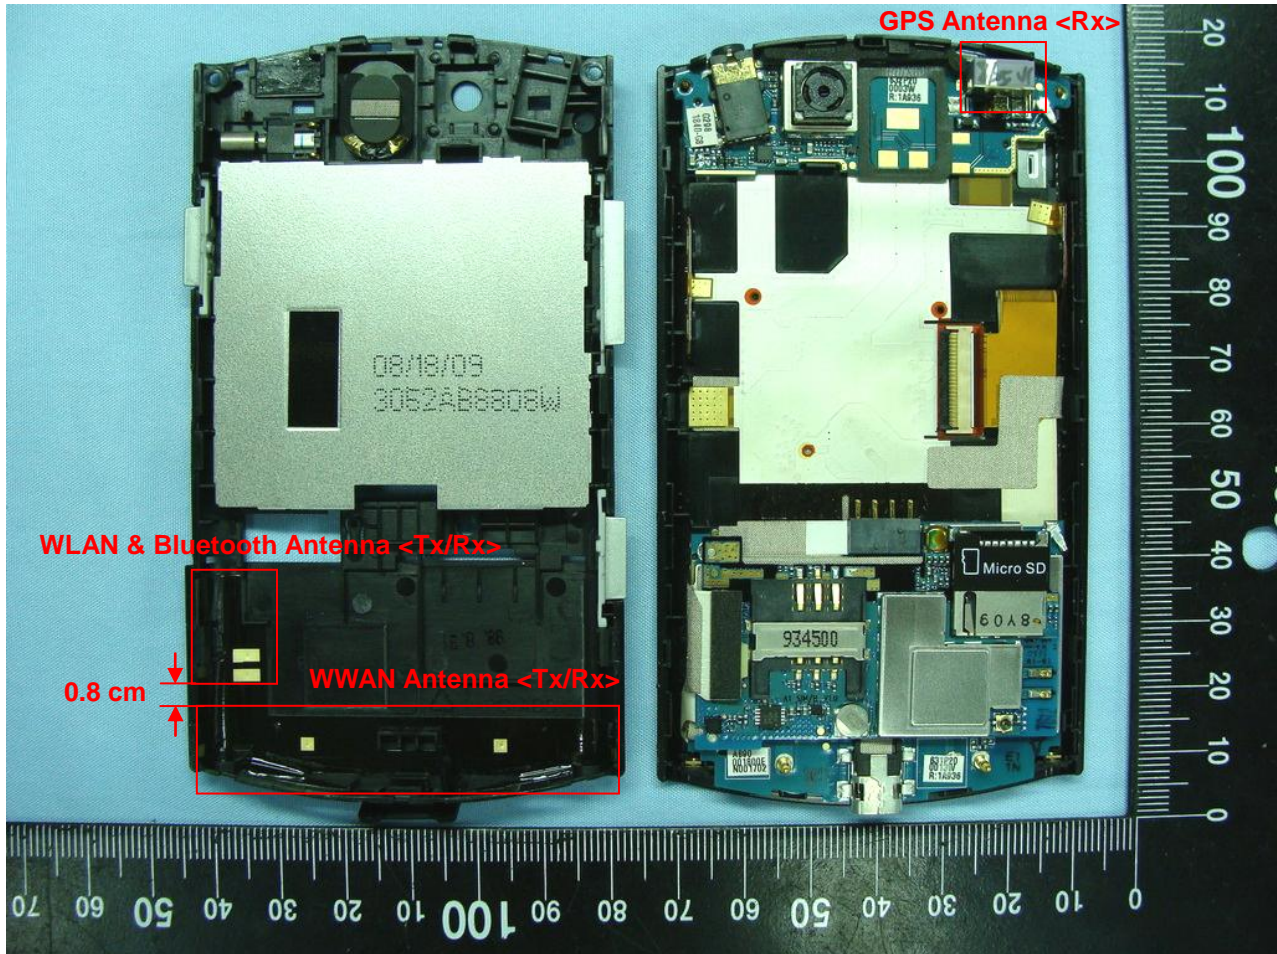

### Appendix D. Product Photos

Earphone 1

Earphone 2

Antenna Location :

**Appendix E. Test Setup Photos**

**Right Cheek**

**Right Tilted**

**Left Cheek**

**Left Tilted**

Face of the DUT with Phantom 2.5 cm Gap -  
Earphone 1

Face of the DUT with Phantom 2.5 cm Gap -  
Earphone 2

Bottom of the DUT with Phantom 2.5 cm Gap -  
Earphone 1

Bottom of the DUT with Phantom 2.5 cm Gap -  
Earphone 2