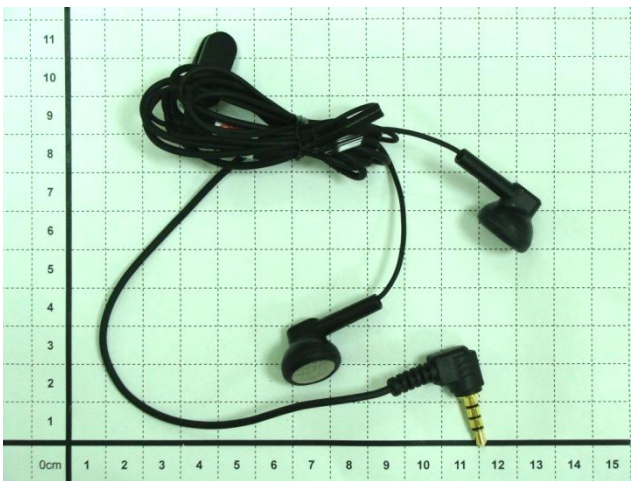

### Appendix D. Product Photos

Earphone 1

Earphone 2

Antenna Location :

**Appendix E. Test Setup Photos**

**Right Cheek**

**Right Tilted**

**Left Cheek**

**Left Tilted**

Face of the DUT with Phantom 2.5 cm Gap -  
Earphone 1

Face of the DUT with Phantom 2.5 cm Gap -  
Earphone 2

Bottom of the DUT with Phantom 2.5 cm Gap -  
Earphone 1

Bottom of the DUT with Phantom 2.5 cm Gap -  
Earphone 2