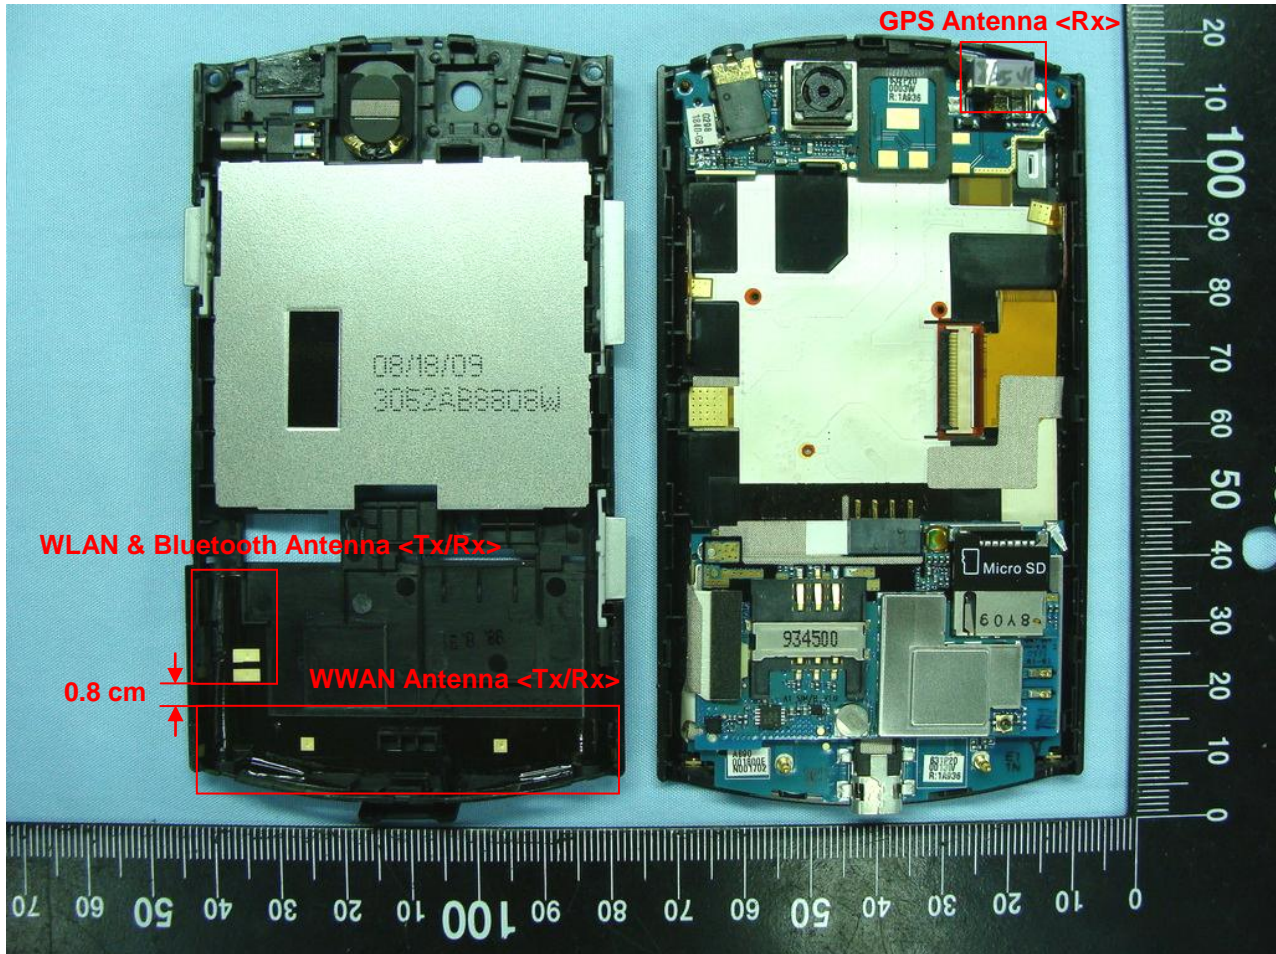

Appendix D. Product Photos

Earphone 1

Earphone 2

Antenna Location :

Appendix E. Test Setup Photos

Right Cheek

Right Tilted

Left Cheek

Left Tilted

Face of the DUT with Phantom 2.5 cm Gap -
Earphone 1

Face of the DUT with Phantom 2.5 cm Gap -
Earphone 2

Bottom of the DUT with Phantom 2.5 cm Gap -
Earphone 1

Bottom of the DUT with Phantom 2.5 cm Gap -
Earphone 2