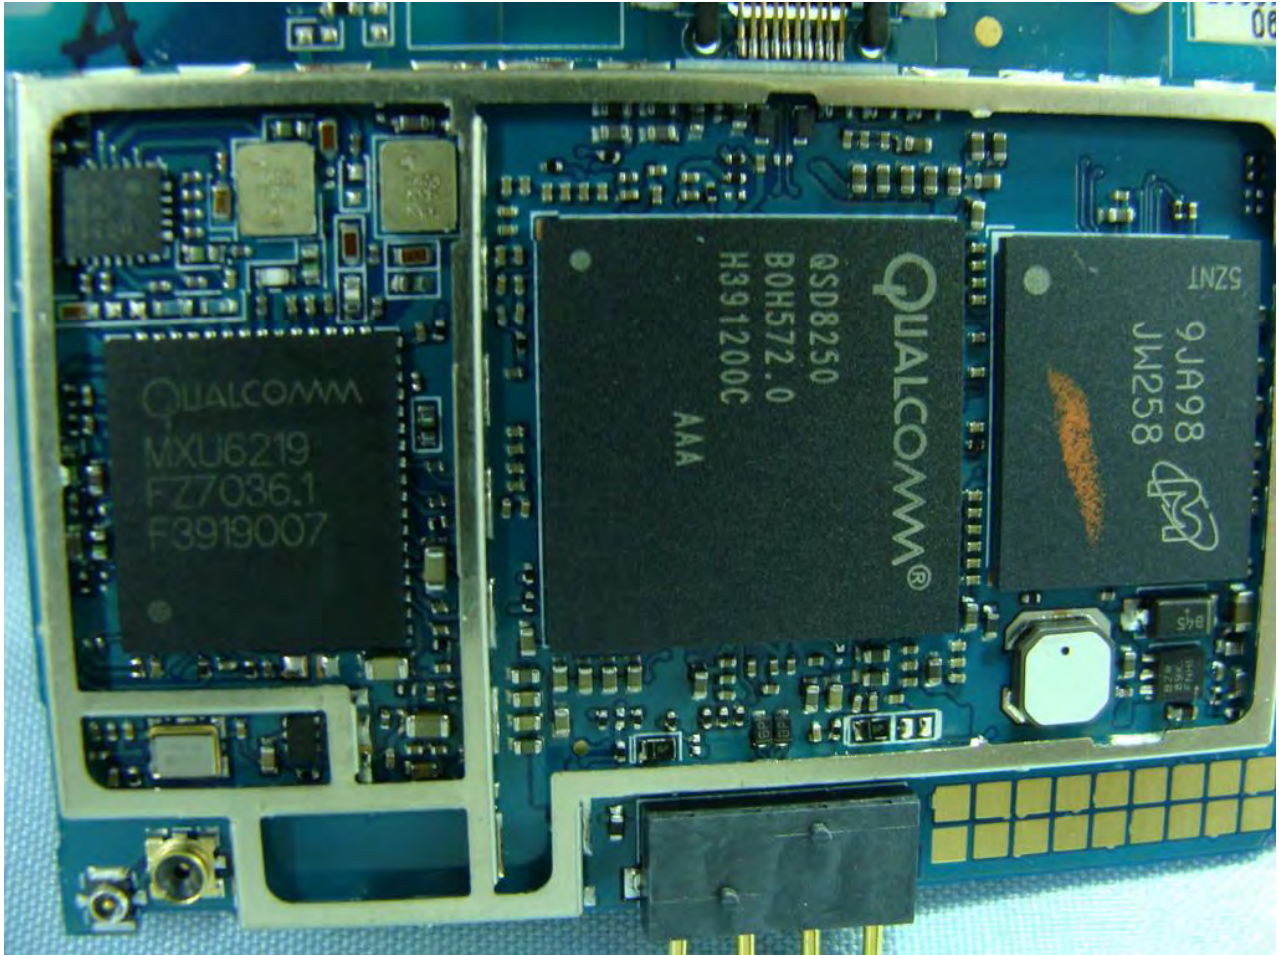

Model Name: S100