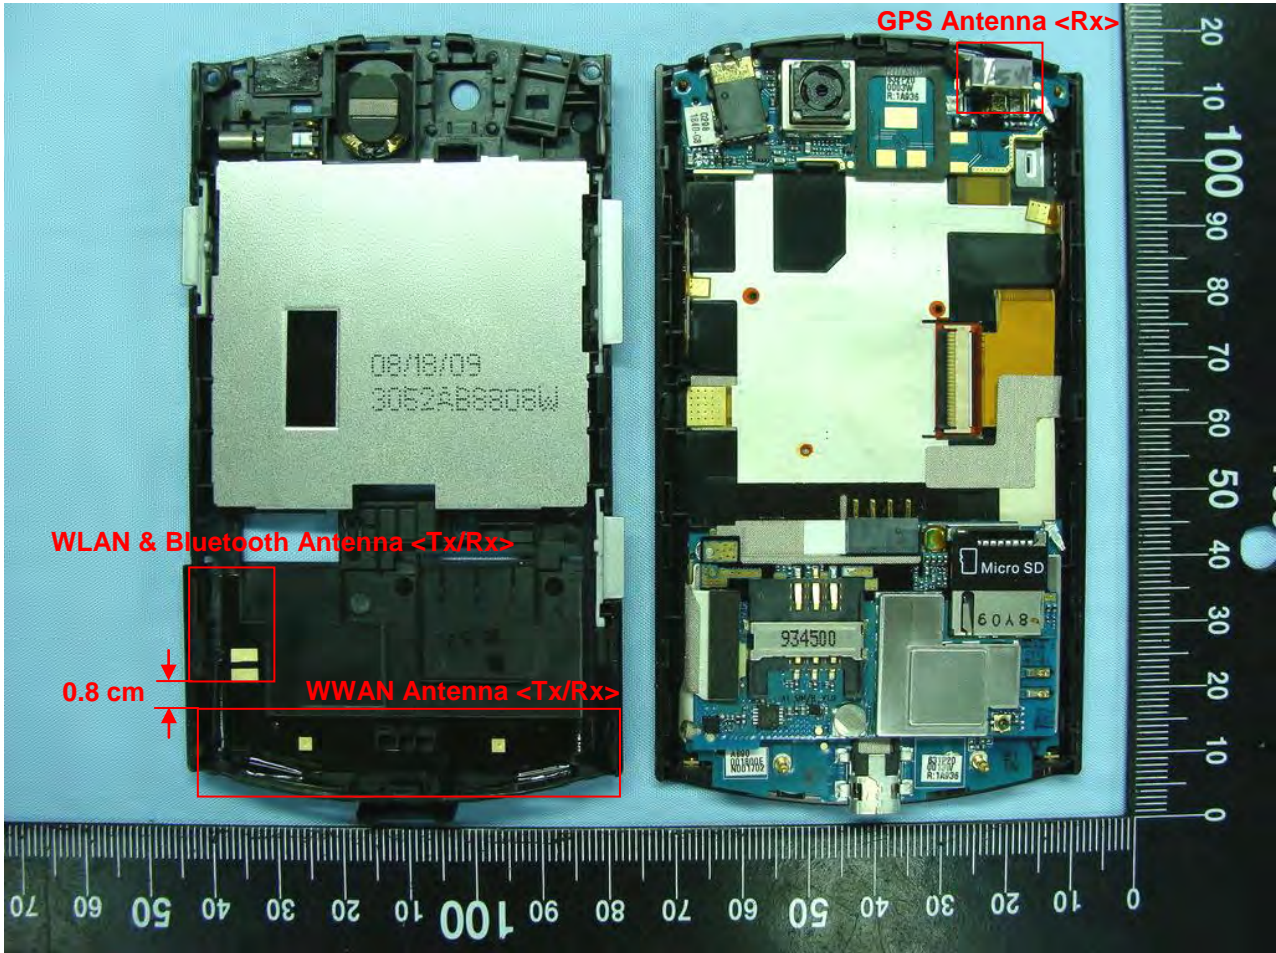

Model Name: S100