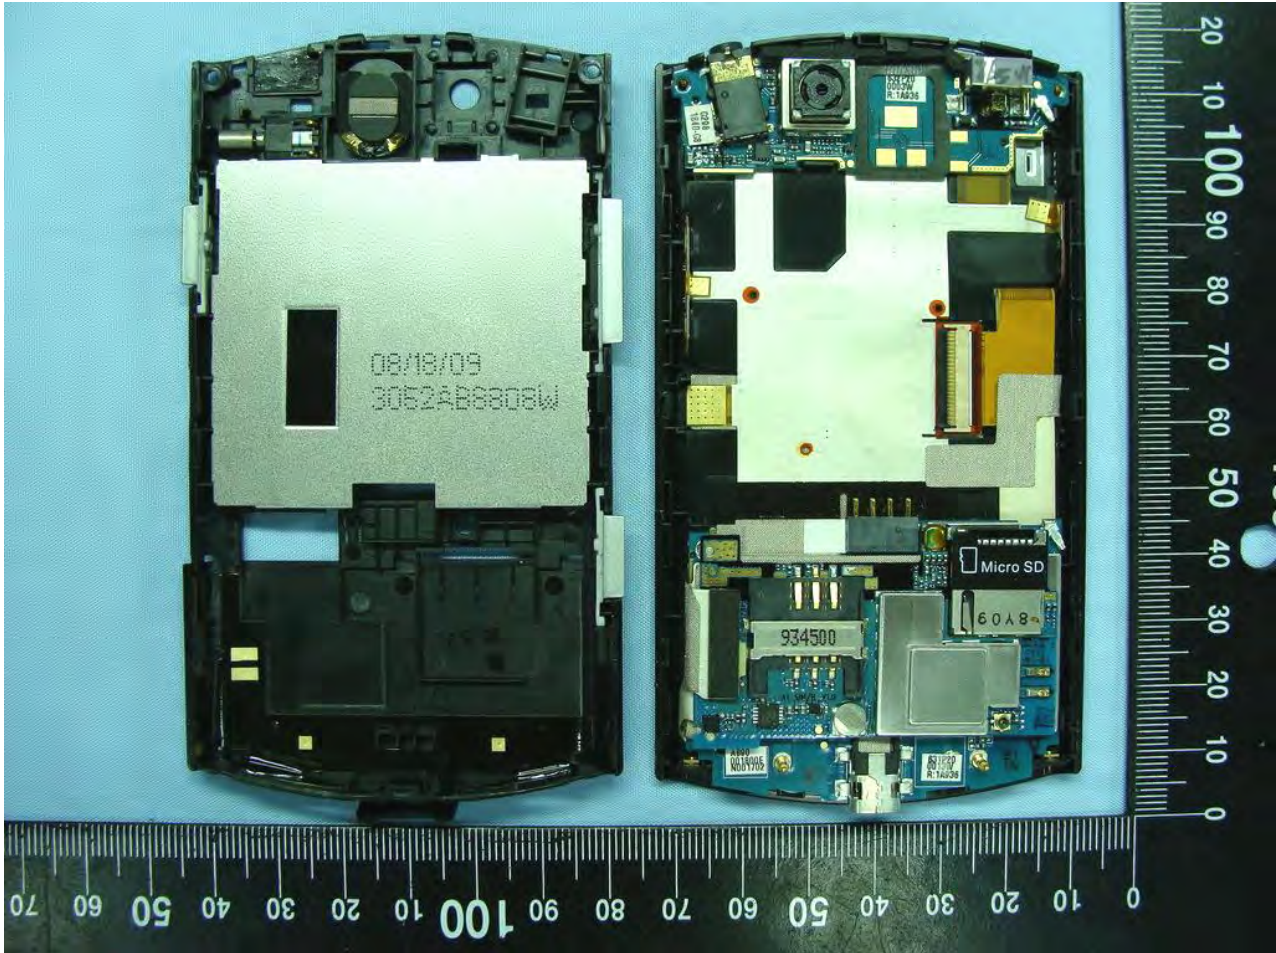

Model Name: S100