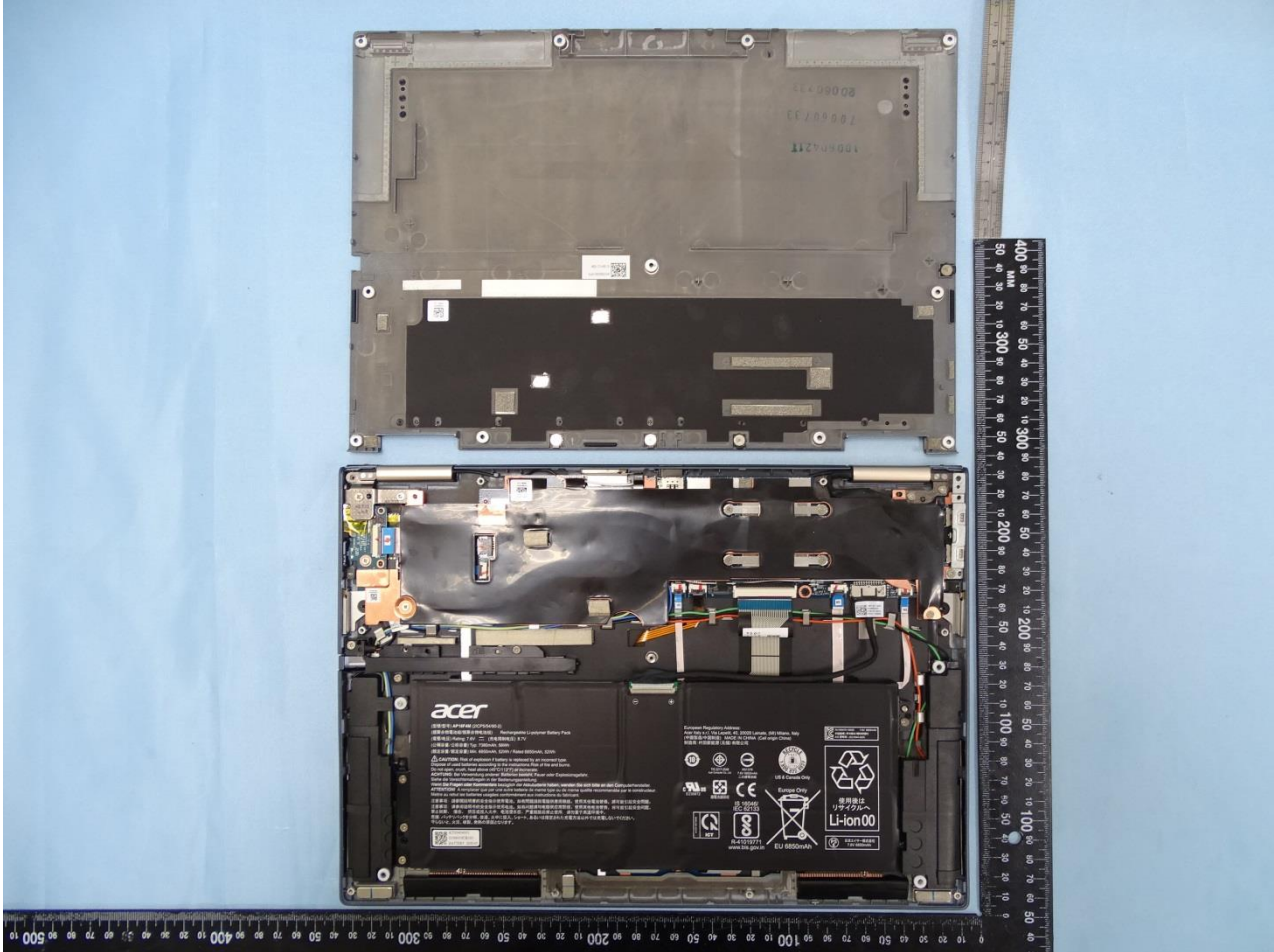

3. Internal Photograph of EUT

Brand Name: ACER / Model Name: N20C7

Brand Name: ACER / Model Name: N20C7

Brand Name: ACER / Model Name: N20C7

Brand Name: ACER / Model Name: N20C7

Brand Name: ACER / Model Name: N20C7

Brand Name: ACER / Model Name: N20C7

Brand Name: ACER / Model Name: N20C7

Brand Name: ACER / Model Name: N20C7

Brand Name: ACER / Model Name: N20C7

WWAN Module

Brand Name: ACER / Model Name: N20C7

Brand Name: ACER / Model Name: N20C7

WLAN Module

Brand Name: ACER / Model Name: N20C7

WWAN Tx1 Antenna

Brand Name: ACER / Model Name: N20C7

WWAN Rx1Antenna

Brand Name: ACER / Model Name: N20C7

WWAN Rx2 and GPS Antenna

Brand Name: ACER / Model Name: N20C7