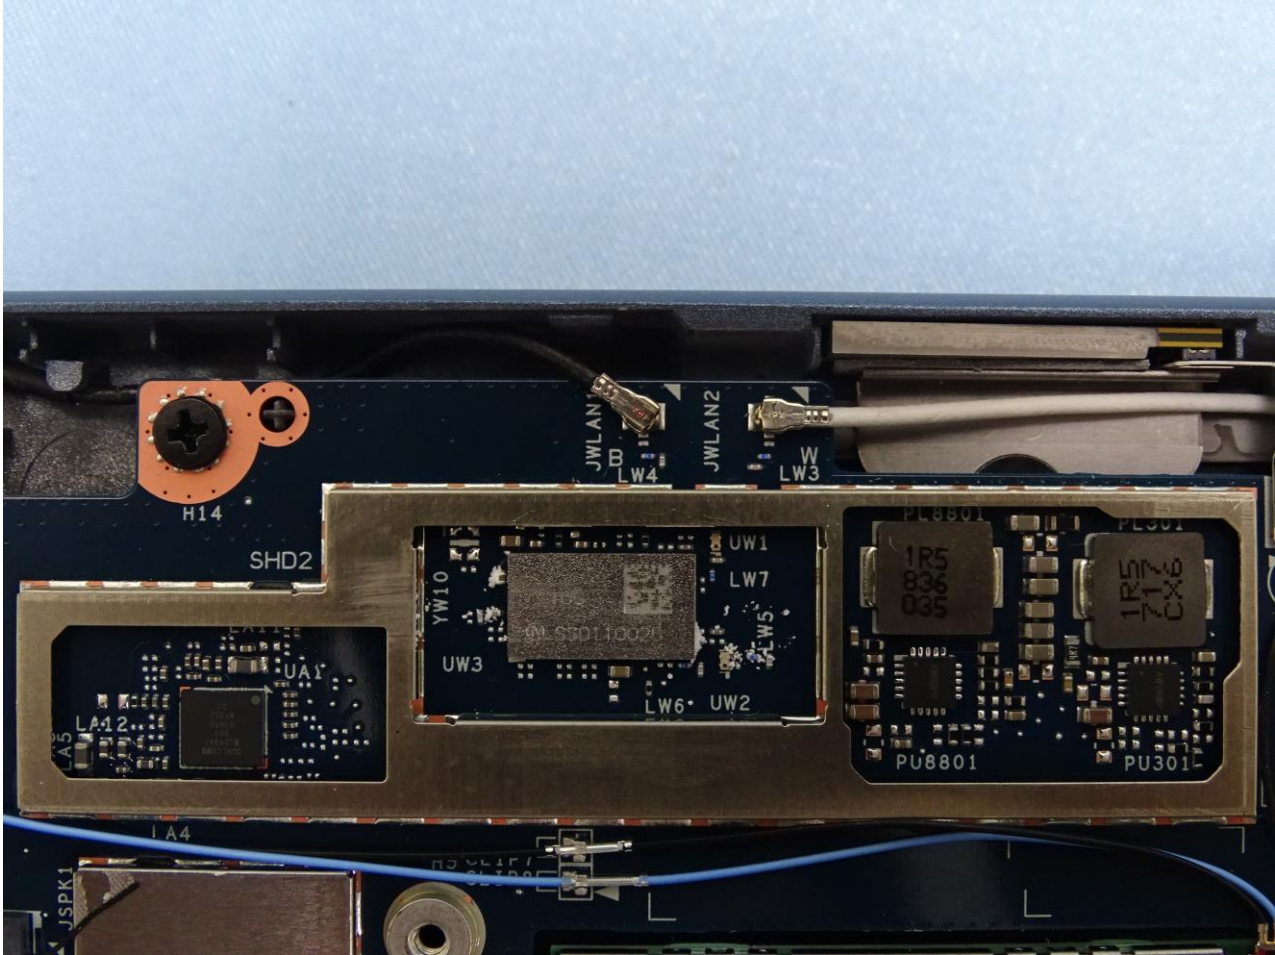

3. Internal Photograph of EUT

Brand Name: ACER / Model Name: N20C7

Brand Name: ACER / Model Name: N20C7

Brand Name: ACER / Model Name: N20C7

Brand Name: ACER / Model Name: N20C7

Brand Name: ACER / Model Name: N20C7

Brand Name: ACER / Model Name: N20C7

Brand Name: ACER / Model Name: N20C7

Brand Name: ACER / Model Name: N20C7

Brand Name: ACER / Model Name: N20C7

WWAN Module

Brand Name: ACER / Model Name: N20C7

Brand Name: ACER / Model Name: N20C7

WLAN Module

Brand Name: ACER / Model Name: N20C7

WWAN Tx1 Antenna

Brand Name: ACER / Model Name: N20C7

WWAN Rx1Antenna

Brand Name: ACER / Model Name: N20C7

WWAN Rx2 and GPS Antenna

Brand Name: ACER / Model Name: N20C7