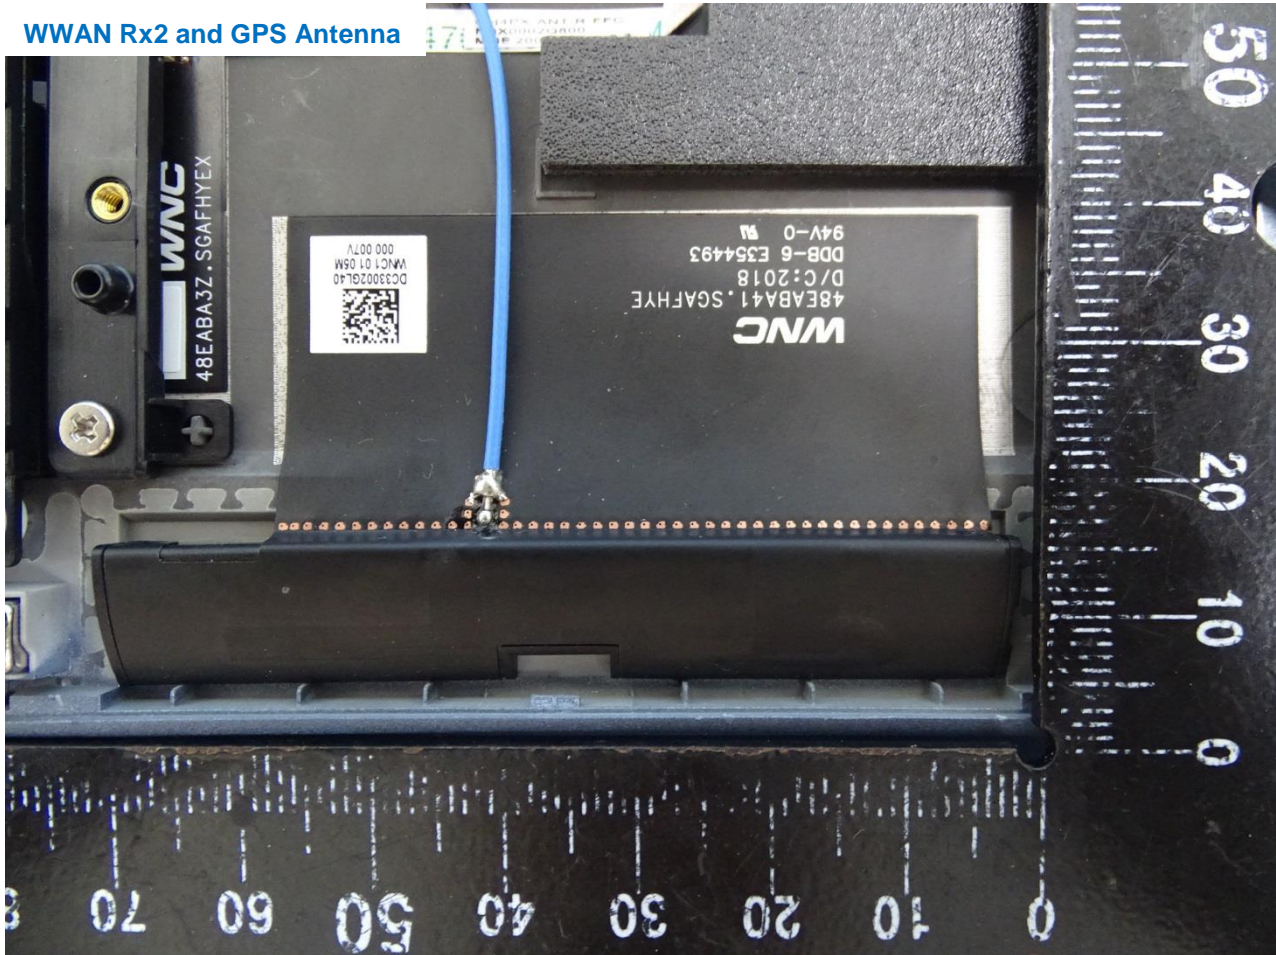

WLAN Module

Brand Name: ACER / Model Name: N20C7

WWAN Tx1 Antenna

Brand Name: ACER / Model Name: N20C7

WWAN Rx1Antenna

Brand Name: ACER / Model Name: N20C7

WWAN Rx2 and GPS Antenna

Brand Name: ACER / Model Name: N20C7