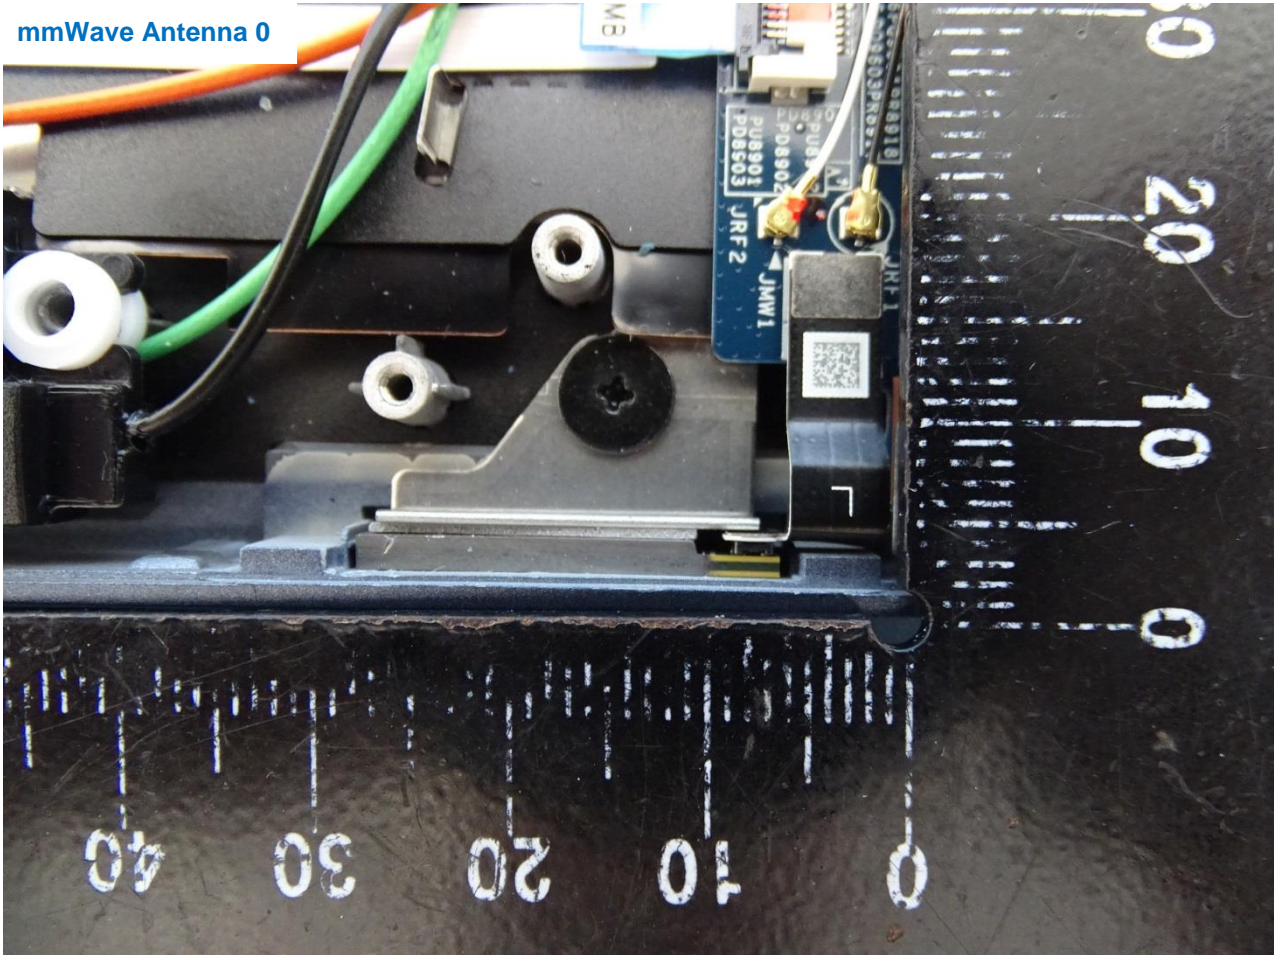

Bluetooth and WLAN Main Antenna

Brand Name: ACER / Model Name: N20C7

Brand Name: ACER / Model Name: N20C7

WLAN Aux. Antenna

Brand Name: ACER / Model Name: N20C7

Brand Name: ACER / Model Name: N20C7

mmWave Antenna 0