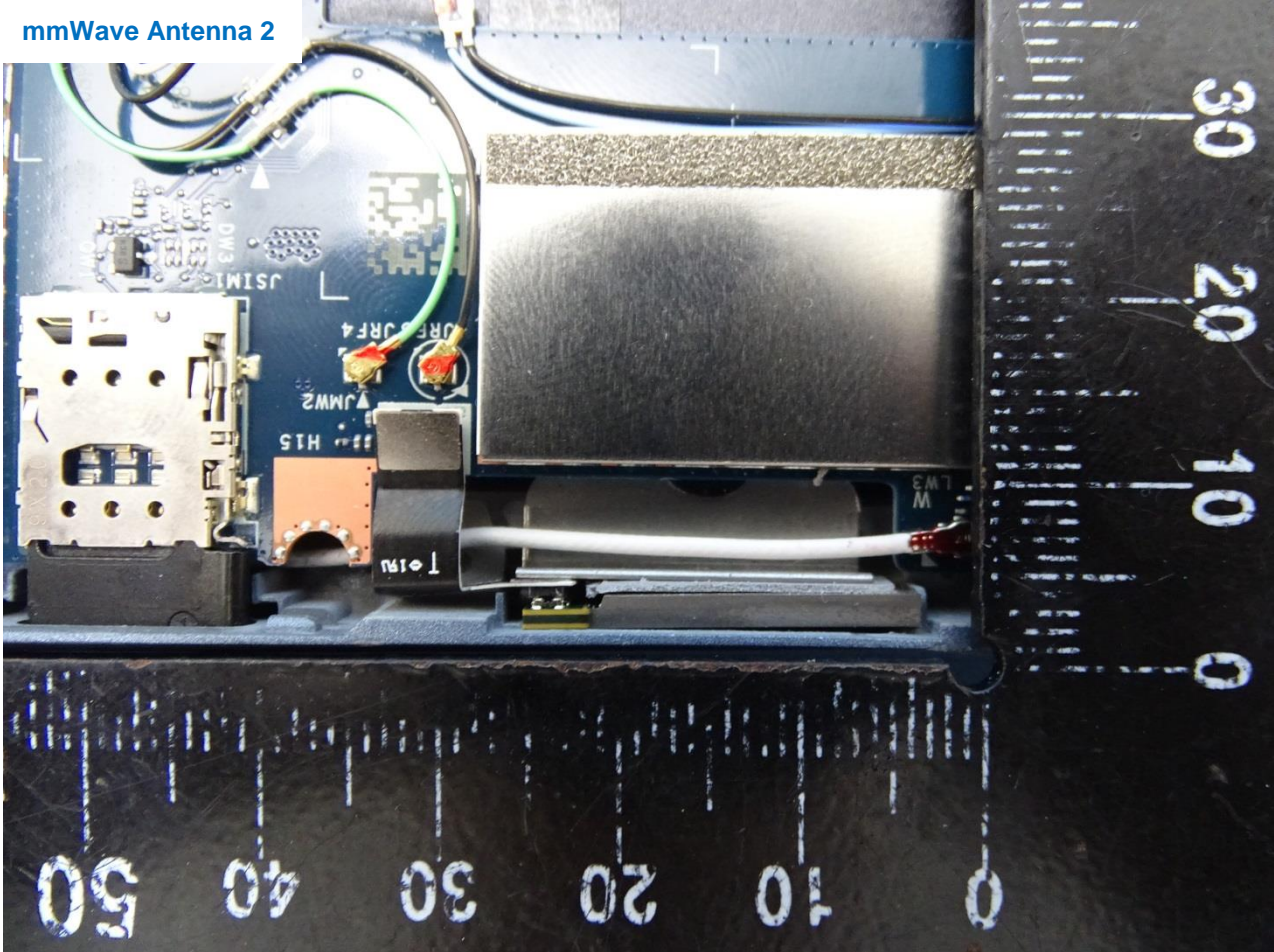

Brand Name: ACER / Model Name: N20C7

mmWave Antenna 2

————THE END————