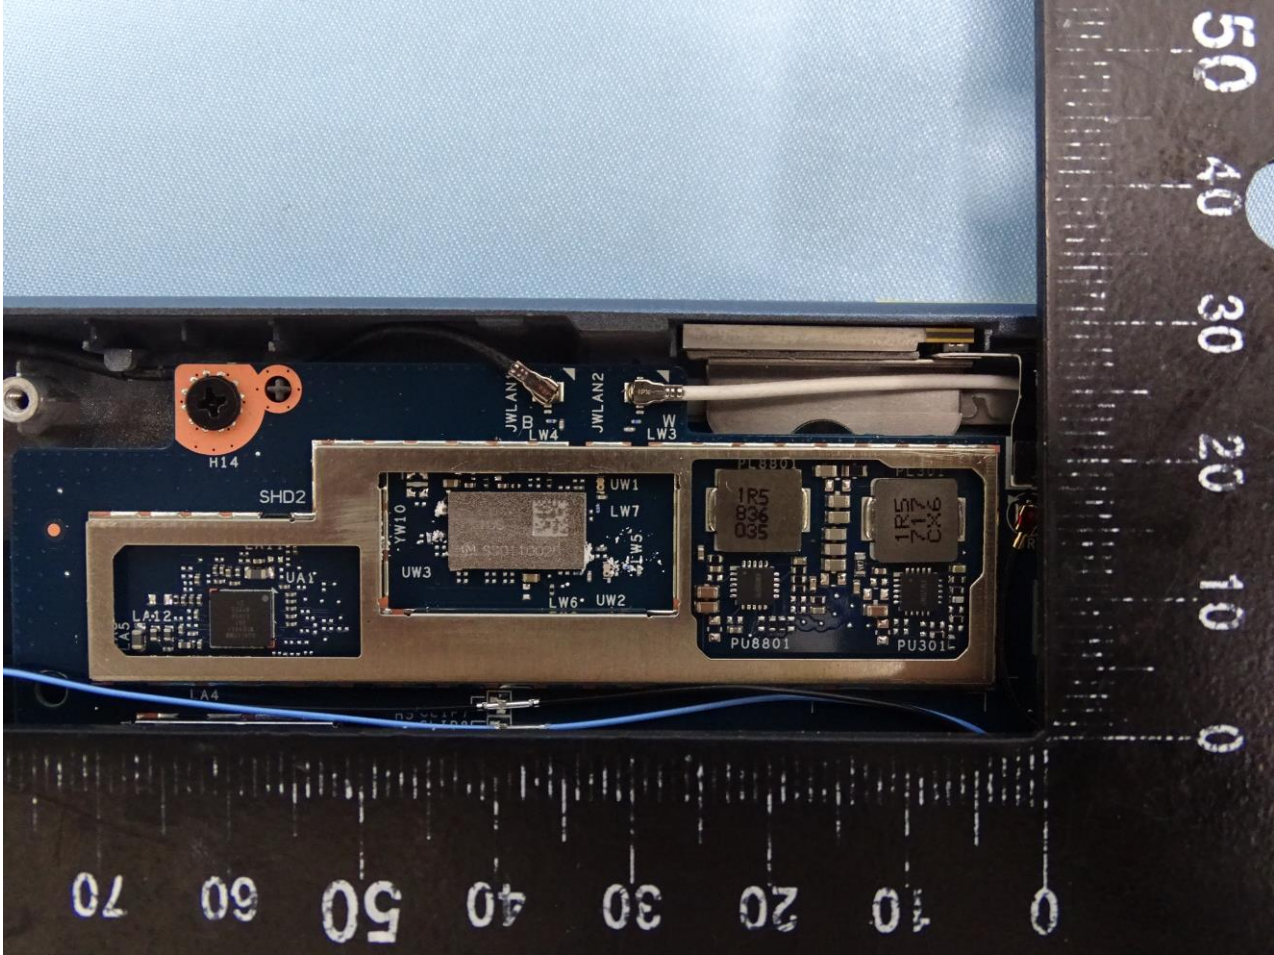

3. Internal Photograph of EUT

Brand Name: ACER / Model Name: N20C7

Brand Name: ACER / Model Name: N20C7

Brand Name: ACER / Model Name: N20C7

Brand Name: ACER / Model Name: N20C7

Brand Name: ACER / Model Name: N20C7

Brand Name: ACER / Model Name: N20C7

Brand Name: ACER / Model Name: N20C7

Brand Name: ACER / Model Name: N20C7

Brand Name: ACER / Model Name: N20C7

WWAN Module

Brand Name: ACER / Model Name: N20C7

Brand Name: ACER / Model Name: N20C7

WLAN Module

Brand Name: ACER / Model Name: N20C7

WWAN Tx1 Antenna

Brand Name: ACER / Model Name: N20C7

WWAN Rx1Antenna

Brand Name: ACER / Model Name: N20C7

WWAN Rx2 and GPS Antenna

Brand Name: ACER / Model Name: N20C7