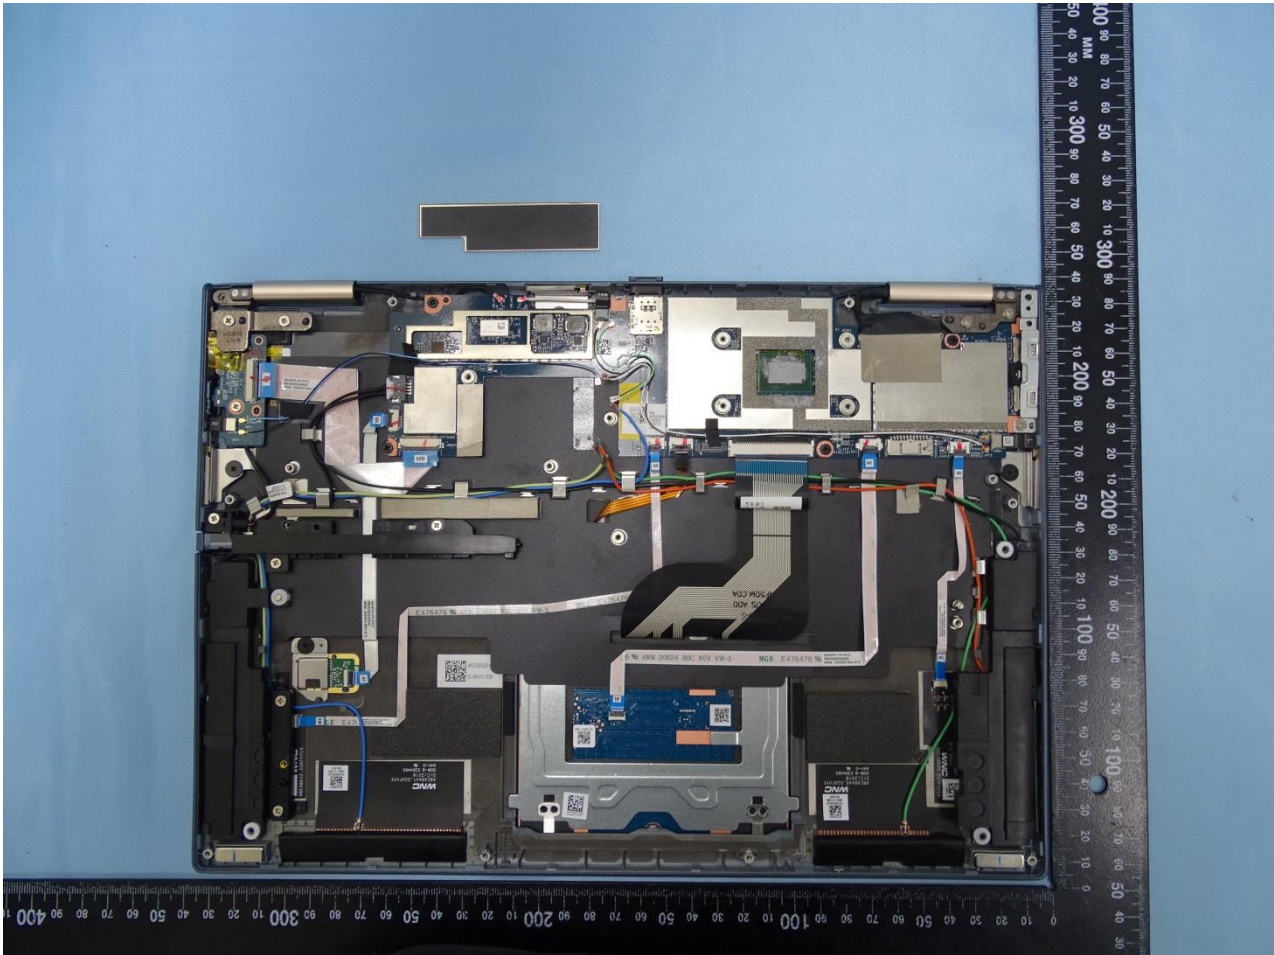

3. Internal Photograph of EUT

Brand Name: ACER / Model Name: N20C7

Brand Name: ACER / Model Name: N20C7

Brand Name: ACER / Model Name: N20C7

Brand Name: ACER / Model Name: N20C7

Brand Name: ACER / Model Name: N20C7

Brand Name: ACER / Model Name: N20C7

Brand Name: ACER / Model Name: N20C7

Brand Name: ACER / Model Name: N20C7

Brand Name: ACER / Model Name: N20C7

WWAN Module

Brand Name: ACER / Model Name: N20C7

Brand Name: ACER / Model Name: N20C7

WLAN Module

Brand Name: ACER / Model Name: N20C7

WWAN Tx1 Antenna

Brand Name: ACER / Model Name: N20C7

WWAN Rx1Antenna

Brand Name: ACER / Model Name: N20C7

WWAN Rx2 and GPS Antenna

Brand Name: ACER / Model Name: N20C7