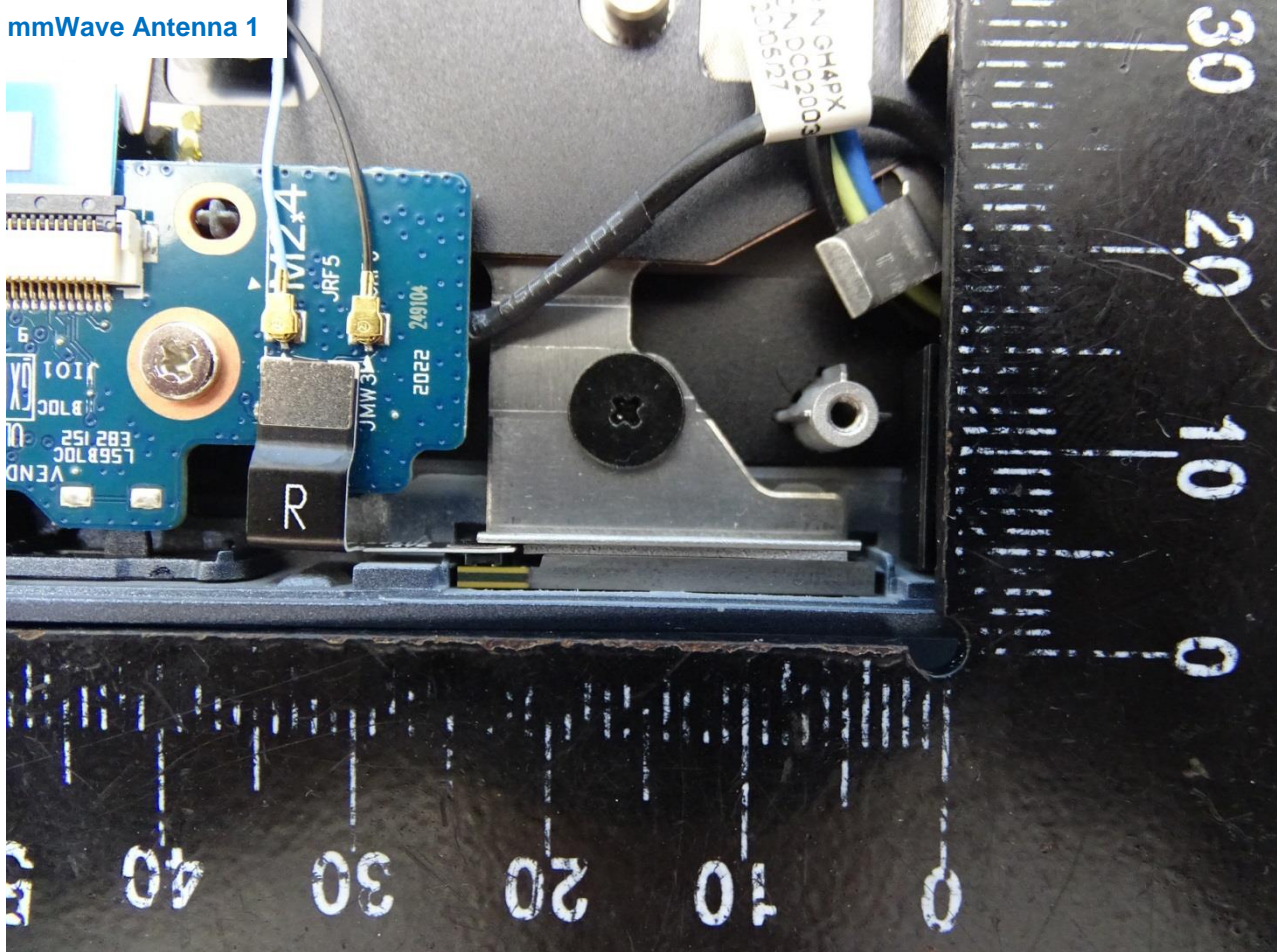

Brand Name: ACER / Model Name: N20C7