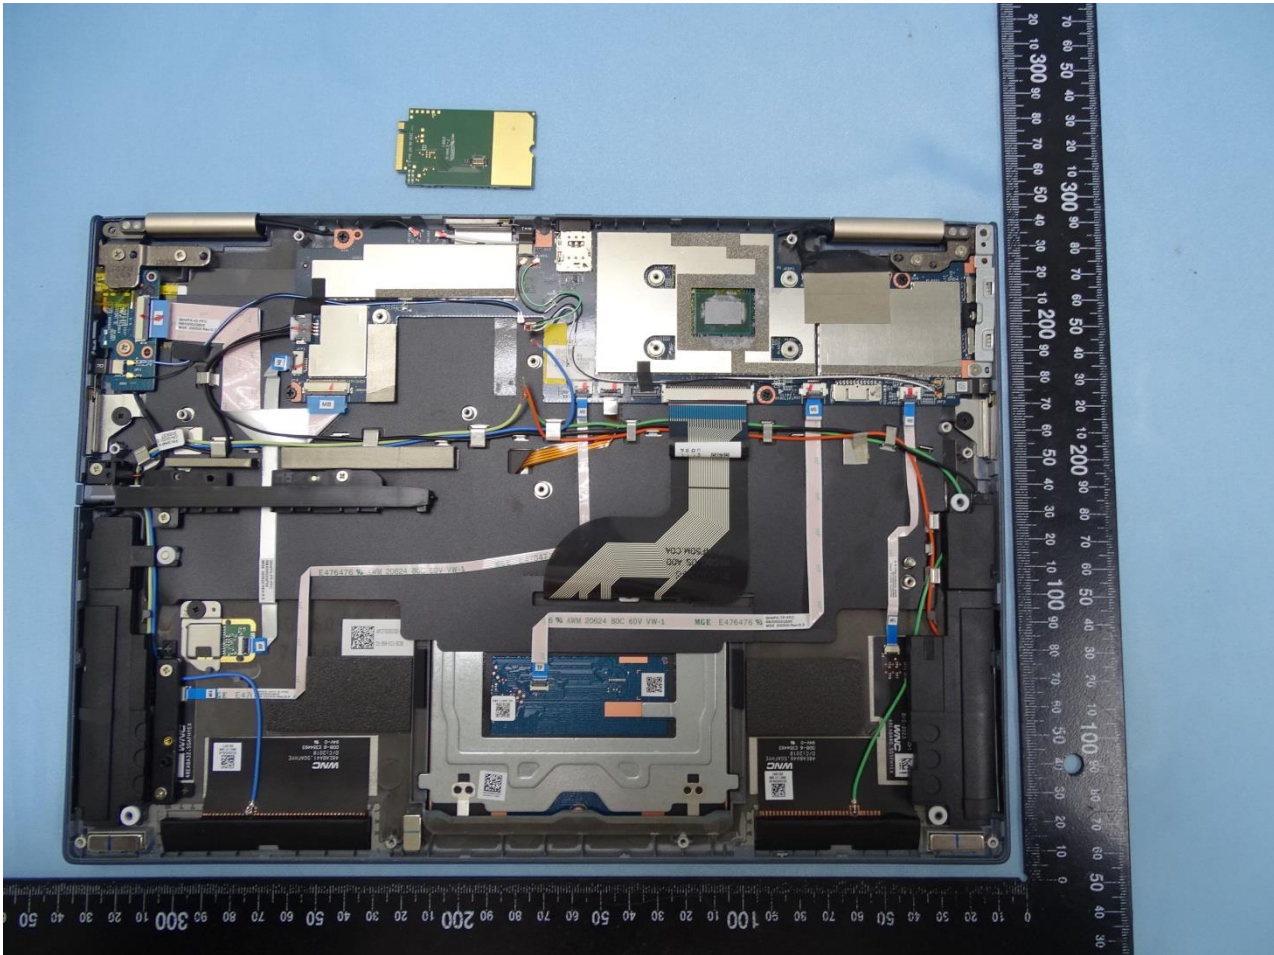

3. Internal Photograph of EUT

Brand Name: ACER / Model Name: N20C7

Brand Name: ACER / Model Name: N20C7

Brand Name: ACER / Model Name: N20C7

Brand Name: ACER / Model Name: N20C7

Brand Name: ACER / Model Name: N20C7

Brand Name: ACER / Model Name: N20C7

Brand Name: ACER / Model Name: N20C7

Brand Name: ACER / Model Name: N20C7

Brand Name: ACER / Model Name: N20C7

WWAN Module

Brand Name: ACER / Model Name: N20C7

Brand Name: ACER / Model Name: N20C7

WLAN Module

Brand Name: ACER / Model Name: N20C7

WWAN Tx1 Antenna

Brand Name: ACER / Model Name: N20C7

WWAN Rx1Antenna

Brand Name: ACER / Model Name: N20C7

WWAN Rx2 and GPS Antenna

Brand Name: ACER / Model Name: N20C7