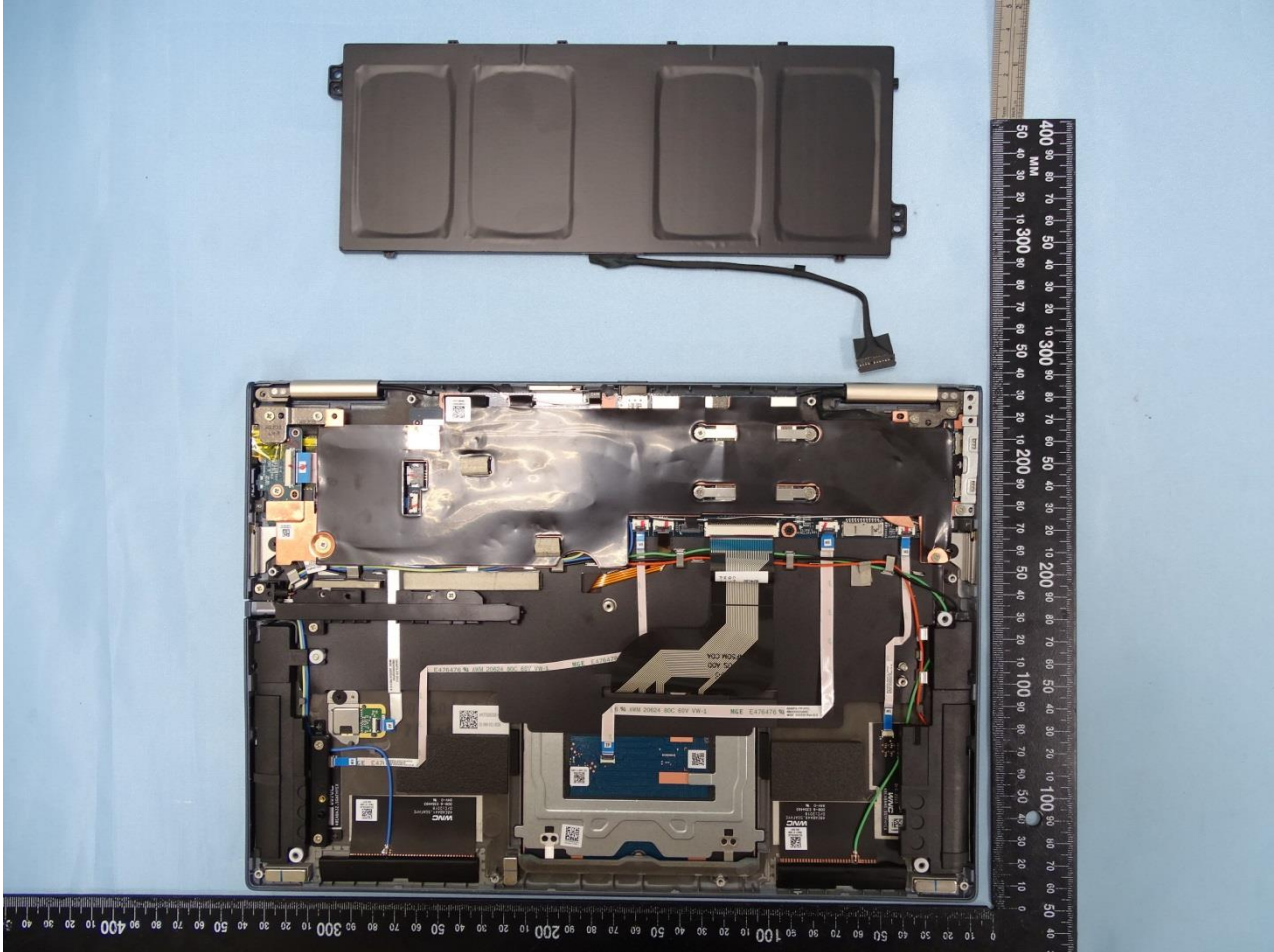

3. Internal Photograph of EUT

Brand Name: ACER / Model Name: N20C7

Brand Name: ACER / Model Name: N20C7

Brand Name: ACER / Model Name: N20C7

Brand Name: ACER / Model Name: N20C7

Brand Name: ACER / Model Name: N20C7

Brand Name: ACER / Model Name: N20C7

Brand Name: ACER / Model Name: N20C7

Brand Name: ACER / Model Name: N20C7

Brand Name: ACER / Model Name: N20C7

WWAN Module

Brand Name: ACER / Model Name: N20C7

Brand Name: ACER / Model Name: N20C7

WLAN Module

Brand Name: ACER / Model Name: N20C7

WWAN Tx1 Antenna

Brand Name: ACER / Model Name: N20C7

WWAN Rx1Antenna

Brand Name: ACER / Model Name: N20C7

WWAN Rx2 and GPS Antenna

Brand Name: ACER / Model Name: N20C7