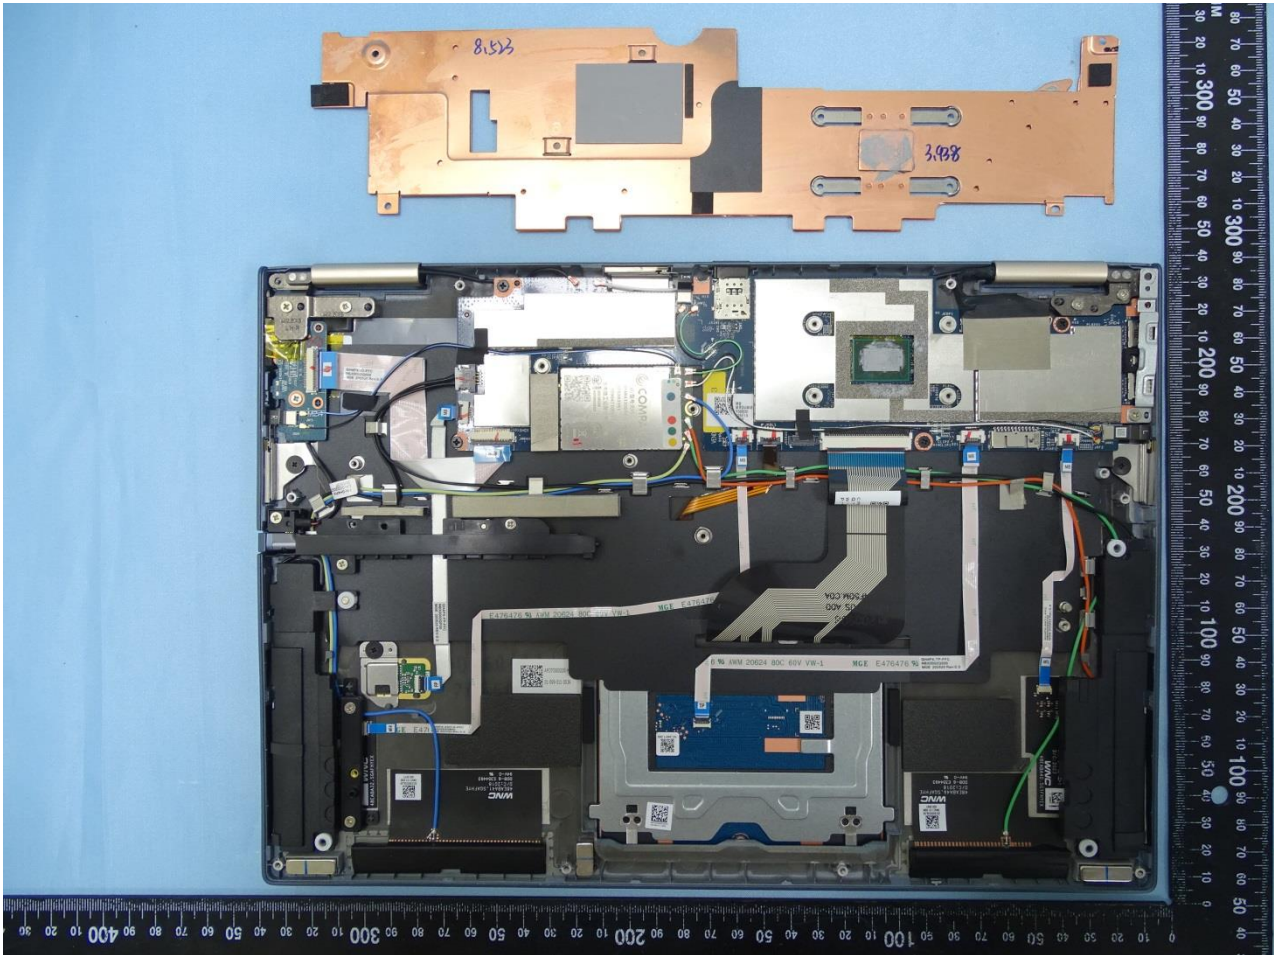

3. Internal Photograph of EUT

Brand Name: ACER / Model Name: N20C7

Brand Name: ACER / Model Name: N20C7

Brand Name: ACER / Model Name: N20C7

Brand Name: ACER / Model Name: N20C7

Brand Name: ACER / Model Name: N20C7

Brand Name: ACER / Model Name: N20C7

Brand Name: ACER / Model Name: N20C7

Brand Name: ACER / Model Name: N20C7

Brand Name: ACER / Model Name: N20C7

WWAN Module

Brand Name: ACER / Model Name: N20C7

Brand Name: ACER / Model Name: N20C7

WLAN Module

Brand Name: ACER / Model Name: N20C7

WWAN Tx1 Antenna

Brand Name: ACER / Model Name: N20C7

WWAN Rx1Antenna

Brand Name: ACER / Model Name: N20C7

WWAN Rx2 and GPS Antenna

Brand Name: ACER / Model Name: N20C7