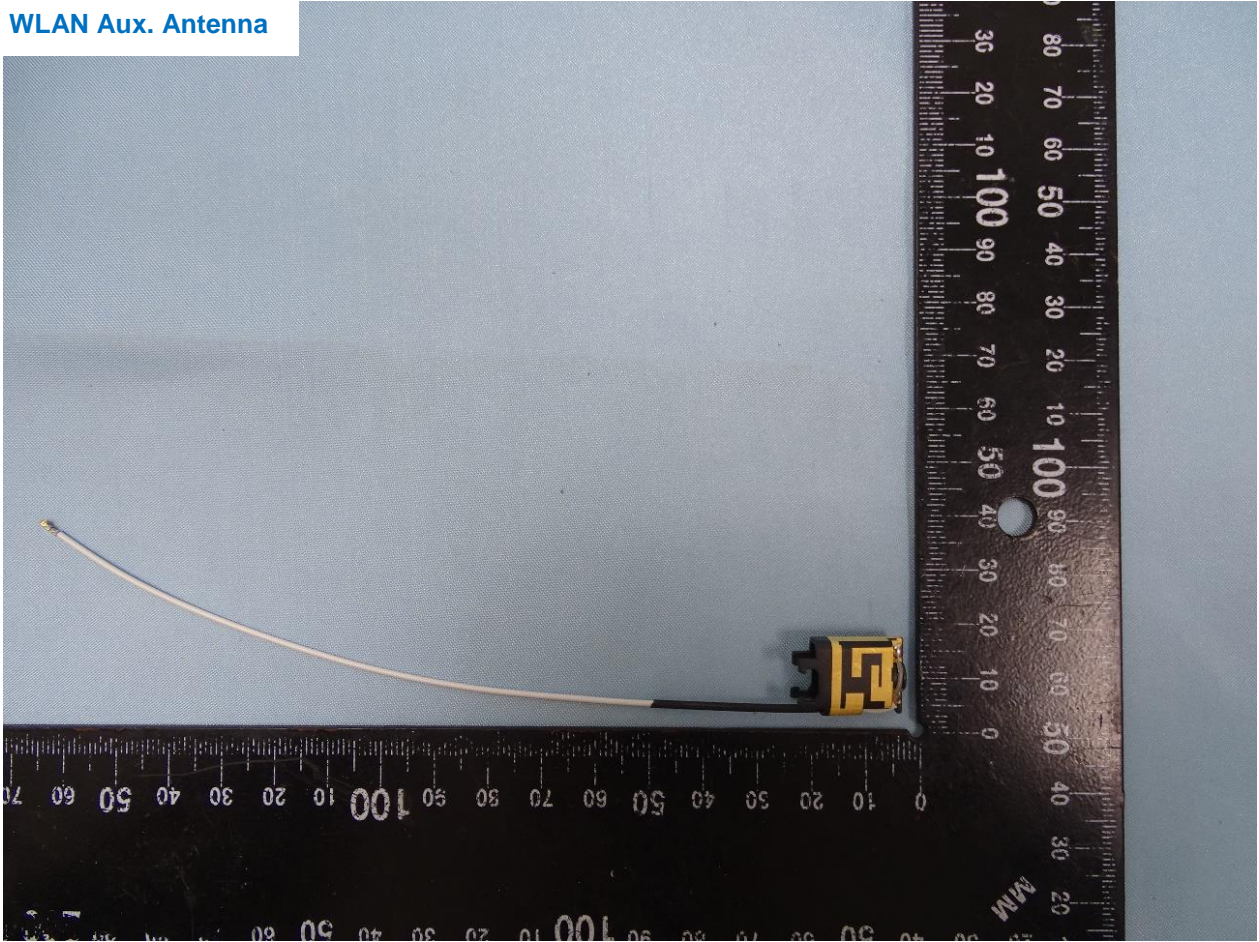

Bluetooth and WLAN Main Antenna

Brand Name: ACER / Model Name: N20C7

Brand Name: ACER / Model Name: N20C7

WLAN Aux. Antenna

Brand Name: ACER / Model Name: N20C7

Brand Name: ACER / Model Name: N20C7

mmWave Antenna 0