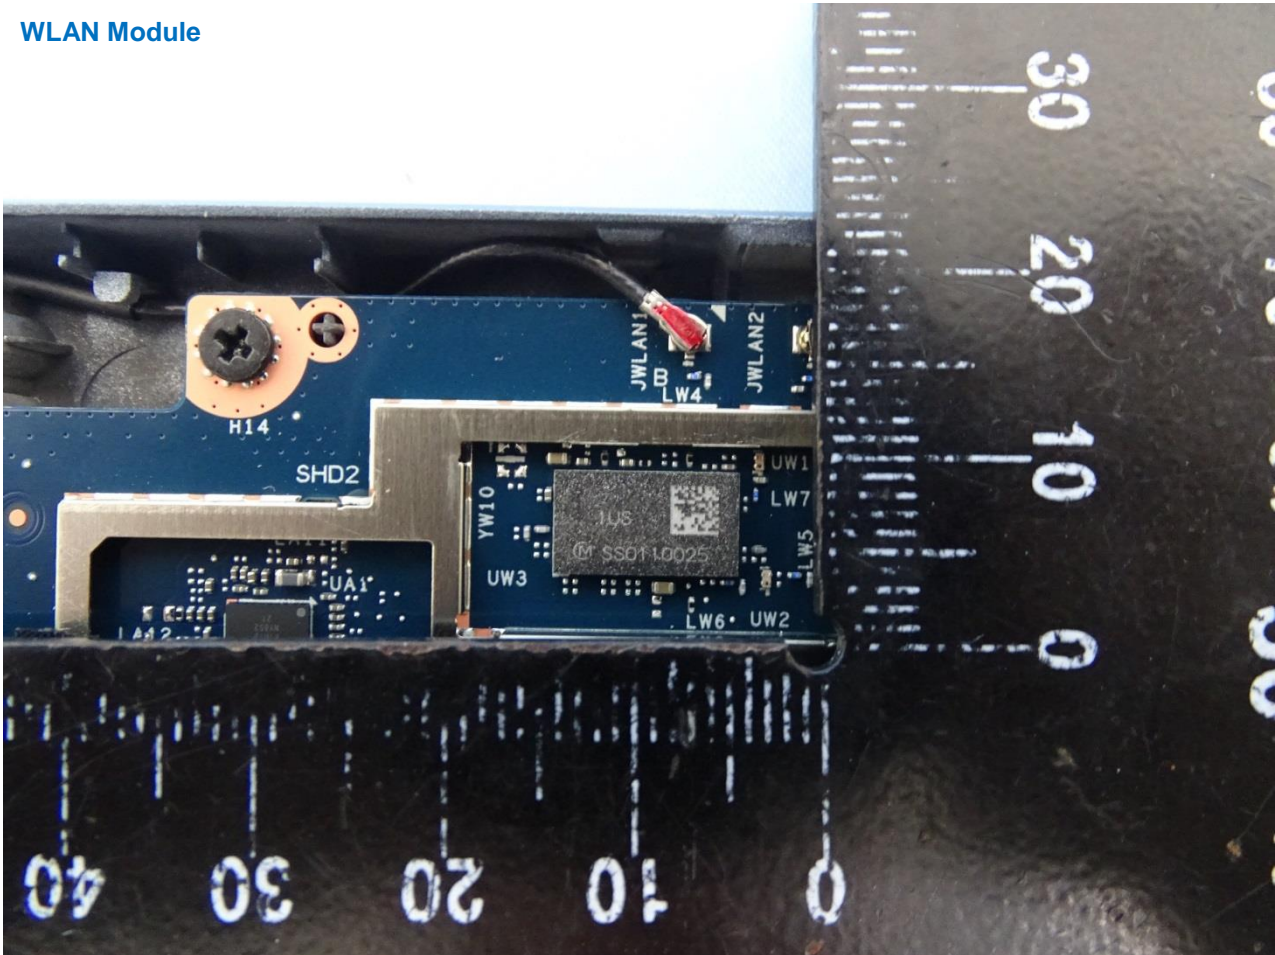

3. Internal Photograph of EUT

Brand Name: ACER / Model Name: N20C7

Brand Name: ACER / Model Name: N20C7

Brand Name: ACER / Model Name: N20C7

Brand Name: ACER / Model Name: N20C7

Brand Name: ACER / Model Name: N20C7

Brand Name: ACER / Model Name: N20C7

Brand Name: ACER / Model Name: N20C7

Brand Name: ACER / Model Name: N20C7

Brand Name: ACER / Model Name: N20C7

WWAN Module

Brand Name: ACER / Model Name: N20C7

Brand Name: ACER / Model Name: N20C7

WLAN Module

Brand Name: ACER / Model Name: N20C7

WWAN Tx1 Antenna

Brand Name: ACER / Model Name: N20C7

WWAN Rx1Antenna

Brand Name: ACER / Model Name: N20C7

WWAN Rx2 and GPS Antenna

Brand Name: ACER / Model Name: N20C7