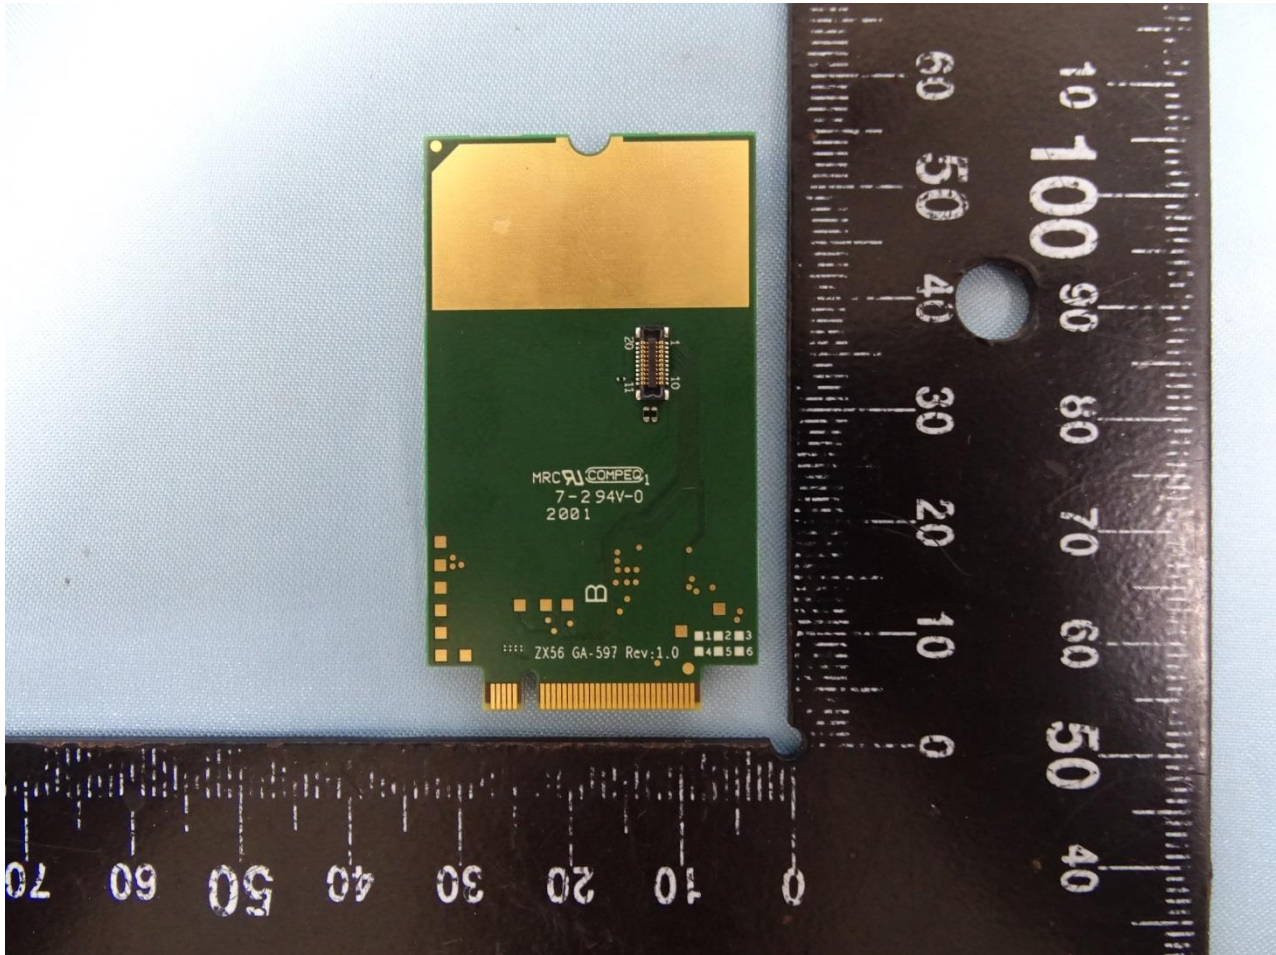

3. Internal Photograph of EUT

Brand Name: ACER / Model Name: N20C7

Brand Name: ACER / Model Name: N20C7

Brand Name: ACER / Model Name: N20C7

Brand Name: ACER / Model Name: N20C7

Brand Name: ACER / Model Name: N20C7

Brand Name: ACER / Model Name: N20C7

Brand Name: ACER / Model Name: N20C7

Brand Name: ACER / Model Name: N20C7

Brand Name: ACER / Model Name: N20C7

WWAN Module

Brand Name: ACER / Model Name: N20C7

Brand Name: ACER / Model Name: N20C7

WLAN Module

Brand Name: ACER / Model Name: N20C7

WWAN Tx1 Antenna

Brand Name: ACER / Model Name: N20C7

WWAN Rx1Antenna

Brand Name: ACER / Model Name: N20C7

WWAN Rx2 and GPS Antenna

Brand Name: ACER / Model Name: N20C7