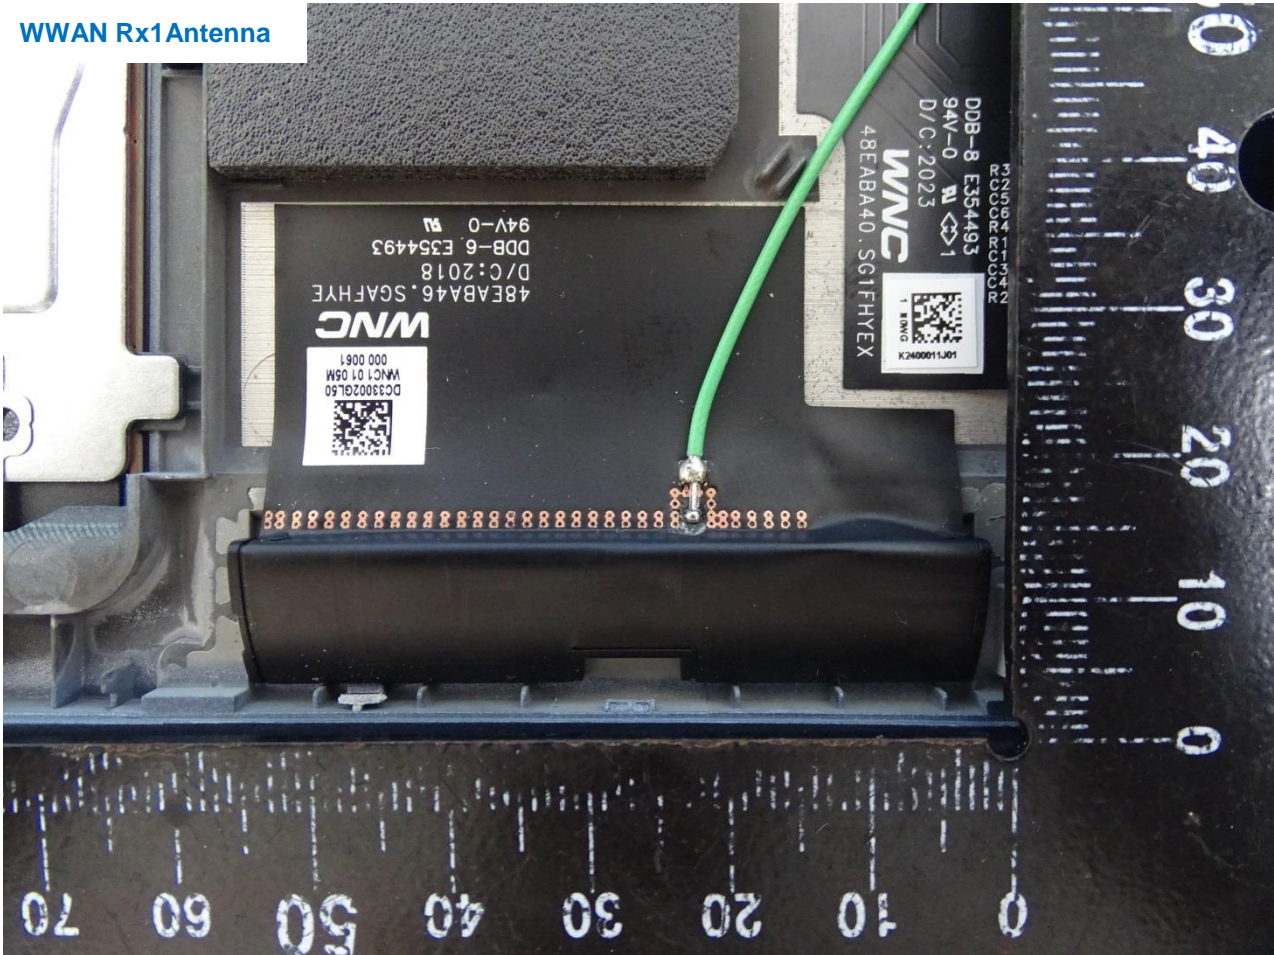

WLAN Module

Brand Name: ACER / Model Name: N20C7

WWAN Tx1 Antenna

Brand Name: ACER / Model Name: N20C7

WWAN Rx1Antenna

Brand Name: ACER / Model Name: N20C7

WWAN Rx2 and GPS Antenna

Brand Name: ACER / Model Name: N20C7