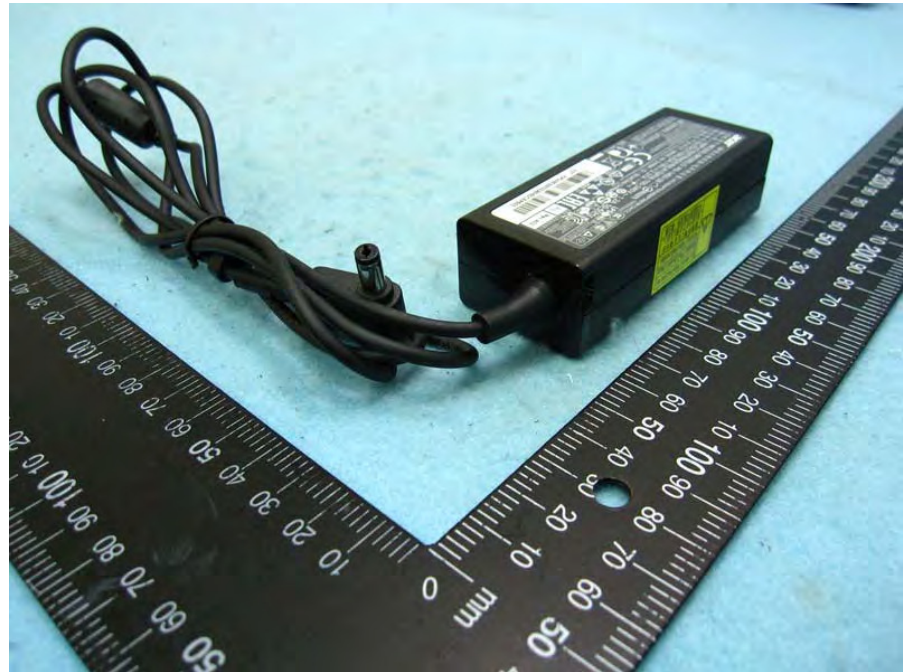

Photographs of EUT

Adapter

Model No.: PA-1450-26

Power cable