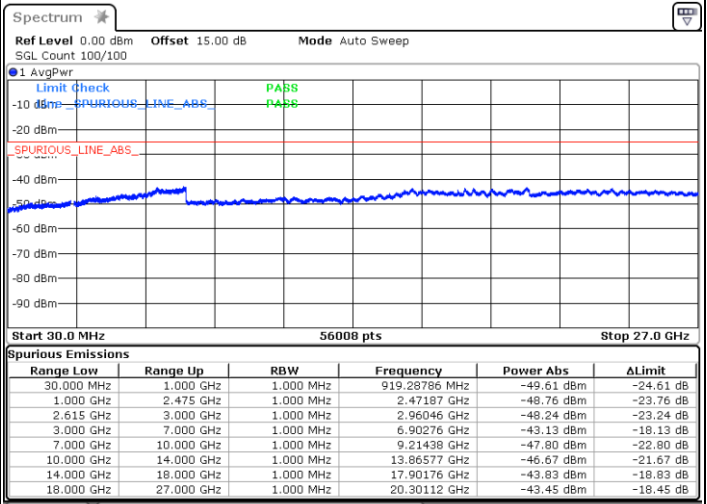

Middle Channel / FullIRB

N/A

Date: 4.JAN.2021 23:23:37

LTE Band 7C / 10MHz+20MHz

64QAM

Highest Channel / 1RB0 and 1RB99

Highest Channel / 1RB49 and 1RB0

Date: 5.JAN.2021 00:18:07

Date: 5.JAN.2021 00:34:59

Highest Channel / FullIRB

N/A

Date: 5.JAN.2021 00:15:46

LTE Band 7C / 15MHz+10MHz

64QAM

Lowest Channel / 1RB0 and 1RB49

Lowest Channel / 1RB74 and 1RB0

Date: 5.JAN.2021 00:49:17

Date: 5.JAN.2021 01:00:22

Lowest Channel / FullRB

N/A

Date: 5.JAN.2021 00:46:56

LTE Band 7C / 15MHz+10MHz

64QAM

Middle Channel / 1RB0 and 1RB49