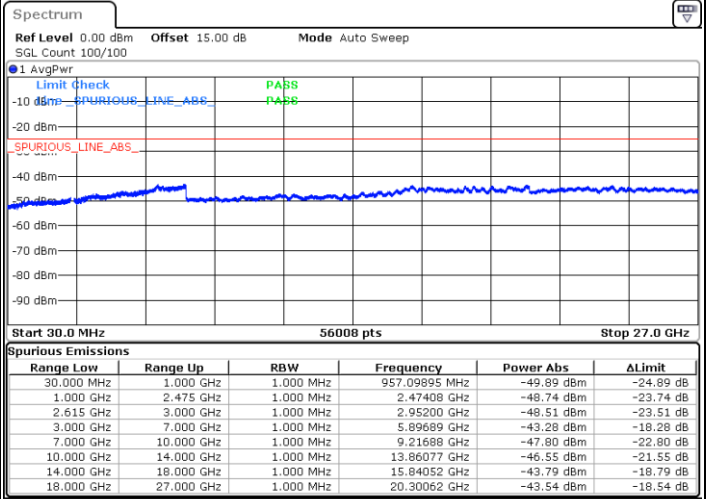

LTE Band 7C / 20MHz+10MHz

16QAM

Lowest Channel / 1RB0 and 1RB49

Lowest Channel / 1RB99 and 1RB0

Date: 4.JAN.2021 05:38:42

Date: 4.JAN.2021 05:48:51

Lowest Channel / FullRB

N/A

Date: 4.JAN.2021 05:31:49

LTE Band 7C / 20MHz+10MHz

16QAM

Middle Channel / 1RB0 and 1RB49

Middle Channel / 1RB99 and 1RB0

Date: 4.JAN.2021 05:58:10

Date: 4.JAN.2021 06:02:01

Middle Channel / FullIRB

N/A

Date: 4.JAN.2021 05:54:23

LTE Band 7C / 20MHz+10MHz

16QAM

Highest Channel / 1RB0 and 1RB49

Highest Channel / 1RB99 and 1RB0

Date: 4.JAN.2021 19:00:47

Date: 4.JAN.2021 19:11:18

Highest Channel / FullIRB

N/A

Date: 4.JAN.2021 18:55:26

LTE Band 7C / 20MHz+15MHz

16QAM

Lowest Channel / 1RB0 and 1RB74

Lowest Channel / 1RB99 and 1RB0

Date: 4.JAN.2021 04:34:52