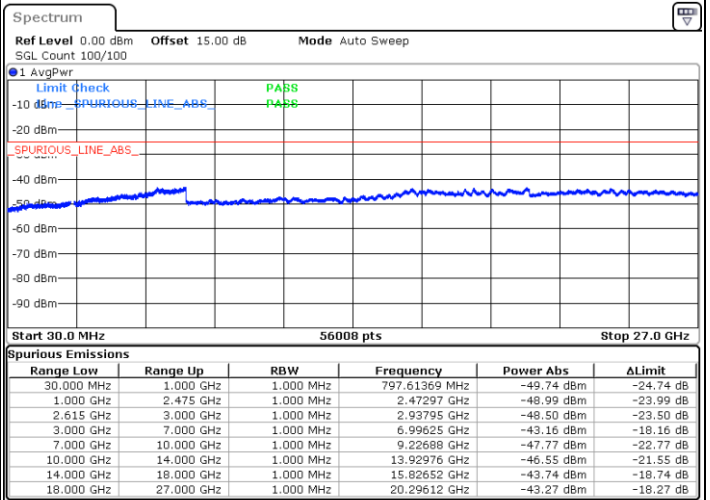

Highest Channel / 1RB0 and 1RB49

Highest Channel / 1RB74 and 1RB0

Date: 5.JAN.2021 01:36:38

Date: 5.JAN.2021 01:49:59

Highest Channel / FullIRB

N/A

Date: 5.JAN.2021 01:33:51

LTE Band 7C / 15MHz+15MHz

LTE Band 7C / 15MHz+15MHz

64QAM

Middle Channel / 1RB0 and 1RB74

Middle Channel / 1RB74 and 1RB0

Date: 4.JAN.2021 21:19:24

Date: 4.JAN.2021 21:35:46

Middle Channel / FullRB

N/A

Date: 4.JAN.2021 21:07:10

LTE Band 7C / 15MHz+15MHz

64QAM

Highest Channel / 1RB0 and 1RB74

Highest Channel / 1RB74 and 1RB0

Date: 4.JAN.2021 21:52:04

Date: 4.JAN.2021 22:04:02

Highest Channel / FullIRB