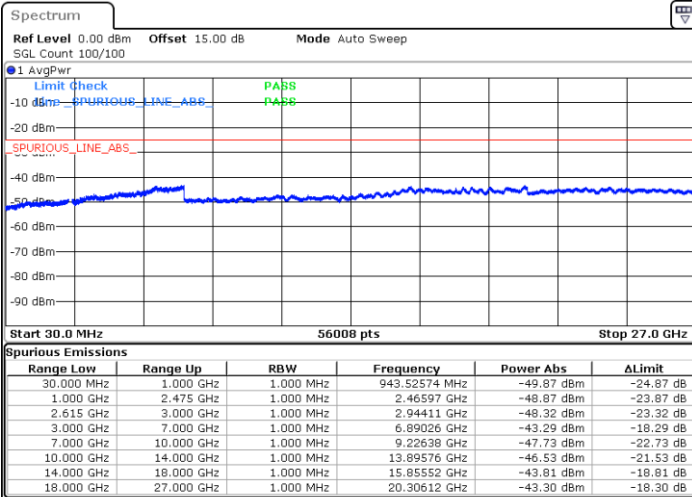

Lowest Channel / 1RB99 and 1RB0

Date: 4.JAN.2021 05:40:51

Date: 4.JAN.2021 05:50:50

Lowest Channel / FullRB

N/A

Date: 4.JAN.2021 05:33:48

LTE Band 7C / 20MHz+10MHz

64QAM

Middle Channel / 1RB0 and 1RB49

Middle Channel / 1RB99 and 1RB0

Date: 4.JAN.2021 05:56:53

Date: 4.JAN.2021 06:05:40

Middle Channel / FullIRB

N/A

Date: 4.JAN.2021 05:55:43

LTE Band 7C / 20MHz+10MHz

64QAM

Highest Channel / 1RB0 and 1RB49

Highest Channel / 1RB99 and 1RB0

Date: 4.JAN.2021 18:59:09

Date: 4.JAN.2021 19:15:23

Highest Channel / FullIRB

N/A

Date: 4.JAN.2021 18:57:27

LTE Band 7C / 20MHz+15MHz

64QAM

Lowest Channel / 1RB0 and 1RB74

Lowest Channel / 1RB99 and 1RB0

Date: 4.JAN.2021 04:32:55

Date: 4.JAN.2021 04:45:56

Lowest Channel / FullRB

N/A