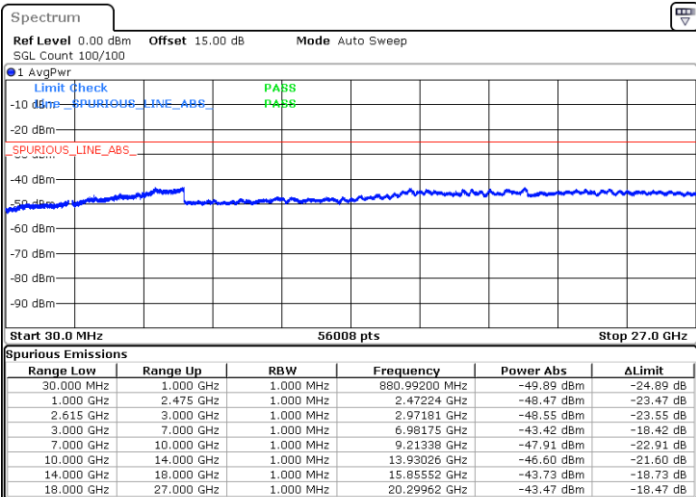

LTE Band 7C / 15MHz+15MHz

64QAM

Middle Channel / 1RB0 and 1RB74

Middle Channel / 1RB74 and 1RB0

Date: 4.JAN.2021 21:19:24

Date: 4.JAN.2021 21:35:46

Middle Channel / FullRB

N/A

Date: 4.JAN.2021 21:07:10

LTE Band 7C / 15MHz+15MHz

64QAM

Highest Channel / 1RB0 and 1RB74

Highest Channel / 1RB74 and 1RB0

Date: 4.JAN.2021 21:52:04

Date: 4.JAN.2021 22:04:02

Highest Channel / FullIRB

N/A

Date: 4.JAN.2021 21:49:35

LTE Band 7C / 15MHz+20MHz

64QAM

Lowest Channel / 1RB0 and 1RB99

Lowest Channel / 1RB74 and 1RB0

Date: 4.JAN.2021 19:35:20

Date: 4.JAN.2021 19:46:36