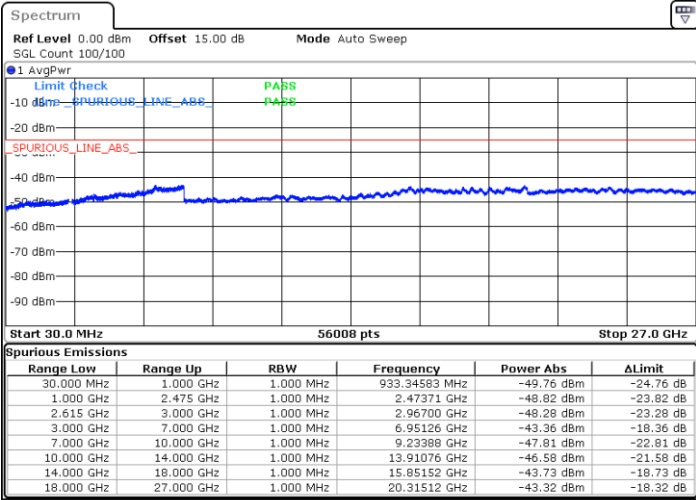

Date: 4.JAN.2021 03:52:26

LTE Band 7C / 10MHz+20MHz

64QAM

Lowest Channel / 1RB0 and 1RB99

Lowest Channel / 1RB49 and 1RB0

Date: 4.JAN.2021 22:28:41

Date: 4.JAN.2021 23:10:21

Lowest Channel / FullRB

N/A

Date: 4.JAN.2021 22:25:04

LTE Band 7C / 10MHz+20MHz

64QAM

MiddleChannel / 1RB0 and 1RB99

Middle Channel / 1RB49 and 1RB0

Date: 4.JAN.2021 23:25:01

Date: 4.JAN.2021 23:32:11

Middle Channel / FullIRB

N/A

Date: 4.JAN.2021 23:23:37

LTE Band 7C / 10MHz+20MHz

64QAM

Highest Channel / 1RB0 and 1RB99

Highest Channel / 1RB49 and 1RB0

Date: 5.JAN.2021 00:18:07

Date: 5.JAN.2021 00:34:59

Highest Channel / FullIRB

N/A

Date: 5.JAN.2021 00:15:46

LTE Band 7C / 15MHz+10MHz

64QAM

Lowest Channel / 1RB0 and 1RB49

Lowest Channel / 1RB74 and 1RB0