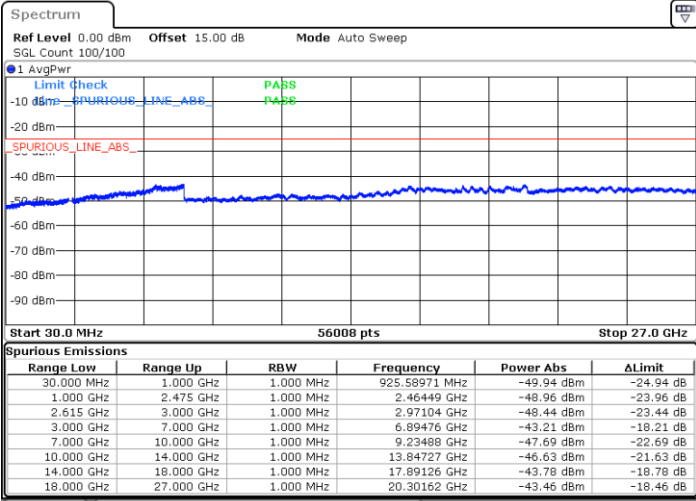

Highest Channel / FullIRB

N/A

Date: 4.JAN.2021 18:55:26

LTE Band 7C / 20MHz+15MHz

16QAM

Lowest Channel / 1RB0 and 1RB74

Lowest Channel / 1RB99 and 1RB0

Date: 4.JAN.2021 04:34:52

Date: 4.JAN.2021 04:42:40

Lowest Channel / FullRB

N/A

Date: 4.JAN.2021 04:28:43

LTE Band 7C / 20MHz+15MHz

16QAM

MiddleChannel / 1RB0 and 1RB74

Middle Channel / 1RB99 and 1RB0

Date: 4.JAN.2021 04:55:30

Date: 4.JAN.2021 04:58:43

Middle Channel / FullIRB

N/A

Date: 4.JAN.2021 04:50:33

LTE Band 7C / 20MHz+15MHz

16QAM

Highest Channel / 1RB0 and 1RB74

Highest Channel / 1RB99 and 1RB0

Date: 4.JAN.2021 05:16:44

Date: 4.JAN.2021 05:23:41

Highest Channel / FullIRB

N/A

Date: 4.JAN.2021 05:11:26

LTE Band 7C / 20MHz+20MHz

16QAM