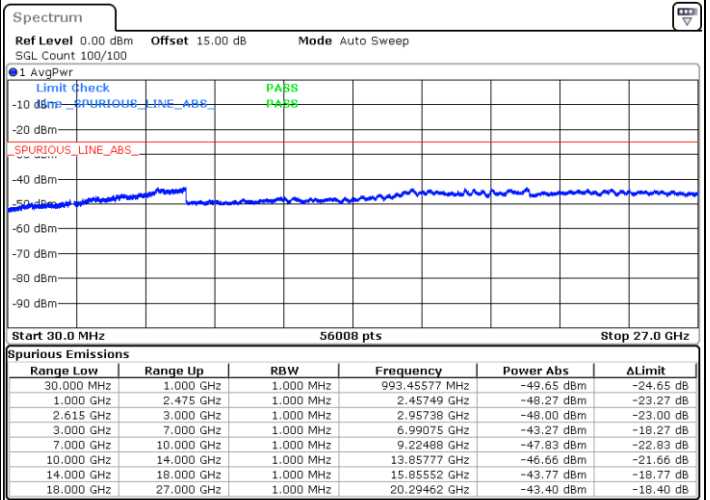

N/A

Date: 4.JAN.2021 05:54:23

LTE Band 7C / 20MHz+10MHz

16QAM

Highest Channel / 1RB0 and 1RB49

Highest Channel / 1RB99 and 1RB0

Date: 4.JAN.2021 19:00:47

Date: 4.JAN.2021 19:11:18

Highest Channel / FullIRB

N/A

Date: 4.JAN.2021 18:55:26

LTE Band 7C / 20MHz+15MHz

16QAM

Lowest Channel / 1RB0 and 1RB74

Lowest Channel / 1RB99 and 1RB0

Date: 4.JAN.2021 04:34:52

Date: 4.JAN.2021 04:42:40

Lowest Channel / FullRB

N/A

Date: 4.JAN.2021 04:28:43

LTE Band 7C / 20MHz+15MHz

16QAM

MiddleChannel / 1RB0 and 1RB74

Middle Channel / 1RB99 and 1RB0

Date: 4.JAN.2021 04:55:30

Date: 4.JAN.2021 04:58:43

Middle Channel / FullIRB

N/A

Date: 4.JAN.2021 04:50:33

LTE Band 7C / 20MHz+15MHz

16QAM

Highest Channel / 1RB0 and 1RB74