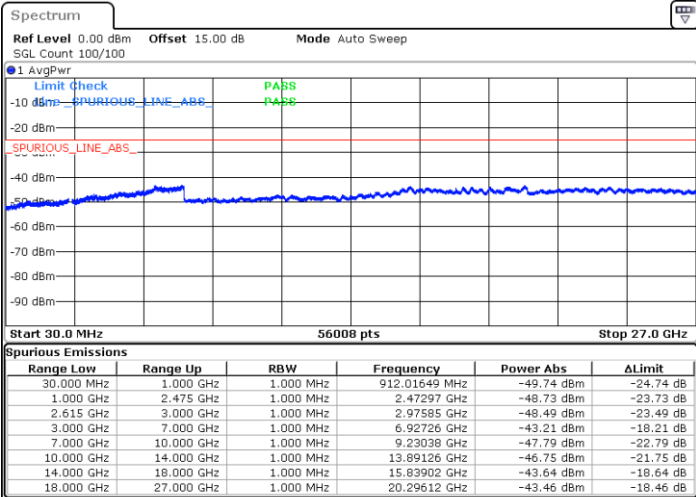

Lowest Channel / 1RB0 and 1RB99

Lowest Channel / 1RB99 and 1RB0

Date: 4. JAN. 2021 03:20:39

Date: 4. JAN. 2021 03:26:28

Lowest Channel / FullRB

N/A

Date: 4. JAN. 2021 03:10:36

LTE Band 7C / 20MHz+20MHz

LTE Band 7C / 20MHz+20MHz

16QAM

Highest Channel / 1RB0 and 1RB99

Highest Channel / 1RB99 and 1RB0

Date: 4.JAN.2021 04:09:36

Date: 4.JAN.2021 04:17:05

Highest Channel / FullIRB

N/A

Date: 4.JAN.2021 03:52:26

LTE Band 7C / 10MHz+20MHz

64QAM

Lowest Channel / 1RB0 and 1RB99

Lowest Channel / 1RB49 and 1RB0

Date: 4.JAN.2021 22:28:41

Date: 4.JAN.2021 23:10:21

Lowest Channel / FullRB