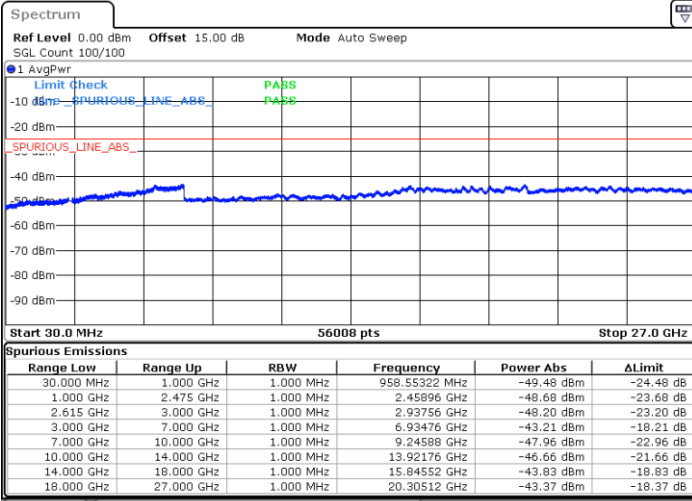

Middle Channel / 1RB74 and 1RB0

Date: 5.JAN.2021 01:12:29

Date: 5.JAN.2021 01:19:07

Middle Channel / FullIRB

N/A

Date: 5.JAN.2021 01:10:46

LTE Band 7C / 15MHz+10MHz

64QAM

Highest Channel / 1RB0 and 1RB49

Highest Channel / 1RB74 and 1RB0

Date: 5.JAN.2021 01:36:38

Date: 5.JAN.2021 01:49:59

Highest Channel / FullIRB

N/A

Date: 5.JAN.2021 01:33:51

LTE Band 7C / 15MHz+15MHz

64QAM

Lowest Channel / 1RB0 and 1RB74

Lowest Channel / 1RB74 and 1RB0

Date: 4.JAN.2021 20:46:27

Date: 4.JAN.2021 20:58:45

Lowest Channel / FullRB

N/A

Date: 4.JAN.2021 20:43:31