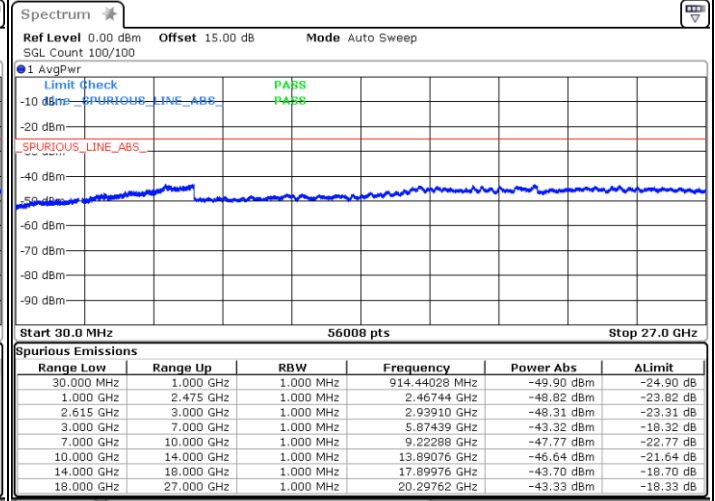

Date: 5.JAN.2021 00:34:59

Highest Channel / FullIRB

N/A

Date: 5.JAN.2021 00:15:46

LTE Band 7C / 15MHz+10MHz

64QAM

Lowest Channel / 1RB0 and 1RB49

Lowest Channel / 1RB74 and 1RB0

Date: 5.JAN.2021 00:49:17

Date: 5.JAN.2021 01:00:22

Lowest Channel / FullRB

N/A

Date: 5.JAN.2021 00:46:56

LTE Band 7C / 15MHz+10MHz

64QAM

Middle Channel / 1RB0 and 1RB49

Middle Channel / 1RB74 and 1RB0

Date: 5.JAN.2021 01:12:29

Date: 5.JAN.2021 01:19:07

Middle Channel / FullIRB

N/A

Date: 5.JAN.2021 01:10:46

LTE Band 7C / 15MHz+10MHz

64QAM

Highest Channel / 1RB0 and 1RB49

Highest Channel / 1RB74 and 1RB0

Date: 5.JAN.2021 01:36:38

Date: 5.JAN.2021 01:49:59

Highest Channel / FullIRB

N/A

Date: 5.JAN.2021 01:33:51

LTE Band 7C / 15MHz+15MHz