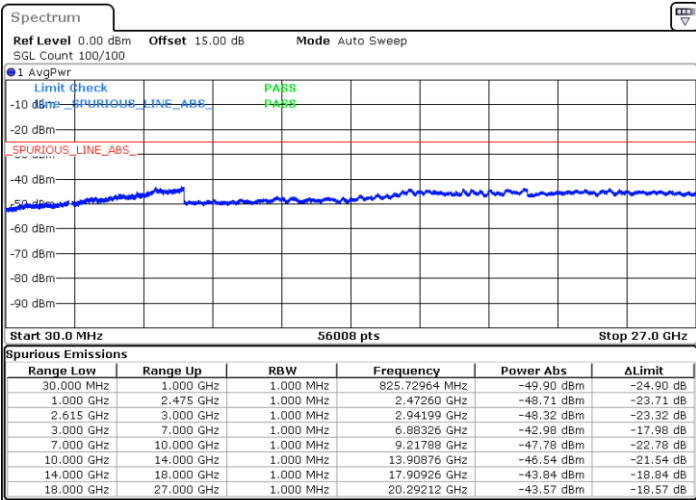

LTE Band 7C / 15MHz+15MHz

64QAM

Middle Channel / 1RB0 and 1RB74

Middle Channel / 1RB74 and 1RB0

Date: 4.JAN.2021 21:19:24

Date: 4.JAN.2021 21:35:46

Middle Channel / FullRB

N/A

Date: 4.JAN.2021 21:07:10

LTE Band 7C / 15MHz+15MHz

64QAM

Highest Channel / 1RB0 and 1RB74

Highest Channel / 1RB74 and 1RB0

Date: 4.JAN.2021 21:52:04

Date: 4.JAN.2021 22:04:02

Highest Channel / FullIRB

N/A

Date: 4.JAN.2021 21:49:35

LTE Band 7C / 15MHz+20MHz

64QAM

Lowest Channel / 1RB0 and 1RB99

Lowest Channel / 1RB74 and 1RB0

Date: 4.JAN.2021 19:35:20

Date: 4.JAN.2021 19:46:36