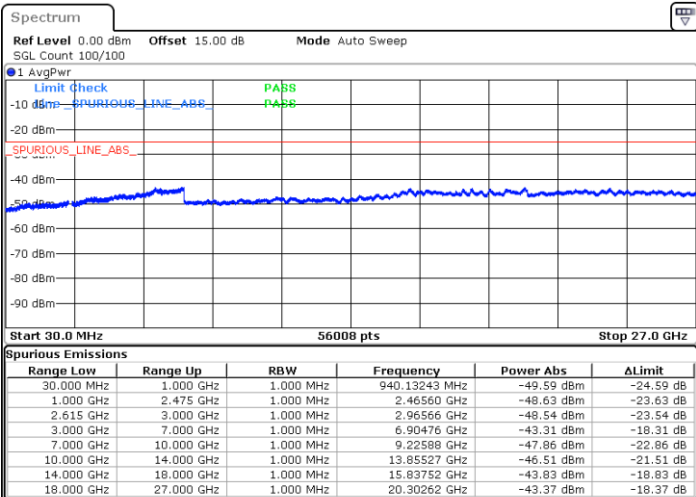

N/A

Date: 4.JAN.2021 04:52:51

LTE Band 7C / 20MHz+15MHz

64QAM

Highest Channel / 1RB0 and 1RB74

Highest Channel / 1RB99 and 1RB0

Date: 4.JAN.2021 05:15:05

Date: 4.JAN.2021 05:25:53

Highest Channel / FullIRB

N/A

Date: 4.JAN.2021 05:13:42

LTE Band 7C / 20MHz+20MHz

64QAM

Lowest Channel / 1RB0 and 1RB99

Lowest Channel / 1RB99 and 1RB0

Date: 4.JAN.2021 03:18:11

Date: 4.JAN.2021 03:29:05

Lowest Channel / FullRB

N/A

Date: 4.JAN.2021 03:14:10

LTE Band 7C / 20MHz+20MHz

64QAM

Middle Channel / 1RB0 and 1RB99

Middle Channel / 1RB99 and 1RB0