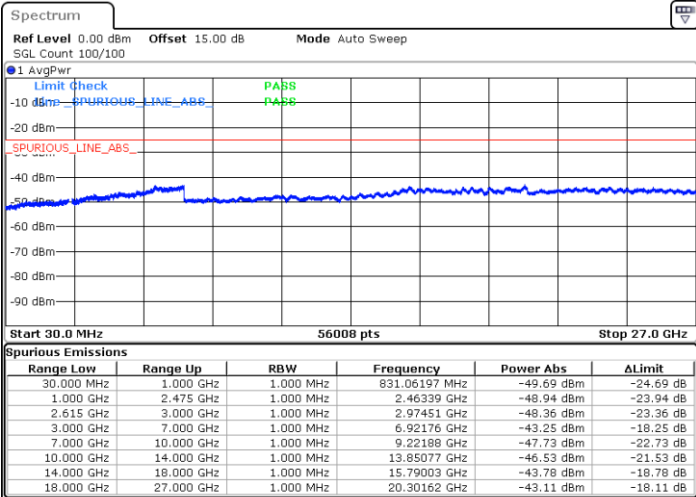

Lowest Channel / 1RB0 and 1RB99

Lowest Channel / 1RB99 and 1RB0

Date: 4. JAN. 2021 03:20:39

Date: 4. JAN. 2021 03:26:28

Lowest Channel / FullRB

N/A

Date: 4. JAN. 2021 03:10:36

LTE Band 7C / 20MHz+20MHz

16QAM

Middle Channel / 1RB0 and 1RB99

Middle Channel / 1RB99 and 1RB0

Date: 4.JAN.2021 03:40:58

Date: 4.JAN.2021 03:45:19

Middle Channel / FullRB

N/A

Date: 4.JAN.2021 03:34:26

LTE Band 7C / 20MHz+20MHz

16QAM

Highest Channel / 1RB0 and 1RB99

Highest Channel / 1RB99 and 1RB0

Date: 4.JAN.2021 04:09:36

Date: 4.JAN.2021 04:17:05

Highest Channel / FullIRB

N/A

Date: 4.JAN.2021 03:52:26

LTE Band 7C / 10MHz+20MHz

64QAM

Lowest Channel / 1RB0 and 1RB99

Lowest Channel / 1RB49 and 1RB0

Date: 4.JAN.2021 22:28:41

Date: 4.JAN.2021 23:10:21

Lowest Channel / FullRB