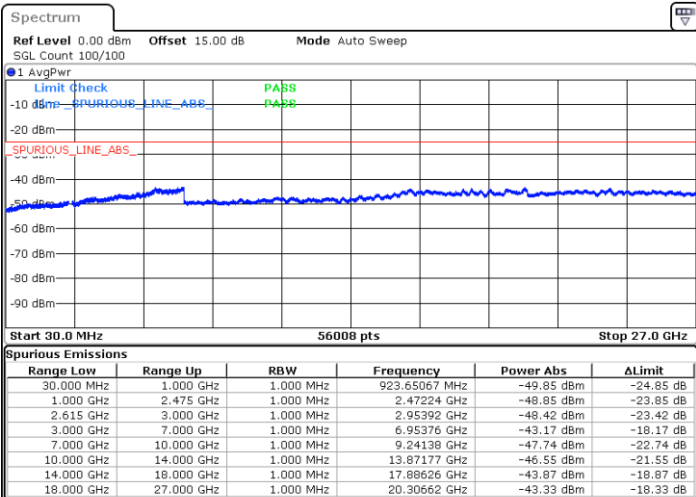

Date: 4.JAN.2021 04:55:30

Date: 4.JAN.2021 04:58:43

Middle Channel / FullIRB

N/A

Date: 4.JAN.2021 04:50:33

LTE Band 7C / 20MHz+15MHz

16QAM

Highest Channel / 1RB0 and 1RB74

Highest Channel / 1RB99 and 1RB0

Date: 4.JAN.2021 05:16:44

Date: 4.JAN.2021 05:23:41

Highest Channel / FullIRB

N/A

Date: 4.JAN.2021 05:11:26

LTE Band 7C / 20MHz+20MHz

16QAM

Lowest Channel / 1RB0 and 1RB99

Lowest Channel / 1RB99 and 1RB0

Date: 4. JAN. 2021 03:20:39

Date: 4. JAN. 2021 03:26:28

Lowest Channel / FullRB

N/A

Date: 4. JAN. 2021 03:10:36

LTE Band 7C / 20MHz+20MHz