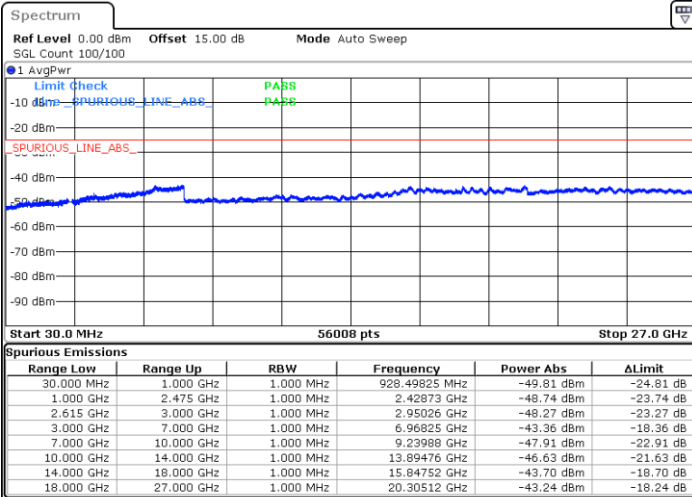

Highest Channel / 1RB99 and 1RB0

Date: 4.JAN.2021 05:16:44

Date: 4.JAN.2021 05:23:41

Highest Channel / FullIRB

N/A

Date: 4.JAN.2021 05:11:26

LTE Band 7C / 20MHz+20MHz

16QAM

Lowest Channel / 1RB0 and 1RB99

Lowest Channel / 1RB99 and 1RB0

Date: 4. JAN. 2021 03:20:39

Date: 4. JAN. 2021 03:26:28

Lowest Channel / FullRB

N/A

Date: 4. JAN. 2021 03:10:36

LTE Band 7C / 20MHz+20MHz

LTE Band 7C / 20MHz+20MHz

16QAM

Highest Channel / 1RB0 and 1RB99

Highest Channel / 1RB99 and 1RB0

Date: 4.JAN.2021 04:09:36

Date: 4.JAN.2021 04:17:05

Highest Channel / FullIRB

N/A