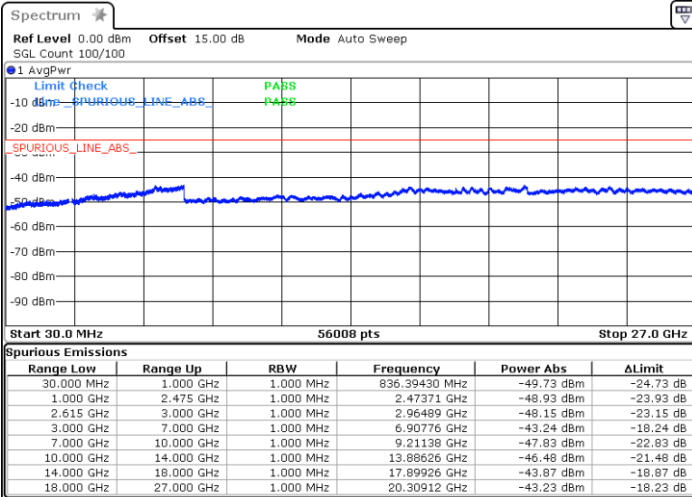

N/A

Date: 4.JAN.2021 22:25:04

LTE Band 7C / 10MHz+20MHz

64QAM

MiddleChannel / 1RB0 and 1RB99

Middle Channel / 1RB49 and 1RB0

Date: 4.JAN.2021 23:25:01

Date: 4.JAN.2021 23:32:11

Middle Channel / FullIRB

N/A

Date: 4.JAN.2021 23:23:37

LTE Band 7C / 10MHz+20MHz

64QAM

Highest Channel / 1RB0 and 1RB99

Highest Channel / 1RB49 and 1RB0

Date: 5.JAN.2021 00:18:07

Date: 5.JAN.2021 00:34:59

Highest Channel / FullIRB

N/A

Date: 5.JAN.2021 00:15:46

LTE Band 7C / 15MHz+10MHz

64QAM

Lowest Channel / 1RB0 and 1RB49

Lowest Channel / 1RB74 and 1RB0

Date: 5.JAN.2021 00:49:17

Date: 5.JAN.2021 01:00:22

Lowest Channel / FullRB

N/A

Date: 5.JAN.2021 00:46:56

LTE Band 7C / 15MHz+10MHz

64QAM

Middle Channel / 1RB0 and 1RB49