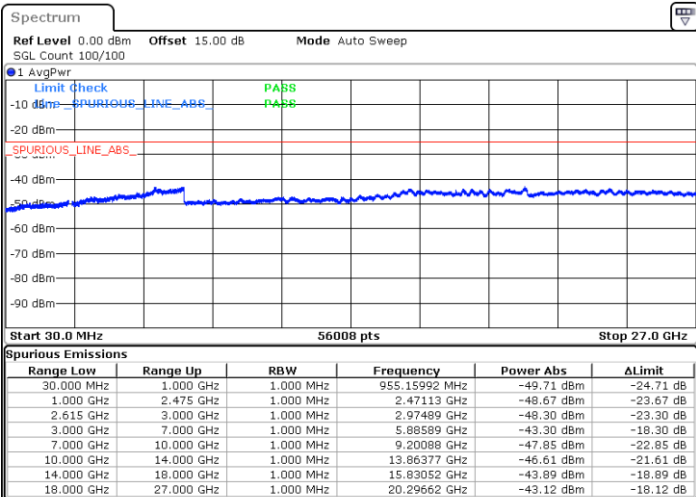

Lowest Channel / FullRB

N/A

Date: 4.JAN.2021 19:32:24

LTE Band 7C / 15MHz+20MHz

64QAM

Middle Channel / 1RB0 and 1RB9

Middle Channel / 1RB74 and 1RB0

Date: 4.JAN.2021 19:56:21

Date: 4.JAN.2021 20:03:53

Middle Channel / FullIRB

N/A

Date: 4.JAN.2021 19:54:46

LTE Band 7C / 15MHz+20MHz

64QAM

Highest Channel / 1RB0 and 1RB99

Highest Channel / 1RB74 and 1RB0

Date: 4.JAN.2021 20:24:55

Date: 4.JAN.2021 20:34:27

Highest Channel / FullIRB

N/A

Date: 4.JAN.2021 20:22:51

LTE Band 7C / 20MHz+10MHz

64QAM

Lowest Channel / 1RB0 and 1RB49

Lowest Channel / 1RB99 and 1RB0

Date: 4.JAN.2021 05:40:51

Date: 4.JAN.2021 05:50:50

Lowest Channel / FullRB

N/A

Date: 4.JAN.2021 05:33:48

LTE Band 7C / 20MHz+10MHz

64QAM