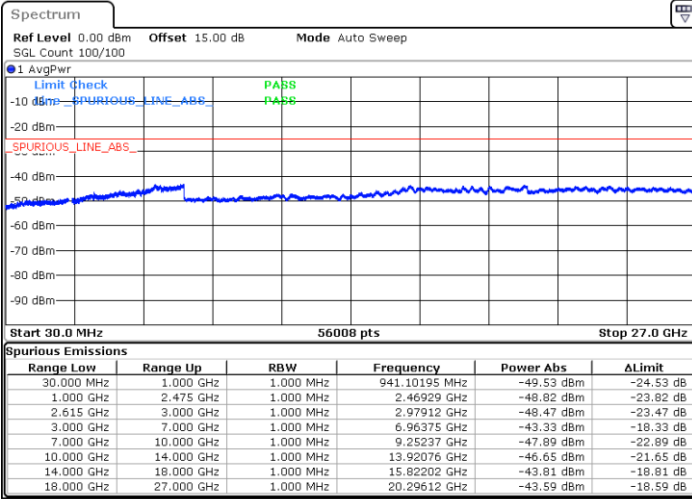

Date: 4.JAN.2021 20:24:55

Date: 4.JAN.2021 20:34:27

Highest Channel / FullIRB

N/A

Date: 4.JAN.2021 20:22:51

LTE Band 7C / 20MHz+10MHz

64QAM

Lowest Channel / 1RB0 and 1RB49

Lowest Channel / 1RB99 and 1RB0

Date: 4.JAN.2021 05:40:51

Date: 4.JAN.2021 05:50:50

Lowest Channel / FullRB

N/A

Date: 4.JAN.2021 05:33:48

LTE Band 7C / 20MHz+10MHz

64QAM

Middle Channel / 1RB0 and 1RB49

Middle Channel / 1RB99 and 1RB0

Date: 4.JAN.2021 05:56:53

Date: 4.JAN.2021 06:05:40

Middle Channel / FullIRB

N/A

Date: 4.JAN.2021 05:55:43

LTE Band 7C / 20MHz+10MHz

64QAM

Highest Channel / 1RB0 and 1RB49

Highest Channel / 1RB99 and 1RB0

Date: 4.JAN.2021 18:59:09

Date: 4.JAN.2021 19:15:23

Highest Channel / FullIRB

N/A

Date: 4.JAN.2021 18:57:27