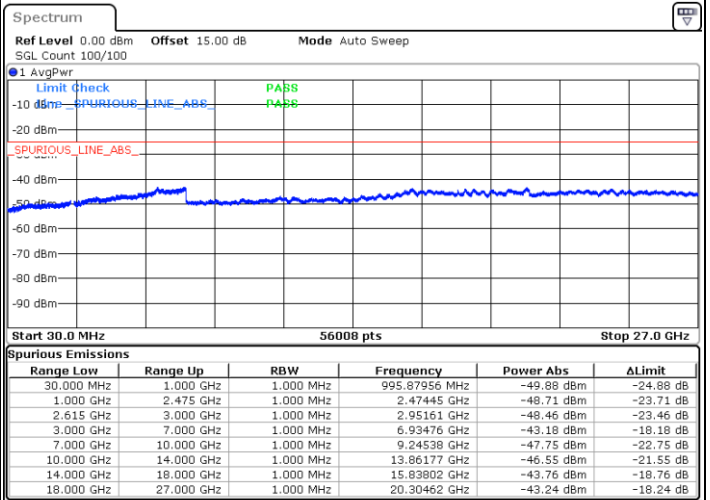

Date: 4.JAN.2021 20:24:55

Date: 4.JAN.2021 20:34:27

Highest Channel / FullIRB

N/A

Date: 4.JAN.2021 20:22:51

LTE Band 7C / 20MHz+10MHz

64QAM

Lowest Channel / 1RB0 and 1RB49

Lowest Channel / 1RB99 and 1RB0

Date: 4.JAN.2021 05:40:51

Date: 4.JAN.2021 05:50:50

Lowest Channel / FullRB

N/A

Date: 4.JAN.2021 05:33:48

LTE Band 7C / 20MHz+10MHz

64QAM

Middle Channel / 1RB0 and 1RB49

Middle Channel / 1RB99 and 1RB0

Date: 4.JAN.2021 05:56:53

Date: 4.JAN.2021 06:05:40

Middle Channel / FullIRB

N/A

Date: 4.JAN.2021 05:55:43

LTE Band 7C / 20MHz+10MHz

64QAM

Highest Channel / 1RB0 and 1RB49

Highest Channel / 1RB99 and 1RB0

Date: 4.JAN.2021 18:59:09

Date: 4.JAN.2021 19:15:23

Highest Channel / FullIRB

N/A

Date: 4.JAN.2021 18:57:27