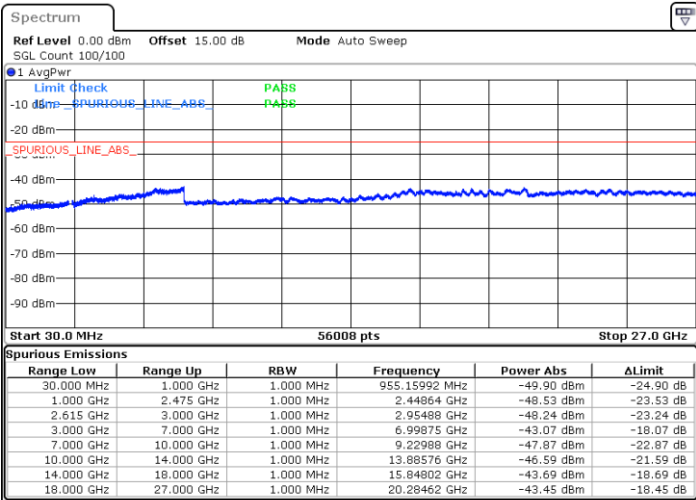

LTE Band 7C / 20MHz+15MHz

64QAM

Lowest Channel / 1RB0 and 1RB74

Lowest Channel / 1RB99 and 1RB0

Date: 4.JAN.2021 04:32:55

Date: 4.JAN.2021 04:45:56

Lowest Channel / FullRB

N/A

Date: 4.JAN.2021 04:31:04

LTE Band 7C / 20MHz+15MHz

64QAM

MiddleChannel / 1RB0 and 1RB74

Middle Channel / 1RB99 and 1RB0

Date: 4.JAN.2021 04:54:05

Date: 4.JAN.2021 05:00:14

Middle Channel / FullIRB

N/A

Date: 4.JAN.2021 04:52:51

LTE Band 7C / 20MHz+15MHz

64QAM

Highest Channel / 1RB0 and 1RB74

Highest Channel / 1RB99 and 1RB0

Date: 4.JAN.2021 05:15:05

Date: 4.JAN.2021 05:25:53

Highest Channel / FullIRB

N/A

Date: 4.JAN.2021 05:13:42

LTE Band 7C / 20MHz+20MHz

64QAM

Lowest Channel / 1RB0 and 1RB99

Lowest Channel / 1RB99 and 1RB0

Date: 4.JAN.2021 03:18:11