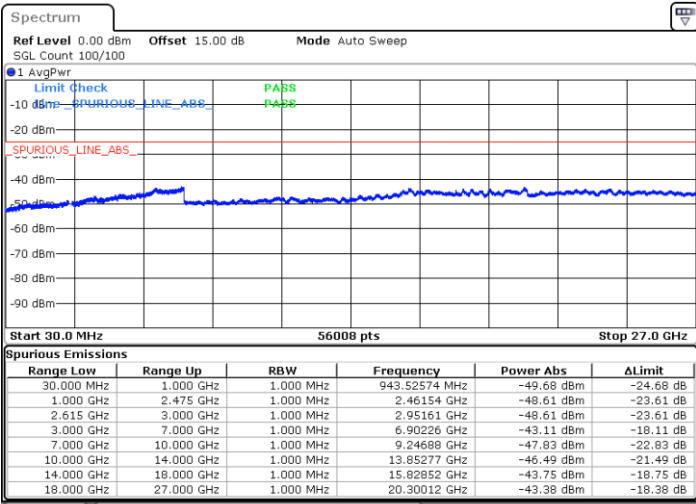

N/A

Date: 4.JAN.2021 21:49:35

LTE Band 7C / 15MHz+20MHz

64QAM

Lowest Channel / 1RB0 and 1RB99

Lowest Channel / 1RB74 and 1RB0

Date: 4.JAN.2021 19:35:20

Date: 4.JAN.2021 19:46:36

Lowest Channel / FullRB

N/A

Date: 4.JAN.2021 19:32:24

LTE Band 7C / 15MHz+20MHz

64QAM

Middle Channel / 1RB0 and 1RB9

Middle Channel / 1RB74 and 1RB0

Date: 4.JAN.2021 19:56:21

Date: 4.JAN.2021 20:03:53

Middle Channel / FullIRB

N/A

Date: 4.JAN.2021 19:54:46

LTE Band 7C / 15MHz+20MHz

64QAM

Highest Channel / 1RB0 and 1RB99

Highest Channel / 1RB74 and 1RB0

Date: 4.JAN.2021 20:24:55

Date: 4.JAN.2021 20:34:27

Highest Channel / FullIRB

N/A

Date: 4.JAN.2021 20:22:51

LTE Band 7C / 20MHz+10MHz

64QAM

Lowest Channel / 1RB0 and 1RB49