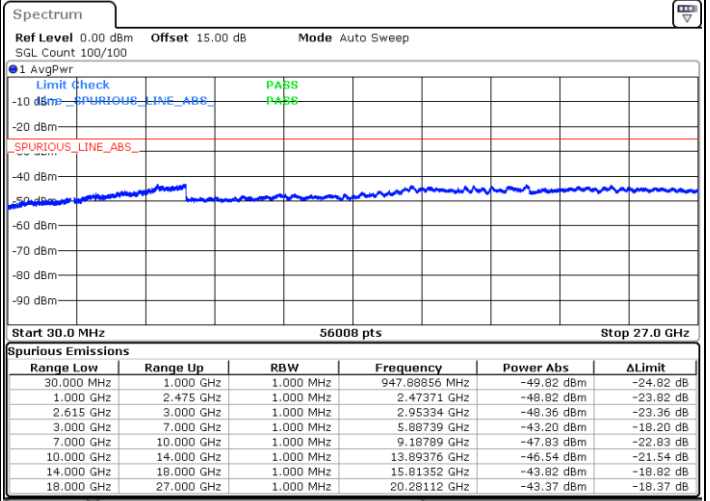

LTE Band 7C / 20MHz+10MHz

16QAM

Lowest Channel / 1RB0 and 1RB49

Lowest Channel / 1RB99 and 1RB0

Date: 4.JAN.2021 05:38:42

Date: 4.JAN.2021 05:48:51

Lowest Channel / FullRB

N/A

Date: 4.JAN.2021 05:31:49

LTE Band 7C / 20MHz+10MHz

16QAM

Middle Channel / 1RB0 and 1RB49

Middle Channel / 1RB99 and 1RB0

Date: 4.JAN.2021 05:58:10

Date: 4.JAN.2021 06:02:01

Middle Channel / FullIRB

N/A

Date: 4.JAN.2021 05:54:23

LTE Band 7C / 20MHz+10MHz

16QAM

Highest Channel / 1RB0 and 1RB49

Highest Channel / 1RB99 and 1RB0

Date: 4.JAN.2021 19:00:47

Date: 4.JAN.2021 19:11:18

Highest Channel / FullIRB

N/A

Date: 4.JAN.2021 18:55:26

LTE Band 7C / 20MHz+15MHz

16QAM

Lowest Channel / 1RB0 and 1RB74

Lowest Channel / 1RB99 and 1RB0

Date: 4.JAN.2021 04:34:52