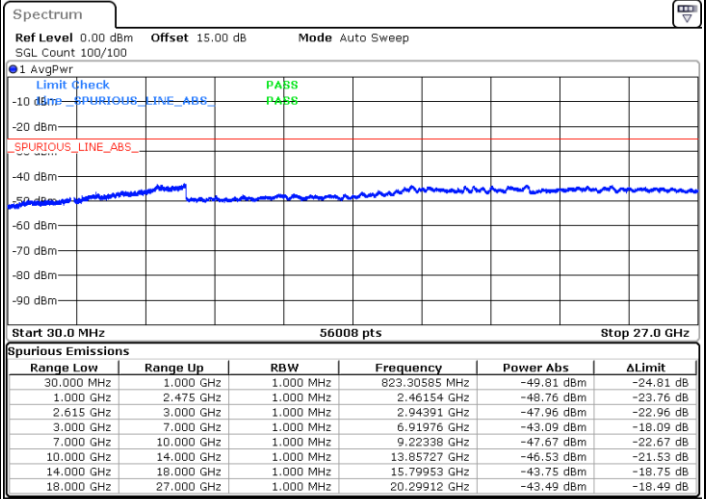

Lowest Channel / 1RB0 and 1RB99

Lowest Channel / 1RB99 and 1RB0

Date: 4. JAN. 2021 03:20:39

Date: 4. JAN. 2021 03:26:28

Lowest Channel / FullRB

N/A

Date: 4. JAN. 2021 03:10:36

LTE Band 7C / 20MHz+20MHz

16QAM

Middle Channel / 1RB0 and 1RB99

Middle Channel / 1RB99 and 1RB0

Date: 4.JAN.2021 03:40:58

Date: 4.JAN.2021 03:45:19

Middle Channel / FullRB

N/A

Date: 4.JAN.2021 03:34:26

LTE Band 7C / 20MHz+20MHz

16QAM

Highest Channel / 1RB0 and 1RB99

Highest Channel / 1RB99 and 1RB0

Date: 4.JAN.2021 04:09:36

Date: 4.JAN.2021 04:17:05

Highest Channel / FullIRB

N/A

Date: 4.JAN.2021 03:52:26

LTE Band 7C / 10MHz+20MHz

64QAM

Lowest Channel / 1RB0 and 1RB99

Lowest Channel / 1RB49 and 1RB0

Date: 4.JAN.2021 22:28:41

Date: 4.JAN.2021 23:10:21

Lowest Channel / FullRB