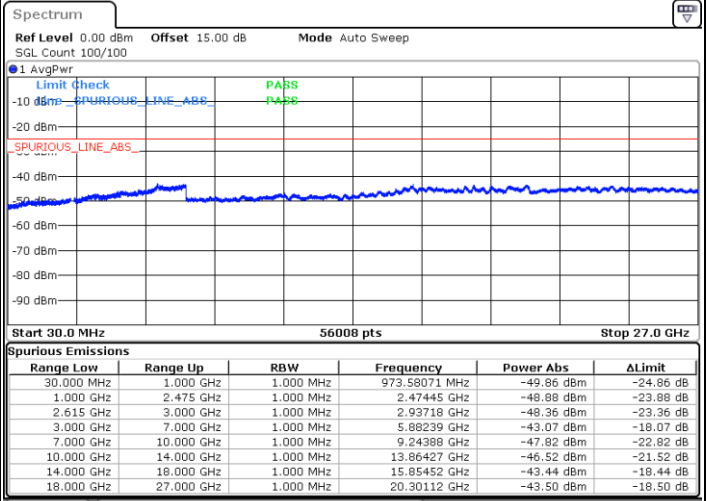

N/A

Date: 4.JAN.2021 22:25:04

LTE Band 7C / 10MHz+20MHz

64QAM

MiddleChannel / 1RB0 and 1RB99

Middle Channel / 1RB49 and 1RB0

Date: 4.JAN.2021 23:25:01

Date: 4.JAN.2021 23:32:11

Middle Channel / FullIRB

N/A

Date: 4.JAN.2021 23:23:37

LTE Band 7C / 10MHz+20MHz

64QAM

Highest Channel / 1RB0 and 1RB99

Highest Channel / 1RB49 and 1RB0

Date: 5.JAN.2021 00:18:07

Date: 5.JAN.2021 00:34:59

Highest Channel / FullIRB

N/A

Date: 5.JAN.2021 00:15:46

LTE Band 7C / 15MHz+10MHz

64QAM

Lowest Channel / 1RB0 and 1RB49

Lowest Channel / 1RB74 and 1RB0

Date: 5.JAN.2021 00:49:17

Date: 5.JAN.2021 01:00:22

Lowest Channel / FullRB

N/A

Date: 5.JAN.2021 00:46:56

LTE Band 7C / 15MHz+10MHz

64QAM

Middle Channel / 1RB0 and 1RB49