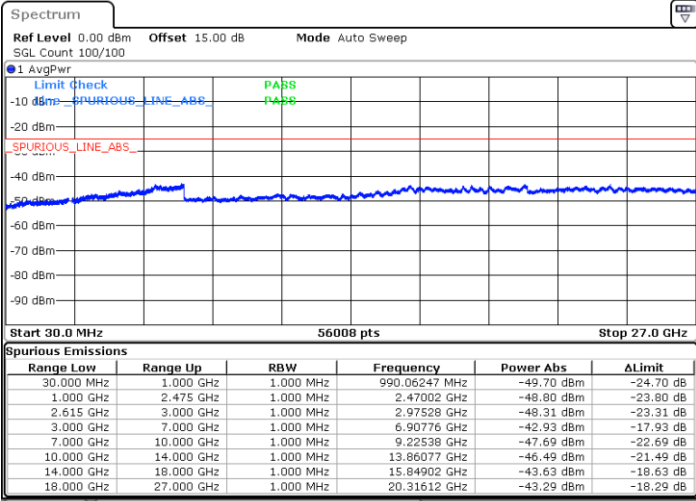

Date: 5.JAN.2021 00:34:59

Highest Channel / FullIRB

N/A

Date: 5.JAN.2021 00:15:46

LTE Band 7C / 15MHz+10MHz

64QAM

Lowest Channel / 1RB0 and 1RB49

Lowest Channel / 1RB74 and 1RB0

Date: 5.JAN.2021 00:49:17

Date: 5.JAN.2021 01:00:22

Lowest Channel / FullRB

N/A

Date: 5.JAN.2021 00:46:56

LTE Band 7C / 15MHz+10MHz

64QAM

Middle Channel / 1RB0 and 1RB49

Middle Channel / 1RB74 and 1RB0

Date: 5.JAN.2021 01:12:29

Date: 5.JAN.2021 01:19:07

Middle Channel / FullIRB

N/A

Date: 5.JAN.2021 01:10:46

LTE Band 7C / 15MHz+10MHz

64QAM

Highest Channel / 1RB0 and 1RB49

Highest Channel / 1RB74 and 1RB0

Date: 5.JAN.2021 01:36:38

Date: 5.JAN.2021 01:49:59

Highest Channel / FullIRB

N/A

Date: 5.JAN.2021 01:33:51

LTE Band 7C / 15MHz+15MHz