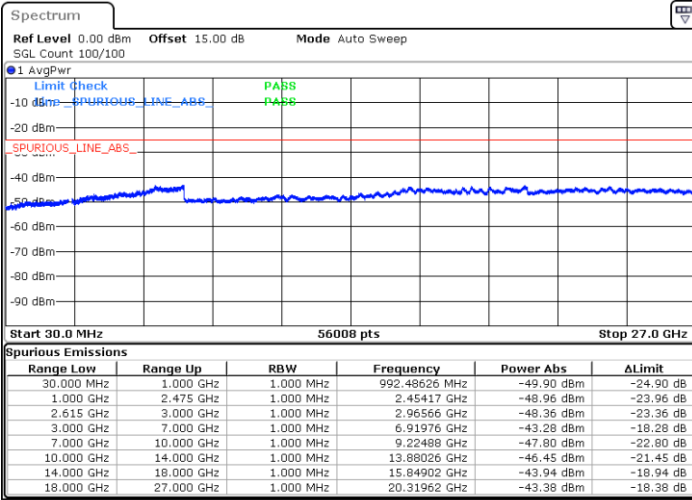

Highest Channel / 1RB0 and 1RB49

Highest Channel / 1RB74 and 1RB0

Date: 5.JAN.2021 01:36:38

Date: 5.JAN.2021 01:49:59

Highest Channel / FullIRB

N/A

Date: 5.JAN.2021 01:33:51

LTE Band 7C / 15MHz+15MHz

64QAM

Lowest Channel / 1RB0 and 1RB74

Lowest Channel / 1RB74 and 1RB0

Date: 4.JAN.2021 20:46:27

Date: 4.JAN.2021 20:58:45

Lowest Channel / FullRB

N/A

Date: 4.JAN.2021 20:43:31

LTE Band 7C / 15MHz+15MHz

64QAM

Middle Channel / 1RB0 and 1RB74

Middle Channel / 1RB74 and 1RB0

Date: 4.JAN.2021 21:19:24

Date: 4.JAN.2021 21:35:46

Middle Channel / FullRB

N/A

Date: 4.JAN.2021 21:07:10

LTE Band 7C / 15MHz+15MHz

64QAM

Highest Channel / 1RB0 and 1RB74

Highest Channel / 1RB74 and 1RB0

Date: 4.JAN.2021 21:52:04

Date: 4.JAN.2021 22:04:02

Highest Channel / FullIRB