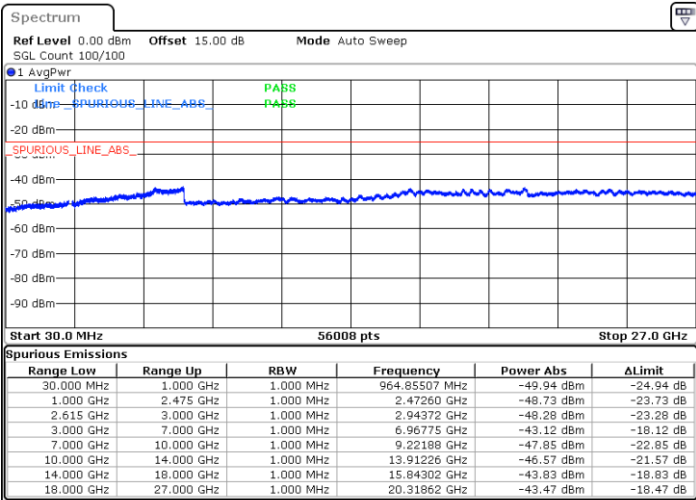

N/A

Date: 4.JAN.2021 04:52:51

LTE Band 7C / 20MHz+15MHz

64QAM

Highest Channel / 1RB0 and 1RB74

Highest Channel / 1RB99 and 1RB0

Date: 4.JAN.2021 05:15:05

Date: 4.JAN.2021 05:25:53

Highest Channel / FullIRB

N/A

Date: 4.JAN.2021 05:13:42

LTE Band 7C / 20MHz+20MHz

64QAM

Lowest Channel / 1RB0 and 1RB99

Lowest Channel / 1RB99 and 1RB0

Date: 4.JAN.2021 03:18:11

Date: 4.JAN.2021 03:29:05

Lowest Channel / FullRB

N/A

Date: 4.JAN.2021 03:14:10

LTE Band 7C / 20MHz+20MHz

64QAM

Middle Channel / 1RB0 and 1RB99

Middle Channel / 1RB99 and 1RB0