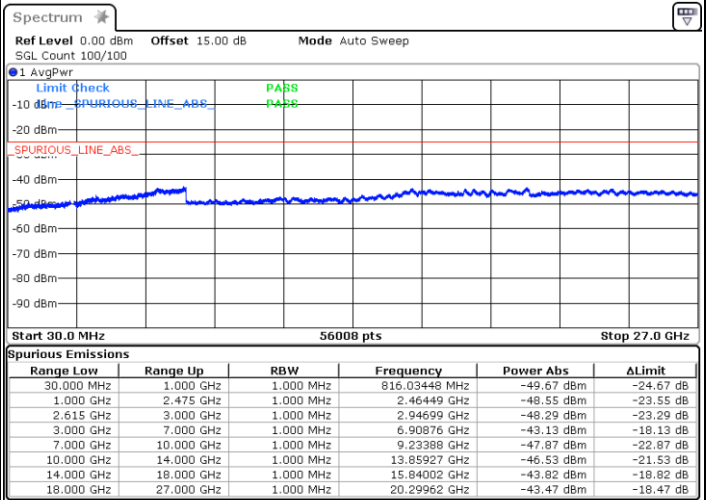

Date: 4.JAN.2021 05:31:49

LTE Band 7C / 20MHz+10MHz

16QAM

Middle Channel / 1RB0 and 1RB49

Middle Channel / 1RB99 and 1RB0

Date: 4.JAN.2021 05:58:10

Date: 4.JAN.2021 06:02:01

Middle Channel / FullIRB

N/A

Date: 4.JAN.2021 05:54:23

LTE Band 7C / 20MHz+10MHz

16QAM

Highest Channel / 1RB0 and 1RB49

Highest Channel / 1RB99 and 1RB0

Date: 4.JAN.2021 19:00:47

Date: 4.JAN.2021 19:11:18

Highest Channel / FullIRB

N/A

Date: 4.JAN.2021 18:55:26

LTE Band 7C / 20MHz+15MHz

16QAM

Lowest Channel / 1RB0 and 1RB74

Lowest Channel / 1RB99 and 1RB0

Date: 4.JAN.2021 04:34:52

Date: 4.JAN.2021 04:42:40

Lowest Channel / FullRB

N/A

Date: 4.JAN.2021 04:28:43

LTE Band 7C / 20MHz+15MHz

16QAM

MiddleChannel / 1RB0 and 1RB74

Middle Channel / 1RB99 and 1RB0