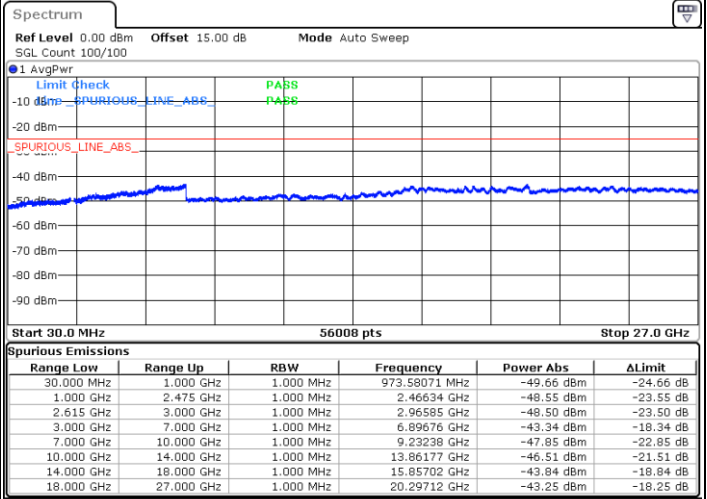

Date: 5.JAN.2021 00:34:59

Highest Channel / FullIRB

N/A

Date: 5.JAN.2021 00:15:46

LTE Band 7C / 15MHz+10MHz

64QAM

Lowest Channel / 1RB0 and 1RB49

Lowest Channel / 1RB74 and 1RB0

Date: 5.JAN.2021 00:49:17

Date: 5.JAN.2021 01:00:22

Lowest Channel / FullRB

N/A

Date: 5.JAN.2021 00:46:56

LTE Band 7C / 15MHz+10MHz

64QAM

Middle Channel / 1RB0 and 1RB49

Middle Channel / 1RB74 and 1RB0

Date: 5.JAN.2021 01:12:29

Date: 5.JAN.2021 01:19:07

Middle Channel / FullIRB

N/A

Date: 5.JAN.2021 01:10:46

LTE Band 7C / 15MHz+10MHz

64QAM

Highest Channel / 1RB0 and 1RB49

Highest Channel / 1RB74 and 1RB0

Date: 5.JAN.2021 01:36:38

Date: 5.JAN.2021 01:49:59

Highest Channel / FullIRB

N/A

Date: 5.JAN.2021 01:33:51

LTE Band 7C / 15MHz+15MHz