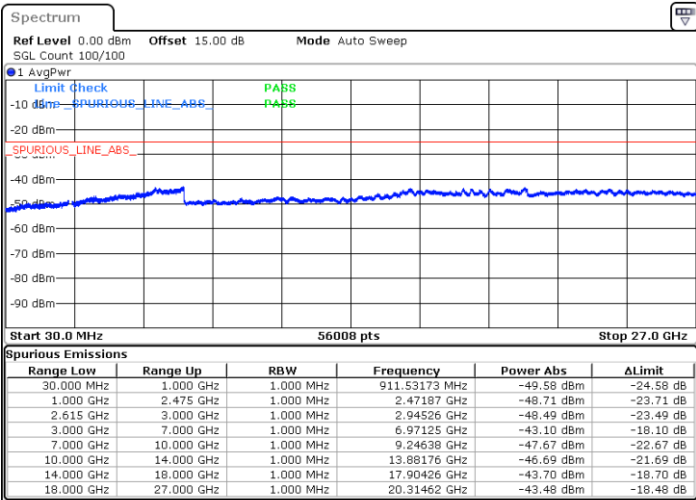

N/A

Date: 4.JAN.2021 04:52:51

LTE Band 7C / 20MHz+15MHz

64QAM

Highest Channel / 1RB0 and 1RB74

Highest Channel / 1RB99 and 1RB0

Date: 4.JAN.2021 05:15:05

Date: 4.JAN.2021 05:25:53

Highest Channel / FullIRB

N/A

Date: 4.JAN.2021 05:13:42

LTE Band 7C / 20MHz+20MHz

64QAM

Lowest Channel / 1RB0 and 1RB99

Lowest Channel / 1RB99 and 1RB0

Date: 4.JAN.2021 03:18:11

Date: 4.JAN.2021 03:29:05

Lowest Channel / FullRB

N/A

Date: 4.JAN.2021 03:14:10

LTE Band 7C / 20MHz+20MHz

64QAM

Middle Channel / 1RB0 and 1RB99

Middle Channel / 1RB99 and 1RB0