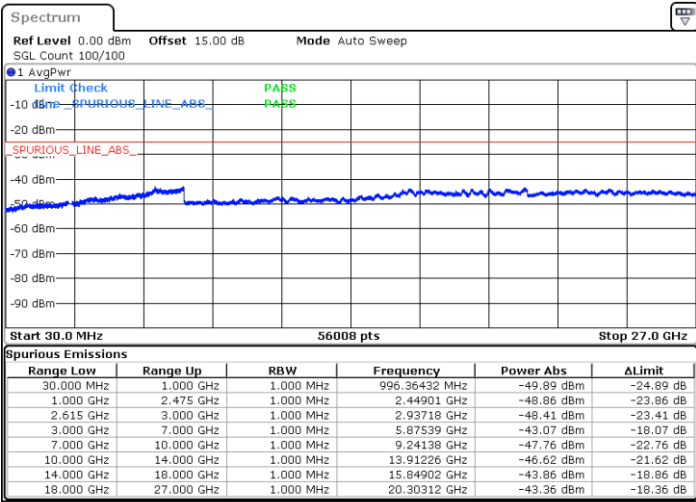

N/A

Date: 4.JAN.2021 21:49:35

LTE Band 7C / 15MHz+20MHz

64QAM

Lowest Channel / 1RB0 and 1RB99

Lowest Channel / 1RB74 and 1RB0

Date: 4.JAN.2021 19:35:20

Date: 4.JAN.2021 19:46:36

Lowest Channel / FullRB

N/A

Date: 4.JAN.2021 19:32:24

LTE Band 7C / 15MHz+20MHz

64QAM

Middle Channel / 1RB0 and 1RB9

Middle Channel / 1RB74 and 1RB0

Date: 4.JAN.2021 19:56:21

Date: 4.JAN.2021 20:03:53

Middle Channel / FullIRB

N/A

Date: 4.JAN.2021 19:54:46

LTE Band 7C / 15MHz+20MHz

64QAM

Highest Channel / 1RB0 and 1RB99

Highest Channel / 1RB74 and 1RB0

Date: 4.JAN.2021 20:24:55

Date: 4.JAN.2021 20:34:27

Highest Channel / FullIRB

N/A

Date: 4.JAN.2021 20:22:51

LTE Band 7C / 20MHz+10MHz

64QAM

Lowest Channel / 1RB0 and 1RB49