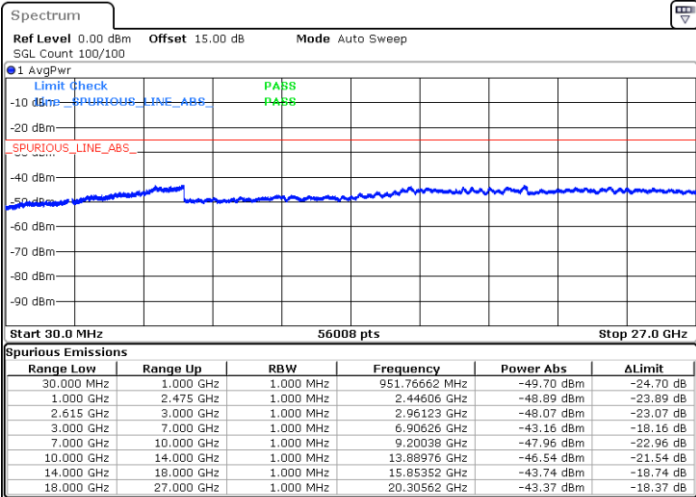

LTE Band 7C / 20MHz+10MHz

16QAM

Lowest Channel / 1RB0 and 1RB49

Lowest Channel / 1RB99 and 1RB0

Date: 4.JAN.2021 05:38:42

Date: 4.JAN.2021 05:48:51

Lowest Channel / FullRB

N/A

Date: 4.JAN.2021 05:31:49

LTE Band 7C / 20MHz+10MHz

16QAM

Middle Channel / 1RB0 and 1RB49

Middle Channel / 1RB99 and 1RB0

Date: 4.JAN.2021 05:58:10

Date: 4.JAN.2021 06:02:01

Middle Channel / FullIRB

N/A

Date: 4.JAN.2021 05:54:23

LTE Band 7C / 20MHz+10MHz

16QAM

Highest Channel / 1RB0 and 1RB49

Highest Channel / 1RB99 and 1RB0

Date: 4.JAN.2021 19:00:47

Date: 4.JAN.2021 19:11:18

Highest Channel / FullIRB

N/A

Date: 4.JAN.2021 18:55:26

LTE Band 7C / 20MHz+15MHz

16QAM

Lowest Channel / 1RB0 and 1RB74

Lowest Channel / 1RB99 and 1RB0

Date: 4.JAN.2021 04:34:52