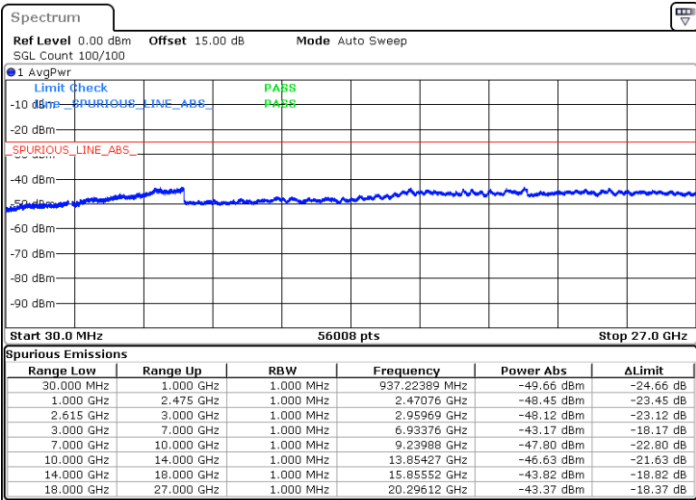

Lowest Channel / FullRB

N/A

Date: 4.JAN.2021 19:32:24

LTE Band 7C / 15MHz+20MHz

64QAM

Middle Channel / 1RB0 and 1RB9

Middle Channel / 1RB74 and 1RB0

Date: 4.JAN.2021 19:56:21

Date: 4.JAN.2021 20:03:53

Middle Channel / FullIRB

N/A

Date: 4.JAN.2021 19:54:46

LTE Band 7C / 15MHz+20MHz

64QAM

Highest Channel / 1RB0 and 1RB99

Highest Channel / 1RB74 and 1RB0

Date: 4.JAN.2021 20:24:55

Date: 4.JAN.2021 20:34:27

Highest Channel / FullIRB

N/A

Date: 4.JAN.2021 20:22:51

LTE Band 7C / 20MHz+10MHz

64QAM

Lowest Channel / 1RB0 and 1RB49

Lowest Channel / 1RB99 and 1RB0

Date: 4.JAN.2021 05:40:51

Date: 4.JAN.2021 05:50:50

Lowest Channel / FullRB

N/A

Date: 4.JAN.2021 05:33:48

LTE Band 7C / 20MHz+10MHz

64QAM