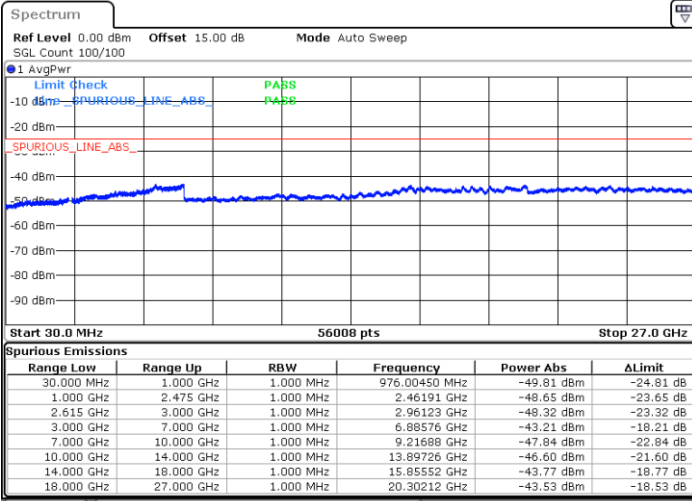

N/A

Date: 4.JAN.2021 22:25:04

LTE Band 7C / 10MHz+20MHz

64QAM

MiddleChannel / 1RB0 and 1RB99

Middle Channel / 1RB49 and 1RB0

Date: 4.JAN.2021 23:25:01

Date: 4.JAN.2021 23:32:11

Middle Channel / FullIRB

N/A

Date: 4.JAN.2021 23:23:37

LTE Band 7C / 10MHz+20MHz

64QAM

Highest Channel / 1RB0 and 1RB99

Highest Channel / 1RB49 and 1RB0

Date: 5.JAN.2021 00:18:07

Date: 5.JAN.2021 00:34:59

Highest Channel / FullIRB

N/A

Date: 5.JAN.2021 00:15:46

LTE Band 7C / 15MHz+10MHz

64QAM

Lowest Channel / 1RB0 and 1RB49

Lowest Channel / 1RB74 and 1RB0

Date: 5.JAN.2021 00:49:17

Date: 5.JAN.2021 01:00:22

Lowest Channel / FullRB

N/A

Date: 5.JAN.2021 00:46:56

LTE Band 7C / 15MHz+10MHz

64QAM

Middle Channel / 1RB0 and 1RB49