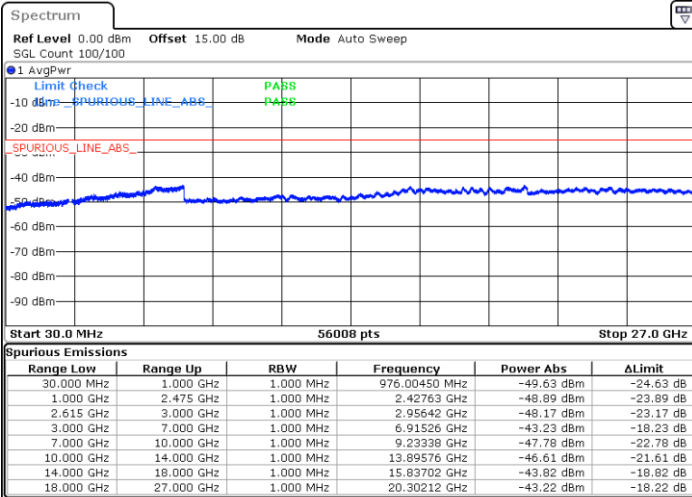

Date: 4.JAN.2021 04:31:04

LTE Band 7C / 20MHz+15MHz

64QAM

MiddleChannel / 1RB0 and 1RB74

Middle Channel / 1RB99 and 1RB0

Date: 4.JAN.2021 04:54:05

Date: 4.JAN.2021 05:00:14

Middle Channel / FullIRB

N/A

Date: 4.JAN.2021 04:52:51

LTE Band 7C / 20MHz+15MHz

64QAM

Highest Channel / 1RB0 and 1RB74

Highest Channel / 1RB99 and 1RB0

Date: 4.JAN.2021 05:15:05

Date: 4.JAN.2021 05:25:53

Highest Channel / FullIRB

N/A

Date: 4.JAN.2021 05:13:42

LTE Band 7C / 20MHz+20MHz

64QAM

Lowest Channel / 1RB0 and 1RB99

Lowest Channel / 1RB99 and 1RB0

Date: 4.JAN.2021 03:18:11

Date: 4.JAN.2021 03:29:05

Lowest Channel / FullRB

N/A

Date: 4.JAN.2021 03:14:10

LTE Band 7C / 20MHz+20MHz

64QAM

Middle Channel / 1RB0 and 1RB99

Middle Channel / 1RB99 and 1RB0