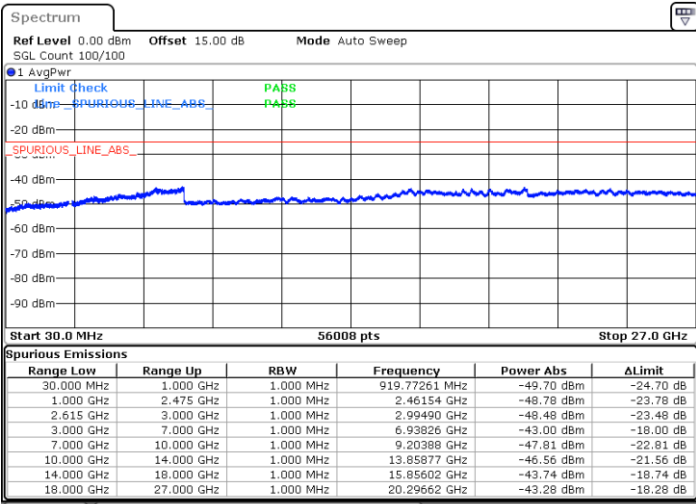

Middle Channel / FullIRB

N/A

Date: 4.JAN.2021 23:23:37

LTE Band 7C / 10MHz+20MHz

64QAM

Highest Channel / 1RB0 and 1RB99

Highest Channel / 1RB49 and 1RB0

Date: 5.JAN.2021 00:18:07

Date: 5.JAN.2021 00:34:59

Highest Channel / FullIRB

N/A

Date: 5.JAN.2021 00:15:46

LTE Band 7C / 15MHz+10MHz

64QAM

Lowest Channel / 1RB0 and 1RB49

Lowest Channel / 1RB74 and 1RB0

Date: 5.JAN.2021 00:49:17

Date: 5.JAN.2021 01:00:22

Lowest Channel / FullRB

N/A

Date: 5.JAN.2021 00:46:56

LTE Band 7C / 15MHz+10MHz

64QAM

Middle Channel / 1RB0 and 1RB49