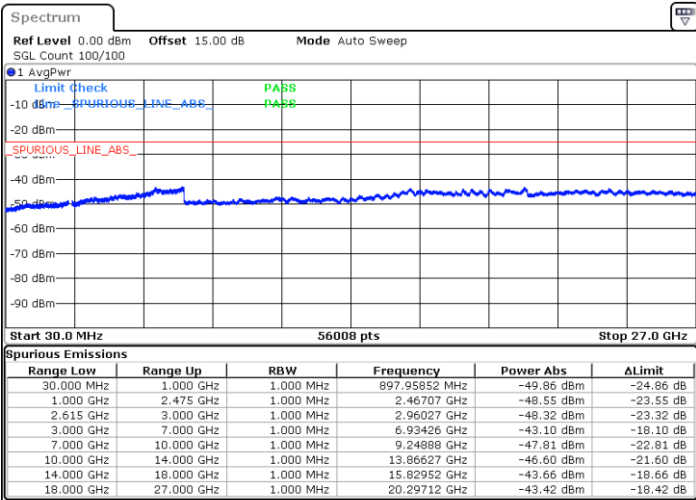

Date: 4.JAN.2021 05:31:49

LTE Band 7C / 20MHz+10MHz

16QAM

Middle Channel / 1RB0 and 1RB49

Middle Channel / 1RB99 and 1RB0

Date: 4.JAN.2021 05:58:10

Date: 4.JAN.2021 06:02:01

Middle Channel / FullIRB

N/A

Date: 4.JAN.2021 05:54:23

LTE Band 7C / 20MHz+10MHz

16QAM

Highest Channel / 1RB0 and 1RB49

Highest Channel / 1RB99 and 1RB0

Date: 4.JAN.2021 19:00:47

Date: 4.JAN.2021 19:11:18

Highest Channel / FullIRB

N/A

Date: 4.JAN.2021 18:55:26

LTE Band 7C / 20MHz+15MHz

16QAM

Lowest Channel / 1RB0 and 1RB74

Lowest Channel / 1RB99 and 1RB0

Date: 4.JAN.2021 04:34:52

Date: 4.JAN.2021 04:42:40

Lowest Channel / FullRB

N/A

Date: 4.JAN.2021 04:28:43

LTE Band 7C / 20MHz+15MHz

16QAM

MiddleChannel / 1RB0 and 1RB74

Middle Channel / 1RB99 and 1RB0