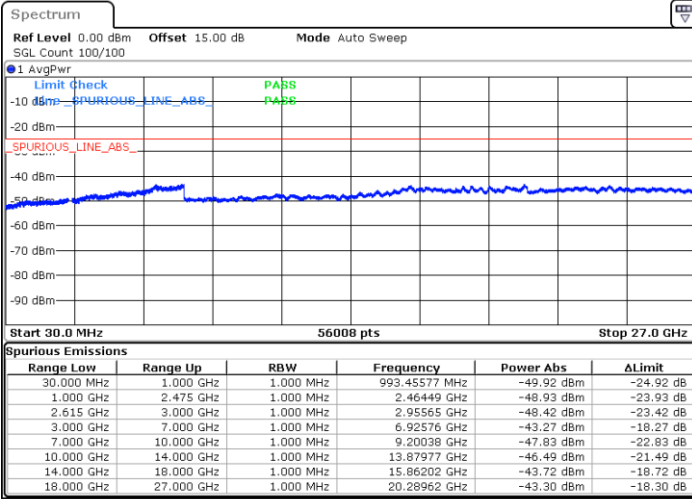

Date: 5.JAN.2021 00:49:17

Date: 5.JAN.2021 01:00:22

Lowest Channel / FullRB

N/A

Date: 5.JAN.2021 00:46:56

LTE Band 7C / 15MHz+10MHz

64QAM

Middle Channel / 1RB0 and 1RB49

Middle Channel / 1RB74 and 1RB0

Date: 5.JAN.2021 01:12:29

Date: 5.JAN.2021 01:19:07

Middle Channel / FullIRB

N/A

Date: 5.JAN.2021 01:10:46

LTE Band 7C / 15MHz+10MHz

64QAM

Highest Channel / 1RB0 and 1RB49

Highest Channel / 1RB74 and 1RB0

Date: 5.JAN.2021 01:36:38

Date: 5.JAN.2021 01:49:59

Highest Channel / FullIRB

N/A

Date: 5.JAN.2021 01:33:51

LTE Band 7C / 15MHz+15MHz