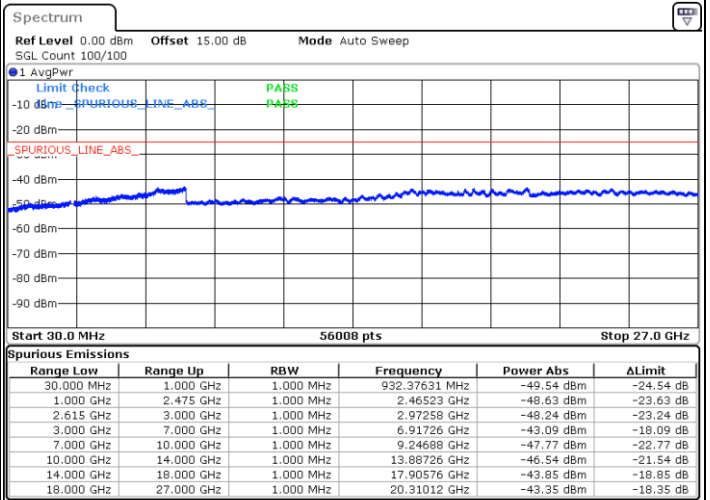

LTE Band 7C / 20MHz+15MHz

64QAM

Lowest Channel / 1RB0 and 1RB74

Lowest Channel / 1RB99 and 1RB0

Date: 4.JAN.2021 04:32:55

Date: 4.JAN.2021 04:45:56

Lowest Channel / FullRB

N/A

Date: 4.JAN.2021 04:31:04

LTE Band 7C / 20MHz+15MHz

64QAM

MiddleChannel / 1RB0 and 1RB74

Middle Channel / 1RB99 and 1RB0

Date: 4.JAN.2021 04:54:05

Date: 4.JAN.2021 05:00:14

Middle Channel / FullIRB

N/A

Date: 4.JAN.2021 04:52:51

LTE Band 7C / 20MHz+15MHz

64QAM

Highest Channel / 1RB0 and 1RB74

Highest Channel / 1RB99 and 1RB0

Date: 4.JAN.2021 05:15:05

Date: 4.JAN.2021 05:25:53

Highest Channel / FullIRB

N/A

Date: 4.JAN.2021 05:13:42

LTE Band 7C / 20MHz+20MHz

64QAM

Lowest Channel / 1RB0 and 1RB99

Lowest Channel / 1RB99 and 1RB0

Date: 4.JAN.2021 03:18:11