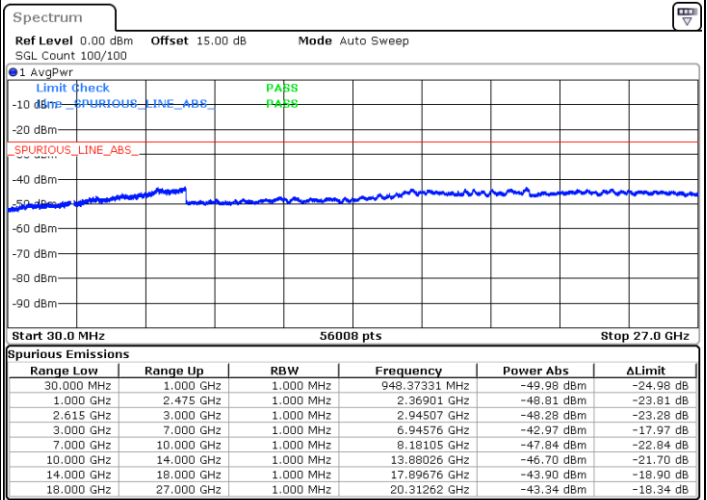

N/A

Date: 4.JAN.2021 04:52:51

LTE Band 7C / 20MHz+15MHz

64QAM

Highest Channel / 1RB0 and 1RB74

Highest Channel / 1RB99 and 1RB0

Date: 4.JAN.2021 05:15:05

Date: 4.JAN.2021 05:25:53

Highest Channel / FullIRB

N/A

Date: 4.JAN.2021 05:13:42

LTE Band 7C / 20MHz+20MHz

64QAM

Lowest Channel / 1RB0 and 1RB99

Lowest Channel / 1RB99 and 1RB0

Date: 4.JAN.2021 03:18:11

Date: 4.JAN.2021 03:29:05

Lowest Channel / FullRB

N/A

Date: 4.JAN.2021 03:14:10

LTE Band 7C / 20MHz+20MHz

64QAM

Middle Channel / 1RB0 and 1RB99

Middle Channel / 1RB99 and 1RB0