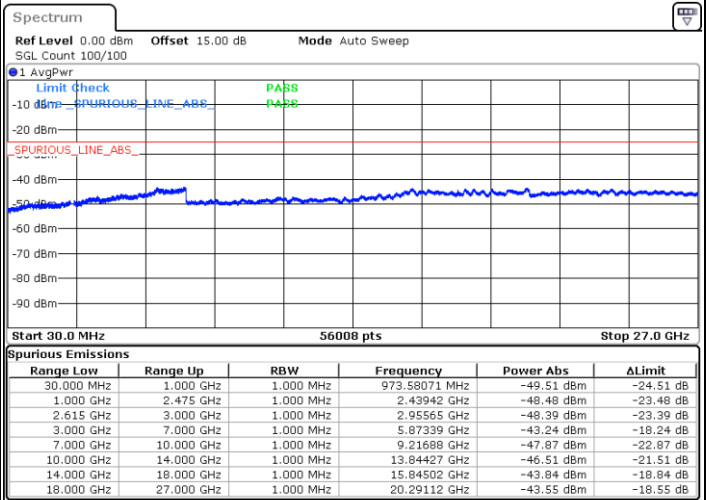

Date: 4.JAN.2021 04:42:40

Lowest Channel / FullRB

N/A

Date: 4.JAN.2021 04:28:43

LTE Band 7C / 20MHz+15MHz

16QAM

MiddleChannel / 1RB0 and 1RB74

Middle Channel / 1RB99 and 1RB0

Date: 4.JAN.2021 04:55:30

Date: 4.JAN.2021 04:58:43

Middle Channel / FullIRB

N/A

Date: 4.JAN.2021 04:50:33

LTE Band 7C / 20MHz+15MHz

16QAM

Highest Channel / 1RB0 and 1RB74

Highest Channel / 1RB99 and 1RB0

Date: 4.JAN.2021 05:16:44

Date: 4.JAN.2021 05:23:41

Highest Channel / FullIRB

N/A

Date: 4.JAN.2021 05:11:26

LTE Band 7C / 20MHz+20MHz

16QAM

Lowest Channel / 1RB0 and 1RB99

Lowest Channel / 1RB99 and 1RB0

Date: 4. JAN. 2021 03:20:39

Date: 4. JAN. 2021 03:26:28

Lowest Channel / FullRB

N/A

Date: 4. JAN. 2021 03:10:36

LTE Band 7C / 20MHz+20MHz