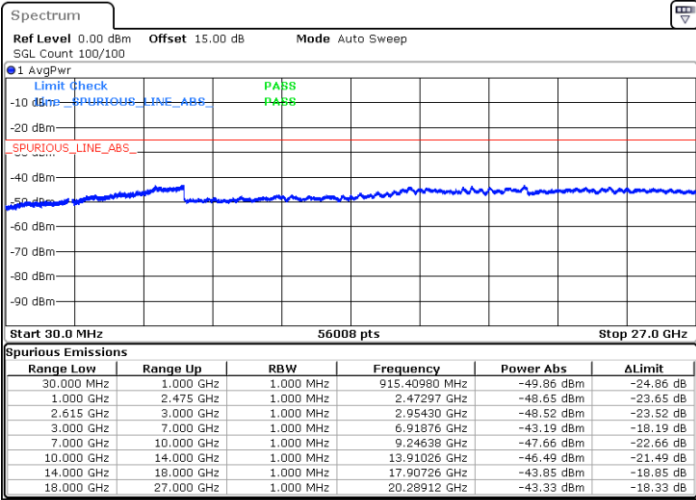

Highest Channel / FullIRB

N/A

Date: 4.JAN.2021 18:55:26

LTE Band 7C / 20MHz+15MHz

16QAM

Lowest Channel / 1RB0 and 1RB74

Lowest Channel / 1RB99 and 1RB0

Date: 4.JAN.2021 04:34:52

Date: 4.JAN.2021 04:42:40

Lowest Channel / FullRB

N/A

Date: 4.JAN.2021 04:28:43

LTE Band 7C / 20MHz+15MHz

16QAM

MiddleChannel / 1RB0 and 1RB74

Middle Channel / 1RB99 and 1RB0

Date: 4.JAN.2021 04:55:30

Date: 4.JAN.2021 04:58:43

Middle Channel / FullIRB

N/A

Date: 4.JAN.2021 04:50:33

LTE Band 7C / 20MHz+15MHz

16QAM

Highest Channel / 1RB0 and 1RB74

Highest Channel / 1RB99 and 1RB0

Date: 4.JAN.2021 05:16:44

Date: 4.JAN.2021 05:23:41

Highest Channel / FullIRB

N/A

Date: 4.JAN.2021 05:11:26

LTE Band 7C / 20MHz+20MHz

16QAM