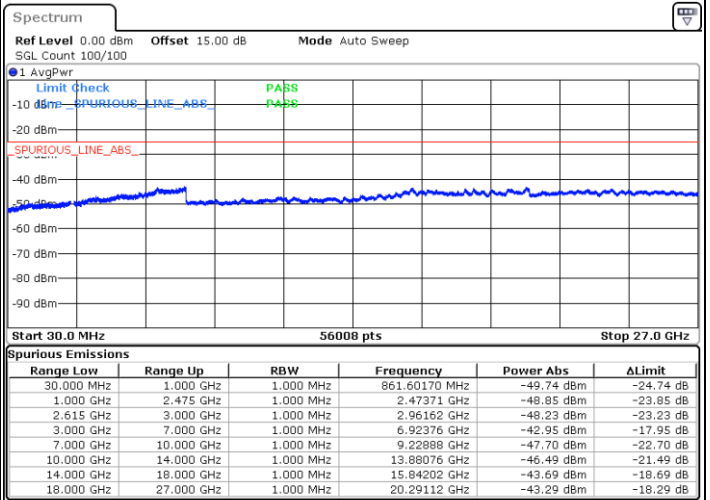

Date: 4.JAN.2021 03:46:30