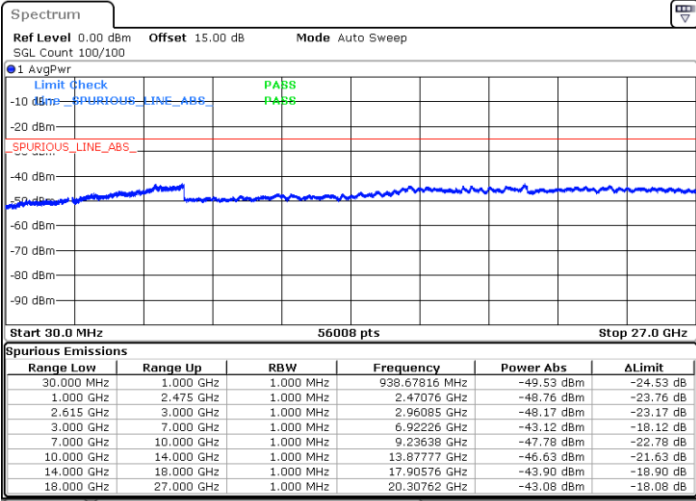

Lowest Channel / 1RB99 and 1RB0

Date: 4.JAN.2021 05:40:51

Date: 4.JAN.2021 05:50:50

Lowest Channel / FullRB

N/A

Date: 4.JAN.2021 05:33:48

LTE Band 7C / 20MHz+10MHz

64QAM

Middle Channel / 1RB0 and 1RB49

Middle Channel / 1RB99 and 1RB0

Date: 4.JAN.2021 05:56:53

Date: 4.JAN.2021 06:05:40

Middle Channel / FullIRB

N/A

Date: 4.JAN.2021 05:55:43

LTE Band 7C / 20MHz+10MHz

64QAM

Highest Channel / 1RB0 and 1RB49

Highest Channel / 1RB99 and 1RB0

Date: 4.JAN.2021 18:59:09

Date: 4.JAN.2021 19:15:23

Highest Channel / FullIRB

N/A

Date: 4.JAN.2021 18:57:27

LTE Band 7C / 20MHz+15MHz

64QAM

Lowest Channel / 1RB0 and 1RB74

Lowest Channel / 1RB99 and 1RB0

Date: 4.JAN.2021 04:32:55

Date: 4.JAN.2021 04:45:56

Lowest Channel / FullRB

N/A