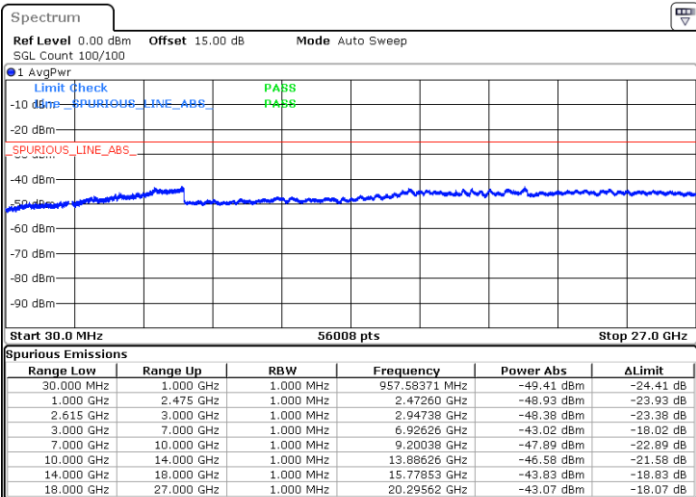

Date: 4.JAN.2021 05:31:49

LTE Band 7C / 20MHz+10MHz

16QAM

Middle Channel / 1RB0 and 1RB49

Middle Channel / 1RB99 and 1RB0

Date: 4.JAN.2021 05:58:10

Date: 4.JAN.2021 06:02:01

Middle Channel / FullIRB

N/A

Date: 4.JAN.2021 05:54:23

LTE Band 7C / 20MHz+10MHz

16QAM

Highest Channel / 1RB0 and 1RB49

Highest Channel / 1RB99 and 1RB0

Date: 4.JAN.2021 19:00:47

Date: 4.JAN.2021 19:11:18

Highest Channel / FullIRB

N/A

Date: 4.JAN.2021 18:55:26

LTE Band 7C / 20MHz+15MHz

16QAM

Lowest Channel / 1RB0 and 1RB74

Lowest Channel / 1RB99 and 1RB0

Date: 4.JAN.2021 04:34:52

Date: 4.JAN.2021 04:42:40

Lowest Channel / FullRB

N/A

Date: 4.JAN.2021 04:28:43

LTE Band 7C / 20MHz+15MHz

16QAM

MiddleChannel / 1RB0 and 1RB74

Middle Channel / 1RB99 and 1RB0