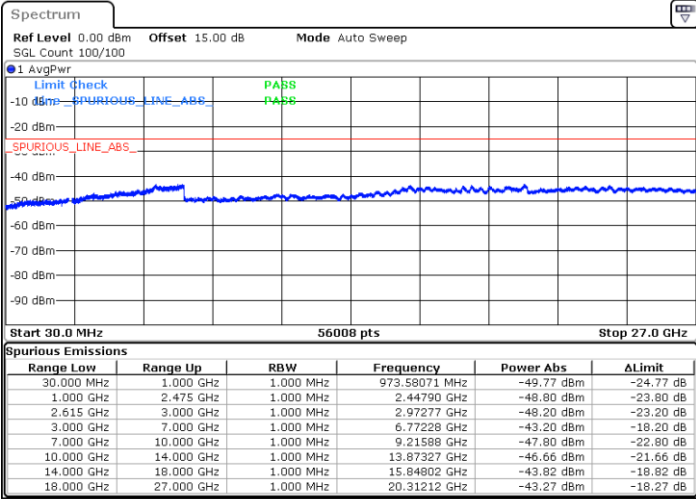

Lowest Channel / 1RB0 and 1RB99

Lowest Channel / 1RB99 and 1RB0

Date: 4. JAN. 2021 03:20:39

Date: 4. JAN. 2021 03:26:28

Lowest Channel / FullRB

N/A

Date: 4. JAN. 2021 03:10:36

LTE Band 7C / 20MHz+20MHz

16QAM

Middle Channel / 1RB0 and 1RB99

Middle Channel / 1RB99 and 1RB0

Date: 4.JAN.2021 03:40:58

Date: 4.JAN.2021 03:45:19

Middle Channel / FullRB

N/A

Date: 4.JAN.2021 03:34:26

LTE Band 7C / 20MHz+20MHz

16QAM

Highest Channel / 1RB0 and 1RB99

Highest Channel / 1RB99 and 1RB0

Date: 4.JAN.2021 04:09:36

Date: 4.JAN.2021 04:17:05

Highest Channel / FullIRB

N/A

Date: 4.JAN.2021 03:52:26

LTE Band 7C / 10MHz+20MHz

64QAM

Lowest Channel / 1RB0 and 1RB99

Lowest Channel / 1RB49 and 1RB0

Date: 4.JAN.2021 22:28:41

Date: 4.JAN.2021 23:10:21

Lowest Channel / FullRB