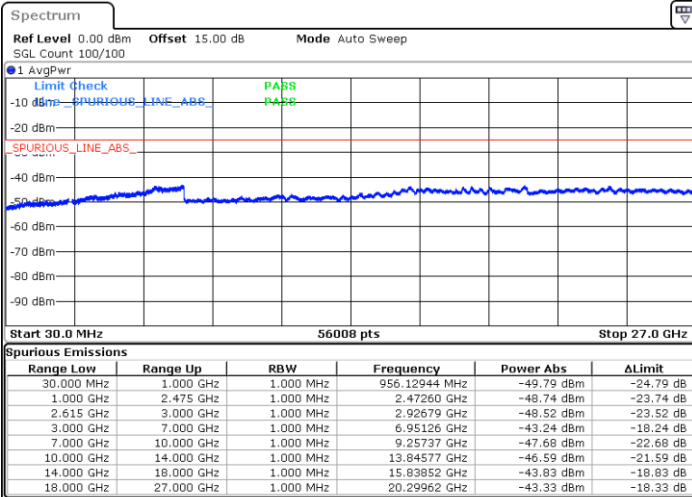

Middle Channel / 1RB74 and 1RB0

Date: 5.JAN.2021 01:12:29

Date: 5.JAN.2021 01:19:07

Middle Channel / FullIRB

N/A

Date: 5.JAN.2021 01:10:46

LTE Band 7C / 15MHz+10MHz

64QAM

Highest Channel / 1RB0 and 1RB49

Highest Channel / 1RB74 and 1RB0

Date: 5.JAN.2021 01:36:38

Date: 5.JAN.2021 01:49:59

Highest Channel / FullIRB

N/A

Date: 5.JAN.2021 01:33:51

LTE Band 7C / 15MHz+15MHz

64QAM

Lowest Channel / 1RB0 and 1RB74

Lowest Channel / 1RB74 and 1RB0

Date: 4.JAN.2021 20:46:27

Date: 4.JAN.2021 20:58:45

Lowest Channel / FullRB

N/A

Date: 4.JAN.2021 20:43:31