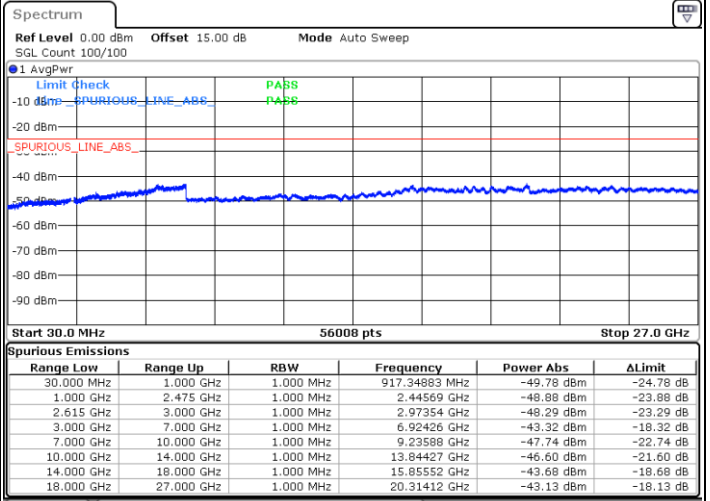

Highest Channel / FullIRB

N/A

Date: 4.JAN.2021 18:55:26

LTE Band 7C / 20MHz+15MHz

16QAM

Lowest Channel / 1RB0 and 1RB74

Lowest Channel / 1RB99 and 1RB0

Date: 4.JAN.2021 04:34:52

Date: 4.JAN.2021 04:42:40

Lowest Channel / FullRB

N/A

Date: 4.JAN.2021 04:28:43

LTE Band 7C / 20MHz+15MHz

16QAM

MiddleChannel / 1RB0 and 1RB74

Middle Channel / 1RB99 and 1RB0

Date: 4.JAN.2021 04:55:30

Date: 4.JAN.2021 04:58:43

Middle Channel / FullIRB

N/A

Date: 4.JAN.2021 04:50:33

LTE Band 7C / 20MHz+15MHz

16QAM

Highest Channel / 1RB0 and 1RB74

Highest Channel / 1RB99 and 1RB0

Date: 4.JAN.2021 05:16:44

Date: 4.JAN.2021 05:23:41

Highest Channel / FullIRB

N/A

Date: 4.JAN.2021 05:11:26

LTE Band 7C / 20MHz+20MHz

16QAM