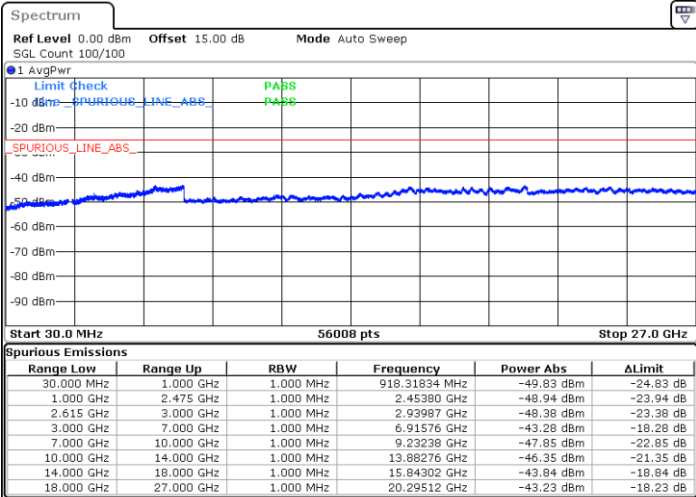

Date: 5.JAN.2021 00:34:59

Highest Channel / FullIRB

N/A

Date: 5.JAN.2021 00:15:46

LTE Band 7C / 15MHz+10MHz

64QAM

Lowest Channel / 1RB0 and 1RB49

Lowest Channel / 1RB74 and 1RB0

Date: 5.JAN.2021 00:49:17

Date: 5.JAN.2021 01:00:22

Lowest Channel / FullRB

N/A

Date: 5.JAN.2021 00:46:56

LTE Band 7C / 15MHz+10MHz

64QAM

Middle Channel / 1RB0 and 1RB49

Middle Channel / 1RB74 and 1RB0

Date: 5.JAN.2021 01:12:29

Date: 5.JAN.2021 01:19:07

Middle Channel / FullIRB

N/A

Date: 5.JAN.2021 01:10:46

LTE Band 7C / 15MHz+10MHz

64QAM

Highest Channel / 1RB0 and 1RB49

Highest Channel / 1RB74 and 1RB0

Date: 5.JAN.2021 01:36:38

Date: 5.JAN.2021 01:49:59

Highest Channel / FullIRB

N/A

Date: 5.JAN.2021 01:33:51

LTE Band 7C / 15MHz+15MHz