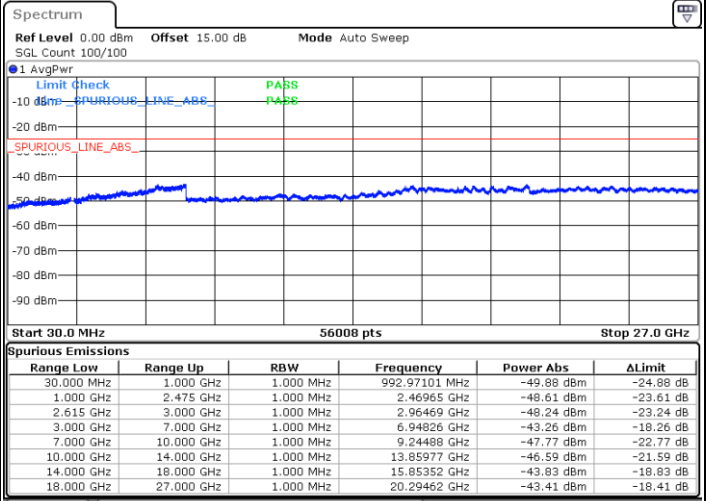

Date: 4.JAN.2021 03:52:26

LTE Band 7C / 10MHz+20MHz

64QAM

Lowest Channel / 1RB0 and 1RB99

Lowest Channel / 1RB49 and 1RB0

Date: 4.JAN.2021 22:28:41

Date: 4.JAN.2021 23:10:21

Lowest Channel / FullRB

N/A

Date: 4.JAN.2021 22:25:04

LTE Band 7C / 10MHz+20MHz

64QAM

MiddleChannel / 1RB0 and 1RB99

Middle Channel / 1RB49 and 1RB0

Date: 4.JAN.2021 23:25:01

Date: 4.JAN.2021 23:32:11

Middle Channel / FullIRB

N/A

Date: 4.JAN.2021 23:23:37

LTE Band 7C / 10MHz+20MHz

64QAM

Highest Channel / 1RB0 and 1RB99

Highest Channel / 1RB49 and 1RB0

Date: 5.JAN.2021 00:18:07

Date: 5.JAN.2021 00:34:59

Highest Channel / FullIRB

N/A

Date: 5.JAN.2021 00:15:46

LTE Band 7C / 15MHz+10MHz

64QAM

Lowest Channel / 1RB0 and 1RB49

Lowest Channel / 1RB74 and 1RB0