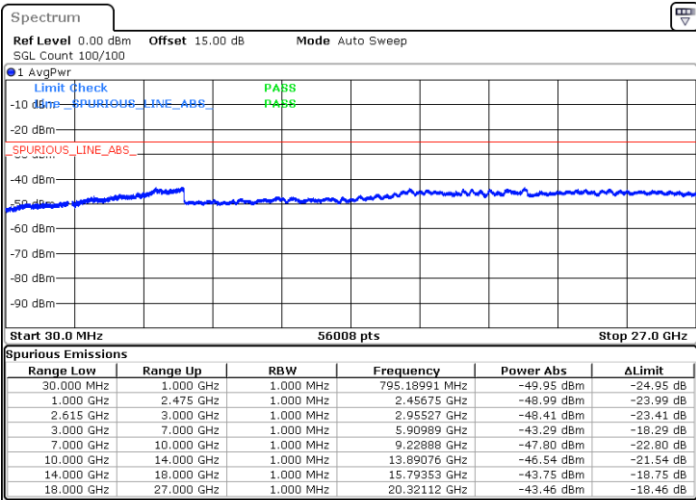

Date: 4.JAN.2021 20:24:55

Date: 4.JAN.2021 20:34:27

Highest Channel / FullIRB

N/A

Date: 4.JAN.2021 20:22:51

LTE Band 7C / 20MHz+10MHz

64QAM

Lowest Channel / 1RB0 and 1RB49

Lowest Channel / 1RB99 and 1RB0

Date: 4.JAN.2021 05:40:51

Date: 4.JAN.2021 05:50:50

Lowest Channel / FullRB

N/A

Date: 4.JAN.2021 05:33:48

LTE Band 7C / 20MHz+10MHz

64QAM

Middle Channel / 1RB0 and 1RB49

Middle Channel / 1RB99 and 1RB0

Date: 4.JAN.2021 05:56:53

Date: 4.JAN.2021 06:05:40

Middle Channel / FullIRB

N/A

Date: 4.JAN.2021 05:55:43

LTE Band 7C / 20MHz+10MHz

64QAM

Highest Channel / 1RB0 and 1RB49

Highest Channel / 1RB99 and 1RB0

Date: 4.JAN.2021 18:59:09

Date: 4.JAN.2021 19:15:23

Highest Channel / FullIRB

N/A

Date: 4.JAN.2021 18:57:27