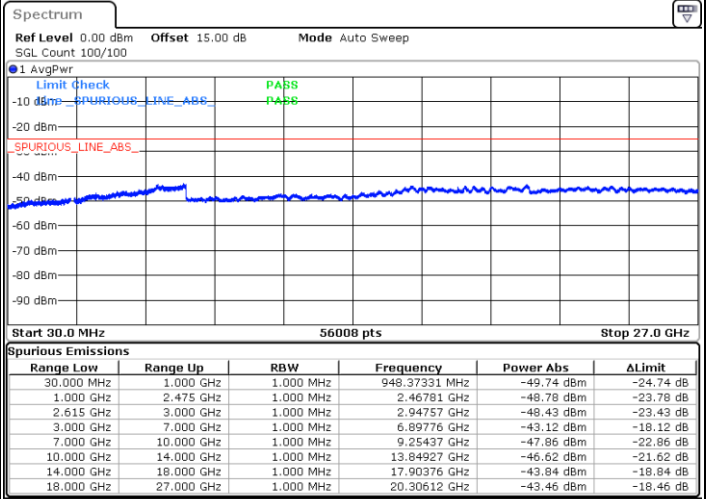

Date: 4.JAN.2021 04:55:30

Date: 4.JAN.2021 04:58:43

Middle Channel / FullIRB

N/A

Date: 4.JAN.2021 04:50:33

LTE Band 7C / 20MHz+15MHz

16QAM

Highest Channel / 1RB0 and 1RB74

Highest Channel / 1RB99 and 1RB0

Date: 4.JAN.2021 05:16:44

Date: 4.JAN.2021 05:23:41

Highest Channel / FullIRB

N/A

Date: 4.JAN.2021 05:11:26

LTE Band 7C / 20MHz+20MHz

16QAM

Lowest Channel / 1RB0 and 1RB99

Lowest Channel / 1RB99 and 1RB0

Date: 4. JAN. 2021 03:20:39

Date: 4. JAN. 2021 03:26:28

Lowest Channel / FullRB

N/A

Date: 4. JAN. 2021 03:10:36

LTE Band 7C / 20MHz+20MHz

LTE Band 7C / 20MHz+20MHz

16QAM

Highest Channel / 1RB0 and 1RB99

Highest Channel / 1RB99 and 1RB0

Date: 4.JAN.2021 04:09:36

Date: 4.JAN.2021 04:17:05

Highest Channel / FullIRB

N/A