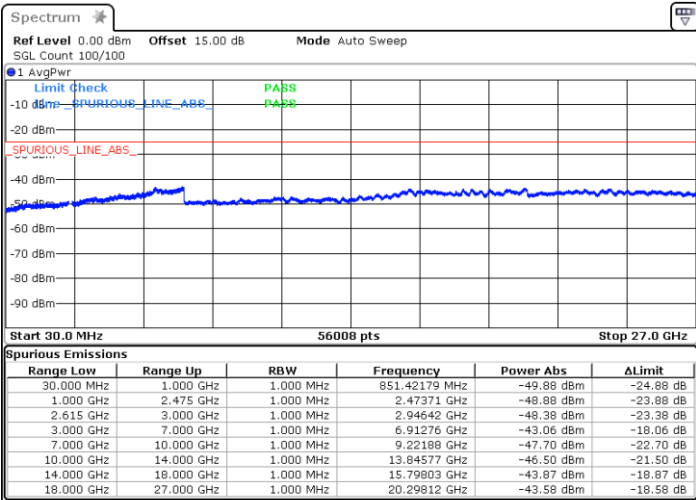

Highest Channel / 1RB0 and 1RB49

Highest Channel / 1RB74 and 1RB0

Date: 5.JAN.2021 01:36:38

Date: 5.JAN.2021 01:49:59

Highest Channel / FullIRB

N/A

Date: 5.JAN.2021 01:33:51

LTE Band 7C / 15MHz+15MHz

64QAM

Lowest Channel / 1RB0 and 1RB74

Lowest Channel / 1RB74 and 1RB0

Date: 4.JAN.2021 20:46:27

Date: 4.JAN.2021 20:58:45

Lowest Channel / FullRB

N/A

Date: 4.JAN.2021 20:43:31

LTE Band 7C / 15MHz+15MHz

64QAM

Middle Channel / 1RB0 and 1RB74

Middle Channel / 1RB74 and 1RB0

Date: 4.JAN.2021 21:19:24

Date: 4.JAN.2021 21:35:46

Middle Channel / FullRB

N/A

Date: 4.JAN.2021 21:07:10

LTE Band 7C / 15MHz+15MHz

64QAM

Highest Channel / 1RB0 and 1RB74

Highest Channel / 1RB74 and 1RB0

Date: 4.JAN.2021 21:52:04

Date: 4.JAN.2021 22:04:02

Highest Channel / FullIRB