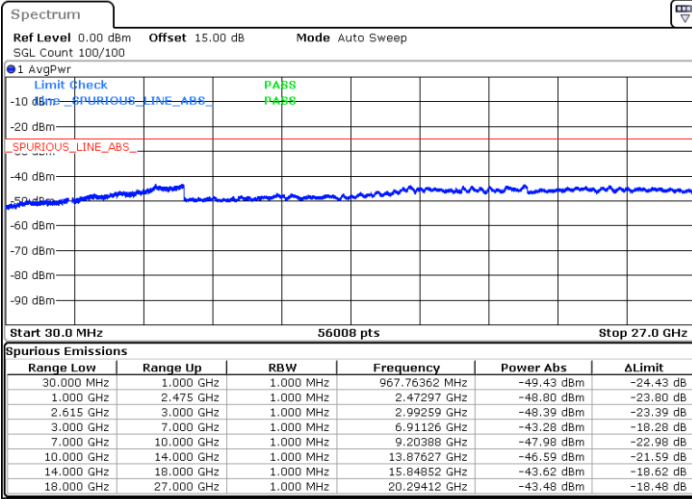

Date: 4.JAN.2021 04:31:04

LTE Band 7C / 20MHz+15MHz

64QAM

MiddleChannel / 1RB0 and 1RB74

Middle Channel / 1RB99 and 1RB0

Date: 4.JAN.2021 04:54:05

Date: 4.JAN.2021 05:00:14

Middle Channel / FullIRB

N/A

Date: 4.JAN.2021 04:52:51

LTE Band 7C / 20MHz+15MHz

64QAM

Highest Channel / 1RB0 and 1RB74

Highest Channel / 1RB99 and 1RB0

Date: 4.JAN.2021 05:15:05

Date: 4.JAN.2021 05:25:53

Highest Channel / FullIRB

N/A

Date: 4.JAN.2021 05:13:42

LTE Band 7C / 20MHz+20MHz

64QAM

Lowest Channel / 1RB0 and 1RB99

Lowest Channel / 1RB99 and 1RB0

Date: 4.JAN.2021 03:18:11