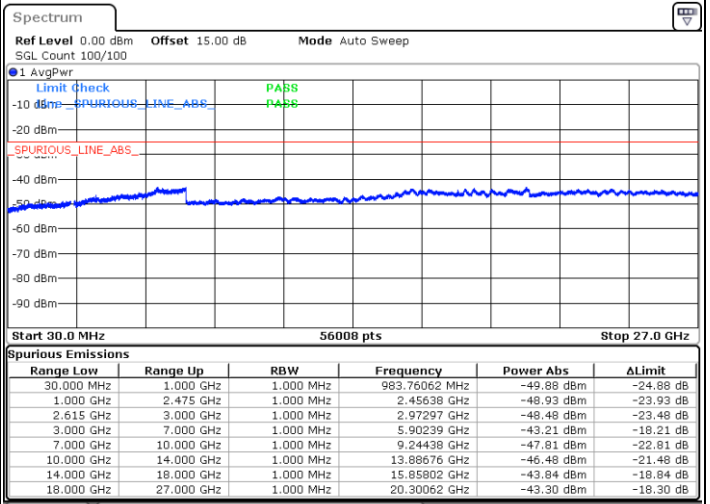

N/A

Date: 4.JAN.2021 21:49:35

LTE Band 7C / 15MHz+20MHz

64QAM

Lowest Channel / 1RB0 and 1RB99

Lowest Channel / 1RB74 and 1RB0

Date: 4.JAN.2021 19:35:20

Date: 4.JAN.2021 19:46:36

Lowest Channel / FullRB

N/A

Date: 4.JAN.2021 19:32:24

LTE Band 7C / 15MHz+20MHz

64QAM

Middle Channel / 1RB0 and 1RB9

Middle Channel / 1RB74 and 1RB0

Date: 4.JAN.2021 19:56:21

Date: 4.JAN.2021 20:03:53

Middle Channel / FullIRB

N/A

Date: 4.JAN.2021 19:54:46

LTE Band 7C / 15MHz+20MHz

64QAM

Highest Channel / 1RB0 and 1RB99

Highest Channel / 1RB74 and 1RB0

Date: 4.JAN.2021 20:24:55

Date: 4.JAN.2021 20:34:27

Highest Channel / FullIRB

N/A

Date: 4.JAN.2021 20:22:51

LTE Band 7C / 20MHz+10MHz

64QAM

Lowest Channel / 1RB0 and 1RB49