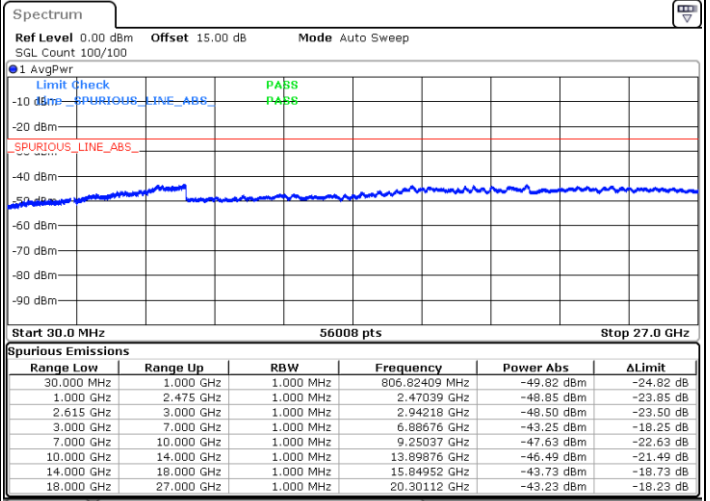

Date: 4.JAN.2021 20:03:53

Middle Channel / FullIRB

N/A

Date: 4.JAN.2021 19:54:46

LTE Band 7C / 15MHz+20MHz

64QAM

Highest Channel / 1RB0 and 1RB99

Highest Channel / 1RB74 and 1RB0

Date: 4.JAN.2021 20:24:55

Date: 4.JAN.2021 20:34:27

Highest Channel / FullIRB

N/A

Date: 4.JAN.2021 20:22:51

LTE Band 7C / 20MHz+10MHz

64QAM

Lowest Channel / 1RB0 and 1RB49

Lowest Channel / 1RB99 and 1RB0

Date: 4.JAN.2021 05:40:51

Date: 4.JAN.2021 05:50:50

Lowest Channel / FullRB

N/A

Date: 4.JAN.2021 05:33:48

LTE Band 7C / 20MHz+10MHz

64QAM

Middle Channel / 1RB0 and 1RB49

Middle Channel / 1RB99 and 1RB0

Date: 4.JAN.2021 05:56:53

Date: 4.JAN.2021 06:05:40

Middle Channel / FullIRB

N/A

Date: 4.JAN.2021 05:55:43

LTE Band 7C / 20MHz+10MHz