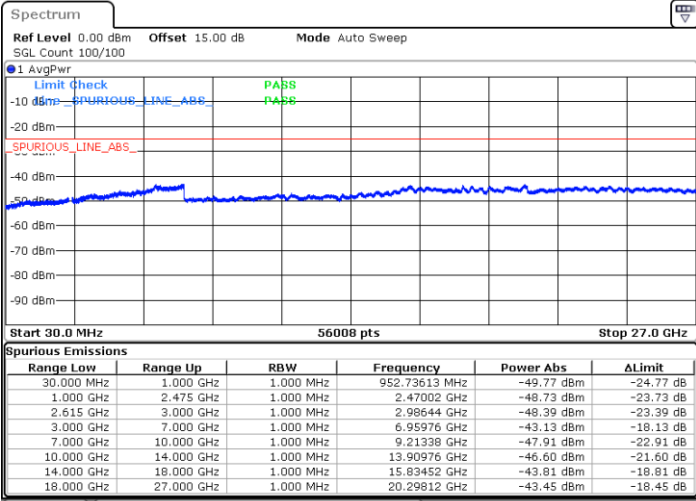

Date: 4.JAN.2021 20:03:53

Middle Channel / FullIRB

N/A

Date: 4.JAN.2021 19:54:46

LTE Band 7C / 15MHz+20MHz

64QAM

Highest Channel / 1RB0 and 1RB99

Highest Channel / 1RB74 and 1RB0

Date: 4.JAN.2021 20:24:55

Date: 4.JAN.2021 20:34:27

Highest Channel / FullIRB

N/A

Date: 4.JAN.2021 20:22:51

LTE Band 7C / 20MHz+10MHz

64QAM

Lowest Channel / 1RB0 and 1RB49

Lowest Channel / 1RB99 and 1RB0

Date: 4.JAN.2021 05:40:51

Date: 4.JAN.2021 05:50:50

Lowest Channel / FullRB

N/A

Date: 4.JAN.2021 05:33:48

LTE Band 7C / 20MHz+10MHz

64QAM

Middle Channel / 1RB0 and 1RB49

Middle Channel / 1RB99 and 1RB0

Date: 4.JAN.2021 05:56:53

Date: 4.JAN.2021 06:05:40

Middle Channel / FullIRB

N/A

Date: 4.JAN.2021 05:55:43

LTE Band 7C / 20MHz+10MHz