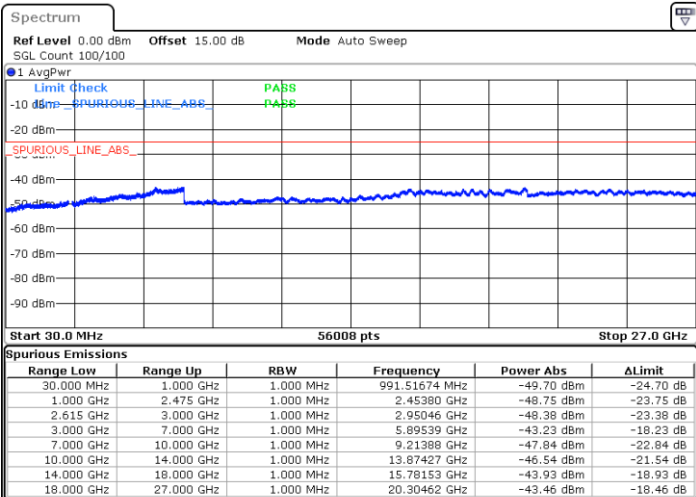

Middle Channel / FullIRB

N/A

Date: 4.JAN.2021 03:37:01