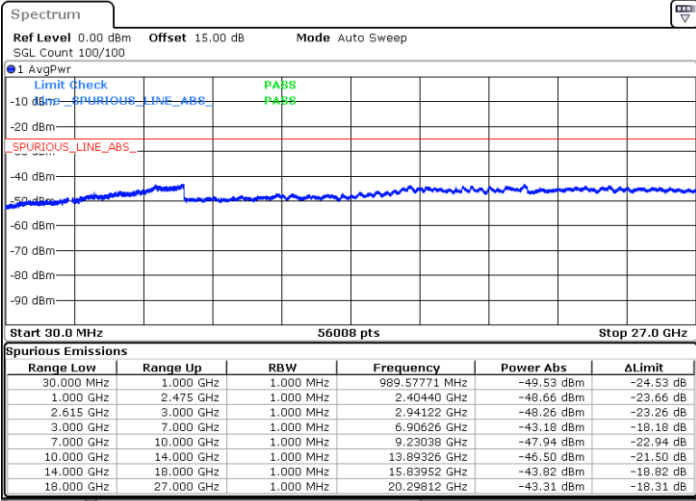

Date: 4.JAN.2021 03:52:26

LTE Band 7C / 10MHz+20MHz

64QAM

Lowest Channel / 1RB0 and 1RB99

Lowest Channel / 1RB49 and 1RB0

Date: 4.JAN.2021 22:28:41

Date: 4.JAN.2021 23:10:21

Lowest Channel / FullRB

N/A

Date: 4.JAN.2021 22:25:04

LTE Band 7C / 10MHz+20MHz

64QAM

MiddleChannel / 1RB0 and 1RB99

Middle Channel / 1RB49 and 1RB0

Date: 4.JAN.2021 23:25:01

Date: 4.JAN.2021 23:32:11

Middle Channel / FullIRB

N/A

Date: 4.JAN.2021 23:23:37

LTE Band 7C / 10MHz+20MHz

64QAM

Highest Channel / 1RB0 and 1RB99

Highest Channel / 1RB49 and 1RB0

Date: 5.JAN.2021 00:18:07

Date: 5.JAN.2021 00:34:59

Highest Channel / FullIRB

N/A

Date: 5.JAN.2021 00:15:46

LTE Band 7C / 15MHz+10MHz

64QAM

Lowest Channel / 1RB0 and 1RB49

Lowest Channel / 1RB74 and 1RB0