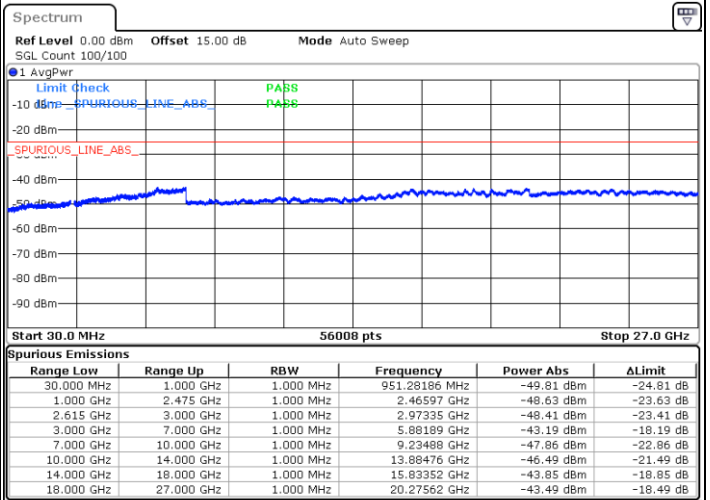

LTE Band 7C / 15MHz+15MHz

64QAM

Middle Channel / 1RB0 and 1RB74

Middle Channel / 1RB74 and 1RB0

Date: 4.JAN.2021 21:19:24

Date: 4.JAN.2021 21:35:46

Middle Channel / FullRB

N/A

Date: 4.JAN.2021 21:07:10

LTE Band 7C / 15MHz+15MHz

64QAM

Highest Channel / 1RB0 and 1RB74

Highest Channel / 1RB74 and 1RB0

Date: 4.JAN.2021 21:52:04

Date: 4.JAN.2021 22:04:02

Highest Channel / FullIRB

N/A

Date: 4.JAN.2021 21:49:35

LTE Band 7C / 15MHz+20MHz

64QAM

Lowest Channel / 1RB0 and 1RB99

Lowest Channel / 1RB74 and 1RB0

Date: 4.JAN.2021 19:35:20

Date: 4.JAN.2021 19:46:36