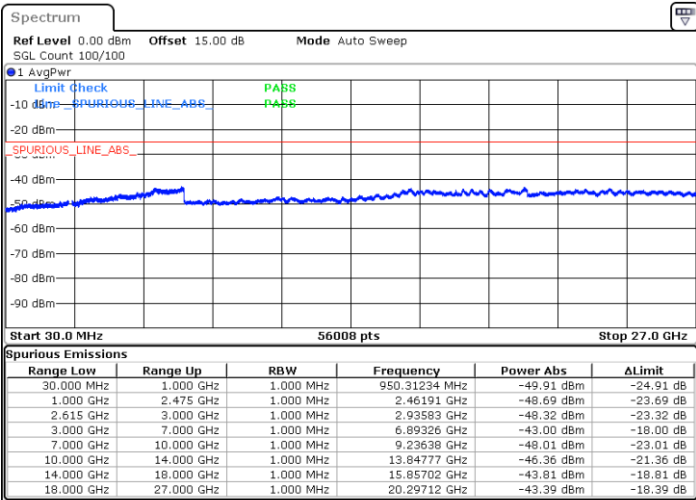

Date: 4.JAN.2021 04:42:40

Lowest Channel / FullRB

N/A

Date: 4.JAN.2021 04:28:43

LTE Band 7C / 20MHz+15MHz

16QAM

MiddleChannel / 1RB0 and 1RB74

Middle Channel / 1RB99 and 1RB0

Date: 4.JAN.2021 04:55:30

Date: 4.JAN.2021 04:58:43

Middle Channel / FullIRB

N/A

Date: 4.JAN.2021 04:50:33

LTE Band 7C / 20MHz+15MHz

16QAM

Highest Channel / 1RB0 and 1RB74

Highest Channel / 1RB99 and 1RB0

Date: 4.JAN.2021 05:16:44

Date: 4.JAN.2021 05:23:41

Highest Channel / FullIRB

N/A

Date: 4.JAN.2021 05:11:26

LTE Band 7C / 20MHz+20MHz

16QAM

Lowest Channel / 1RB0 and 1RB99

Lowest Channel / 1RB99 and 1RB0

Date: 4. JAN. 2021 03:20:39

Date: 4. JAN. 2021 03:26:28

Lowest Channel / FullRB

N/A

Date: 4. JAN. 2021 03:10:36

LTE Band 7C / 20MHz+20MHz