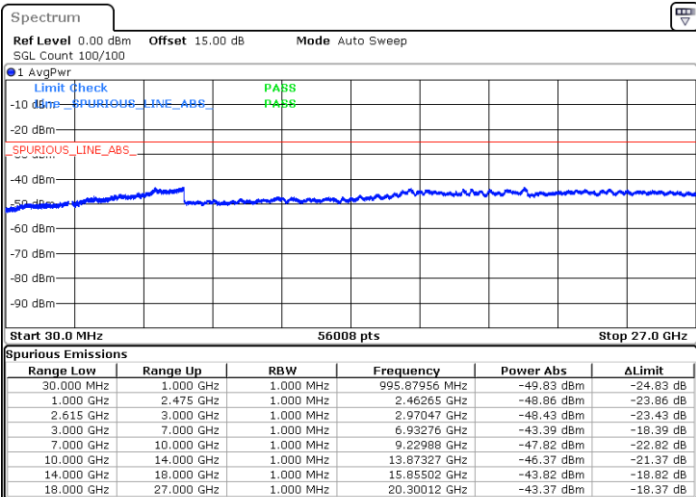

Date: 4.JAN.2021 20:24:55

Date: 4.JAN.2021 20:34:27

Highest Channel / FullIRB

N/A

Date: 4.JAN.2021 20:22:51

LTE Band 7C / 20MHz+10MHz

64QAM

Lowest Channel / 1RB0 and 1RB49

Lowest Channel / 1RB99 and 1RB0

Date: 4.JAN.2021 05:40:51

Date: 4.JAN.2021 05:50:50

Lowest Channel / FullRB

N/A

Date: 4.JAN.2021 05:33:48

LTE Band 7C / 20MHz+10MHz

64QAM

Middle Channel / 1RB0 and 1RB49

Middle Channel / 1RB99 and 1RB0

Date: 4.JAN.2021 05:56:53

Date: 4.JAN.2021 06:05:40

Middle Channel / FullIRB

N/A

Date: 4.JAN.2021 05:55:43

LTE Band 7C / 20MHz+10MHz

64QAM

Highest Channel / 1RB0 and 1RB49

Highest Channel / 1RB99 and 1RB0

Date: 4.JAN.2021 18:59:09

Date: 4.JAN.2021 19:15:23

Highest Channel / FullIRB

N/A

Date: 4.JAN.2021 18:57:27