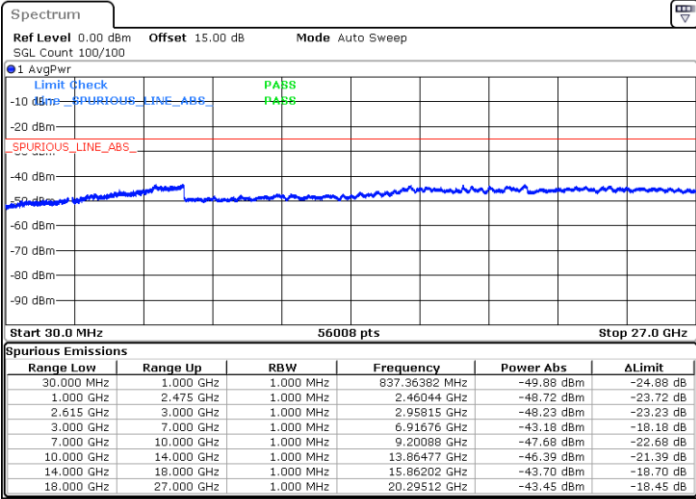

LTE Band 7C / 20MHz+10MHz

16QAM

Lowest Channel / 1RB0 and 1RB49

Lowest Channel / 1RB99 and 1RB0

Date: 4.JAN.2021 05:38:42

Date: 4.JAN.2021 05:48:51

Lowest Channel / FullRB

N/A

Date: 4.JAN.2021 05:31:49

LTE Band 7C / 20MHz+10MHz

16QAM

Middle Channel / 1RB0 and 1RB49

Middle Channel / 1RB99 and 1RB0

Date: 4.JAN.2021 05:58:10

Date: 4.JAN.2021 06:02:01

Middle Channel / FullIRB

N/A

Date: 4.JAN.2021 05:54:23

LTE Band 7C / 20MHz+10MHz

16QAM

Highest Channel / 1RB0 and 1RB49

Highest Channel / 1RB99 and 1RB0

Date: 4.JAN.2021 19:00:47

Date: 4.JAN.2021 19:11:18

Highest Channel / FullIRB

N/A

Date: 4.JAN.2021 18:55:26

LTE Band 7C / 20MHz+15MHz

16QAM

Lowest Channel / 1RB0 and 1RB74

Lowest Channel / 1RB99 and 1RB0

Date: 4.JAN.2021 04:34:52