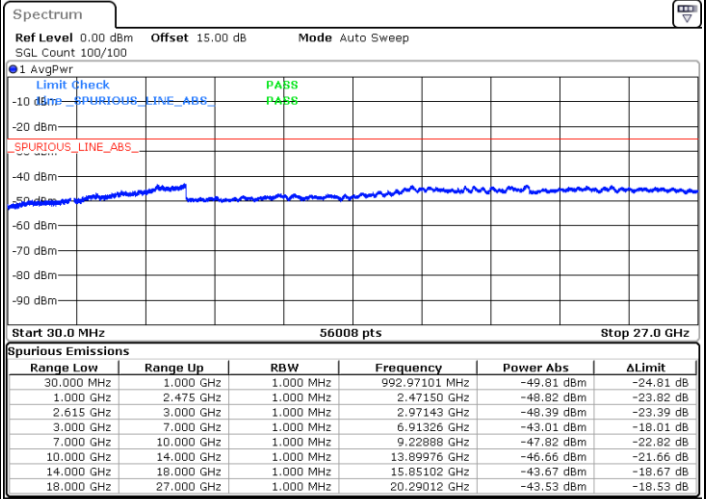

Date: 4.JAN.2021 04:31:04

LTE Band 7C / 20MHz+15MHz

64QAM

MiddleChannel / 1RB0 and 1RB74

Middle Channel / 1RB99 and 1RB0

Date: 4.JAN.2021 04:54:05

Date: 4.JAN.2021 05:00:14

Middle Channel / FullIRB

N/A

Date: 4.JAN.2021 04:52:51

LTE Band 7C / 20MHz+15MHz

64QAM

Highest Channel / 1RB0 and 1RB74

Highest Channel / 1RB99 and 1RB0

Date: 4.JAN.2021 05:15:05

Date: 4.JAN.2021 05:25:53

Highest Channel / FullIRB

N/A

Date: 4.JAN.2021 05:13:42

LTE Band 7C / 20MHz+20MHz

64QAM

Lowest Channel / 1RB0 and 1RB99

Lowest Channel / 1RB99 and 1RB0

Date: 4.JAN.2021 03:18:11

Date: 4.JAN.2021 03:29:05

Lowest Channel / FullRB

N/A

Date: 4.JAN.2021 03:14:10

LTE Band 7C / 20MHz+20MHz

64QAM

Middle Channel / 1RB0 and 1RB99

Middle Channel / 1RB99 and 1RB0