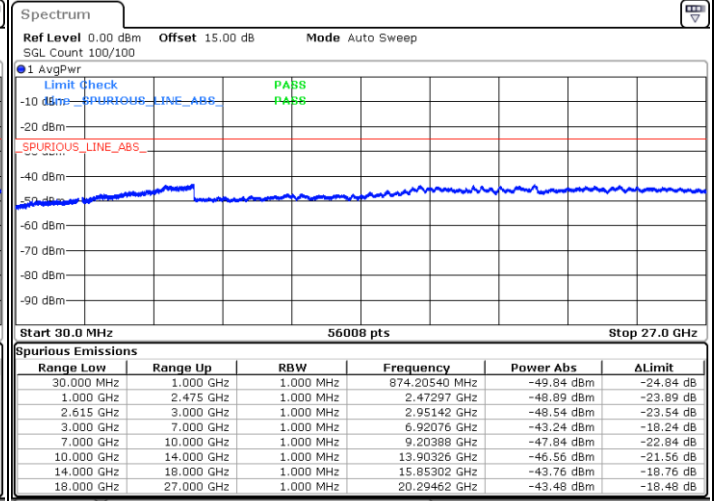

64QAM

Highest Channel / 1RB0 and 1RB49

Highest Channel / 1RB99 and 1RB0

Date: 4.JAN.2021 18:59:09

Date: 4.JAN.2021 19:15:23

Highest Channel / FullIRB

N/A

Date: 4.JAN.2021 18:57:27

LTE Band 7C / 20MHz+15MHz

64QAM

Lowest Channel / 1RB0 and 1RB74

Lowest Channel / 1RB99 and 1RB0

Date: 4.JAN.2021 04:32:55

Date: 4.JAN.2021 04:45:56

Lowest Channel / FullRB

N/A

Date: 4.JAN.2021 04:31:04

LTE Band 7C / 20MHz+15MHz

64QAM

MiddleChannel / 1RB0 and 1RB74

Middle Channel / 1RB99 and 1RB0

Date: 4.JAN.2021 04:54:05

Date: 4.JAN.2021 05:00:14

Middle Channel / FullIRB

N/A

Date: 4.JAN.2021 04:52:51

LTE Band 7C / 20MHz+15MHz

64QAM

Highest Channel / 1RB0 and 1RB74

Highest Channel / 1RB99 and 1RB0

Date: 4.JAN.2021 05:15:05

Date: 4.JAN.2021 05:25:53