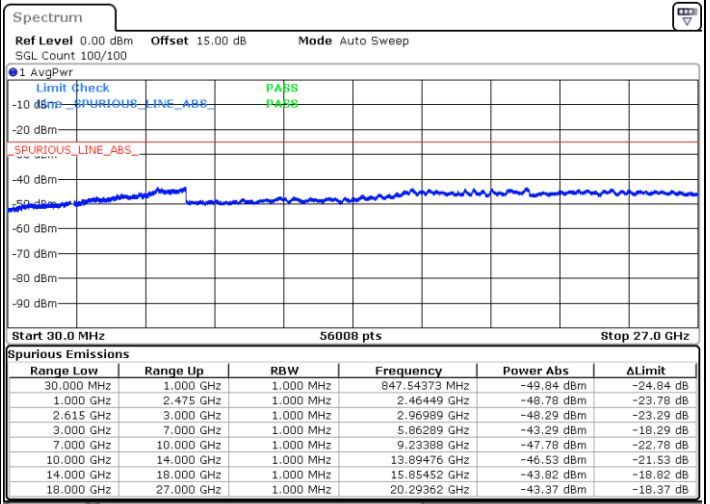

Date: 4.JAN.2021 03:45:19