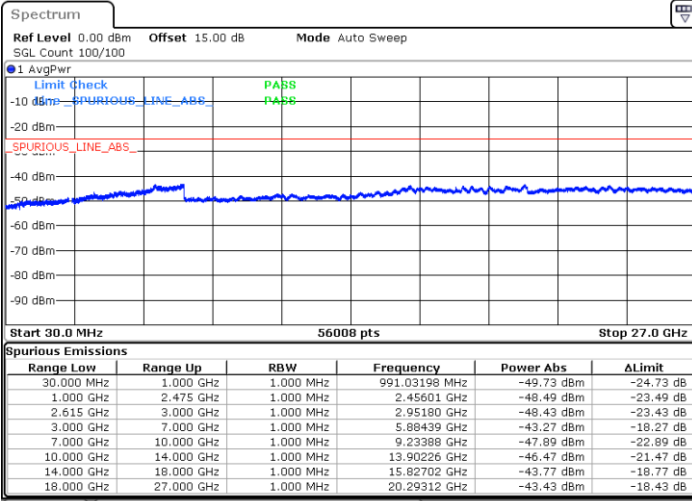

Date: 4.JAN.2021 21:07:10

LTE Band 7C / 15MHz+15MHz

64QAM

Highest Channel / 1RB0 and 1RB74

Highest Channel / 1RB74 and 1RB0

Date: 4.JAN.2021 21:52:04

Date: 4.JAN.2021 22:04:02

Highest Channel / FullIRB

N/A

Date: 4.JAN.2021 21:49:35

LTE Band 7C / 15MHz+20MHz

64QAM

Lowest Channel / 1RB0 and 1RB99

Lowest Channel / 1RB74 and 1RB0

Date: 4.JAN.2021 19:35:20

Date: 4.JAN.2021 19:46:36

Lowest Channel / FullRB

N/A

Date: 4.JAN.2021 19:32:24

LTE Band 7C / 15MHz+20MHz

64QAM

Middle Channel / 1RB0 and 1RB9

Middle Channel / 1RB74 and 1RB0

Date: 4.JAN.2021 19:56:21

Date: 4.JAN.2021 20:03:53

Middle Channel / FullIRB

N/A

Date: 4.JAN.2021 19:54:46

LTE Band 7C / 15MHz+20MHz

64QAM

Highest Channel / 1RB0 and 1RB99

Highest Channel / 1RB74 and 1RB0