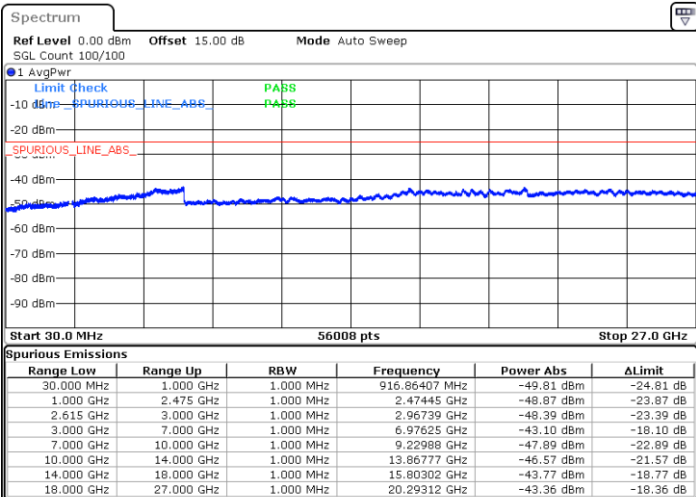

LTE Band 7C / 20MHz+15MHz

64QAM

Lowest Channel / 1RB0 and 1RB74

Lowest Channel / 1RB99 and 1RB0

Date: 4.JAN.2021 04:32:55

Date: 4.JAN.2021 04:45:56

Lowest Channel / FullRB

N/A

Date: 4.JAN.2021 04:31:04

LTE Band 7C / 20MHz+15MHz

64QAM

MiddleChannel / 1RB0 and 1RB74

Middle Channel / 1RB99 and 1RB0

Date: 4.JAN.2021 04:54:05

Date: 4.JAN.2021 05:00:14

Middle Channel / FullIRB

N/A

Date: 4.JAN.2021 04:52:51

LTE Band 7C / 20MHz+15MHz

64QAM

Highest Channel / 1RB0 and 1RB74

Highest Channel / 1RB99 and 1RB0

Date: 4.JAN.2021 05:15:05

Date: 4.JAN.2021 05:25:53

Highest Channel / FullIRB

N/A

Date: 4.JAN.2021 05:13:42

LTE Band 7C / 20MHz+20MHz

64QAM

Lowest Channel / 1RB0 and 1RB99

Lowest Channel / 1RB99 and 1RB0

Date: 4.JAN.2021 03:18:11