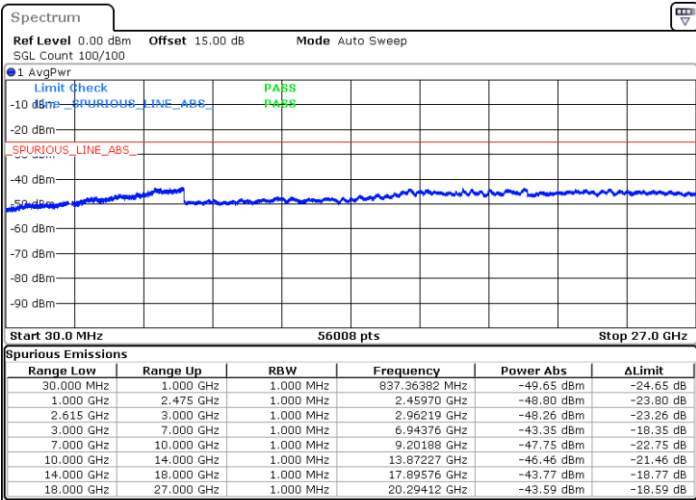

LTE Band 7C / 20MHz+20MHz

16QAM

Highest Channel / 1RB0 and 1RB99

Highest Channel / 1RB99 and 1RB0

Date: 4.JAN.2021 04:09:36

Date: 4.JAN.2021 04:17:05

Highest Channel / FullIRB

N/A

Date: 4.JAN.2021 03:52:26

LTE Band 7C / 10MHz+20MHz

64QAM

Lowest Channel / 1RB0 and 1RB99

Lowest Channel / 1RB49 and 1RB0

Date: 4.JAN.2021 22:28:41

Date: 4.JAN.2021 23:10:21

Lowest Channel / FullRB

N/A

Date: 4.JAN.2021 22:25:04

LTE Band 7C / 10MHz+20MHz

64QAM

MiddleChannel / 1RB0 and 1RB99

Middle Channel / 1RB49 and 1RB0

Date: 4.JAN.2021 23:25:01

Date: 4.JAN.2021 23:32:11

Middle Channel / FullIRB

N/A

Date: 4.JAN.2021 23:23:37

LTE Band 7C / 10MHz+20MHz

64QAM

Highest Channel / 1RB0 and 1RB99

Highest Channel / 1RB49 and 1RB0

Date: 5.JAN.2021 00:18:07