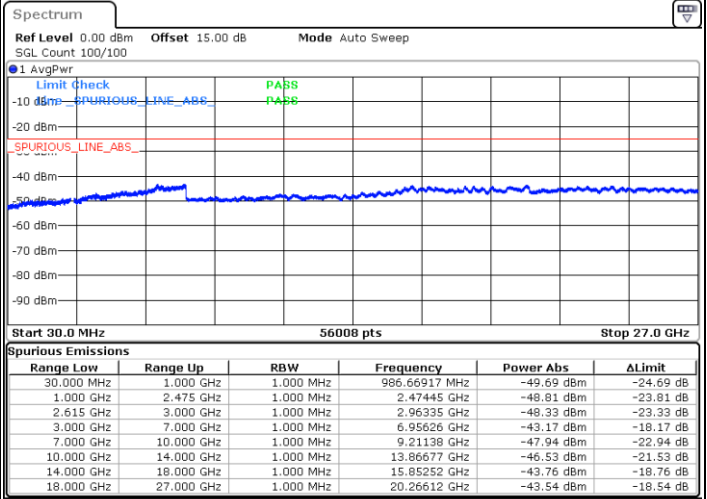

Date: 4.JAN.2021 20:24:55

Date: 4.JAN.2021 20:34:27

Highest Channel / FullIRB

N/A

Date: 4.JAN.2021 20:22:51

LTE Band 7C / 20MHz+10MHz

64QAM

Lowest Channel / 1RB0 and 1RB49

Lowest Channel / 1RB99 and 1RB0

Date: 4.JAN.2021 05:40:51

Date: 4.JAN.2021 05:50:50

Lowest Channel / FullRB

N/A

Date: 4.JAN.2021 05:33:48

LTE Band 7C / 20MHz+10MHz

64QAM

Middle Channel / 1RB0 and 1RB49

Middle Channel / 1RB99 and 1RB0

Date: 4.JAN.2021 05:56:53

Date: 4.JAN.2021 06:05:40

Middle Channel / FullIRB

N/A

Date: 4.JAN.2021 05:55:43

LTE Band 7C / 20MHz+10MHz

64QAM

Highest Channel / 1RB0 and 1RB49

Highest Channel / 1RB99 and 1RB0

Date: 4.JAN.2021 18:59:09

Date: 4.JAN.2021 19:15:23

Highest Channel / FullIRB

N/A

Date: 4.JAN.2021 18:57:27