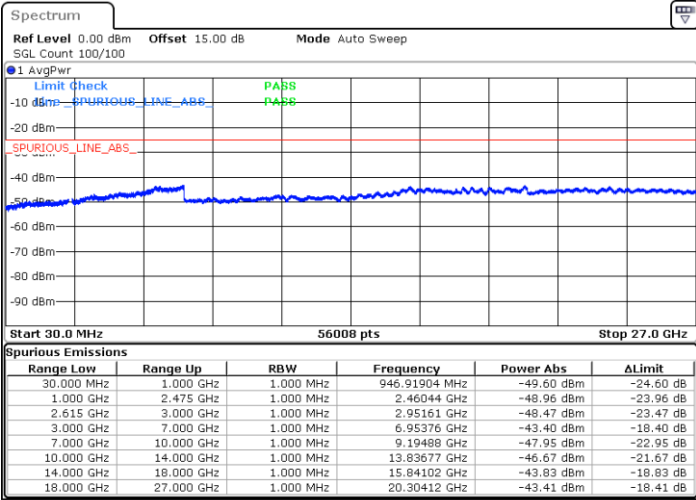

64QAM

Highest Channel / 1RB0 and 1RB49

Highest Channel / 1RB99 and 1RB0

Date: 4.JAN.2021 18:59:09

Date: 4.JAN.2021 19:15:23

Highest Channel / FullIRB

N/A

Date: 4.JAN.2021 18:57:27

LTE Band 7C / 20MHz+15MHz

64QAM

Lowest Channel / 1RB0 and 1RB74

Lowest Channel / 1RB99 and 1RB0

Date: 4.JAN.2021 04:32:55

Date: 4.JAN.2021 04:45:56

Lowest Channel / FullRB

N/A

Date: 4.JAN.2021 04:31:04

LTE Band 7C / 20MHz+15MHz

64QAM

MiddleChannel / 1RB0 and 1RB74

Middle Channel / 1RB99 and 1RB0

Date: 4.JAN.2021 04:54:05

Date: 4.JAN.2021 05:00:14

Middle Channel / FullIRB