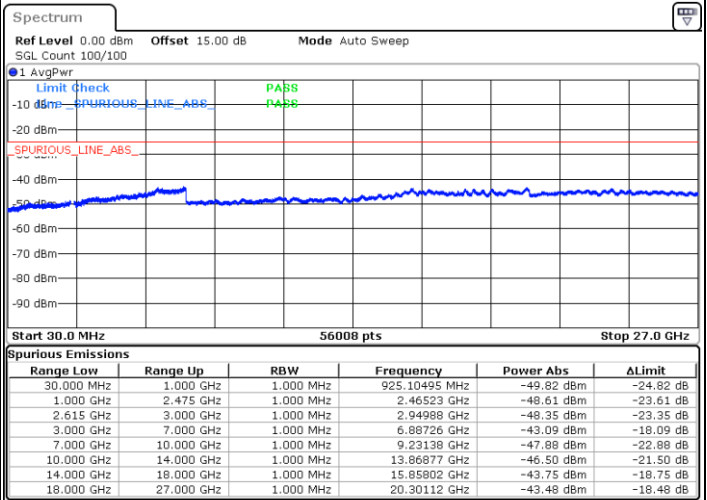

LTE Band 7C / 20MHz+20MHz

16QAM

Highest Channel / 1RB0 and 1RB99

Highest Channel / 1RB99 and 1RB0

Date: 4.JAN.2021 04:09:36

Date: 4.JAN.2021 04:17:05

Highest Channel / FullIRB

N/A

Date: 4.JAN.2021 03:52:26

LTE Band 7C / 10MHz+20MHz

64QAM

Lowest Channel / 1RB0 and 1RB99

Lowest Channel / 1RB49 and 1RB0

Date: 4.JAN.2021 22:28:41

Date: 4.JAN.2021 23:10:21

Lowest Channel / FullRB

N/A

Date: 4.JAN.2021 22:25:04

LTE Band 7C / 10MHz+20MHz

64QAM

MiddleChannel / 1RB0 and 1RB99

Middle Channel / 1RB49 and 1RB0

Date: 4.JAN.2021 23:25:01

Date: 4.JAN.2021 23:32:11

Middle Channel / FullIRB

N/A

Date: 4.JAN.2021 23:23:37

LTE Band 7C / 10MHz+20MHz

64QAM

Highest Channel / 1RB0 and 1RB99

Highest Channel / 1RB49 and 1RB0

Date: 5.JAN.2021 00:18:07