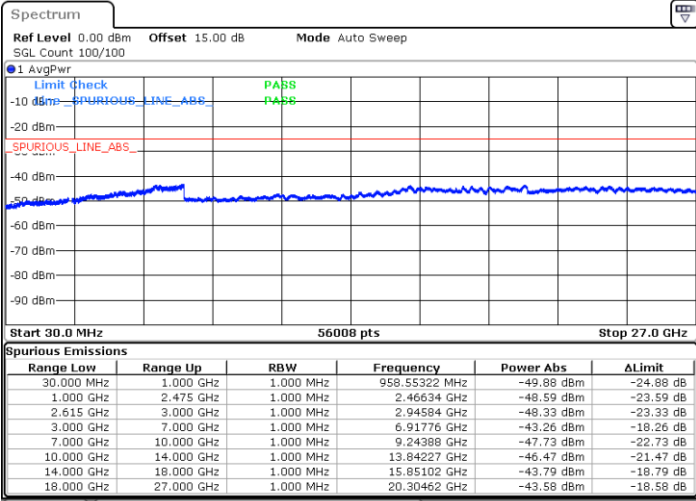

LTE Band 7C / 20MHz+10MHz

16QAM

Lowest Channel / 1RB0 and 1RB49

Lowest Channel / 1RB99 and 1RB0

Date: 4.JAN.2021 05:38:42

Date: 4.JAN.2021 05:48:51

Lowest Channel / FullRB

N/A

Date: 4.JAN.2021 05:31:49

LTE Band 7C / 20MHz+10MHz

16QAM

Middle Channel / 1RB0 and 1RB49

Middle Channel / 1RB99 and 1RB0

Date: 4.JAN.2021 05:58:10

Date: 4.JAN.2021 06:02:01

Middle Channel / FullIRB

N/A

Date: 4.JAN.2021 05:54:23

LTE Band 7C / 20MHz+10MHz

16QAM

Highest Channel / 1RB0 and 1RB49

Highest Channel / 1RB99 and 1RB0

Date: 4.JAN.2021 19:00:47

Date: 4.JAN.2021 19:11:18

Highest Channel / FullIRB

N/A

Date: 4.JAN.2021 18:55:26

LTE Band 7C / 20MHz+15MHz

16QAM

Lowest Channel / 1RB0 and 1RB74

Lowest Channel / 1RB99 and 1RB0

Date: 4.JAN.2021 04:34:52