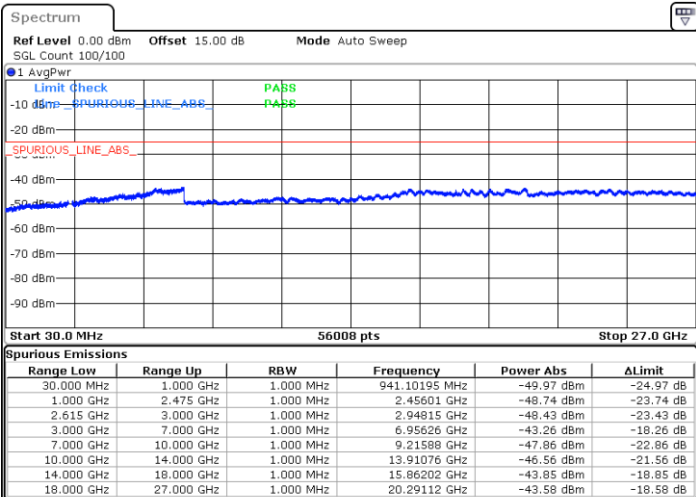

LTE Band 7C / 20MHz+20MHz

16QAM

Highest Channel / 1RB0 and 1RB99

Highest Channel / 1RB99 and 1RB0

Date: 4.JAN.2021 04:09:36

Date: 4.JAN.2021 04:17:05

Highest Channel / FullIRB

N/A

Date: 4.JAN.2021 03:52:26

LTE Band 7C / 10MHz+20MHz

64QAM

Lowest Channel / 1RB0 and 1RB99

Lowest Channel / 1RB49 and 1RB0

Date: 4.JAN.2021 22:28:41

Date: 4.JAN.2021 23:10:21

Lowest Channel / FullRB

N/A

Date: 4.JAN.2021 22:25:04

LTE Band 7C / 10MHz+20MHz

64QAM

MiddleChannel / 1RB0 and 1RB99

Middle Channel / 1RB49 and 1RB0

Date: 4.JAN.2021 23:25:01

Date: 4.JAN.2021 23:32:11

Middle Channel / FullIRB

N/A

Date: 4.JAN.2021 23:23:37

LTE Band 7C / 10MHz+20MHz

64QAM

Highest Channel / 1RB0 and 1RB99

Highest Channel / 1RB49 and 1RB0

Date: 5.JAN.2021 00:18:07