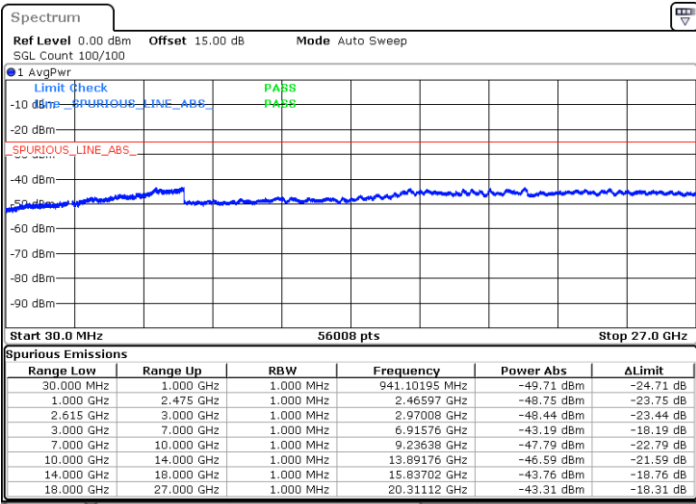

LTE Band 7C / 20MHz+20MHz

16QAM

Middle Channel / 1RB0 and 1RB99

Middle Channel / 1RB99 and 1RB0

Date: 4.JAN.2021 03:40:58