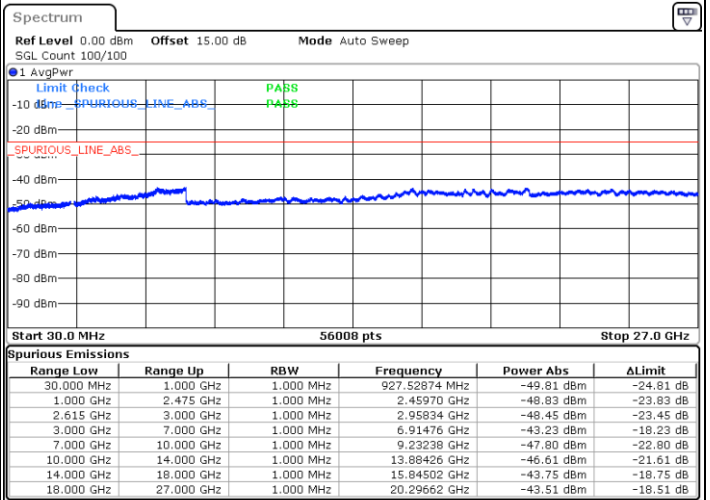

Lowest Channel / FullRB

N/A

Date: 4.JAN.2021 19:32:24

LTE Band 7C / 15MHz+20MHz

64QAM

Middle Channel / 1RB0 and 1RB9

Middle Channel / 1RB74 and 1RB0

Date: 4.JAN.2021 19:56:21

Date: 4.JAN.2021 20:03:53

Middle Channel / FullIRB

N/A

Date: 4.JAN.2021 19:54:46

LTE Band 7C / 15MHz+20MHz

64QAM

Highest Channel / 1RB0 and 1RB99

Highest Channel / 1RB74 and 1RB0

Date: 4.JAN.2021 20:24:55

Date: 4.JAN.2021 20:34:27

Highest Channel / FullIRB

N/A

Date: 4.JAN.2021 20:22:51

LTE Band 7C / 20MHz+10MHz

64QAM

Lowest Channel / 1RB0 and 1RB49

Lowest Channel / 1RB99 and 1RB0

Date: 4.JAN.2021 05:40:51

Date: 4.JAN.2021 05:50:50

Lowest Channel / FullRB

N/A

Date: 4.JAN.2021 05:33:48

LTE Band 7C / 20MHz+10MHz

64QAM