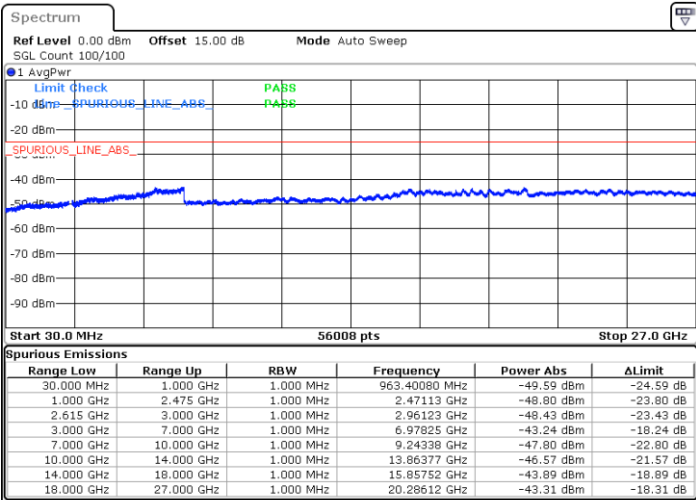

N/A

Date: 4.JAN.2021 05:54:23

LTE Band 7C / 20MHz+10MHz

16QAM

Highest Channel / 1RB0 and 1RB49

Highest Channel / 1RB99 and 1RB0

Date: 4.JAN.2021 19:00:47

Date: 4.JAN.2021 19:11:18

Highest Channel / FullIRB

N/A

Date: 4.JAN.2021 18:55:26

LTE Band 7C / 20MHz+15MHz

16QAM

Lowest Channel / 1RB0 and 1RB74

Lowest Channel / 1RB99 and 1RB0

Date: 4.JAN.2021 04:34:52

Date: 4.JAN.2021 04:42:40

Lowest Channel / FullRB

N/A

Date: 4.JAN.2021 04:28:43

LTE Band 7C / 20MHz+15MHz

16QAM

MiddleChannel / 1RB0 and 1RB74

Middle Channel / 1RB99 and 1RB0

Date: 4.JAN.2021 04:55:30

Date: 4.JAN.2021 04:58:43

Middle Channel / FullIRB

N/A

Date: 4.JAN.2021 04:50:33

LTE Band 7C / 20MHz+15MHz

16QAM

Highest Channel / 1RB0 and 1RB74