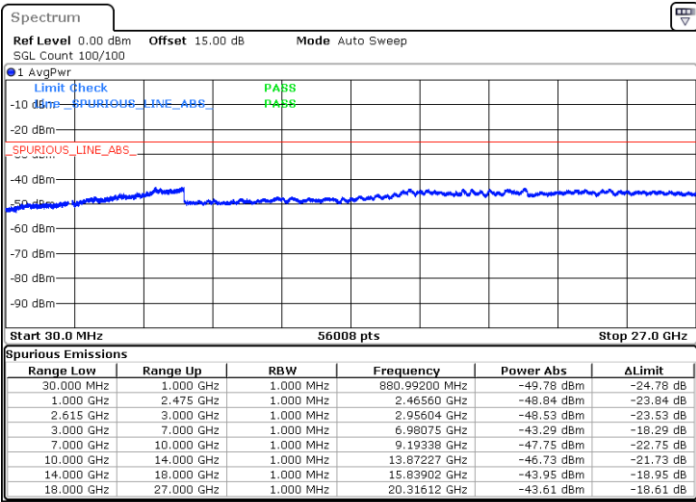

Middle Channel / FullIRB

N/A

Date: 4.JAN.2021 23:23:37

LTE Band 7C / 10MHz+20MHz

64QAM

Highest Channel / 1RB0 and 1RB99

Highest Channel / 1RB49 and 1RB0

Date: 5.JAN.2021 00:18:07

Date: 5.JAN.2021 00:34:59

Highest Channel / FullIRB

N/A

Date: 5.JAN.2021 00:15:46

LTE Band 7C / 15MHz+10MHz

64QAM

Lowest Channel / 1RB0 and 1RB49

Lowest Channel / 1RB74 and 1RB0

Date: 5.JAN.2021 00:49:17

Date: 5.JAN.2021 01:00:22

Lowest Channel / FullRB

N/A

Date: 5.JAN.2021 00:46:56

LTE Band 7C / 15MHz+10MHz

64QAM

Middle Channel / 1RB0 and 1RB49