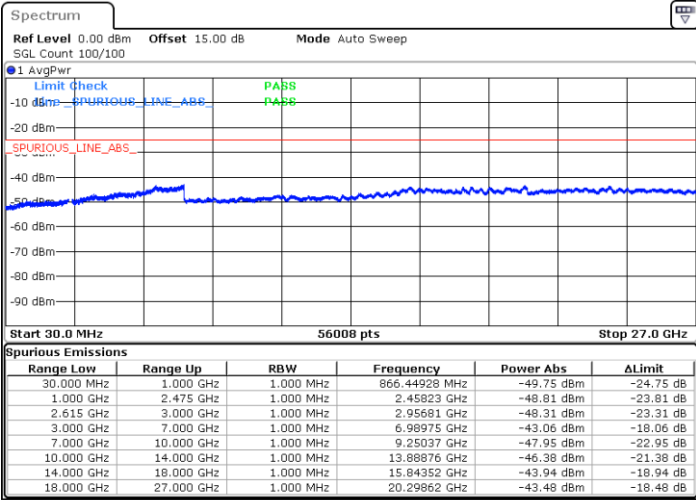

Date: 4.JAN.2021 20:24:55

Date: 4.JAN.2021 20:34:27

Highest Channel / FullIRB

N/A

Date: 4.JAN.2021 20:22:51

LTE Band 7C / 20MHz+10MHz

64QAM

Lowest Channel / 1RB0 and 1RB49

Lowest Channel / 1RB99 and 1RB0

Date: 4.JAN.2021 05:40:51

Date: 4.JAN.2021 05:50:50

Lowest Channel / FullRB

N/A

Date: 4.JAN.2021 05:33:48

LTE Band 7C / 20MHz+10MHz

64QAM

Middle Channel / 1RB0 and 1RB49

Middle Channel / 1RB99 and 1RB0

Date: 4.JAN.2021 05:56:53

Date: 4.JAN.2021 06:05:40

Middle Channel / FullIRB

N/A

Date: 4.JAN.2021 05:55:43

LTE Band 7C / 20MHz+10MHz

64QAM

Highest Channel / 1RB0 and 1RB49

Highest Channel / 1RB99 and 1RB0

Date: 4.JAN.2021 18:59:09

Date: 4.JAN.2021 19:15:23

Highest Channel / FullIRB

N/A

Date: 4.JAN.2021 18:57:27