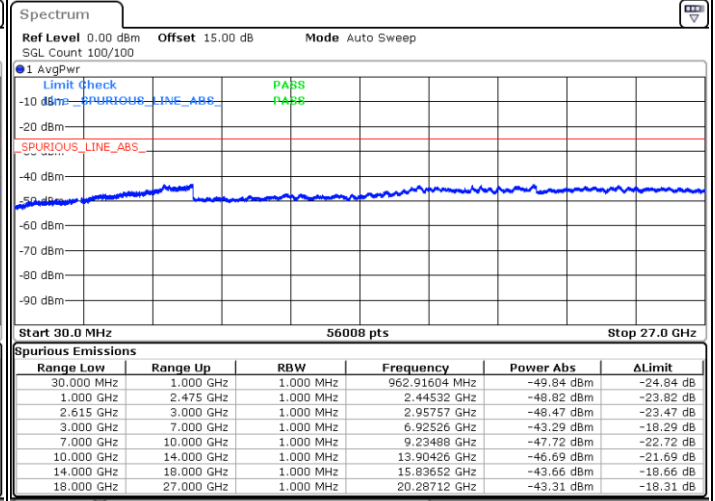

Date: 4.JAN.2021 21:07:10

LTE Band 7C / 15MHz+15MHz

64QAM

Highest Channel / 1RB0 and 1RB74

Highest Channel / 1RB74 and 1RB0

Date: 4.JAN.2021 21:52:04

Date: 4.JAN.2021 22:04:02

Highest Channel / FullIRB

N/A

Date: 4.JAN.2021 21:49:35

LTE Band 7C / 15MHz+20MHz

64QAM

Lowest Channel / 1RB0 and 1RB99

Lowest Channel / 1RB74 and 1RB0

Date: 4.JAN.2021 19:35:20

Date: 4.JAN.2021 19:46:36

Lowest Channel / FullRB

N/A

Date: 4.JAN.2021 19:32:24

LTE Band 7C / 15MHz+20MHz

64QAM

Middle Channel / 1RB0 and 1RB9

Middle Channel / 1RB74 and 1RB0

Date: 4.JAN.2021 19:56:21

Date: 4.JAN.2021 20:03:53

Middle Channel / FullIRB

N/A

Date: 4.JAN.2021 19:54:46

LTE Band 7C / 15MHz+20MHz

64QAM

Highest Channel / 1RB0 and 1RB99

Highest Channel / 1RB74 and 1RB0