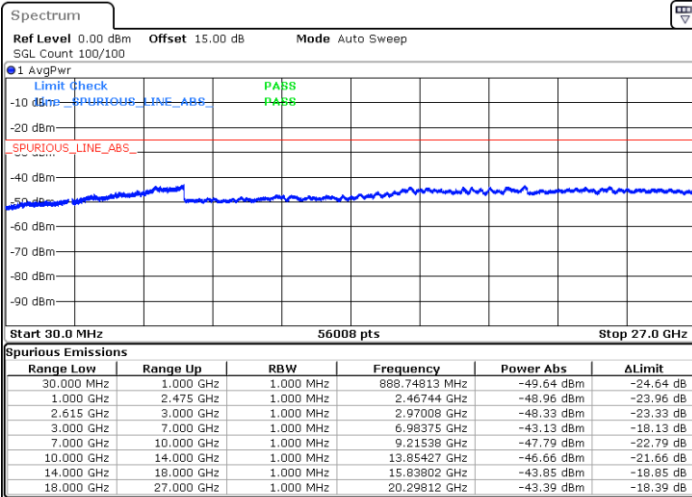

Date: 4.JAN.2021 21:07:10

LTE Band 7C / 15MHz+15MHz

64QAM

Highest Channel / 1RB0 and 1RB74

Highest Channel / 1RB74 and 1RB0

Date: 4.JAN.2021 21:52:04

Date: 4.JAN.2021 22:04:02

Highest Channel / FullIRB

N/A

Date: 4.JAN.2021 21:49:35

LTE Band 7C / 15MHz+20MHz

64QAM

Lowest Channel / 1RB0 and 1RB99

Lowest Channel / 1RB74 and 1RB0

Date: 4.JAN.2021 19:35:20

Date: 4.JAN.2021 19:46:36

Lowest Channel / FullRB

N/A

Date: 4.JAN.2021 19:32:24

LTE Band 7C / 15MHz+20MHz

64QAM

Middle Channel / 1RB0 and 1RB9

Middle Channel / 1RB74 and 1RB0

Date: 4.JAN.2021 19:56:21

Date: 4.JAN.2021 20:03:53

Middle Channel / FullIRB

N/A

Date: 4.JAN.2021 19:54:46

LTE Band 7C / 15MHz+20MHz

64QAM

Highest Channel / 1RB0 and 1RB99

Highest Channel / 1RB74 and 1RB0