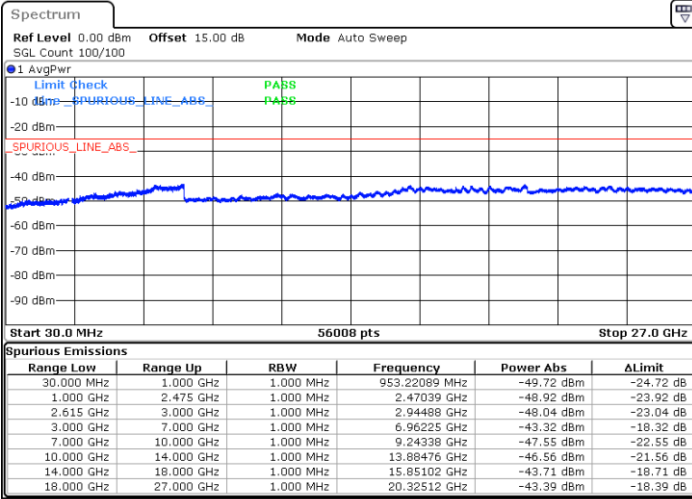

Date: 4.JAN.2021 04:55:30

Date: 4.JAN.2021 04:58:43

Middle Channel / FullIRB

N/A

Date: 4.JAN.2021 04:50:33

LTE Band 7C / 20MHz+15MHz

16QAM

Highest Channel / 1RB0 and 1RB74

Highest Channel / 1RB99 and 1RB0

Date: 4.JAN.2021 05:16:44

Date: 4.JAN.2021 05:23:41

Highest Channel / FullIRB

N/A

Date: 4.JAN.2021 05:11:26

LTE Band 7C / 20MHz+20MHz

16QAM

Lowest Channel / 1RB0 and 1RB99

Lowest Channel / 1RB99 and 1RB0

Date: 4. JAN. 2021 03:20:39

Date: 4. JAN. 2021 03:26:28

Lowest Channel / FullRB

N/A

Date: 4. JAN. 2021 03:10:36

LTE Band 7C / 20MHz+20MHz