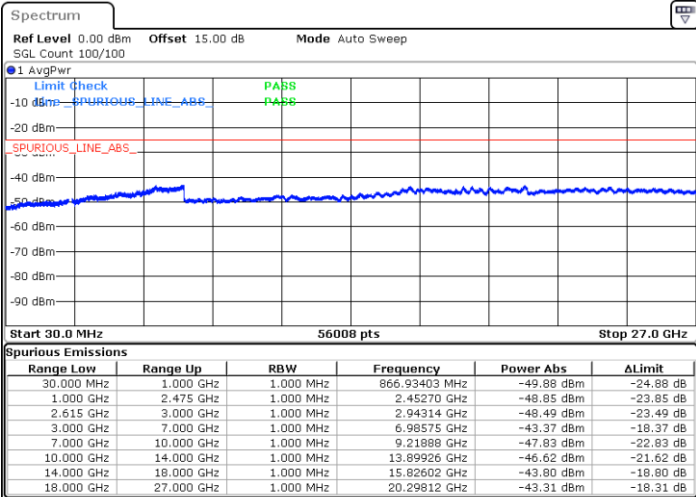

LTE Band 7C / 20MHz+10MHz

16QAM

Lowest Channel / 1RB0 and 1RB49

Lowest Channel / 1RB99 and 1RB0

Date: 4.JAN.2021 05:38:42

Date: 4.JAN.2021 05:48:51

Lowest Channel / FullRB

N/A

Date: 4.JAN.2021 05:31:49

LTE Band 7C / 20MHz+10MHz

16QAM

Middle Channel / 1RB0 and 1RB49

Middle Channel / 1RB99 and 1RB0

Date: 4.JAN.2021 05:58:10

Date: 4.JAN.2021 06:02:01

Middle Channel / FullIRB

N/A

Date: 4.JAN.2021 05:54:23

LTE Band 7C / 20MHz+10MHz

16QAM

Highest Channel / 1RB0 and 1RB49

Highest Channel / 1RB99 and 1RB0

Date: 4.JAN.2021 19:00:47

Date: 4.JAN.2021 19:11:18

Highest Channel / FullIRB

N/A

Date: 4.JAN.2021 18:55:26

LTE Band 7C / 20MHz+15MHz

16QAM

Lowest Channel / 1RB0 and 1RB74

Lowest Channel / 1RB99 and 1RB0

Date: 4.JAN.2021 04:34:52