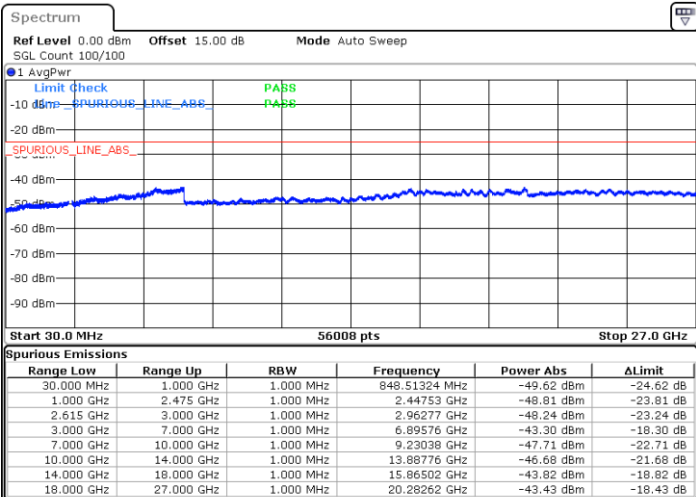

N/A

Date: 4.JAN.2021 05:54:23

LTE Band 7C / 20MHz+10MHz

16QAM

Highest Channel / 1RB0 and 1RB49

Highest Channel / 1RB99 and 1RB0

Date: 4.JAN.2021 19:00:47

Date: 4.JAN.2021 19:11:18

Highest Channel / FullIRB

N/A

Date: 4.JAN.2021 18:55:26

LTE Band 7C / 20MHz+15MHz

16QAM

Lowest Channel / 1RB0 and 1RB74

Lowest Channel / 1RB99 and 1RB0

Date: 4.JAN.2021 04:34:52

Date: 4.JAN.2021 04:42:40

Lowest Channel / FullRB

N/A

Date: 4.JAN.2021 04:28:43

LTE Band 7C / 20MHz+15MHz

16QAM

MiddleChannel / 1RB0 and 1RB74

Middle Channel / 1RB99 and 1RB0

Date: 4.JAN.2021 04:55:30

Date: 4.JAN.2021 04:58:43

Middle Channel / FullIRB

N/A

Date: 4.JAN.2021 04:50:33

LTE Band 7C / 20MHz+15MHz

16QAM

Highest Channel / 1RB0 and 1RB74