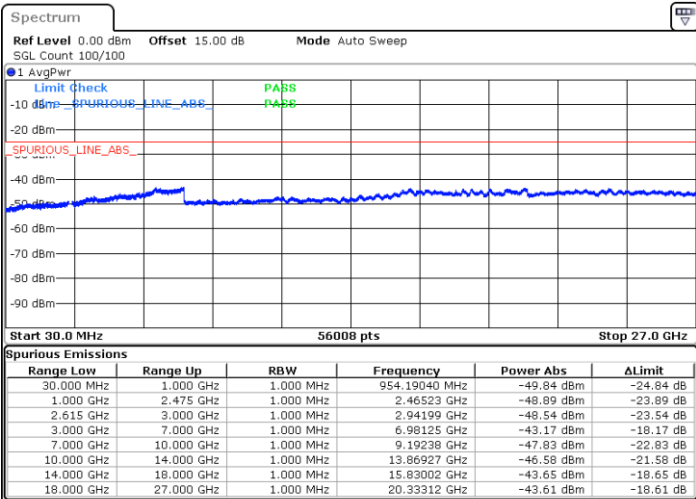

Highest Channel / 1RB0 and 1RB49

Highest Channel / 1RB74 and 1RB0

Date: 5.JAN.2021 01:36:38

Date: 5.JAN.2021 01:49:59

Highest Channel / FullIRB

N/A

Date: 5.JAN.2021 01:33:51

LTE Band 7C / 15MHz+15MHz

64QAM

Lowest Channel / 1RB0 and 1RB74

Lowest Channel / 1RB74 and 1RB0

Date: 4.JAN.2021 20:46:27

Date: 4.JAN.2021 20:58:45

Lowest Channel / FullRB

N/A

Date: 4.JAN.2021 20:43:31

LTE Band 7C / 15MHz+15MHz

64QAM

Middle Channel / 1RB0 and 1RB74

Middle Channel / 1RB74 and 1RB0

Date: 4.JAN.2021 21:19:24

Date: 4.JAN.2021 21:35:46

Middle Channel / FullRB

N/A

Date: 4.JAN.2021 21:07:10

LTE Band 7C / 15MHz+15MHz

64QAM

Highest Channel / 1RB0 and 1RB74

Highest Channel / 1RB74 and 1RB0

Date: 4.JAN.2021 21:52:04

Date: 4.JAN.2021 22:04:02

Highest Channel / FullIRB