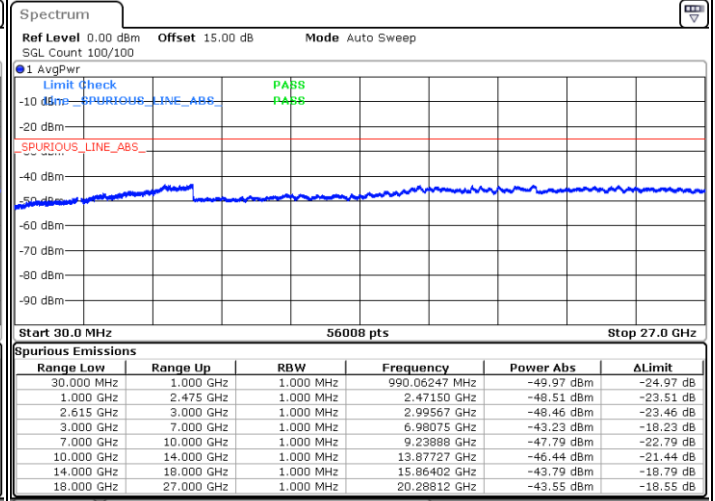

Middle Channel / 1RB74 and 1RB0

Date: 5.JAN.2021 01:12:29

Date: 5.JAN.2021 01:19:07

Middle Channel / FullIRB

N/A

Date: 5.JAN.2021 01:10:46

LTE Band 7C / 15MHz+10MHz

64QAM

Highest Channel / 1RB0 and 1RB49

Highest Channel / 1RB74 and 1RB0

Date: 5.JAN.2021 01:36:38

Date: 5.JAN.2021 01:49:59

Highest Channel / FullIRB

N/A

Date: 5.JAN.2021 01:33:51

LTE Band 7C / 15MHz+15MHz

64QAM

Lowest Channel / 1RB0 and 1RB74

Lowest Channel / 1RB74 and 1RB0

Date: 4.JAN.2021 20:46:27

Date: 4.JAN.2021 20:58:45

Lowest Channel / FullRB

N/A

Date: 4.JAN.2021 20:43:31