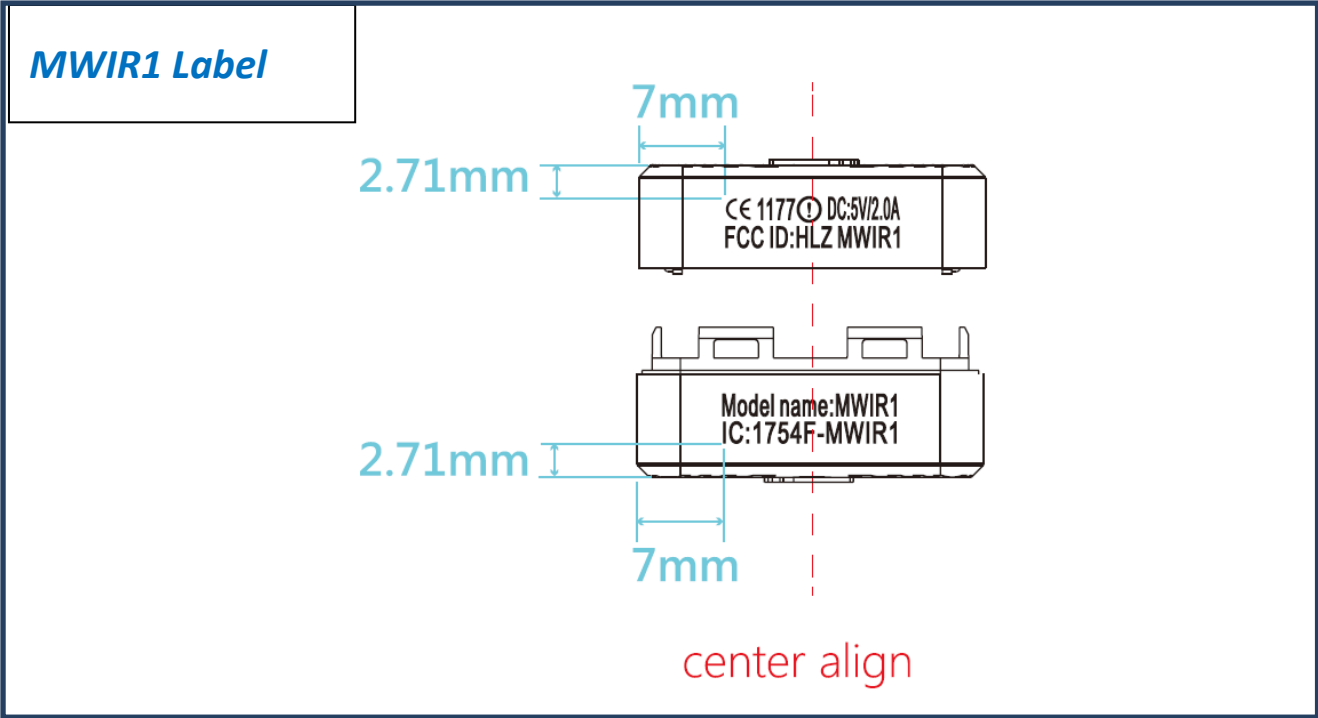

Label size: 21 mm x 7.25 mm

Label location