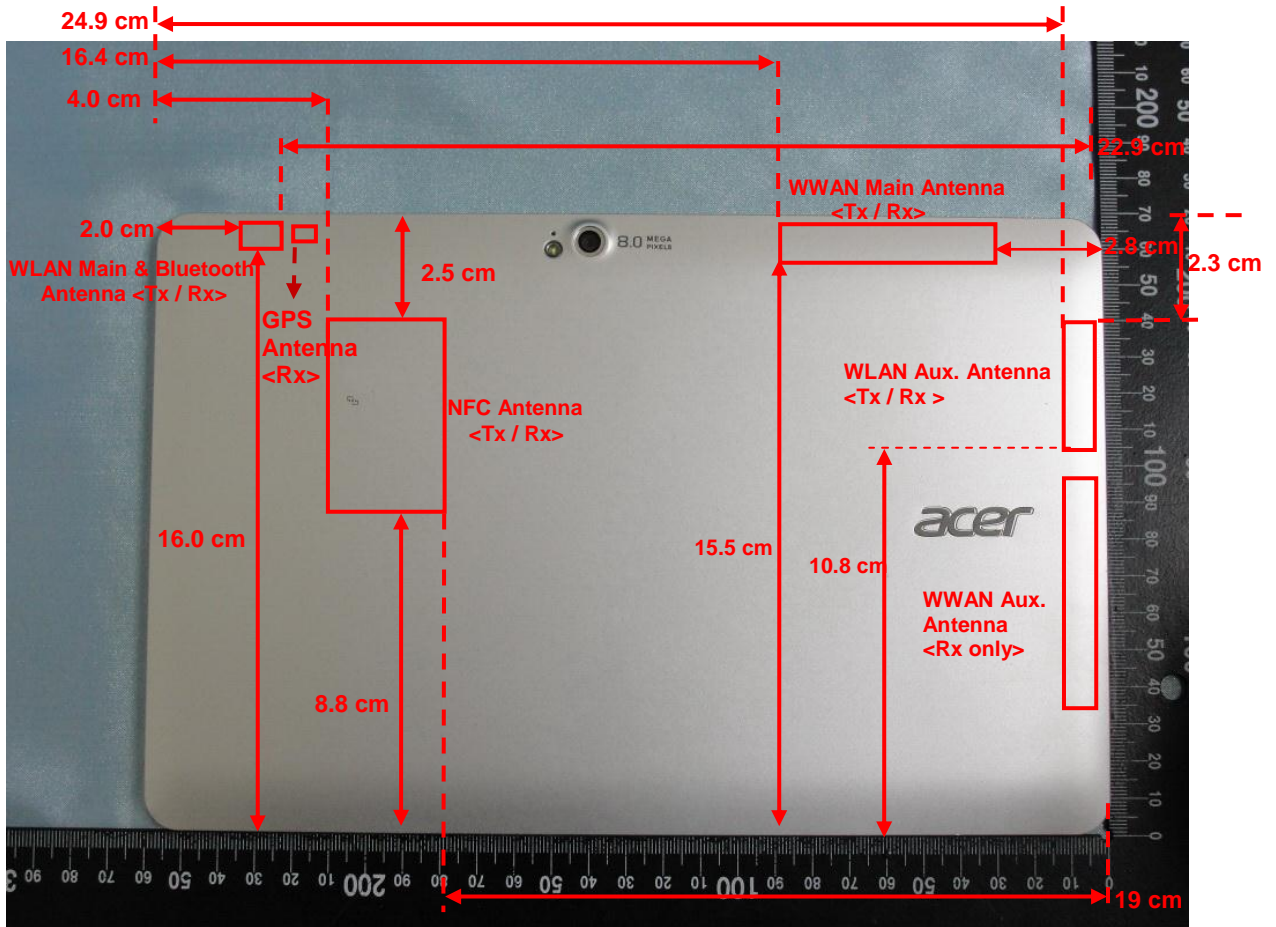

Brand Name: **acer** / Model Name: MU733

DUT Length: 25.9 cm
DUT Width: 16.8 cm

Antenna location	Length	Width
WWAN Main Antenna <Tx / Rx>	7.0 cm	1.0 cm
WWAN Aux. Antenna <Rx>	6.5 cm	1.0 cm
GPS Antenna <Rx>	0.4 cm	0.2 cm
WLAN Main & Bluetooth Antenna <TX / RX>	1.0 cm	0.3 cm
WLAN Aux. Antenna <TX / RX>	3.7 cm	0.8 cm
NFC Antenna <TX / RX>	5.5 cm	2.9 cm

Brand Name: acer / **Model Name:** MU733

The shortest distance between the Tx antennas	
WLAN Main & Bluetooth Antenna <Tx / Rx> to WWAN Main Antenna <Tx / Rx>	13.0 cm
WLAN Main & Bluetooth Antenna <Tx / Rx> to WWAN Aux. Antenna <Rx>	22.5 cm
WLAN Main & Bluetooth Antenna <Tx / Rx> to WLAN Aux. Antenna <Tx / Rx>	21.7 cm
WWAN Main Antenna <Tx / Rx> to WLAN Aux. Antenna <Tx / Rx>	2.1 cm
WWAN Main Antenna <Tx / Rx> to WWAN Aux. Antenna <Rx>	5.8 cm
WLAN Aux. Antenna <Tx / Rx> to WWAN Aux. Antenna <Rx>	0.8 cm