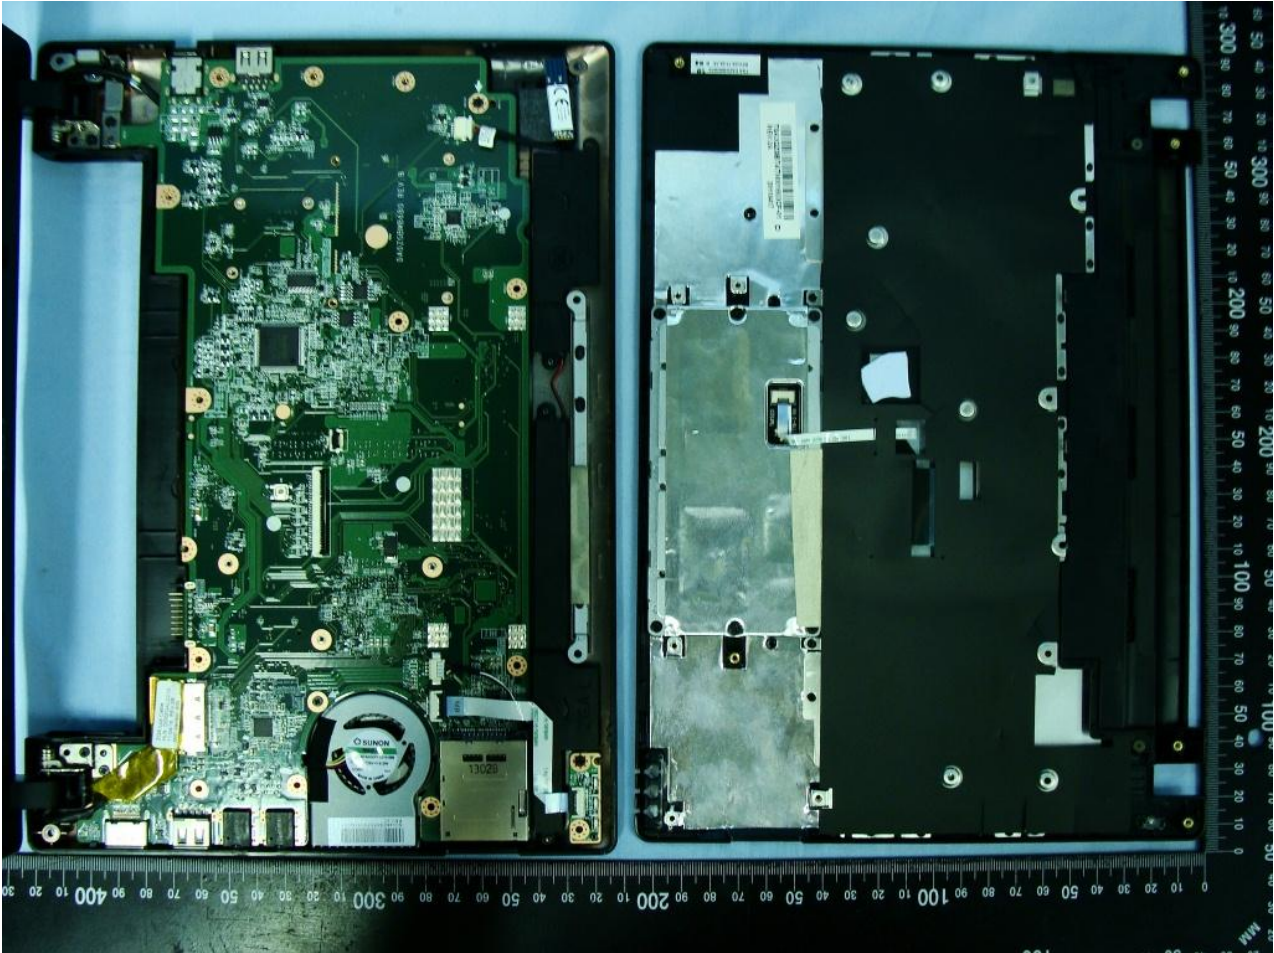

4. Internal Photograph of the Host

Host: Notebook Computer (Acer, Gateway, PackardBell / ZGB)

Host: Notebook Computer (Acer, Gateway, PackardBell / ZGB)

Host: Notebook Computer (Acer, Gateway, PackardBell / ZGB)

Host: Notebook Computer (Acer, Gateway, PackardBell / ZGB)

WWAN Main Antenna

Host: Notebook Computer (Acer, Gateway, PackardBell / ZGB)

WWAN Aux. Antenna

Host: Notebook Computer (Acer, Gateway, PackardBell / ZGB)

Host: Notebook Computer (Acer, Gateway, PackardBell / ZGB)