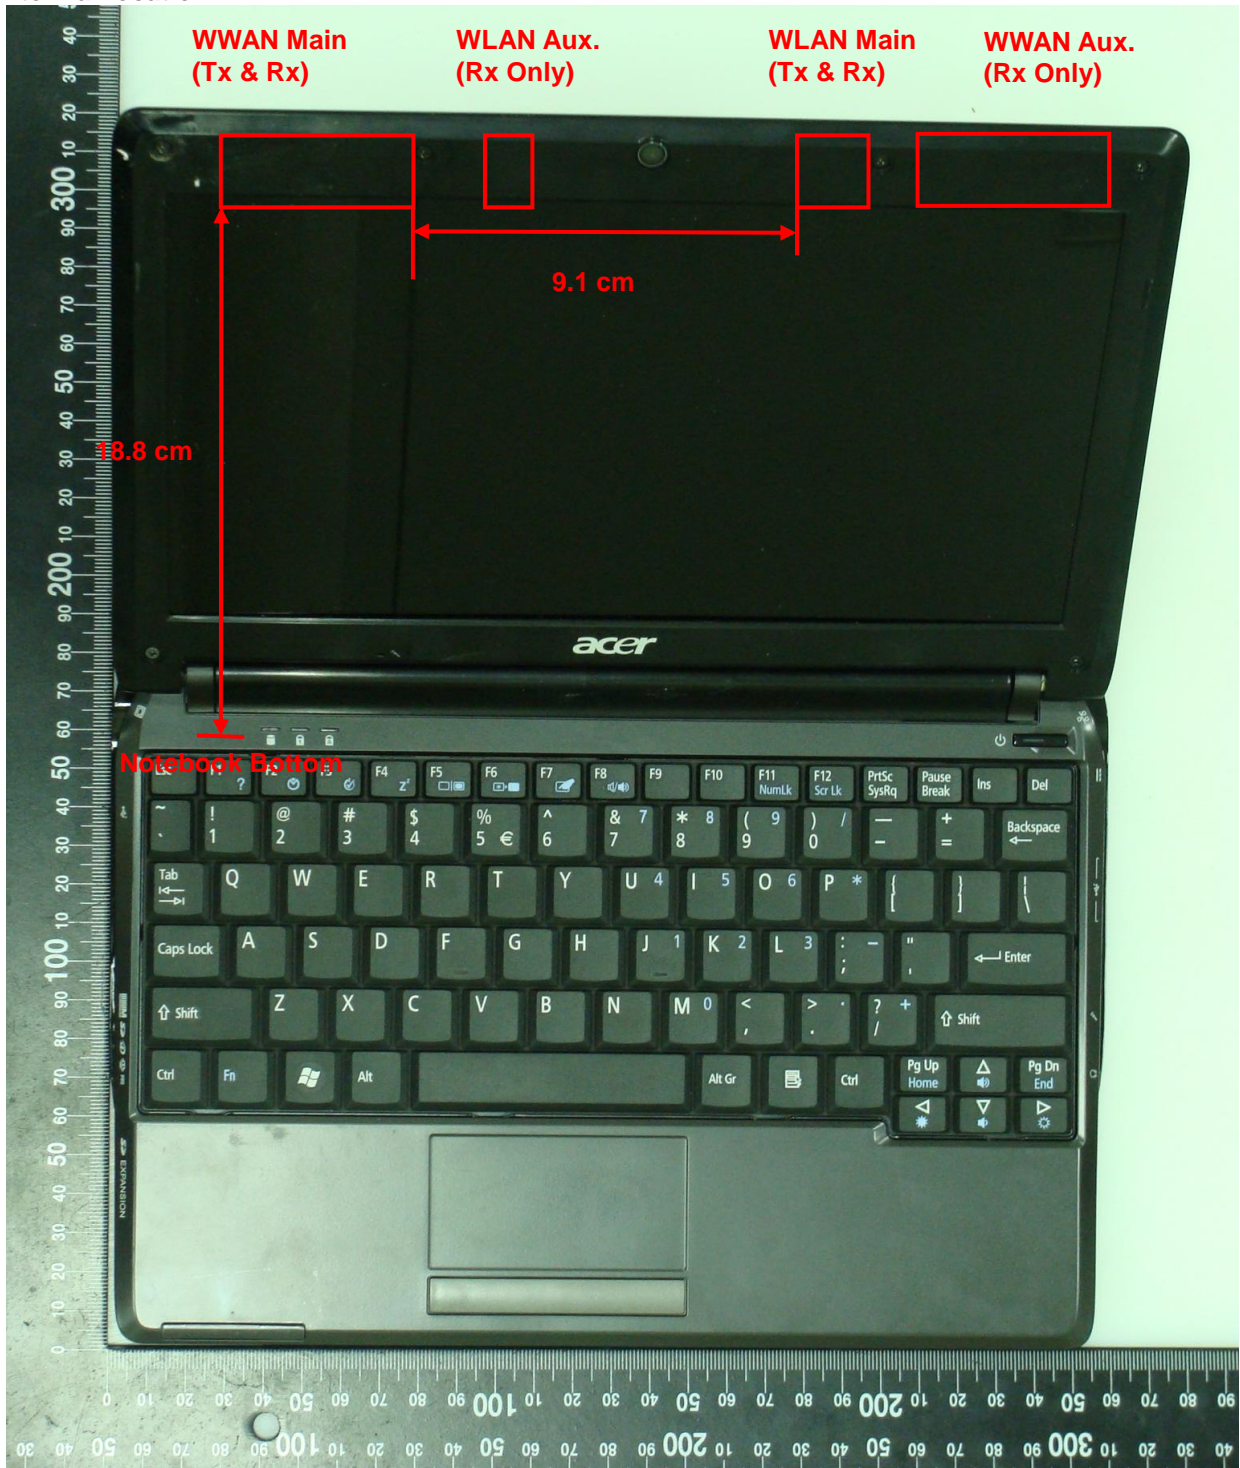

Antenna Location :