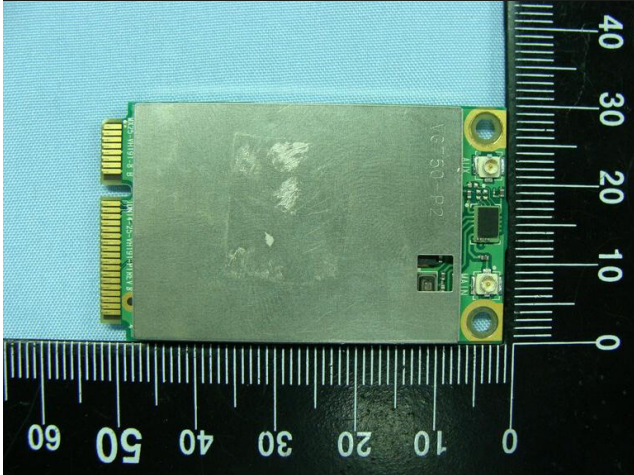

## Appendix D - Product Photos

### DUT

(Brand name: Acer, Gateway, PackardBell / Model name: Gobi2000)

### Host notebook computer

(Brand name: Acer, Gateway, PackardBell / Model name: ZG8 / Marketing name: Aspire one, AO530)

Antenna Location :