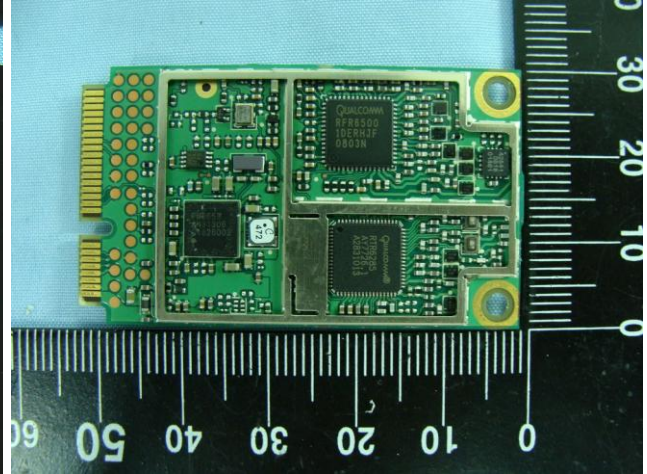

## Appendix D - Product Photos

### DUT

(Brand name: Acer, Gateway, PackardBell / Model name: Gobi2000)

### Host notebook computer

(Brand name: Acer, Gateway, PackardBell / Model name: ZG8 / Marketing name: Aspire one, AO530)

Antenna Location :