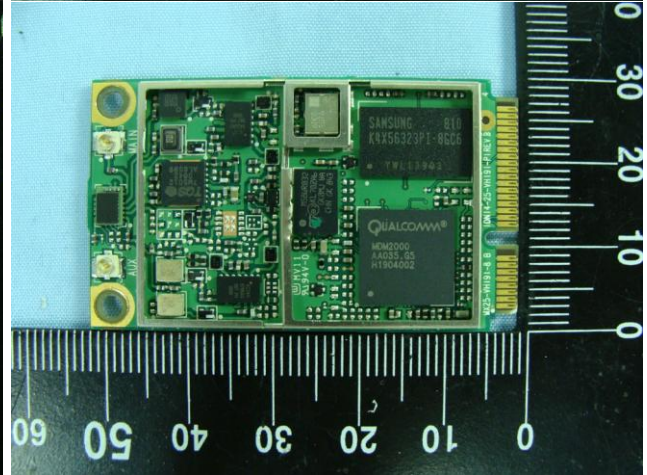

## Appendix D - Product Photos

### DUT

(Brand name: Acer, Gateway, PackardBell / Model name: Gobi2000)