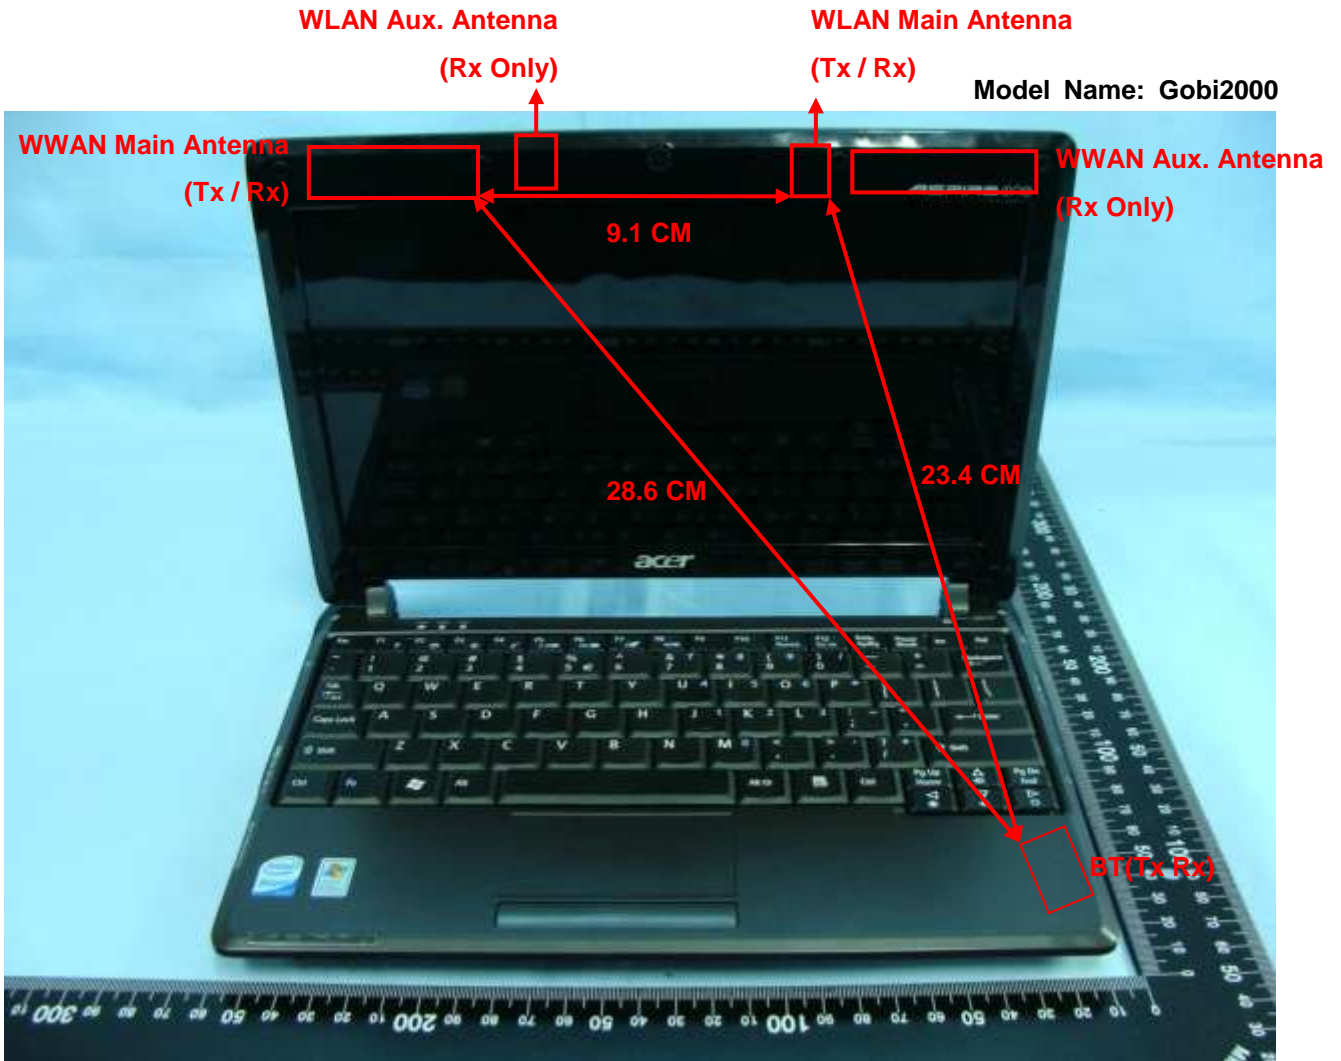

Model Name: Gobi2000

WWAN Module

Model Name: Gobi2000

Model Name: Gobi2000

Model Name: Gobi2000

Model Name: Gobi2000

WLAN Module

Model Name: Gobi2000

Model Name: Gobi2000

Model Name: Gobi2000

**BT Module**

Model Name: Gobi2000

Model Name: Gobi2000

Model Name: Gobi2000

**WWAN Main Antenna**

Model Name: Gobi2000