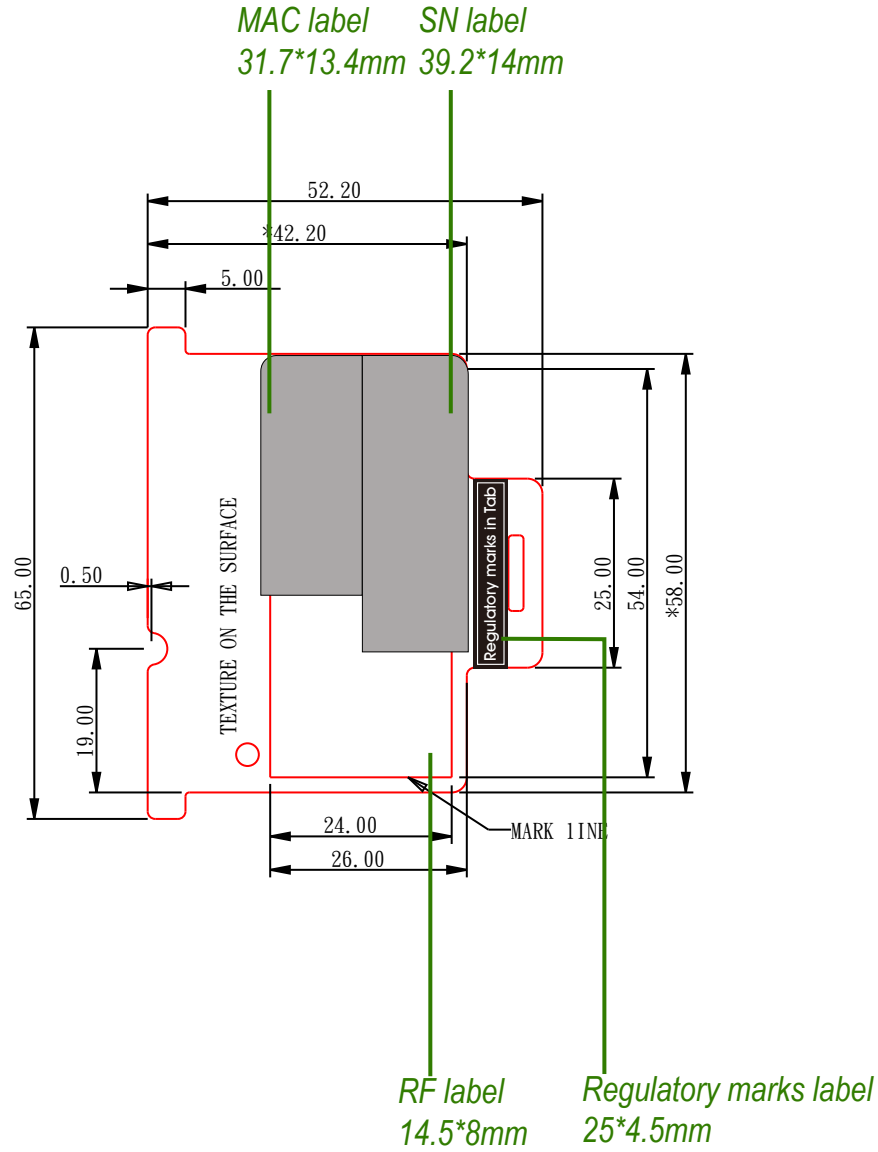

## **ID LABEL FORMAT AND LOCATION**

**Applicant: Acer Incorporated**

**FCC ID: HLZFX1**

**IC: 1754F-FX1**

**The label can be found on a pull-out tab on the back of the device.**

# FX1 VN2010G label location

**Inside**

**Outside**