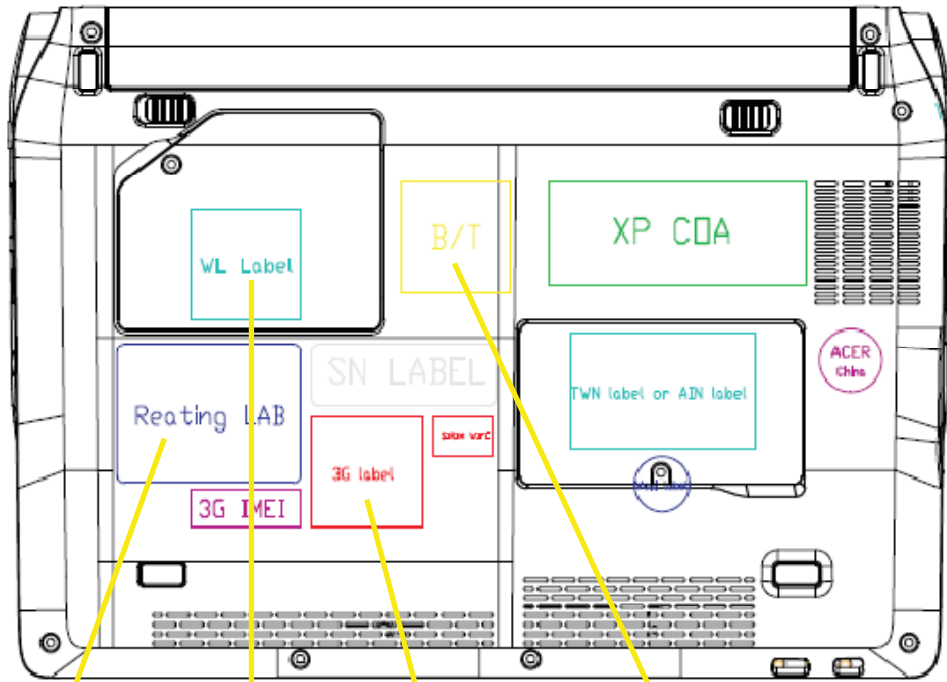

Label Location

2.5HD

System Label

WLAN Label

WWAN Label

Bluetooth Label