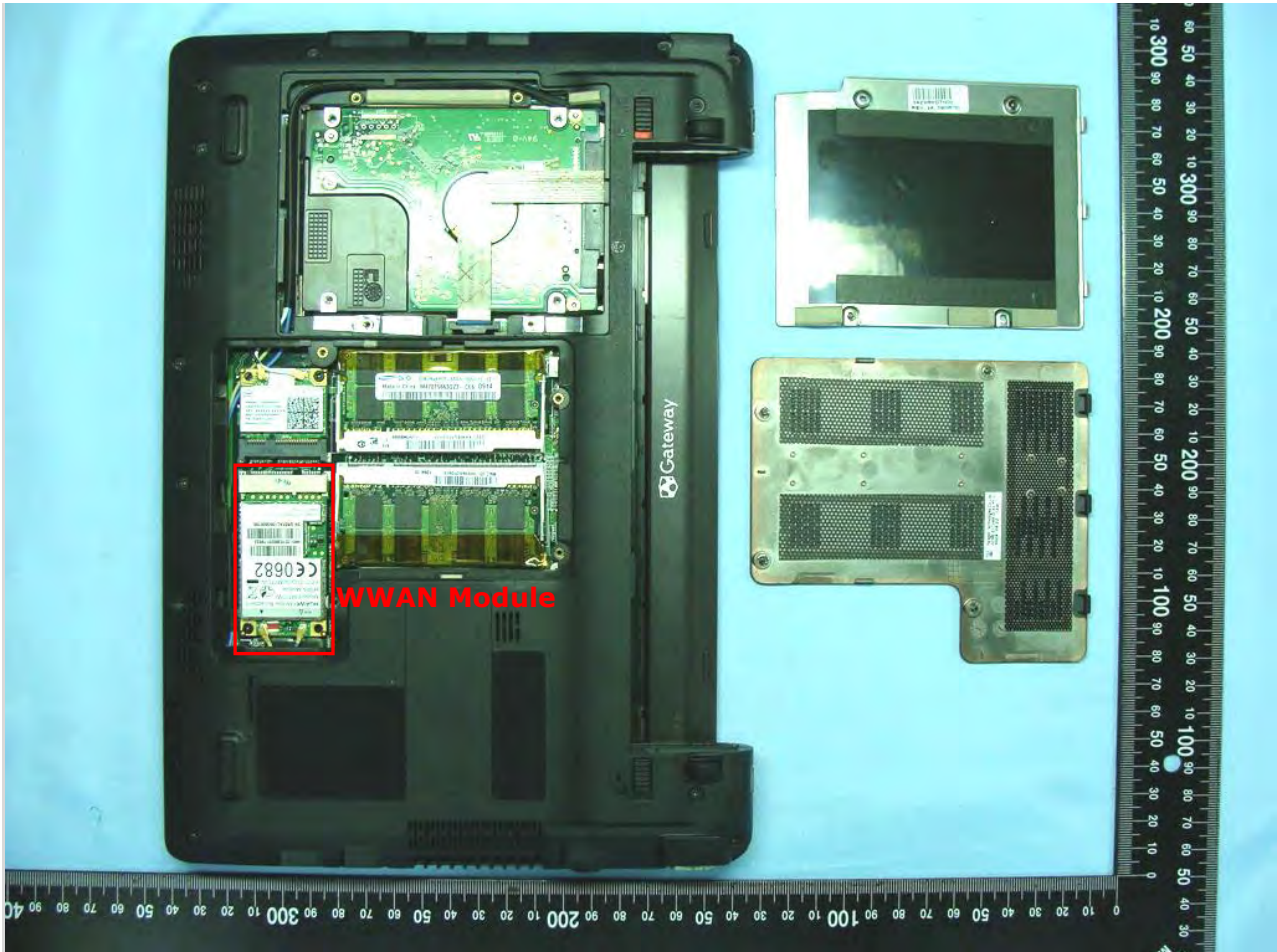

3. Internal Photograph of the Host

Host: Notebook Computer (Acer, Gateway, PackardBell / ZH8, ZH7 / Aspire one, AS1810T, AS1410, AS1810TZ; EC14 series, EC18 series; dot m/u; dor mr/u)

Host: Notebook Computer (Acer, Gateway, PackardBell / ZH8, ZH7 / Aspire one, AS1810T, AS1410, AS1810TZ; EC14 series, EC18 series; dot m/u; dor mr/u)