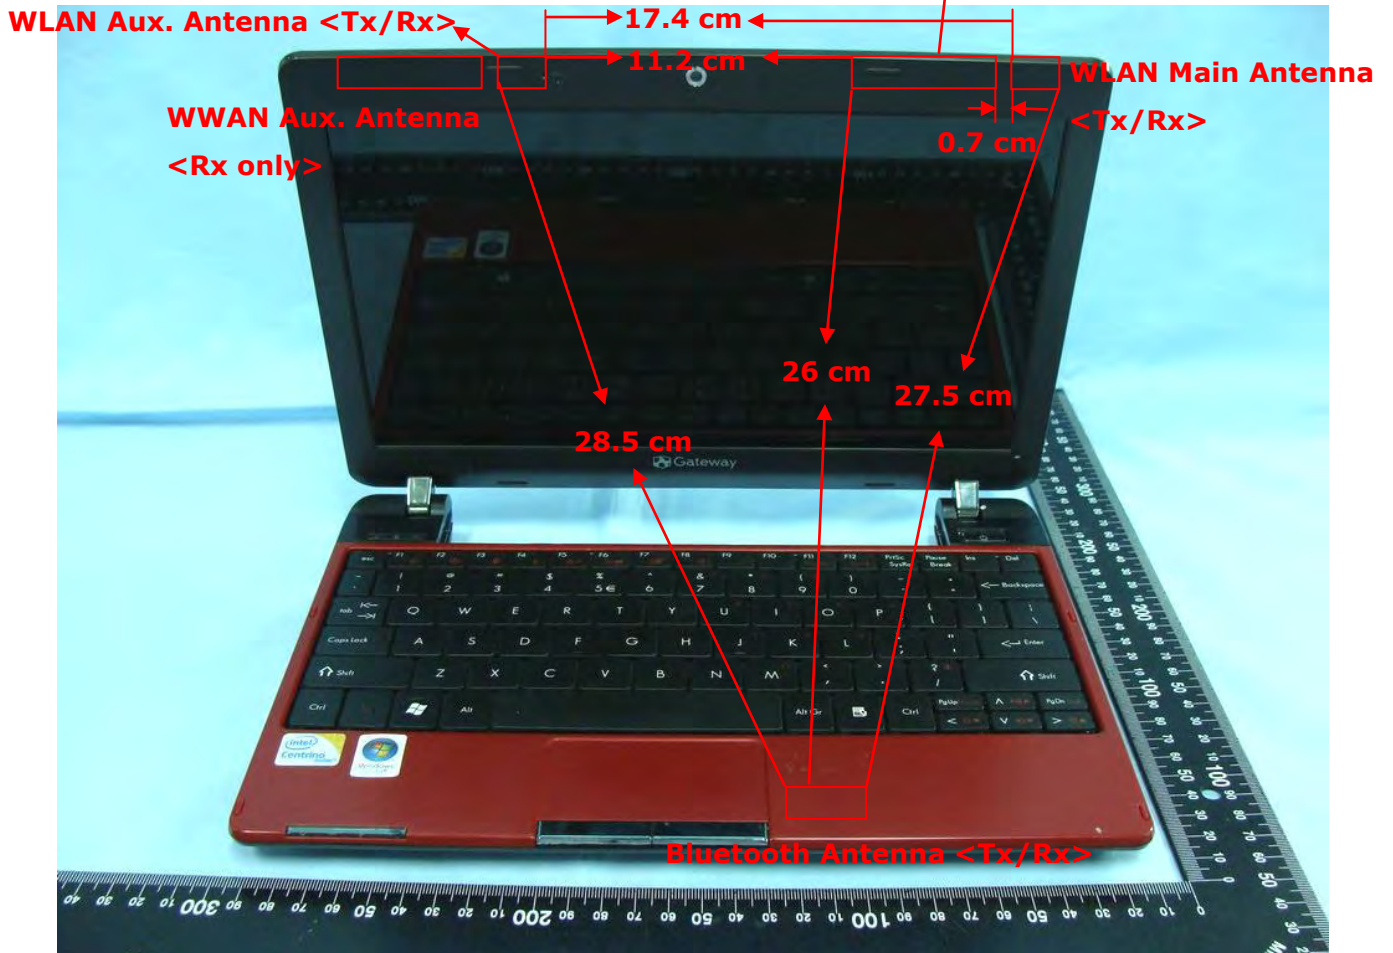

WWAN Main Antenna <Tx/Rx>

Host: Notebook Computer (Acer, Gateway, PackardBell / ZH8, ZH7 / Aspire one, AS1810T, AS1410, AS1810TZ; EC14 series, EC18 series; dot m/u; dor mr/u)