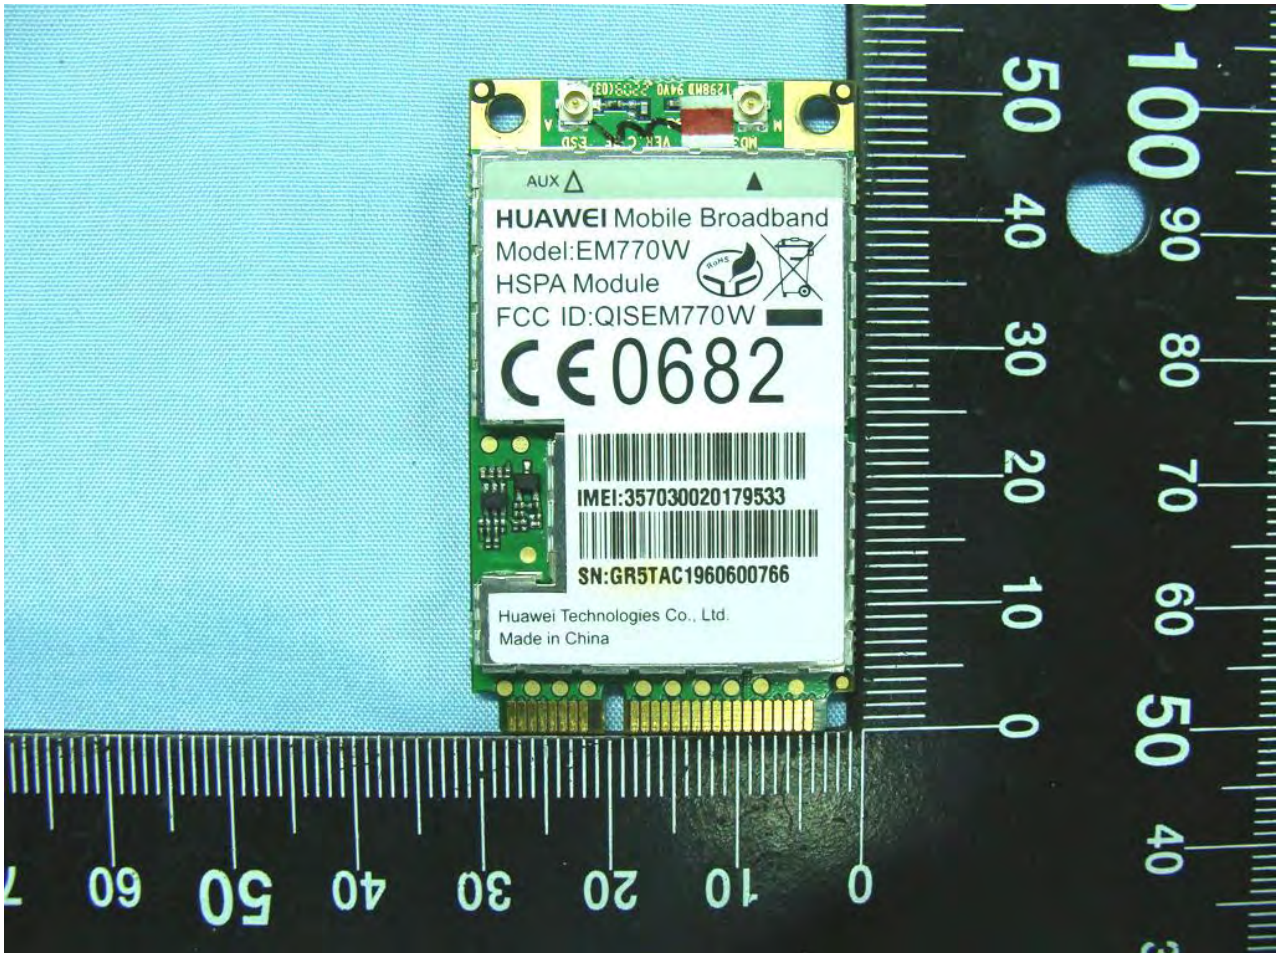

1. Photograph of the EUT

EUT: WWAN module (Acer, Gateway, PackardBell / EM770W)

EUT: WWAN module (Acer, Gateway, PackardBell / EM770W)

2. External Photograph of the Host

Host: Notebook Computer (Acer, Gateway, PackardBell / ZH8, ZH7 / Aspire one, AS1810T, AS1410, AS1810TZ; EC14 series, EC18 series; dot m/u; dor mr/u)